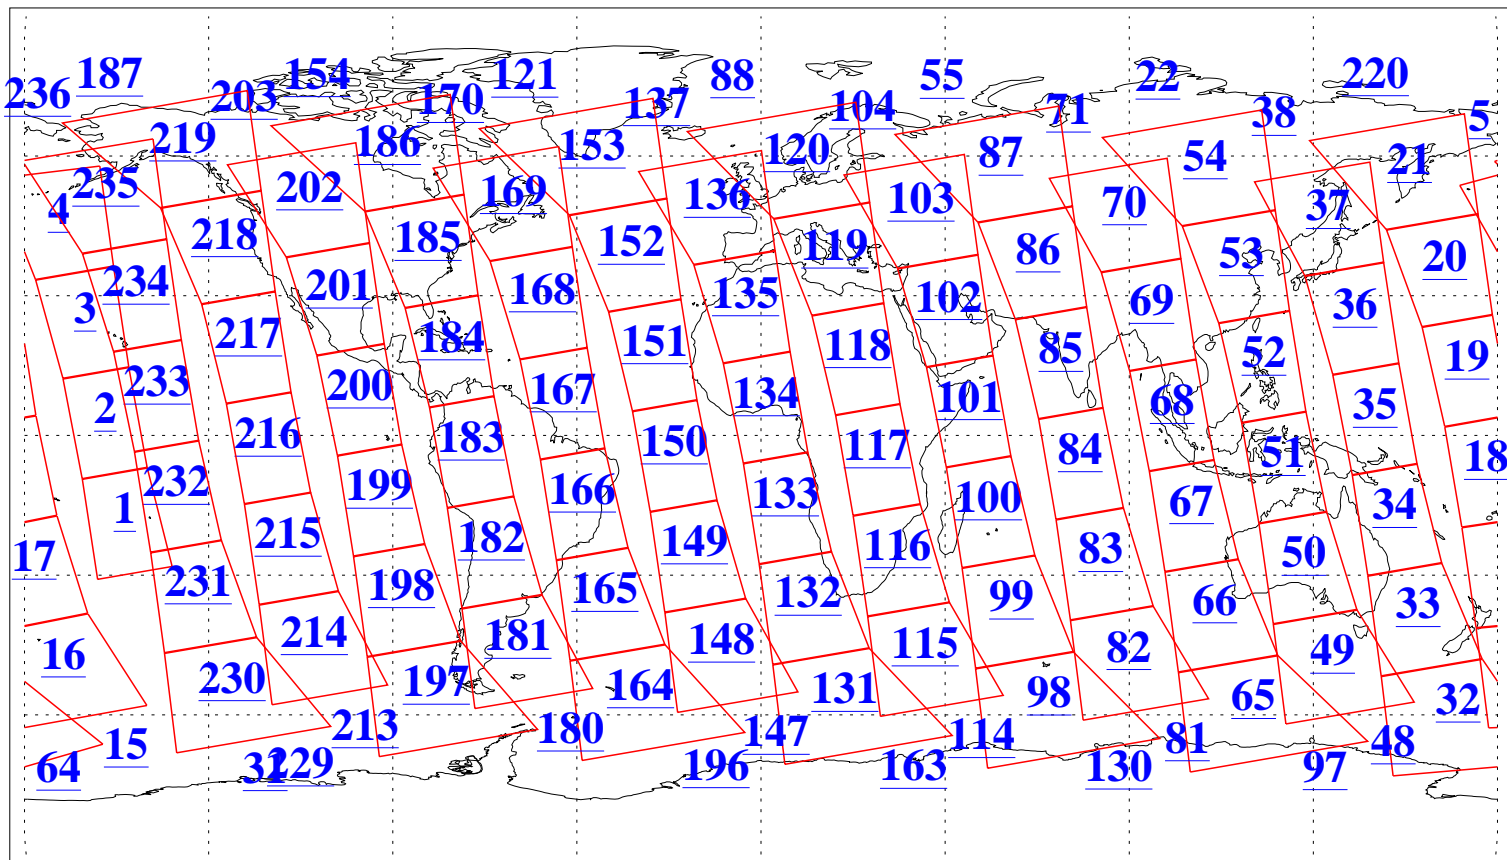

L1B Availability  
AMSU Granules: 240  
HSB Granules: 0  
AIRS Granules: 240

22 Mar 2008  
DoY 82  
Aqua Day 2149  
Granules: 1 to 120

Granules: 121 to 240

Legend: AMSU Available, HSB Available, AIRS Available

L1B Availability  
AMSU Granules: 240  
HSB Granules: 0  
AIRS Granules: 240

22 Mar 2008  
DoY 82  
Aqua Day 2149

Ascending Granules

Descending Granules

Legend: AMSU Available, HSB Available, AIRS Available

L1B Availability  
 AMSU Granules: 240  
 HSB Granules: 0  
 AIRS Granules: 240

22 Mar 2008  
 DoY 82  
 Aqua Day 2149

Northern Hemisphere Granules

Southern Hemisphere Granules

Legend: AMSU Available, HSB Available, AIRS Available