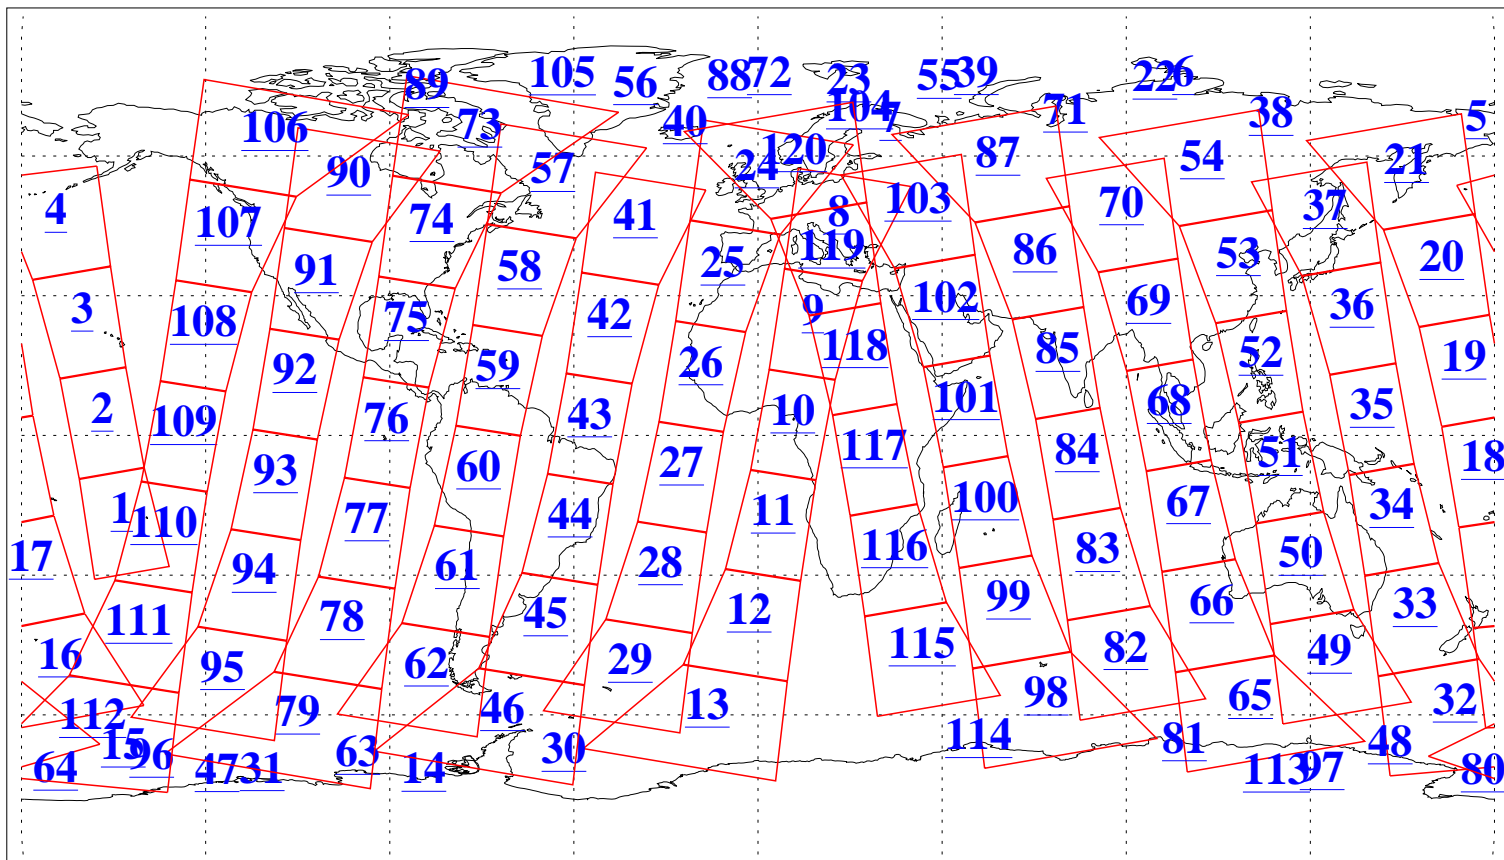

L1B Availability  
AMSU Granules: 240  
HSB Granules: 0  
AIRS Granules: 240

22 Mar 2008  
DoY 82  
Aqua Day 2149  
Granules: 1 to 120

Granules: 121 to 240

Legend: AMSU Available, HSB Available, AIRS Available

L1B Availability  
AMSU Granules: 240  
HSB Granules: 0  
AIRS Granules: 240

22 Mar 2008  
DoY 82  
Aqua Day 2149

Ascending Granules

Descending Granules

Legend: AMSU Available, HSB Available, AIRS Available

L1B Availability  
 AMSU Granules: 240  
 HSB Granules: 0  
 AIRS Granules: 240

22 Mar 2008  
 DoY 82  
 Aqua Day 2149

Northern Hemisphere Granules

Southern Hemisphere Granules

Legend: AMSU Available, HSB Available, AIRS Available