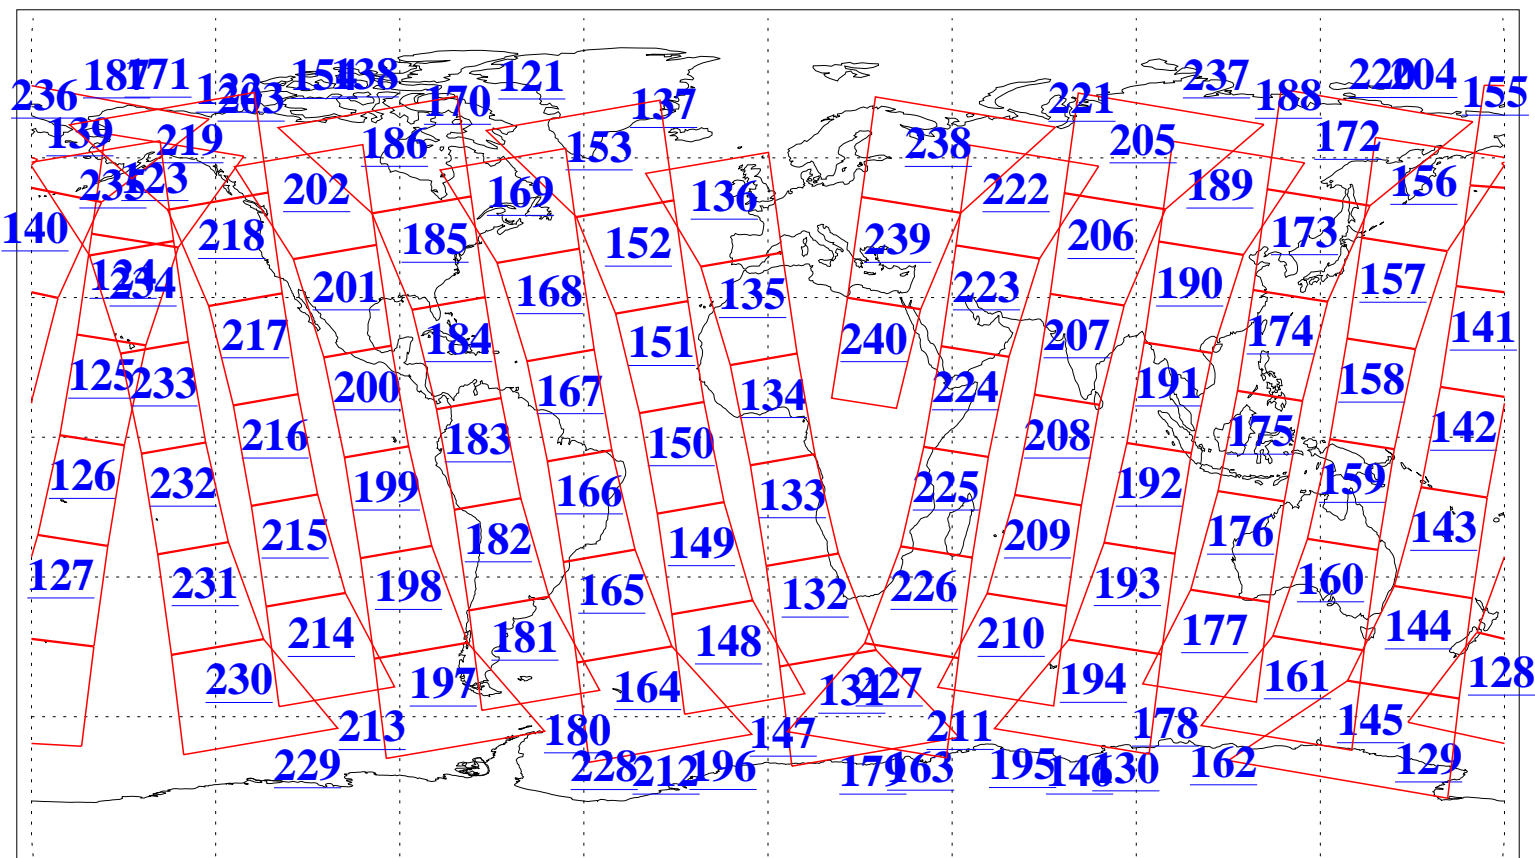

L1B Availability  
AMSU Granules: 240  
HSB Granules: 0  
AIRS Granules: 240

22 Mar 2008  
DoY 82  
Aqua Day 2149  
Granules: 1 to 120

Granules: 121 to 240

Legend: AMSU Available, HSB Available, AIRS Available

L1B Availability  
AMSU Granules: 240  
HSB Granules: 0  
AIRS Granules: 240

22 Mar 2008  
DoY 82  
Aqua Day 2149

Ascending Granules

Descending Granules

Legend: AMSU Available, HSB Available, AIRS Available

L1B Availability  
 AMSU Granules: 240  
 HSB Granules: 0  
 AIRS Granules: 240

22 Mar 2008  
 DoY 82  
 Aqua Day 2149

Northern Hemisphere Granules

Southern Hemisphere Granules

Legend: AMSU Available, HSB Available, AIRS Available