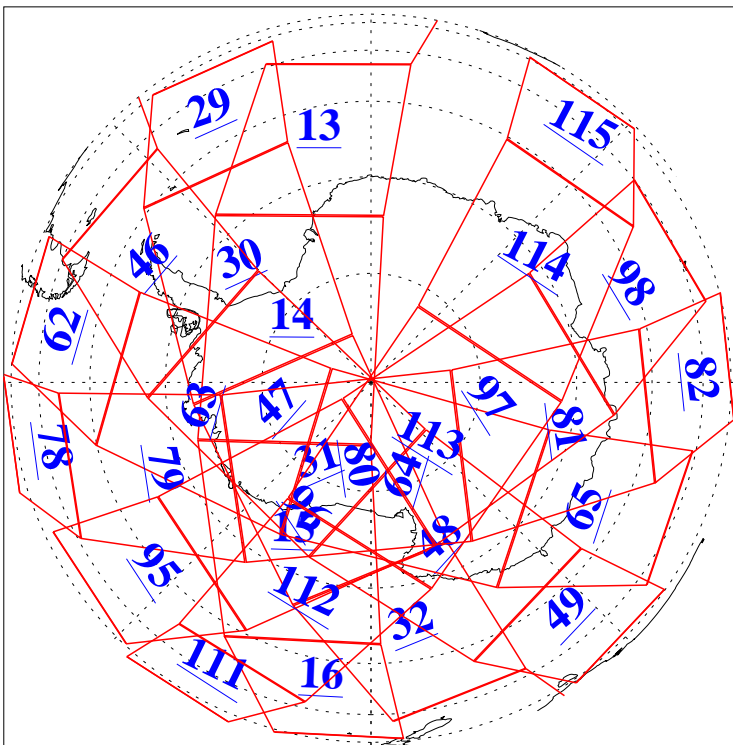

L1B Availability  
AMSU Granules: 240  
HSB Granules: 0  
AIRS Granules: 240

22 Mar 2008  
DoY 82  
Aqua Day 2149  
Granules: 1 to 120

Granules: 121 to 240

Legend: AMSU Available, HSB Available, AIRS Available

L1B Availability  
AMSU Granules: 240  
HSB Granules: 0  
AIRS Granules: 240

22 Mar 2008  
DoY 82  
Aqua Day 2149

Ascending Granules

Descending Granules

Legend: AMSU Available, HSB Available, AIRS Available

L1B Availability  
 AMSU Granules: 240  
 HSB Granules: 0  
 AIRS Granules: 240

22 Mar 2008  
 DoY 82  
 Aqua Day 2149

Northern Hemisphere Granules

Southern Hemisphere Granules

Legend: AMSU Available, HSB Available, AIRS Available