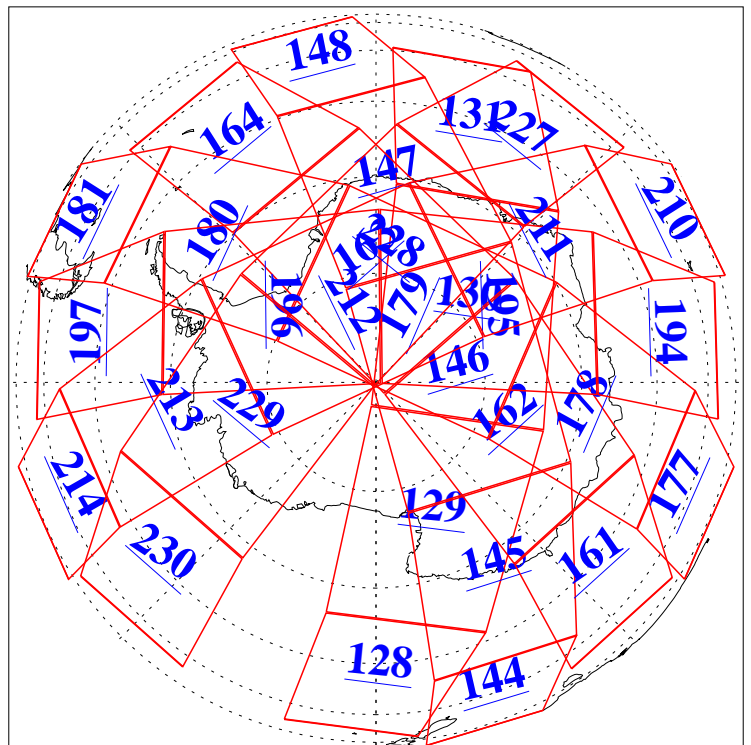

L1B Availability  
AMSU Granules: 240  
HSB Granules: 0  
AIRS Granules: 240

22 Mar 2008  
DoY 82  
Aqua Day 2149  
Granules: 1 to 120

Granules: 121 to 240

Legend: AMSU Available, HSB Available, AIRS Available

L1B Availability  
AMSU Granules: 240  
HSB Granules: 0  
AIRS Granules: 240

22 Mar 2008  
DoY 82  
Aqua Day 2149

Ascending Granules

Descending Granules

Legend: AMSU Available, HSB Available, AIRS Available

L1B Availability  
 AMSU Granules: 240  
 HSB Granules: 0  
 AIRS Granules: 240

22 Mar 2008  
 DoY 82  
 Aqua Day 2149

Northern Hemisphere Granules

Southern Hemisphere Granules

Legend: AMSU Available, HSB Available, AIRS Available