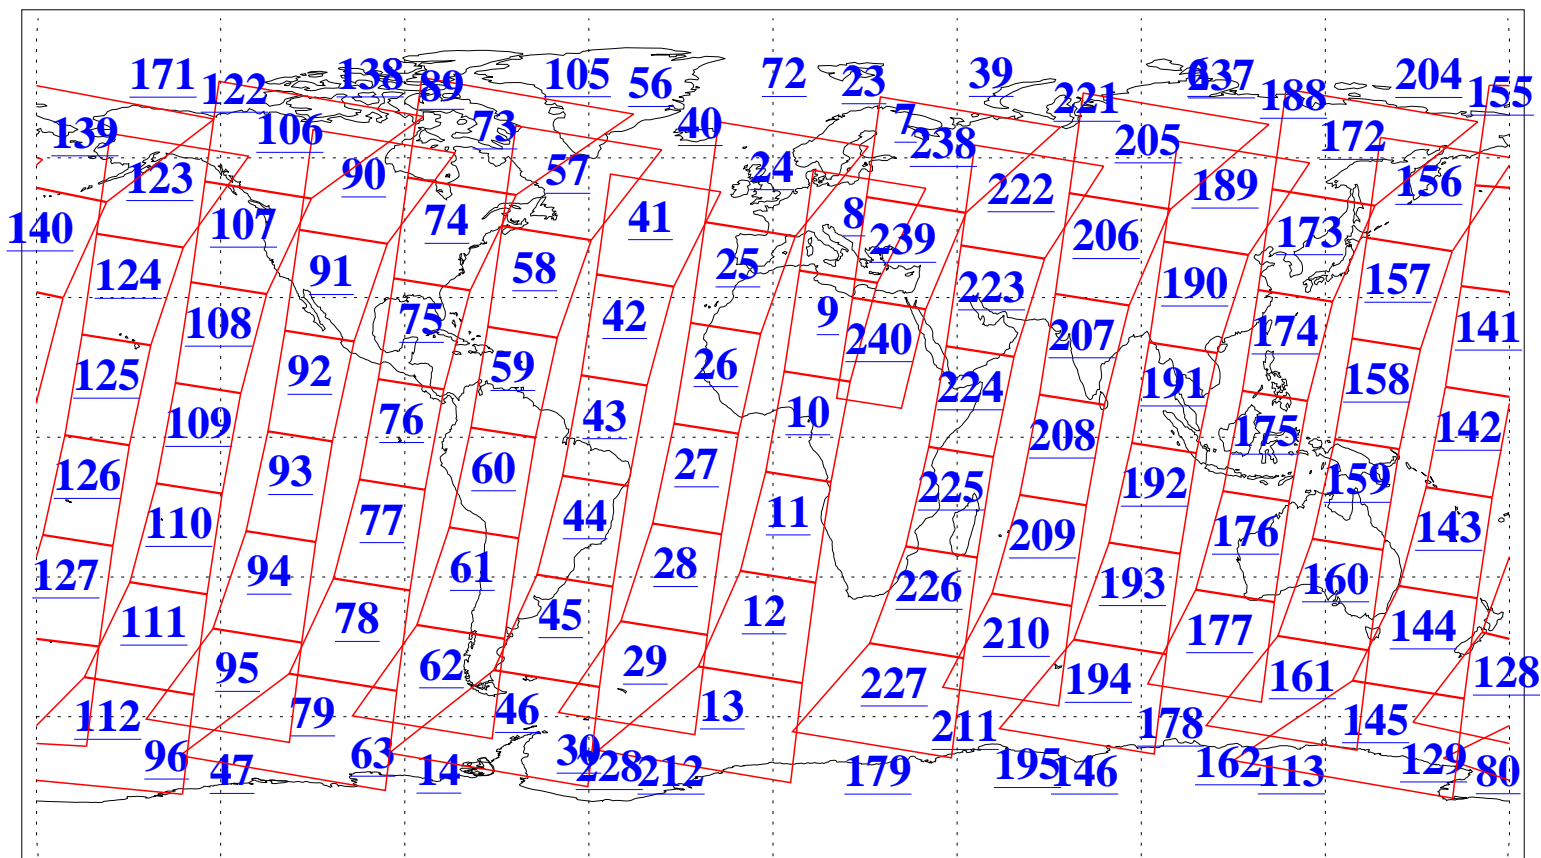

L1B Availability  
AMSU Granules: 240  
HSB Granules: 0  
AIRS Granules: 240

22 Mar 2008  
DoY 82  
Aqua Day 2149  
Granules: 1 to 120

Granules: 121 to 240

Legend: AMSU Available, HSB Available, AIRS Available

L1B Availability  
AMSU Granules: 240  
HSB Granules: 0  
AIRS Granules: 240

22 Mar 2008  
DoY 82  
Aqua Day 2149

Ascending Granules

Descending Granules

Legend: AMSU Available, HSB Available, AIRS Available

L1B Availability  
 AMSU Granules: 240  
 HSB Granules: 0  
 AIRS Granules: 240

22 Mar 2008  
 DoY 82  
 Aqua Day 2149

Northern Hemisphere Granules

Southern Hemisphere Granules

Legend: AMSU Available, HSB Available, AIRS Available