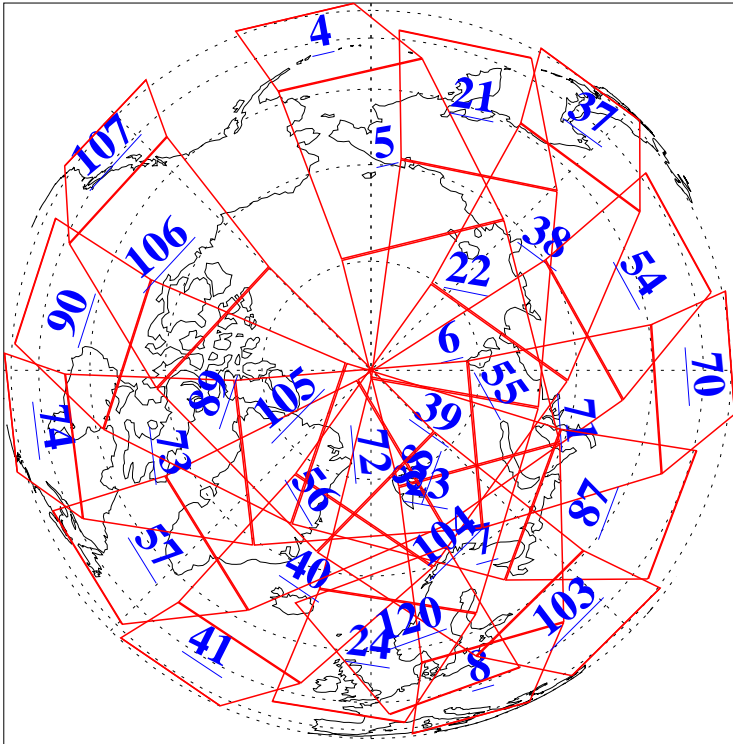

L1B Availability  
AMSU Granules: 240  
HSB Granules: 0  
AIRS Granules: 240

22 Mar 2008  
DoY 82  
Aqua Day 2149  
Granules: 1 to 120

Granules: 121 to 240

Legend: AMSU Available, HSB Available, AIRS Available

L1B Availability  
AMSU Granules: 240  
HSB Granules: 0  
AIRS Granules: 240

22 Mar 2008  
DoY 82  
Aqua Day 2149

Ascending Granules

Descending Granules

Legend: AMSU Available, HSB Available, AIRS Available

L1B Availability  
 AMSU Granules: 240  
 HSB Granules: 0  
 AIRS Granules: 240

22 Mar 2008  
 DoY 82  
 Aqua Day 2149

Northern Hemisphere Granules

Southern Hemisphere Granules

Legend: AMSU Available, HSB Available, AIRS Available