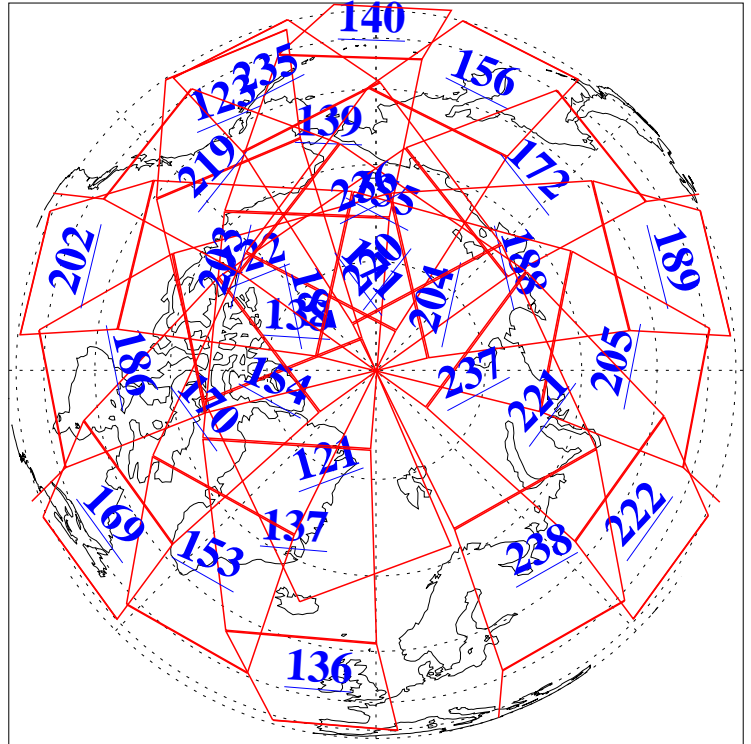

L1B Availability  
AMSU Granules: 240  
HSB Granules: 0  
AIRS Granules: 240

22 Mar 2008  
DoY 82  
Aqua Day 2149

Ascending Granules

Descending Granules

Legend: AMSU Available, HSB Available, AIRS Available

L1B Availability  
 AMSU Granules: 240  
 HSB Granules: 0  
 AIRS Granules: 240

22 Mar 2008  
 DoY 82  
 Aqua Day 2149

Northern Hemisphere Granules

Southern Hemisphere Granules

Legend: AMSU Available, HSB Available, AIRS Available