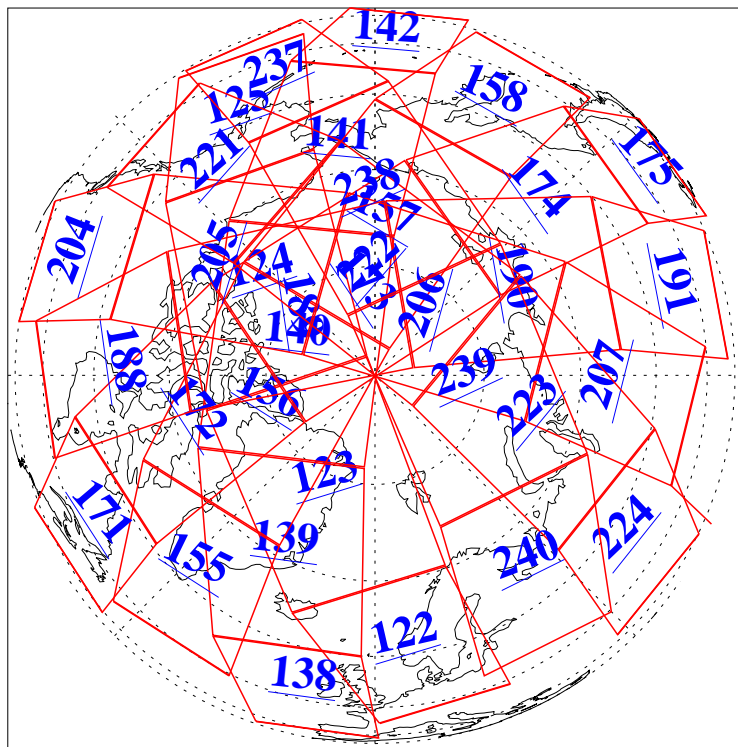

L1B Availability  
AMSU Granules: 240  
HSB Granules: 0  
AIRS Granules: 240

20 Mar 2008  
DoY 80  
Aqua Day 2147  
Granules: 1 to 120

Granules: 121 to 240

Legend: AMSU Available, HSB Available, AIRS Available

L1B Availability  
AMSU Granules: 240  
HSB Granules: 0  
AIRS Granules: 240

20 Mar 2008  
DoY 80  
Aqua Day 2147

Ascending Granules

Descending Granules

Legend: AMSU Available, HSB Available, AIRS Available

L1B Availability  
 AMSU Granules: 240  
 HSB Granules: 0  
 AIRS Granules: 240

20 Mar 2008  
 DoY 80  
 Aqua Day 2147

Northern Hemisphere Granules

Southern Hemisphere Granules

Legend: AMSU Available, HSB Available, AIRS Available