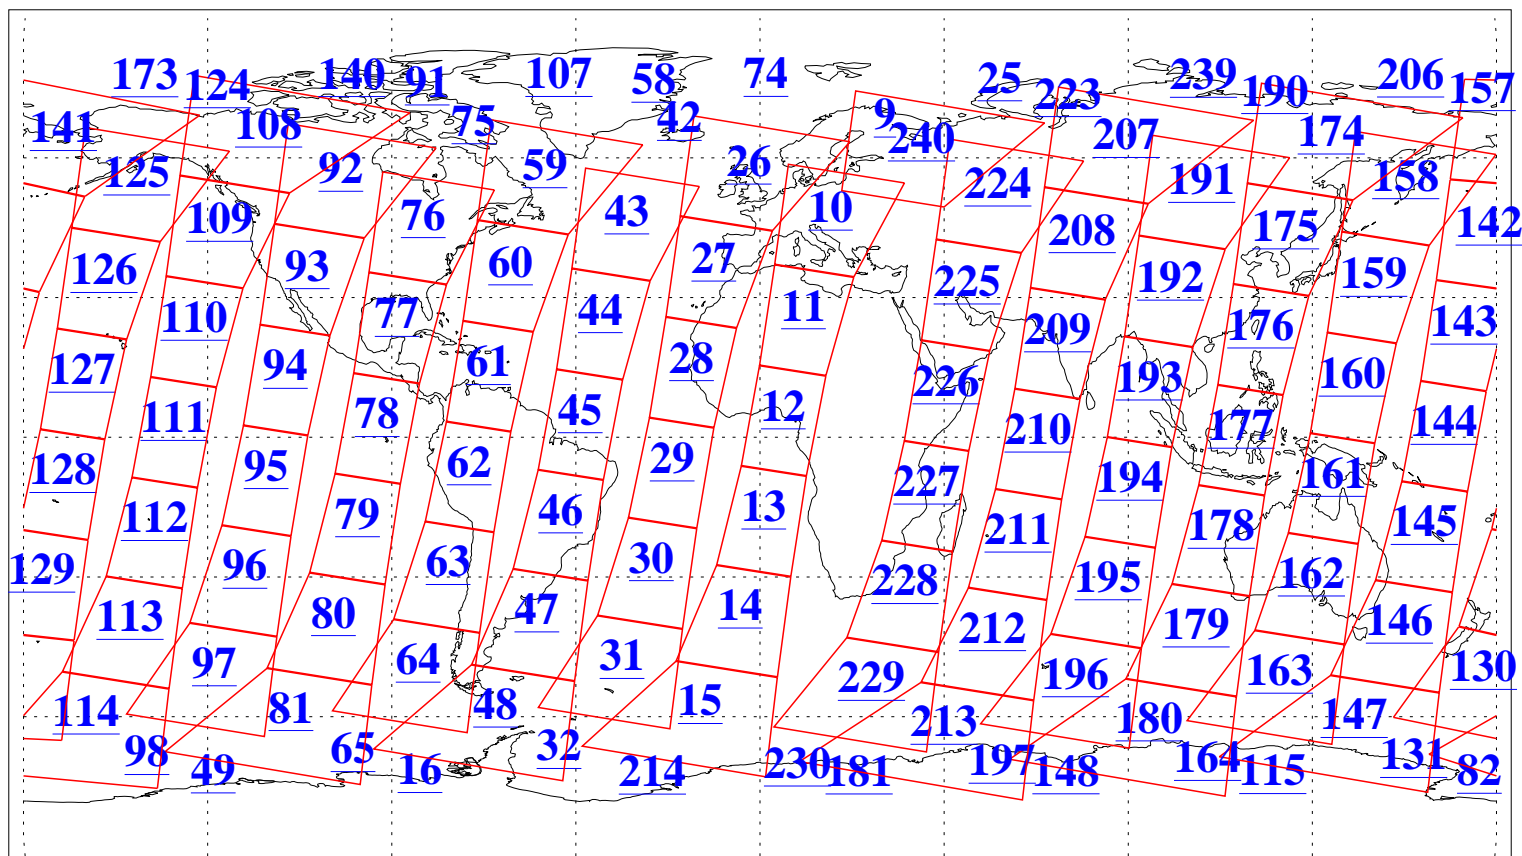

L1B Availability  
AMSU Granules: 240  
HSB Granules: 0  
AIRS Granules: 240

20 Mar 2008  
DoY 80  
Aqua Day 2147  
Granules: 1 to 120

Granules: 121 to 240

Legend: AMSU Available, HSB Available, AIRS Available

L1B Availability  
AMSU Granules: 240  
HSB Granules: 0  
AIRS Granules: 240

20 Mar 2008  
DoY 80  
Aqua Day 2147

Ascending Granules

Descending Granules

Legend: AMSU Available, HSB Available, AIRS Available

L1B Availability  
 AMSU Granules: 240  
 HSB Granules: 0  
 AIRS Granules: 240

20 Mar 2008  
 DoY 80  
 Aqua Day 2147

Northern Hemisphere Granules

Southern Hemisphere Granules

Legend: AMSU Available, HSB Available, AIRS Available