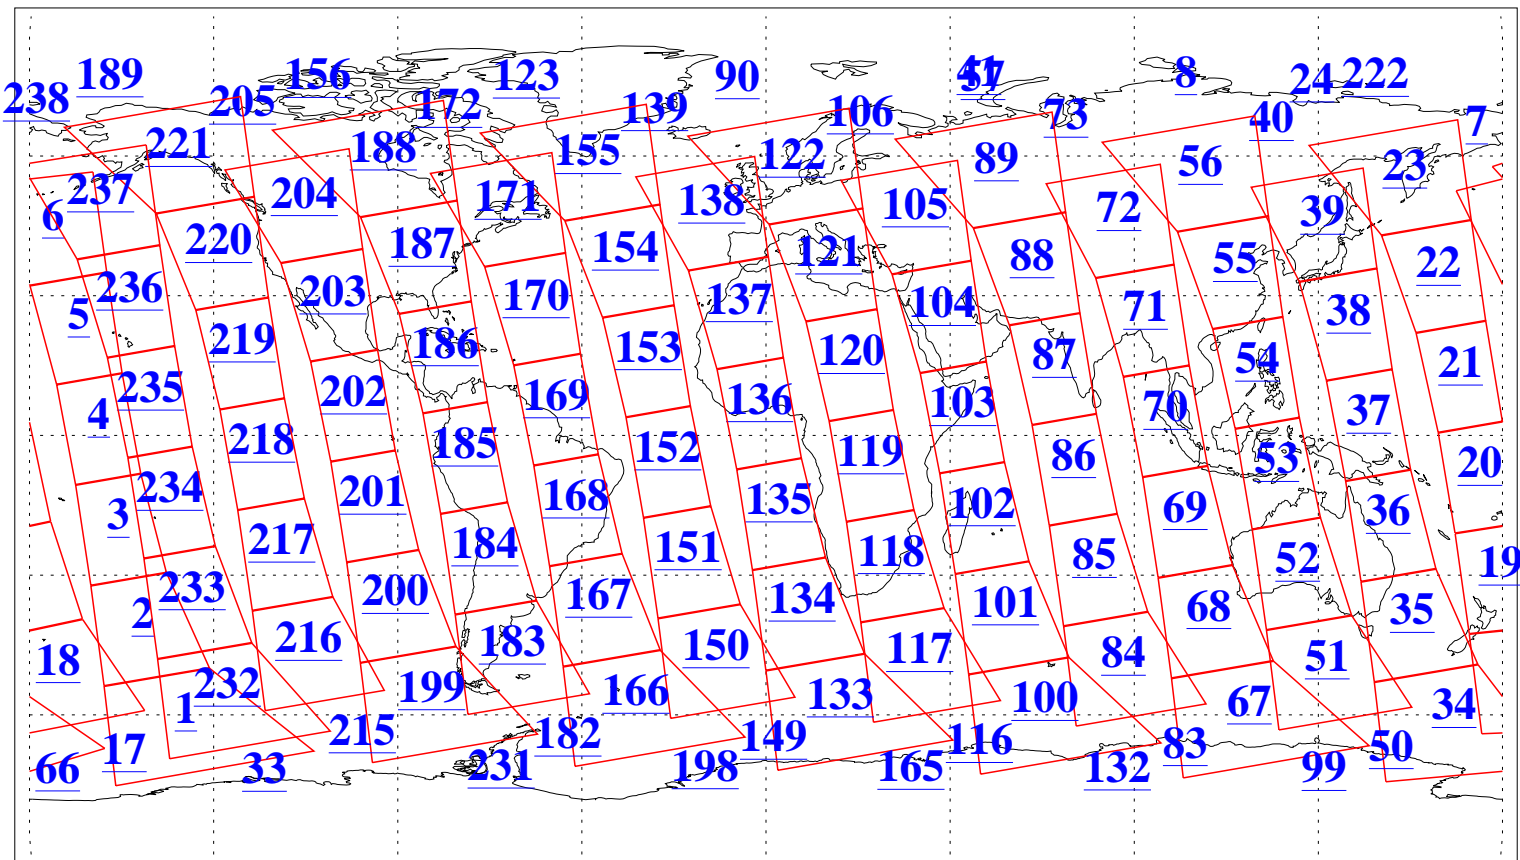

L1B Availability  
AMSU Granules: 240  
HSB Granules: 0  
AIRS Granules: 240

20 Mar 2008  
DoY 80  
Aqua Day 2147  
Granules: 1 to 120

Granules: 121 to 240

Legend: AMSU Available, HSB Available, AIRS Available

L1B Availability  
AMSU Granules: 240  
HSB Granules: 0  
AIRS Granules: 240

20 Mar 2008  
DoY 80  
Aqua Day 2147

Ascending Granules

Descending Granules

Legend: AMSU Available, HSB Available, AIRS Available

L1B Availability  
 AMSU Granules: 240  
 HSB Granules: 0  
 AIRS Granules: 240

20 Mar 2008  
 DoY 80  
 Aqua Day 2147

Northern Hemisphere Granules

Southern Hemisphere Granules

Legend: AMSU Available, HSB Available, AIRS Available