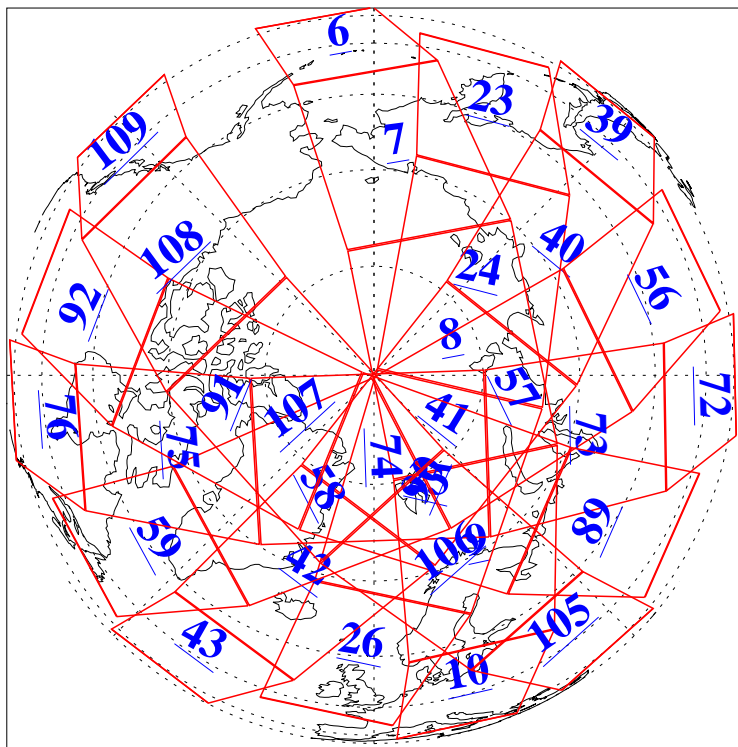

L1B Availability  
AMSU Granules: 240  
HSB Granules: 0  
AIRS Granules: 240

20 Mar 2008  
DoY 80  
Aqua Day 2147  
Granules: 1 to 120

Granules: 121 to 240

Legend: AMSU Available, HSB Available, AIRS Available

L1B Availability  
AMSU Granules: 240  
HSB Granules: 0  
AIRS Granules: 240

20 Mar 2008  
DoY 80  
Aqua Day 2147

Ascending Granules

Descending Granules

Legend: AMSU Available, HSB Available, AIRS Available

L1B Availability  
 AMSU Granules: 240  
 HSB Granules: 0  
 AIRS Granules: 240

20 Mar 2008  
 DoY 80  
 Aqua Day 2147

Northern Hemisphere Granules

Southern Hemisphere Granules

Legend: AMSU Available, HSB Available, AIRS Available