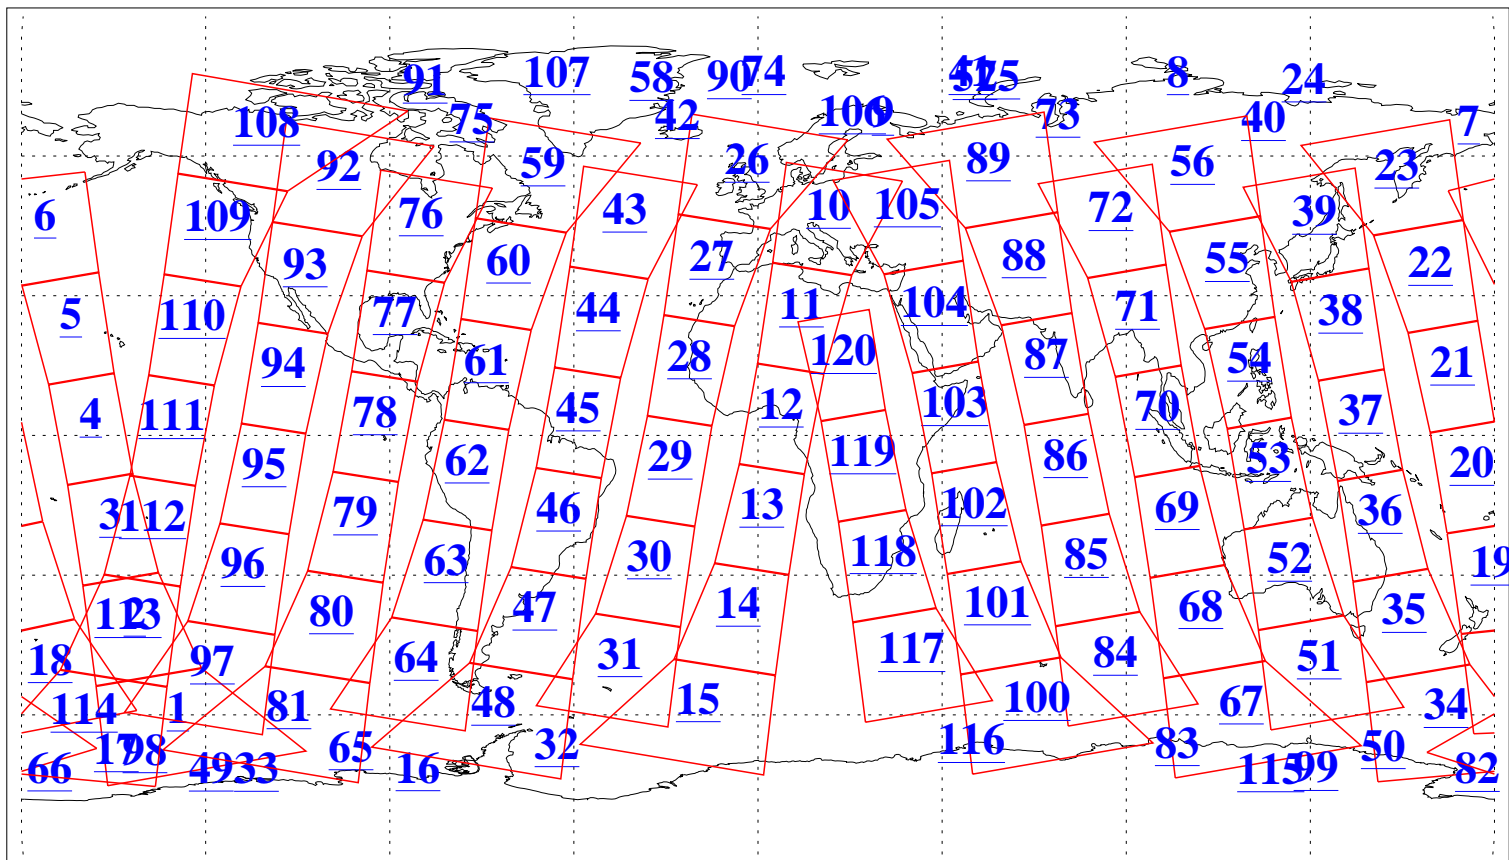

L1B Availability  
AMSU Granules: 240  
HSB Granules: 0  
AIRS Granules: 240

20 Mar 2008  
DoY 80  
Aqua Day 2147  
Granules: 1 to 120

Granules: 121 to 240

Legend: AMSU Available, HSB Available, AIRS Available

L1B Availability  
AMSU Granules: 240  
HSB Granules: 0  
AIRS Granules: 240

20 Mar 2008  
DoY 80  
Aqua Day 2147

Ascending Granules

Descending Granules

Legend: AMSU Available, HSB Available, AIRS Available

L1B Availability  
 AMSU Granules: 240  
 HSB Granules: 0  
 AIRS Granules: 240

20 Mar 2008  
 DoY 80  
 Aqua Day 2147

Northern Hemisphere Granules

Southern Hemisphere Granules

Legend: AMSU Available, HSB Available, AIRS Available