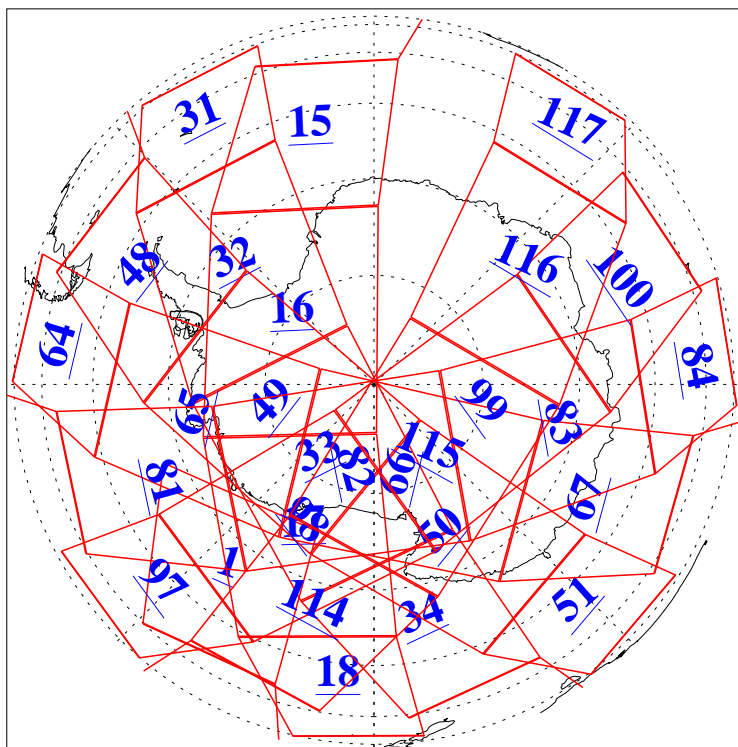

L1B Availability  
AMSU Granules: 240  
HSB Granules: 0  
AIRS Granules: 240

20 Mar 2008  
DoY 80  
Aqua Day 2147  
Granules: 1 to 120

Granules: 121 to 240

Legend: AMSU Available, HSB Available, AIRS Available

L1B Availability  
AMSU Granules: 240  
HSB Granules: 0  
AIRS Granules: 240

20 Mar 2008  
DoY 80  
Aqua Day 2147

Ascending Granules

Descending Granules

Legend: AMSU Available, HSB Available, AIRS Available

L1B Availability  
 AMSU Granules: 240  
 HSB Granules: 0  
 AIRS Granules: 240

20 Mar 2008  
 DoY 80  
 Aqua Day 2147

Northern Hemisphere Granules

Southern Hemisphere Granules

Legend: AMSU Available, HSB Available, AIRS Available