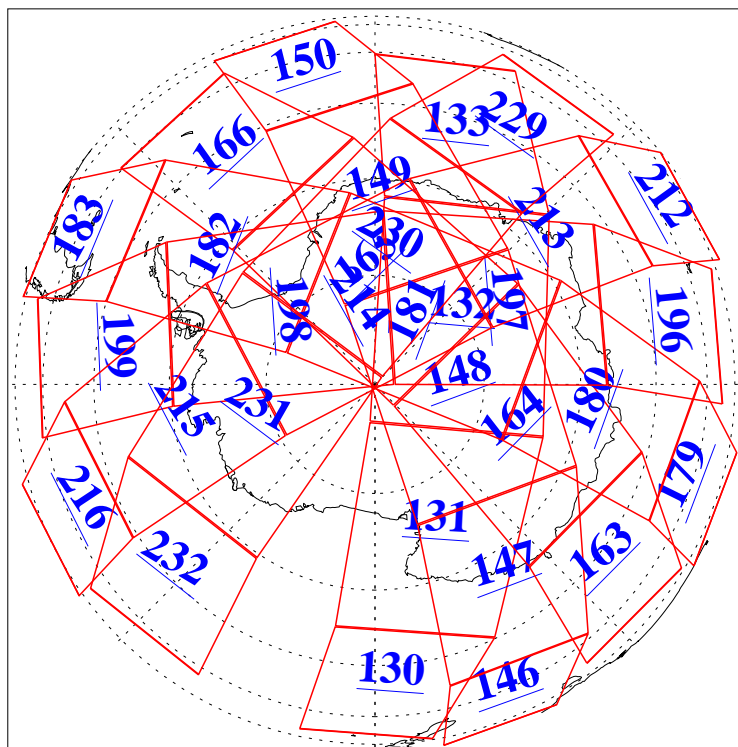

L1B Availability  
AMSU Granules: 240  
HSB Granules: 0  
AIRS Granules: 240

20 Mar 2008  
DoY 80  
Aqua Day 2147

Ascending Granules

Descending Granules

Legend: AMSU Available, HSB Available, AIRS Available

L1B Availability  
 AMSU Granules: 240  
 HSB Granules: 0  
 AIRS Granules: 240

20 Mar 2008  
 DoY 80  
 Aqua Day 2147

Northern Hemisphere Granules

Southern Hemisphere Granules

Legend: AMSU Available, HSB Available, AIRS Available