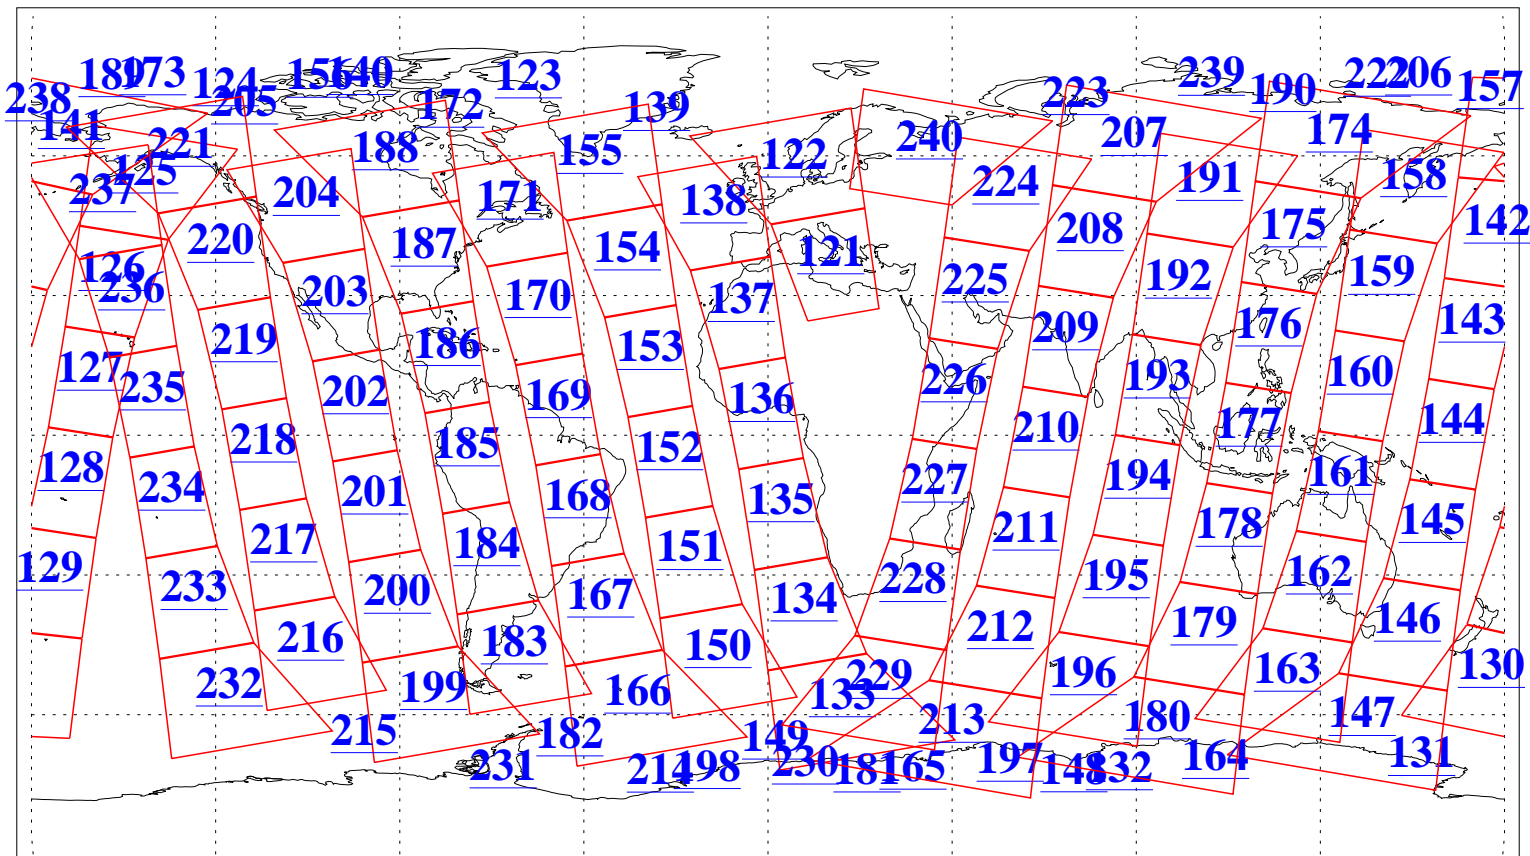

L1B Availability  
AMSU Granules: 240  
HSB Granules: 0  
AIRS Granules: 240

20 Mar 2008  
DoY 80  
Aqua Day 2147  
Granules: 1 to 120

Granules: 121 to 240

Legend: AMSU Available, HSB Available, AIRS Available

L1B Availability  
AMSU Granules: 240  
HSB Granules: 0  
AIRS Granules: 240

20 Mar 2008  
DoY 80  
Aqua Day 2147

Ascending Granules

Descending Granules

Legend: AMSU Available, HSB Available, AIRS Available

L1B Availability  
 AMSU Granules: 240  
 HSB Granules: 0  
 AIRS Granules: 240

20 Mar 2008  
 DoY 80  
 Aqua Day 2147

Northern Hemisphere Granules

Southern Hemisphere Granules

Legend: AMSU Available, HSB Available, AIRS Available