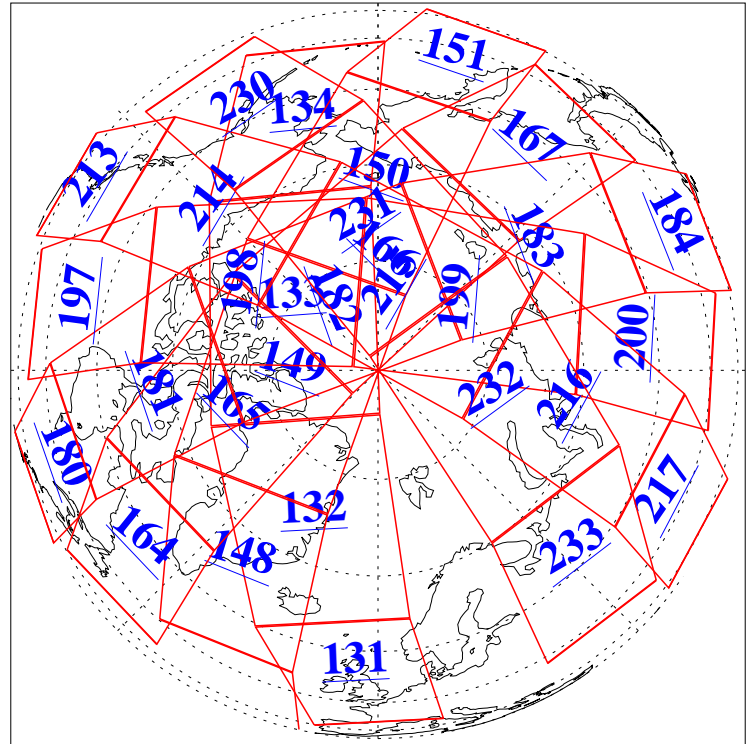

19 Mar 2008
DoY 79
Aqua Day 2146
Ascending Granules

Descending Granules

Legend: AMSU Available, HSB Available, AIRS Available

L1B Availability
 AMSU Granules: 240
 HSB Granules: 0
 AIRS Granules: 240

19 Mar 2008
 DoY 79
 Aqua Day 2146

Northern Hemisphere Granules

Southern Hemisphere Granules

Legend: AMSU Available, HSB Available, AIRS Available