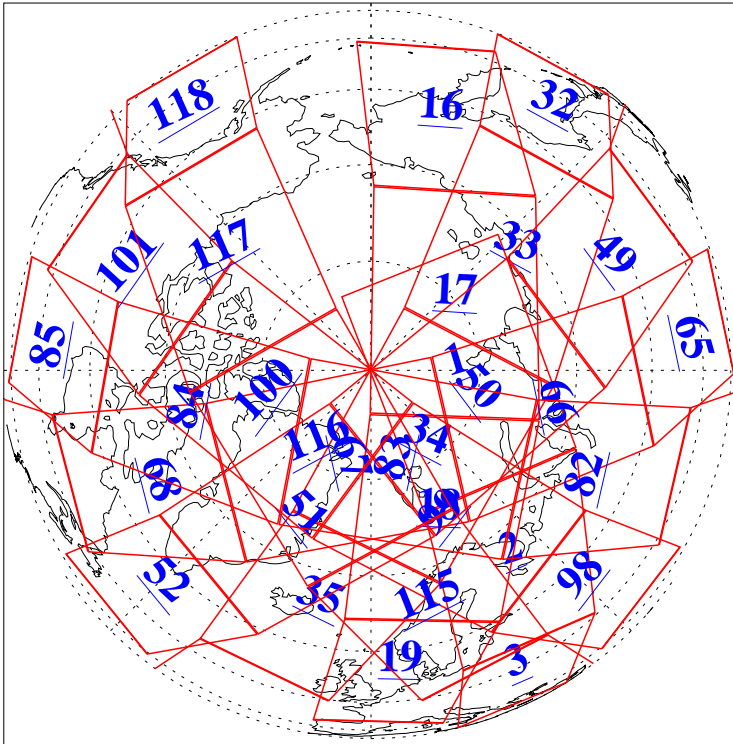

L1B Availability
AMSU Granules: 240
HSB Granules: 0
AIRS Granules: 240

19 Mar 2008
DoY 79
Aqua Day 2146
Granules: 1 to 120

Granules: 121 to 240

Legend: AMSU Available, HSB Available, AIRS Available

L1B Availability
AMSU Granules: 240
HSB Granules: 0
AIRS Granules: 240

19 Mar 2008
DoY 79
Aqua Day 2146
Ascending Granules

Descending Granules

Legend: AMSU Available, HSB Available, AIRS Available

L1B Availability
 AMSU Granules: 240
 HSB Granules: 0
 AIRS Granules: 240

19 Mar 2008
 DoY 79
 Aqua Day 2146

Northern Hemisphere Granules

Southern Hemisphere Granules

Legend: AMSU Available, HSB Available, AIRS Available