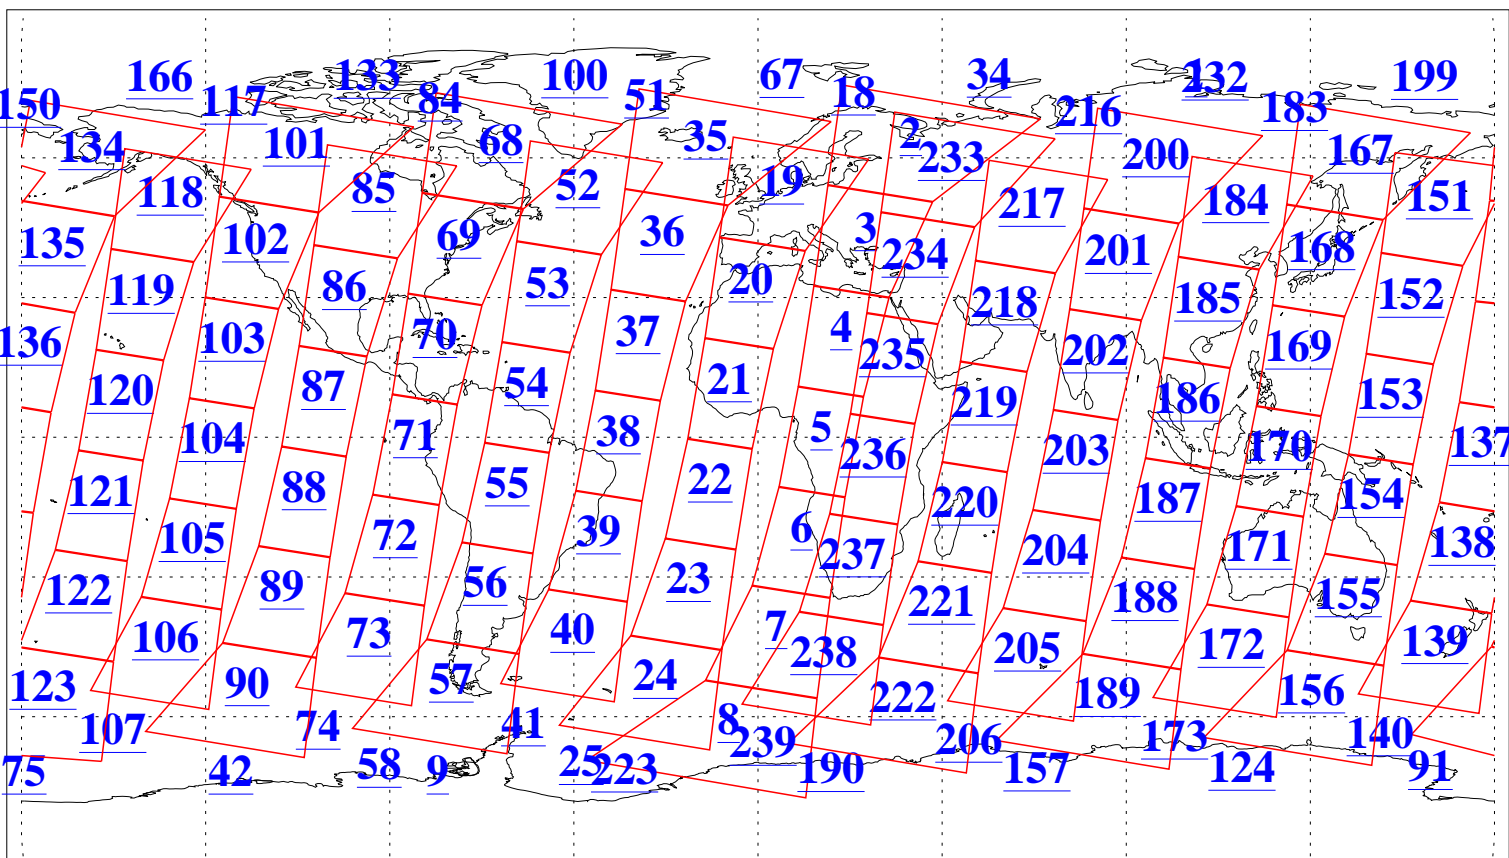

L1B Availability
AMSU Granules: 240
HSB Granules: 0
AIRS Granules: 240

19 Mar 2008
DoY 79
Aqua Day 2146
Granules: 1 to 120

Granules: 121 to 240

Legend: AMSU Available, HSB Available, AIRS Available

L1B Availability
AMSU Granules: 240
HSB Granules: 0
AIRS Granules: 240

19 Mar 2008
DoY 79
Aqua Day 2146
Ascending Granules

Descending Granules

Legend: AMSU Available, HSB Available, AIRS Available

L1B Availability
 AMSU Granules: 240
 HSB Granules: 0
 AIRS Granules: 240

19 Mar 2008
 DoY 79
 Aqua Day 2146

Northern Hemisphere Granules

Southern Hemisphere Granules

Legend: AMSU Available, HSB Available, AIRS Available