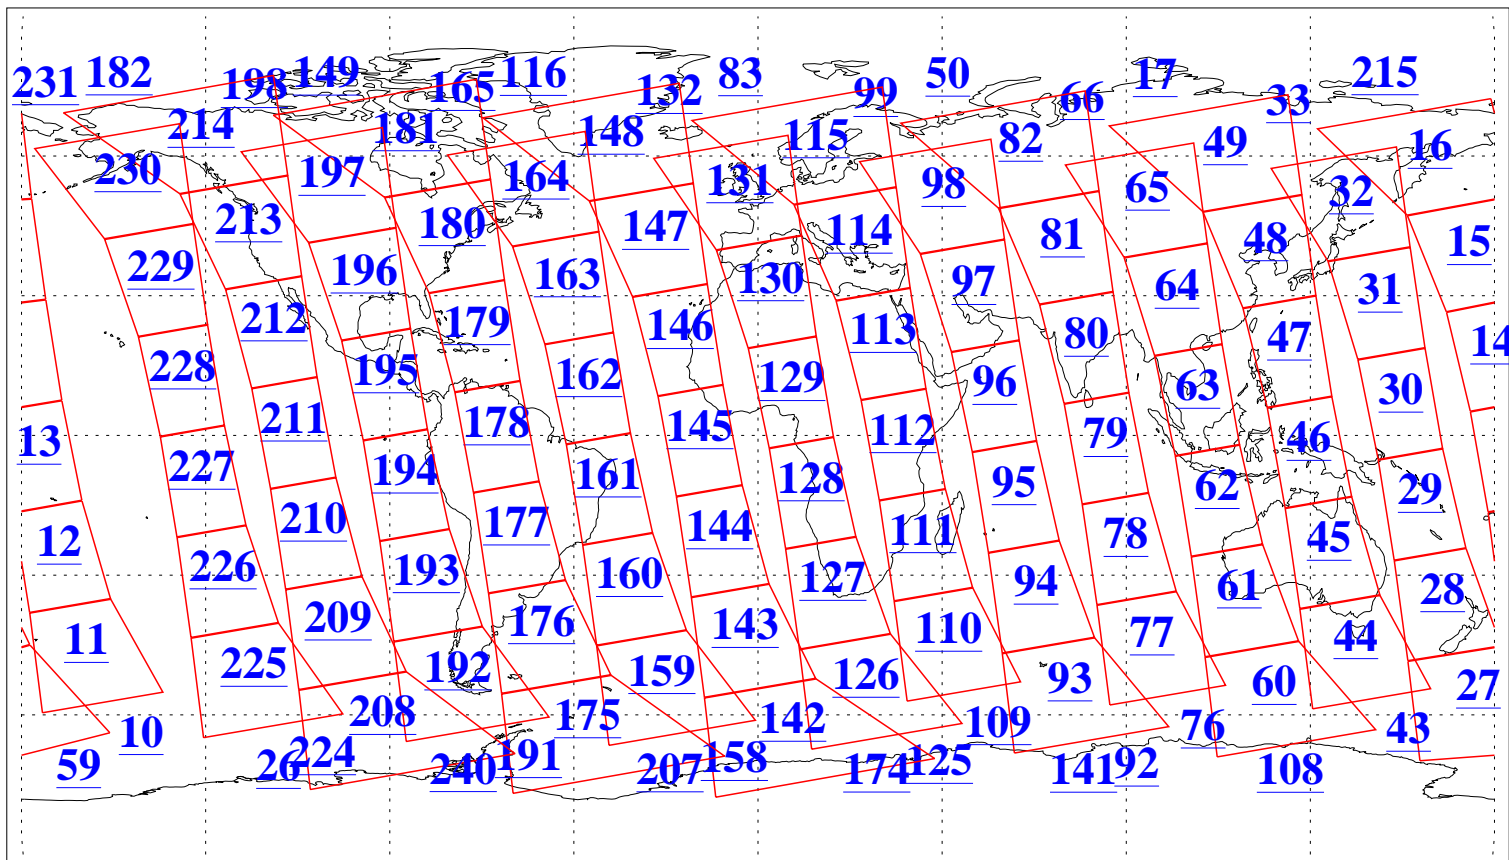

L1B Availability
AMSU Granules: 240
HSB Granules: 0
AIRS Granules: 240

19 Mar 2008
DoY 79
Aqua Day 2146
Granules: 1 to 120

Granules: 121 to 240

Legend: AMSU Available, HSB Available, AIRS Available

L1B Availability
AMSU Granules: 240
HSB Granules: 0
AIRS Granules: 240

19 Mar 2008
DoY 79
Aqua Day 2146
Ascending Granules

Descending Granules

Legend: AMSU Available, HSB Available, AIRS Available

L1B Availability
 AMSU Granules: 240
 HSB Granules: 0
 AIRS Granules: 240

19 Mar 2008
 DoY 79
 Aqua Day 2146

Northern Hemisphere Granules

Southern Hemisphere Granules

Legend: AMSU Available, HSB Available, AIRS Available