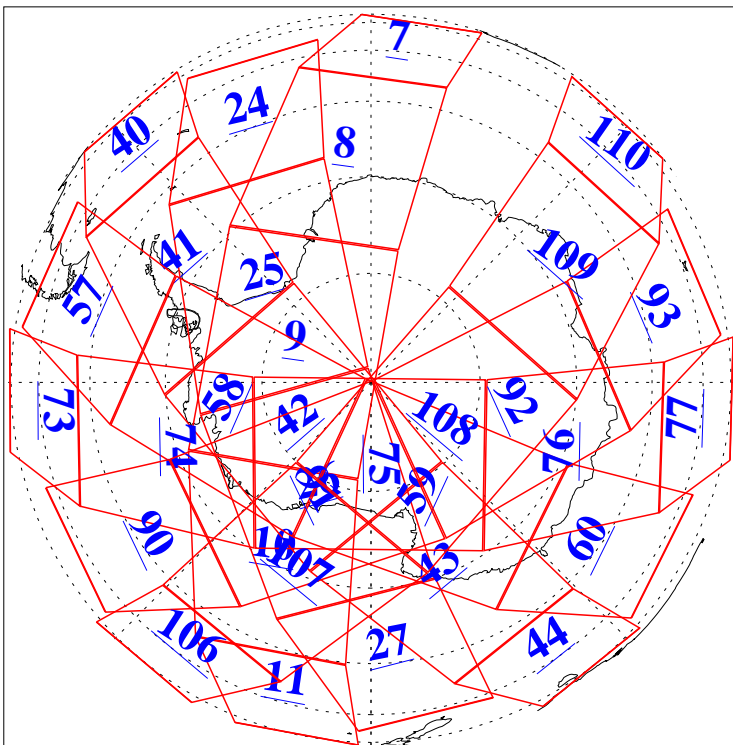

L1B Availability
AMSU Granules: 240
HSB Granules: 0
AIRS Granules: 240

19 Mar 2008
DoY 79
Aqua Day 2146
Granules: 1 to 120

Granules: 121 to 240

Legend: AMSU Available, HSB Available, AIRS Available

L1B Availability
AMSU Granules: 240
HSB Granules: 0
AIRS Granules: 240

19 Mar 2008
DoY 79
Aqua Day 2146
Ascending Granules

Descending Granules

Legend: AMSU Available, HSB Available, AIRS Available

L1B Availability
 AMSU Granules: 240
 HSB Granules: 0
 AIRS Granules: 240

19 Mar 2008
 DoY 79
 Aqua Day 2146

Northern Hemisphere Granules

Southern Hemisphere Granules

Legend: AMSU Available, HSB Available, AIRS Available