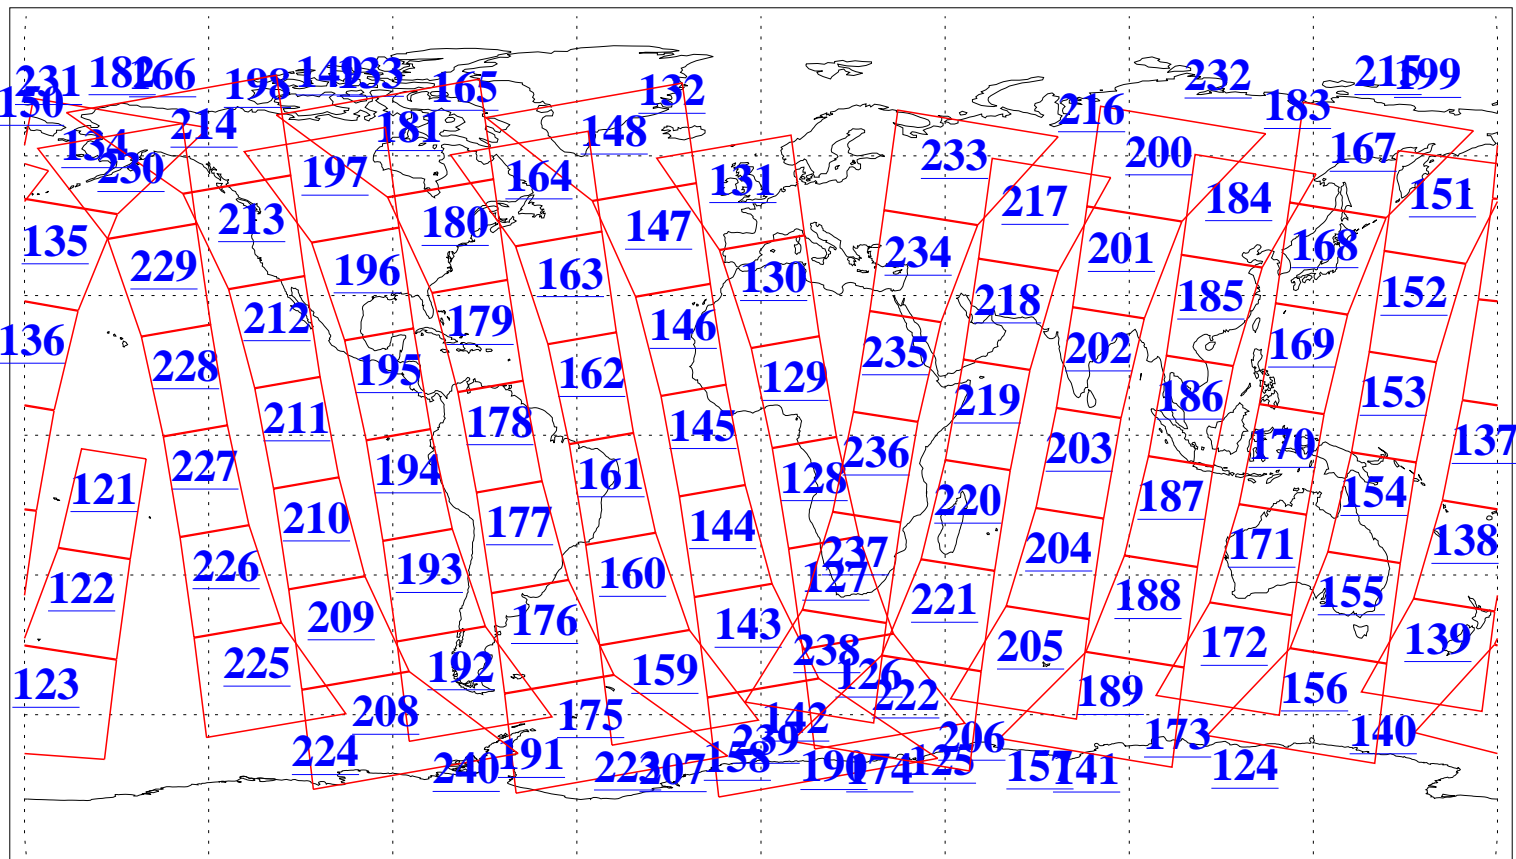

L1B Availability
AMSU Granules: 240
HSB Granules: 0
AIRS Granules: 240

19 Mar 2008
DoY 79
Aqua Day 2146
Granules: 1 to 120

Granules: 121 to 240

Legend: AMSU Available, HSB Available, AIRS Available

L1B Availability
AMSU Granules: 240
HSB Granules: 0
AIRS Granules: 240

19 Mar 2008
DoY 79
Aqua Day 2146
Ascending Granules

Descending Granules

Legend: AMSU Available, HSB Available, AIRS Available

L1B Availability
 AMSU Granules: 240
 HSB Granules: 0
 AIRS Granules: 240

19 Mar 2008
 DoY 79
 Aqua Day 2146