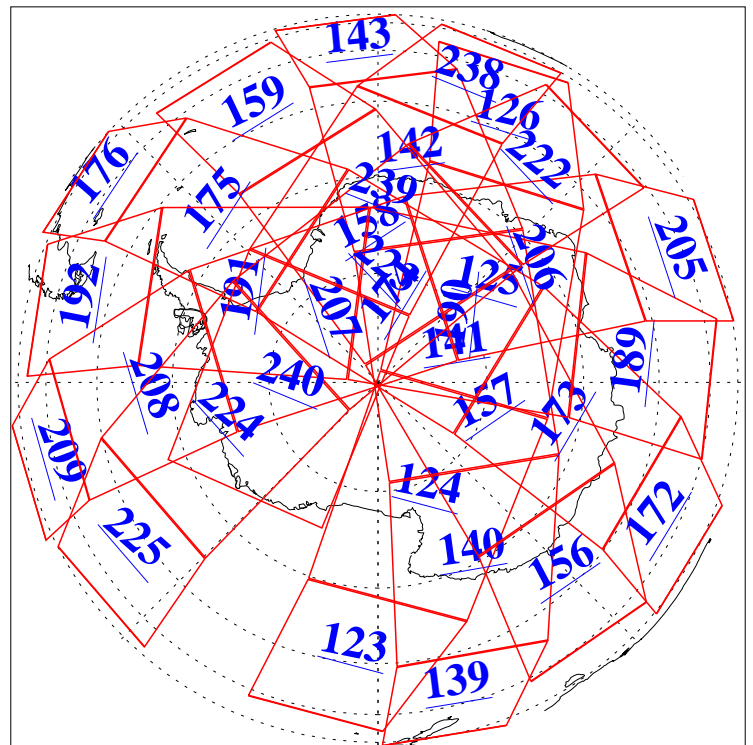

L1B Availability
AMSU Granules: 240
HSB Granules: 0
AIRS Granules: 240

19 Mar 2008
DoY 79
Aqua Day 2146
Granules: 1 to 120

Granules: 121 to 240

Legend: AMSU Available, HSB Available, AIRS Available

L1B Availability
AMSU Granules: 240
HSB Granules: 0
AIRS Granules: 240

19 Mar 2008
DoY 79
Aqua Day 2146
Ascending Granules

Descending Granules

Legend: AMSU Available, HSB Available, AIRS Available

L1B Availability
 AMSU Granules: 240
 HSB Granules: 0
 AIRS Granules: 240

19 Mar 2008
 DoY 79
 Aqua Day 2146

Northern Hemisphere Granules

Southern Hemisphere Granules

Legend: AMSU Available, HSB Available, AIRS Available