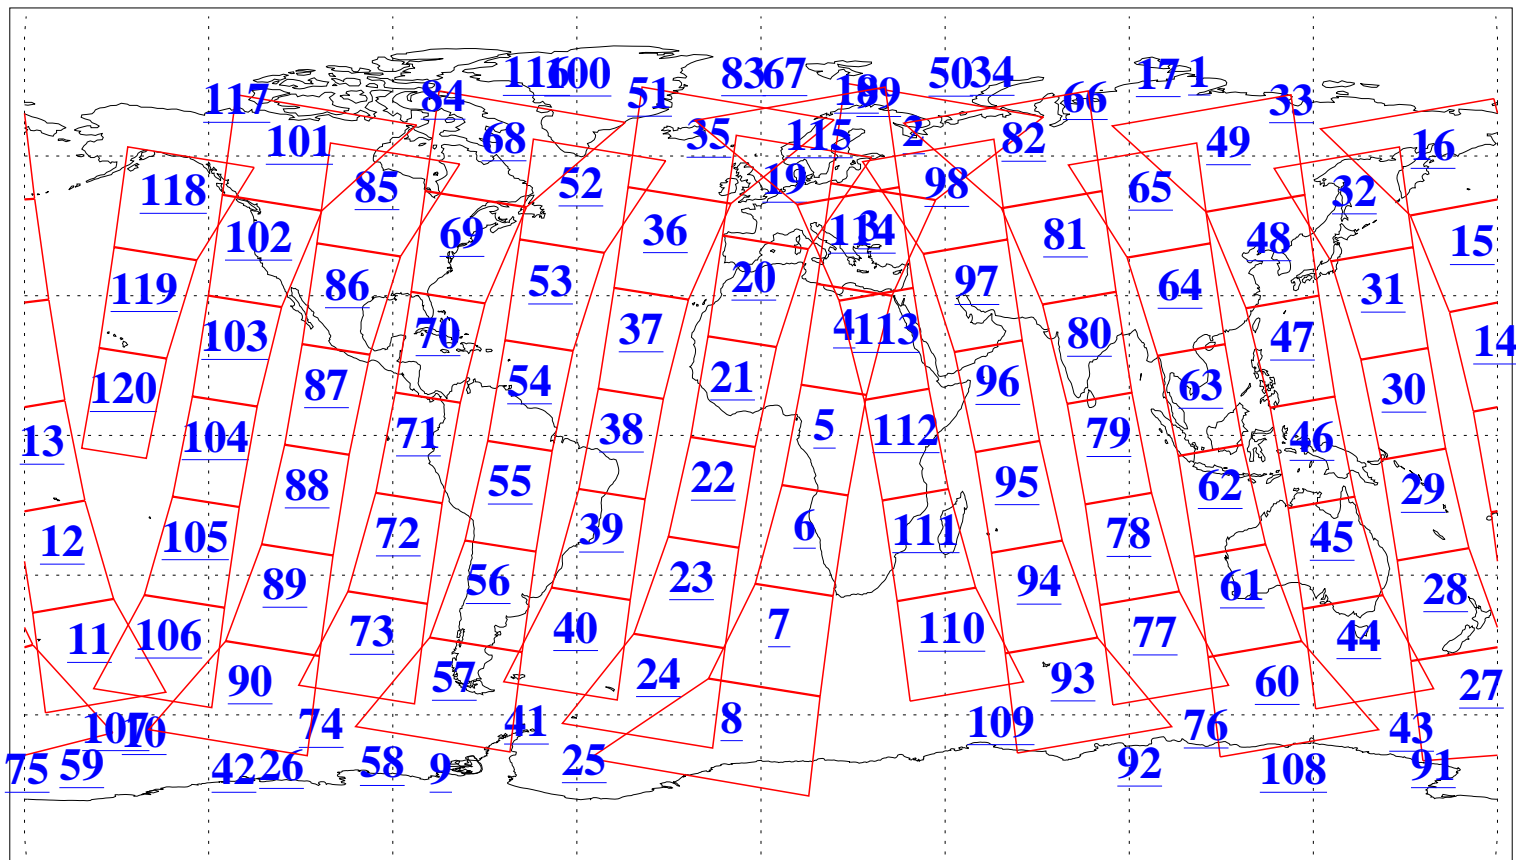

L1B Availability
AMSU Granules: 240
HSB Granules: 0
AIRS Granules: 240

19 Mar 2008
DoY 79
Aqua Day 2146
Granules: 1 to 120

Granules: 121 to 240

Legend: AMSU Available, HSB Available, AIRS Available

L1B Availability
AMSU Granules: 240
HSB Granules: 0
AIRS Granules: 240

19 Mar 2008
DoY 79
Aqua Day 2146
Ascending Granules

Descending Granules

Legend: AMSU Available, HSB Available, AIRS Available

L1B Availability
 AMSU Granules: 240
 HSB Granules: 0
 AIRS Granules: 240

19 Mar 2008
 DoY 79
 Aqua Day 2146

Northern Hemisphere Granules

Southern Hemisphere Granules

Legend: AMSU Available, HSB Available, AIRS Available