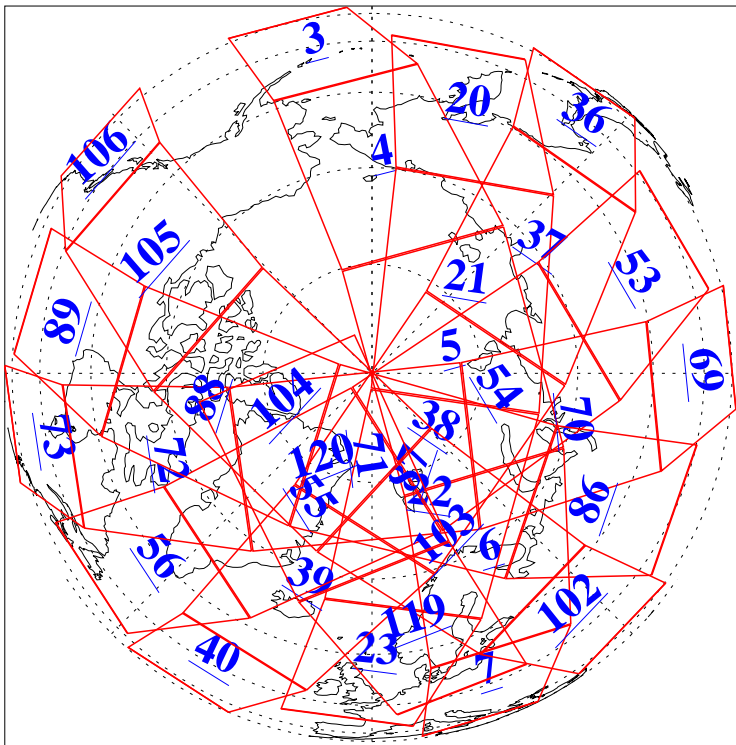

L1B Availability
AMSU Granules: 240
HSB Granules: 0
AIRS Granules: 240

15 Mar 2008
DoY 75
Aqua Day 2142
Granules: 1 to 120

Granules: 121 to 240

Legend: AMSU Available, HSB Available, AIRS Available

L1B Availability
AMSU Granules: 240
HSB Granules: 0
AIRS Granules: 240

15 Mar 2008
DoY 75
Aqua Day 2142
Ascending Granules

Descending Granules

Legend: AMSU Available, HSB Available, AIRS Available

L1B Availability
 AMSU Granules: 240
 HSB Granules: 0
 AIRS Granules: 240

15 Mar 2008
 DoY 75
 Aqua Day 2142

Northern Hemisphere Granules

Southern Hemisphere Granules

Legend: AMSU Available, HSB Available, AIRS Available