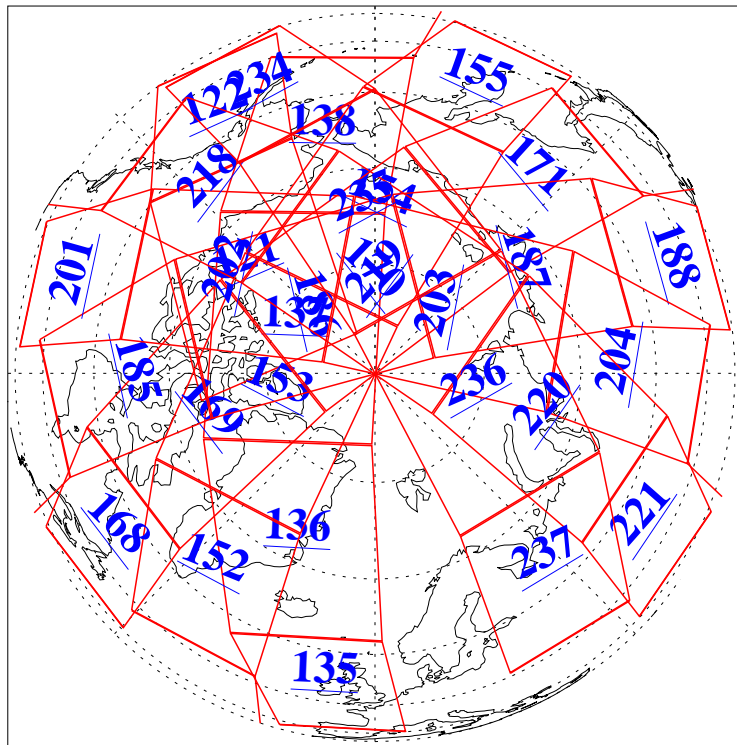

L1B Availability
AMSU Granules: 240
HSB Granules: 0
AIRS Granules: 240

15 Mar 2008
DoY 75
Aqua Day 2142
Granules: 1 to 120

Granules: 121 to 240

Legend: AMSU Available, HSB Available, AIRS Available

L1B Availability
AMSU Granules: 240
HSB Granules: 0
AIRS Granules: 240

15 Mar 2008
DoY 75
Aqua Day 2142
Ascending Granules

Descending Granules

Legend: AMSU Available, HSB Available, AIRS Available

L1B Availability
 AMSU Granules: 240
 HSB Granules: 0
 AIRS Granules: 240

15 Mar 2008
 DoY 75
 Aqua Day 2142

Northern Hemisphere Granules

Southern Hemisphere Granules

Legend: AMSU Available, HSB Available, AIRS Available