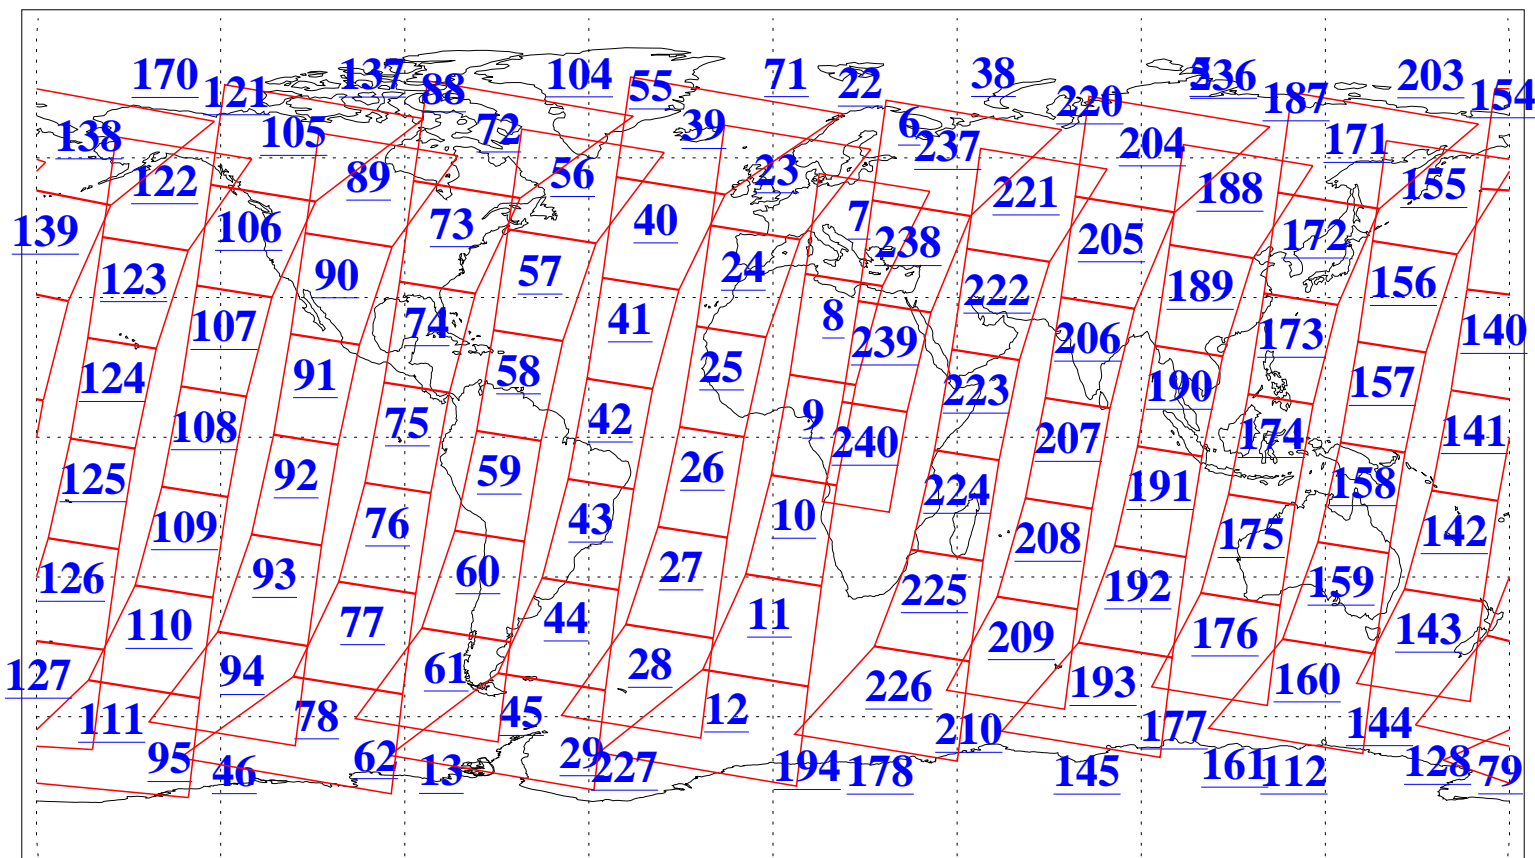

L1B Availability
AMSU Granules: 240
HSB Granules: 0
AIRS Granules: 240

15 Mar 2008
DoY 75
Aqua Day 2142
Granules: 1 to 120

Granules: 121 to 240

Legend: AMSU Available, HSB Available, AIRS Available

L1B Availability
AMSU Granules: 240
HSB Granules: 0
AIRS Granules: 240

15 Mar 2008
DoY 75
Aqua Day 2142
Ascending Granules

Descending Granules

Legend: AMSU Available, HSB Available, AIRS Available

L1B Availability
 AMSU Granules: 240
 HSB Granules: 0
 AIRS Granules: 240

15 Mar 2008
 DoY 75
 Aqua Day 2142

Northern Hemisphere Granules

Southern Hemisphere Granules

Legend: AMSU Available, HSB Available, AIRS Available