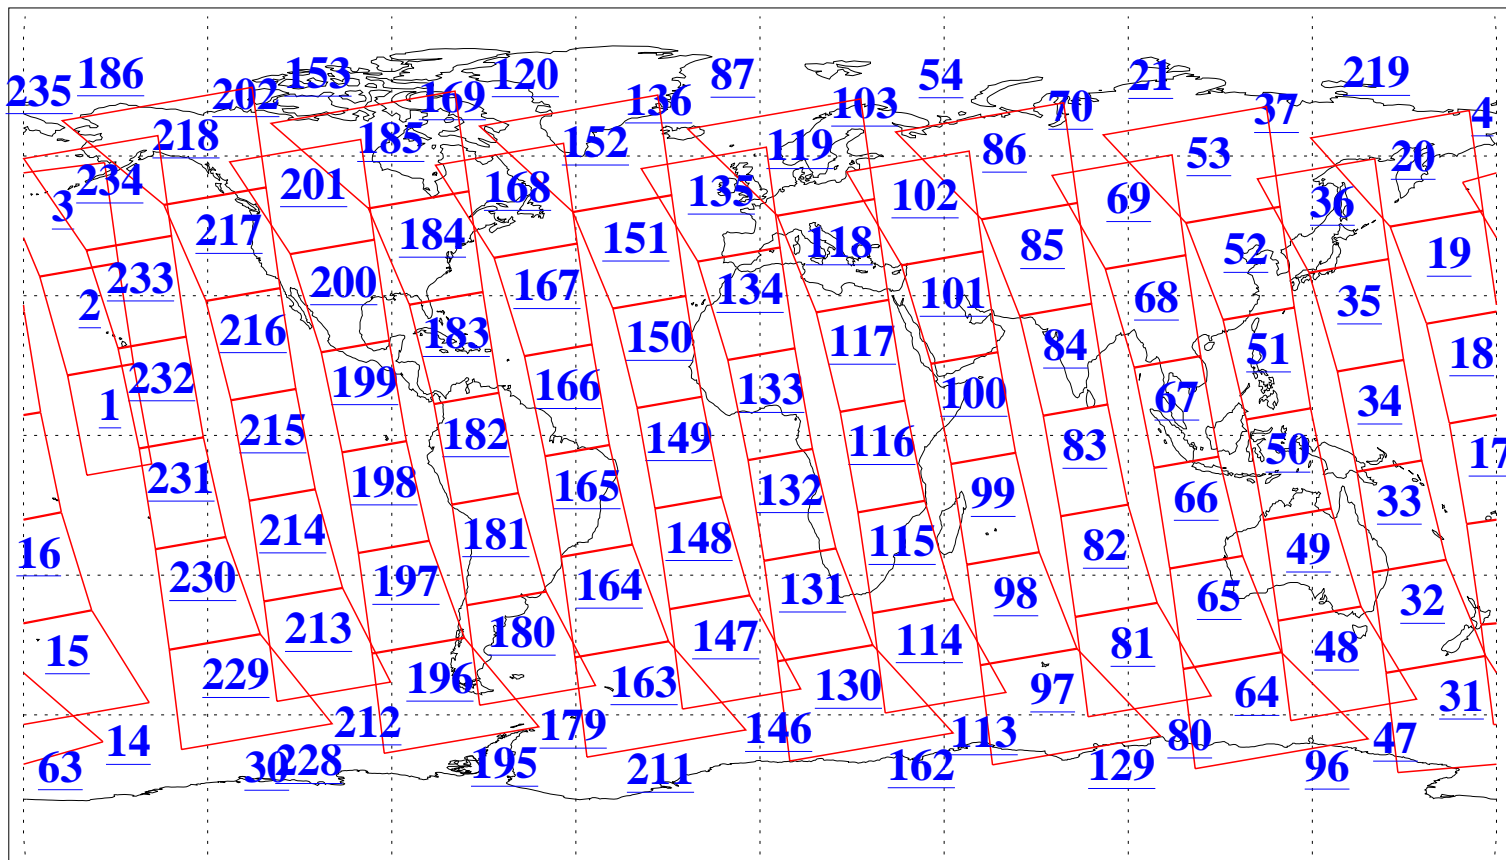

L1B Availability
AMSU Granules: 240
HSB Granules: 0
AIRS Granules: 240

15 Mar 2008
DoY 75
Aqua Day 2142
Granules: 1 to 120

Granules: 121 to 240

Legend: AMSU Available, HSB Available, AIRS Available

L1B Availability
AMSU Granules: 240
HSB Granules: 0
AIRS Granules: 240

15 Mar 2008
DoY 75
Aqua Day 2142
Ascending Granules

Descending Granules

Legend: AMSU Available, HSB Available, AIRS Available

L1B Availability
 AMSU Granules: 240
 HSB Granules: 0
 AIRS Granules: 240

15 Mar 2008
 DoY 75
 Aqua Day 2142

Northern Hemisphere Granules

Southern Hemisphere Granules

Legend: AMSU Available, HSB Available, AIRS Available