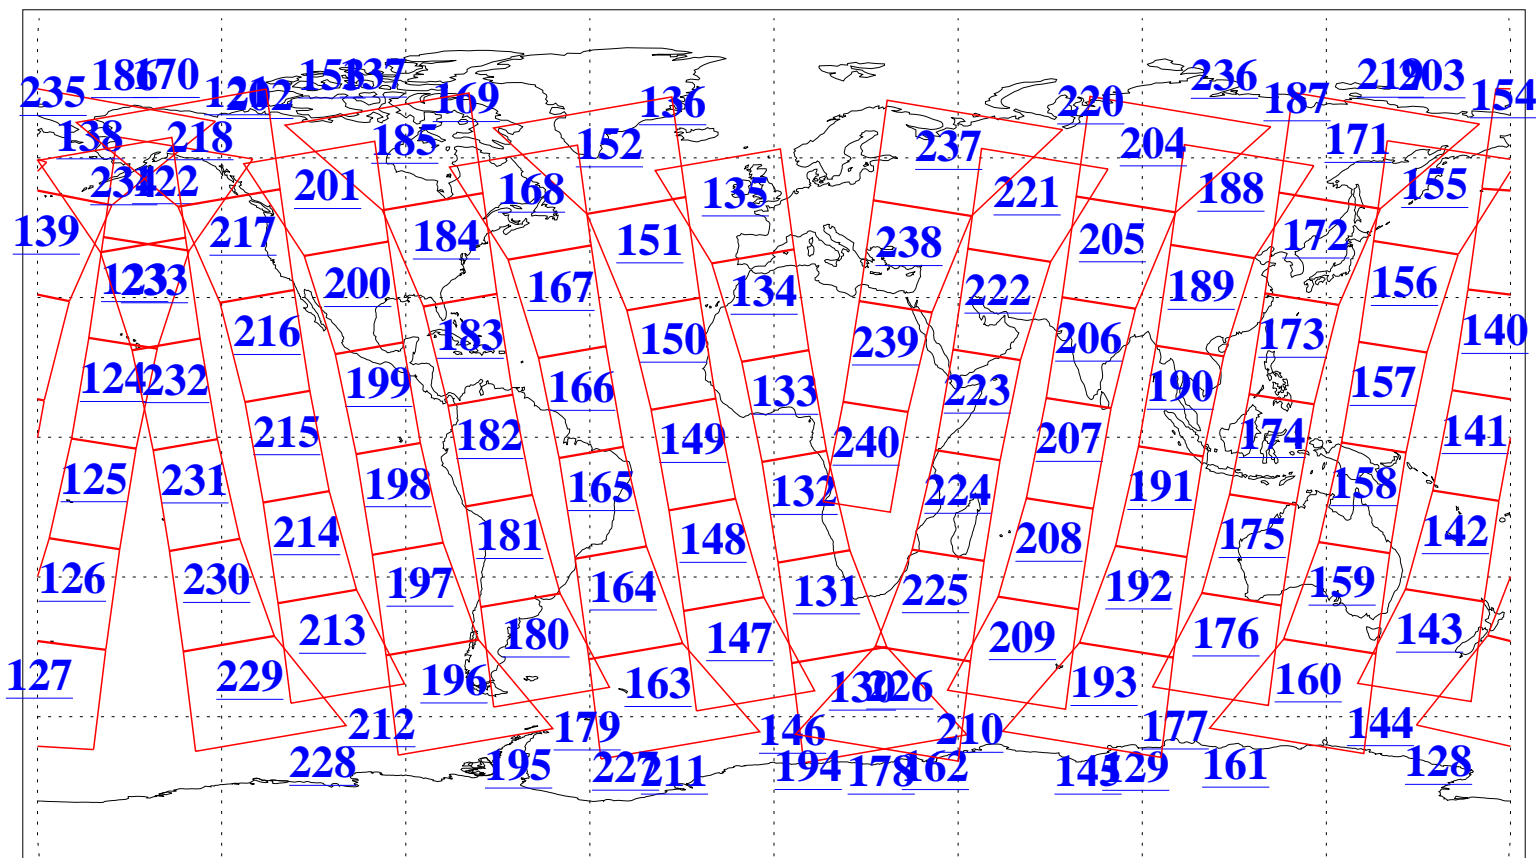

L1B Availability
AMSU Granules: 240
HSB Granules: 0
AIRS Granules: 240

15 Mar 2008
DoY 75
Aqua Day 2142
Granules: 1 to 120

Granules: 121 to 240

Legend: AMSU Available, HSB Available, AIRS Available

L1B Availability
AMSU Granules: 240
HSB Granules: 0
AIRS Granules: 240

15 Mar 2008
DoY 75
Aqua Day 2142
Ascending Granules

Descending Granules

Legend: AMSU Available, HSB Available, AIRS Available

L1B Availability
 AMSU Granules: 240
 HSB Granules: 0
 AIRS Granules: 240

15 Mar 2008
 DoY 75
 Aqua Day 2142

Northern Hemisphere Granules

Southern Hemisphere Granules

Legend: AMSU Available, HSB Available, AIRS Available