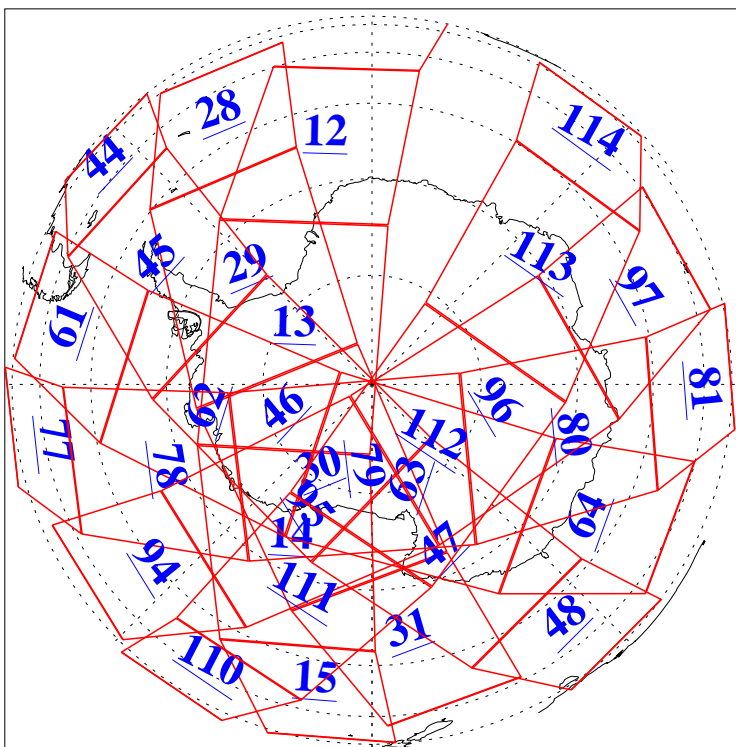

L1B Availability
AMSU Granules: 240
HSB Granules: 0
AIRS Granules: 240

15 Mar 2008
DoY 75
Aqua Day 2142
Granules: 1 to 120

Granules: 121 to 240

Legend: AMSU Available, HSB Available, AIRS Available

L1B Availability
AMSU Granules: 240
HSB Granules: 0
AIRS Granules: 240

15 Mar 2008
DoY 75
Aqua Day 2142
Ascending Granules

Descending Granules

Legend: AMSU Available, HSB Available, AIRS Available

L1B Availability
 AMSU Granules: 240
 HSB Granules: 0
 AIRS Granules: 240

15 Mar 2008
 DoY 75
 Aqua Day 2142

Northern Hemisphere Granules

Southern Hemisphere Granules

Legend: AMSU Available, HSB Available, AIRS Available