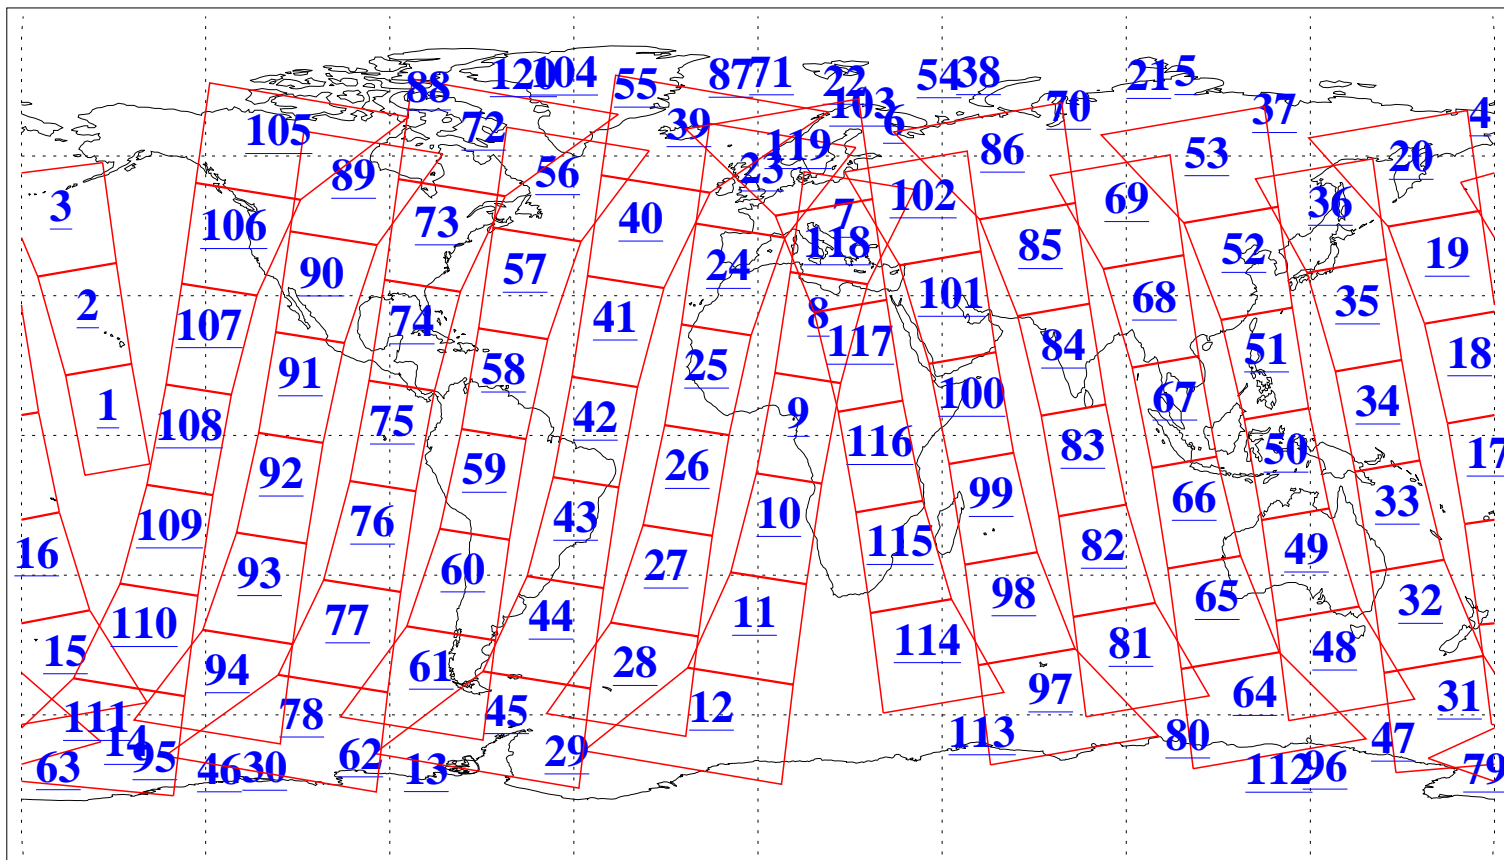

L1B Availability
AMSU Granules: 240
HSB Granules: 0
AIRS Granules: 240

15 Mar 2008
DoY 75
Aqua Day 2142
Granules: 1 to 120

Granules: 121 to 240

Legend: AMSU Available, HSB Available, AIRS Available

L1B Availability
AMSU Granules: 240
HSB Granules: 0
AIRS Granules: 240

15 Mar 2008
DoY 75
Aqua Day 2142
Ascending Granules

Descending Granules

Legend: AMSU Available, HSB Available, AIRS Available

L1B Availability
 AMSU Granules: 240
 HSB Granules: 0
 AIRS Granules: 240

15 Mar 2008
 DoY 75
 Aqua Day 2142

Northern Hemisphere Granules

Southern Hemisphere Granules

Legend: AMSU Available, HSB Available, AIRS Available