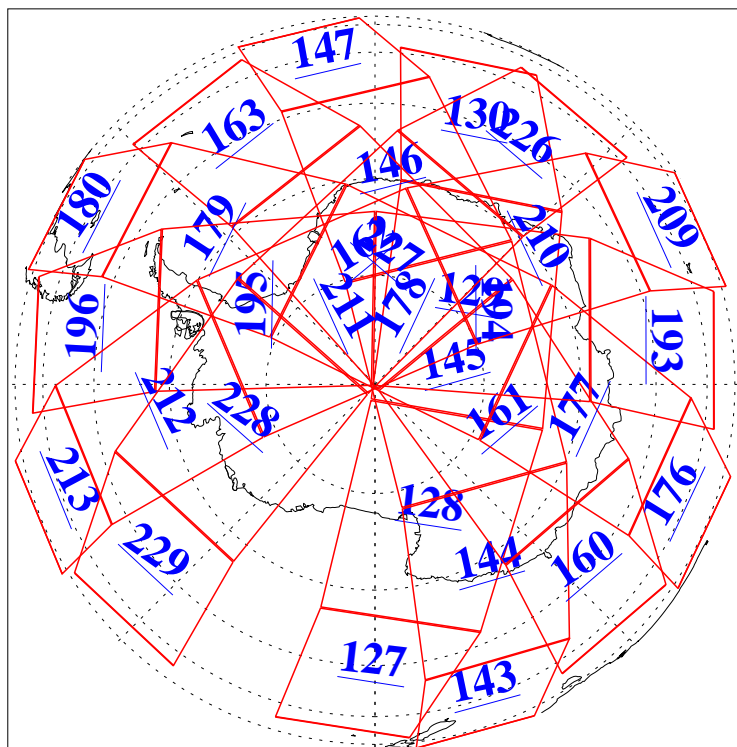

L1B Availability
AMSU Granules: 240
HSB Granules: 0
AIRS Granules: 240

15 Mar 2008
DoY 75
Aqua Day 2142
Granules: 1 to 120

Granules: 121 to 240

Legend: AMSU Available, HSB Available, AIRS Available

L1B Availability
AMSU Granules: 240
HSB Granules: 0
AIRS Granules: 240

15 Mar 2008
DoY 75
Aqua Day 2142
Ascending Granules

Descending Granules

Legend: AMSU Available, HSB Available, AIRS Available

L1B Availability
 AMSU Granules: 240
 HSB Granules: 0
 AIRS Granules: 240

15 Mar 2008
 DoY 75
 Aqua Day 2142

Northern Hemisphere Granules

Southern Hemisphere Granules

Legend: AMSU Available, HSB Available, AIRS Available