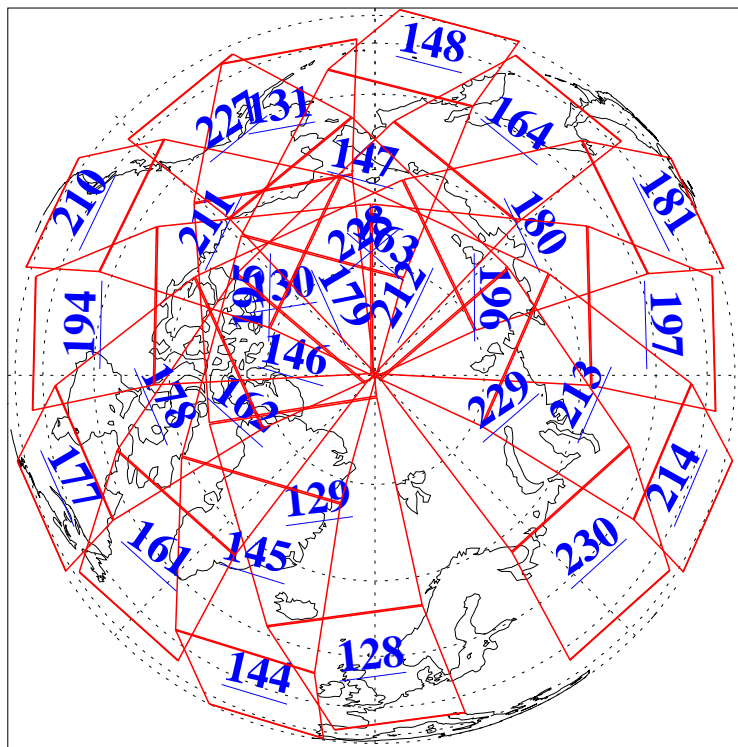

14 Mar 2008
DoY 74
Aqua Day 2141
Ascending Granules

Descending Granules

Legend: AMSU Available, HSB Available, AIRS Available

L1B Availability
 AMSU Granules: 240
 HSB Granules: 0
 AIRS Granules: 240

14 Mar 2008
 DoY 74
 Aqua Day 2141

Northern Hemisphere Granules

Southern Hemisphere Granules

Legend: AMSU Available, HSB Available, AIRS Available