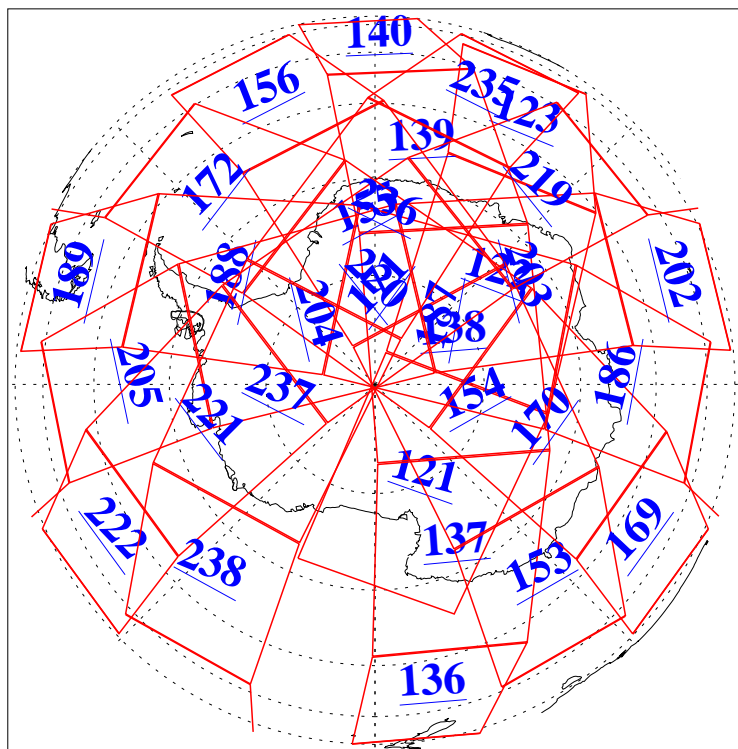

L1B Availability
AMSU Granules: 240
HSB Granules: 0
AIRS Granules: 240

14 Mar 2008
DoY 74
Aqua Day 2141
Granules: 1 to 120

Granules: 121 to 240

Legend: AMSU Available, HSB Available, AIRS Available

L1B Availability
AMSU Granules: 240
HSB Granules: 0
AIRS Granules: 240

14 Mar 2008
DoY 74
Aqua Day 2141
Ascending Granules

Descending Granules

Legend: AMSU Available, HSB Available, AIRS Available

L1B Availability
 AMSU Granules: 240
 HSB Granules: 0
 AIRS Granules: 240

14 Mar 2008
 DoY 74
 Aqua Day 2141

Northern Hemisphere Granules

Southern Hemisphere Granules

Legend: AMSU Available, HSB Available, AIRS Available