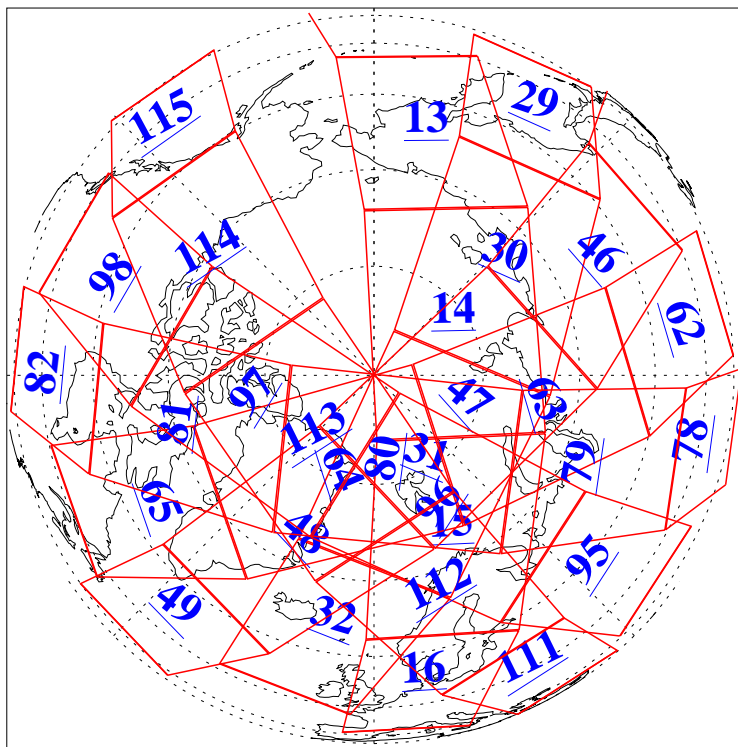

L1B Availability
AMSU Granules: 240
HSB Granules: 0
AIRS Granules: 240

14 Mar 2008
DoY 74
Aqua Day 2141
Granules: 1 to 120

Granules: 121 to 240

Legend: AMSU Available, HSB Available, AIRS Available

L1B Availability
AMSU Granules: 240
HSB Granules: 0
AIRS Granules: 240

14 Mar 2008
DoY 74
Aqua Day 2141
Ascending Granules

Descending Granules

Legend: AMSU Available, HSB Available, AIRS Available

L1B Availability
 AMSU Granules: 240
 HSB Granules: 0
 AIRS Granules: 240

14 Mar 2008
 DoY 74
 Aqua Day 2141

Northern Hemisphere Granules

Southern Hemisphere Granules

Legend: AMSU Available, HSB Available, AIRS Available