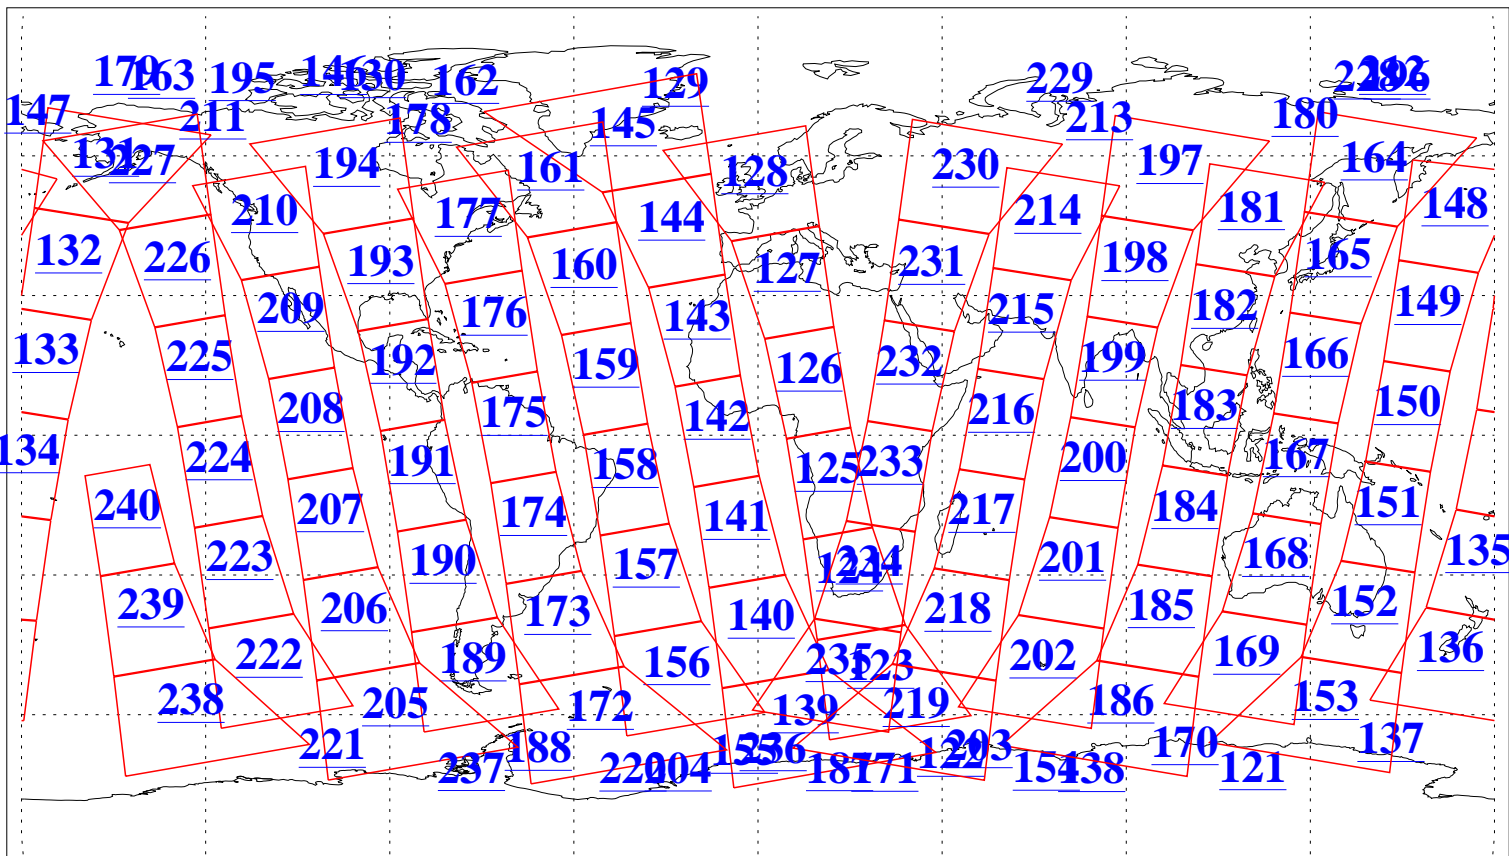

L1B Availability
AMSU Granules: 240
HSB Granules: 0
AIRS Granules: 240

14 Mar 2008
DoY 74
Aqua Day 2141
Granules: 1 to 120

Granules: 121 to 240

Legend: AMSU Available, HSB Available, AIRS Available

L1B Availability
AMSU Granules: 240
HSB Granules: 0
AIRS Granules: 240

14 Mar 2008
DoY 74
Aqua Day 2141
Ascending Granules

Descending Granules

Legend: AMSU Available, HSB Available, AIRS Available

L1B Availability
 AMSU Granules: 240
 HSB Granules: 0
 AIRS Granules: 240

14 Mar 2008
 DoY 74
 Aqua Day 2141