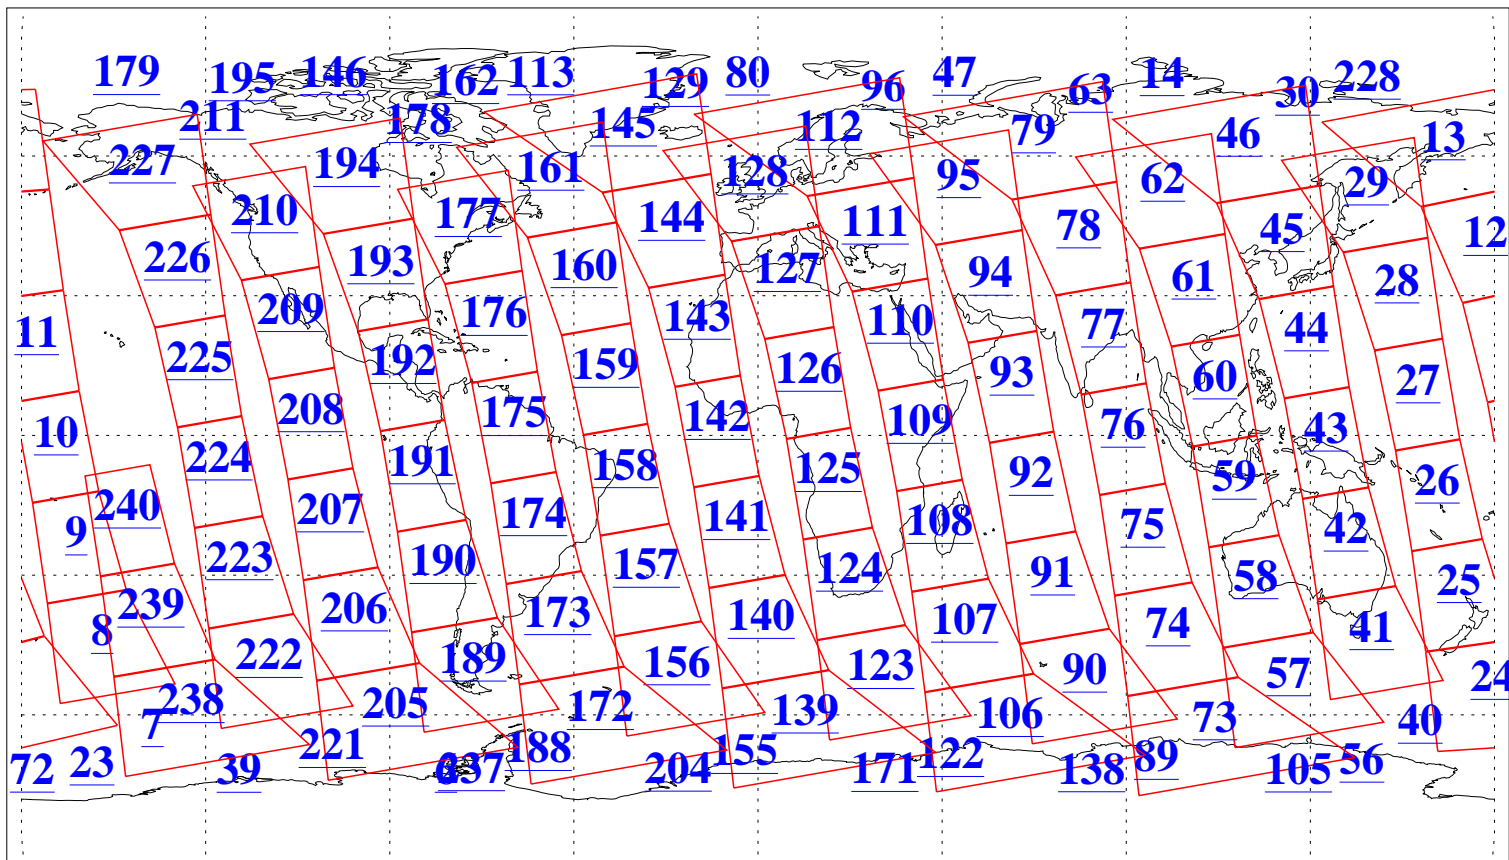

L1B Availability
AMSU Granules: 240
HSB Granules: 0
AIRS Granules: 240

14 Mar 2008
DoY 74
Aqua Day 2141
Granules: 1 to 120

Granules: 121 to 240

Legend: AMSU Available, HSB Available, AIRS Available

L1B Availability
AMSU Granules: 240
HSB Granules: 0
AIRS Granules: 240

14 Mar 2008
DoY 74
Aqua Day 2141
Ascending Granules

Descending Granules

Legend: AMSU Available, HSB Available, AIRS Available

L1B Availability
 AMSU Granules: 240
 HSB Granules: 0
 AIRS Granules: 240

14 Mar 2008
 DoY 74
 Aqua Day 2141

Northern Hemisphere Granules

Southern Hemisphere Granules

Legend: AMSU Available, HSB Available, AIRS Available