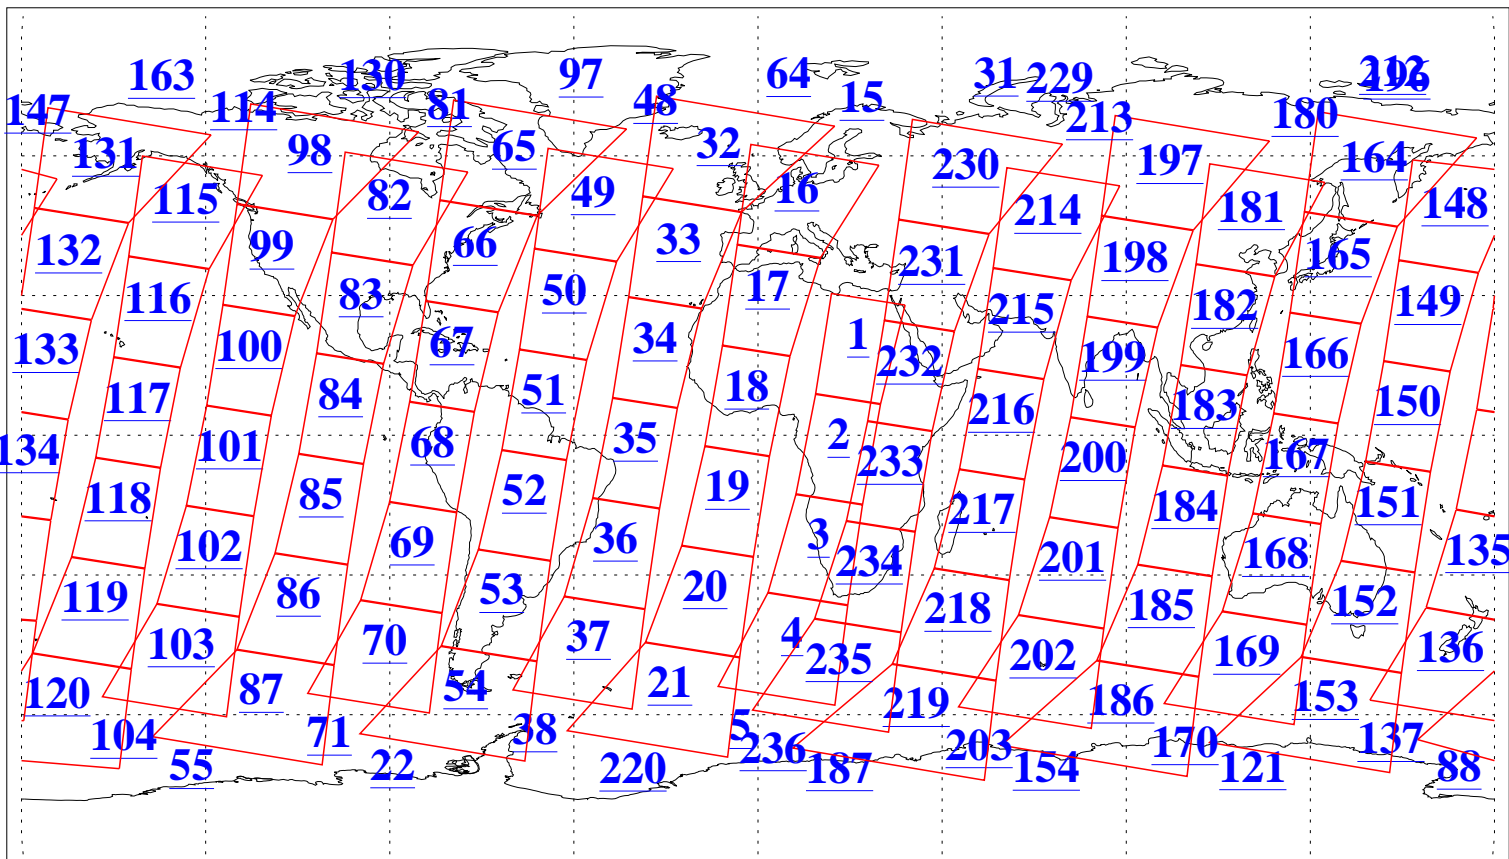

L1B Availability
AMSU Granules: 240
HSB Granules: 0
AIRS Granules: 240

14 Mar 2008
DoY 74
Aqua Day 2141
Granules: 1 to 120

Granules: 121 to 240

Legend: AMSU Available, HSB Available, AIRS Available

L1B Availability
AMSU Granules: 240
HSB Granules: 0
AIRS Granules: 240

14 Mar 2008
DoY 74
Aqua Day 2141
Ascending Granules

Descending Granules

Legend: AMSU Available, HSB Available, AIRS Available

L1B Availability
 AMSU Granules: 240
 HSB Granules: 0
 AIRS Granules: 240

14 Mar 2008
 DoY 74
 Aqua Day 2141

Northern Hemisphere Granules

Southern Hemisphere Granules

Legend: AMSU Available, HSB Available, AIRS Available