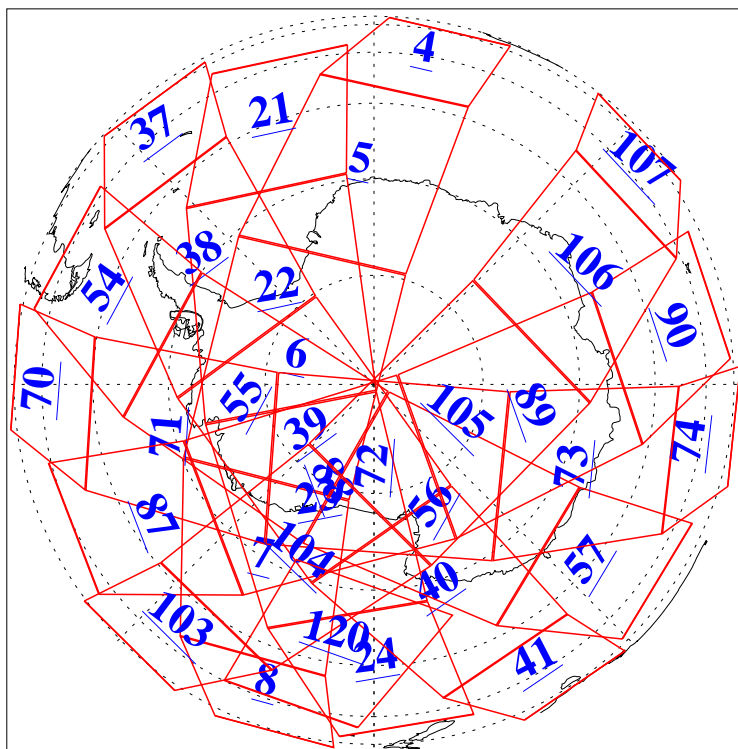

L1B Availability
AMSU Granules: 240
HSB Granules: 0
AIRS Granules: 240

14 Mar 2008
DoY 74
Aqua Day 2141
Granules: 1 to 120

Granules: 121 to 240

Legend: AMSU Available, HSB Available, AIRS Available

L1B Availability
AMSU Granules: 240
HSB Granules: 0
AIRS Granules: 240

14 Mar 2008
DoY 74
Aqua Day 2141
Ascending Granules

Descending Granules

Legend: AMSU Available, HSB Available, AIRS Available

L1B Availability
 AMSU Granules: 240
 HSB Granules: 0
 AIRS Granules: 240

14 Mar 2008
 DoY 74
 Aqua Day 2141

Northern Hemisphere Granules

Southern Hemisphere Granules

Legend: AMSU Available, HSB Available, AIRS Available