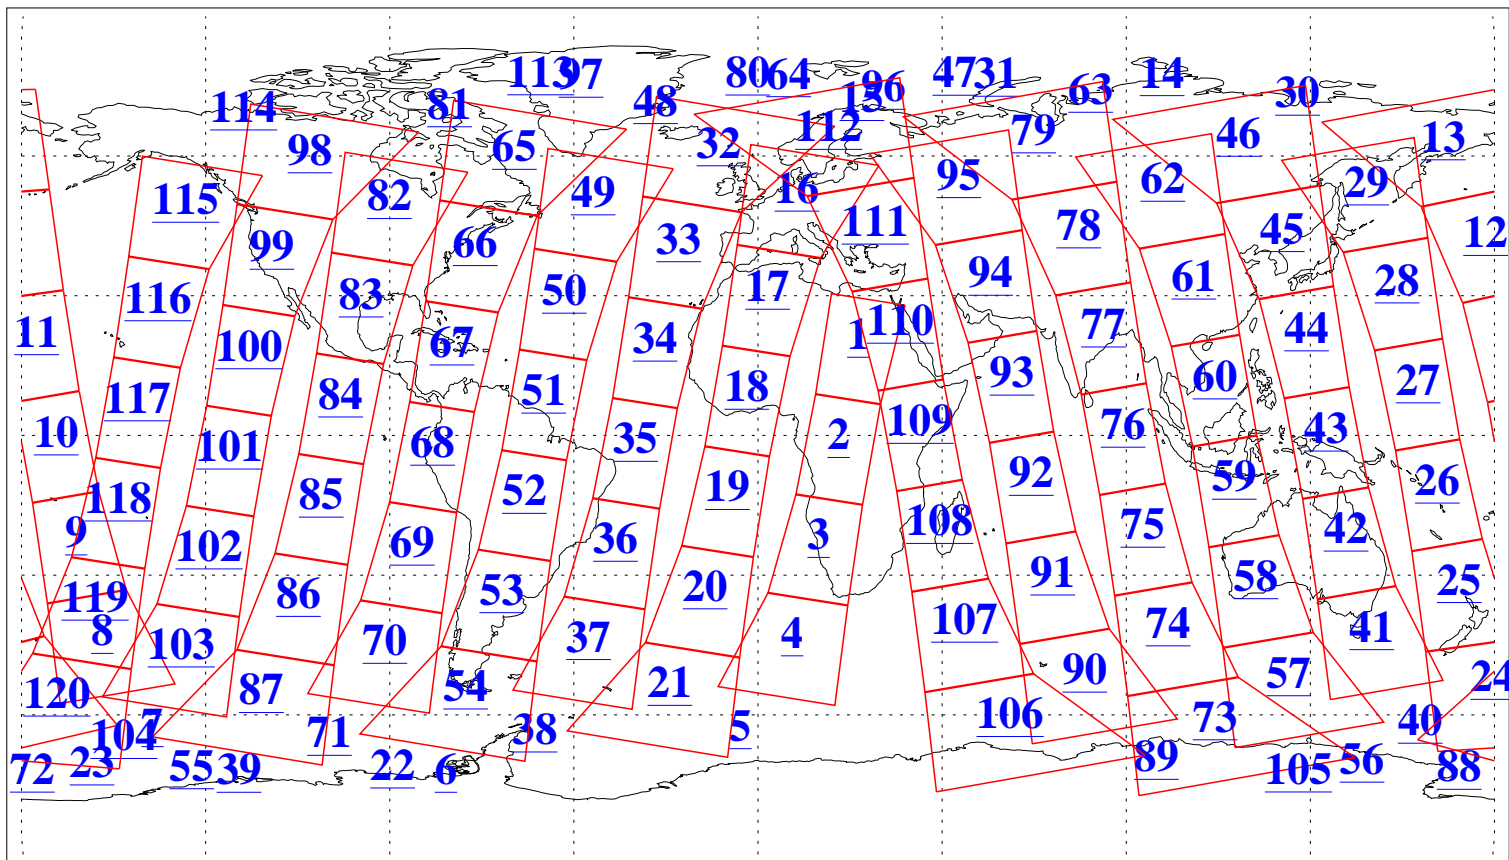

L1B Availability
AMSU Granules: 240
HSB Granules: 0
AIRS Granules: 240

14 Mar 2008
DoY 74
Aqua Day 2141
Granules: 1 to 120

Granules: 121 to 240

Legend: AMSU Available, HSB Available, AIRS Available

L1B Availability
AMSU Granules: 240
HSB Granules: 0
AIRS Granules: 240

14 Mar 2008
DoY 74
Aqua Day 2141
Ascending Granules

Descending Granules

Legend: AMSU Available, HSB Available, AIRS Available

L1B Availability
 AMSU Granules: 240
 HSB Granules: 0
 AIRS Granules: 240

14 Mar 2008
 DoY 74
 Aqua Day 2141

Northern Hemisphere Granules

Southern Hemisphere Granules

Legend: AMSU Available, HSB Available, AIRS Available