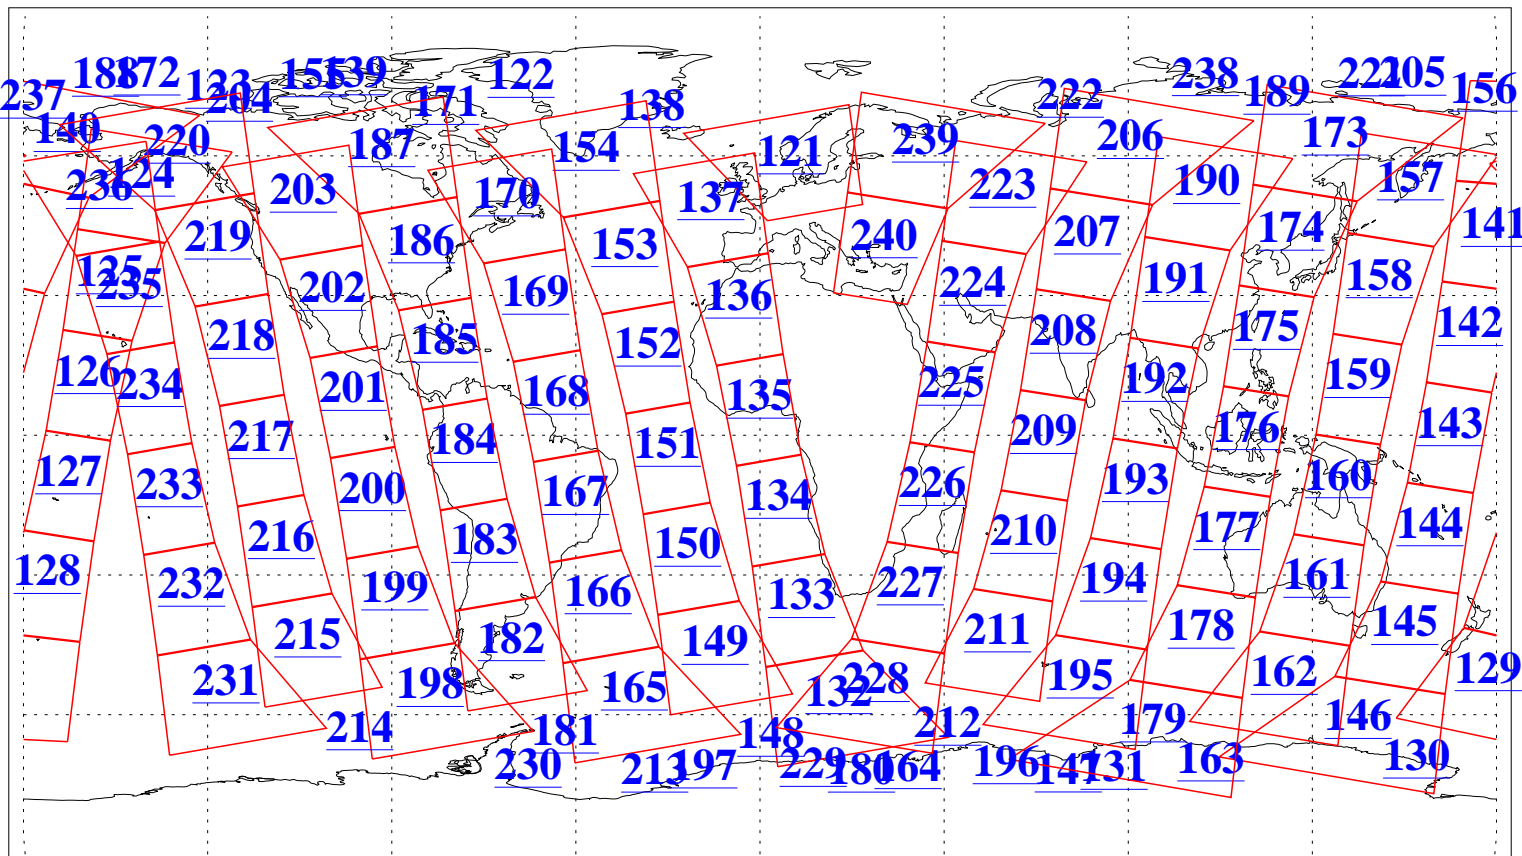

L1B Availability  
AMSU Granules: 240  
HSB Granules: 0  
AIRS Granules: 240

13 Mar 2008  
DoY 73  
Aqua Day 2140  
Granules: 1 to 120

Granules: 121 to 240

Legend: AMSU Available, HSB Available, AIRS Available

L1B Availability  
 AMSU Granules: 240  
 HSB Granules: 0  
 AIRS Granules: 240

13 Mar 2008  
 DoY 73  
 Aqua Day 2140

Ascending Granules

Descending Granules

Legend: AMSU Available, HSB Available, AIRS Available

L1B Availability  
 AMSU Granules: 240  
 HSB Granules: 0  
 AIRS Granules: 240

13 Mar 2008  
 DoY 73  
 Aqua Day 2140

Northern Hemisphere Granules

Southern Hemisphere Granules

Legend: AMSU Available, HSB Available, AIRS Available