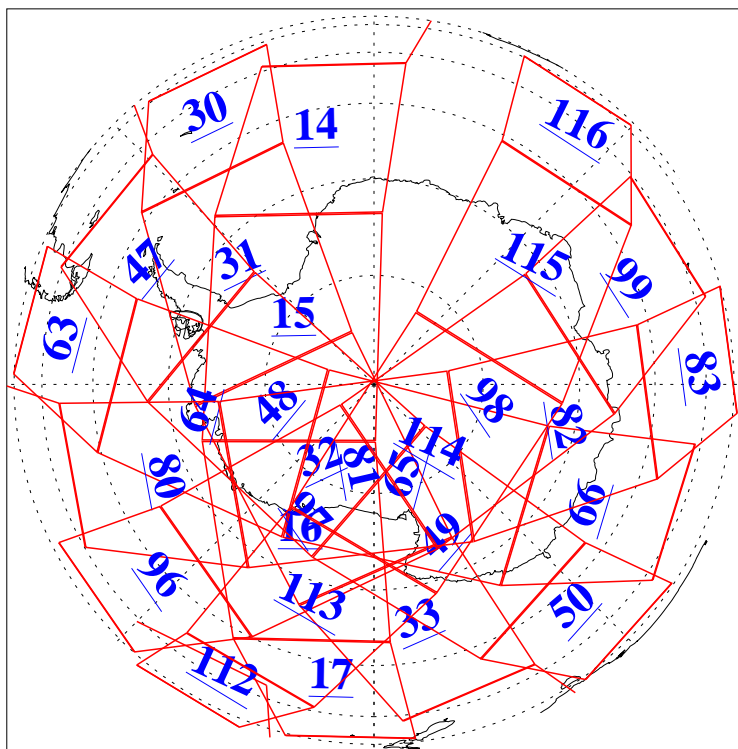

L1B Availability  
AMSU Granules: 240  
HSB Granules: 0  
AIRS Granules: 240

13 Mar 2008  
DoY 73  
Aqua Day 2140  
Granules: 1 to 120

Granules: 121 to 240

Legend: AMSU Available, HSB Available, AIRS Available

L1B Availability  
 AMSU Granules: 240  
 HSB Granules: 0  
 AIRS Granules: 240

13 Mar 2008  
 DoY 73  
 Aqua Day 2140

Ascending Granules

Descending Granules

Legend: AMSU Available, HSB Available, AIRS Available

L1B Availability  
 AMSU Granules: 240  
 HSB Granules: 0  
 AIRS Granules: 240

13 Mar 2008  
 DoY 73  
 Aqua Day 2140

Northern Hemisphere Granules

Southern Hemisphere Granules

Legend: AMSU Available, HSB Available, AIRS Available