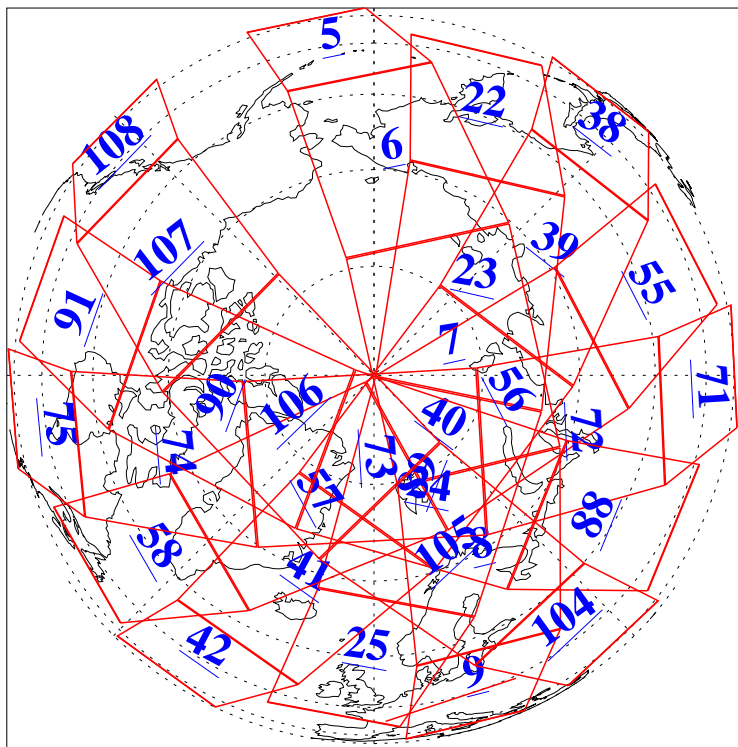

L1B Availability  
AMSU Granules: 240  
HSB Granules: 0  
AIRS Granules: 240

13 Mar 2008  
DoY 73  
Aqua Day 2140  
Granules: 1 to 120

Granules: 121 to 240

Legend: AMSU Available, HSB Available, AIRS Available

L1B Availability  
 AMSU Granules: 240  
 HSB Granules: 0  
 AIRS Granules: 240

13 Mar 2008  
 DoY 73  
 Aqua Day 2140

Ascending Granules

Descending Granules

Legend: AMSU Available, HSB Available, AIRS Available

L1B Availability  
 AMSU Granules: 240  
 HSB Granules: 0  
 AIRS Granules: 240

13 Mar 2008  
 DoY 73  
 Aqua Day 2140

Northern Hemisphere Granules

Southern Hemisphere Granules

Legend: AMSU Available, HSB Available, AIRS Available