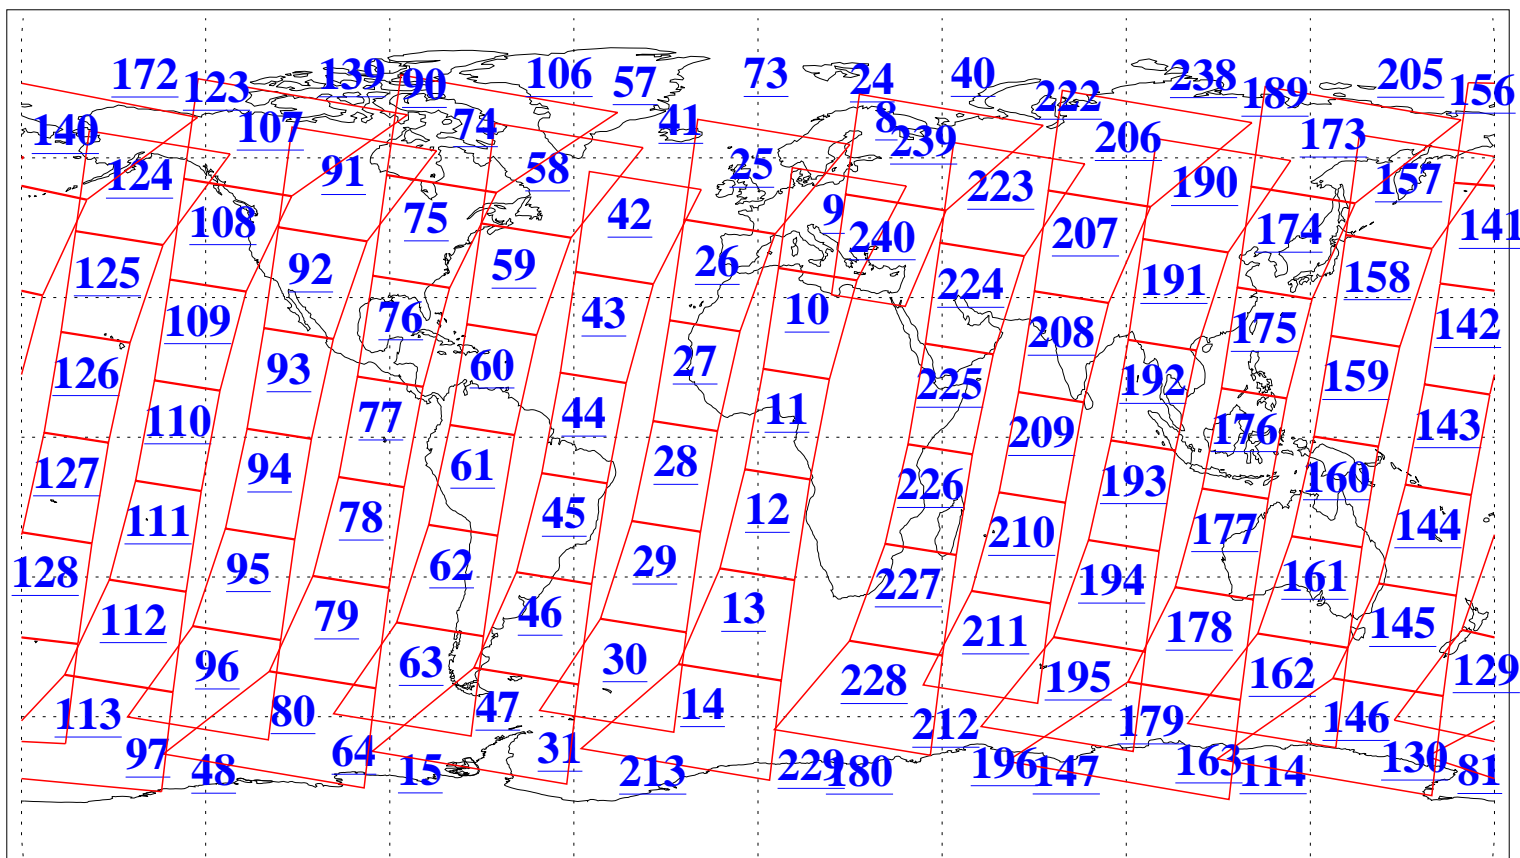

L1B Availability  
AMSU Granules: 240  
HSB Granules: 0  
AIRS Granules: 240

13 Mar 2008  
DoY 73  
Aqua Day 2140  
Granules: 1 to 120

Granules: 121 to 240

Legend: AMSU Available, HSB Available, AIRS Available

L1B Availability  
 AMSU Granules: 240  
 HSB Granules: 0  
 AIRS Granules: 240

13 Mar 2008  
 DoY 73  
 Aqua Day 2140

Ascending Granules

Descending Granules

Legend: AMSU Available, HSB Available, AIRS Available

L1B Availability  
 AMSU Granules: 240  
 HSB Granules: 0  
 AIRS Granules: 240

13 Mar 2008  
 DoY 73  
 Aqua Day 2140

Northern Hemisphere Granules

Southern Hemisphere Granules

Legend: AMSU Available, HSB Available, AIRS Available