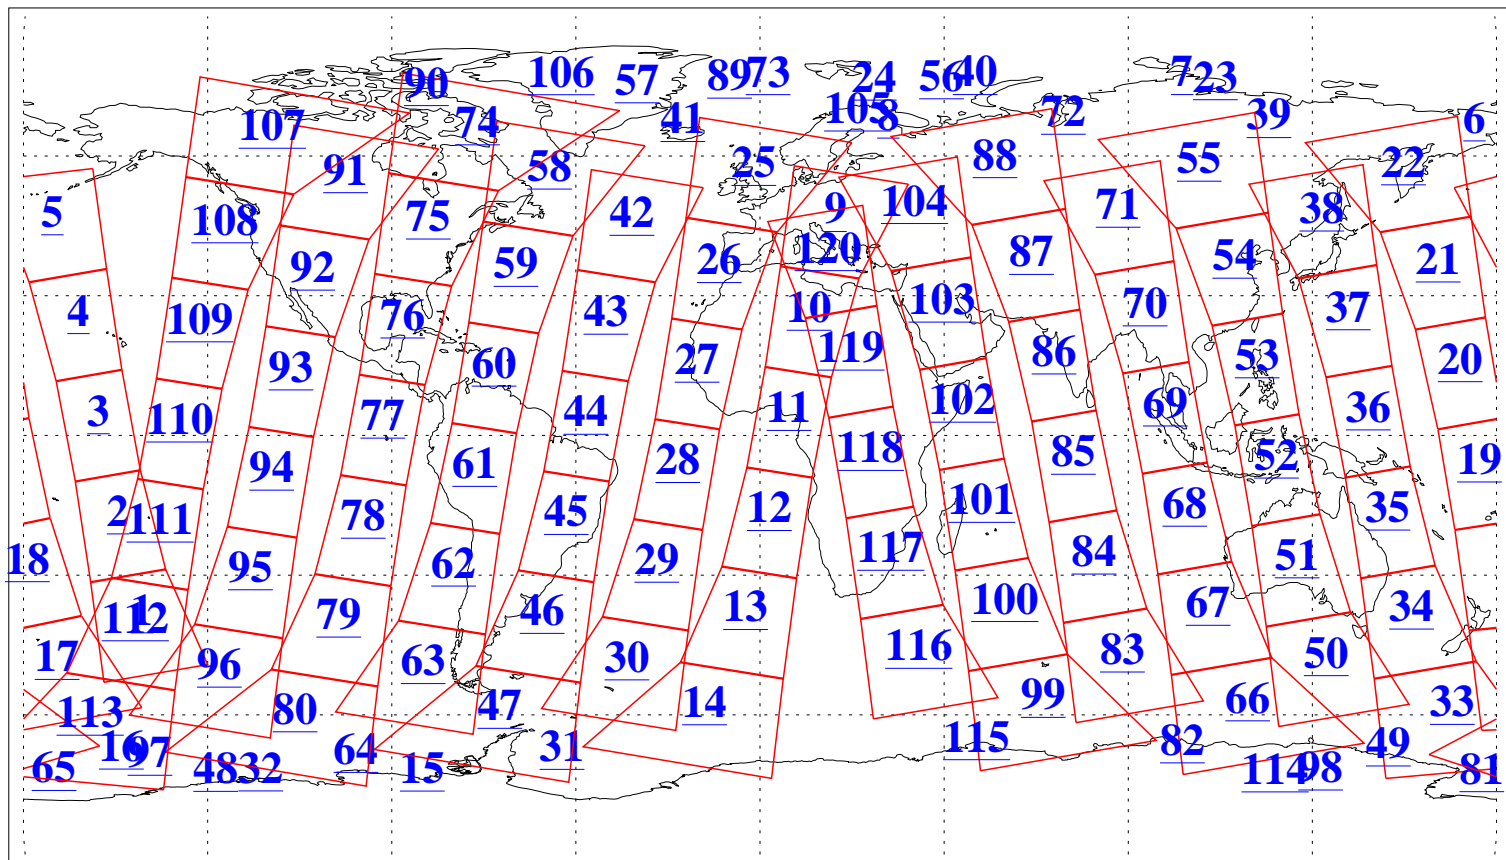

L1B Availability  
AMSU Granules: 240  
HSB Granules: 0  
AIRS Granules: 240

13 Mar 2008  
DoY 73  
Aqua Day 2140  
Granules: 1 to 120

Granules: 121 to 240

Legend: AMSU Available, HSB Available, AIRS Available

L1B Availability  
 AMSU Granules: 240  
 HSB Granules: 0  
 AIRS Granules: 240

13 Mar 2008  
 DoY 73  
 Aqua Day 2140

Ascending Granules

Descending Granules

Legend: AMSU Available, HSB Available, AIRS Available

L1B Availability  
 AMSU Granules: 240  
 HSB Granules: 0  
 AIRS Granules: 240

13 Mar 2008  
 DoY 73  
 Aqua Day 2140

Northern Hemisphere Granules

Southern Hemisphere Granules

Legend: AMSU Available, HSB Available, AIRS Available