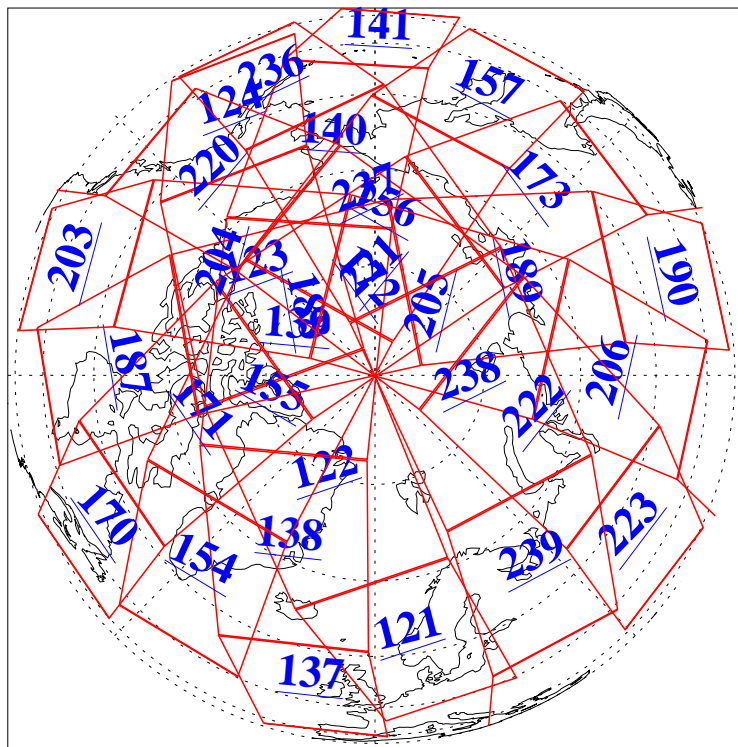

L1B Availability  
AMSU Granules: 240  
HSB Granules: 0  
AIRS Granules: 240

13 Mar 2008  
DoY 73  
Aqua Day 2140  
Granules: 1 to 120

Granules: 121 to 240

Legend: AMSU Available, HSB Available, AIRS Available

L1B Availability  
 AMSU Granules: 240  
 HSB Granules: 0  
 AIRS Granules: 240

13 Mar 2008  
 DoY 73  
 Aqua Day 2140

Ascending Granules

Descending Granules

Legend: AMSU Available, HSB Available, AIRS Available

L1B Availability  
 AMSU Granules: 240  
 HSB Granules: 0  
 AIRS Granules: 240

13 Mar 2008  
 DoY 73  
 Aqua Day 2140

Northern Hemisphere Granules

Southern Hemisphere Granules

Legend: AMSU Available, HSB Available, AIRS Available