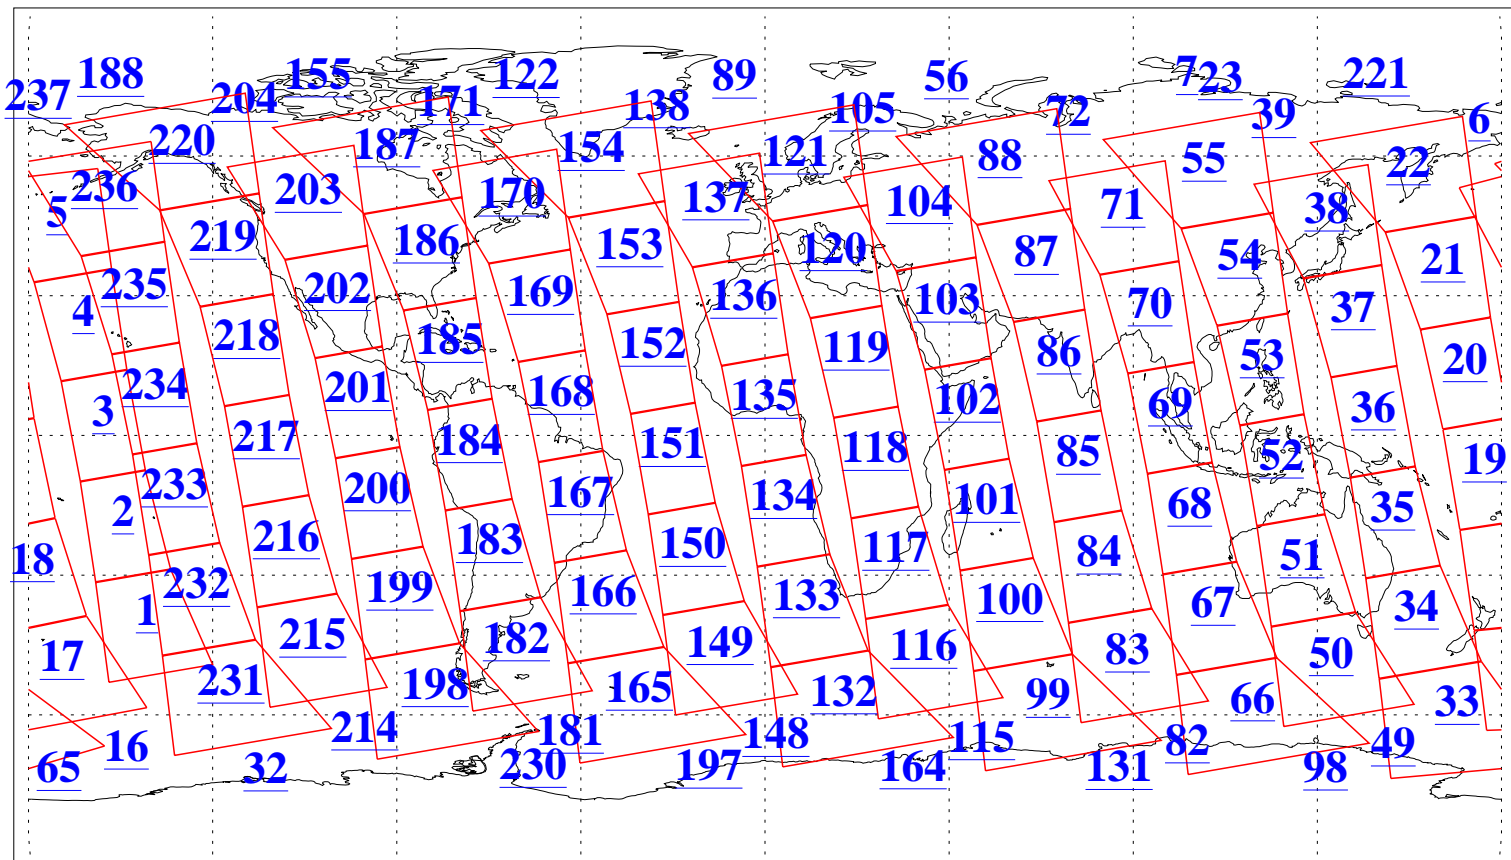

L1B Availability  
AMSU Granules: 240  
HSB Granules: 0  
AIRS Granules: 240

13 Mar 2008  
DoY 73  
Aqua Day 2140  
Granules: 1 to 120

Granules: 121 to 240

Legend: AMSU Available, HSB Available, AIRS Available

L1B Availability  
 AMSU Granules: 240  
 HSB Granules: 0  
 AIRS Granules: 240

13 Mar 2008  
 DoY 73  
 Aqua Day 2140

Ascending Granules

Descending Granules

Legend: AMSU Available, HSB Available, AIRS Available

L1B Availability  
 AMSU Granules: 240  
 HSB Granules: 0  
 AIRS Granules: 240

13 Mar 2008  
 DoY 73  
 Aqua Day 2140

Northern Hemisphere Granules

Southern Hemisphere Granules

Legend: AMSU Available, HSB Available, AIRS Available