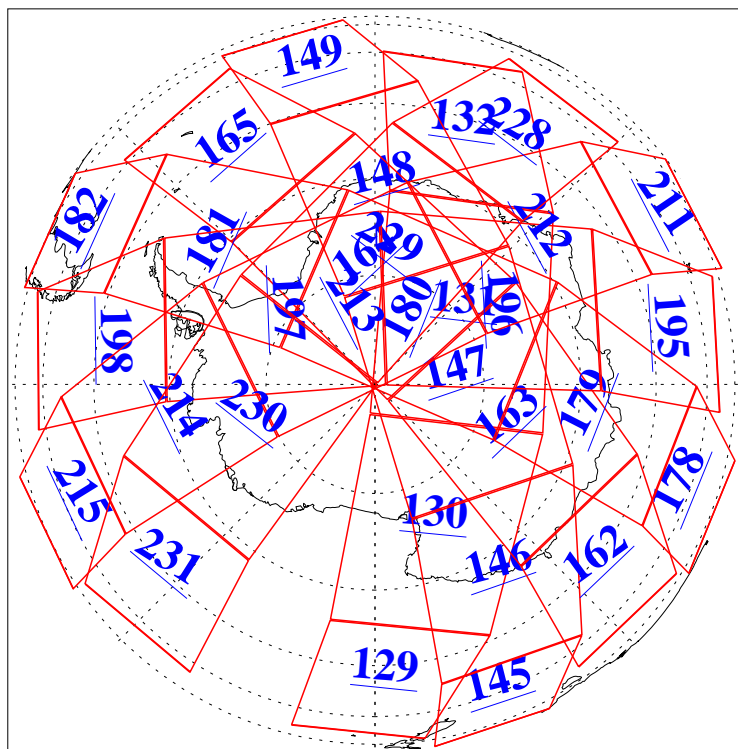

L1B Availability  
 AMSU Granules: 240  
 HSB Granules: 0  
 AIRS Granules: 240

13 Mar 2008  
 DoY 73  
 Aqua Day 2140

Ascending Granules

Descending Granules

Legend: AMSU Available, HSB Available, AIRS Available

L1B Availability  
 AMSU Granules: 240  
 HSB Granules: 0  
 AIRS Granules: 240

13 Mar 2008  
 DoY 73  
 Aqua Day 2140

Northern Hemisphere Granules

Southern Hemisphere Granules

Legend: AMSU Available, HSB Available, AIRS Available