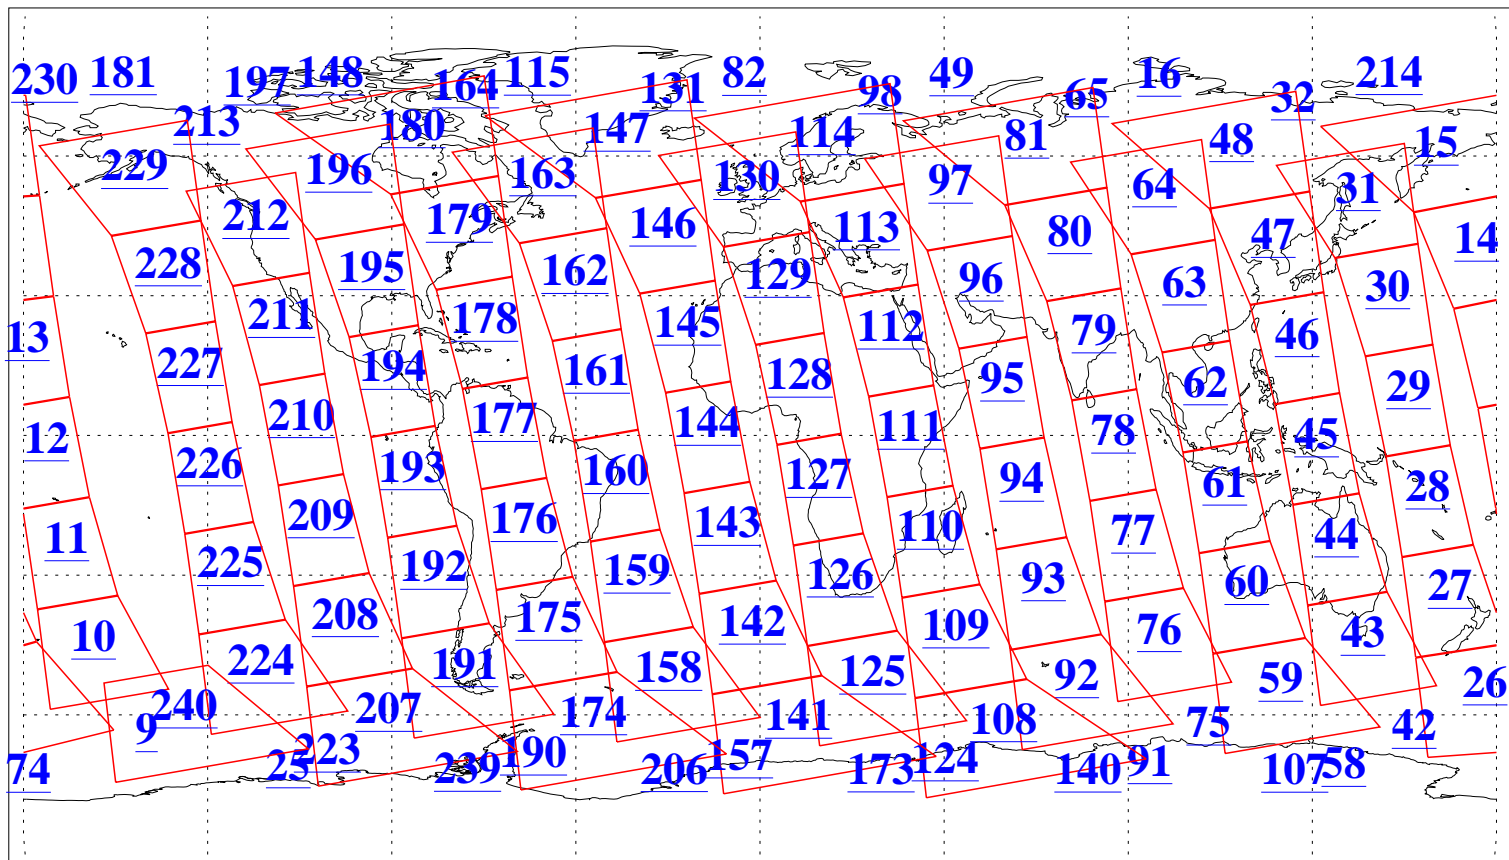

L1B Availability
AMSU Granules: 240
HSB Granules: 0
AIRS Granules: 240

12 Mar 2008
DoY 72
Aqua Day 2139
Granules: 1 to 120

Granules: 121 to 240

Legend: AMSU Available, HSB Available, AIRS Available

L1B Availability
AMSU Granules: 240
HSB Granules: 0
AIRS Granules: 240

12 Mar 2008
DoY 72
Aqua Day 2139

Ascending Granules

Descending Granules

Legend: AMSU Available, HSB Available, AIRS Available

L1B Availability
 AMSU Granules: 240
 HSB Granules: 0
 AIRS Granules: 240

12 Mar 2008
 DoY 72
 Aqua Day 2139

Northern Hemisphere Granules

Southern Hemisphere Granules

Legend: AMSU Available, HSB Available, AIRS Available