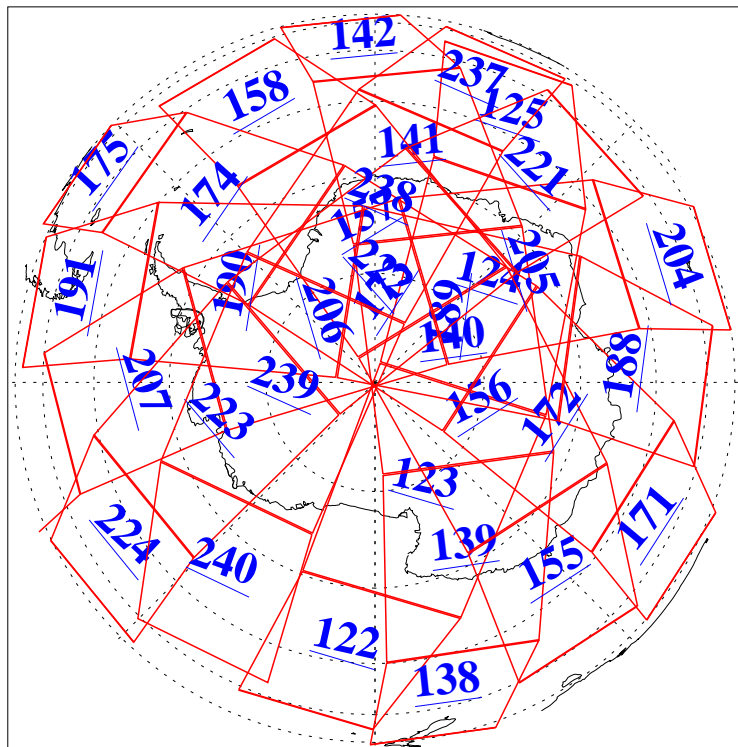

L1B Availability
AMSU Granules: 240
HSB Granules: 0
AIRS Granules: 240

12 Mar 2008
DoY 72
Aqua Day 2139
Granules: 1 to 120

Granules: 121 to 240

Legend: AMSU Available, HSB Available, AIRS Available

L1B Availability
AMSU Granules: 240
HSB Granules: 0
AIRS Granules: 240

12 Mar 2008
DoY 72
Aqua Day 2139

Ascending Granules

Descending Granules

Legend: AMSU Available, HSB Available, AIRS Available

L1B Availability
 AMSU Granules: 240
 HSB Granules: 0
 AIRS Granules: 240

12 Mar 2008
 DoY 72
 Aqua Day 2139

Northern Hemisphere Granules

Southern Hemisphere Granules

Legend: AMSU Available, HSB Available, AIRS Available