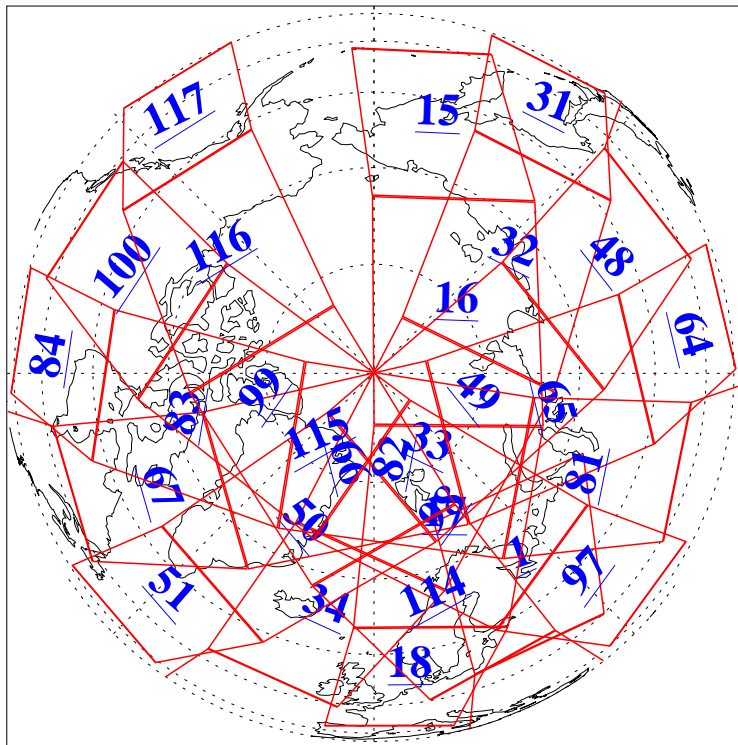

L1B Availability
AMSU Granules: 240
HSB Granules: 0
AIRS Granules: 240

12 Mar 2008
DoY 72
Aqua Day 2139
Granules: 1 to 120

Granules: 121 to 240

Legend: AMSU Available, HSB Available, AIRS Available

L1B Availability
AMSU Granules: 240
HSB Granules: 0
AIRS Granules: 240

12 Mar 2008
DoY 72
Aqua Day 2139

Ascending Granules

Descending Granules

Legend: AMSU Available, HSB Available, AIRS Available

L1B Availability
 AMSU Granules: 240
 HSB Granules: 0
 AIRS Granules: 240

12 Mar 2008
 DoY 72
 Aqua Day 2139

Northern Hemisphere Granules

Southern Hemisphere Granules

Legend: AMSU Available, HSB Available, AIRS Available