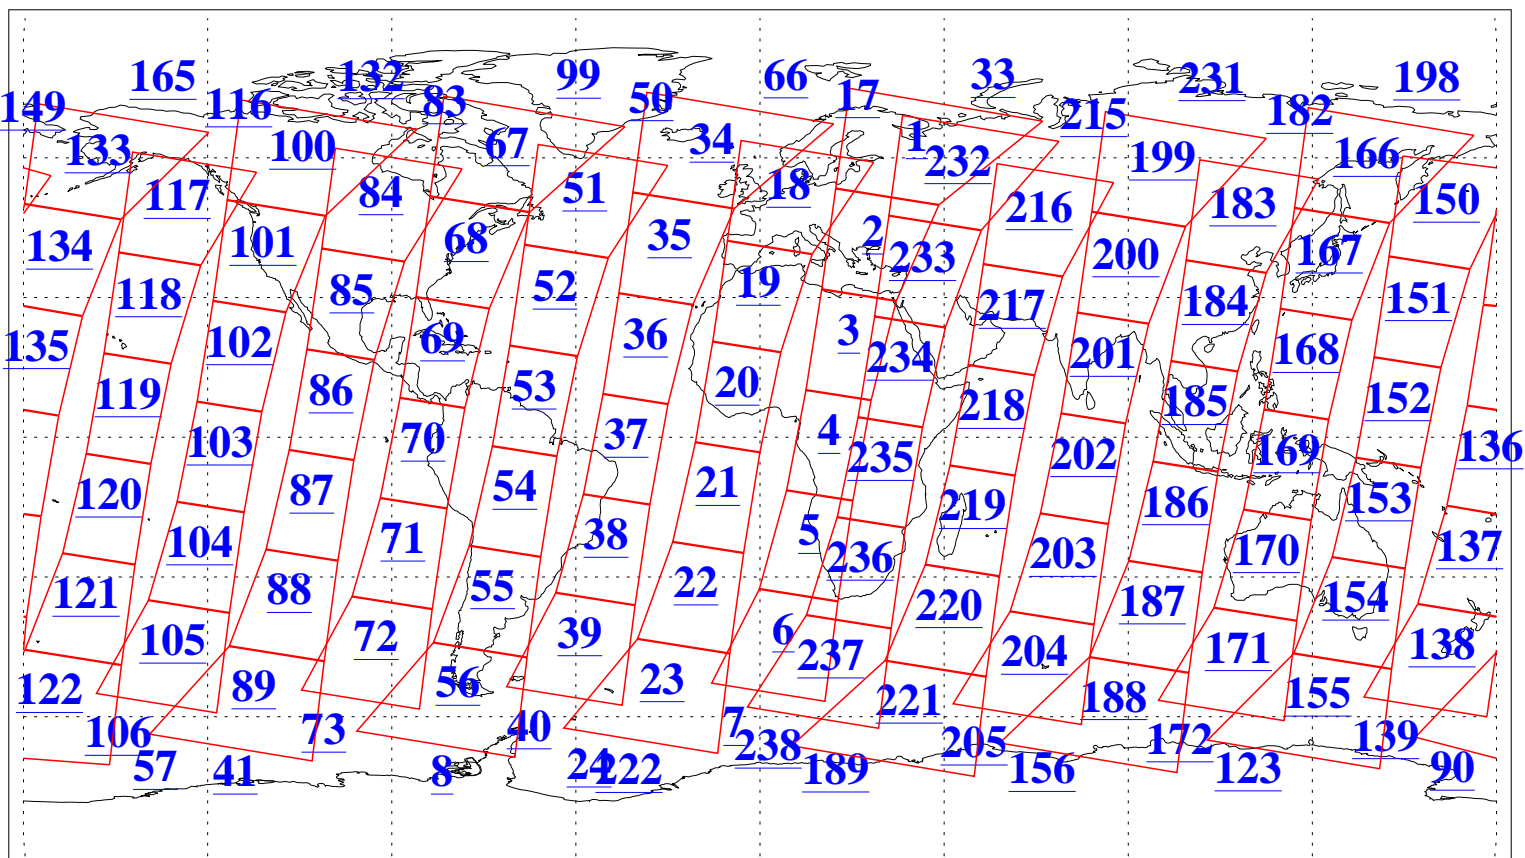

L1B Availability
AMSU Granules: 240
HSB Granules: 0
AIRS Granules: 240

12 Mar 2008
DoY 72
Aqua Day 2139
Granules: 1 to 120

Granules: 121 to 240

Legend: AMSU Available, HSB Available, AIRS Available

L1B Availability
AMSU Granules: 240
HSB Granules: 0
AIRS Granules: 240

12 Mar 2008
DoY 72
Aqua Day 2139

Ascending Granules

Descending Granules

Legend: AMSU Available, HSB Available, AIRS Available

L1B Availability
 AMSU Granules: 240
 HSB Granules: 0
 AIRS Granules: 240

12 Mar 2008
 DoY 72
 Aqua Day 2139

Northern Hemisphere Granules

Southern Hemisphere Granules

Legend: AMSU Available, HSB Available, AIRS Available