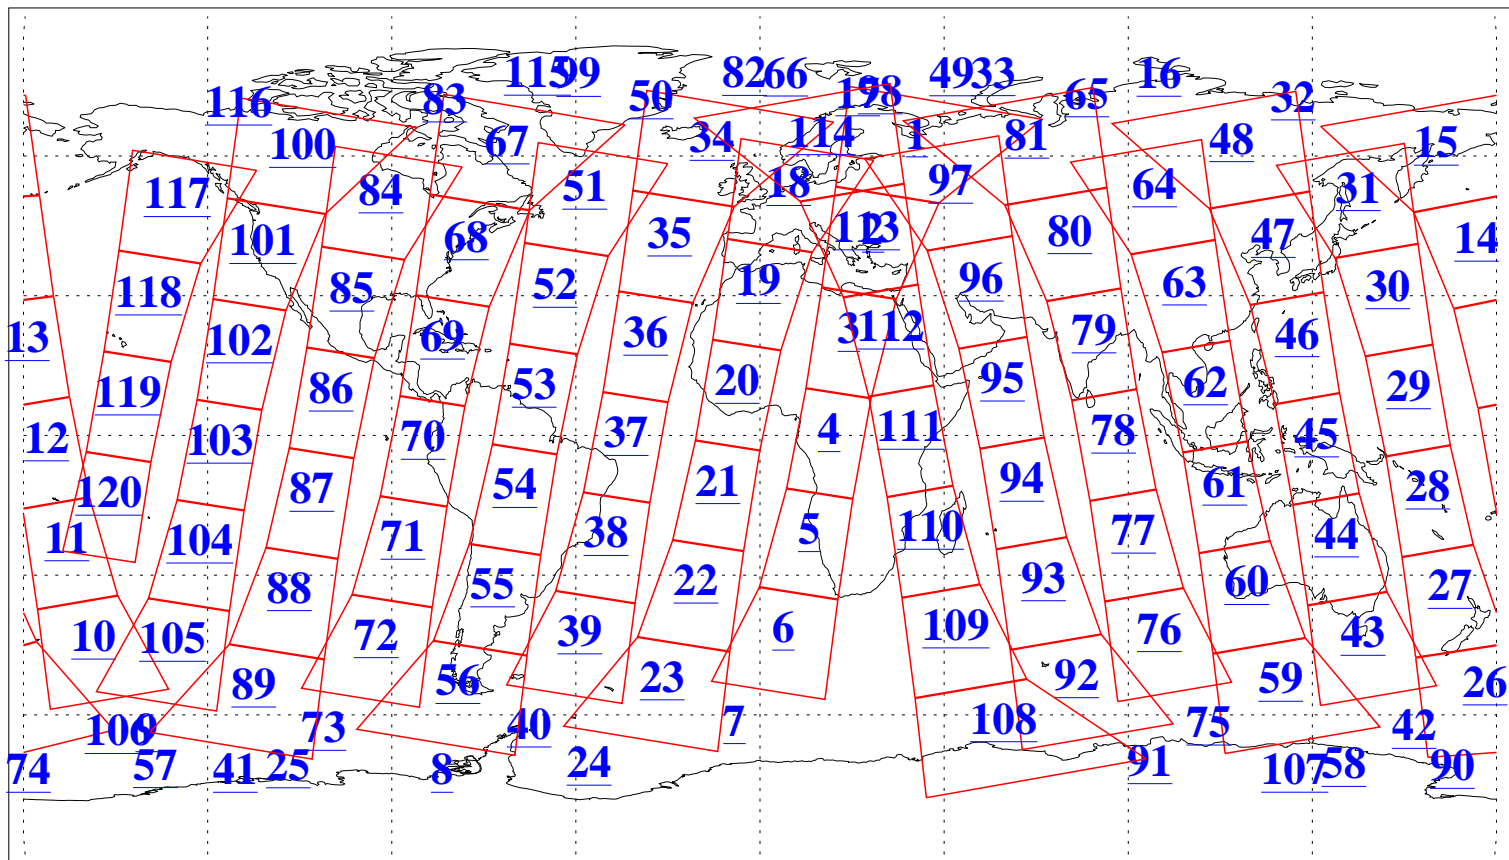

L1B Availability
AMSU Granules: 240
HSB Granules: 0
AIRS Granules: 240

12 Mar 2008
DoY 72
Aqua Day 2139
Granules: 1 to 120

Granules: 121 to 240

Legend: AMSU Available, HSB Available, AIRS Available

L1B Availability
AMSU Granules: 240
HSB Granules: 0
AIRS Granules: 240

12 Mar 2008
DoY 72
Aqua Day 2139

Ascending Granules

Descending Granules

Legend: AMSU Available, HSB Available, AIRS Available

L1B Availability
 AMSU Granules: 240
 HSB Granules: 0
 AIRS Granules: 240

12 Mar 2008
 DoY 72
 Aqua Day 2139

Northern Hemisphere Granules

Southern Hemisphere Granules

Legend: AMSU Available, HSB Available, AIRS Available