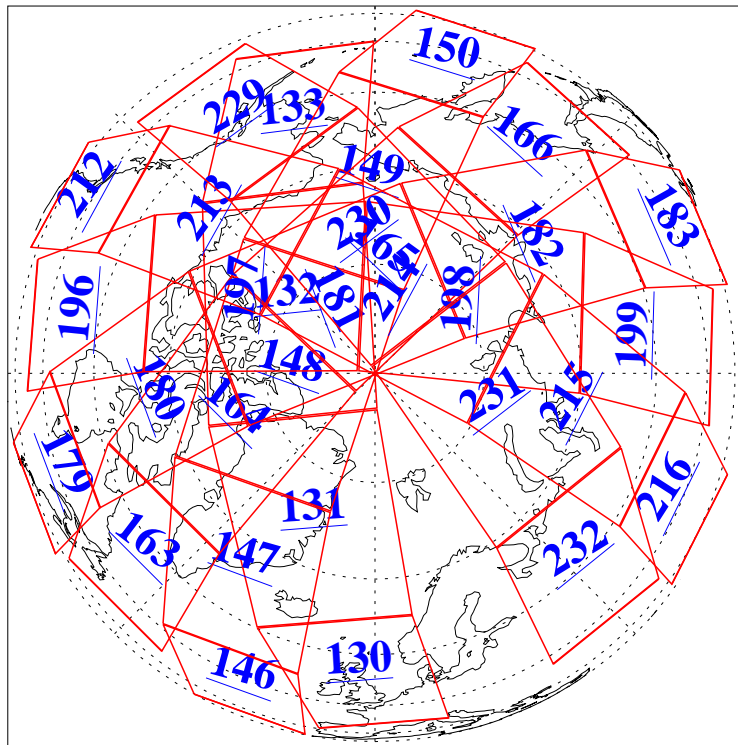

12 Mar 2008
DoY 72
Aqua Day 2139

Ascending Granules

Descending Granules

Legend: AMSU Available, HSB Available, AIRS Available

L1B Availability
 AMSU Granules: 240
 HSB Granules: 0
 AIRS Granules: 240

12 Mar 2008
 DoY 72
 Aqua Day 2139

Northern Hemisphere Granules

Southern Hemisphere Granules

Legend: AMSU Available, HSB Available, AIRS Available