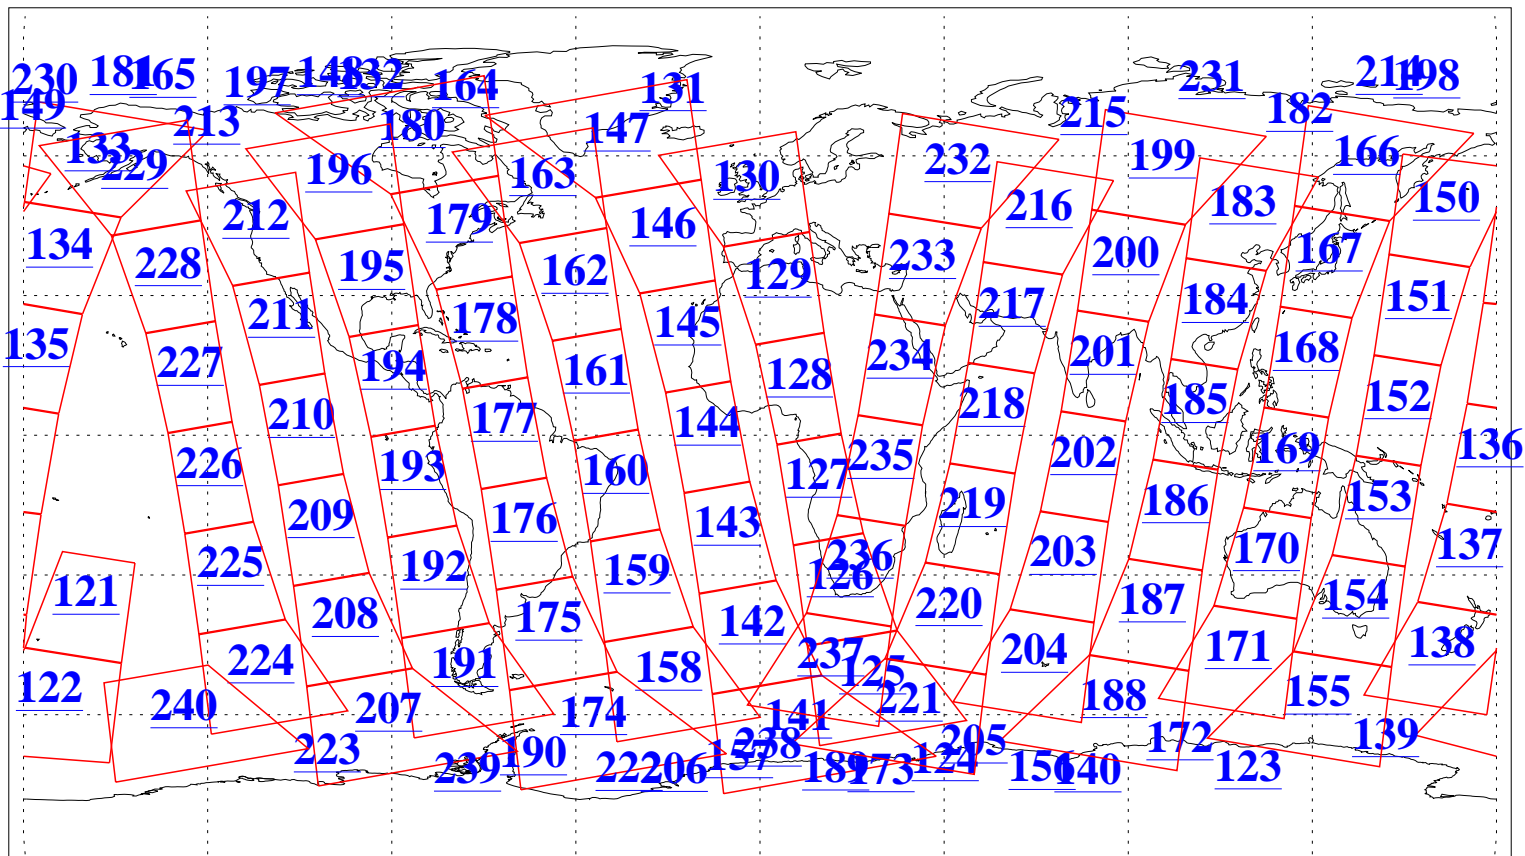

L1B Availability
AMSU Granules: 240
HSB Granules: 0
AIRS Granules: 240

12 Mar 2008
DoY 72
Aqua Day 2139
Granules: 1 to 120

Granules: 121 to 240

Legend: AMSU Available, HSB Available, AIRS Available

L1B Availability
AMSU Granules: 240
HSB Granules: 0
AIRS Granules: 240

12 Mar 2008
DoY 72
Aqua Day 2139

Ascending Granules

Descending Granules

Legend: AMSU Available, HSB Available, AIRS Available

L1B Availability
 AMSU Granules: 240
 HSB Granules: 0
 AIRS Granules: 240

12 Mar 2008
 DoY 72
 Aqua Day 2139

Northern Hemisphere Granules

Southern Hemisphere Granules

Legend: AMSU Available, HSB Available, AIRS Available