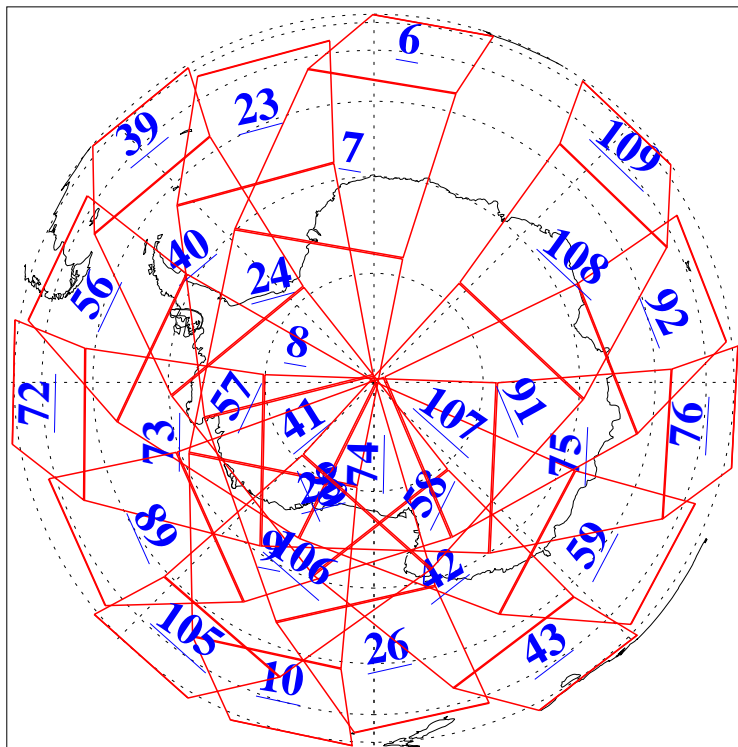

L1B Availability
AMSU Granules: 240
HSB Granules: 0
AIRS Granules: 240

12 Mar 2008
DoY 72
Aqua Day 2139
Granules: 1 to 120

Granules: 121 to 240

Legend: AMSU Available, HSB Available, AIRS Available

L1B Availability
AMSU Granules: 240
HSB Granules: 0
AIRS Granules: 240

12 Mar 2008
DoY 72
Aqua Day 2139

Ascending Granules

Descending Granules

Legend: AMSU Available, HSB Available, AIRS Available

L1B Availability
 AMSU Granules: 240
 HSB Granules: 0
 AIRS Granules: 240

12 Mar 2008
 DoY 72
 Aqua Day 2139

Northern Hemisphere Granules

Southern Hemisphere Granules

Legend: AMSU Available, HSB Available, AIRS Available