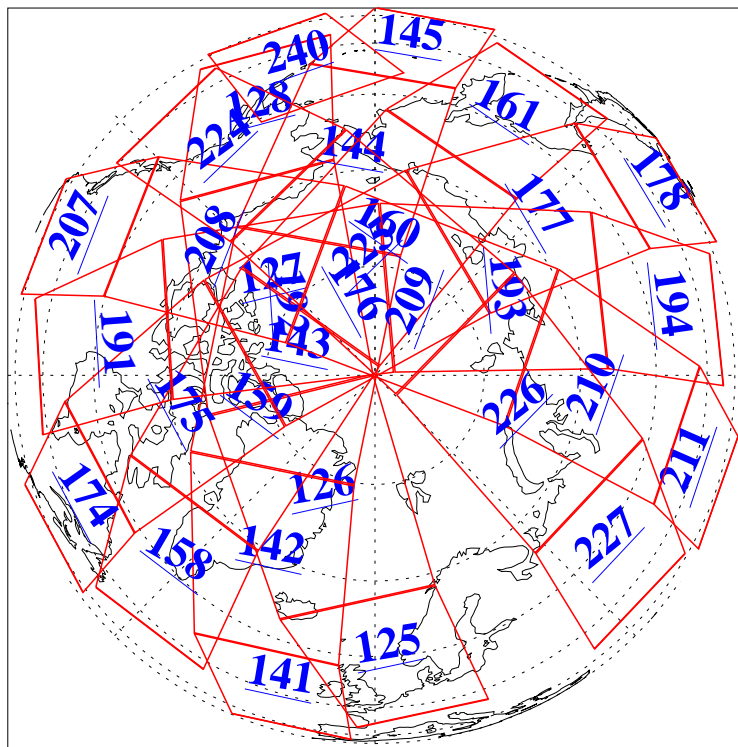

L1B Availability  
AMSU Granules: 240  
HSB Granules: 0  
AIRS Granules: 240

9 Mar 2008  
DoY 69  
Aqua Day 2136  
Granules: 1 to 120

Granules: 121 to 240

Legend: AMSU Available, HSB Available, AIRS Available

L1B Availability  
AMSU Granules: 240  
HSB Granules: 0  
AIRS Granules: 240

9 Mar 2008  
DoY 69  
Aqua Day 2136

Ascending Granules

Descending Granules

Legend: AMSU Available, HSB Available, AIRS Available

L1B Availability  
 AMSU Granules: 240  
 HSB Granules: 0  
 AIRS Granules: 240

9 Mar 2008  
 DoY 69  
 Aqua Day 2136

Northern Hemisphere Granules

Southern Hemisphere Granules

Legend: AMSU Available, HSB Available, AIRS Available