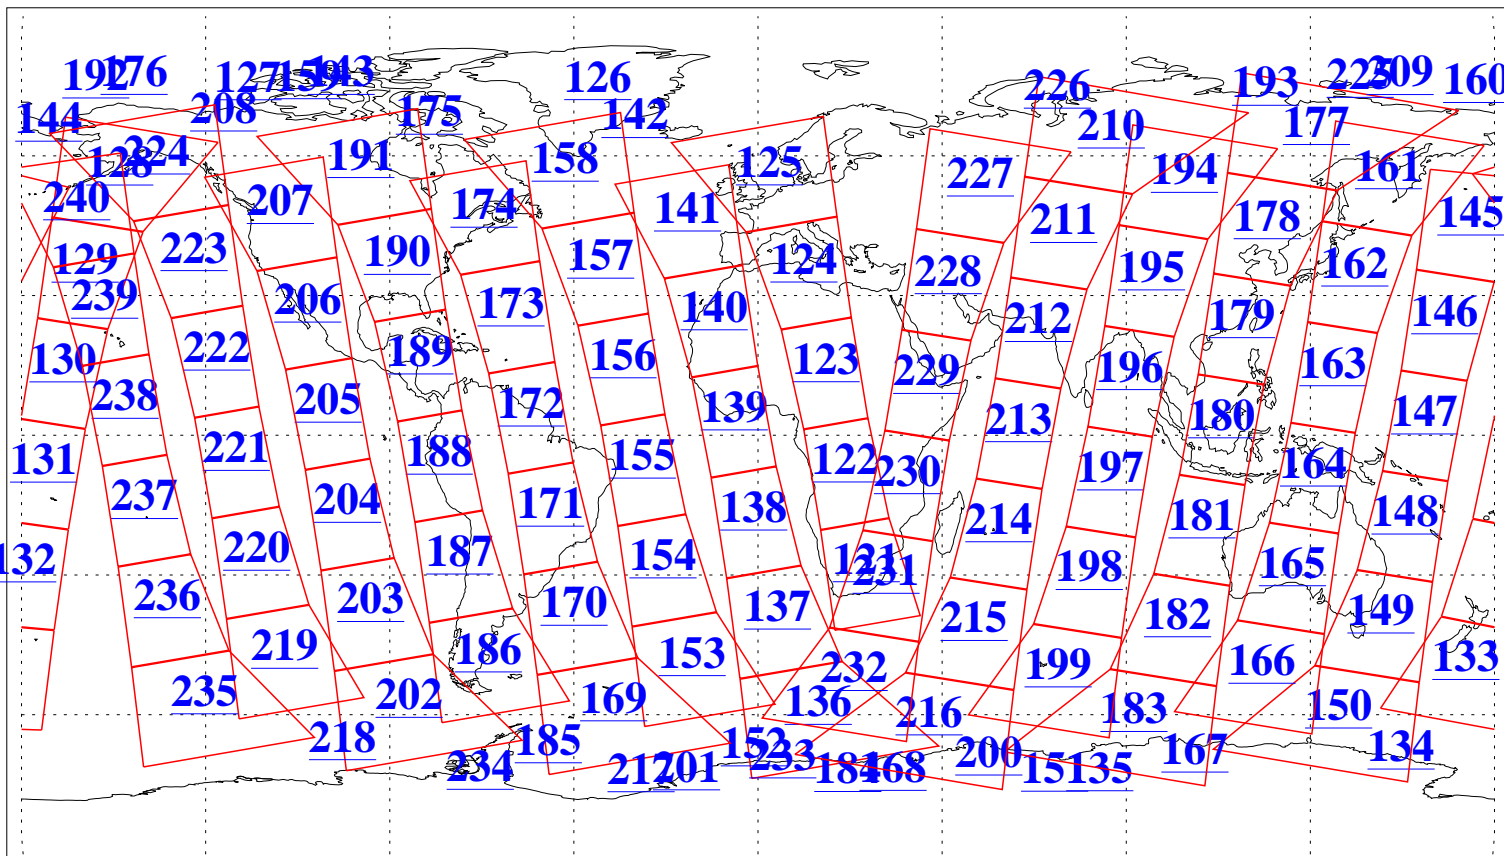

L1B Availability  
AMSU Granules: 240  
HSB Granules: 0  
AIRS Granules: 240

9 Mar 2008  
DoY 69  
Aqua Day 2136  
Granules: 1 to 120

Granules: 121 to 240

Legend: AMSU Available, HSB Available, AIRS Available

L1B Availability  
AMSU Granules: 240  
HSB Granules: 0  
AIRS Granules: 240

9 Mar 2008  
DoY 69  
Aqua Day 2136

Ascending Granules

Descending Granules

Legend: AMSU Available, HSB Available, AIRS Available

L1B Availability  
 AMSU Granules: 240  
 HSB Granules: 0  
 AIRS Granules: 240

9 Mar 2008  
 DoY 69  
 Aqua Day 2136

Northern Hemisphere Granules

Southern Hemisphere Granules

Legend: AMSU Available, HSB Available, AIRS Available