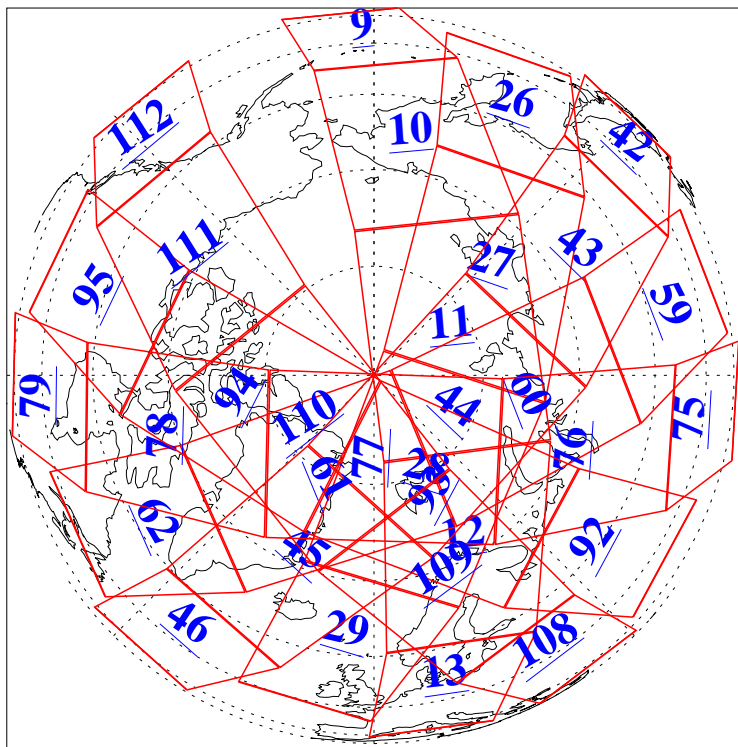

L1B Availability  
AMSU Granules: 240  
HSB Granules: 0  
AIRS Granules: 240

9 Mar 2008  
DoY 69  
Aqua Day 2136  
Granules: 1 to 120

Granules: 121 to 240

Legend: AMSU Available, HSB Available, AIRS Available

L1B Availability  
AMSU Granules: 240  
HSB Granules: 0  
AIRS Granules: 240

9 Mar 2008  
DoY 69  
Aqua Day 2136

Ascending Granules

Descending Granules

Legend: AMSU Available, HSB Available, AIRS Available

L1B Availability  
 AMSU Granules: 240  
 HSB Granules: 0  
 AIRS Granules: 240

9 Mar 2008  
 DoY 69  
 Aqua Day 2136

Northern Hemisphere Granules

Southern Hemisphere Granules

Legend: AMSU Available, HSB Available, AIRS Available