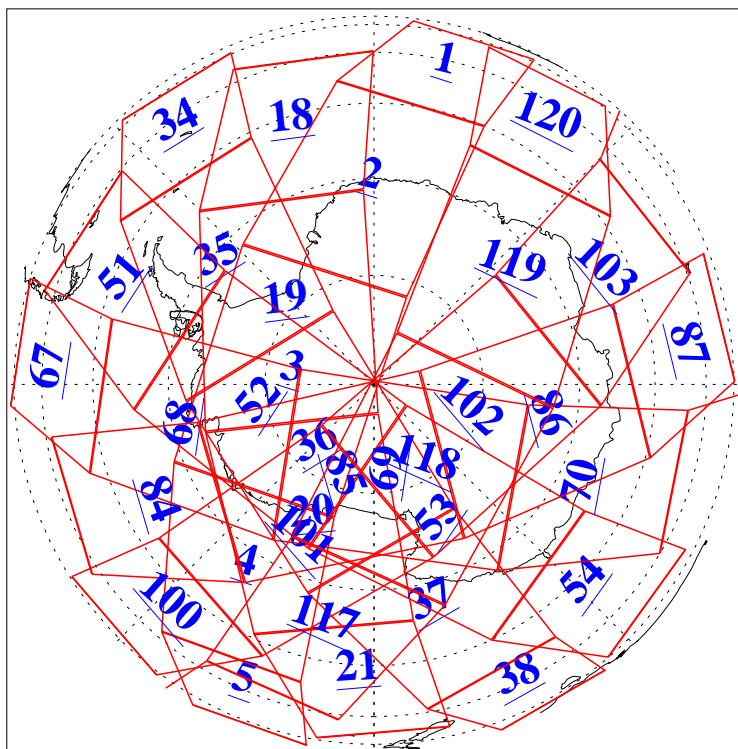

L1B Availability  
AMSU Granules: 240  
HSB Granules: 0  
AIRS Granules: 240

9 Mar 2008  
DoY 69  
Aqua Day 2136  
Granules: 1 to 120

Granules: 121 to 240

Legend: AMSU Available, HSB Available, AIRS Available

L1B Availability  
AMSU Granules: 240  
HSB Granules: 0  
AIRS Granules: 240

9 Mar 2008  
DoY 69  
Aqua Day 2136

Ascending Granules

Descending Granules

Legend: AMSU Available, HSB Available, AIRS Available

L1B Availability  
 AMSU Granules: 240  
 HSB Granules: 0  
 AIRS Granules: 240

9 Mar 2008  
 DoY 69  
 Aqua Day 2136

Northern Hemisphere Granules

Southern Hemisphere Granules

Legend: AMSU Available, HSB Available, AIRS Available