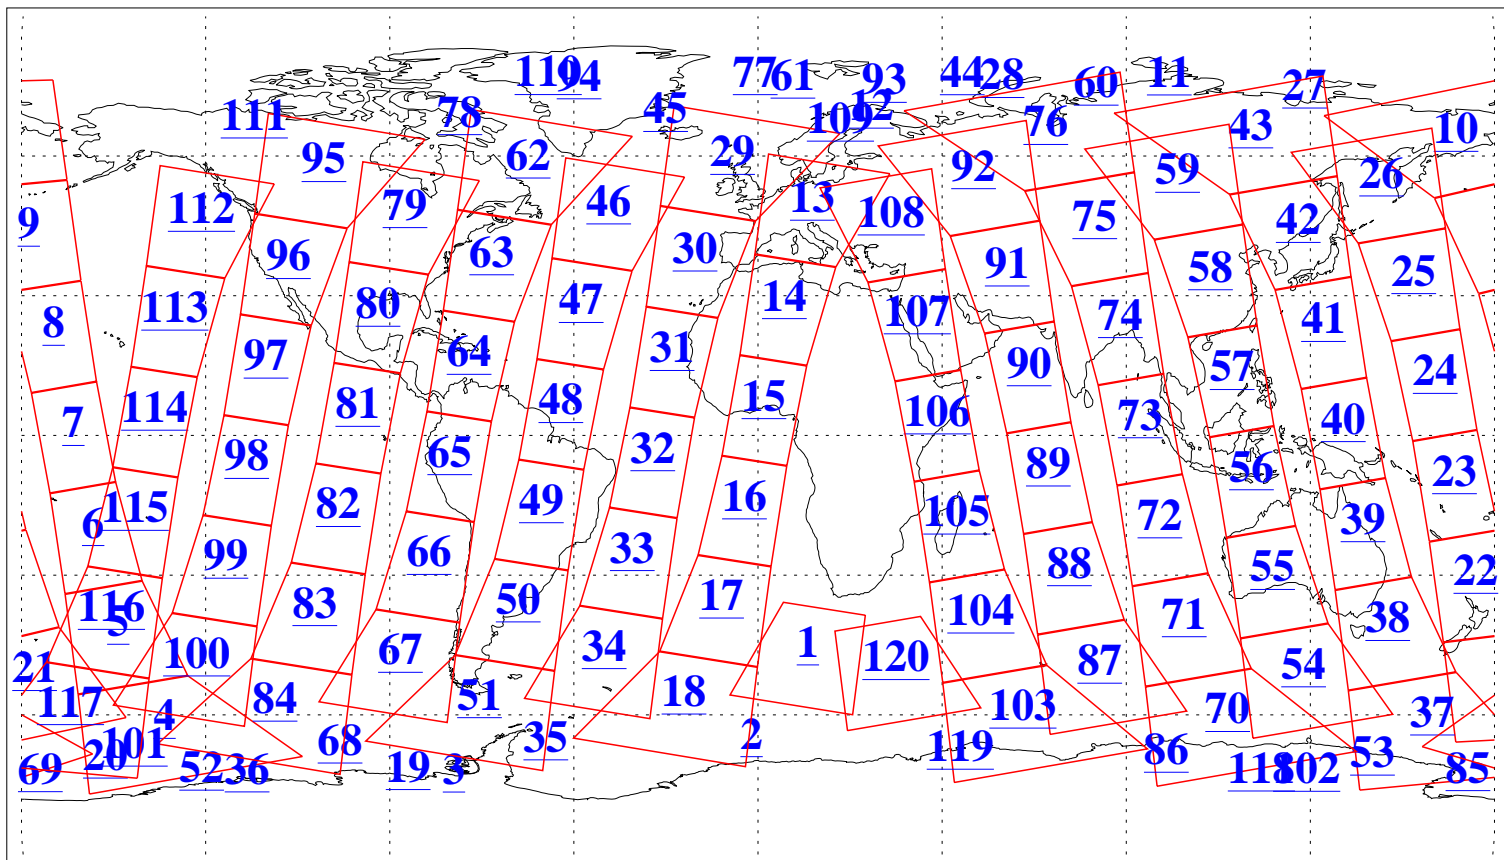

L1B Availability  
AMSU Granules: 240  
HSB Granules: 0  
AIRS Granules: 240

9 Mar 2008  
DoY 69  
Aqua Day 2136  
Granules: 1 to 120

Granules: 121 to 240

Legend: AMSU Available, HSB Available, AIRS Available

L1B Availability  
AMSU Granules: 240  
HSB Granules: 0  
AIRS Granules: 240

9 Mar 2008  
DoY 69  
Aqua Day 2136

Ascending Granules

Descending Granules

Legend: AMSU Available, HSB Available, AIRS Available

L1B Availability  
 AMSU Granules: 240  
 HSB Granules: 0  
 AIRS Granules: 240

9 Mar 2008  
 DoY 69  
 Aqua Day 2136

Northern Hemisphere Granules

Southern Hemisphere Granules

Legend: AMSU Available, HSB Available, AIRS Available