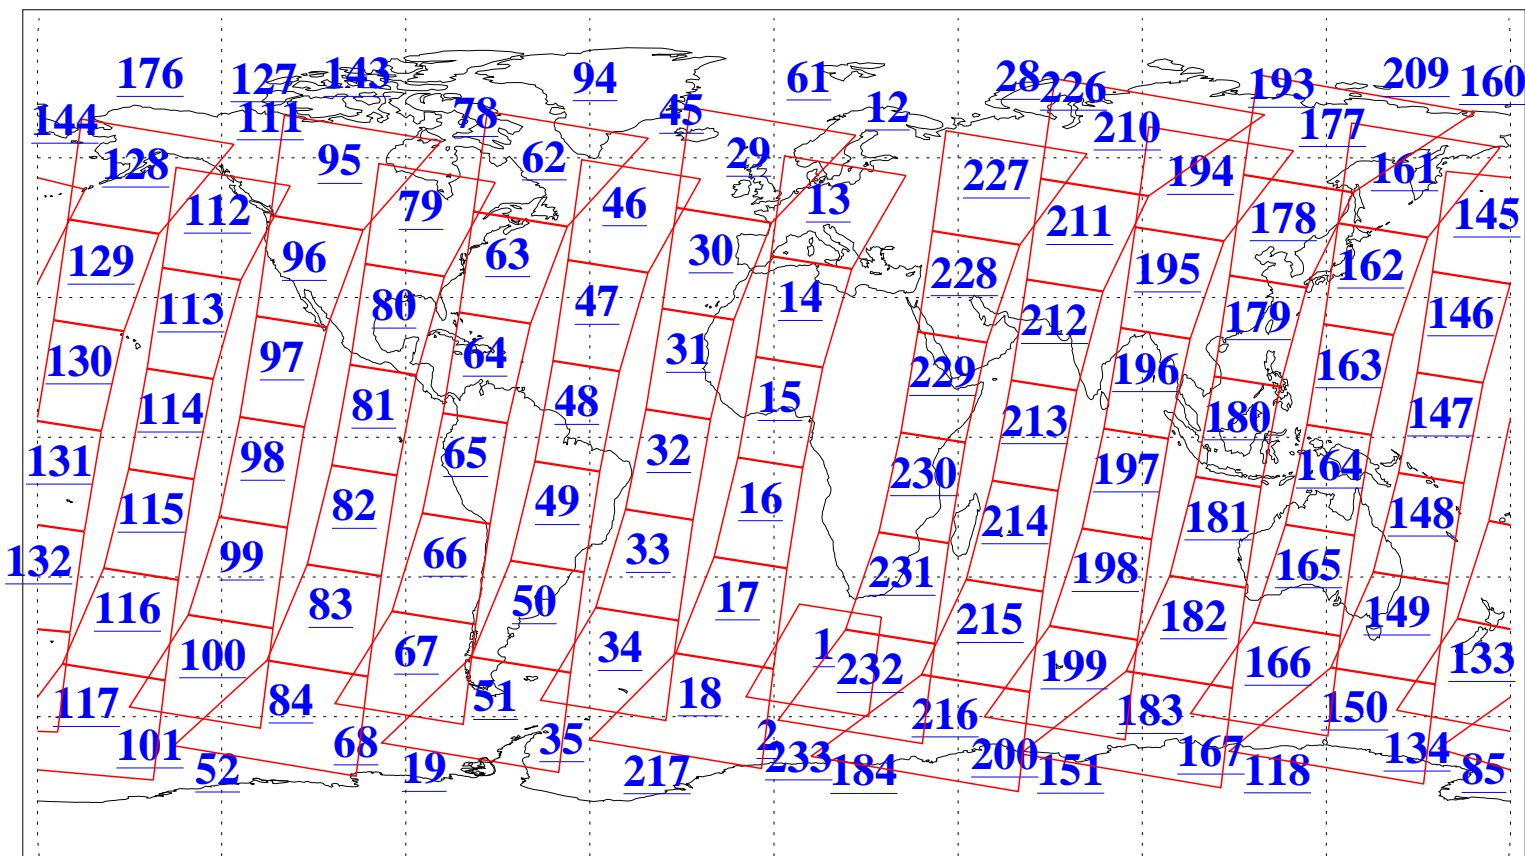

L1B Availability  
AMSU Granules: 240  
HSB Granules: 0  
AIRS Granules: 240

9 Mar 2008  
DoY 69  
Aqua Day 2136  
Granules: 1 to 120

Granules: 121 to 240

Legend: AMSU Available, HSB Available, AIRS Available

L1B Availability  
AMSU Granules: 240  
HSB Granules: 0  
AIRS Granules: 240

9 Mar 2008  
DoY 69  
Aqua Day 2136

Ascending Granules

Descending Granules

Legend: AMSU Available, HSB Available, AIRS Available

L1B Availability  
 AMSU Granules: 240  
 HSB Granules: 0  
 AIRS Granules: 240

9 Mar 2008  
 DoY 69  
 Aqua Day 2136

Northern Hemisphere Granules

Southern Hemisphere Granules

Legend: AMSU Available, HSB Available, AIRS Available