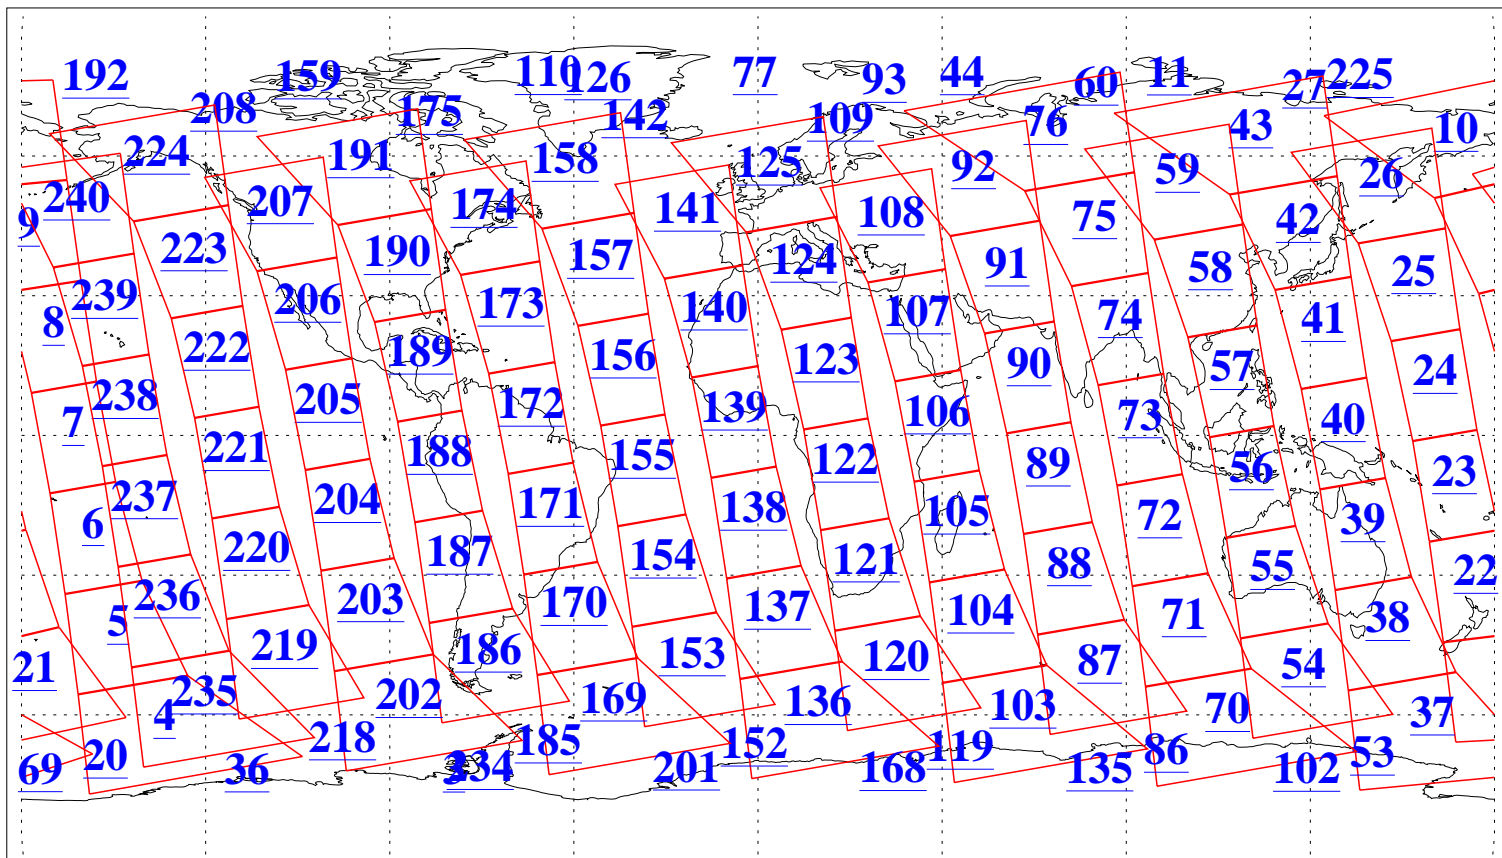

L1B Availability  
AMSU Granules: 240  
HSB Granules: 0  
AIRS Granules: 240

9 Mar 2008  
DoY 69  
Aqua Day 2136  
Granules: 1 to 120

Granules: 121 to 240

Legend: AMSU Available, HSB Available, AIRS Available

L1B Availability  
AMSU Granules: 240  
HSB Granules: 0  
AIRS Granules: 240

9 Mar 2008  
DoY 69  
Aqua Day 2136

Ascending Granules

Descending Granules

Legend: AMSU Available, HSB Available, AIRS Available

L1B Availability  
 AMSU Granules: 240  
 HSB Granules: 0  
 AIRS Granules: 240

9 Mar 2008  
 DoY 69  
 Aqua Day 2136

Northern Hemisphere Granules

Southern Hemisphere Granules

Legend: AMSU Available, HSB Available, AIRS Available