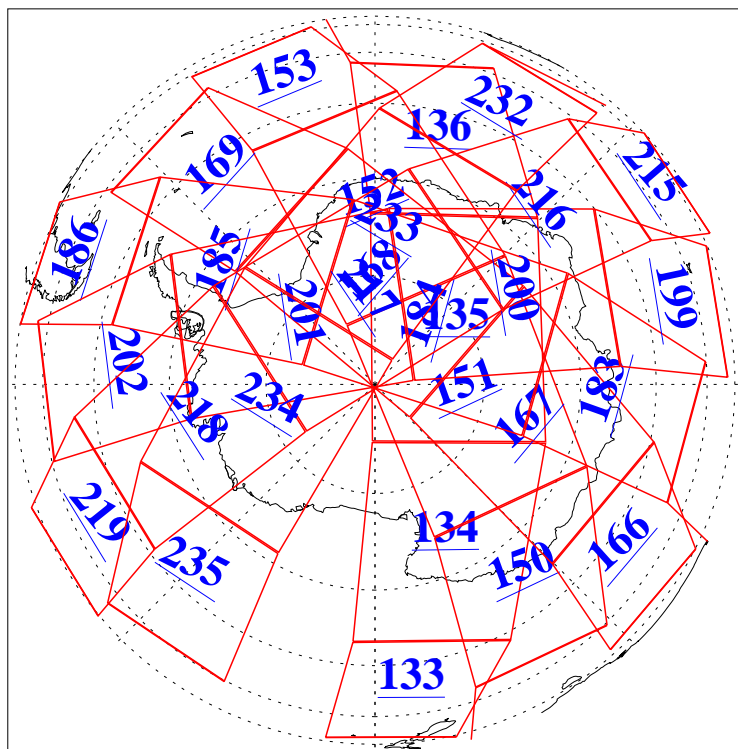

L1B Availability  
AMSU Granules: 240  
HSB Granules: 0  
AIRS Granules: 240

9 Mar 2008  
DoY 69  
Aqua Day 2136  
Granules: 1 to 120

Granules: 121 to 240

Legend: AMSU Available, HSB Available, AIRS Available

L1B Availability  
AMSU Granules: 240  
HSB Granules: 0  
AIRS Granules: 240

9 Mar 2008  
DoY 69  
Aqua Day 2136

Ascending Granules

Descending Granules

Legend: AMSU Available, HSB Available, AIRS Available

L1B Availability  
 AMSU Granules: 240  
 HSB Granules: 0  
 AIRS Granules: 240

9 Mar 2008  
 DoY 69  
 Aqua Day 2136

Northern Hemisphere Granules

Southern Hemisphere Granules

Legend: AMSU Available, HSB Available, AIRS Available