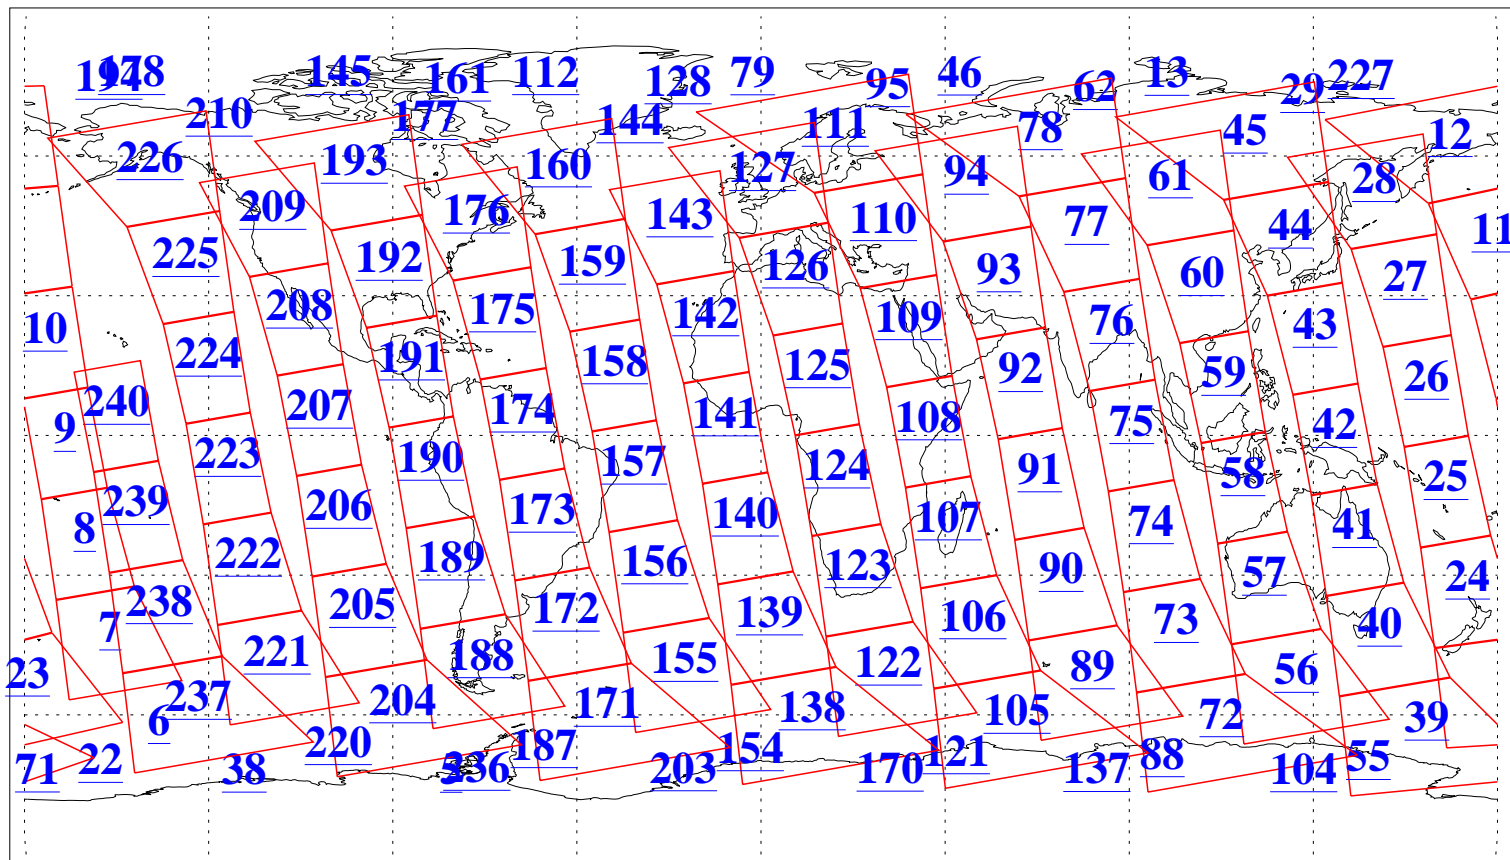

L1B Availability
AMSU Granules: 240
HSB Granules: 0
AIRS Granules: 240

7 Mar 2008
DoY 67
Aqua Day 2134
Granules: 1 to 120

Granules: 121 to 240

Legend: AMSU Available, HSB Available, AIRS Available

L1B Availability
AMSU Granules: 240
HSB Granules: 0
AIRS Granules: 240

7 Mar 2008
DoY 67
Aqua Day 2134
Ascending Granules

Descending Granules

Legend: AMSU Available, HSB Available, AIRS Available

L1B Availability
 AMSU Granules: 240
 HSB Granules: 0
 AIRS Granules: 240

7 Mar 2008
 DoY 67
 Aqua Day 2134

Northern Hemisphere Granules

Southern Hemisphere Granules

Legend: AMSU Available, HSB Available, AIRS Available