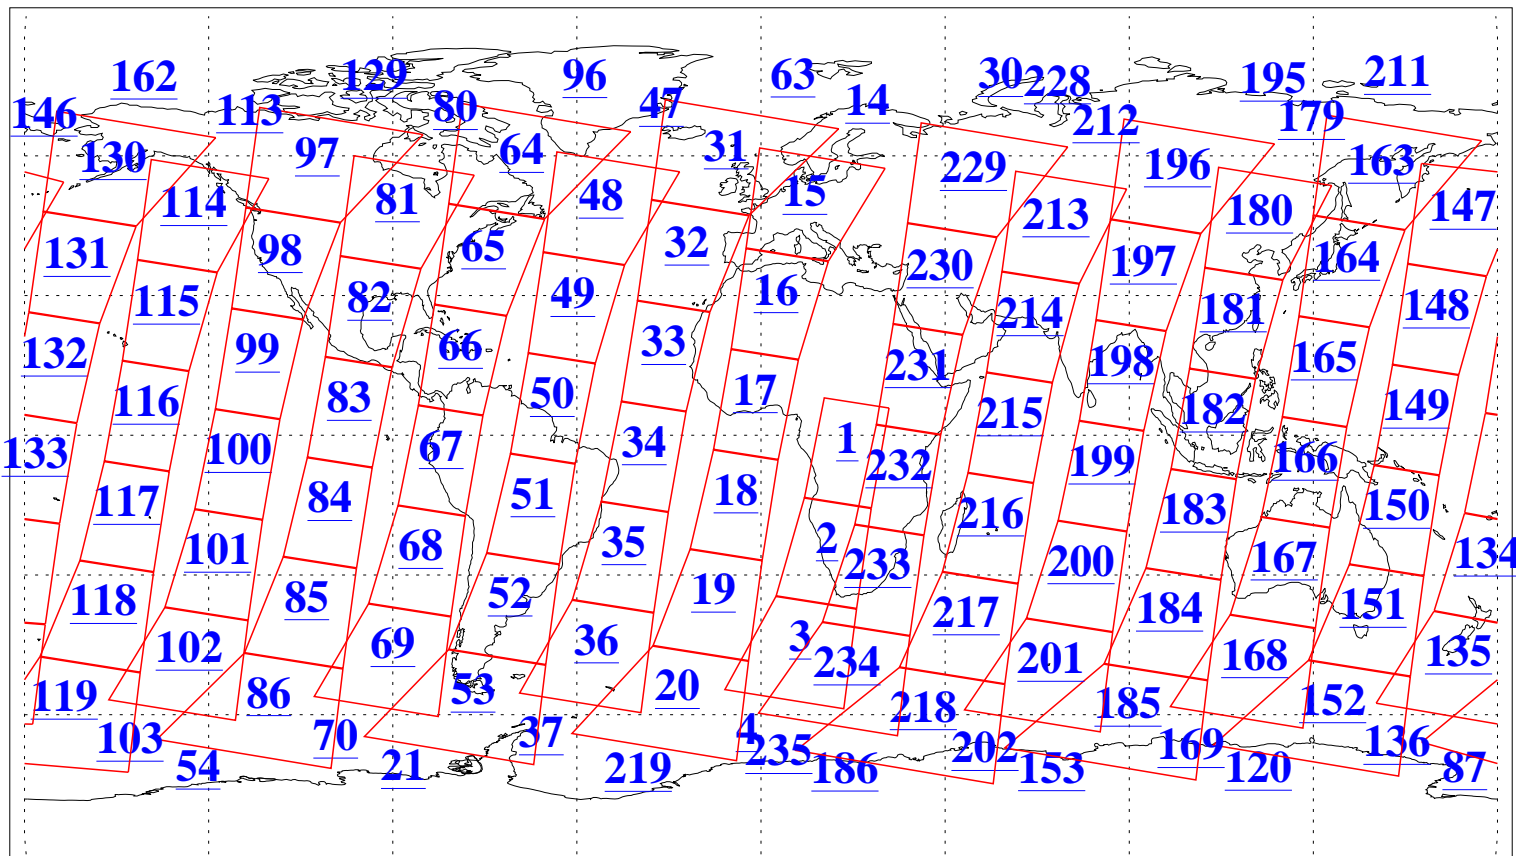

L1B Availability
AMSU Granules: 240
HSB Granules: 0
AIRS Granules: 240

7 Mar 2008
DoY 67
Aqua Day 2134
Granules: 1 to 120

Granules: 121 to 240

Legend: AMSU Available, HSB Available, AIRS Available

L1B Availability
AMSU Granules: 240
HSB Granules: 0
AIRS Granules: 240

7 Mar 2008
DoY 67
Aqua Day 2134
Ascending Granules

Descending Granules

Legend: AMSU Available, HSB Available, AIRS Available

L1B Availability
 AMSU Granules: 240
 HSB Granules: 0
 AIRS Granules: 240

7 Mar 2008
 DoY 67
 Aqua Day 2134

Northern Hemisphere Granules

Southern Hemisphere Granules

Legend: AMSU Available, HSB Available, AIRS Available