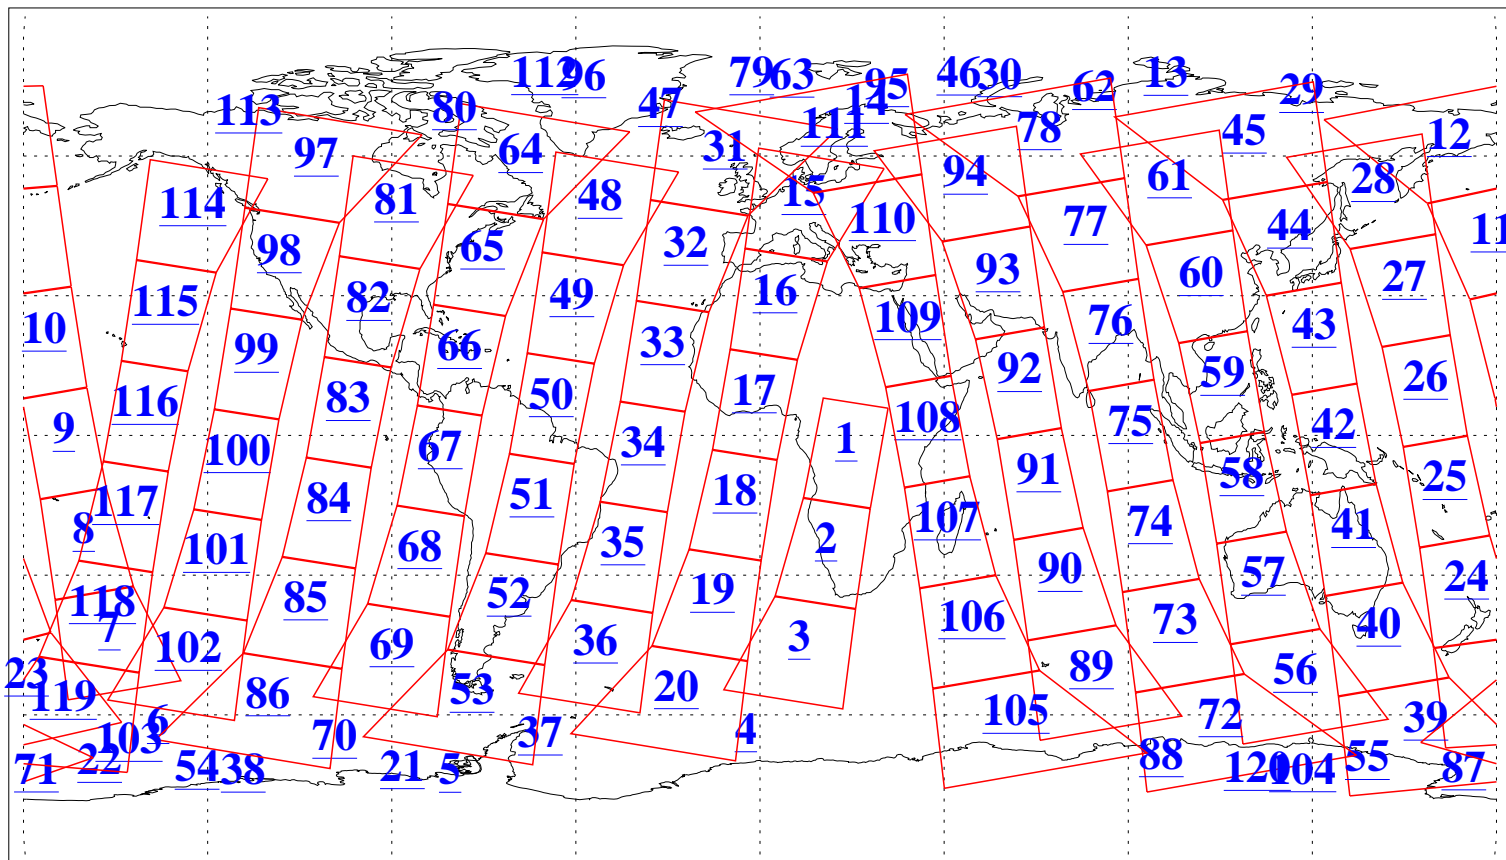

L1B Availability
AMSU Granules: 240
HSB Granules: 0
AIRS Granules: 240

7 Mar 2008
DoY 67
Aqua Day 2134
Granules: 1 to 120

Granules: 121 to 240

Legend: AMSU Available, HSB Available, AIRS Available

L1B Availability
AMSU Granules: 240
HSB Granules: 0
AIRS Granules: 240

7 Mar 2008
DoY 67
Aqua Day 2134
Ascending Granules

Descending Granules

Legend: AMSU Available, HSB Available, AIRS Available

L1B Availability
 AMSU Granules: 240
 HSB Granules: 0
 AIRS Granules: 240

7 Mar 2008
 DoY 67
 Aqua Day 2134

Northern Hemisphere Granules

Southern Hemisphere Granules

Legend: AMSU Available, HSB Available, AIRS Available