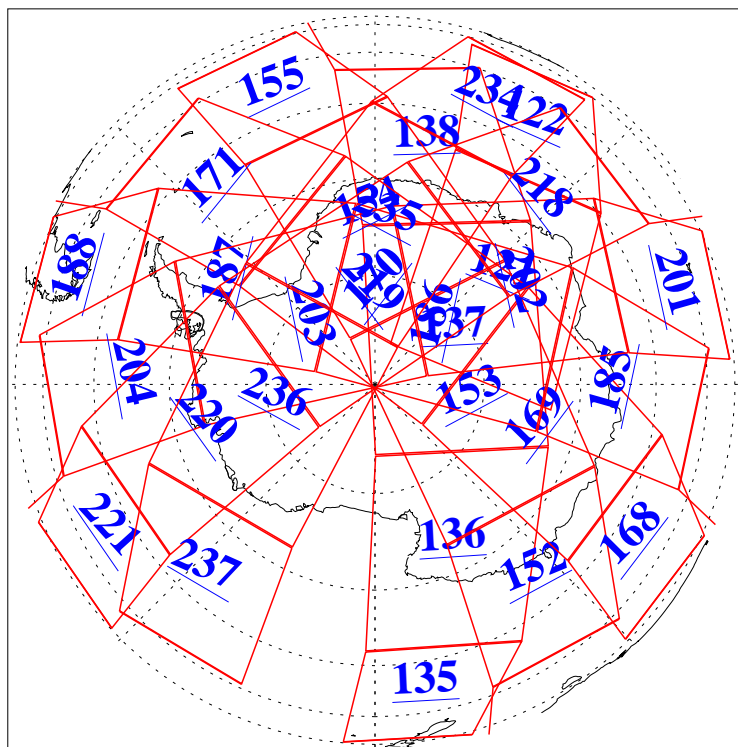

L1B Availability
AMSU Granules: 240
HSB Granules: 0
AIRS Granules: 240

7 Mar 2008
DoY 67
Aqua Day 2134
Granules: 1 to 120

Granules: 121 to 240

Legend: AMSU Available, HSB Available, AIRS Available

L1B Availability
AMSU Granules: 240
HSB Granules: 0
AIRS Granules: 240

7 Mar 2008
DoY 67
Aqua Day 2134
Ascending Granules

Descending Granules

Legend: AMSU Available, HSB Available, AIRS Available

L1B Availability
 AMSU Granules: 240
 HSB Granules: 0
 AIRS Granules: 240

7 Mar 2008
 DoY 67
 Aqua Day 2134

Northern Hemisphere Granules

Southern Hemisphere Granules

Legend: AMSU Available, HSB Available, AIRS Available