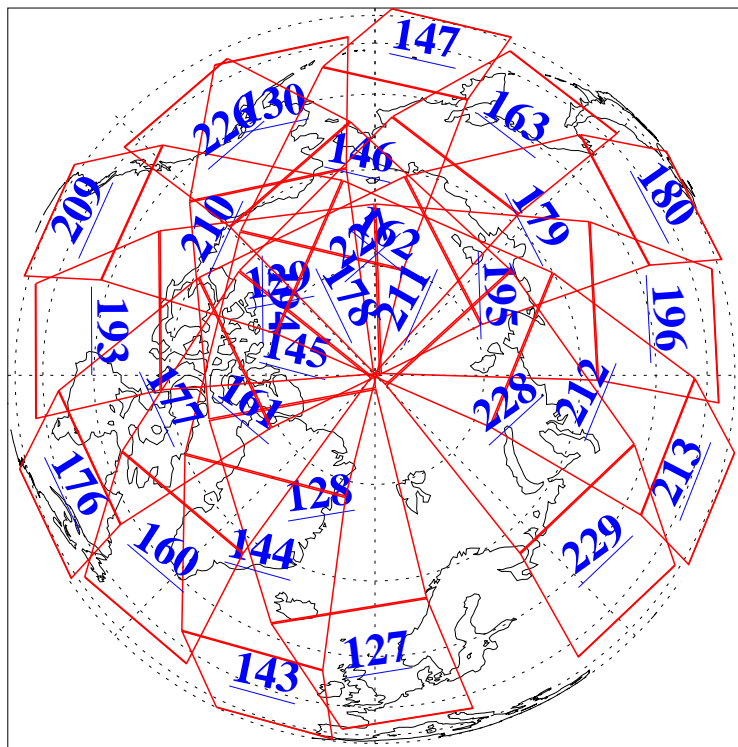

L1B Availability
AMSU Granules: 240
HSB Granules: 0
AIRS Granules: 240

7 Mar 2008
DoY 67
Aqua Day 2134
Granules: 1 to 120

Granules: 121 to 240

Legend: AMSU Available, HSB Available, AIRS Available

L1B Availability
AMSU Granules: 240
HSB Granules: 0
AIRS Granules: 240

7 Mar 2008
DoY 67
Aqua Day 2134
Ascending Granules

Descending Granules

Legend: AMSU Available, HSB Available, AIRS Available

L1B Availability
 AMSU Granules: 240
 HSB Granules: 0
 AIRS Granules: 240

7 Mar 2008
 DoY 67
 Aqua Day 2134

Northern Hemisphere Granules

Southern Hemisphere Granules

Legend: AMSU Available, HSB Available, AIRS Available