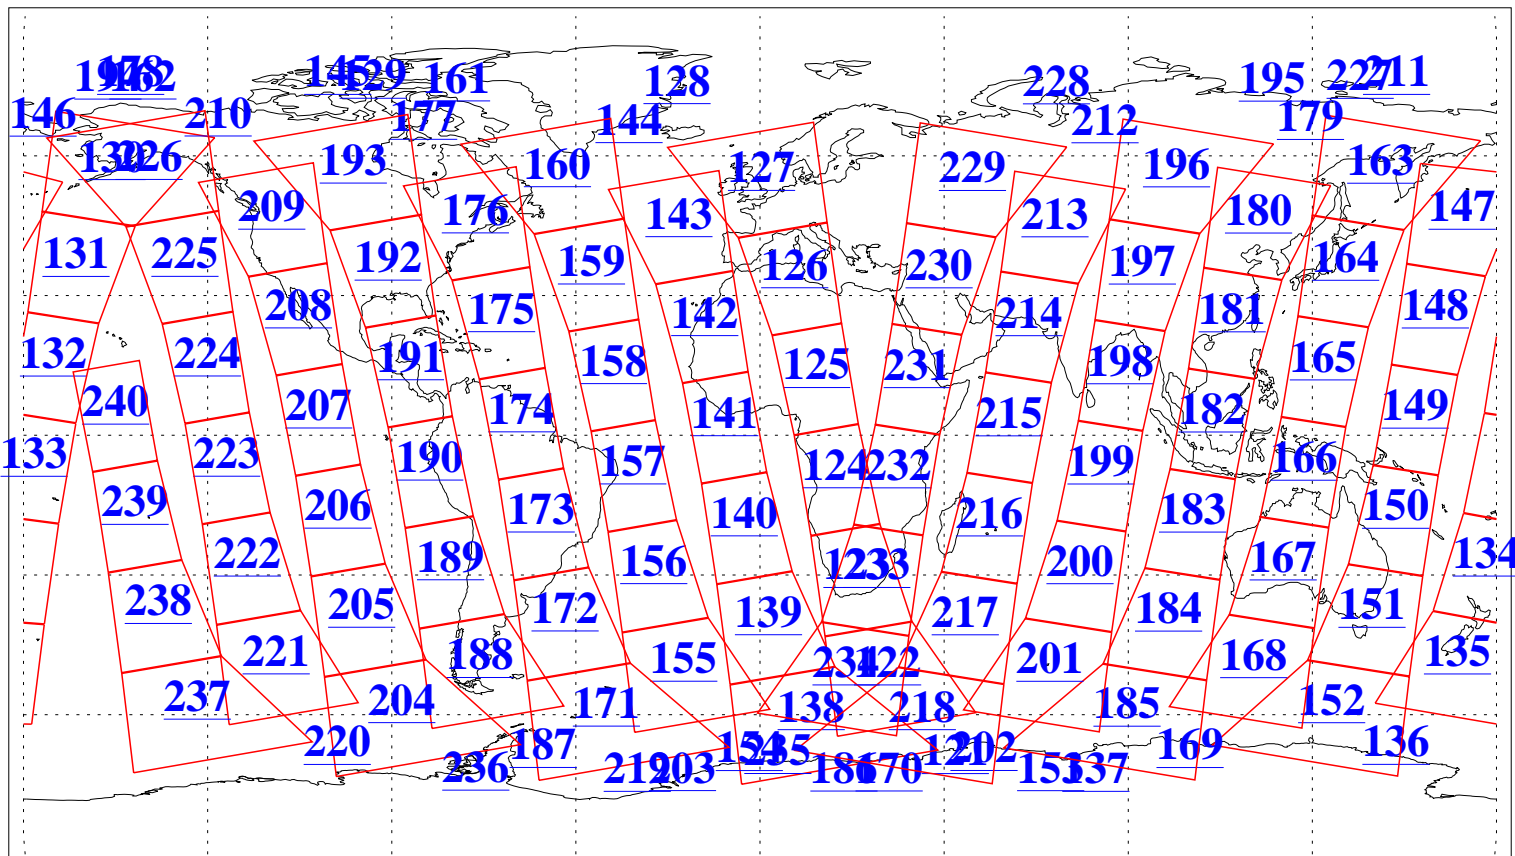

L1B Availability
AMSU Granules: 240
HSB Granules: 0
AIRS Granules: 240

7 Mar 2008
DoY 67
Aqua Day 2134
Granules: 1 to 120

Granules: 121 to 240

Legend: AMSU Available, HSB Available, AIRS Available

L1B Availability
AMSU Granules: 240
HSB Granules: 0
AIRS Granules: 240

7 Mar 2008
DoY 67
Aqua Day 2134
Ascending Granules

Descending Granules

Legend: AMSU Available, HSB Available, AIRS Available

L1B Availability
 AMSU Granules: 240
 HSB Granules: 0
 AIRS Granules: 240

7 Mar 2008
 DoY 67
 Aqua Day 2134

Northern Hemisphere Granules

Southern Hemisphere Granules

Legend: AMSU Available, HSB Available, AIRS Available