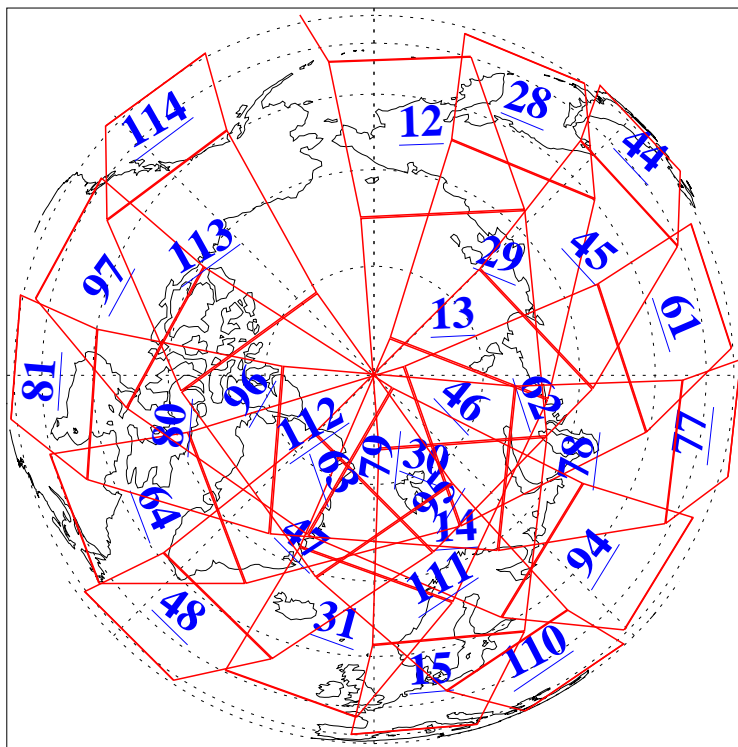

L1B Availability
AMSU Granules: 240
HSB Granules: 0
AIRS Granules: 240

7 Mar 2008
DoY 67
Aqua Day 2134
Granules: 1 to 120

Granules: 121 to 240

Legend: AMSU Available, HSB Available, AIRS Available

L1B Availability
AMSU Granules: 240
HSB Granules: 0
AIRS Granules: 240

7 Mar 2008
DoY 67
Aqua Day 2134
Ascending Granules

Descending Granules

Legend: AMSU Available, HSB Available, AIRS Available

L1B Availability
 AMSU Granules: 240
 HSB Granules: 0
 AIRS Granules: 240

7 Mar 2008
 DoY 67
 Aqua Day 2134

Northern Hemisphere Granules

Southern Hemisphere Granules

Legend: AMSU Available, HSB Available, AIRS Available