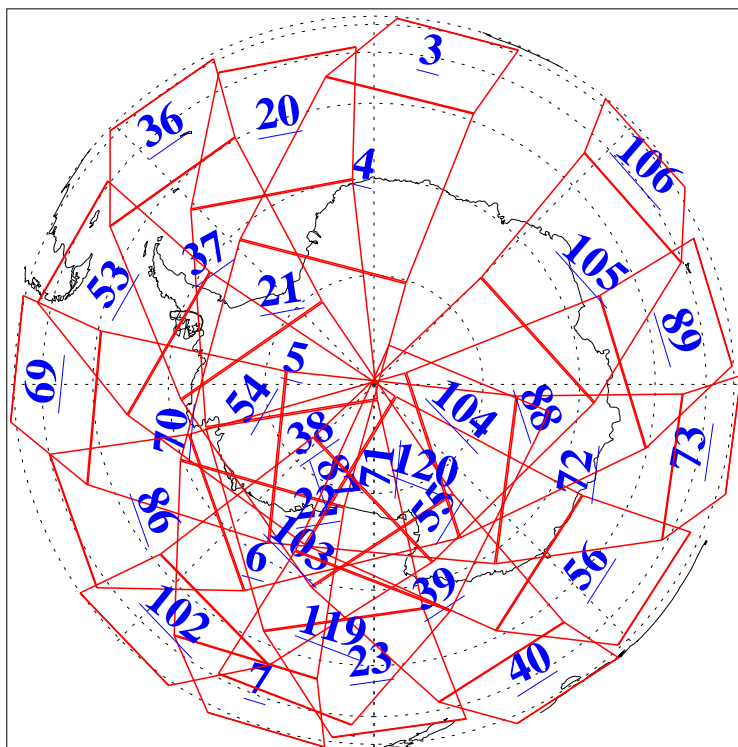

L1B Availability
AMSU Granules: 240
HSB Granules: 0
AIRS Granules: 240

7 Mar 2008
DoY 67
Aqua Day 2134
Granules: 1 to 120

Granules: 121 to 240

Legend: AMSU Available, HSB Available, AIRS Available

L1B Availability
AMSU Granules: 240
HSB Granules: 0
AIRS Granules: 240

7 Mar 2008
DoY 67
Aqua Day 2134
Ascending Granules

Descending Granules

Legend: AMSU Available, HSB Available, AIRS Available

L1B Availability
 AMSU Granules: 240
 HSB Granules: 0
 AIRS Granules: 240

7 Mar 2008
 DoY 67
 Aqua Day 2134

Northern Hemisphere Granules

Southern Hemisphere Granules

Legend: AMSU Available, HSB Available, AIRS Available