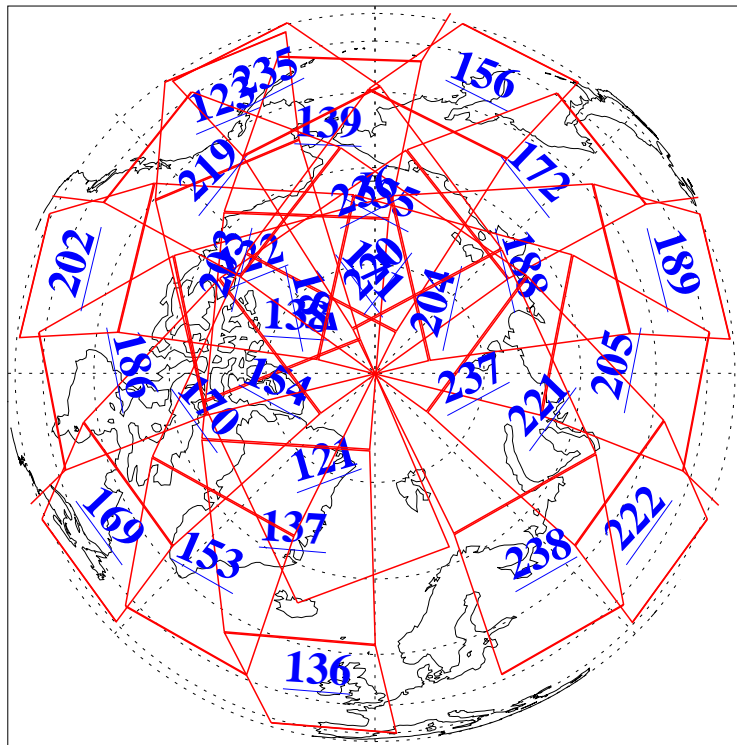

6 Mar 2008
DoY 66
Aqua Day 2133
Ascending Granules

Descending Granules

Legend: AMSU Available, HSB Available, AIRS Available

L1B Availability
 AMSU Granules: 240
 HSB Granules: 0
 AIRS Granules: 240

6 Mar 2008
 DoY 66
 Aqua Day 2133

Northern Hemisphere Granules

Southern Hemisphere Granules

Legend: AMSU Available, HSB Available, AIRS Available