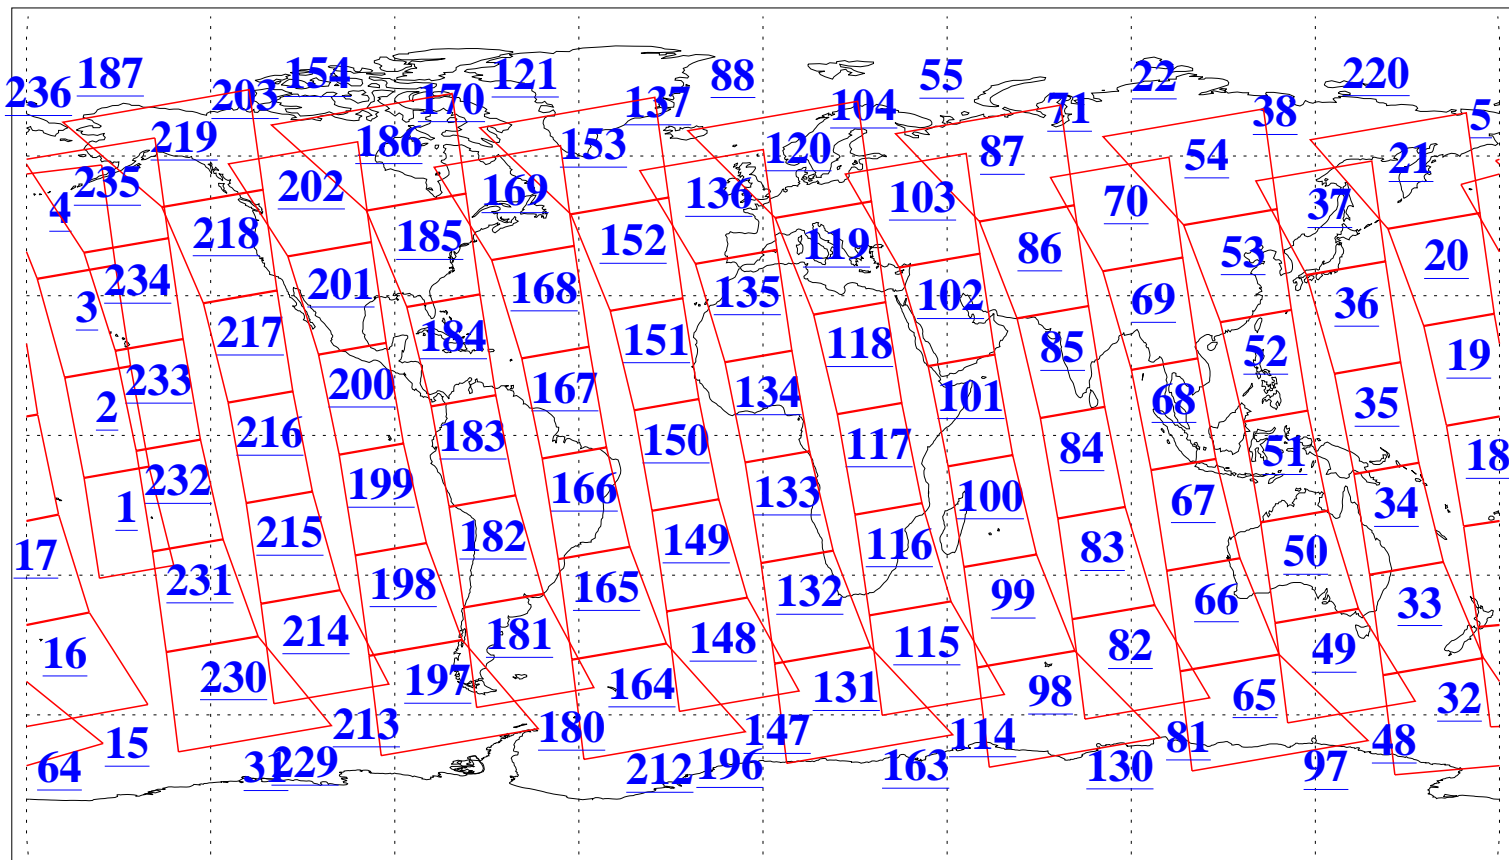

L1B Availability
AMSU Granules: 240
HSB Granules: 0
AIRS Granules: 240

6 Mar 2008
DoY 66
Aqua Day 2133
Granules: 1 to 120

Granules: 121 to 240

Legend: AMSU Available, HSB Available, AIRS Available

L1B Availability
AMSU Granules: 240
HSB Granules: 0
AIRS Granules: 240

6 Mar 2008
DoY 66
Aqua Day 2133
Ascending Granules

Descending Granules

Legend: AMSU Available, HSB Available, AIRS Available

L1B Availability
 AMSU Granules: 240
 HSB Granules: 0
 AIRS Granules: 240

6 Mar 2008
 DoY 66
 Aqua Day 2133

Northern Hemisphere Granules

Southern Hemisphere Granules

Legend: AMSU Available, HSB Available, AIRS Available