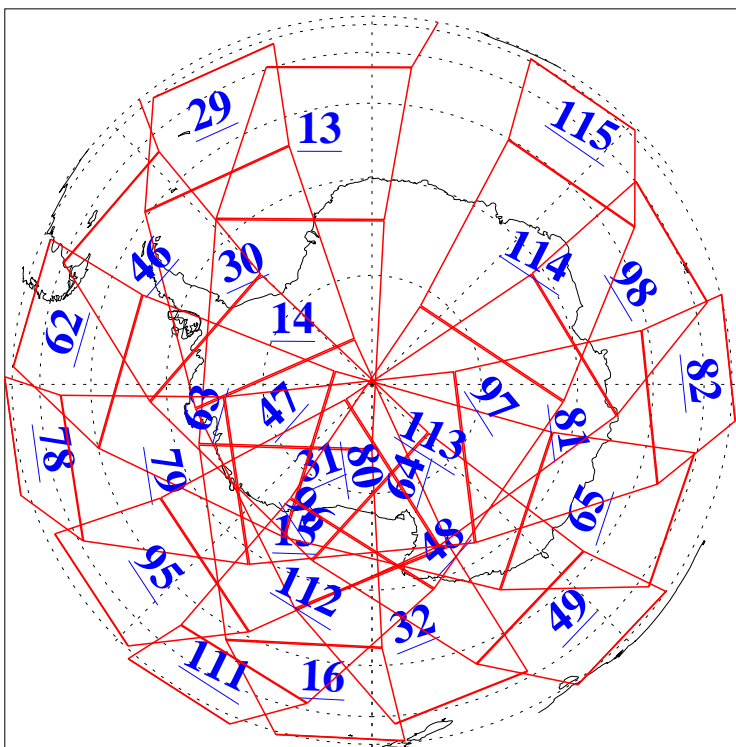

L1B Availability
AMSU Granules: 240
HSB Granules: 0
AIRS Granules: 240

6 Mar 2008
DoY 66
Aqua Day 2133
Granules: 1 to 120

Granules: 121 to 240

Legend: AMSU Available, HSB Available, AIRS Available

L1B Availability
AMSU Granules: 240
HSB Granules: 0
AIRS Granules: 240

6 Mar 2008
DoY 66
Aqua Day 2133
Ascending Granules

Descending Granules

Legend: AMSU Available, HSB Available, AIRS Available

L1B Availability
 AMSU Granules: 240
 HSB Granules: 0
 AIRS Granules: 240

6 Mar 2008
 DoY 66
 Aqua Day 2133

Northern Hemisphere Granules

Southern Hemisphere Granules

Legend: AMSU Available, HSB Available, AIRS Available