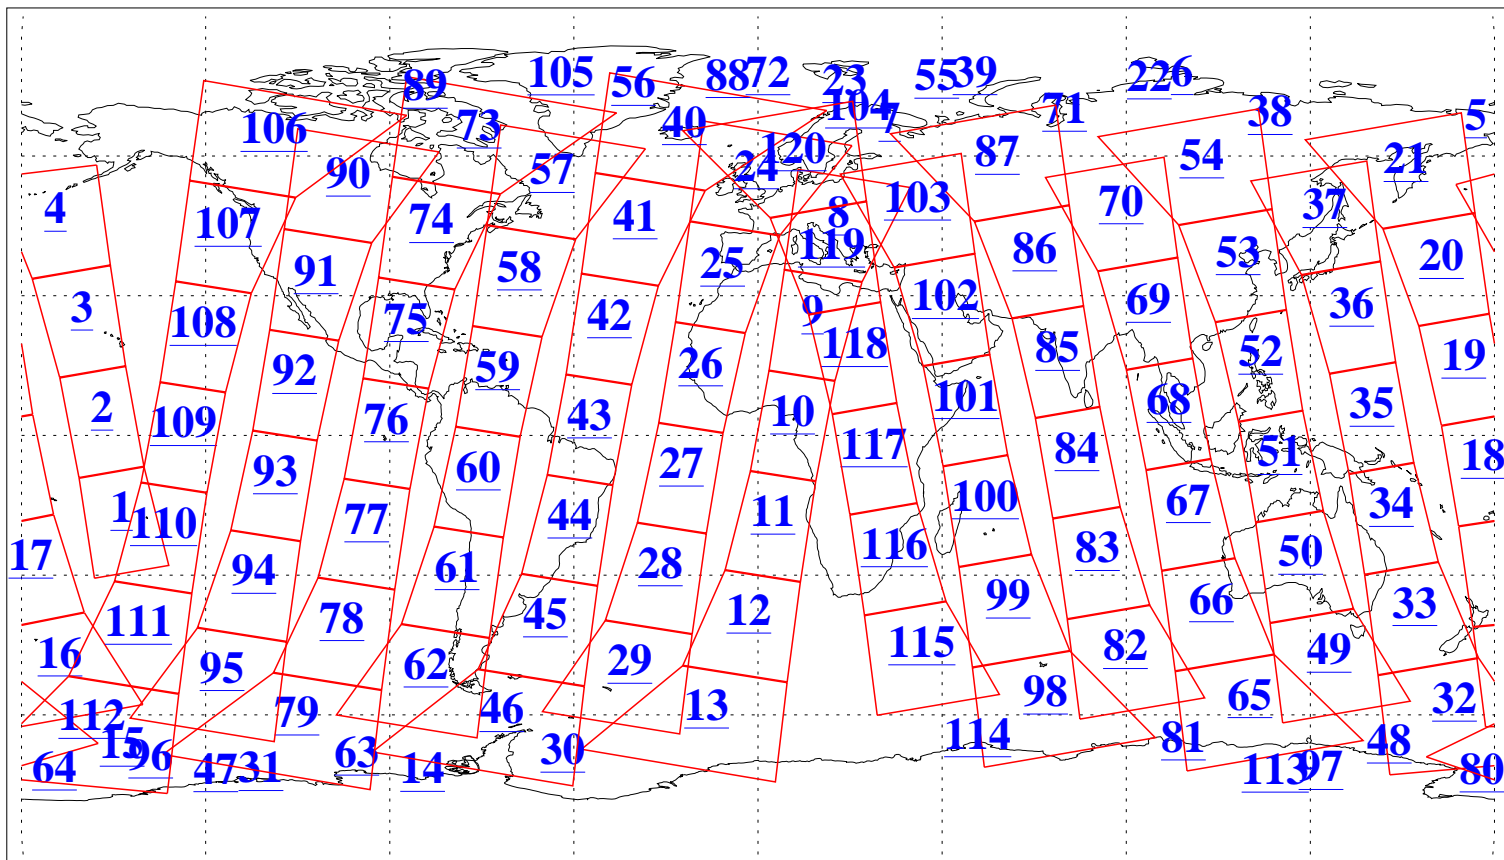

L1B Availability
AMSU Granules: 240
HSB Granules: 0
AIRS Granules: 240

6 Mar 2008
DoY 66
Aqua Day 2133
Granules: 1 to 120

Granules: 121 to 240

Legend: AMSU Available, HSB Available, AIRS Available

L1B Availability
AMSU Granules: 240
HSB Granules: 0
AIRS Granules: 240

6 Mar 2008
DoY 66
Aqua Day 2133
Ascending Granules

Descending Granules

Legend: AMSU Available, HSB Available, AIRS Available

L1B Availability
 AMSU Granules: 240
 HSB Granules: 0
 AIRS Granules: 240

6 Mar 2008
 DoY 66
 Aqua Day 2133

Northern Hemisphere Granules

Southern Hemisphere Granules

Legend: AMSU Available, HSB Available, AIRS Available