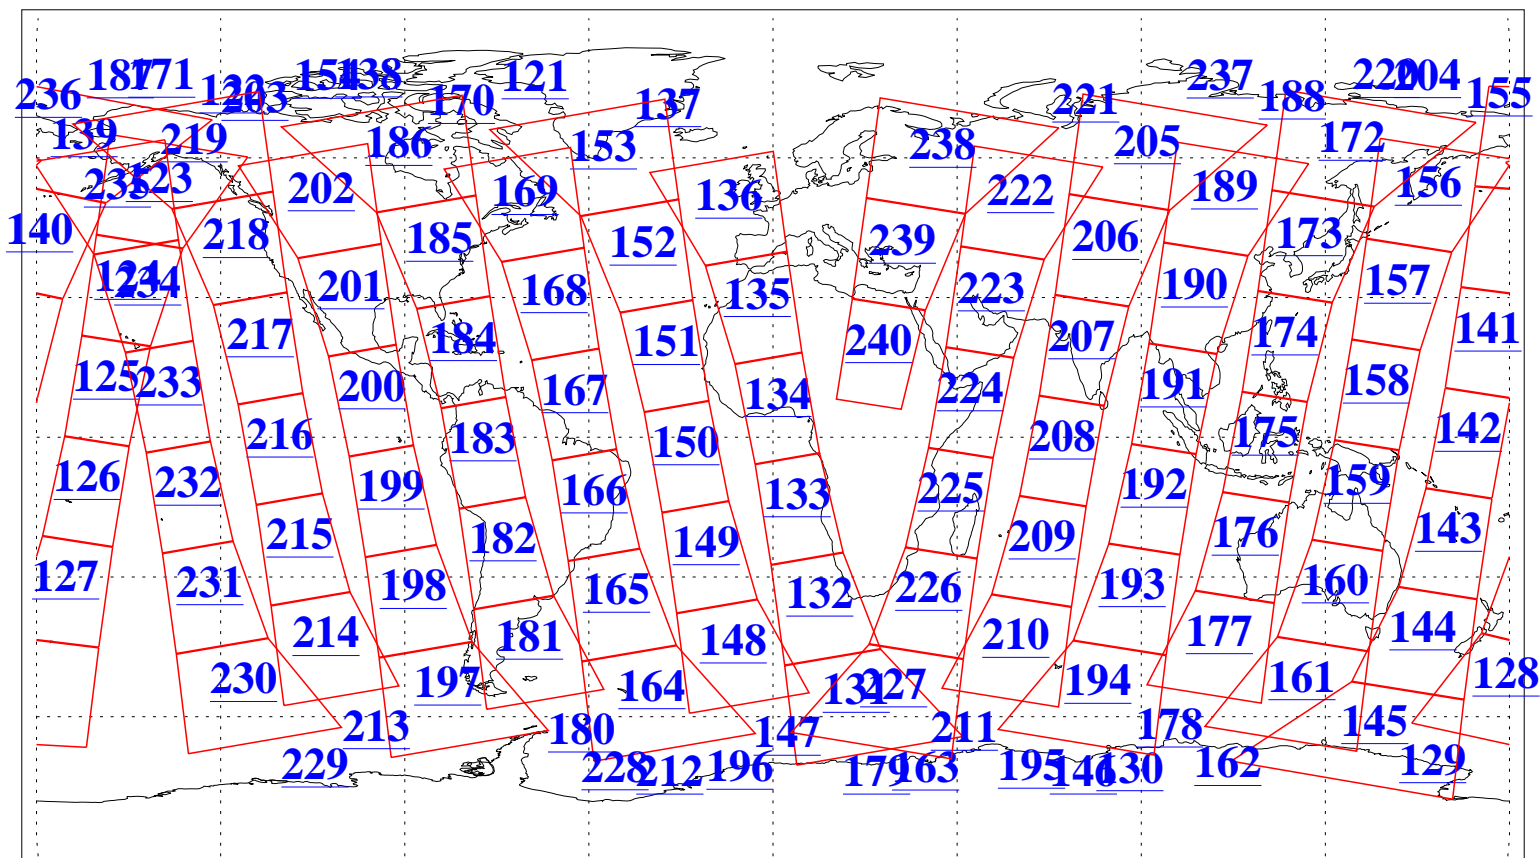

L1B Availability
AMSU Granules: 240
HSB Granules: 0
AIRS Granules: 240

6 Mar 2008
DoY 66
Aqua Day 2133
Granules: 1 to 120

Granules: 121 to 240

Legend: AMSU Available, HSB Available, AIRS Available

L1B Availability
AMSU Granules: 240
HSB Granules: 0
AIRS Granules: 240

6 Mar 2008
DoY 66
Aqua Day 2133
Ascending Granules

Descending Granules

Legend: AMSU Available, HSB Available, AIRS Available

L1B Availability
 AMSU Granules: 240
 HSB Granules: 0
 AIRS Granules: 240

6 Mar 2008
 DoY 66
 Aqua Day 2133

Northern Hemisphere Granules

Southern Hemisphere Granules

Legend: AMSU Available, HSB Available, AIRS Available