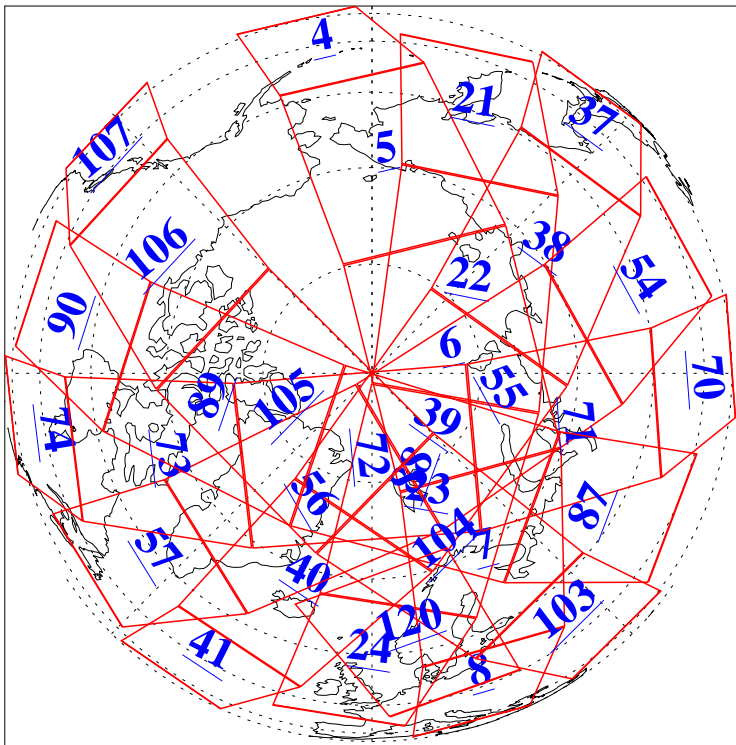

L1B Availability
AMSU Granules: 240
HSB Granules: 0
AIRS Granules: 240

6 Mar 2008
DoY 66
Aqua Day 2133
Granules: 1 to 120

Granules: 121 to 240

Legend: AMSU Available, HSB Available, AIRS Available

L1B Availability
AMSU Granules: 240
HSB Granules: 0
AIRS Granules: 240

6 Mar 2008
DoY 66
Aqua Day 2133
Ascending Granules

Descending Granules

Legend: AMSU Available, HSB Available, AIRS Available

L1B Availability
 AMSU Granules: 240
 HSB Granules: 0
 AIRS Granules: 240

6 Mar 2008
 DoY 66
 Aqua Day 2133

Northern Hemisphere Granules

Southern Hemisphere Granules

Legend: AMSU Available, HSB Available, AIRS Available