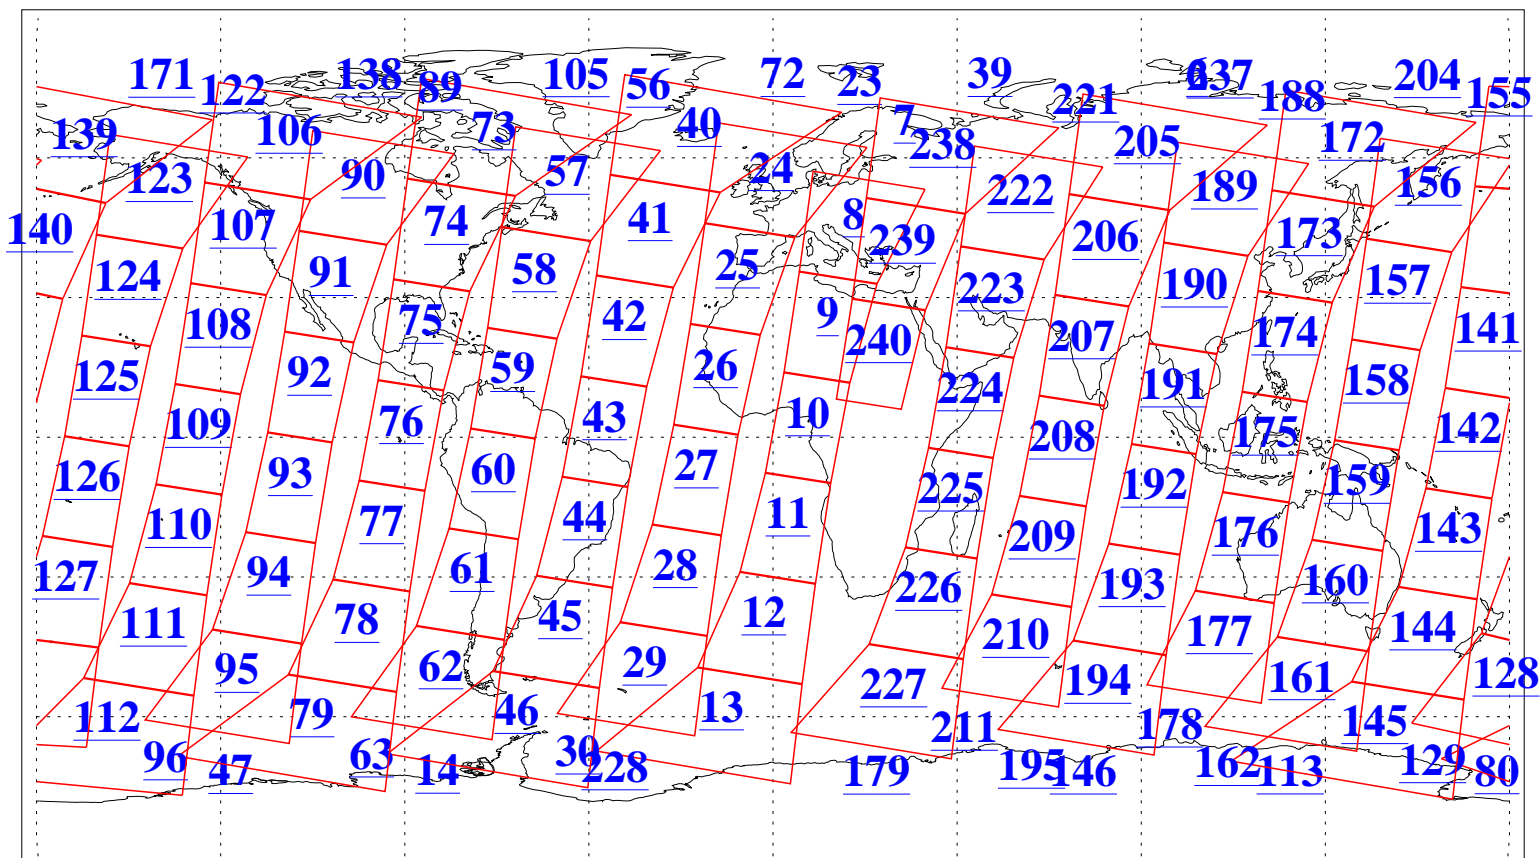

L1B Availability
AMSU Granules: 240
HSB Granules: 0
AIRS Granules: 240

6 Mar 2008
DoY 66
Aqua Day 2133
Granules: 1 to 120

Granules: 121 to 240

Legend: AMSU Available, HSB Available, AIRS Available

L1B Availability
AMSU Granules: 240
HSB Granules: 0
AIRS Granules: 240

6 Mar 2008
DoY 66
Aqua Day 2133
Ascending Granules

Descending Granules

Legend: AMSU Available, HSB Available, AIRS Available

L1B Availability
 AMSU Granules: 240
 HSB Granules: 0
 AIRS Granules: 240

6 Mar 2008
 DoY 66
 Aqua Day 2133

Northern Hemisphere Granules

Southern Hemisphere Granules

Legend: AMSU Available, HSB Available, AIRS Available