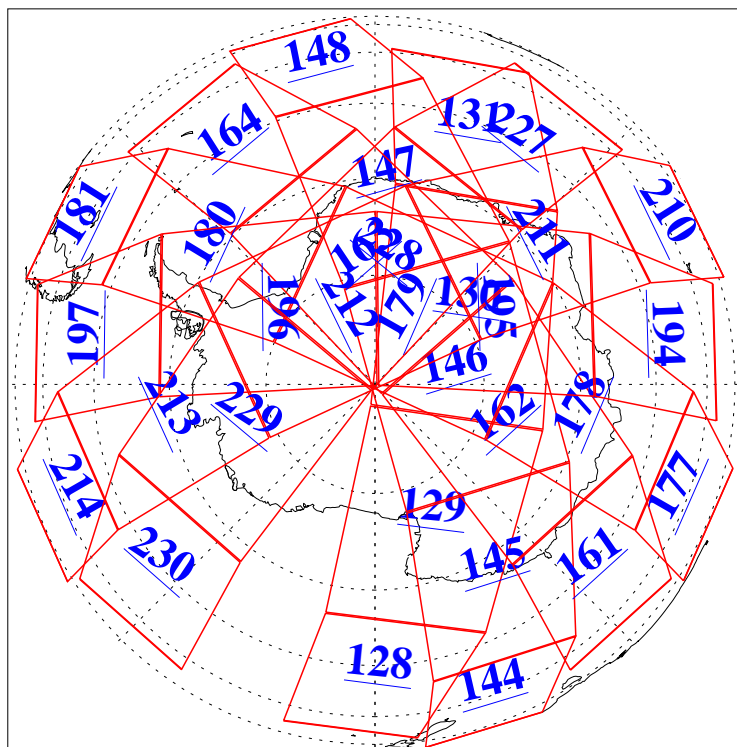

L1B Availability
AMSU Granules: 240
HSB Granules: 0
AIRS Granules: 240

6 Mar 2008
DoY 66
Aqua Day 2133
Granules: 1 to 120

Granules: 121 to 240

Legend: AMSU Available, HSB Available, AIRS Available

L1B Availability
AMSU Granules: 240
HSB Granules: 0
AIRS Granules: 240

6 Mar 2008
DoY 66
Aqua Day 2133
Ascending Granules

Descending Granules

Legend: AMSU Available, HSB Available, AIRS Available

L1B Availability
 AMSU Granules: 240
 HSB Granules: 0
 AIRS Granules: 240

6 Mar 2008
 DoY 66
 Aqua Day 2133

Northern Hemisphere Granules

Southern Hemisphere Granules

Legend: AMSU Available, HSB Available, AIRS Available