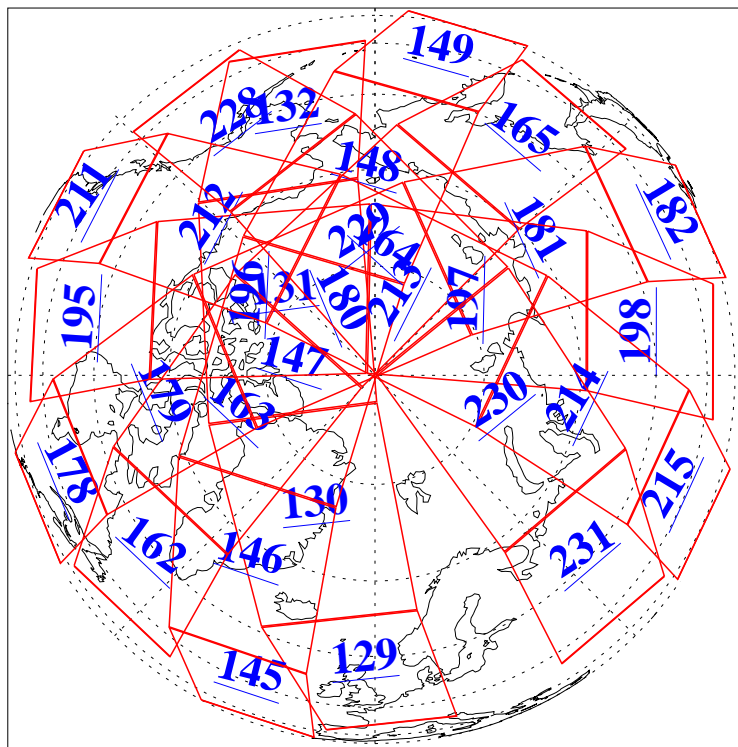

L1B Availability
AMSU Granules: 240
HSB Granules: 0
AIRS Granules: 240

5 Mar 2008
DoY 65
Aqua Day 2132
Granules: 1 to 120

Granules: 121 to 240

Legend: AMSU Available, HSB Available, AIRS Available

L1B Availability
AMSU Granules: 240
HSB Granules: 0
AIRS Granules: 240

5 Mar 2008
DoY 65
Aqua Day 2132

Ascending Granules

Descending Granules

Legend: AMSU Available, HSB Available, AIRS Available

L1B Availability
 AMSU Granules: 240
 HSB Granules: 0
 AIRS Granules: 240

5 Mar 2008
 DoY 65
 Aqua Day 2132

Northern Hemisphere Granules

Southern Hemisphere Granules

Legend: AMSU Available, HSB Available, AIRS Available