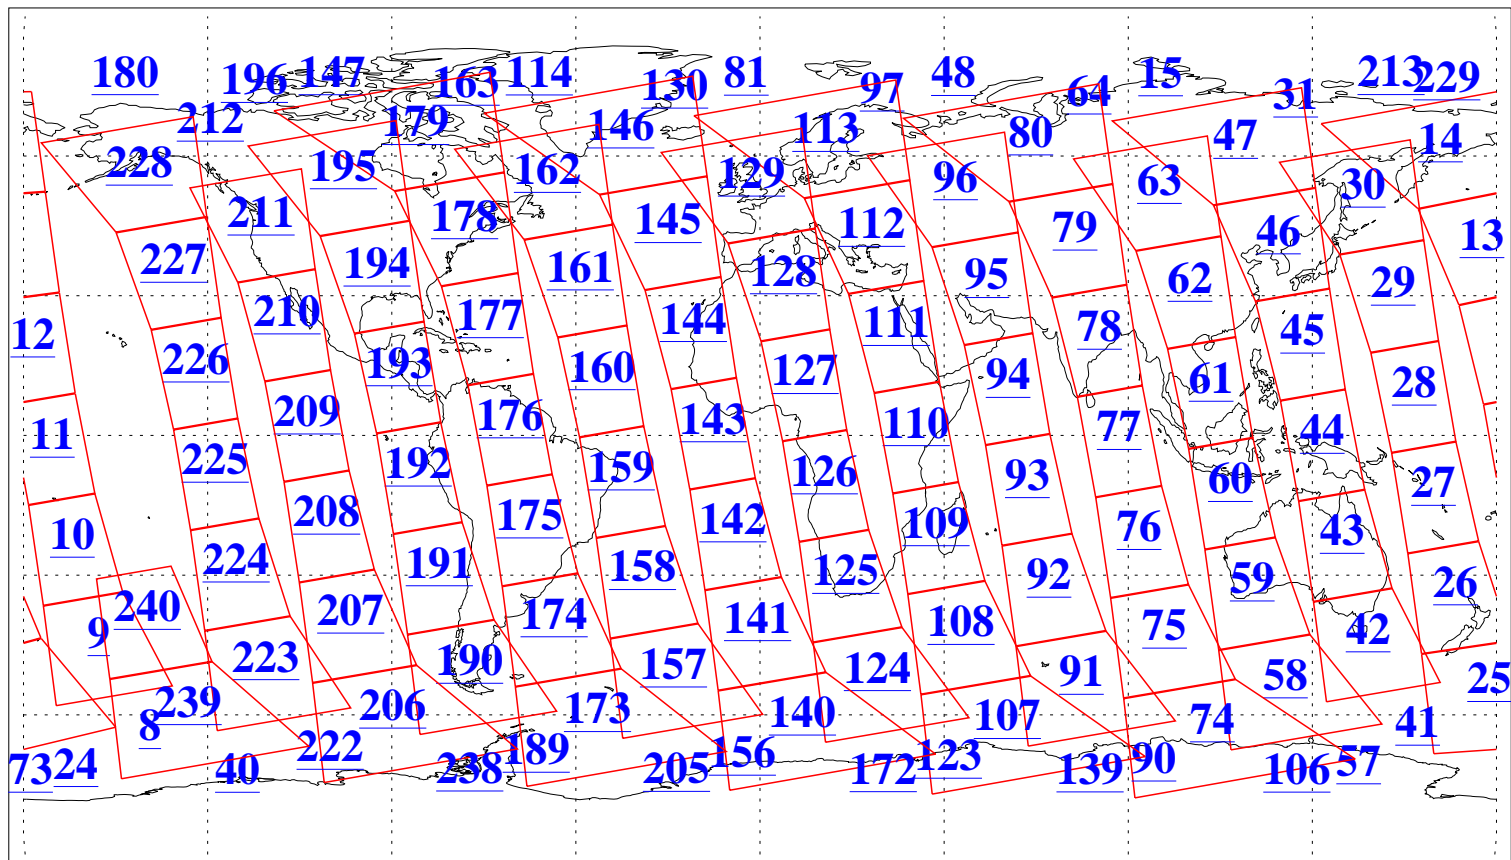

L1B Availability
AMSU Granules: 240
HSB Granules: 0
AIRS Granules: 240

5 Mar 2008
DoY 65
Aqua Day 2132
Granules: 1 to 120

Granules: 121 to 240

Legend: AMSU Available, HSB Available, AIRS Available

L1B Availability
AMSU Granules: 240
HSB Granules: 0
AIRS Granules: 240

5 Mar 2008
DoY 65
Aqua Day 2132

Ascending Granules

Descending Granules

Legend: AMSU Available, HSB Available, AIRS Available

L1B Availability
 AMSU Granules: 240
 HSB Granules: 0
 AIRS Granules: 240

5 Mar 2008
 DoY 65
 Aqua Day 2132

Northern Hemisphere Granules

Southern Hemisphere Granules

Legend: AMSU Available, HSB Available, AIRS Available