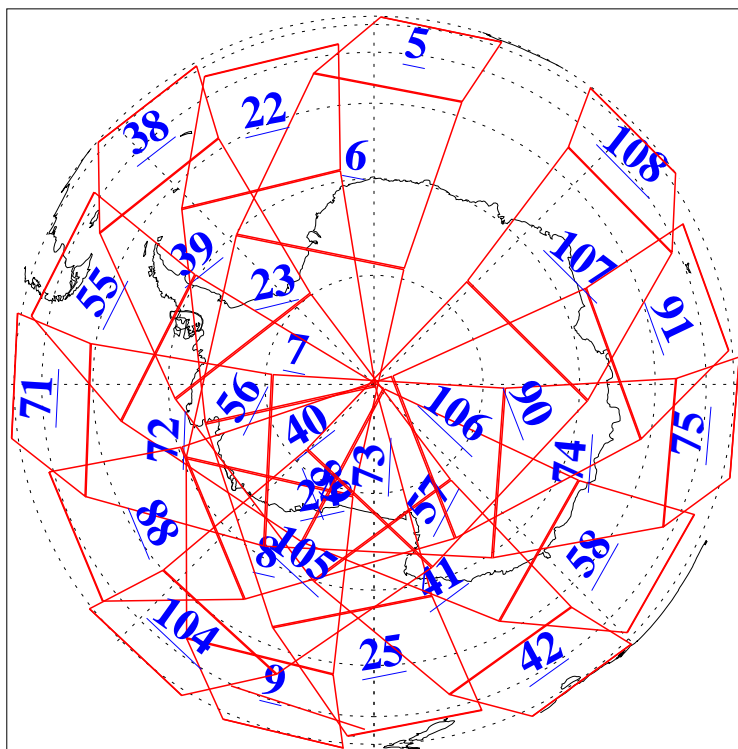

L1B Availability
AMSU Granules: 240
HSB Granules: 0
AIRS Granules: 240

5 Mar 2008
DoY 65
Aqua Day 2132
Granules: 1 to 120

Granules: 121 to 240

Legend: AMSU Available, HSB Available, AIRS Available

L1B Availability
AMSU Granules: 240
HSB Granules: 0
AIRS Granules: 240

5 Mar 2008
DoY 65
Aqua Day 2132

Ascending Granules

Descending Granules

Legend: AMSU Available, HSB Available, AIRS Available

L1B Availability
 AMSU Granules: 240
 HSB Granules: 0
 AIRS Granules: 240

5 Mar 2008
 DoY 65
 Aqua Day 2132

Northern Hemisphere Granules

Southern Hemisphere Granules

Legend: AMSU Available, HSB Available, AIRS Available