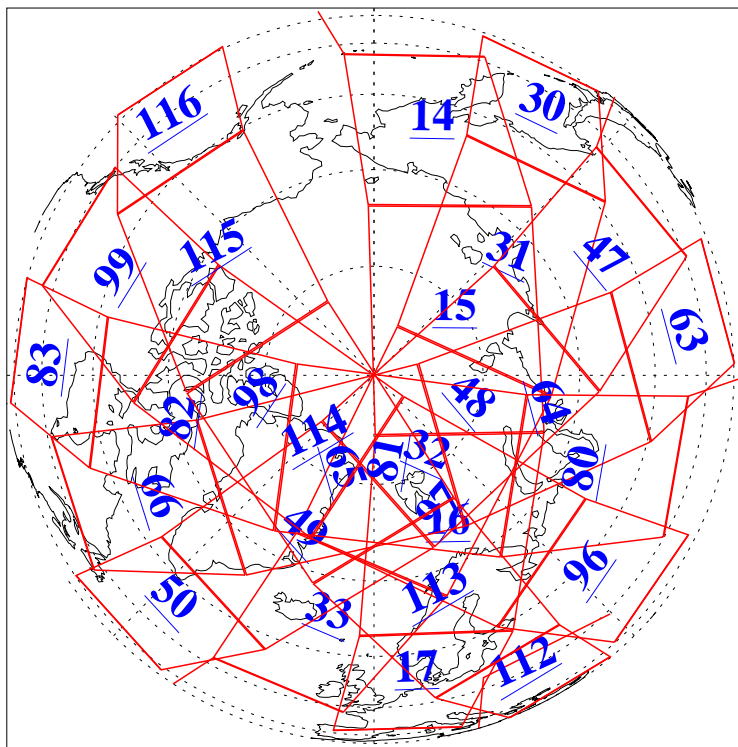

L1B Availability
AMSU Granules: 240
HSB Granules: 0
AIRS Granules: 240

5 Mar 2008
DoY 65
Aqua Day 2132
Granules: 1 to 120

Granules: 121 to 240

Legend: AMSU Available, HSB Available, AIRS Available

L1B Availability
AMSU Granules: 240
HSB Granules: 0
AIRS Granules: 240

5 Mar 2008
DoY 65
Aqua Day 2132

Ascending Granules

Descending Granules

Legend: AMSU Available, HSB Available, AIRS Available

L1B Availability
 AMSU Granules: 240
 HSB Granules: 0
 AIRS Granules: 240

5 Mar 2008
 DoY 65
 Aqua Day 2132

Northern Hemisphere Granules

Southern Hemisphere Granules

Legend: AMSU Available, HSB Available, AIRS Available