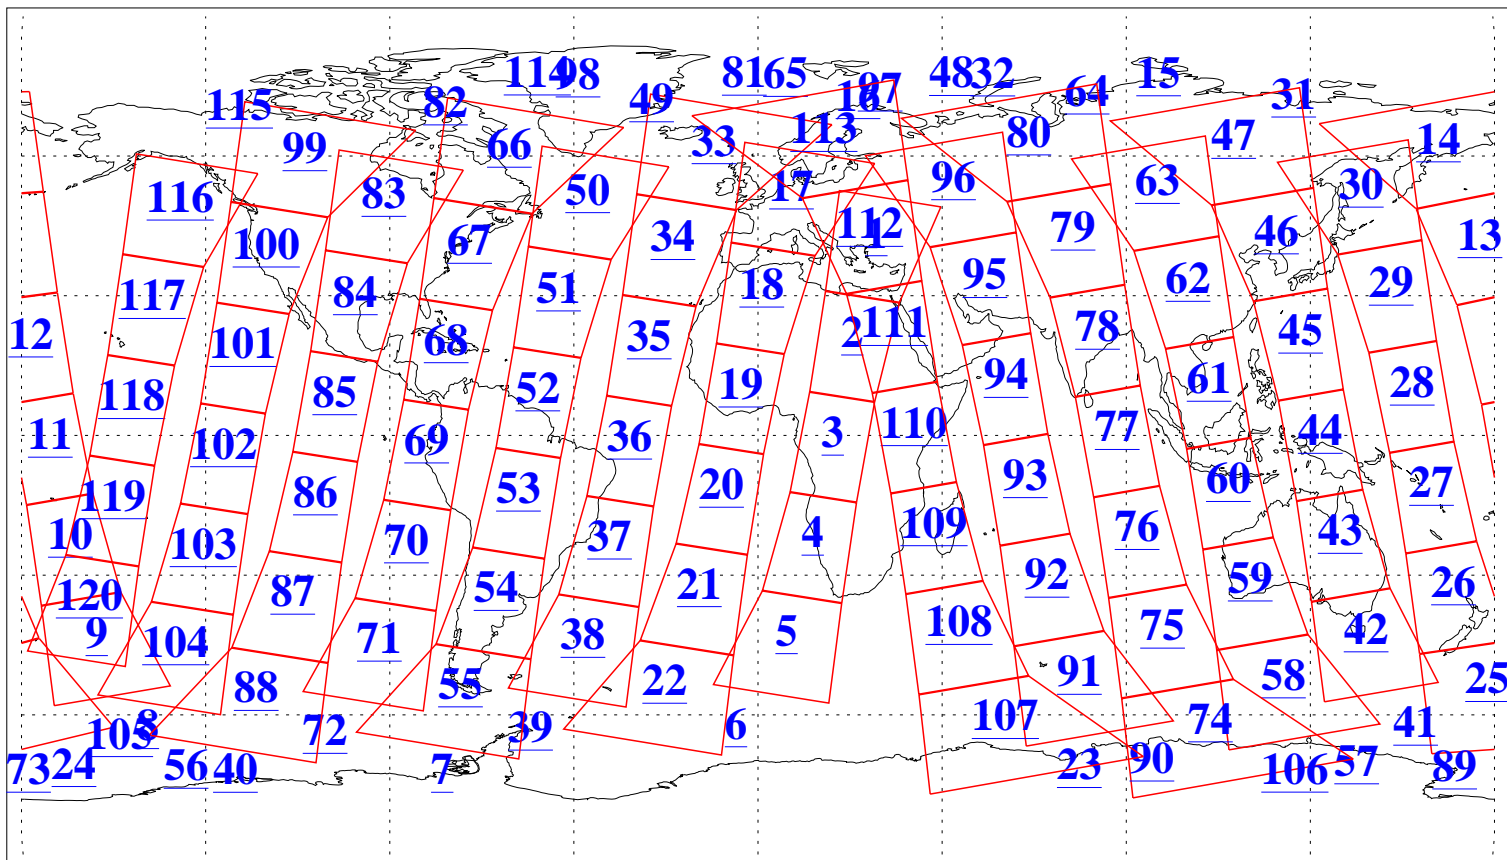

L1B Availability
AMSU Granules: 240
HSB Granules: 0
AIRS Granules: 240

5 Mar 2008
DoY 65
Aqua Day 2132
Granules: 1 to 120

Granules: 121 to 240

Legend: AMSU Available, HSB Available, AIRS Available

L1B Availability
AMSU Granules: 240
HSB Granules: 0
AIRS Granules: 240

5 Mar 2008
DoY 65
Aqua Day 2132

Ascending Granules

Descending Granules

Legend: AMSU Available, HSB Available, AIRS Available

L1B Availability
 AMSU Granules: 240
 HSB Granules: 0
 AIRS Granules: 240

5 Mar 2008
 DoY 65
 Aqua Day 2132

Northern Hemisphere Granules

Southern Hemisphere Granules

Legend: AMSU Available, HSB Available, AIRS Available