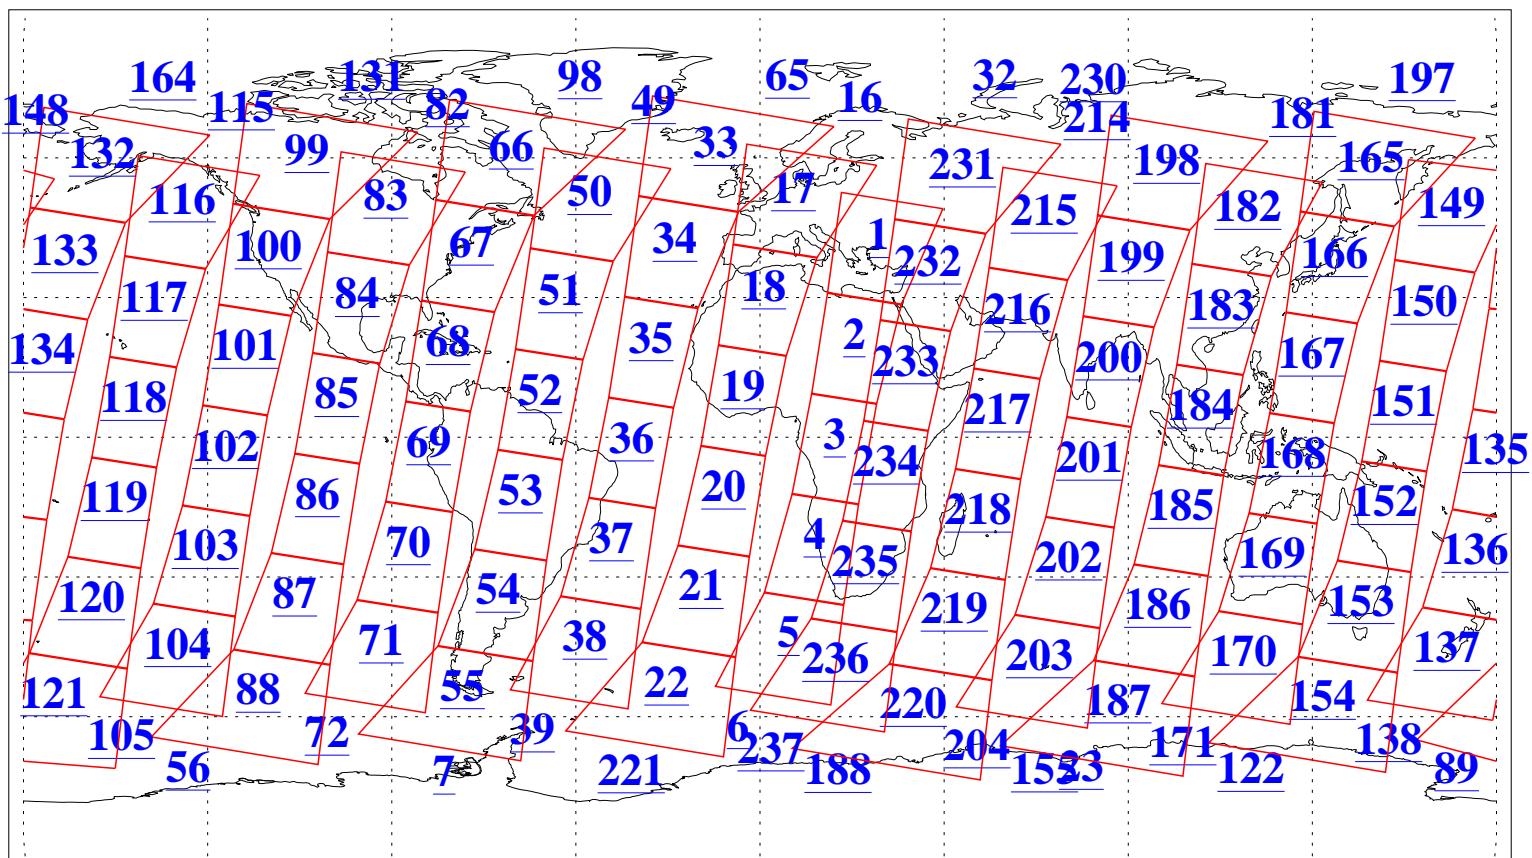

L1B Availability
AMSU Granules: 240
HSB Granules: 0
AIRS Granules: 240

5 Mar 2008
DoY 65
Aqua Day 2132
Granules: 1 to 120

Granules: 121 to 240

Legend: AMSU Available, HSB Available, AIRS Available

L1B Availability
AMSU Granules: 240
HSB Granules: 0
AIRS Granules: 240

5 Mar 2008
DoY 65
Aqua Day 2132

Ascending Granules

Descending Granules

Legend: AMSU Available, HSB Available, AIRS Available

L1B Availability
 AMSU Granules: 240
 HSB Granules: 0
 AIRS Granules: 240

5 Mar 2008
 DoY 65
 Aqua Day 2132

Northern Hemisphere Granules

Southern Hemisphere Granules

Legend: AMSU Available, HSB Available, AIRS Available