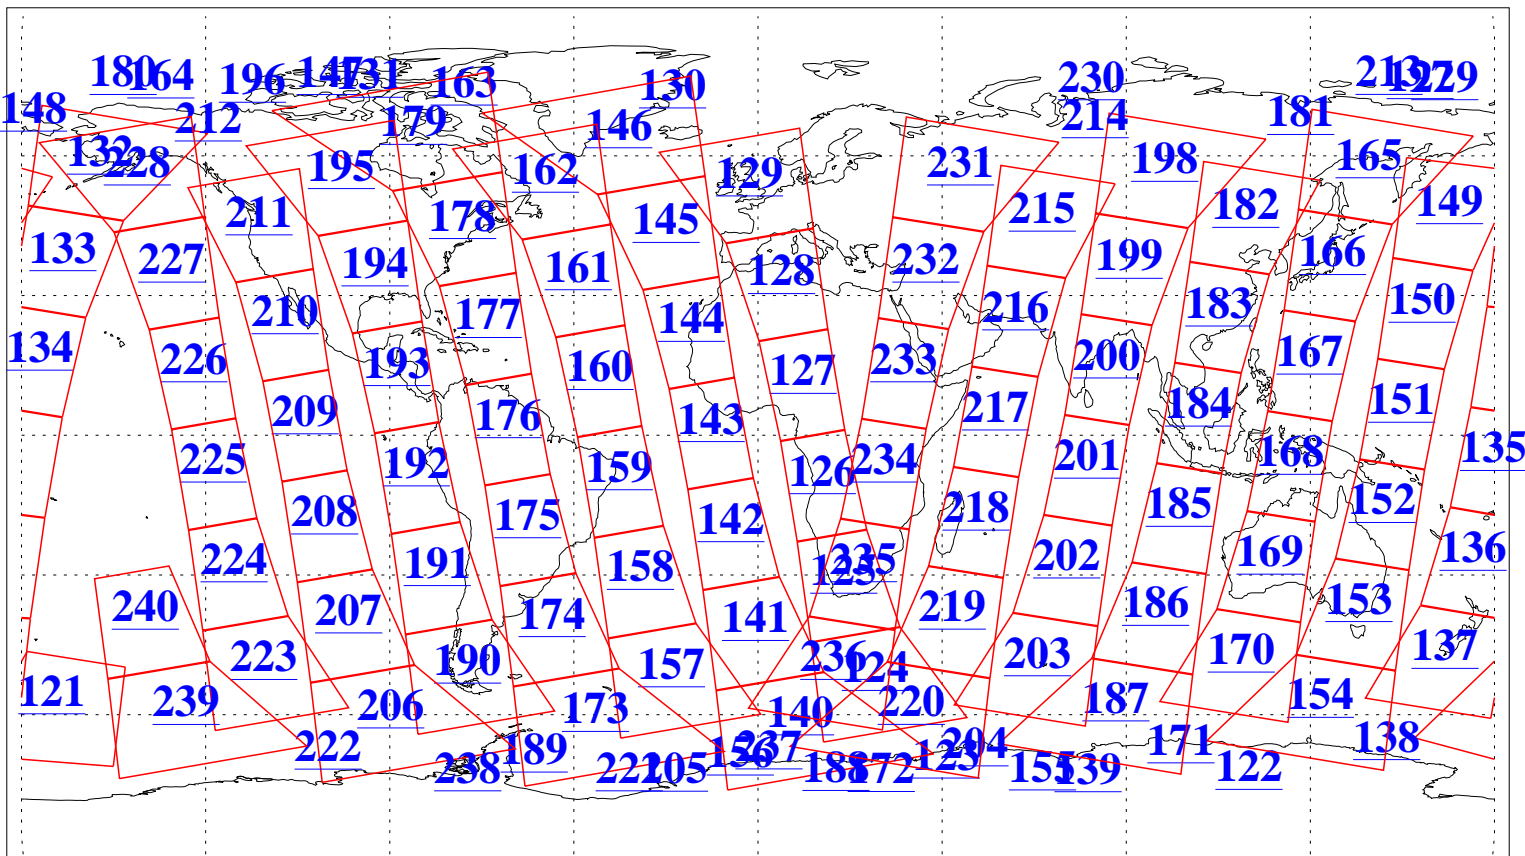

L1B Availability
AMSU Granules: 240
HSB Granules: 0
AIRS Granules: 240

5 Mar 2008
DoY 65
Aqua Day 2132
Granules: 1 to 120

Granules: 121 to 240

Legend: AMSU Available, HSB Available, AIRS Available

L1B Availability
AMSU Granules: 240
HSB Granules: 0
AIRS Granules: 240

5 Mar 2008
DoY 65
Aqua Day 2132

Ascending Granules

Descending Granules

Legend: AMSU Available, HSB Available, AIRS Available

L1B Availability
 AMSU Granules: 240
 HSB Granules: 0
 AIRS Granules: 240

5 Mar 2008
 DoY 65
 Aqua Day 2132

Northern Hemisphere Granules

Southern Hemisphere Granules

Legend: AMSU Available, HSB Available, AIRS Available