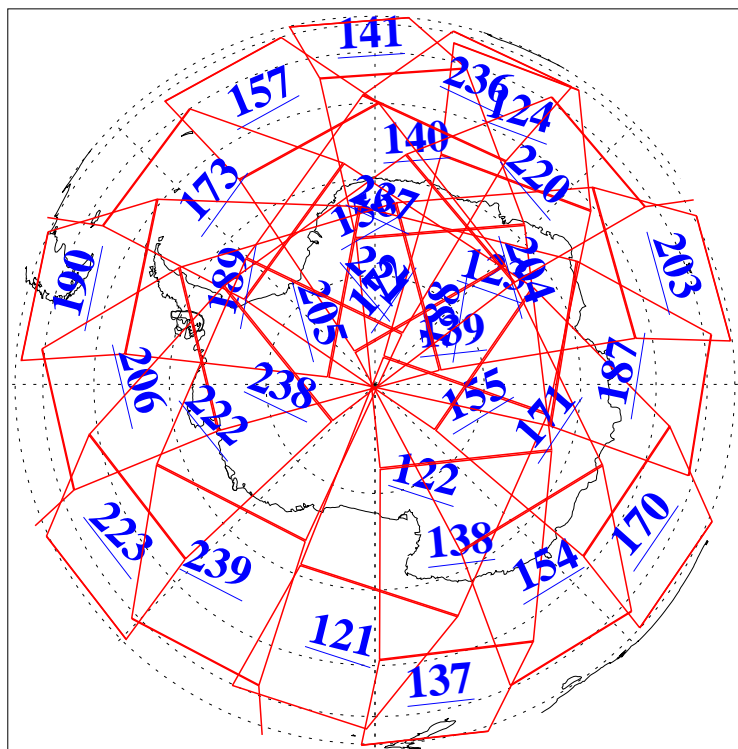

L1B Availability
AMSU Granules: 240
HSB Granules: 0
AIRS Granules: 240

5 Mar 2008
DoY 65
Aqua Day 2132
Granules: 1 to 120

Granules: 121 to 240

Legend: AMSU Available, HSB Available, AIRS Available

L1B Availability
AMSU Granules: 240
HSB Granules: 0
AIRS Granules: 240

5 Mar 2008
DoY 65
Aqua Day 2132

Ascending Granules

Descending Granules

Legend: AMSU Available, HSB Available, AIRS Available

L1B Availability
 AMSU Granules: 240
 HSB Granules: 0
 AIRS Granules: 240

5 Mar 2008
 DoY 65
 Aqua Day 2132

Northern Hemisphere Granules

Southern Hemisphere Granules

Legend: AMSU Available, HSB Available, AIRS Available