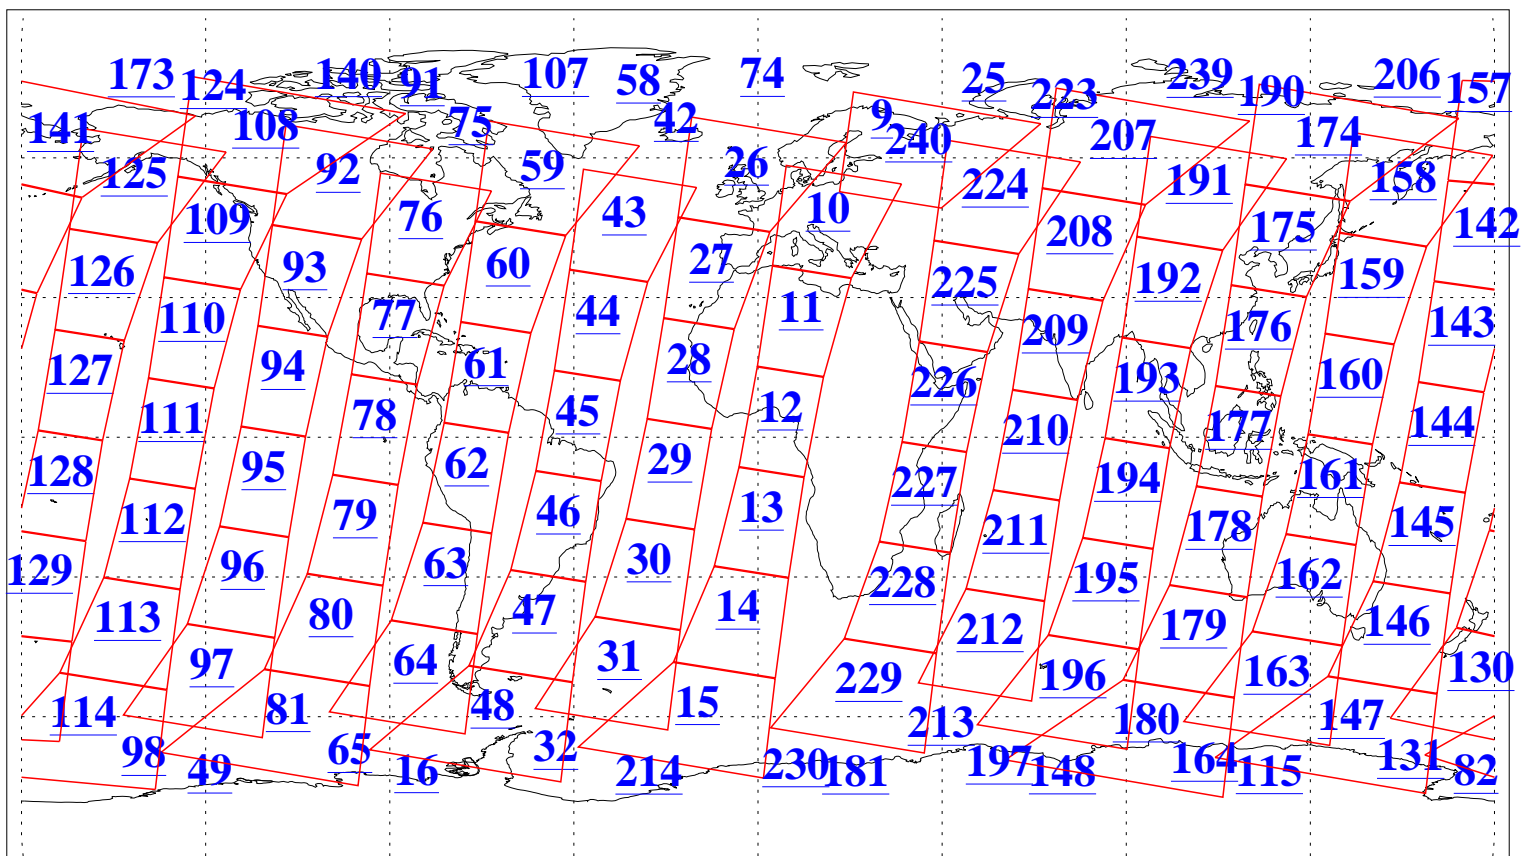

L1B Availability  
AMSU Granules: 240  
HSB Granules: 0  
AIRS Granules: 240

4 Mar 2008  
DoY 64  
Aqua Day 2131  
Granules: 1 to 120

Granules: 121 to 240

Legend: AMSU Available, HSB Available, AIRS Available

L1B Availability  
AMSU Granules: 240  
HSB Granules: 0  
AIRS Granules: 240

4 Mar 2008  
DoY 64  
Aqua Day 2131  
Ascending Granules

Descending Granules

Legend: AMSU Available, HSB Available, AIRS Available

L1B Availability  
 AMSU Granules: 240  
 HSB Granules: 0  
 AIRS Granules: 240

4 Mar 2008  
 DoY 64  
 Aqua Day 2131

Northern Hemisphere Granules

Southern Hemisphere Granules

Legend: AMSU Available, HSB Available, AIRS Available