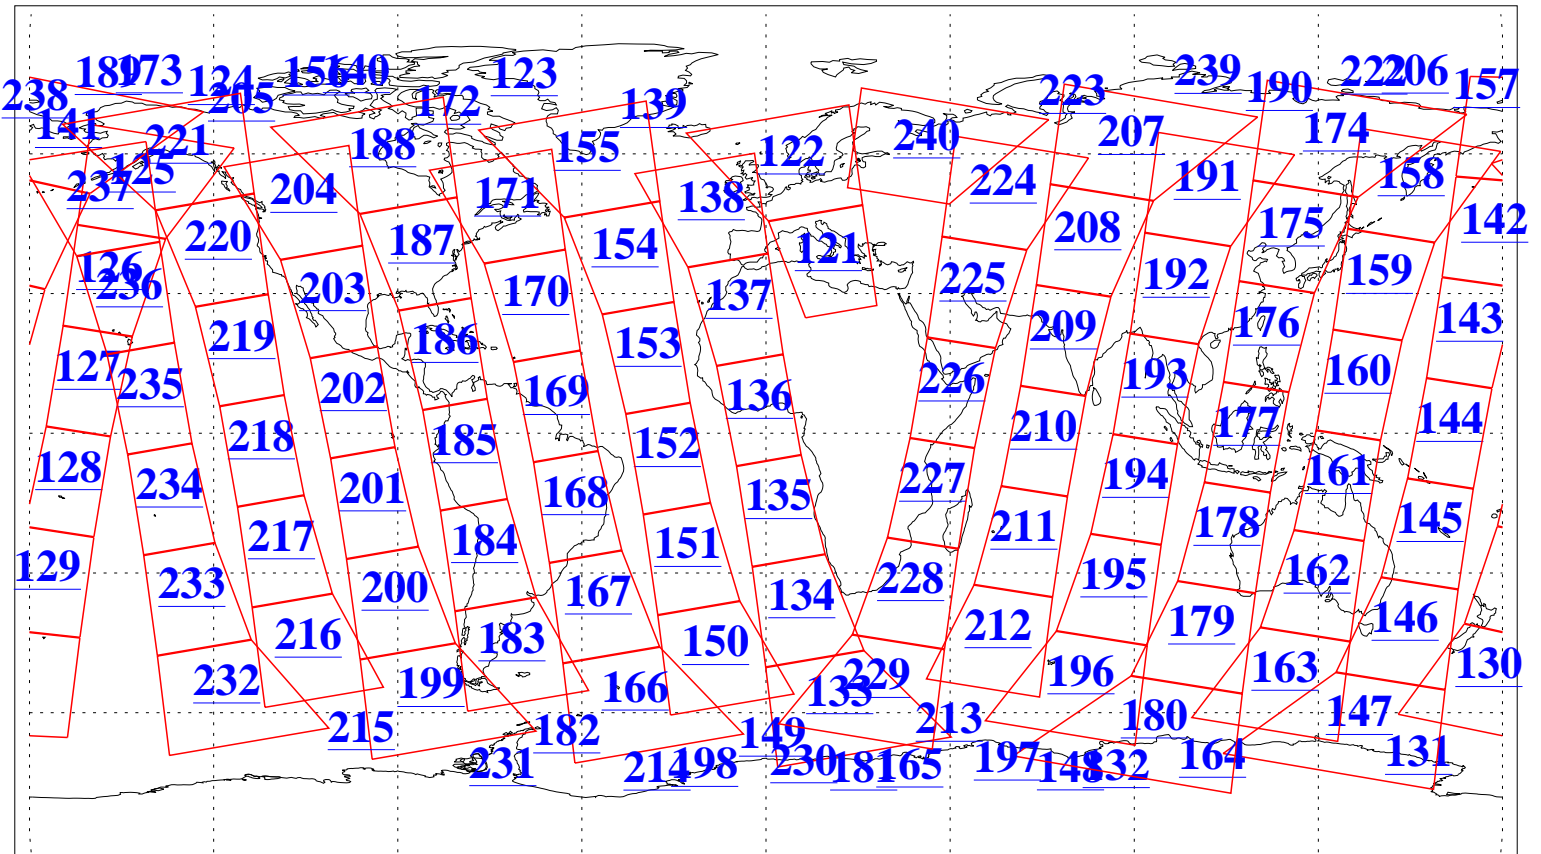

L1B Availability  
AMSU Granules: 240  
HSB Granules: 0  
AIRS Granules: 240

4 Mar 2008  
DoY 64  
Aqua Day 2131  
Granules: 1 to 120

Granules: 121 to 240

Legend: AMSU Available, HSB Available, AIRS Available

L1B Availability  
AMSU Granules: 240  
HSB Granules: 0  
AIRS Granules: 240

4 Mar 2008  
DoY 64  
Aqua Day 2131  
Ascending Granules

Descending Granules

Legend: AMSU Available, HSB Available, AIRS Available

L1B Availability  
 AMSU Granules: 240  
 HSB Granules: 0  
 AIRS Granules: 240

4 Mar 2008  
 DoY 64  
 Aqua Day 2131

Northern Hemisphere Granules

Southern Hemisphere Granules

Legend: AMSU Available, HSB Available, AIRS Available