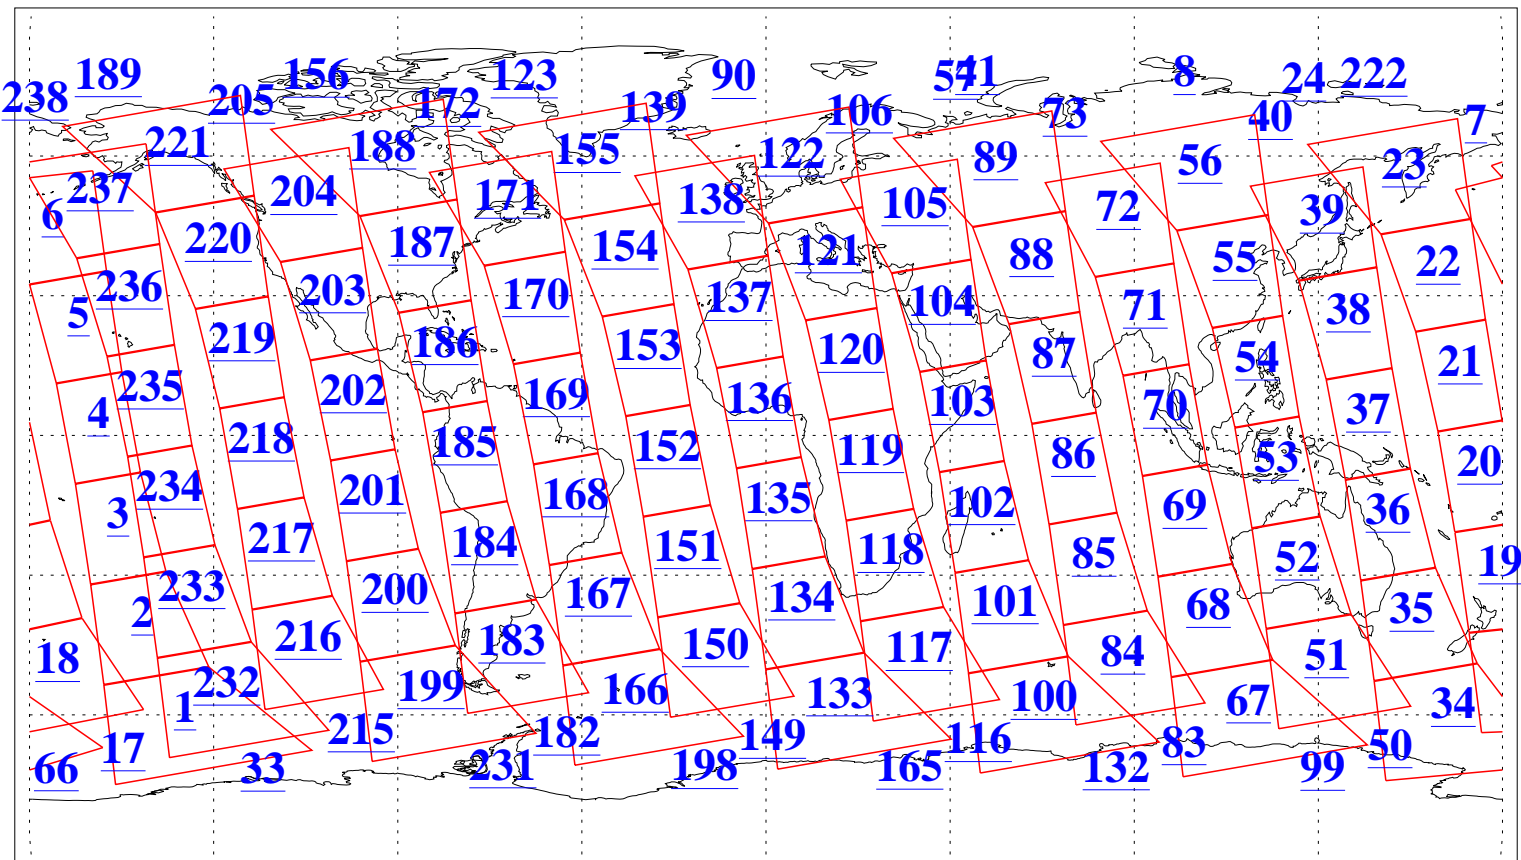

L1B Availability  
AMSU Granules: 240  
HSB Granules: 0  
AIRS Granules: 240

4 Mar 2008  
DoY 64  
Aqua Day 2131  
Granules: 1 to 120

Granules: 121 to 240

Legend: AMSU Available, HSB Available, AIRS Available

L1B Availability  
AMSU Granules: 240  
HSB Granules: 0  
AIRS Granules: 240

4 Mar 2008  
DoY 64  
Aqua Day 2131  
Ascending Granules

Descending Granules

Legend: AMSU Available, HSB Available, AIRS Available

L1B Availability  
 AMSU Granules: 240  
 HSB Granules: 0  
 AIRS Granules: 240

4 Mar 2008  
 DoY 64  
 Aqua Day 2131

Northern Hemisphere Granules

Southern Hemisphere Granules

Legend: AMSU Available, HSB Available, AIRS Available