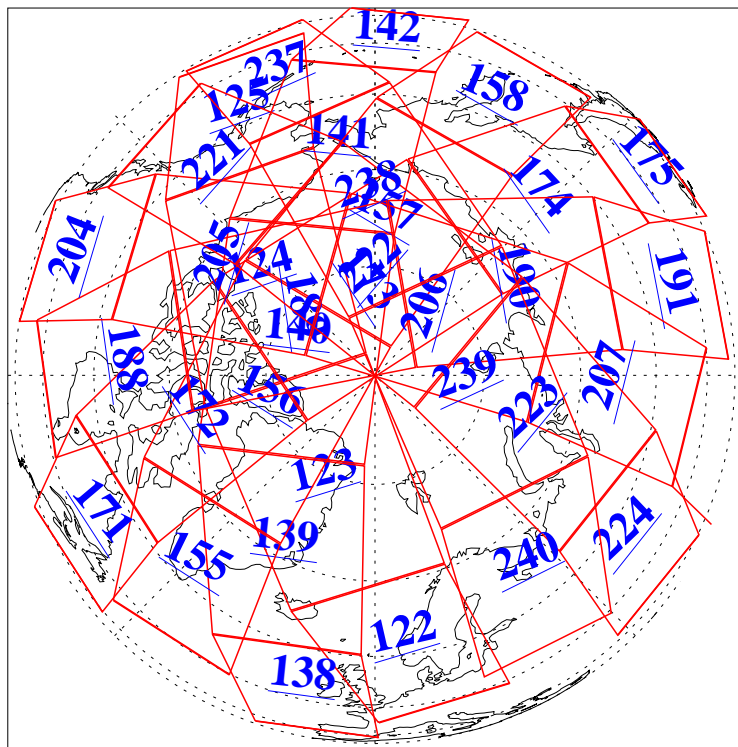

L1B Availability  
AMSU Granules: 240  
HSB Granules: 0  
AIRS Granules: 240

4 Mar 2008  
DoY 64  
Aqua Day 2131  
Granules: 1 to 120

Granules: 121 to 240

Legend: AMSU Available, HSB Available, AIRS Available

L1B Availability  
AMSU Granules: 240  
HSB Granules: 0  
AIRS Granules: 240

4 Mar 2008  
DoY 64  
Aqua Day 2131  
Ascending Granules

Descending Granules

Legend: AMSU Available, HSB Available, AIRS Available

L1B Availability  
 AMSU Granules: 240  
 HSB Granules: 0  
 AIRS Granules: 240

4 Mar 2008  
 DoY 64  
 Aqua Day 2131

Northern Hemisphere Granules

Southern Hemisphere Granules

Legend: AMSU Available, HSB Available, AIRS Available