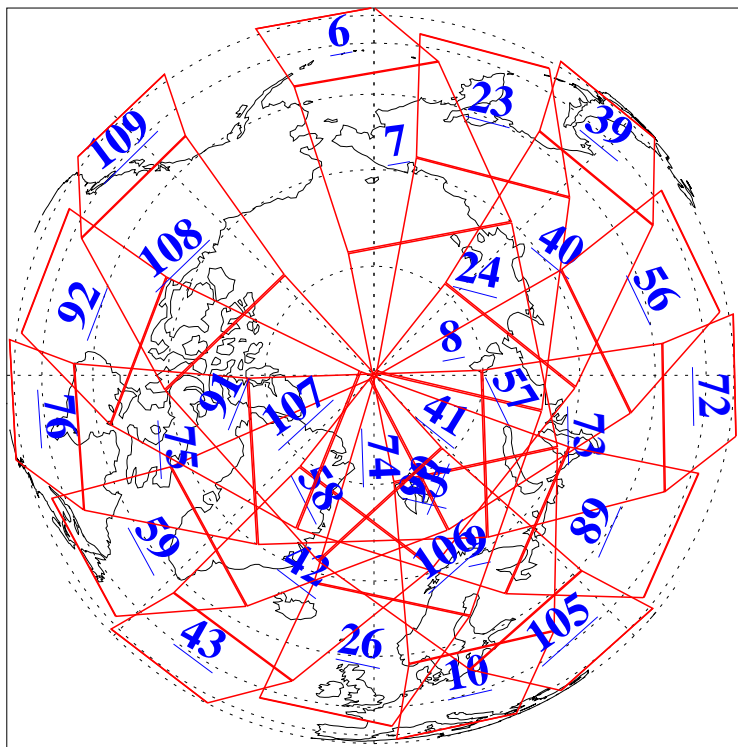

L1B Availability  
AMSU Granules: 240  
HSB Granules: 0  
AIRS Granules: 240

4 Mar 2008  
DoY 64  
Aqua Day 2131  
Granules: 1 to 120

Granules: 121 to 240

Legend: AMSU Available, HSB Available, AIRS Available

L1B Availability  
AMSU Granules: 240  
HSB Granules: 0  
AIRS Granules: 240

4 Mar 2008  
DoY 64  
Aqua Day 2131  
Ascending Granules

Descending Granules

Legend: AMSU Available, HSB Available, AIRS Available

L1B Availability  
 AMSU Granules: 240  
 HSB Granules: 0  
 AIRS Granules: 240

4 Mar 2008  
 DoY 64  
 Aqua Day 2131

Northern Hemisphere Granules

Southern Hemisphere Granules

Legend: AMSU Available, HSB Available, AIRS Available