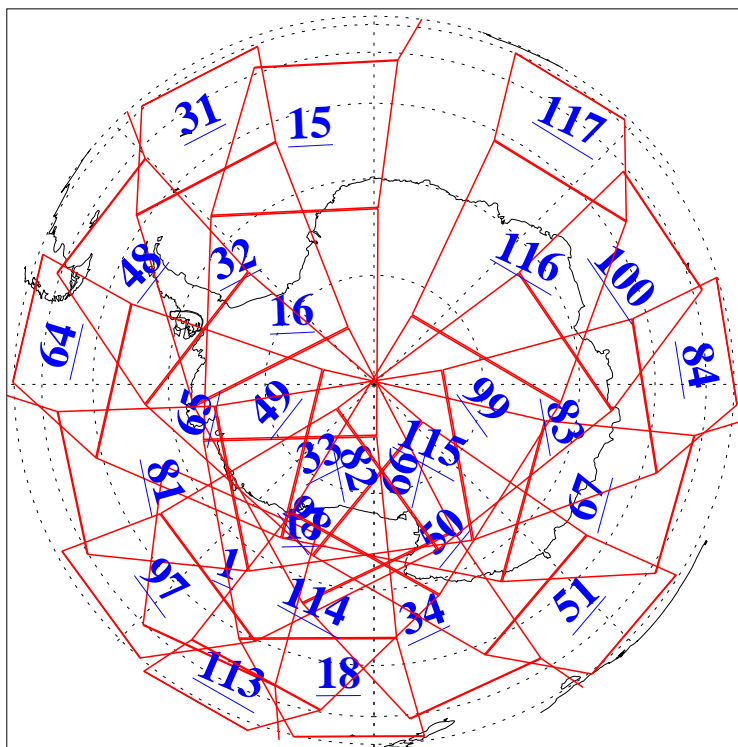

L1B Availability  
AMSU Granules: 240  
HSB Granules: 0  
AIRS Granules: 240

4 Mar 2008  
DoY 64  
Aqua Day 2131  
Granules: 1 to 120

Granules: 121 to 240

Legend: AMSU Available, HSB Available, AIRS Available

L1B Availability  
AMSU Granules: 240  
HSB Granules: 0  
AIRS Granules: 240

4 Mar 2008  
DoY 64  
Aqua Day 2131  
Ascending Granules

Descending Granules

Legend: AMSU Available, HSB Available, AIRS Available

L1B Availability  
 AMSU Granules: 240  
 HSB Granules: 0  
 AIRS Granules: 240

4 Mar 2008  
 DoY 64  
 Aqua Day 2131

Northern Hemisphere Granules

Southern Hemisphere Granules

Legend: AMSU Available, HSB Available, AIRS Available