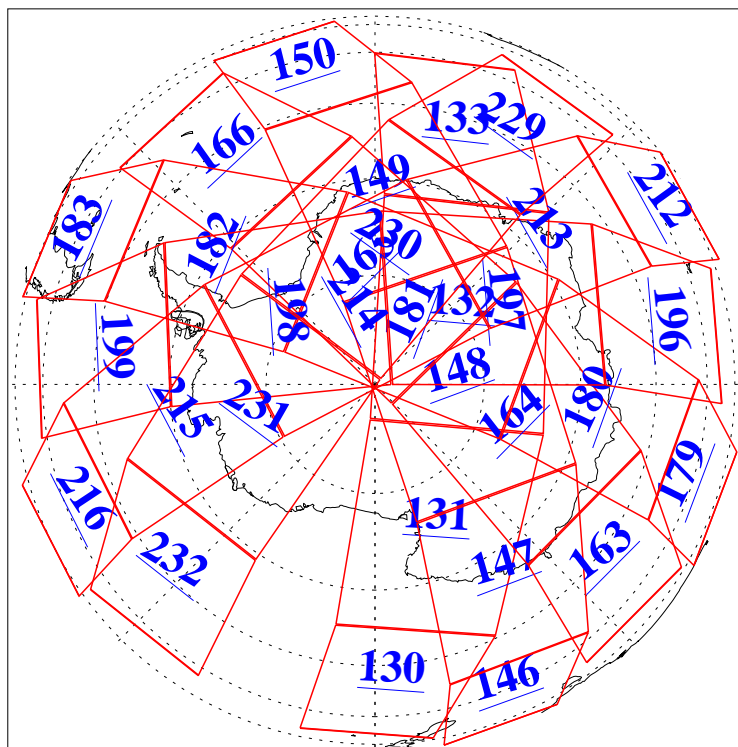

L1B Availability  
AMSU Granules: 240  
HSB Granules: 0  
AIRS Granules: 240

4 Mar 2008  
DoY 64  
Aqua Day 2131  
Ascending Granules

Descending Granules

Legend: AMSU Available, HSB Available, AIRS Available

L1B Availability  
 AMSU Granules: 240  
 HSB Granules: 0  
 AIRS Granules: 240

4 Mar 2008  
 DoY 64  
 Aqua Day 2131

Northern Hemisphere Granules

Southern Hemisphere Granules

Legend: AMSU Available, HSB Available, AIRS Available