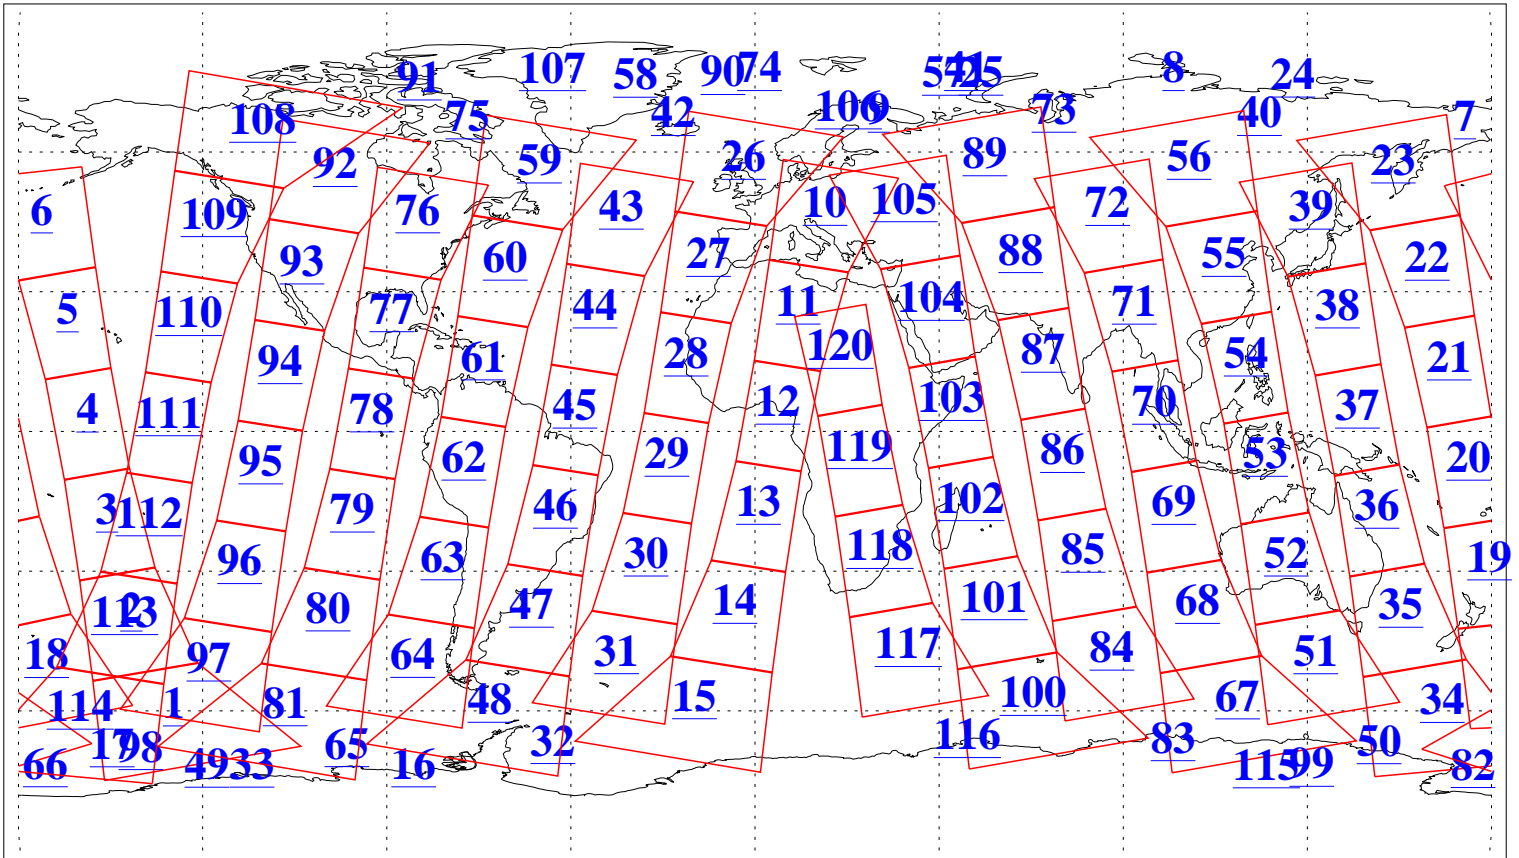

L1B Availability  
AMSU Granules: 240  
HSB Granules: 0  
AIRS Granules: 240

4 Mar 2008  
DoY 64  
Aqua Day 2131  
Granules: 1 to 120

Granules: 121 to 240

Legend: AMSU Available, HSB Available, AIRS Available

L1B Availability  
AMSU Granules: 240  
HSB Granules: 0  
AIRS Granules: 240

4 Mar 2008  
DoY 64  
Aqua Day 2131  
Ascending Granules

Descending Granules

Legend: AMSU Available, HSB Available, AIRS Available

L1B Availability  
 AMSU Granules: 240  
 HSB Granules: 0  
 AIRS Granules: 240

4 Mar 2008  
 DoY 64  
 Aqua Day 2131

Northern Hemisphere Granules

Southern Hemisphere Granules

Legend: AMSU Available, HSB Available, AIRS Available