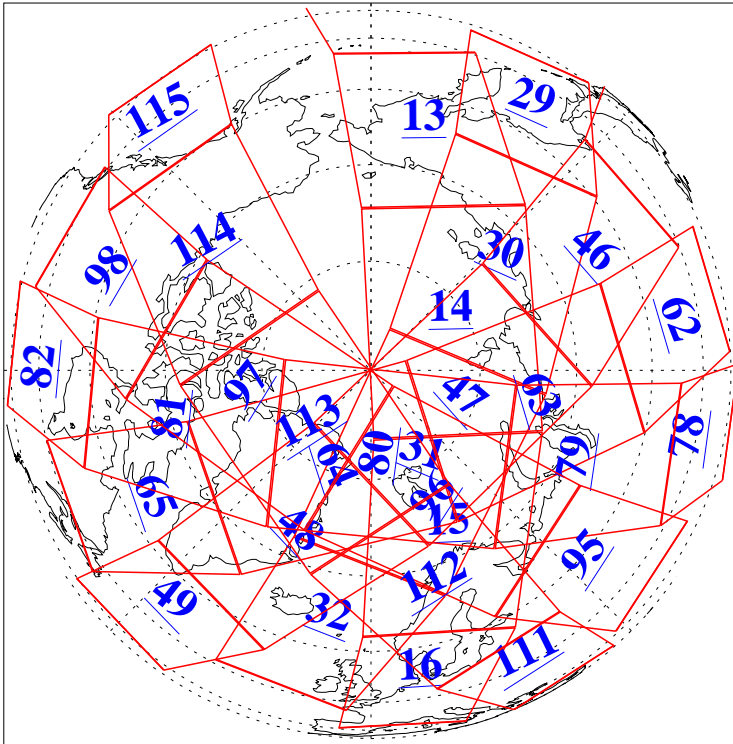

L1B Availability
AMSU Granules: 240
HSB Granules: 0
AIRS Granules: 240

27 Feb 2008
DoY 58
Aqua Day 2125
Granules: 1 to 120

Granules: 121 to 240

Legend: AMSU Available, HSB Available, AIRS Available

L1B Availability
AMSU Granules: 240
HSB Granules: 0
AIRS Granules: 240

27 Feb 2008
DoY 58
Aqua Day 2125
Ascending Granules

Descending Granules

Legend: AMSU Available, HSB Available, AIRS Available

L1B Availability
 AMSU Granules: 240
 HSB Granules: 0
 AIRS Granules: 240

27 Feb 2008
 DoY 58
 Aqua Day 2125

Northern Hemisphere Granules

Southern Hemisphere Granules

Legend: AMSU Available, HSB Available, AIRS Available