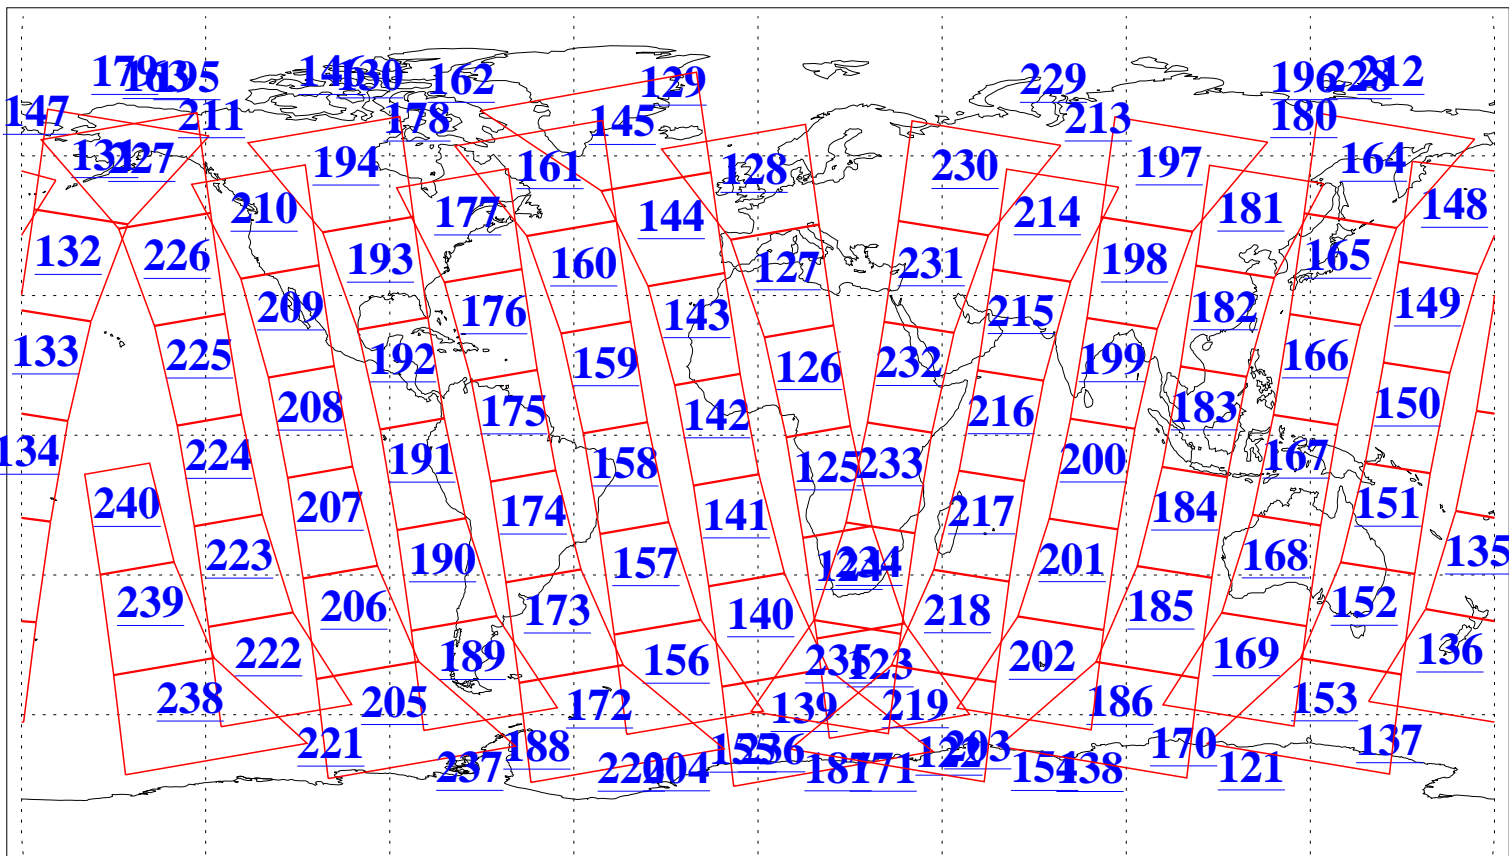

L1B Availability
AMSU Granules: 240
HSB Granules: 0
AIRS Granules: 240

27 Feb 2008
DoY 58
Aqua Day 2125
Granules: 1 to 120

Granules: 121 to 240

Legend: AMSU Available, HSB Available, AIRS Available

L1B Availability
AMSU Granules: 240
HSB Granules: 0
AIRS Granules: 240

27 Feb 2008
DoY 58
Aqua Day 2125
Ascending Granules

Descending Granules

Legend: AMSU Available, HSB Available, AIRS Available

L1B Availability
 AMSU Granules: 240
 HSB Granules: 0
 AIRS Granules: 240

27 Feb 2008
 DoY 58
 Aqua Day 2125

Northern Hemisphere Granules

Southern Hemisphere Granules

Legend: AMSU Available, HSB Available, AIRS Available