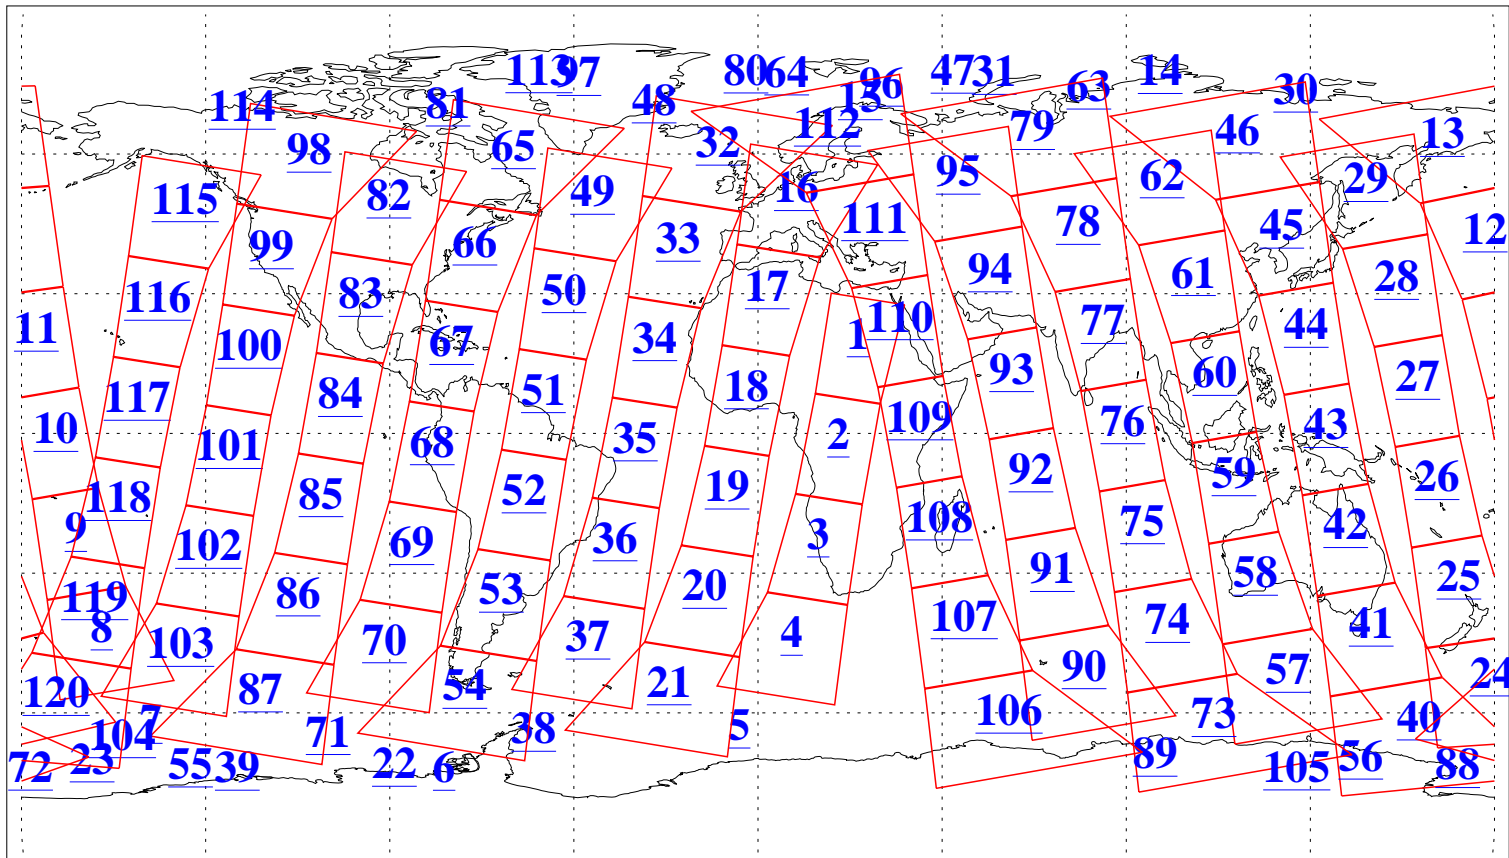

L1B Availability
AMSU Granules: 240
HSB Granules: 0
AIRS Granules: 240

27 Feb 2008
DoY 58
Aqua Day 2125
Granules: 1 to 120

Granules: 121 to 240

Legend: AMSU Available, HSB Available, AIRS Available

L1B Availability
AMSU Granules: 240
HSB Granules: 0
AIRS Granules: 240

27 Feb 2008
DoY 58
Aqua Day 2125
Ascending Granules

Descending Granules

Legend: AMSU Available, HSB Available, AIRS Available

L1B Availability
 AMSU Granules: 240
 HSB Granules: 0
 AIRS Granules: 240

27 Feb 2008
 DoY 58
 Aqua Day 2125

Northern Hemisphere Granules

Southern Hemisphere Granules

Legend: AMSU Available, HSB Available, AIRS Available