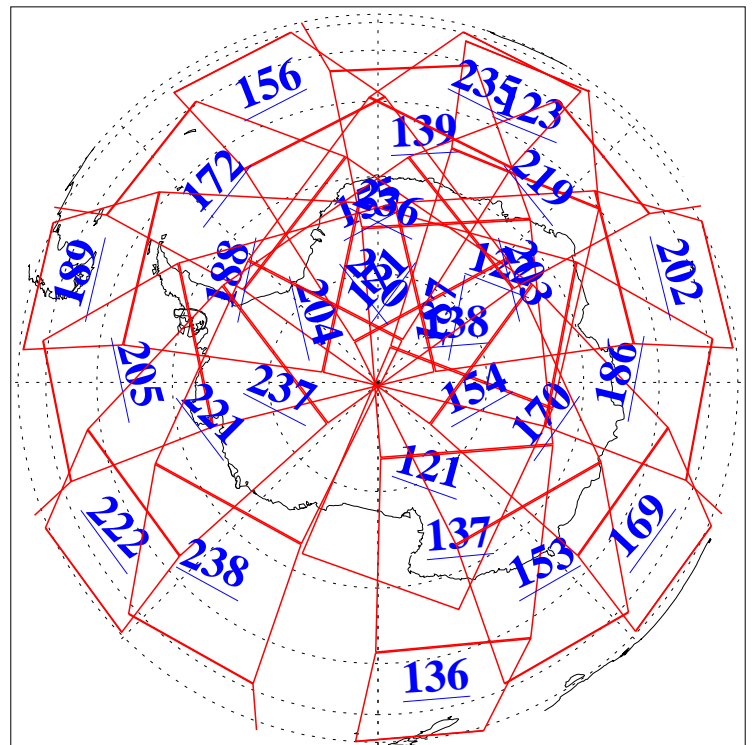

L1B Availability
AMSU Granules: 240
HSB Granules: 0
AIRS Granules: 240

27 Feb 2008
DoY 58
Aqua Day 2125
Granules: 1 to 120

Granules: 121 to 240

Legend: AMSU Available, HSB Available, AIRS Available

L1B Availability
AMSU Granules: 240
HSB Granules: 0
AIRS Granules: 240

27 Feb 2008
DoY 58
Aqua Day 2125
Ascending Granules

Descending Granules

Legend: AMSU Available, HSB Available, AIRS Available

L1B Availability
 AMSU Granules: 240
 HSB Granules: 0
 AIRS Granules: 240

27 Feb 2008
 DoY 58
 Aqua Day 2125

Northern Hemisphere Granules

Southern Hemisphere Granules

Legend: AMSU Available, HSB Available, AIRS Available