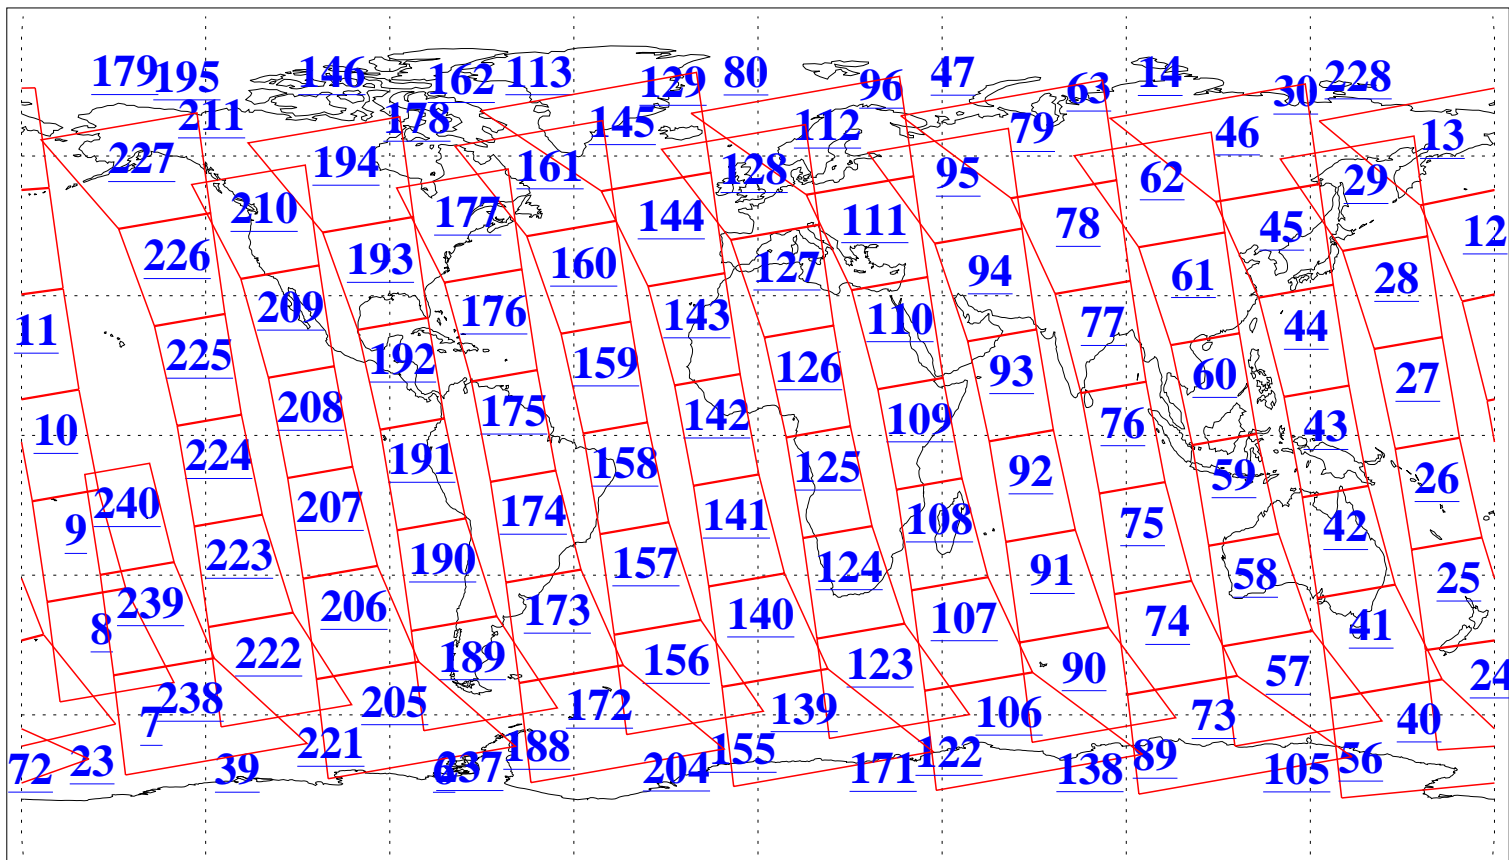

L1B Availability
AMSU Granules: 240
HSB Granules: 0
AIRS Granules: 240

27 Feb 2008
DoY 58
Aqua Day 2125
Granules: 1 to 120

Granules: 121 to 240

Legend: AMSU Available, HSB Available, AIRS Available

L1B Availability
AMSU Granules: 240
HSB Granules: 0
AIRS Granules: 240

27 Feb 2008
DoY 58
Aqua Day 2125
Ascending Granules

Descending Granules

Legend: AMSU Available, HSB Available, AIRS Available

L1B Availability
 AMSU Granules: 240
 HSB Granules: 0
 AIRS Granules: 240

27 Feb 2008
 DoY 58
 Aqua Day 2125

Northern Hemisphere Granules

Southern Hemisphere Granules

Legend: AMSU Available, HSB Available, AIRS Available