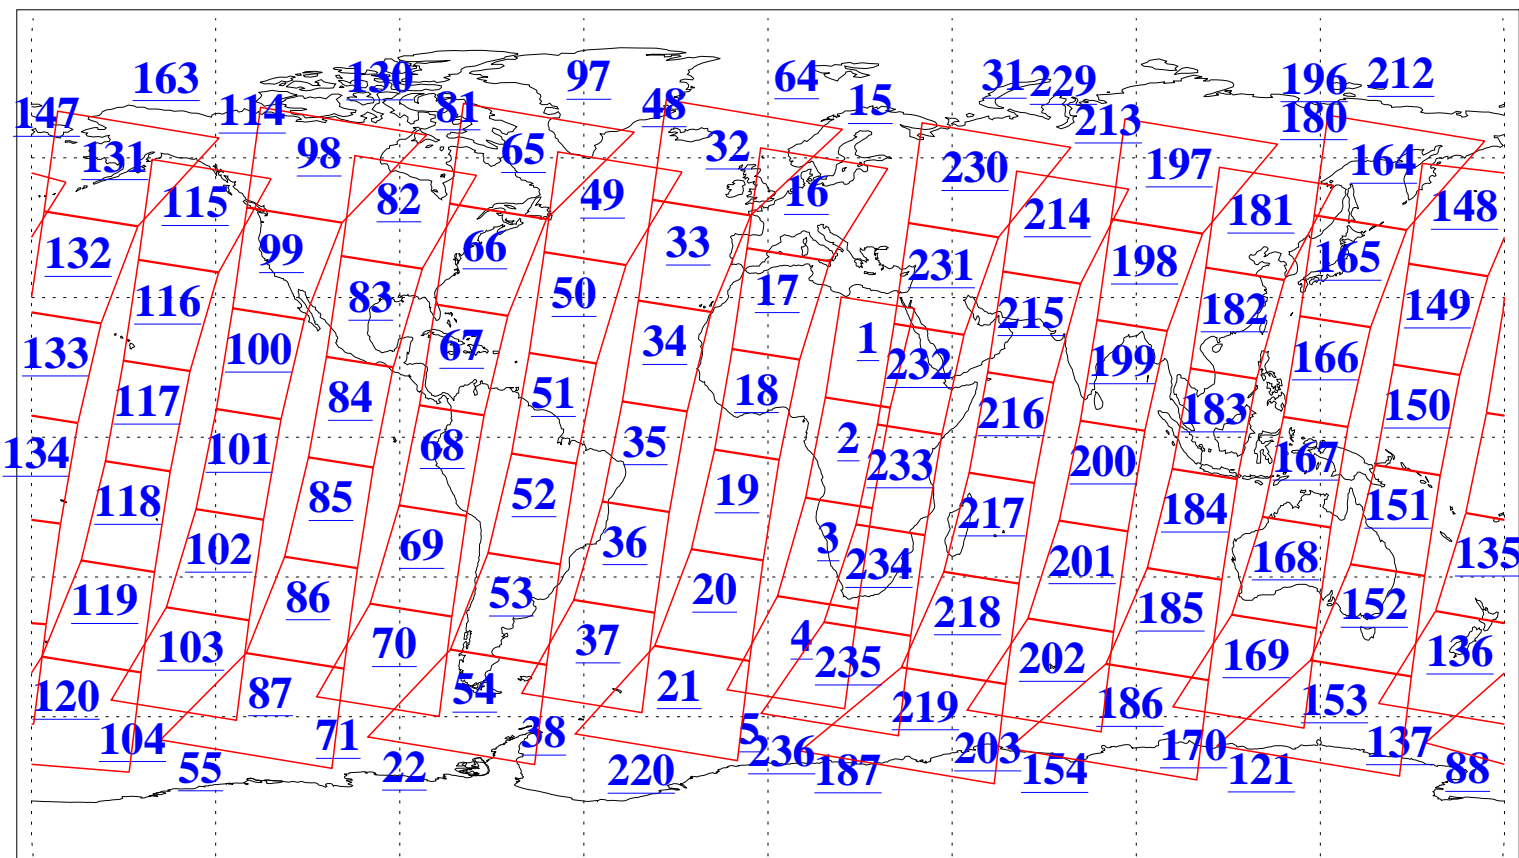

L1B Availability
AMSU Granules: 240
HSB Granules: 0
AIRS Granules: 240

27 Feb 2008
DoY 58
Aqua Day 2125
Granules: 1 to 120

Granules: 121 to 240

Legend: AMSU Available, HSB Available, AIRS Available

L1B Availability
AMSU Granules: 240
HSB Granules: 0
AIRS Granules: 240

27 Feb 2008
DoY 58
Aqua Day 2125
Ascending Granules

Descending Granules

Legend: AMSU Available, HSB Available, AIRS Available

L1B Availability
 AMSU Granules: 240
 HSB Granules: 0
 AIRS Granules: 240

27 Feb 2008
 DoY 58
 Aqua Day 2125

Northern Hemisphere Granules

Southern Hemisphere Granules

Legend: AMSU Available, HSB Available, AIRS Available