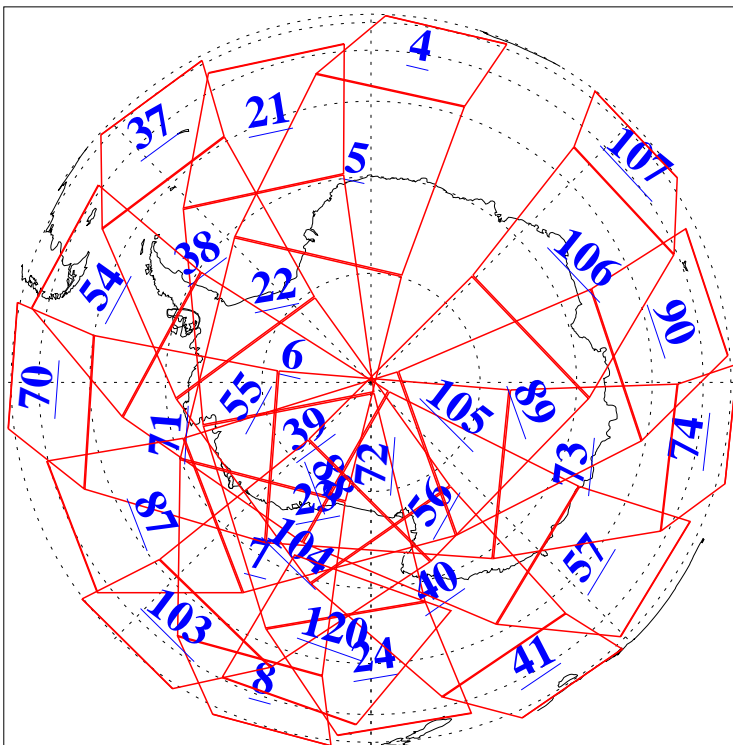

L1B Availability
AMSU Granules: 240
HSB Granules: 0
AIRS Granules: 240

27 Feb 2008
DoY 58
Aqua Day 2125
Granules: 1 to 120

Granules: 121 to 240

Legend: AMSU Available, HSB Available, AIRS Available

L1B Availability
AMSU Granules: 240
HSB Granules: 0
AIRS Granules: 240

27 Feb 2008
DoY 58
Aqua Day 2125
Ascending Granules

Descending Granules

Legend: AMSU Available, HSB Available, AIRS Available

L1B Availability
 AMSU Granules: 240
 HSB Granules: 0
 AIRS Granules: 240

27 Feb 2008
 DoY 58
 Aqua Day 2125

Northern Hemisphere Granules

Southern Hemisphere Granules

Legend: AMSU Available, HSB Available, AIRS Available