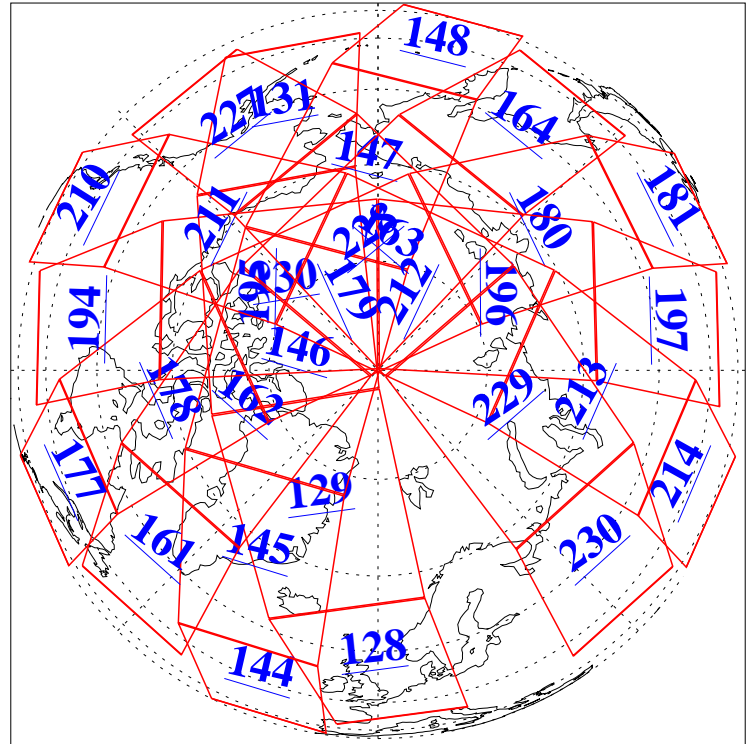

27 Feb 2008
DoY 58
Aqua Day 2125
Ascending Granules

Descending Granules

Legend: AMSU Available, HSB Available, AIRS Available

L1B Availability
 AMSU Granules: 240
 HSB Granules: 0
 AIRS Granules: 240

27 Feb 2008
 DoY 58
 Aqua Day 2125

Northern Hemisphere Granules

Southern Hemisphere Granules

Legend: AMSU Available, HSB Available, AIRS Available