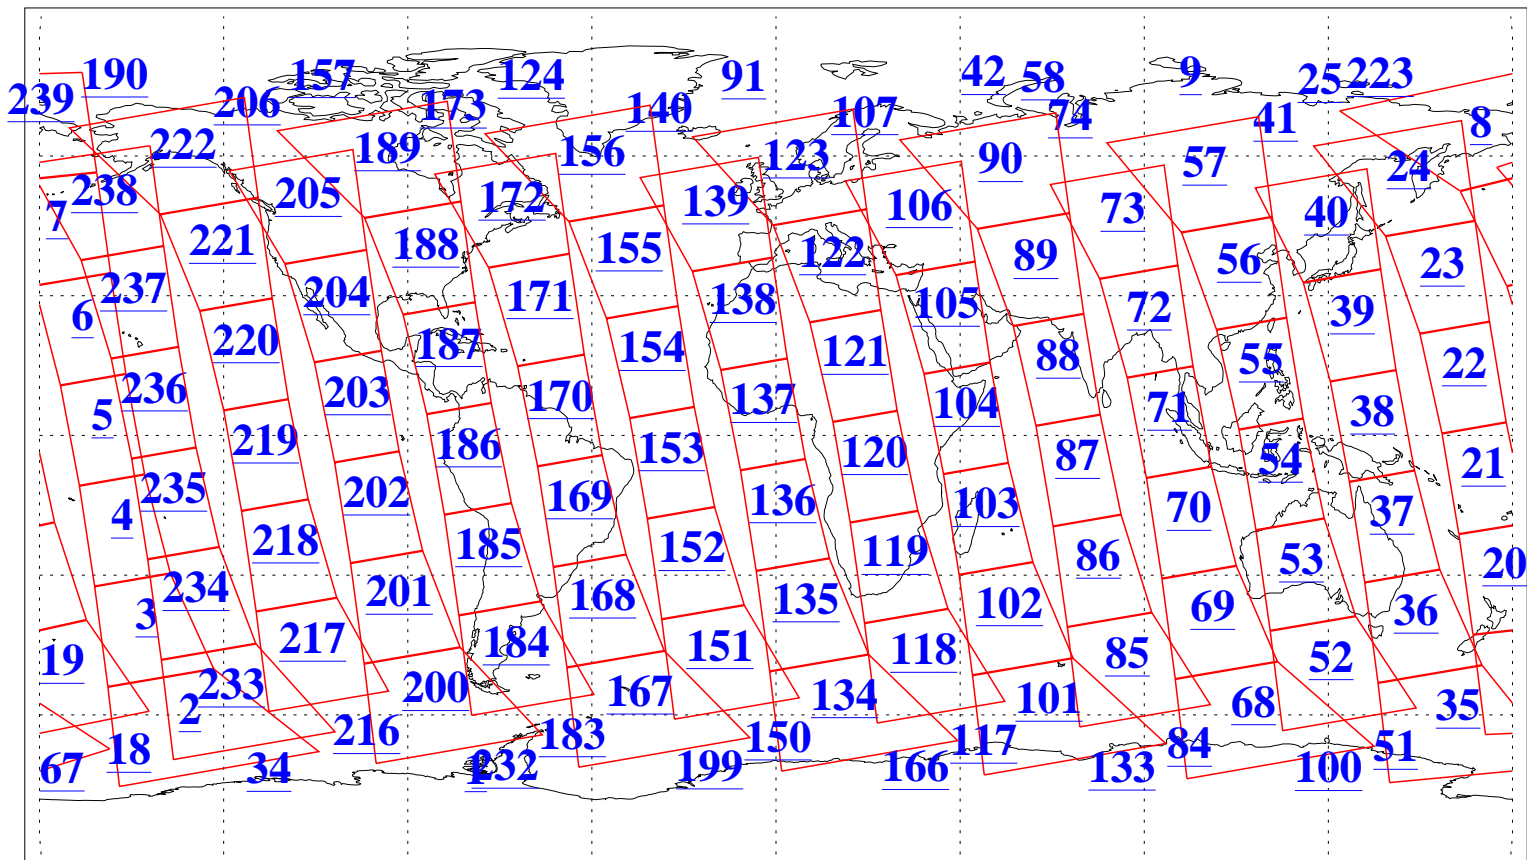

L1B Availability
AMSU Granules: 240
HSB Granules: 0
AIRS Granules: 240

24 Feb 2008
DoY 55
Aqua Day 2122
Granules: 1 to 120

Granules: 121 to 240

Legend: AMSU Available, HSB Available, AIRS Available

L1B Availability
AMSU Granules: 240
HSB Granules: 0
AIRS Granules: 240

24 Feb 2008
DoY 55
Aqua Day 2122

Ascending Granules

Descending Granules

Legend: AMSU Available, HSB Available, AIRS Available

L1B Availability
 AMSU Granules: 240
 HSB Granules: 0
 AIRS Granules: 240

24 Feb 2008
 DoY 55
 Aqua Day 2122

Northern Hemisphere Granules

Southern Hemisphere Granules

Legend: AMSU Available, HSB Available, AIRS Available