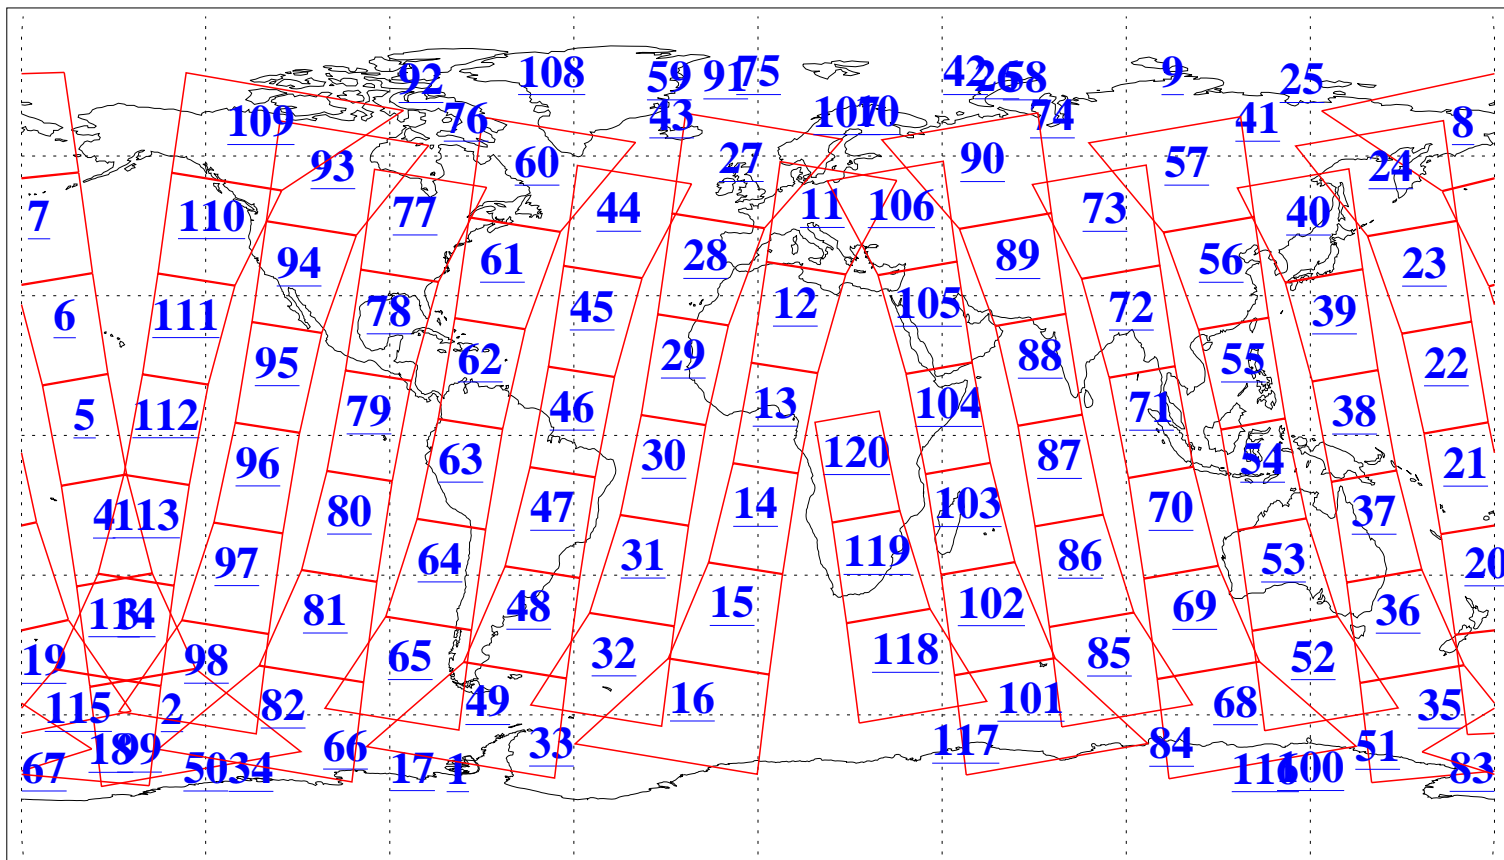

L1B Availability
AMSU Granules: 240
HSB Granules: 0
AIRS Granules: 240

24 Feb 2008
DoY 55
Aqua Day 2122
Granules: 1 to 120

Granules: 121 to 240

Legend: AMSU Available, HSB Available, AIRS Available

L1B Availability
AMSU Granules: 240
HSB Granules: 0
AIRS Granules: 240

24 Feb 2008
DoY 55
Aqua Day 2122

Ascending Granules

Descending Granules

Legend: AMSU Available, HSB Available, AIRS Available

L1B Availability
 AMSU Granules: 240
 HSB Granules: 0
 AIRS Granules: 240

24 Feb 2008
 DoY 55
 Aqua Day 2122

Northern Hemisphere Granules

Southern Hemisphere Granules

Legend: AMSU Available, HSB Available, AIRS Available