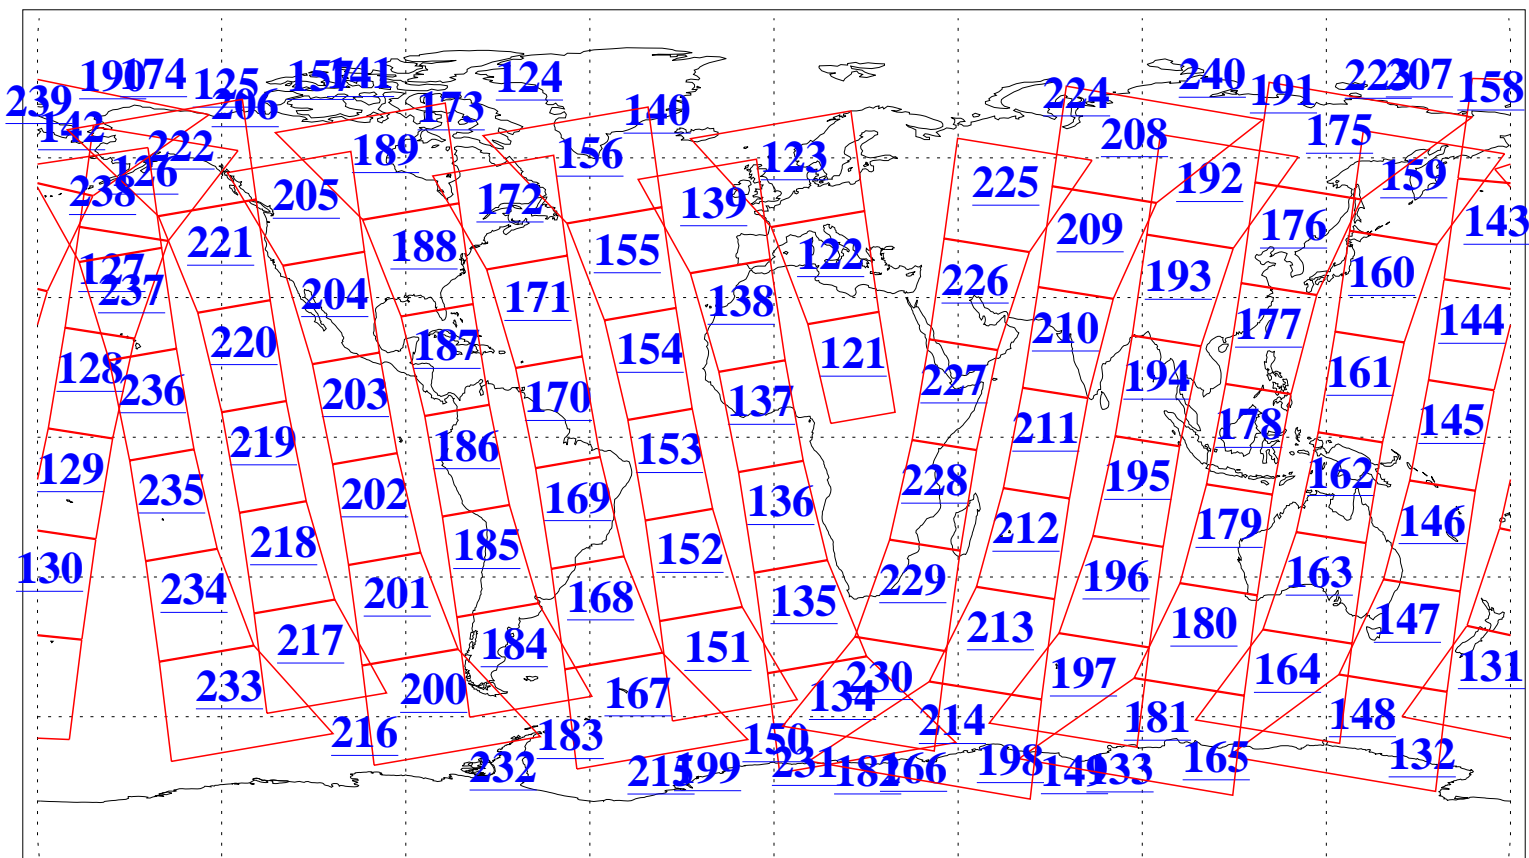

L1B Availability
AMSU Granules: 240
HSB Granules: 0
AIRS Granules: 240

24 Feb 2008
DoY 55
Aqua Day 2122
Granules: 1 to 120

Granules: 121 to 240

Legend: AMSU Available, HSB Available, AIRS Available

L1B Availability
AMSU Granules: 240
HSB Granules: 0
AIRS Granules: 240

24 Feb 2008
DoY 55
Aqua Day 2122

Ascending Granules

Descending Granules

Legend: AMSU Available, HSB Available, AIRS Available

L1B Availability
 AMSU Granules: 240
 HSB Granules: 0
 AIRS Granules: 240

24 Feb 2008
 DoY 55
 Aqua Day 2122

Northern Hemisphere Granules

Southern Hemisphere Granules

Legend: AMSU Available, HSB Available, AIRS Available