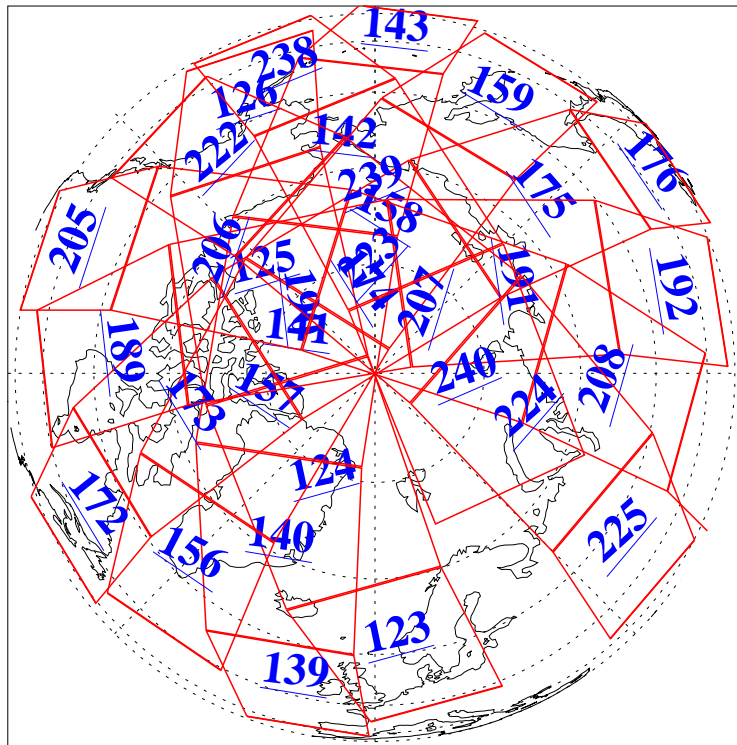

L1B Availability
AMSU Granules: 240
HSB Granules: 0
AIRS Granules: 240

24 Feb 2008
DoY 55
Aqua Day 2122
Granules: 1 to 120

Granules: 121 to 240

Legend: AMSU Available, HSB Available, AIRS Available

L1B Availability
AMSU Granules: 240
HSB Granules: 0
AIRS Granules: 240

24 Feb 2008
DoY 55
Aqua Day 2122

Ascending Granules

Descending Granules

Legend: AMSU Available, HSB Available, AIRS Available

L1B Availability
 AMSU Granules: 240
 HSB Granules: 0
 AIRS Granules: 240

24 Feb 2008
 DoY 55
 Aqua Day 2122

Northern Hemisphere Granules

Southern Hemisphere Granules

Legend: AMSU Available, HSB Available, AIRS Available