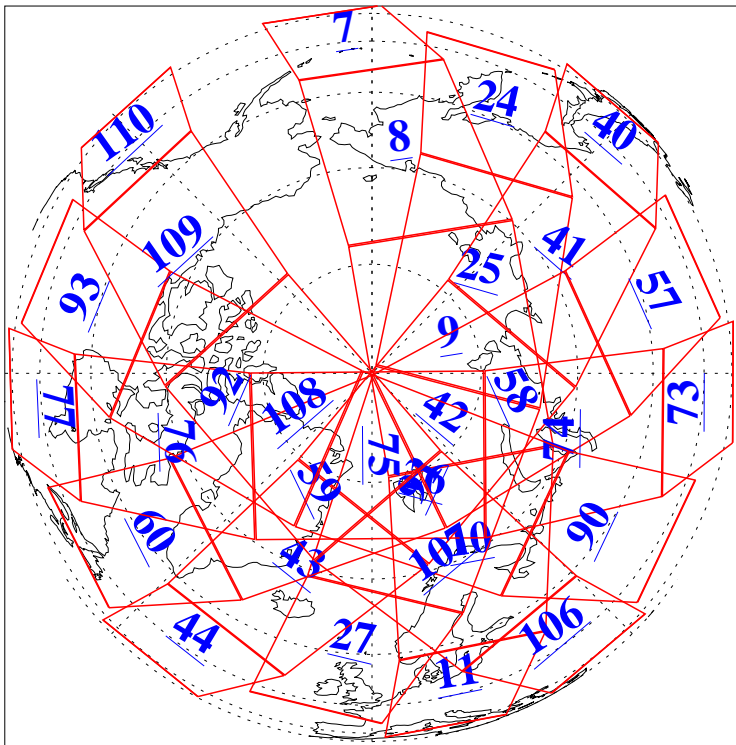

L1B Availability
AMSU Granules: 240
HSB Granules: 0
AIRS Granules: 240

24 Feb 2008
DoY 55
Aqua Day 2122
Granules: 1 to 120

Granules: 121 to 240

Legend: AMSU Available, HSB Available, AIRS Available

L1B Availability
AMSU Granules: 240
HSB Granules: 0
AIRS Granules: 240

24 Feb 2008
DoY 55
Aqua Day 2122

Ascending Granules

Descending Granules

Legend: AMSU Available, HSB Available, AIRS Available

L1B Availability
 AMSU Granules: 240
 HSB Granules: 0
 AIRS Granules: 240

24 Feb 2008
 DoY 55
 Aqua Day 2122

Northern Hemisphere Granules

Southern Hemisphere Granules

Legend: AMSU Available, HSB Available, AIRS Available