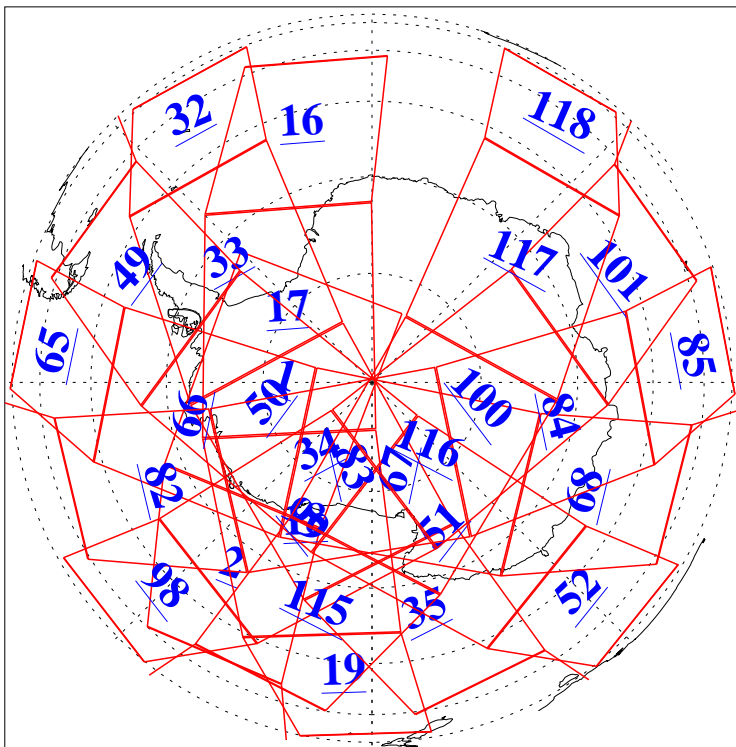

L1B Availability
AMSU Granules: 240
HSB Granules: 0
AIRS Granules: 240

24 Feb 2008
DoY 55
Aqua Day 2122
Granules: 1 to 120

Granules: 121 to 240

Legend: AMSU Available, HSB Available, AIRS Available

L1B Availability
AMSU Granules: 240
HSB Granules: 0
AIRS Granules: 240

24 Feb 2008
DoY 55
Aqua Day 2122

Ascending Granules

Descending Granules

Legend: AMSU Available, HSB Available, AIRS Available

L1B Availability
 AMSU Granules: 240
 HSB Granules: 0
 AIRS Granules: 240

24 Feb 2008
 DoY 55
 Aqua Day 2122

Northern Hemisphere Granules

Southern Hemisphere Granules

Legend: AMSU Available, HSB Available, AIRS Available