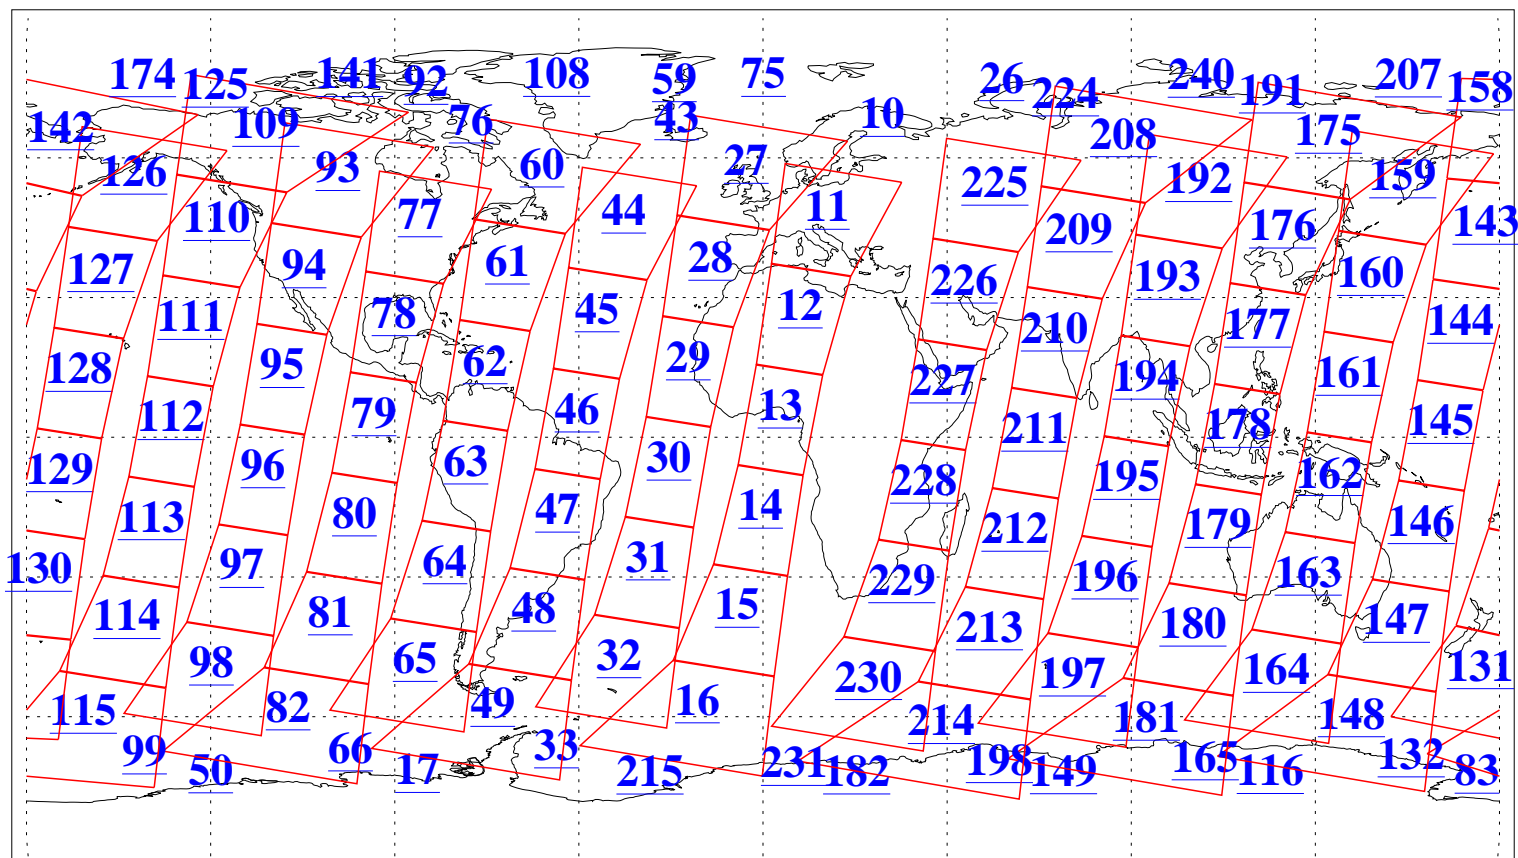

L1B Availability
AMSU Granules: 240
HSB Granules: 0
AIRS Granules: 240

24 Feb 2008
DoY 55
Aqua Day 2122
Granules: 1 to 120

Granules: 121 to 240

Legend: AMSU Available, HSB Available, AIRS Available

L1B Availability
AMSU Granules: 240
HSB Granules: 0
AIRS Granules: 240

24 Feb 2008
DoY 55
Aqua Day 2122

Ascending Granules

Descending Granules

Legend: AMSU Available, HSB Available, AIRS Available

L1B Availability
 AMSU Granules: 240
 HSB Granules: 0
 AIRS Granules: 240

24 Feb 2008
 DoY 55
 Aqua Day 2122

Northern Hemisphere Granules

Southern Hemisphere Granules

Legend: AMSU Available, HSB Available, AIRS Available