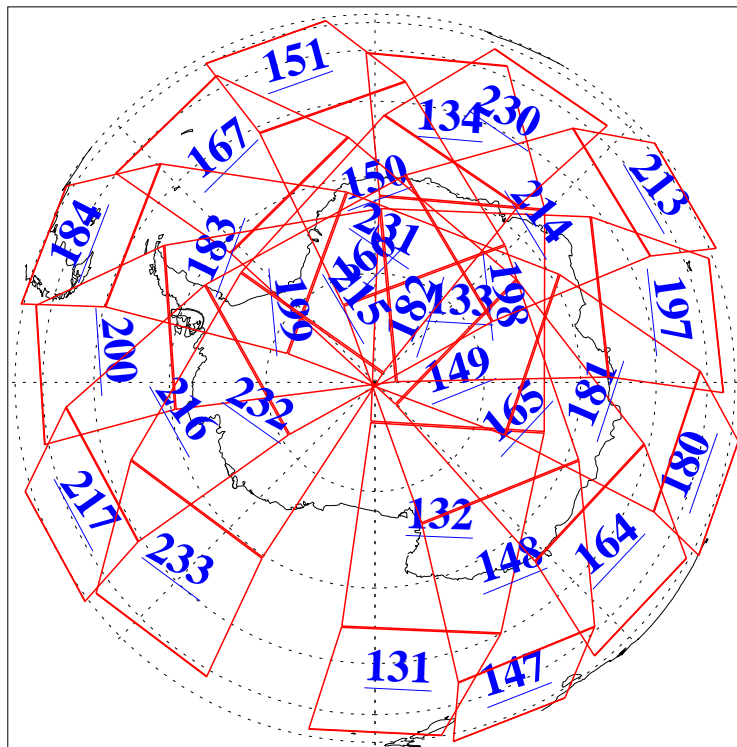

24 Feb 2008
DoY 55
Aqua Day 2122

Ascending Granules

Descending Granules

Legend: AMSU Available, HSB Available, AIRS Available

L1B Availability
 AMSU Granules: 240
 HSB Granules: 0
 AIRS Granules: 240

24 Feb 2008
 DoY 55
 Aqua Day 2122

Northern Hemisphere Granules

Southern Hemisphere Granules

Legend: AMSU Available, HSB Available, AIRS Available