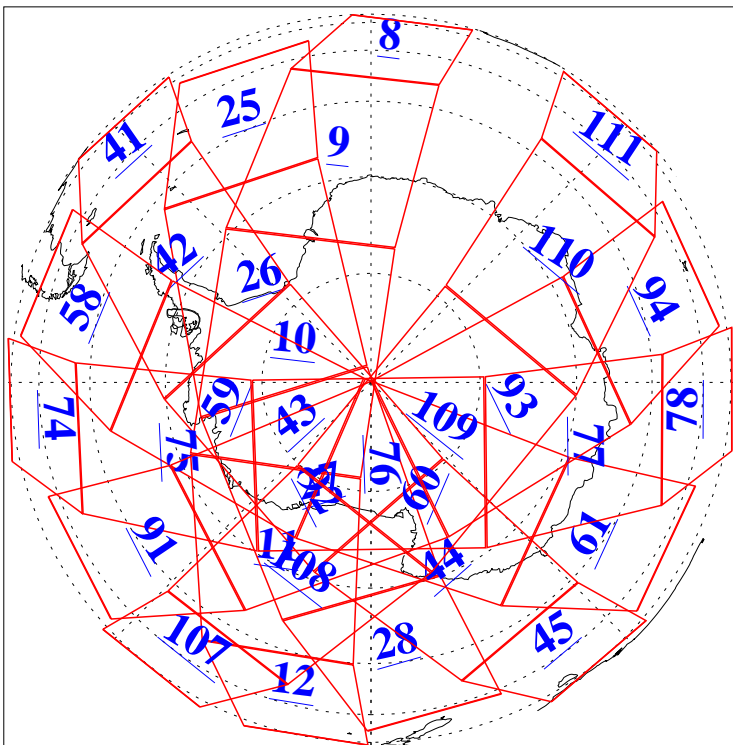

L1B Availability
AMSU Granules: 240
HSB Granules: 0
AIRS Granules: 240

23 Feb 2008
DoY 54
Aqua Day 2121
Granules: 1 to 120

Granules: 121 to 240

Legend: AMSU Available, HSB Available, AIRS Available

L1B Availability
AMSU Granules: 240
HSB Granules: 0
AIRS Granules: 240

23 Feb 2008
DoY 54
Aqua Day 2121

Ascending Granules

Descending Granules

Legend: AMSU Available, HSB Available, AIRS Available

L1B Availability
 AMSU Granules: 240
 HSB Granules: 0
 AIRS Granules: 240

23 Feb 2008
 DoY 54
 Aqua Day 2121

Northern Hemisphere Granules

Southern Hemisphere Granules

Legend: AMSU Available, HSB Available, AIRS Available