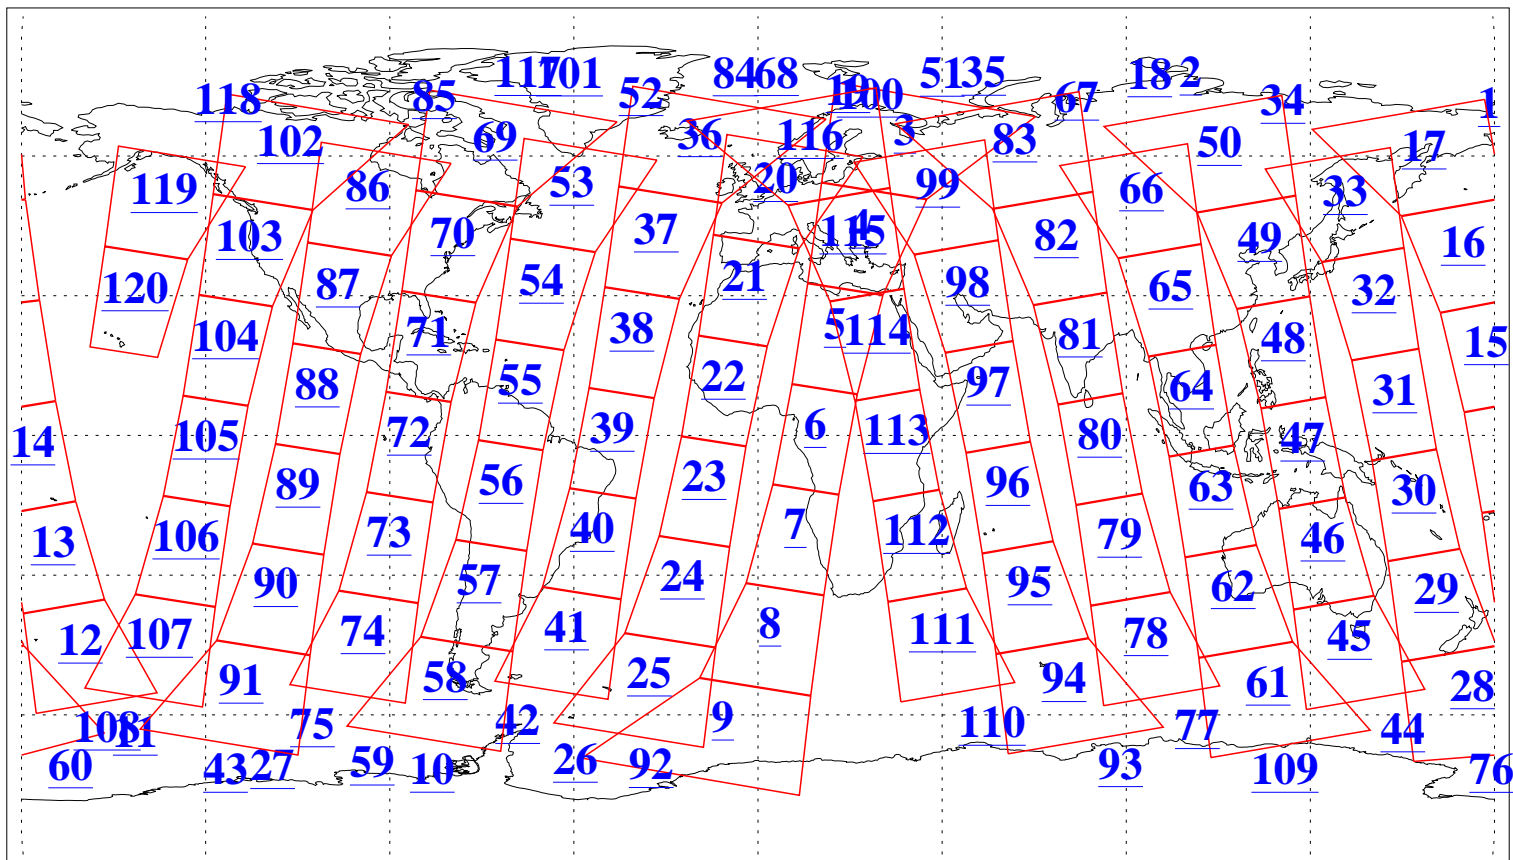

L1B Availability
AMSU Granules: 240
HSB Granules: 0
AIRS Granules: 240

23 Feb 2008
DoY 54
Aqua Day 2121
Granules: 1 to 120

Granules: 121 to 240

Legend: AMSU Available, HSB Available, AIRS Available

L1B Availability
AMSU Granules: 240
HSB Granules: 0
AIRS Granules: 240

23 Feb 2008
DoY 54
Aqua Day 2121

Ascending Granules

Descending Granules

Legend: AMSU Available, HSB Available, AIRS Available

L1B Availability
 AMSU Granules: 240
 HSB Granules: 0
 AIRS Granules: 240

23 Feb 2008
 DoY 54
 Aqua Day 2121

Northern Hemisphere Granules

Southern Hemisphere Granules

Legend: AMSU Available, HSB Available, AIRS Available