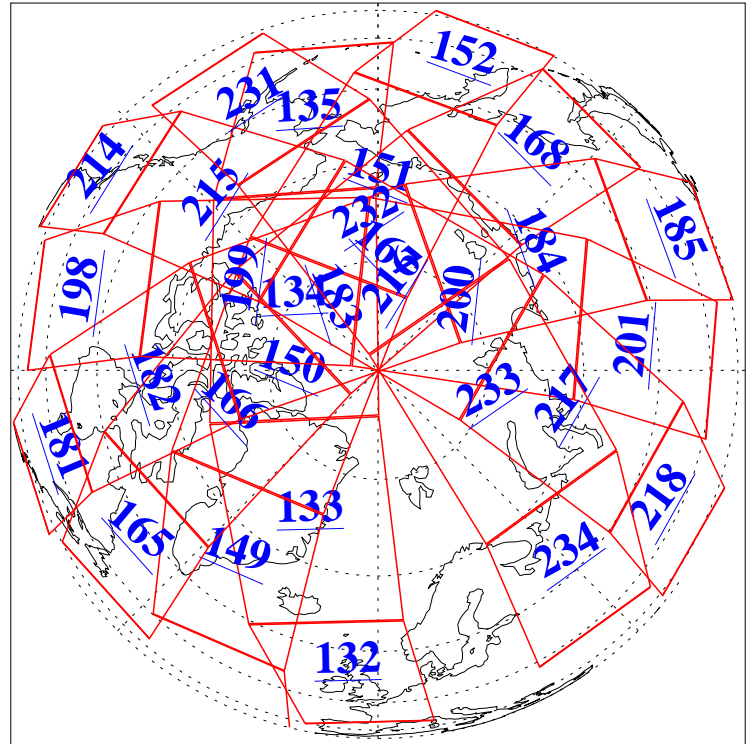

23 Feb 2008
DoY 54
Aqua Day 2121

Ascending Granules

Descending Granules

Legend: AMSU Available, HSB Available, AIRS Available

L1B Availability
 AMSU Granules: 240
 HSB Granules: 0
 AIRS Granules: 240

23 Feb 2008
 DoY 54
 Aqua Day 2121

Northern Hemisphere Granules

Southern Hemisphere Granules

Legend: AMSU Available, HSB Available, AIRS Available