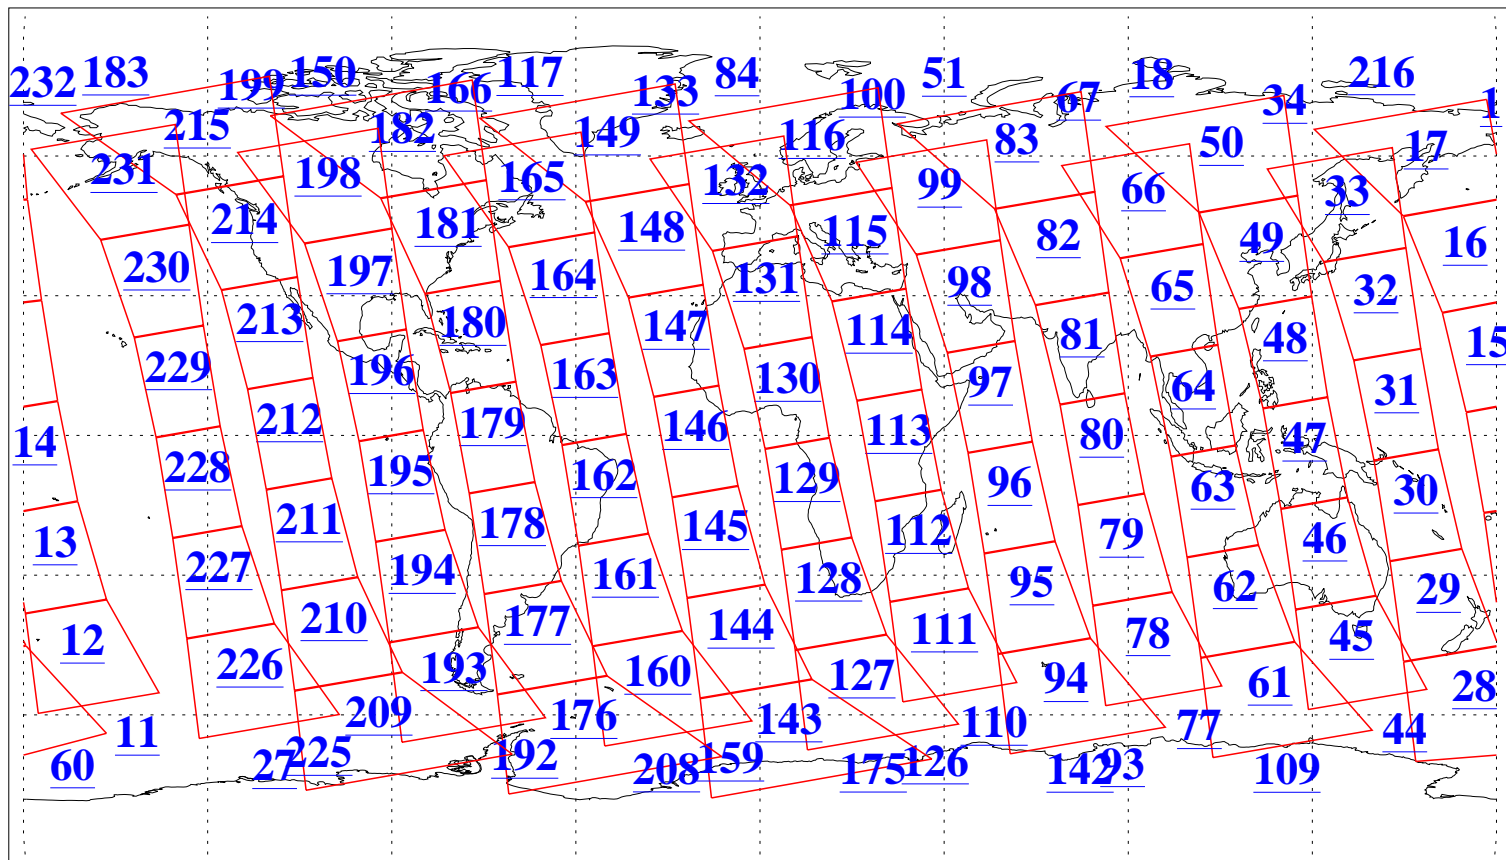

L1B Availability
AMSU Granules: 240
HSB Granules: 0
AIRS Granules: 240

23 Feb 2008
DoY 54
Aqua Day 2121
Granules: 1 to 120

Granules: 121 to 240

Legend: AMSU Available, HSB Available, AIRS Available

L1B Availability
AMSU Granules: 240
HSB Granules: 0
AIRS Granules: 240

23 Feb 2008
DoY 54
Aqua Day 2121

Ascending Granules

Descending Granules

Legend: AMSU Available, HSB Available, AIRS Available

L1B Availability
 AMSU Granules: 240
 HSB Granules: 0
 AIRS Granules: 240

23 Feb 2008
 DoY 54
 Aqua Day 2121

Northern Hemisphere Granules

Southern Hemisphere Granules

Legend: AMSU Available, HSB Available, AIRS Available