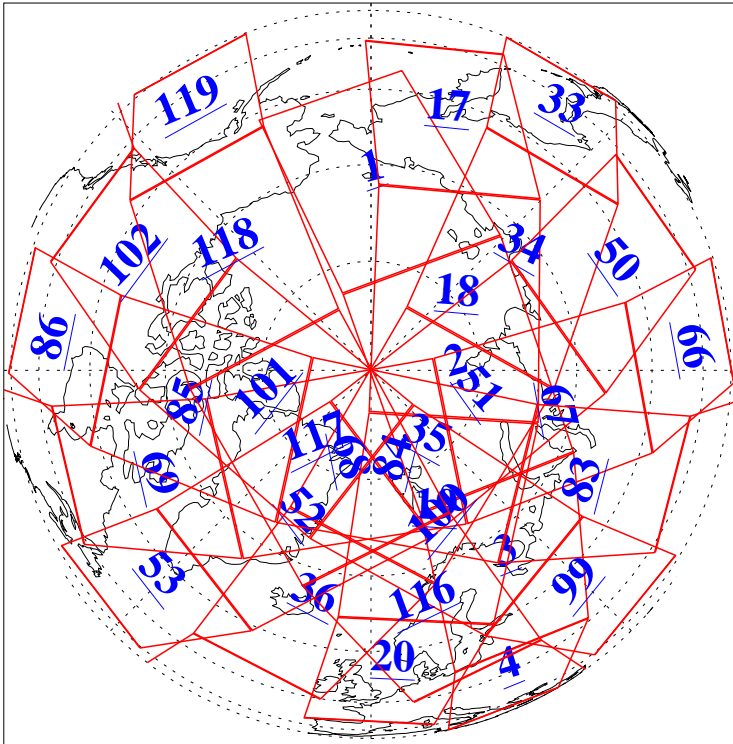

L1B Availability
AMSU Granules: 240
HSB Granules: 0
AIRS Granules: 240

23 Feb 2008
DoY 54
Aqua Day 2121
Granules: 1 to 120

Granules: 121 to 240

Legend: AMSU Available, HSB Available, AIRS Available

L1B Availability
AMSU Granules: 240
HSB Granules: 0
AIRS Granules: 240

23 Feb 2008
DoY 54
Aqua Day 2121

Ascending Granules

Descending Granules

Legend: AMSU Available, HSB Available, AIRS Available

L1B Availability
 AMSU Granules: 240
 HSB Granules: 0
 AIRS Granules: 240

23 Feb 2008
 DoY 54
 Aqua Day 2121

Northern Hemisphere Granules

Southern Hemisphere Granules

Legend: AMSU Available, HSB Available, AIRS Available