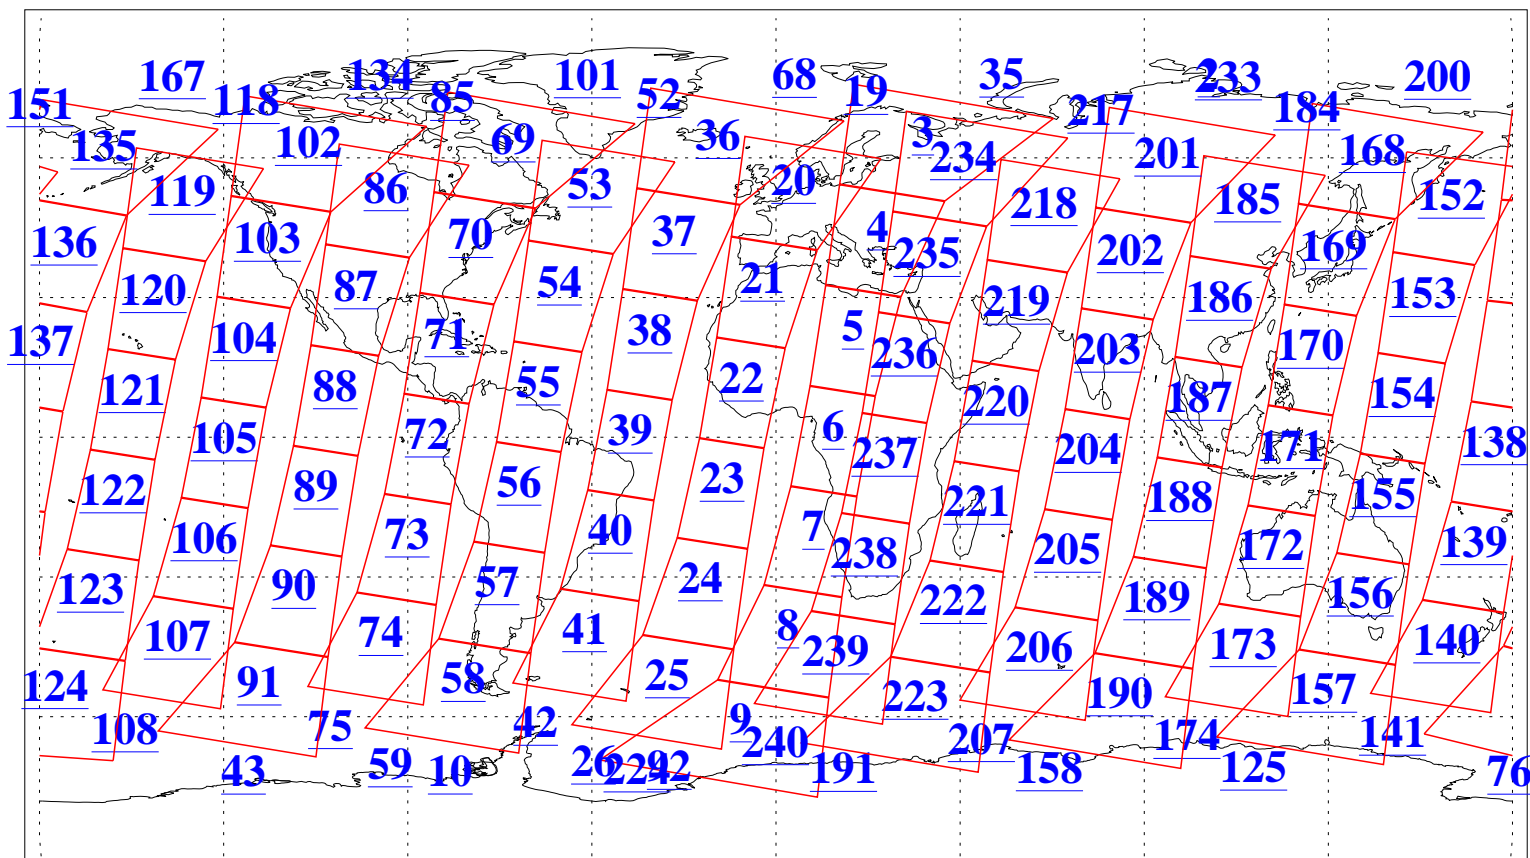

L1B Availability
AMSU Granules: 240
HSB Granules: 0
AIRS Granules: 240

23 Feb 2008
DoY 54
Aqua Day 2121
Granules: 1 to 120

Granules: 121 to 240

Legend: AMSU Available, HSB Available, AIRS Available

L1B Availability
AMSU Granules: 240
HSB Granules: 0
AIRS Granules: 240

23 Feb 2008
DoY 54
Aqua Day 2121

Ascending Granules

Descending Granules

Legend: AMSU Available, HSB Available, AIRS Available

L1B Availability
 AMSU Granules: 240
 HSB Granules: 0
 AIRS Granules: 240

23 Feb 2008
 DoY 54
 Aqua Day 2121

Northern Hemisphere Granules

Southern Hemisphere Granules

Legend: AMSU Available, HSB Available, AIRS Available