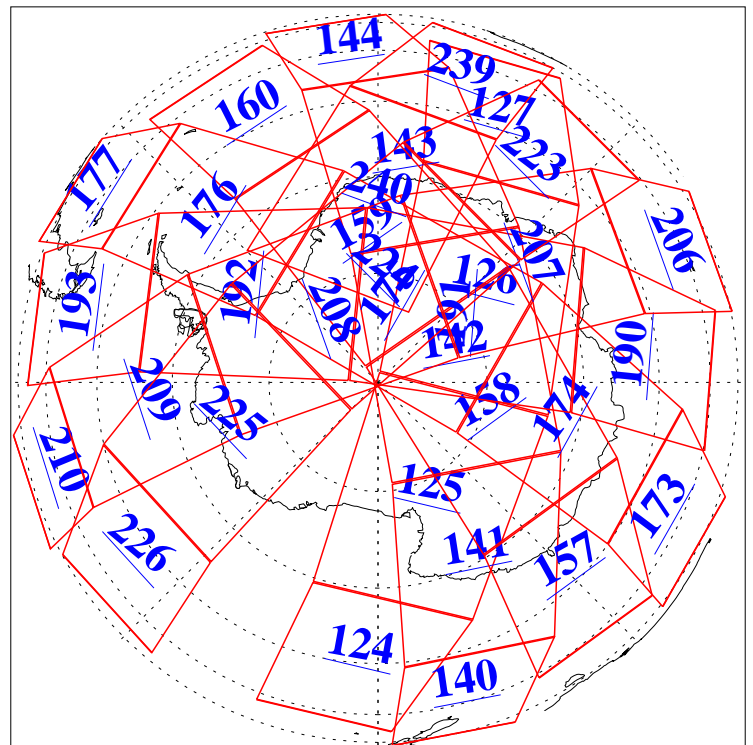

L1B Availability
AMSU Granules: 240
HSB Granules: 0
AIRS Granules: 240

23 Feb 2008
DoY 54
Aqua Day 2121
Granules: 1 to 120

Granules: 121 to 240

Legend: AMSU Available, HSB Available, AIRS Available

L1B Availability
AMSU Granules: 240
HSB Granules: 0
AIRS Granules: 240

23 Feb 2008
DoY 54
Aqua Day 2121

Ascending Granules

Descending Granules

Legend: AMSU Available, HSB Available, AIRS Available

L1B Availability
 AMSU Granules: 240
 HSB Granules: 0
 AIRS Granules: 240

23 Feb 2008
 DoY 54
 Aqua Day 2121

Northern Hemisphere Granules

Southern Hemisphere Granules

Legend: AMSU Available, HSB Available, AIRS Available