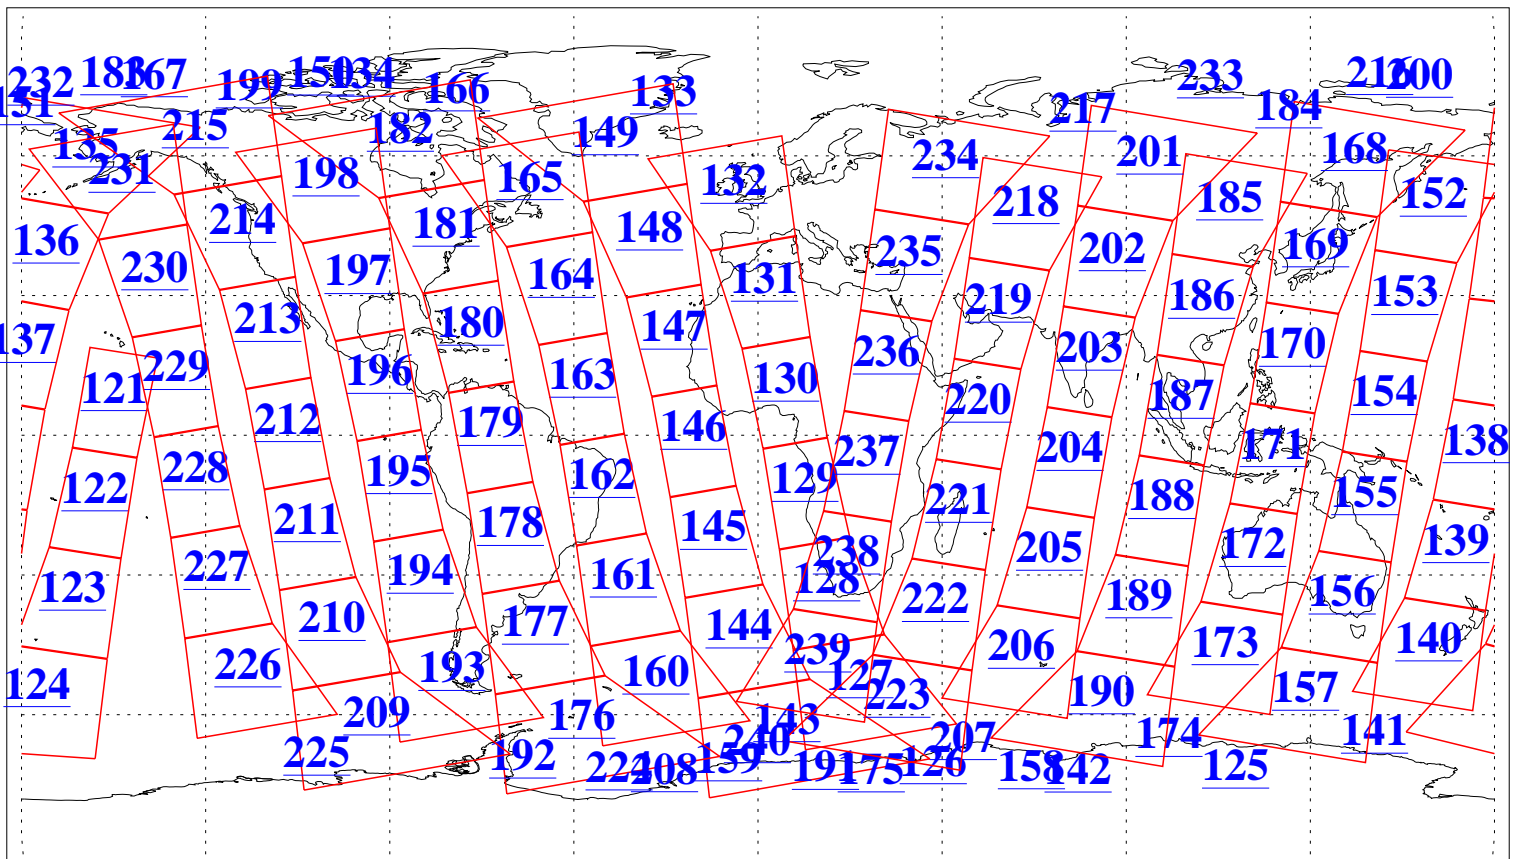

L1B Availability
AMSU Granules: 240
HSB Granules: 0
AIRS Granules: 240

23 Feb 2008
DoY 54
Aqua Day 2121
Granules: 1 to 120

Granules: 121 to 240

Legend: AMSU Available, HSB Available, AIRS Available

L1B Availability
AMSU Granules: 240
HSB Granules: 0
AIRS Granules: 240

23 Feb 2008
DoY 54
Aqua Day 2121

Ascending Granules

Descending Granules

Legend: AMSU Available, HSB Available, AIRS Available

L1B Availability
 AMSU Granules: 240
 HSB Granules: 0
 AIRS Granules: 240

23 Feb 2008
 DoY 54
 Aqua Day 2121

Northern Hemisphere Granules

Southern Hemisphere Granules

Legend: AMSU Available, HSB Available, AIRS Available