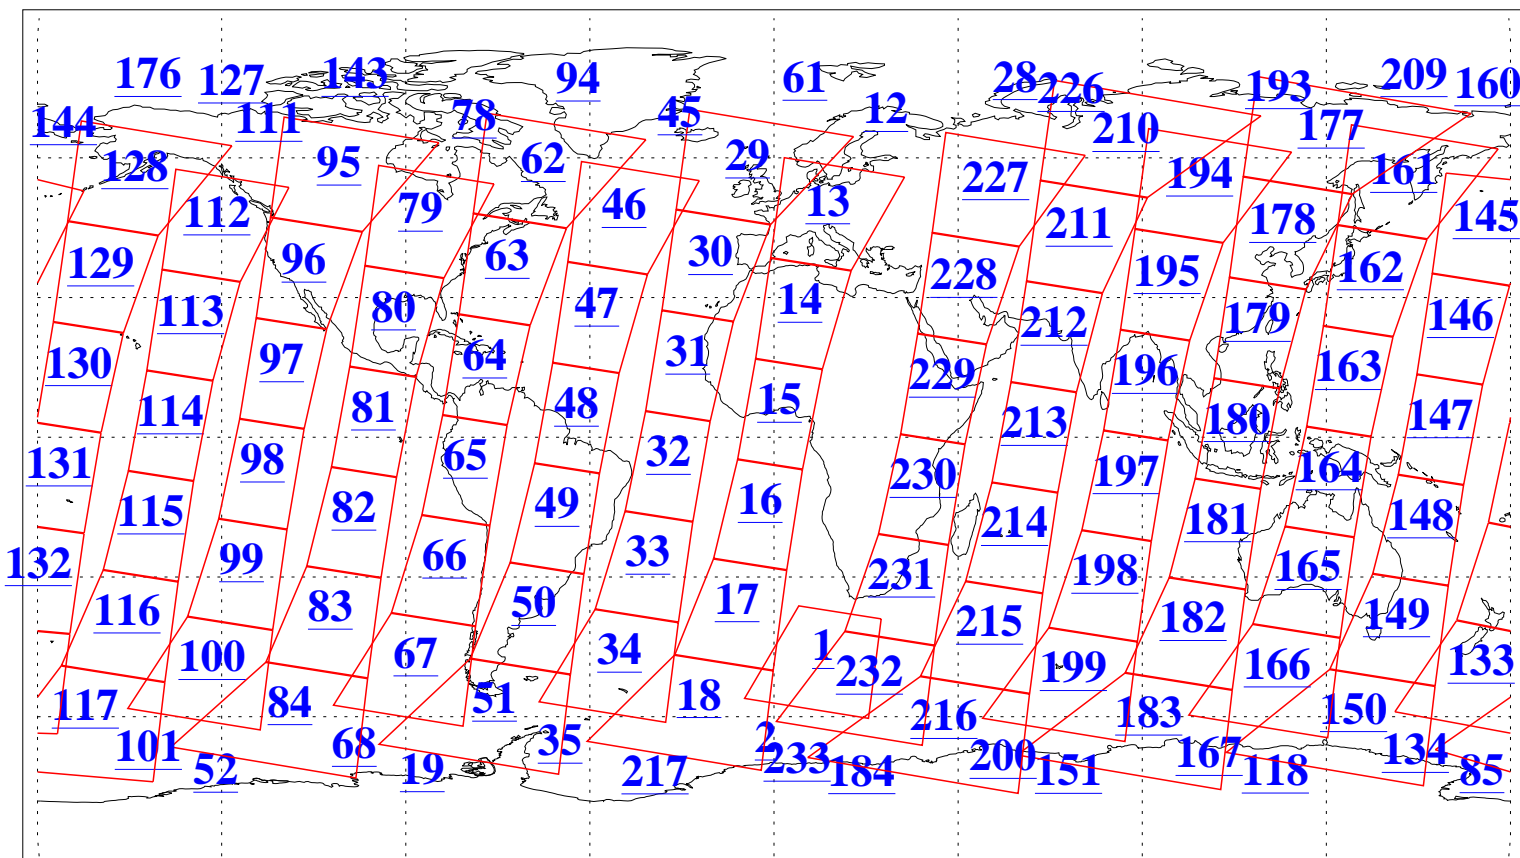

L1B Availability  
AMSU Granules: 240  
HSB Granules: 0  
AIRS Granules: 240

22 Feb 2008  
DoY 53  
Aqua Day 2120  
Granules: 1 to 120

Granules: 121 to 240

Legend: AMSU Available, HSB Available, AIRS Available

L1B Availability  
AMSU Granules: 240  
HSB Granules: 0  
AIRS Granules: 240

22 Feb 2008  
DoY 53  
Aqua Day 2120

Ascending Granules

Descending Granules

Legend: AMSU Available, HSB Available, AIRS Available

L1B Availability  
 AMSU Granules: 240  
 HSB Granules: 0  
 AIRS Granules: 240

22 Feb 2008  
 DoY 53  
 Aqua Day 2120

Northern Hemisphere Granules

Southern Hemisphere Granules

Legend: AMSU Available, HSB Available, AIRS Available