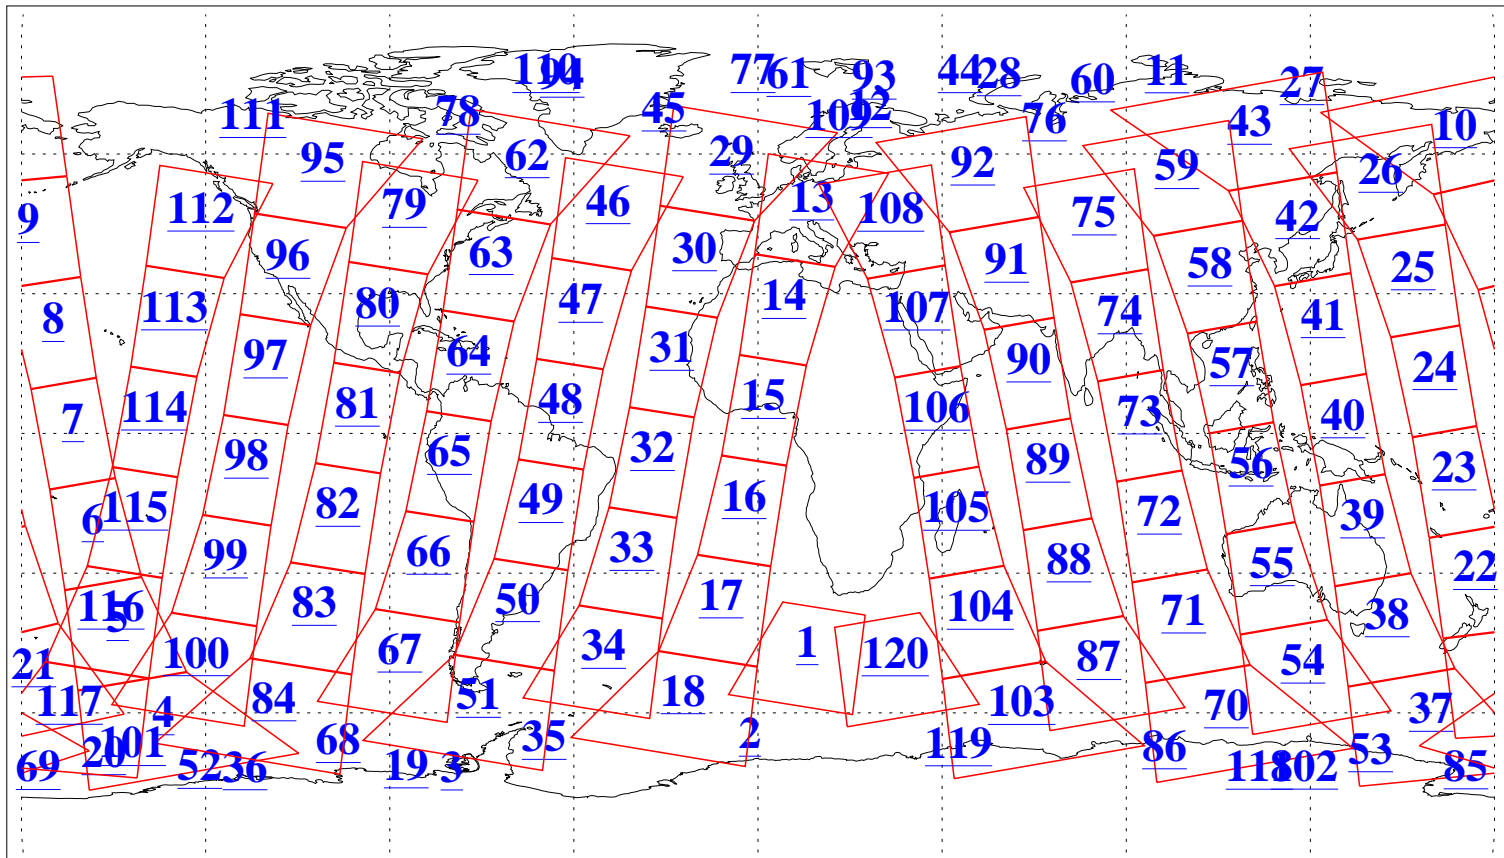

L1B Availability  
AMSU Granules: 240  
HSB Granules: 0  
AIRS Granules: 240

22 Feb 2008  
DoY 53  
Aqua Day 2120  
Granules: 1 to 120

Granules: 121 to 240

Legend: AMSU Available, HSB Available, AIRS Available

L1B Availability  
AMSU Granules: 240  
HSB Granules: 0  
AIRS Granules: 240

22 Feb 2008  
DoY 53  
Aqua Day 2120

Ascending Granules

Descending Granules

Legend: AMSU Available, HSB Available, AIRS Available

L1B Availability  
 AMSU Granules: 240  
 HSB Granules: 0  
 AIRS Granules: 240

22 Feb 2008  
 DoY 53  
 Aqua Day 2120

Northern Hemisphere Granules

Southern Hemisphere Granules

Legend: AMSU Available, HSB Available, AIRS Available