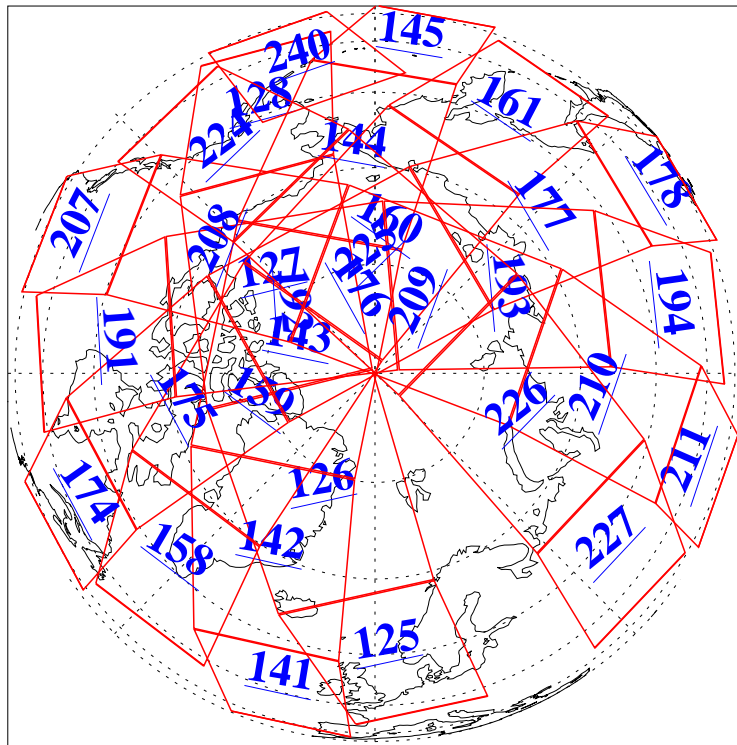

L1B Availability  
AMSU Granules: 240  
HSB Granules: 0  
AIRS Granules: 240

22 Feb 2008  
DoY 53  
Aqua Day 2120  
Granules: 1 to 120

Granules: 121 to 240

Legend: AMSU Available, HSB Available, AIRS Available

L1B Availability  
AMSU Granules: 240  
HSB Granules: 0  
AIRS Granules: 240

22 Feb 2008  
DoY 53  
Aqua Day 2120

Ascending Granules

Descending Granules

Legend: AMSU Available, HSB Available, AIRS Available

L1B Availability  
 AMSU Granules: 240  
 HSB Granules: 0  
 AIRS Granules: 240

22 Feb 2008  
 DoY 53  
 Aqua Day 2120

Northern Hemisphere Granules

Southern Hemisphere Granules

Legend: AMSU Available, HSB Available, AIRS Available