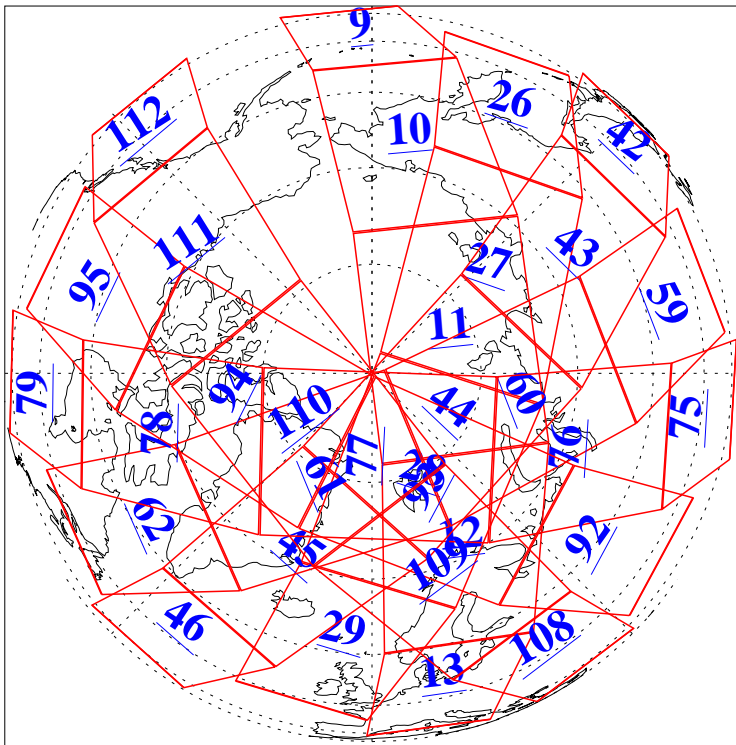

L1B Availability  
AMSU Granules: 240  
HSB Granules: 0  
AIRS Granules: 240

22 Feb 2008  
DoY 53  
Aqua Day 2120  
Granules: 1 to 120

Granules: 121 to 240

Legend: AMSU Available, HSB Available, AIRS Available

L1B Availability  
AMSU Granules: 240  
HSB Granules: 0  
AIRS Granules: 240

22 Feb 2008  
DoY 53  
Aqua Day 2120

Ascending Granules

Descending Granules

Legend: AMSU Available, HSB Available, AIRS Available

L1B Availability  
 AMSU Granules: 240  
 HSB Granules: 0  
 AIRS Granules: 240

22 Feb 2008  
 DoY 53  
 Aqua Day 2120

Northern Hemisphere Granules

Southern Hemisphere Granules

Legend: AMSU Available, HSB Available, AIRS Available