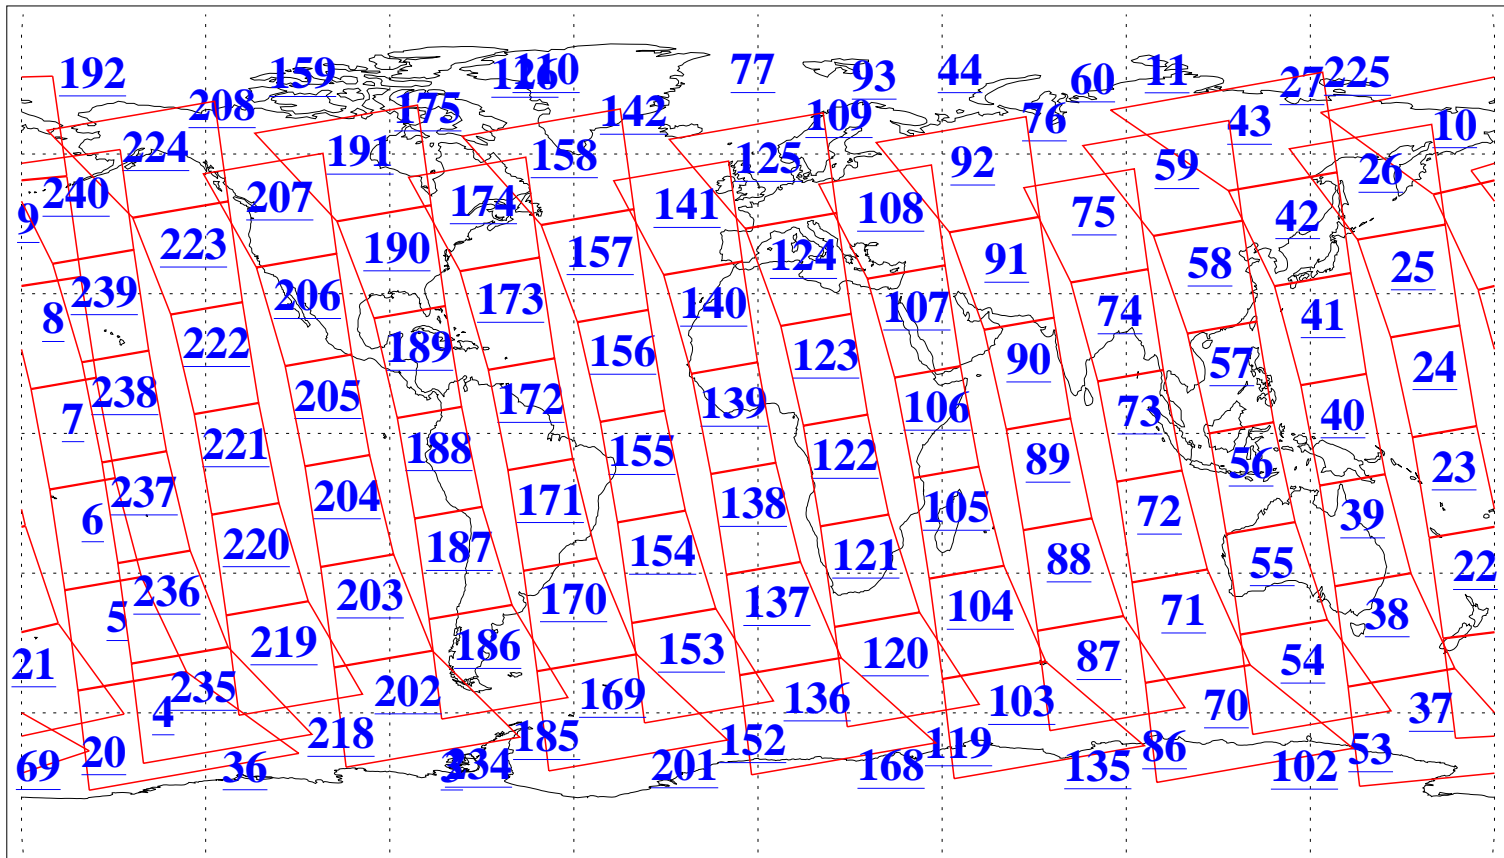

L1B Availability  
AMSU Granules: 240  
HSB Granules: 0  
AIRS Granules: 240

22 Feb 2008  
DoY 53  
Aqua Day 2120  
Granules: 1 to 120

Granules: 121 to 240

Legend: AMSU Available, HSB Available, AIRS Available

L1B Availability  
AMSU Granules: 240  
HSB Granules: 0  
AIRS Granules: 240

22 Feb 2008  
DoY 53  
Aqua Day 2120

Ascending Granules

Descending Granules

Legend: AMSU Available, HSB Available, AIRS Available

L1B Availability  
 AMSU Granules: 240  
 HSB Granules: 0  
 AIRS Granules: 240

22 Feb 2008  
 DoY 53  
 Aqua Day 2120

Northern Hemisphere Granules

Southern Hemisphere Granules

Legend: AMSU Available, HSB Available, AIRS Available