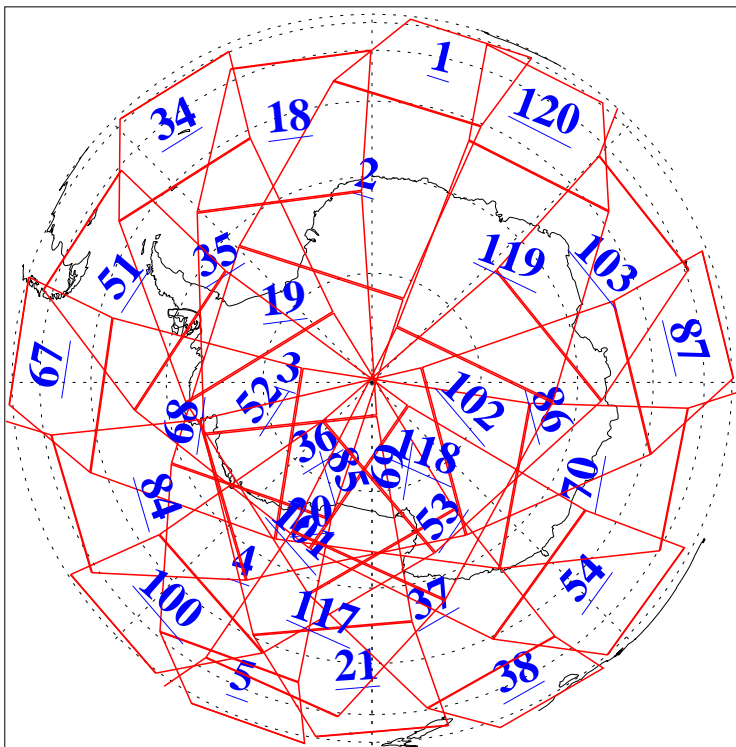

L1B Availability  
AMSU Granules: 240  
HSB Granules: 0  
AIRS Granules: 240

22 Feb 2008  
DoY 53  
Aqua Day 2120  
Granules: 1 to 120

Granules: 121 to 240

Legend: AMSU Available, HSB Available, AIRS Available

L1B Availability  
AMSU Granules: 240  
HSB Granules: 0  
AIRS Granules: 240

22 Feb 2008  
DoY 53  
Aqua Day 2120

Ascending Granules

Descending Granules

Legend: AMSU Available, HSB Available, AIRS Available

L1B Availability  
 AMSU Granules: 240  
 HSB Granules: 0  
 AIRS Granules: 240

22 Feb 2008  
 DoY 53  
 Aqua Day 2120

Northern Hemisphere Granules

Southern Hemisphere Granules

Legend: AMSU Available, HSB Available, AIRS Available