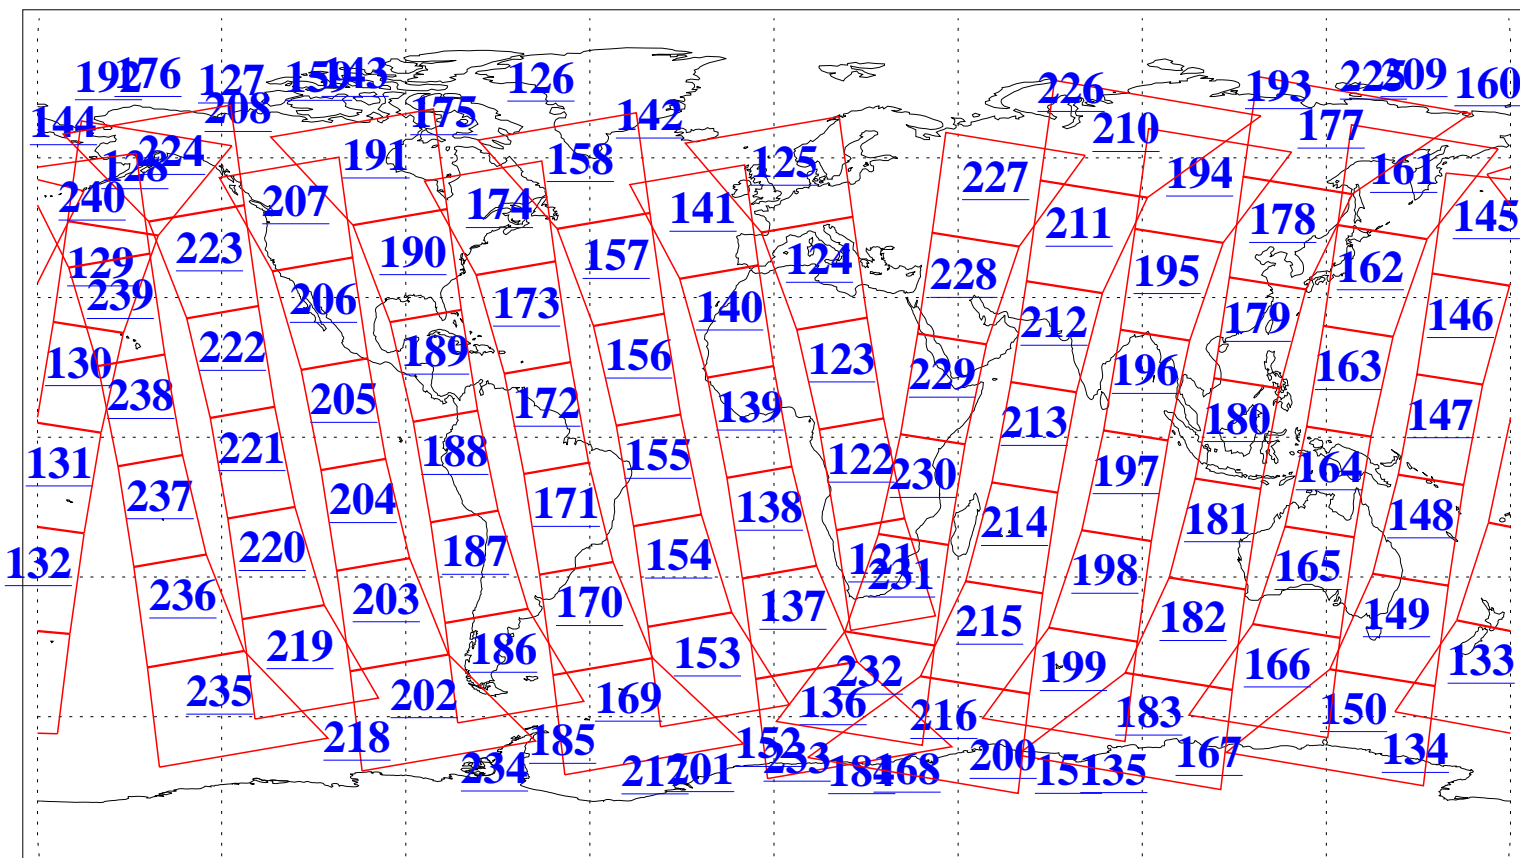

L1B Availability  
AMSU Granules: 240  
HSB Granules: 0  
AIRS Granules: 240

22 Feb 2008  
DoY 53  
Aqua Day 2120  
Granules: 1 to 120

Granules: 121 to 240

Legend: AMSU Available, HSB Available, AIRS Available

L1B Availability  
AMSU Granules: 240  
HSB Granules: 0  
AIRS Granules: 240

22 Feb 2008  
DoY 53  
Aqua Day 2120

Ascending Granules

Descending Granules

Legend: AMSU Available, HSB Available, AIRS Available

L1B Availability  
 AMSU Granules: 240  
 HSB Granules: 0  
 AIRS Granules: 240

22 Feb 2008  
 DoY 53  
 Aqua Day 2120

Northern Hemisphere Granules

Southern Hemisphere Granules

Legend: AMSU Available, HSB Available, AIRS Available