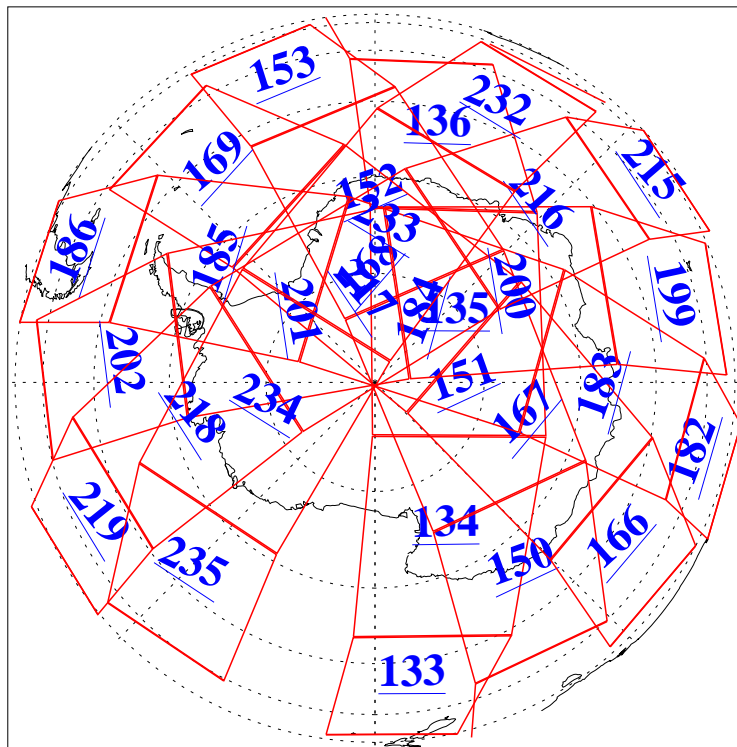

L1B Availability  
AMSU Granules: 240  
HSB Granules: 0  
AIRS Granules: 240

22 Feb 2008  
DoY 53  
Aqua Day 2120  
Granules: 1 to 120

Granules: 121 to 240

Legend: AMSU Available, HSB Available, AIRS Available

L1B Availability  
AMSU Granules: 240  
HSB Granules: 0  
AIRS Granules: 240

22 Feb 2008  
DoY 53  
Aqua Day 2120

Ascending Granules

Descending Granules

Legend: AMSU Available, HSB Available, AIRS Available

L1B Availability  
 AMSU Granules: 240  
 HSB Granules: 0  
 AIRS Granules: 240

22 Feb 2008  
 DoY 53  
 Aqua Day 2120

Northern Hemisphere Granules

Southern Hemisphere Granules

Legend: AMSU Available, HSB Available, AIRS Available