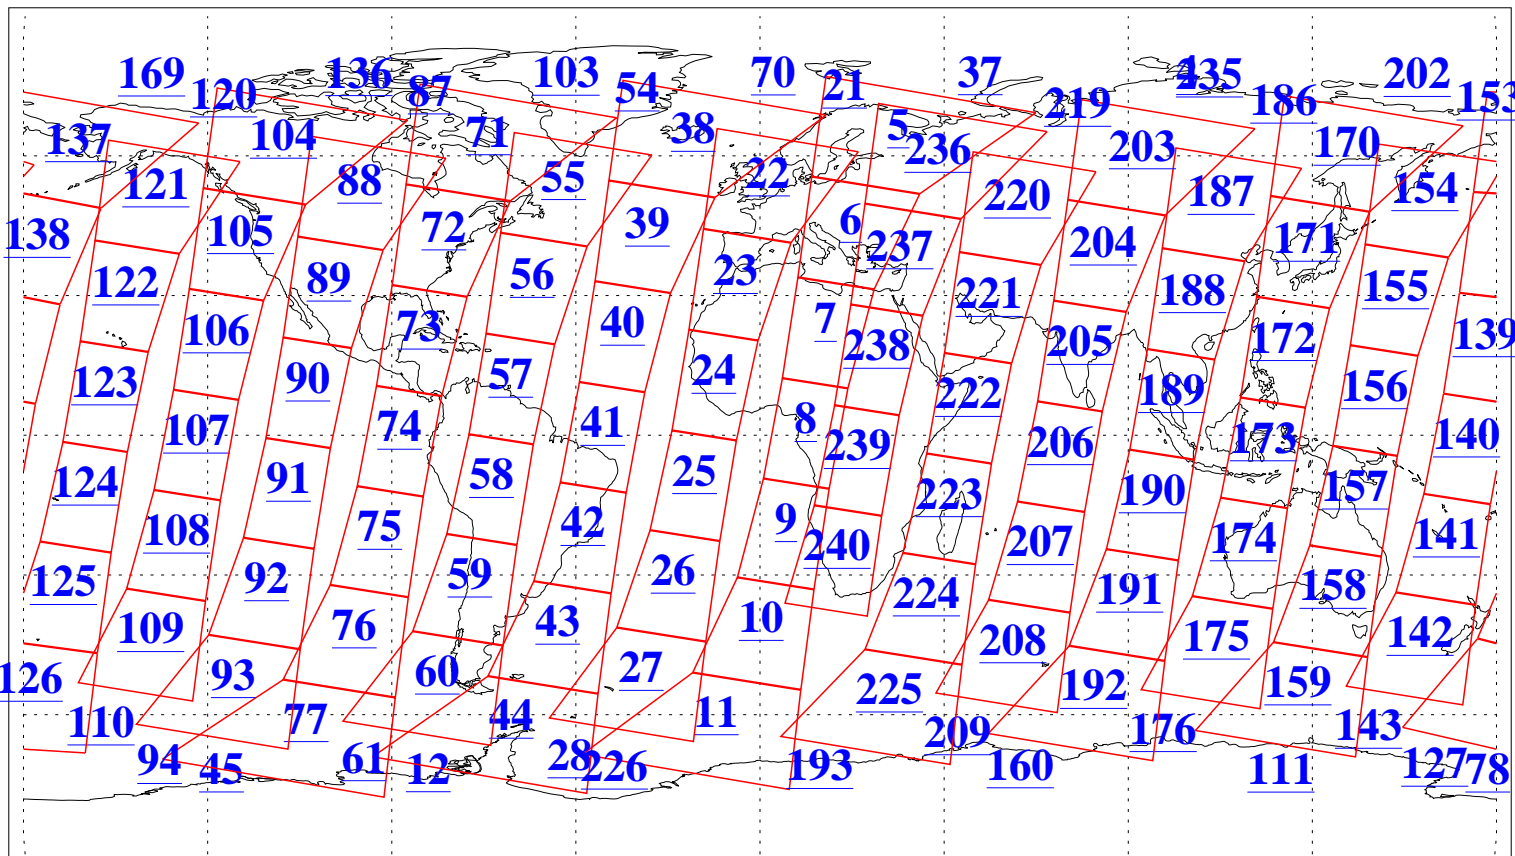

L1B Availability
AMSU Granules: 240
HSB Granules: 0
AIRS Granules: 240

21 Feb 2008
DoY 52
Aqua Day 2119
Granules: 1 to 120

Granules: 121 to 240

Legend: AMSU Available, HSB Available, AIRS Available

L1B Availability
AMSU Granules: 240
HSB Granules: 0
AIRS Granules: 240

21 Feb 2008
DoY 52
Aqua Day 2119
Ascending Granules

Descending Granules

Legend: AMSU Available, HSB Available, AIRS Available

L1B Availability
 AMSU Granules: 240
 HSB Granules: 0
 AIRS Granules: 240

21 Feb 2008
 DoY 52
 Aqua Day 2119

Northern Hemisphere Granules

Southern Hemisphere Granules

Legend: AMSU Available, HSB Available, AIRS Available