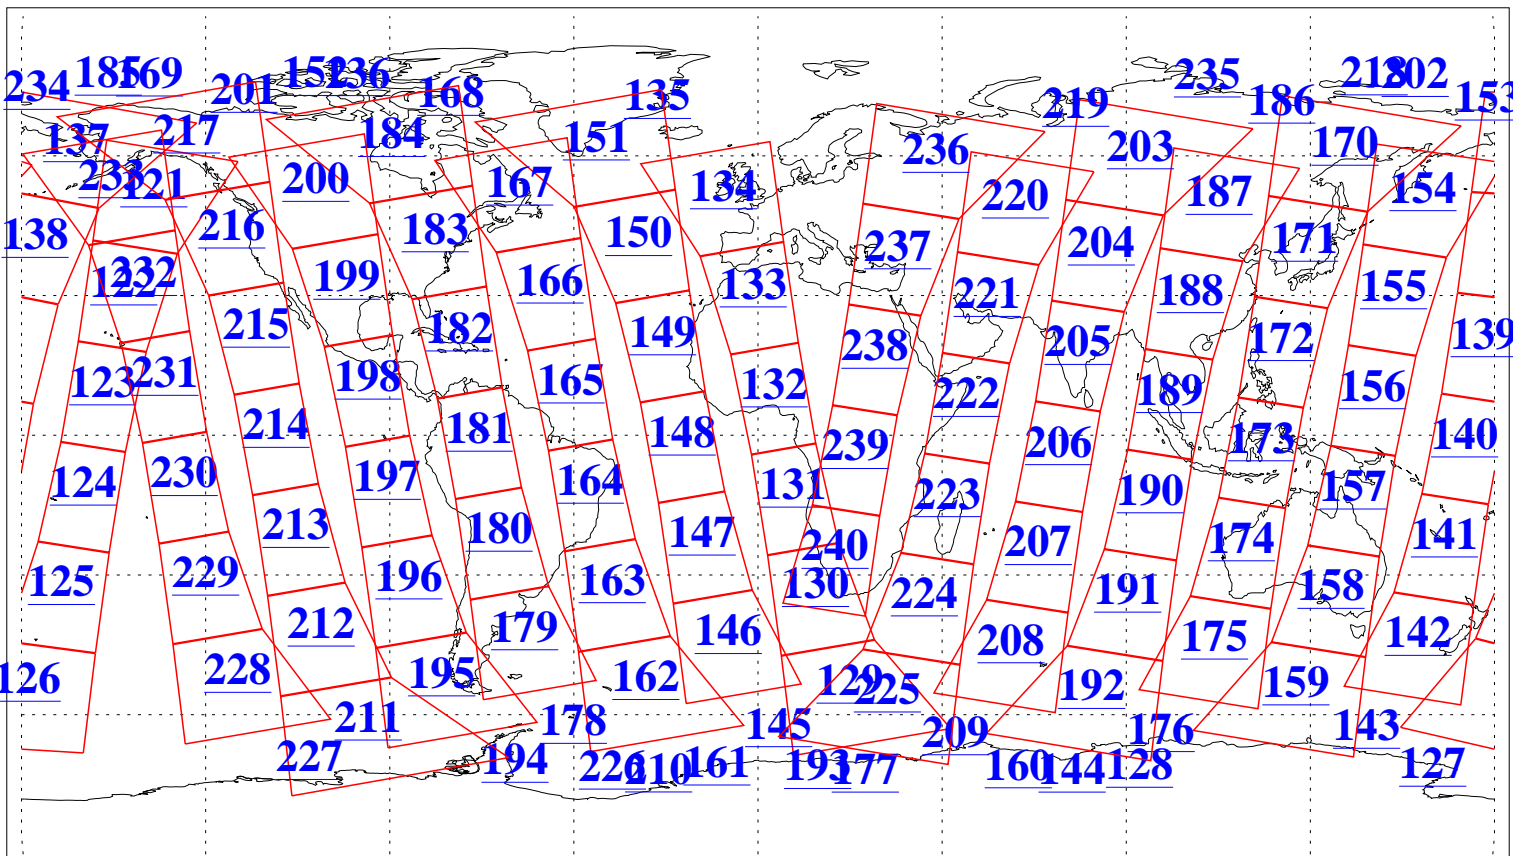

L1B Availability
AMSU Granules: 240
HSB Granules: 0
AIRS Granules: 240

21 Feb 2008
DoY 52
Aqua Day 2119
Granules: 1 to 120

Granules: 121 to 240

Legend: AMSU Available, HSB Available, AIRS Available

L1B Availability
AMSU Granules: 240
HSB Granules: 0
AIRS Granules: 240

21 Feb 2008
DoY 52
Aqua Day 2119
Ascending Granules

Descending Granules

Legend: AMSU Available, HSB Available, AIRS Available

L1B Availability
 AMSU Granules: 240
 HSB Granules: 0
 AIRS Granules: 240

21 Feb 2008
 DoY 52
 Aqua Day 2119

Northern Hemisphere Granules

Southern Hemisphere Granules

Legend: AMSU Available, HSB Available, AIRS Available