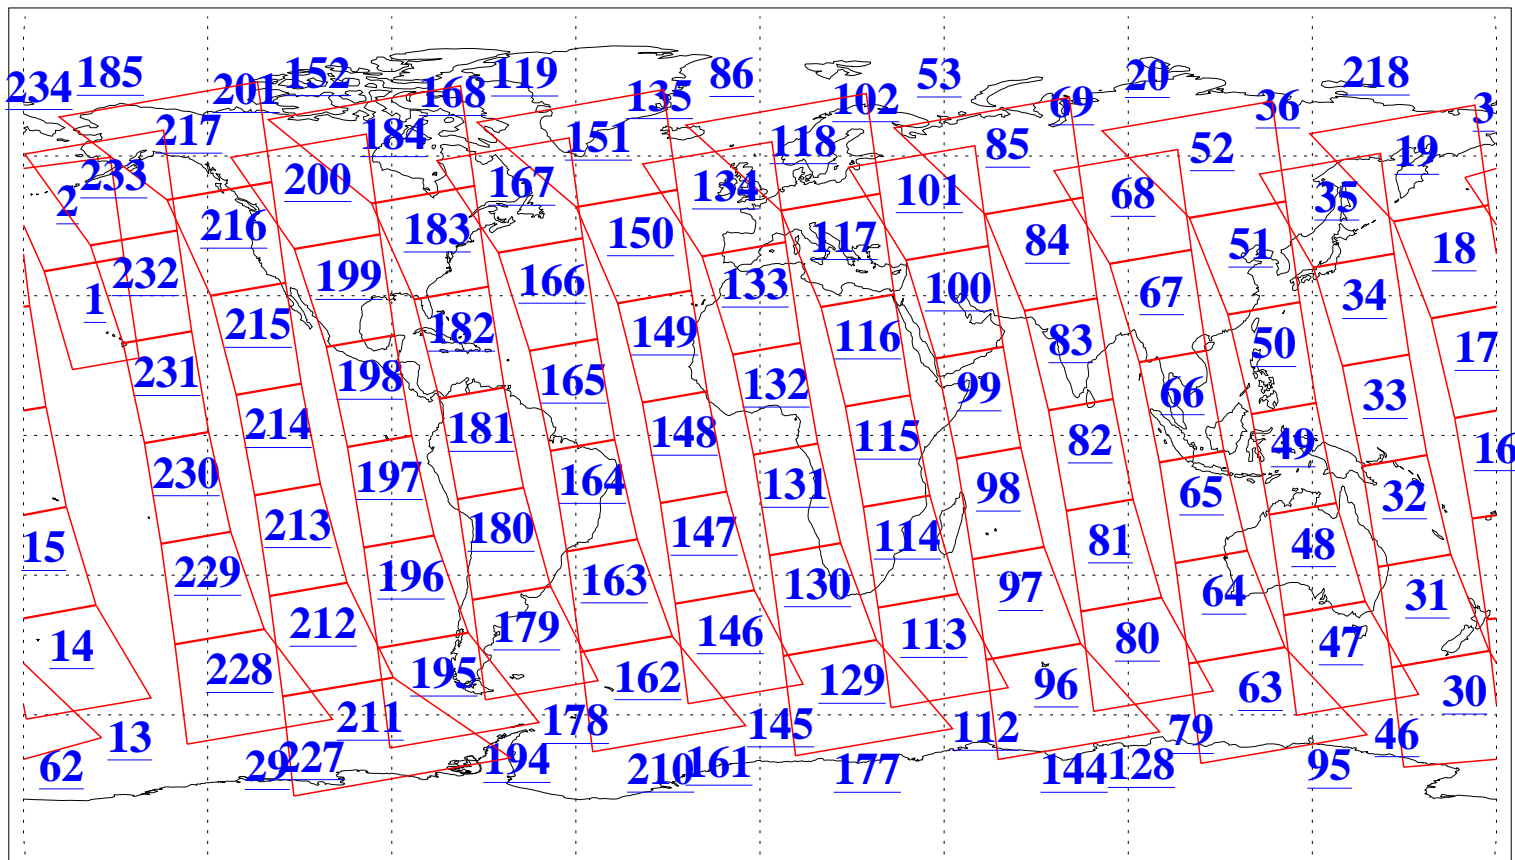

L1B Availability
AMSU Granules: 240
HSB Granules: 0
AIRS Granules: 240

21 Feb 2008
DoY 52
Aqua Day 2119
Granules: 1 to 120

Granules: 121 to 240

Legend: AMSU Available, HSB Available, AIRS Available

L1B Availability
AMSU Granules: 240
HSB Granules: 0
AIRS Granules: 240

21 Feb 2008
DoY 52
Aqua Day 2119
Ascending Granules

Descending Granules

Legend: AMSU Available, HSB Available, AIRS Available

L1B Availability
 AMSU Granules: 240
 HSB Granules: 0
 AIRS Granules: 240

21 Feb 2008
 DoY 52
 Aqua Day 2119

Northern Hemisphere Granules

Southern Hemisphere Granules

Legend: AMSU Available, HSB Available, AIRS Available