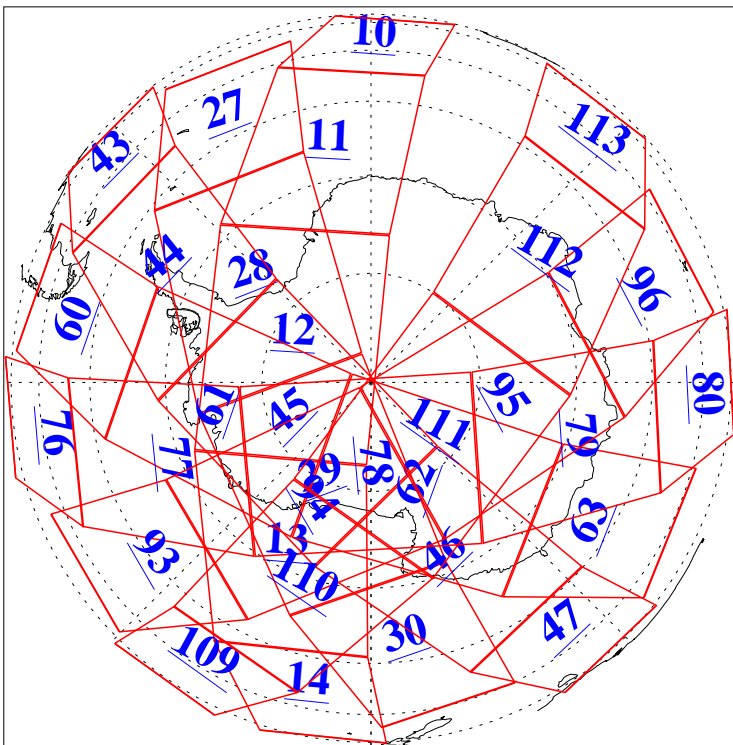

L1B Availability
AMSU Granules: 240
HSB Granules: 0
AIRS Granules: 240

21 Feb 2008
DoY 52
Aqua Day 2119
Granules: 1 to 120

Granules: 121 to 240

Legend: AMSU Available, HSB Available, AIRS Available

L1B Availability
AMSU Granules: 240
HSB Granules: 0
AIRS Granules: 240

21 Feb 2008
DoY 52
Aqua Day 2119
Ascending Granules

Descending Granules

Legend: AMSU Available, HSB Available, AIRS Available

L1B Availability
 AMSU Granules: 240
 HSB Granules: 0
 AIRS Granules: 240

21 Feb 2008
 DoY 52
 Aqua Day 2119

Northern Hemisphere Granules

Southern Hemisphere Granules

Legend: AMSU Available, HSB Available, AIRS Available