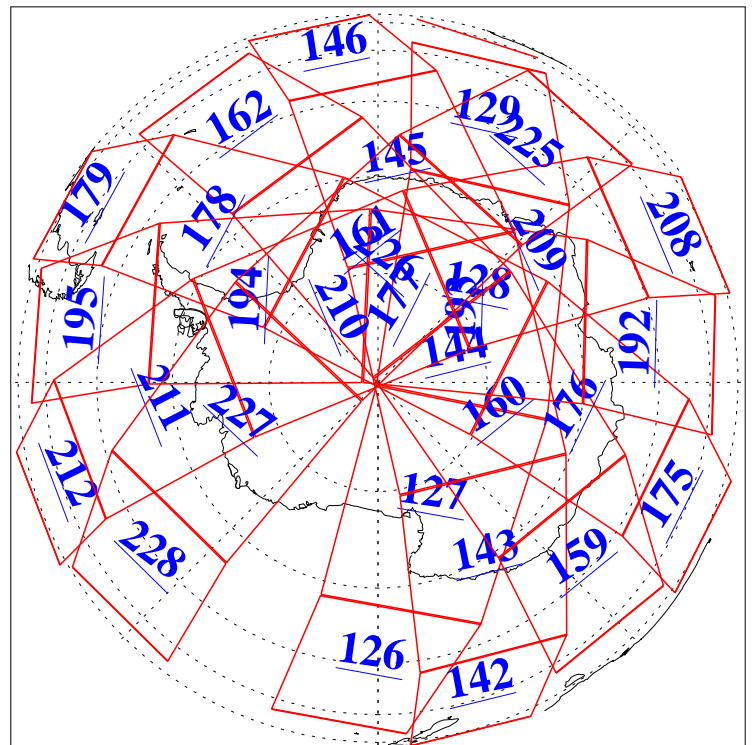

L1B Availability
AMSU Granules: 240
HSB Granules: 0
AIRS Granules: 240

21 Feb 2008
DoY 52
Aqua Day 2119
Granules: 1 to 120

Granules: 121 to 240

Legend: AMSU Available, HSB Available, AIRS Available

L1B Availability
AMSU Granules: 240
HSB Granules: 0
AIRS Granules: 240

21 Feb 2008
DoY 52
Aqua Day 2119
Ascending Granules

Descending Granules

Legend: AMSU Available, HSB Available, AIRS Available

L1B Availability
 AMSU Granules: 240
 HSB Granules: 0
 AIRS Granules: 240

21 Feb 2008
 DoY 52
 Aqua Day 2119

Northern Hemisphere Granules

Southern Hemisphere Granules

Legend: AMSU Available, HSB Available, AIRS Available