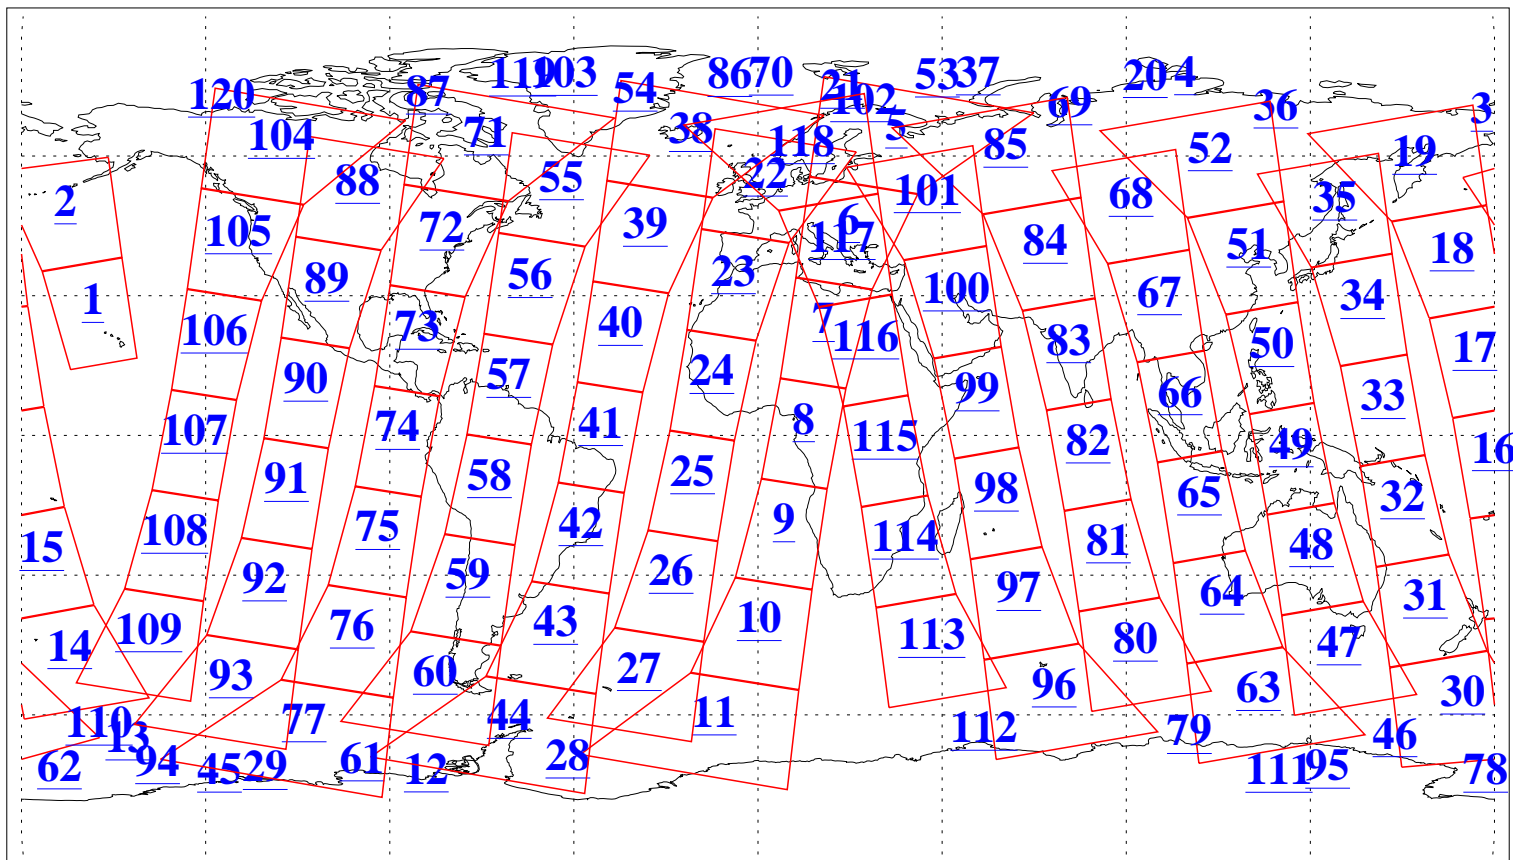

L1B Availability
AMSU Granules: 240
HSB Granules: 0
AIRS Granules: 240

21 Feb 2008
DoY 52
Aqua Day 2119
Granules: 1 to 120

Granules: 121 to 240

Legend: AMSU Available, HSB Available, AIRS Available

L1B Availability
AMSU Granules: 240
HSB Granules: 0
AIRS Granules: 240

21 Feb 2008
DoY 52
Aqua Day 2119
Ascending Granules

Descending Granules

Legend: AMSU Available, HSB Available, AIRS Available

L1B Availability
 AMSU Granules: 240
 HSB Granules: 0
 AIRS Granules: 240

21 Feb 2008
 DoY 52
 Aqua Day 2119

Northern Hemisphere Granules

Southern Hemisphere Granules

Legend: AMSU Available, HSB Available, AIRS Available