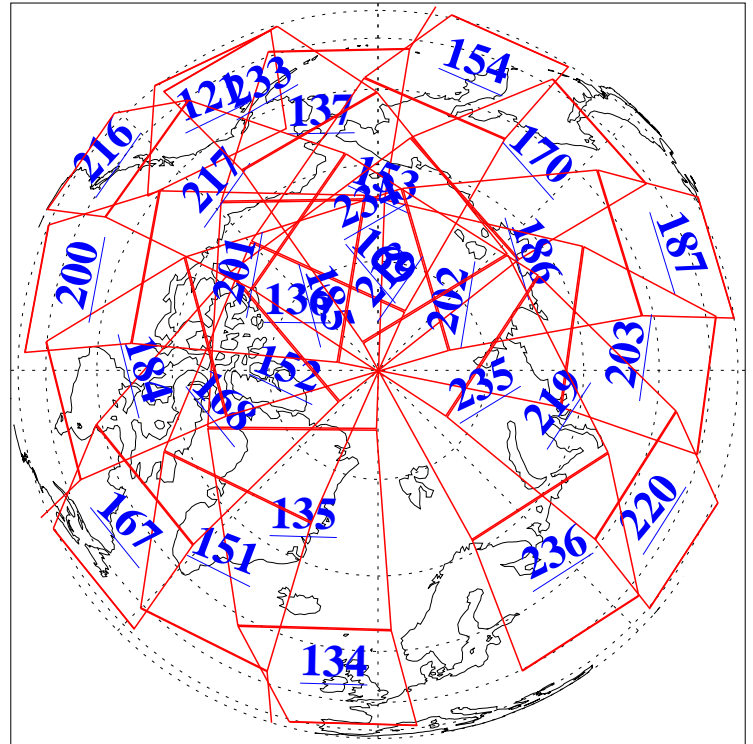

21 Feb 2008
DoY 52
Aqua Day 2119
Ascending Granules

Descending Granules

Legend: AMSU Available, HSB Available, AIRS Available

L1B Availability
 AMSU Granules: 240
 HSB Granules: 0
 AIRS Granules: 240

21 Feb 2008
 DoY 52
 Aqua Day 2119

Northern Hemisphere Granules

Southern Hemisphere Granules

Legend: AMSU Available, HSB Available, AIRS Available