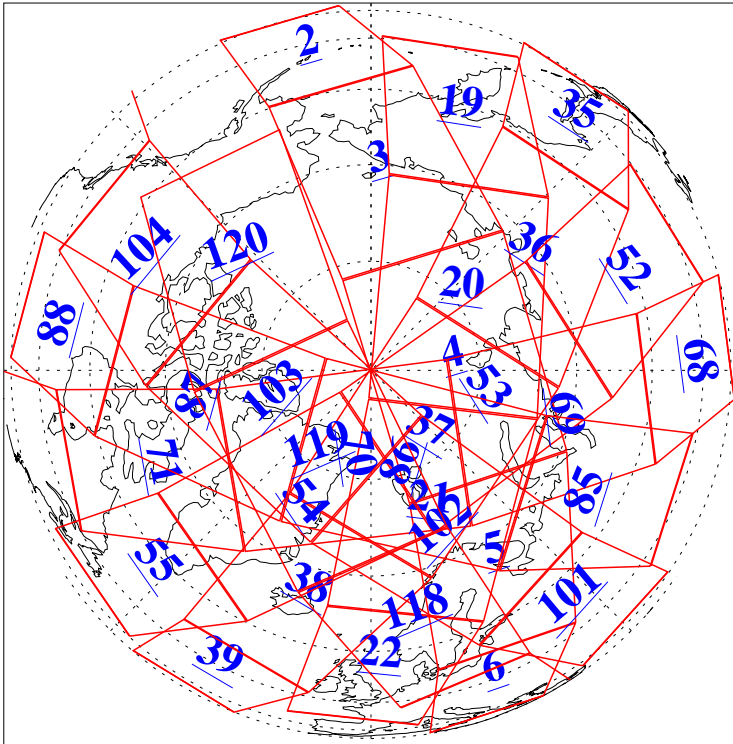

L1B Availability
AMSU Granules: 240
HSB Granules: 0
AIRS Granules: 240

21 Feb 2008
DoY 52
Aqua Day 2119
Granules: 1 to 120

Granules: 121 to 240

Legend: AMSU Available, HSB Available, AIRS Available

L1B Availability
AMSU Granules: 240
HSB Granules: 0
AIRS Granules: 240

21 Feb 2008
DoY 52
Aqua Day 2119
Ascending Granules

Descending Granules

Legend: AMSU Available, HSB Available, AIRS Available

L1B Availability
 AMSU Granules: 240
 HSB Granules: 0
 AIRS Granules: 240

21 Feb 2008
 DoY 52
 Aqua Day 2119

Northern Hemisphere Granules

Southern Hemisphere Granules

Legend: AMSU Available, HSB Available, AIRS Available