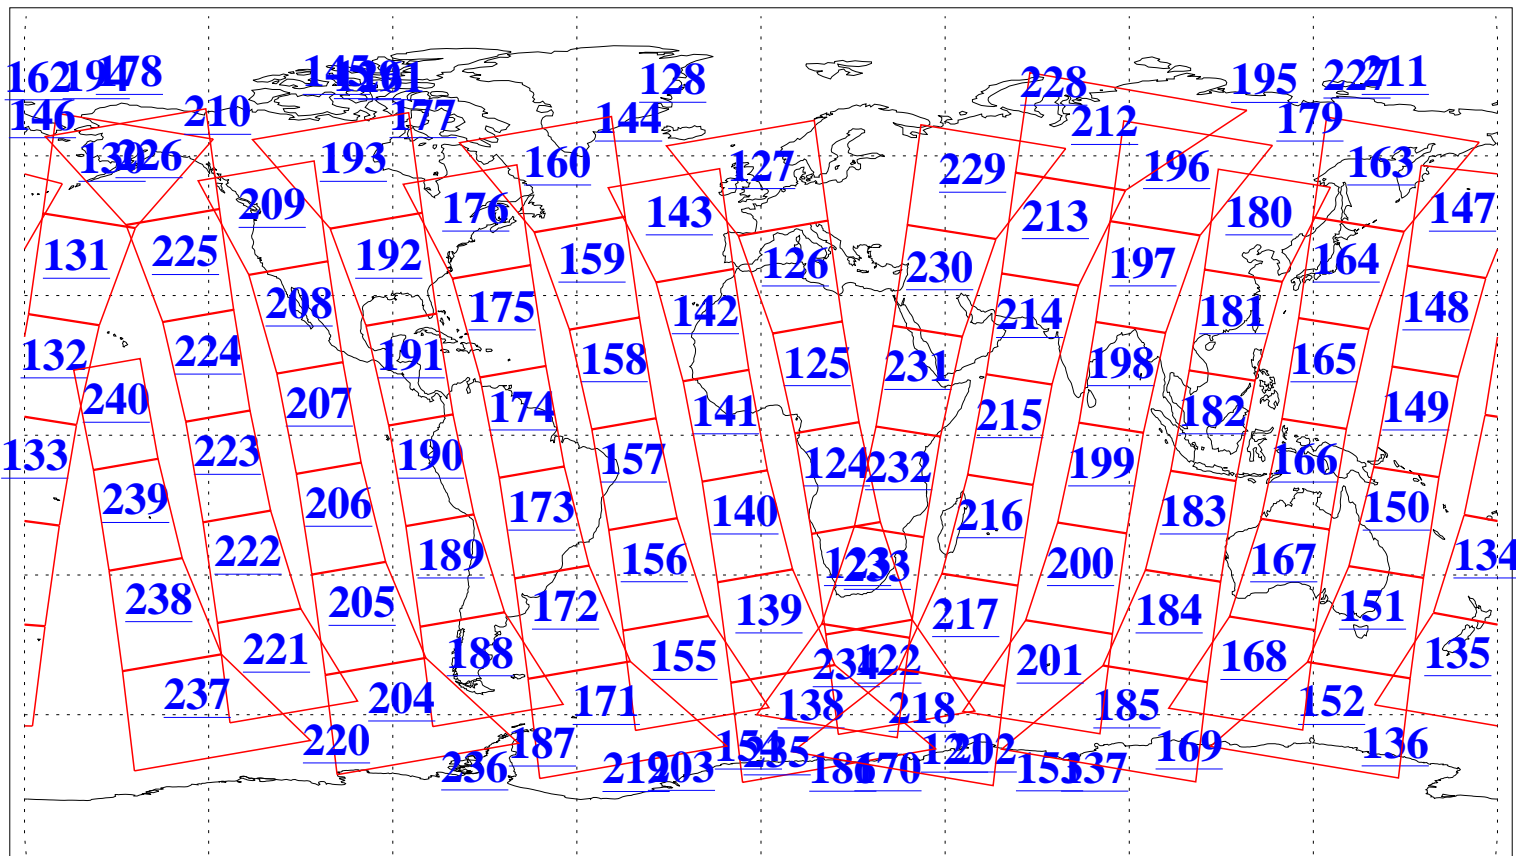

L1B Availability  
AMSU Granules: 240  
HSB Granules: 0  
AIRS Granules: 240

20 Feb 2008  
DoY 51  
Aqua Day 2118  
Granules: 1 to 120

Granules: 121 to 240

Legend: AMSU Available, HSB Available, AIRS Available

L1B Availability  
AMSU Granules: 240  
HSB Granules: 0  
AIRS Granules: 240

20 Feb 2008  
DoY 51  
Aqua Day 2118  
Ascending Granules

Descending Granules

Legend: AMSU Available, *HSB Available*, **AIRS Available**

L1B Availability  
 AMSU Granules: 240  
 HSB Granules: 0  
 AIRS Granules: 240

20 Feb 2008  
 DoY 51  
 Aqua Day 2118

Northern Hemisphere Granules

Southern Hemisphere Granules

Legend: AMSU Available, HSB Available, AIRS Available