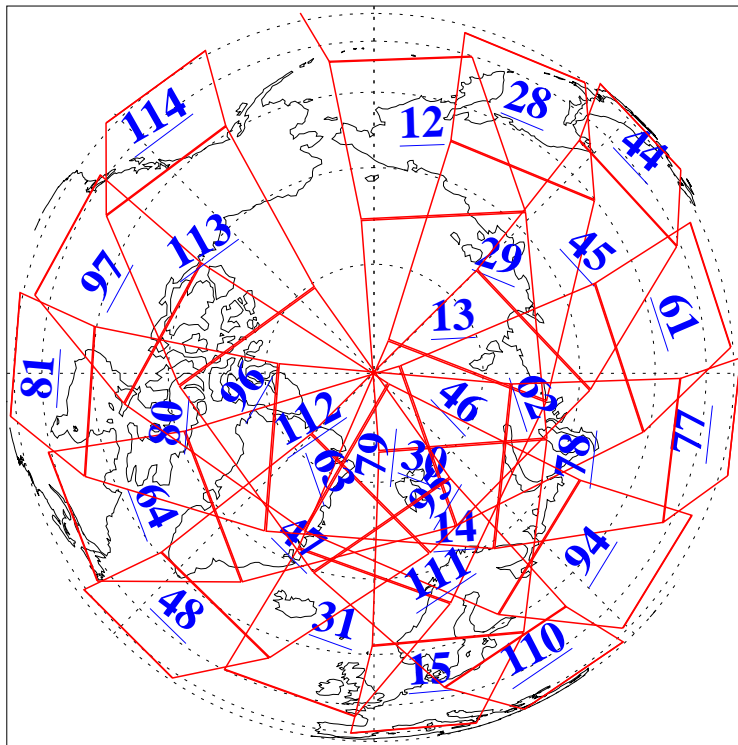

L1B Availability  
AMSU Granules: 240  
HSB Granules: 0  
AIRS Granules: 240

20 Feb 2008  
DoY 51  
Aqua Day 2118  
Granules: 1 to 120

Granules: 121 to 240

Legend: AMSU Available, HSB Available, AIRS Available

L1B Availability  
AMSU Granules: 240  
HSB Granules: 0  
AIRS Granules: 240

20 Feb 2008  
DoY 51  
Aqua Day 2118  
Ascending Granules

Descending Granules

Legend: AMSU Available, *HSB Available*, **AIRS Available**

L1B Availability  
 AMSU Granules: 240  
 HSB Granules: 0  
 AIRS Granules: 240

20 Feb 2008  
 DoY 51  
 Aqua Day 2118

Northern Hemisphere Granules

Southern Hemisphere Granules

Legend: AMSU Available, HSB Available, AIRS Available