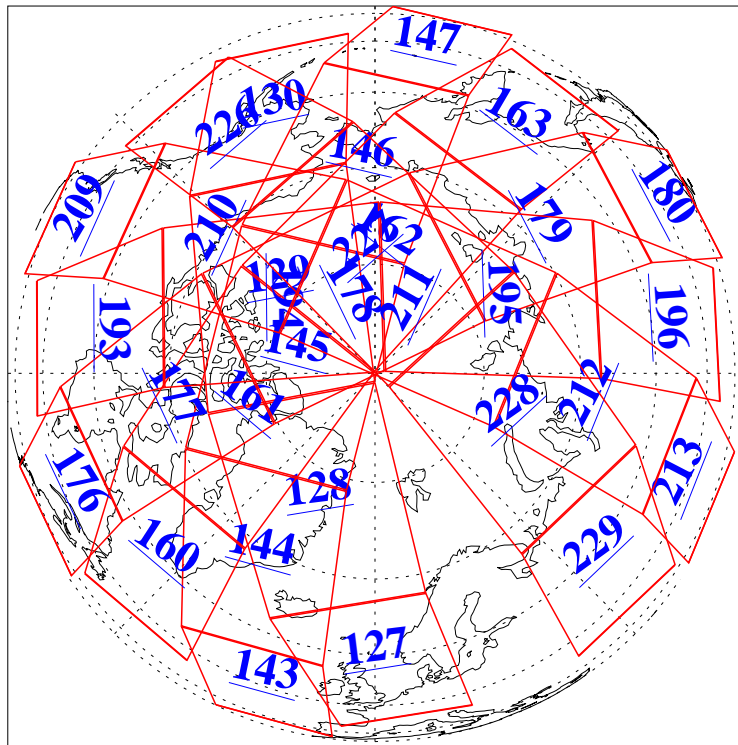

L1B Availability  
AMSU Granules: 240  
HSB Granules: 0  
AIRS Granules: 240

20 Feb 2008  
DoY 51  
Aqua Day 2118  
Granules: 1 to 120

Granules: 121 to 240

Legend: AMSU Available, HSB Available, AIRS Available

L1B Availability  
AMSU Granules: 240  
HSB Granules: 0  
AIRS Granules: 240

20 Feb 2008  
DoY 51  
Aqua Day 2118  
Ascending Granules

Descending Granules

Legend: AMSU Available, *HSB Available*, **AIRS Available**

L1B Availability  
 AMSU Granules: 240  
 HSB Granules: 0  
 AIRS Granules: 240

20 Feb 2008  
 DoY 51  
 Aqua Day 2118

Northern Hemisphere Granules

Southern Hemisphere Granules

Legend: AMSU Available, HSB Available, AIRS Available