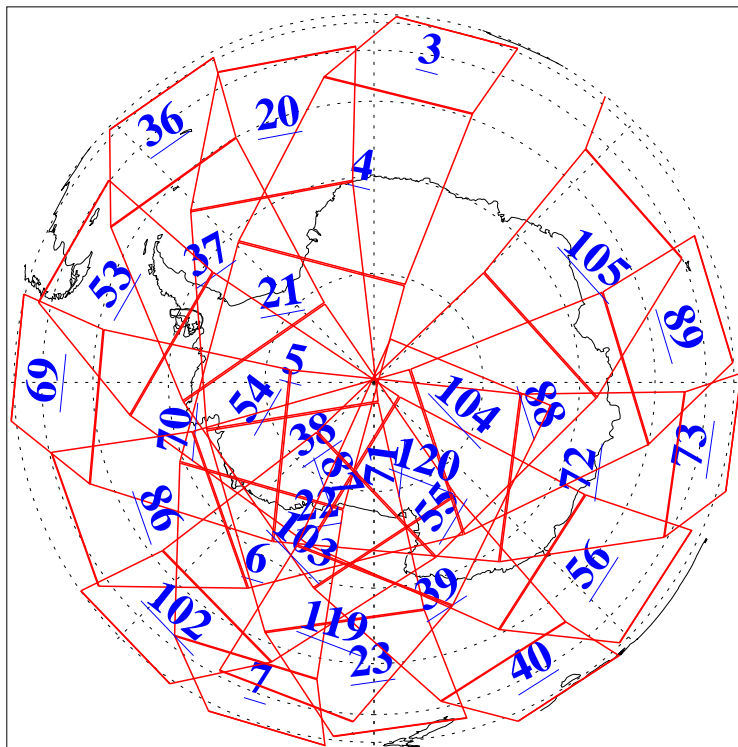

L1B Availability  
AMSU Granules: 240  
HSB Granules: 0  
AIRS Granules: 240

20 Feb 2008  
DoY 51  
Aqua Day 2118  
Granules: 1 to 120

Granules: 121 to 240

Legend: AMSU Available, HSB Available, AIRS Available

L1B Availability  
AMSU Granules: 240  
HSB Granules: 0  
AIRS Granules: 240

20 Feb 2008  
DoY 51  
Aqua Day 2118  
Ascending Granules

Descending Granules

Legend: AMSU Available, *HSB Available*, **AIRS Available**

L1B Availability  
 AMSU Granules: 240  
 HSB Granules: 0  
 AIRS Granules: 240

20 Feb 2008  
 DoY 51  
 Aqua Day 2118

Northern Hemisphere Granules

Southern Hemisphere Granules

Legend: AMSU Available, HSB Available, AIRS Available