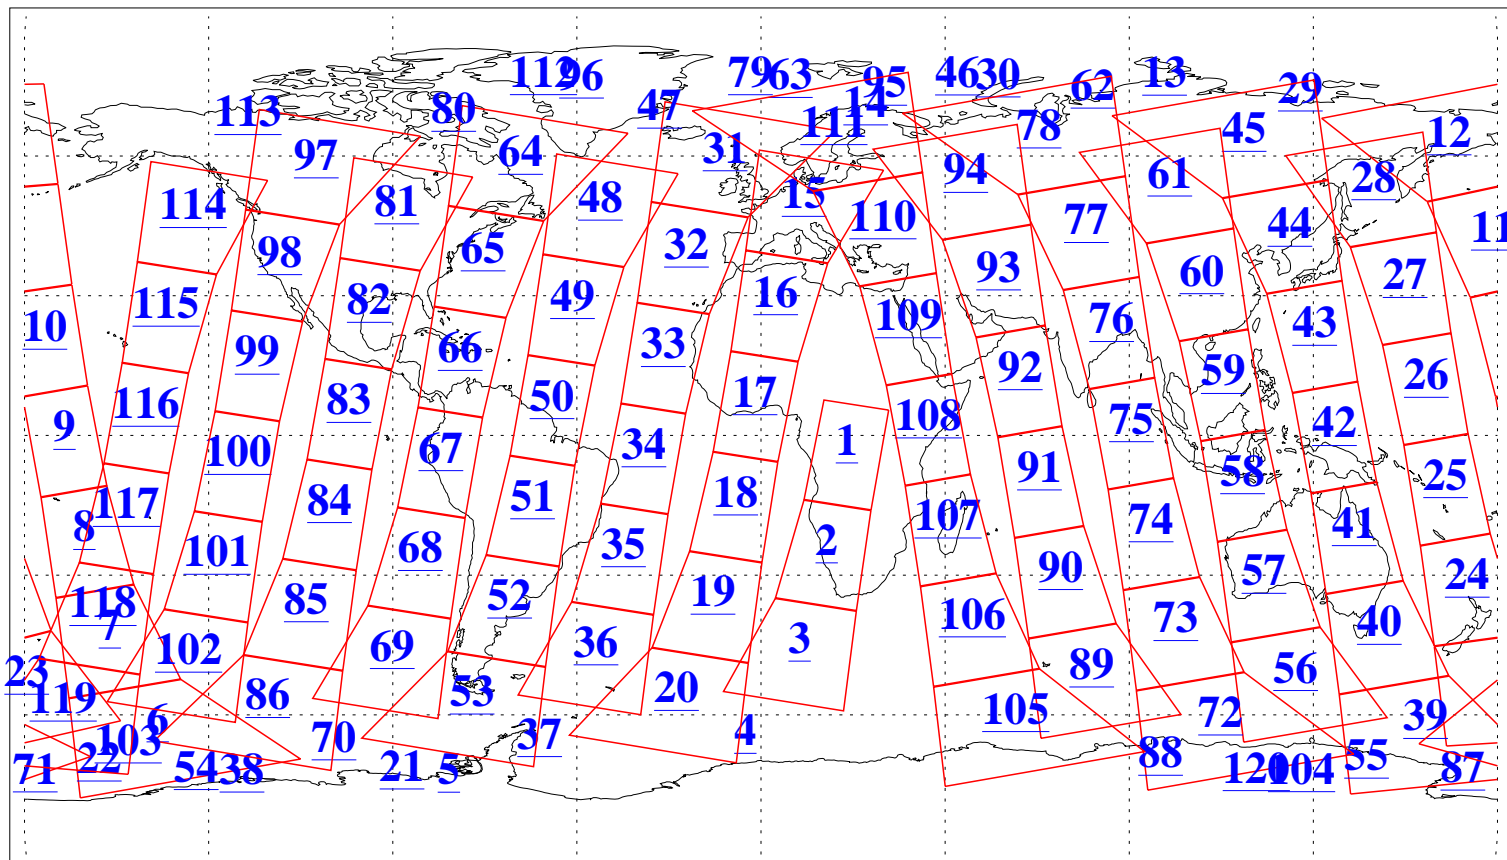

L1B Availability  
AMSU Granules: 240  
HSB Granules: 0  
AIRS Granules: 240

20 Feb 2008  
DoY 51  
Aqua Day 2118  
Granules: 1 to 120

Granules: 121 to 240

Legend: AMSU Available, HSB Available, AIRS Available

L1B Availability  
AMSU Granules: 240  
HSB Granules: 0  
AIRS Granules: 240

20 Feb 2008  
DoY 51  
Aqua Day 2118  
Ascending Granules

Descending Granules

Legend: AMSU Available, *HSB Available*, **AIRS Available**

L1B Availability  
 AMSU Granules: 240  
 HSB Granules: 0  
 AIRS Granules: 240

20 Feb 2008  
 DoY 51  
 Aqua Day 2118

Northern Hemisphere Granules

Southern Hemisphere Granules

Legend: AMSU Available, HSB Available, AIRS Available