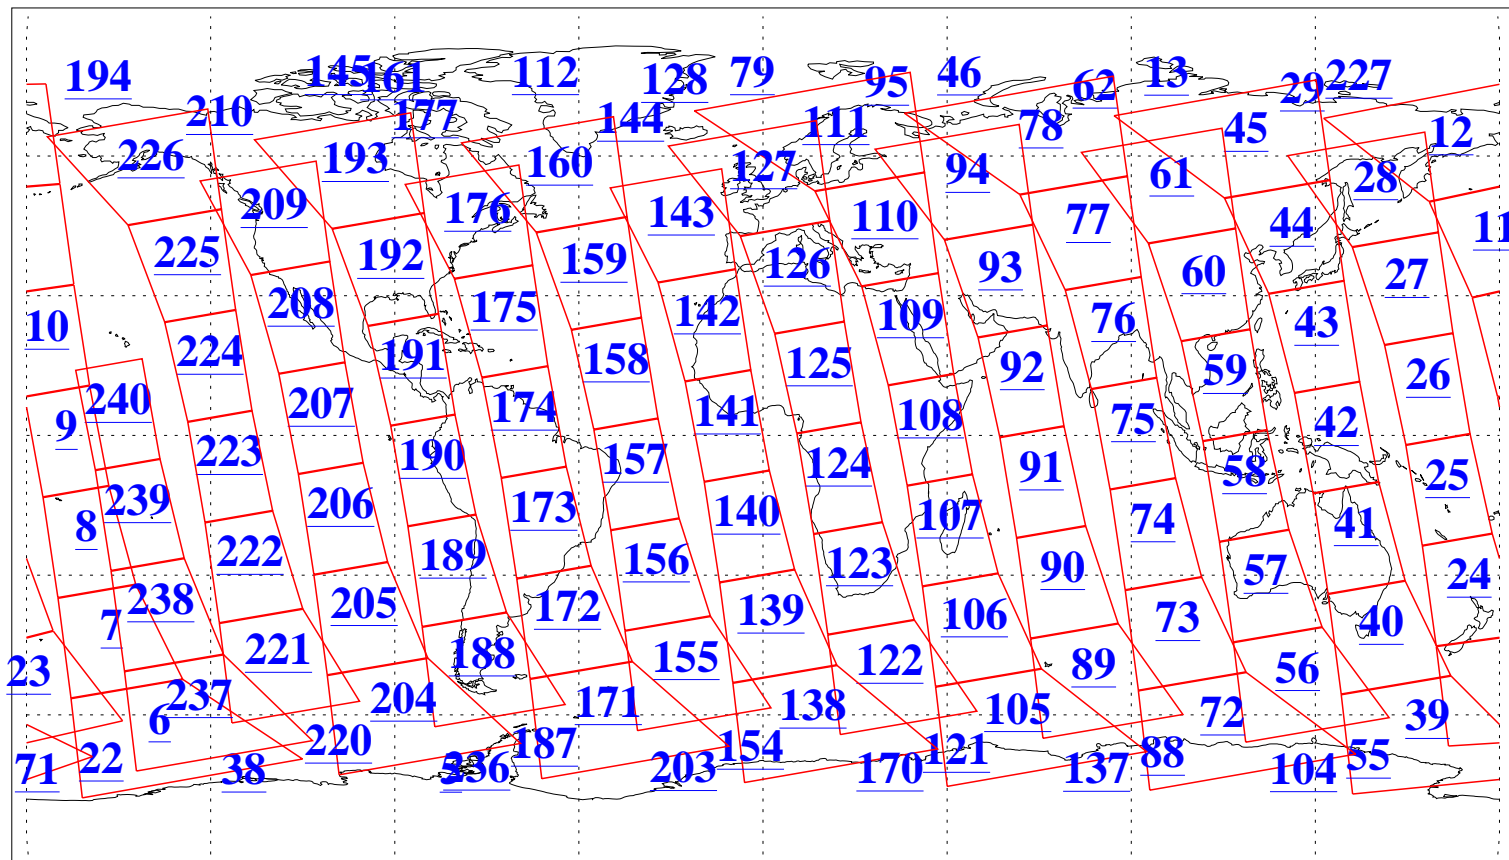

L1B Availability  
AMSU Granules: 240  
HSB Granules: 0  
AIRS Granules: 240

20 Feb 2008  
DoY 51  
Aqua Day 2118  
Granules: 1 to 120

Granules: 121 to 240

Legend: AMSU Available, HSB Available, AIRS Available

L1B Availability  
AMSU Granules: 240  
HSB Granules: 0  
AIRS Granules: 240

20 Feb 2008  
DoY 51  
Aqua Day 2118  
Ascending Granules

Descending Granules

Legend: AMSU Available, *HSB Available*, **AIRS Available**

L1B Availability  
 AMSU Granules: 240  
 HSB Granules: 0  
 AIRS Granules: 240

20 Feb 2008  
 DoY 51  
 Aqua Day 2118

Northern Hemisphere Granules

Southern Hemisphere Granules

Legend: AMSU Available, HSB Available, AIRS Available