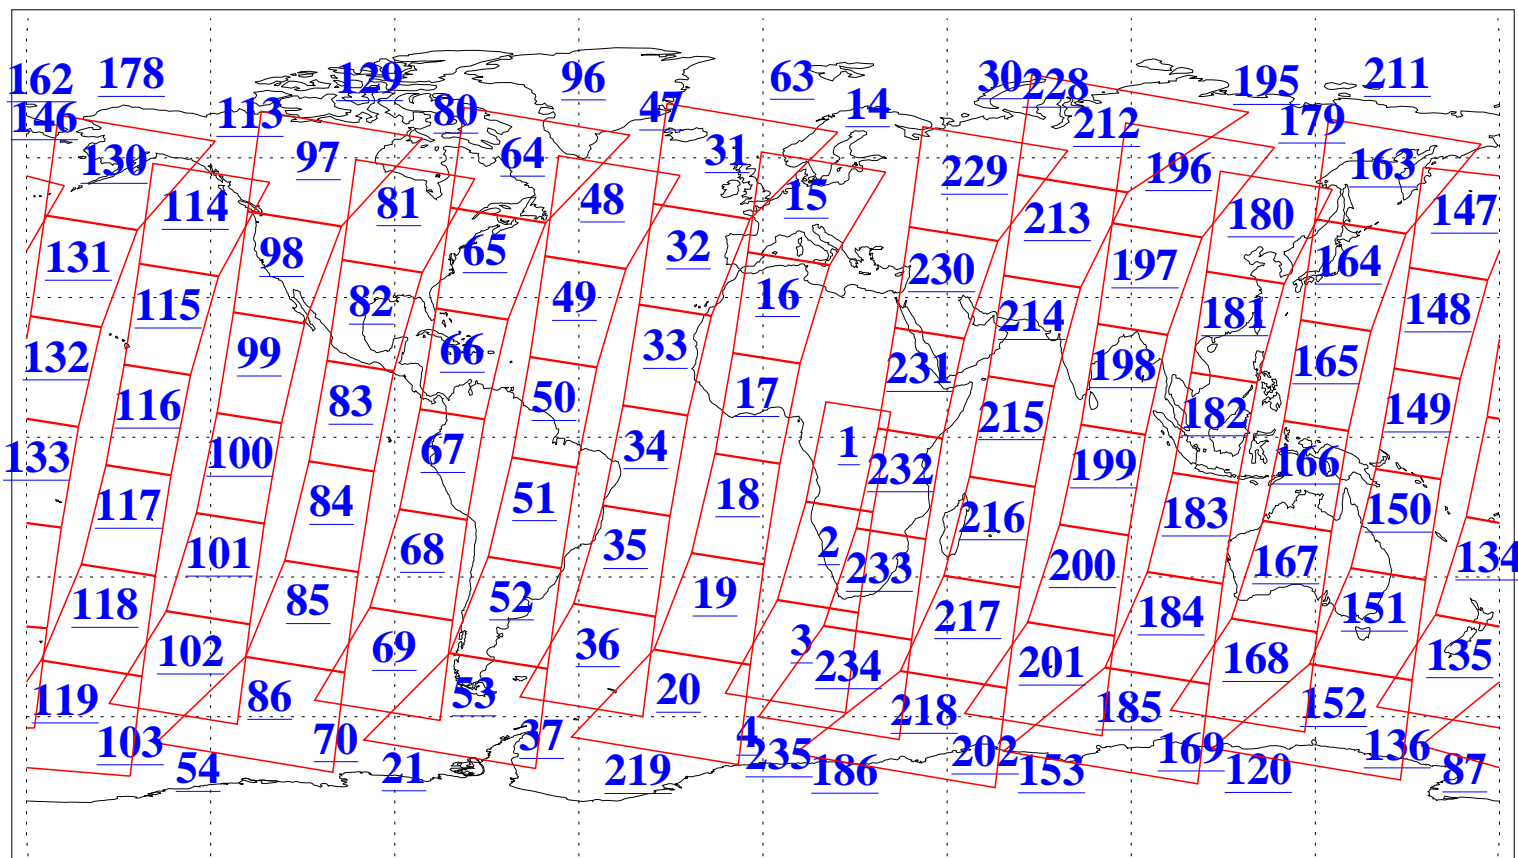

L1B Availability  
AMSU Granules: 240  
HSB Granules: 0  
AIRS Granules: 240

20 Feb 2008  
DoY 51  
Aqua Day 2118  
Granules: 1 to 120

Granules: 121 to 240

Legend: AMSU Available, HSB Available, AIRS Available

L1B Availability  
AMSU Granules: 240  
HSB Granules: 0  
AIRS Granules: 240

20 Feb 2008  
DoY 51  
Aqua Day 2118  
Ascending Granules

Descending Granules

Legend: AMSU Available, *HSB Available*, **AIRS Available**

L1B Availability  
 AMSU Granules: 240  
 HSB Granules: 0  
 AIRS Granules: 240

20 Feb 2008  
 DoY 51  
 Aqua Day 2118

Northern Hemisphere Granules

Southern Hemisphere Granules

Legend: AMSU Available, HSB Available, AIRS Available