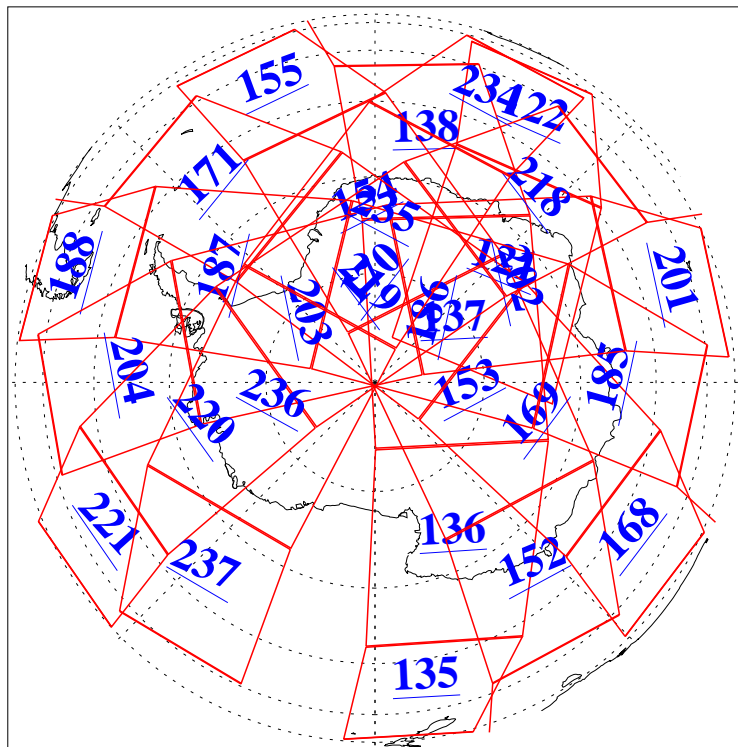

L1B Availability  
AMSU Granules: 240  
HSB Granules: 0  
AIRS Granules: 240

20 Feb 2008  
DoY 51  
Aqua Day 2118  
Granules: 1 to 120

Granules: 121 to 240

Legend: AMSU Available, HSB Available, AIRS Available

L1B Availability  
AMSU Granules: 240  
HSB Granules: 0  
AIRS Granules: 240

20 Feb 2008  
DoY 51  
Aqua Day 2118  
Ascending Granules

Descending Granules

Legend: AMSU Available, *HSB Available*, **AIRS Available**

L1B Availability  
 AMSU Granules: 240  
 HSB Granules: 0  
 AIRS Granules: 240

20 Feb 2008  
 DoY 51  
 Aqua Day 2118

Northern Hemisphere Granules

Southern Hemisphere Granules

Legend: AMSU Available, HSB Available, AIRS Available