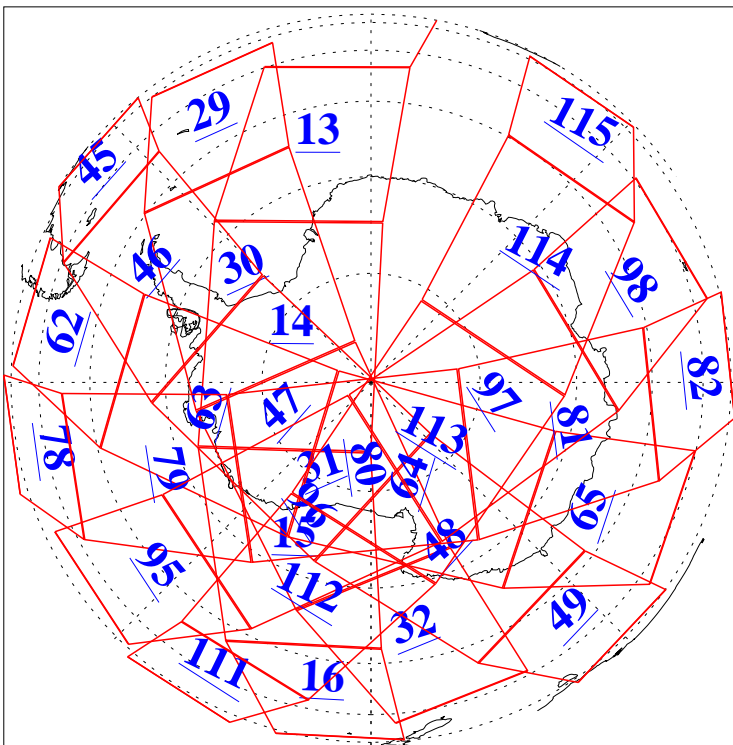

L1B Availability  
AMSU Granules: 240  
HSB Granules: 0  
AIRS Granules: 240

19 Feb 2008  
DoY 50  
Aqua Day 2117  
Granules: 1 to 120

Granules: 121 to 240

Legend: AMSU Available, HSB Available, AIRS Available

L1B Availability  
AMSU Granules: 240  
HSB Granules: 0  
AIRS Granules: 240

19 Feb 2008  
DoY 50  
Aqua Day 2117  
Ascending Granules

Descending Granules

Legend: AMSU Available, HSB Available, AIRS Available

L1B Availability  
 AMSU Granules: 240  
 HSB Granules: 0  
 AIRS Granules: 240

19 Feb 2008  
 DoY 50  
 Aqua Day 2117

Northern Hemisphere Granules

Southern Hemisphere Granules

Legend: AMSU Available, HSB Available, AIRS Available