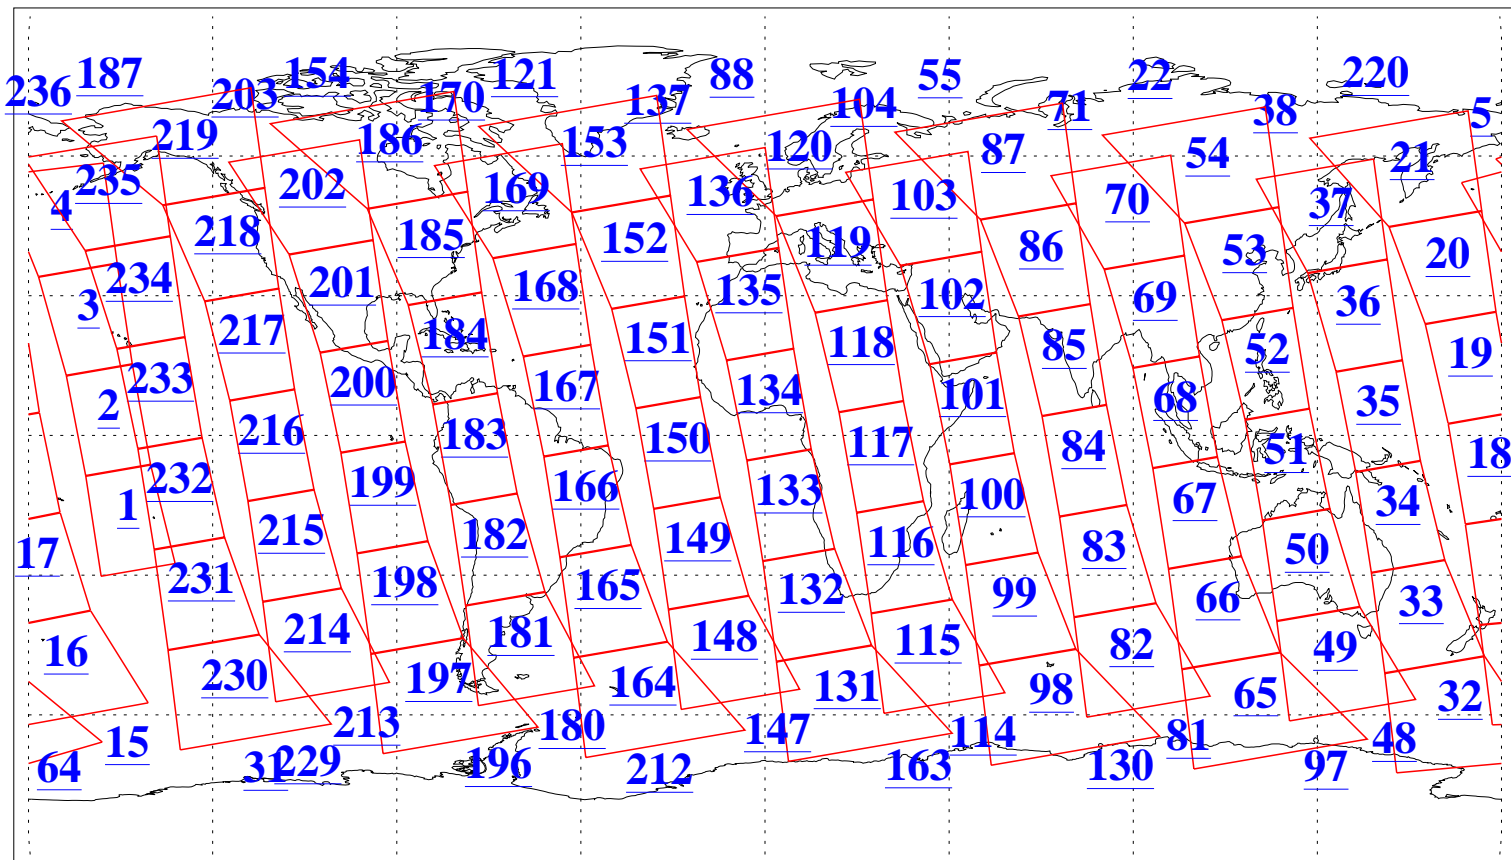

L1B Availability  
AMSU Granules: 240  
HSB Granules: 0  
AIRS Granules: 240

19 Feb 2008  
DoY 50  
Aqua Day 2117  
Granules: 1 to 120

Granules: 121 to 240

Legend: AMSU Available, HSB Available, AIRS Available

L1B Availability  
AMSU Granules: 240  
HSB Granules: 0  
AIRS Granules: 240

19 Feb 2008  
DoY 50  
Aqua Day 2117  
Ascending Granules

Descending Granules

Legend: AMSU Available, HSB Available, AIRS Available

L1B Availability  
 AMSU Granules: 240  
 HSB Granules: 0  
 AIRS Granules: 240

19 Feb 2008  
 DoY 50  
 Aqua Day 2117

Northern Hemisphere Granules

Southern Hemisphere Granules

Legend: AMSU Available, HSB Available, AIRS Available