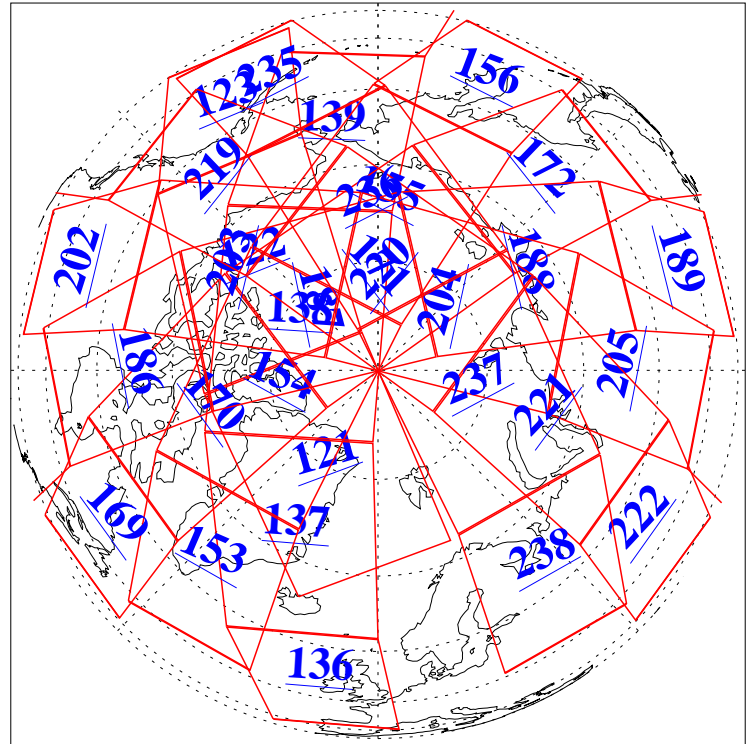

L1B Availability  
AMSU Granules: 240  
HSB Granules: 0  
AIRS Granules: 240

19 Feb 2008  
DoY 50  
Aqua Day 2117  
Ascending Granules

Descending Granules

Legend: AMSU Available, HSB Available, AIRS Available

L1B Availability  
 AMSU Granules: 240  
 HSB Granules: 0  
 AIRS Granules: 240

19 Feb 2008  
 DoY 50  
 Aqua Day 2117

Northern Hemisphere Granules

Southern Hemisphere Granules

Legend: AMSU Available, HSB Available, AIRS Available