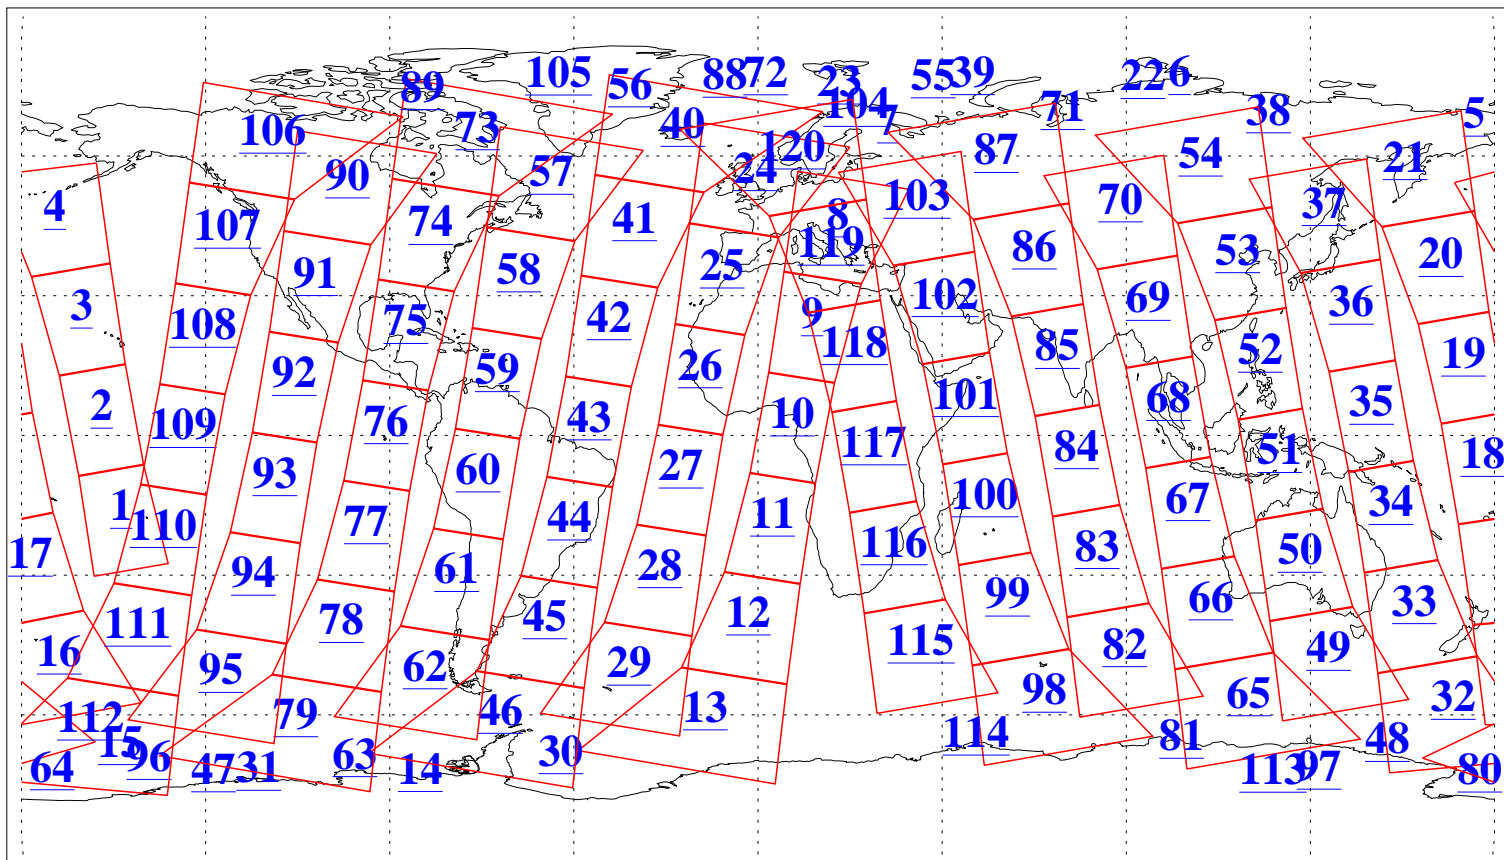

L1B Availability  
AMSU Granules: 240  
HSB Granules: 0  
AIRS Granules: 240

19 Feb 2008  
DoY 50  
Aqua Day 2117  
Granules: 1 to 120

Granules: 121 to 240

Legend: AMSU Available, HSB Available, AIRS Available

L1B Availability  
AMSU Granules: 240  
HSB Granules: 0  
AIRS Granules: 240

19 Feb 2008  
DoY 50  
Aqua Day 2117  
Ascending Granules

Descending Granules

Legend: AMSU Available, HSB Available, AIRS Available

L1B Availability  
 AMSU Granules: 240  
 HSB Granules: 0  
 AIRS Granules: 240

19 Feb 2008  
 DoY 50  
 Aqua Day 2117

Northern Hemisphere Granules

Southern Hemisphere Granules

Legend: AMSU Available, HSB Available, AIRS Available