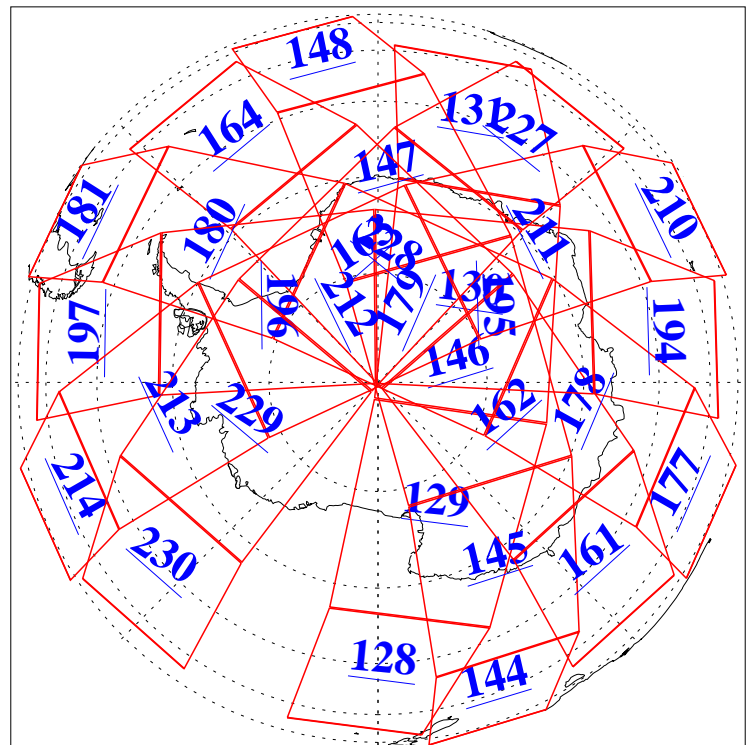

L1B Availability  
AMSU Granules: 240  
HSB Granules: 0  
AIRS Granules: 240

19 Feb 2008  
DoY 50  
Aqua Day 2117  
Ascending Granules

Descending Granules

Legend: AMSU Available, HSB Available, AIRS Available

L1B Availability  
 AMSU Granules: 240  
 HSB Granules: 0  
 AIRS Granules: 240

19 Feb 2008  
 DoY 50  
 Aqua Day 2117

Northern Hemisphere Granules

Southern Hemisphere Granules

Legend: AMSU Available, HSB Available, AIRS Available