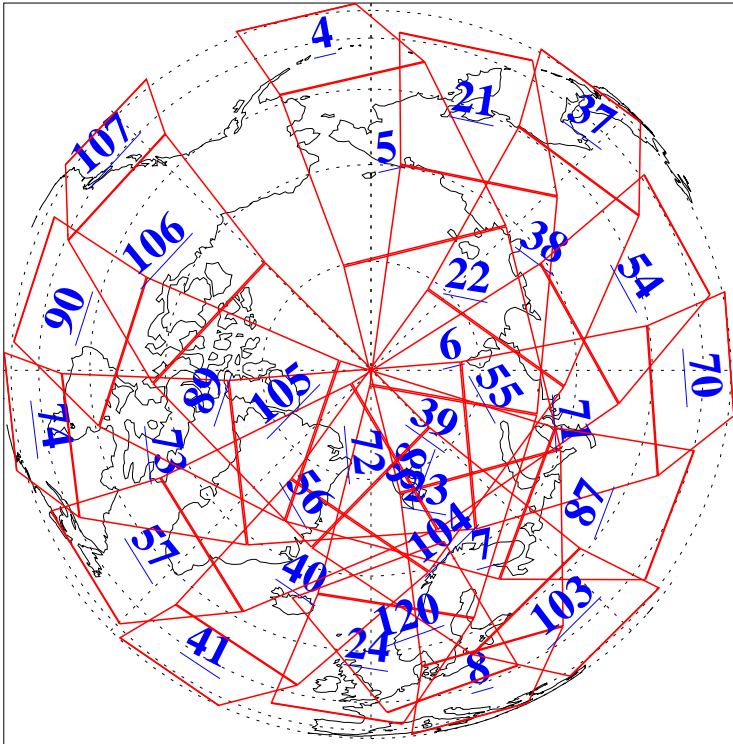

L1B Availability  
AMSU Granules: 240  
HSB Granules: 0  
AIRS Granules: 240

19 Feb 2008  
DoY 50  
Aqua Day 2117  
Granules: 1 to 120

Granules: 121 to 240

Legend: AMSU Available, HSB Available, AIRS Available

L1B Availability  
AMSU Granules: 240  
HSB Granules: 0  
AIRS Granules: 240

19 Feb 2008  
DoY 50  
Aqua Day 2117  
Ascending Granules

Descending Granules

Legend: AMSU Available, HSB Available, AIRS Available

L1B Availability  
 AMSU Granules: 240  
 HSB Granules: 0  
 AIRS Granules: 240

19 Feb 2008  
 DoY 50  
 Aqua Day 2117

Northern Hemisphere Granules

Southern Hemisphere Granules

Legend: AMSU Available, HSB Available, AIRS Available