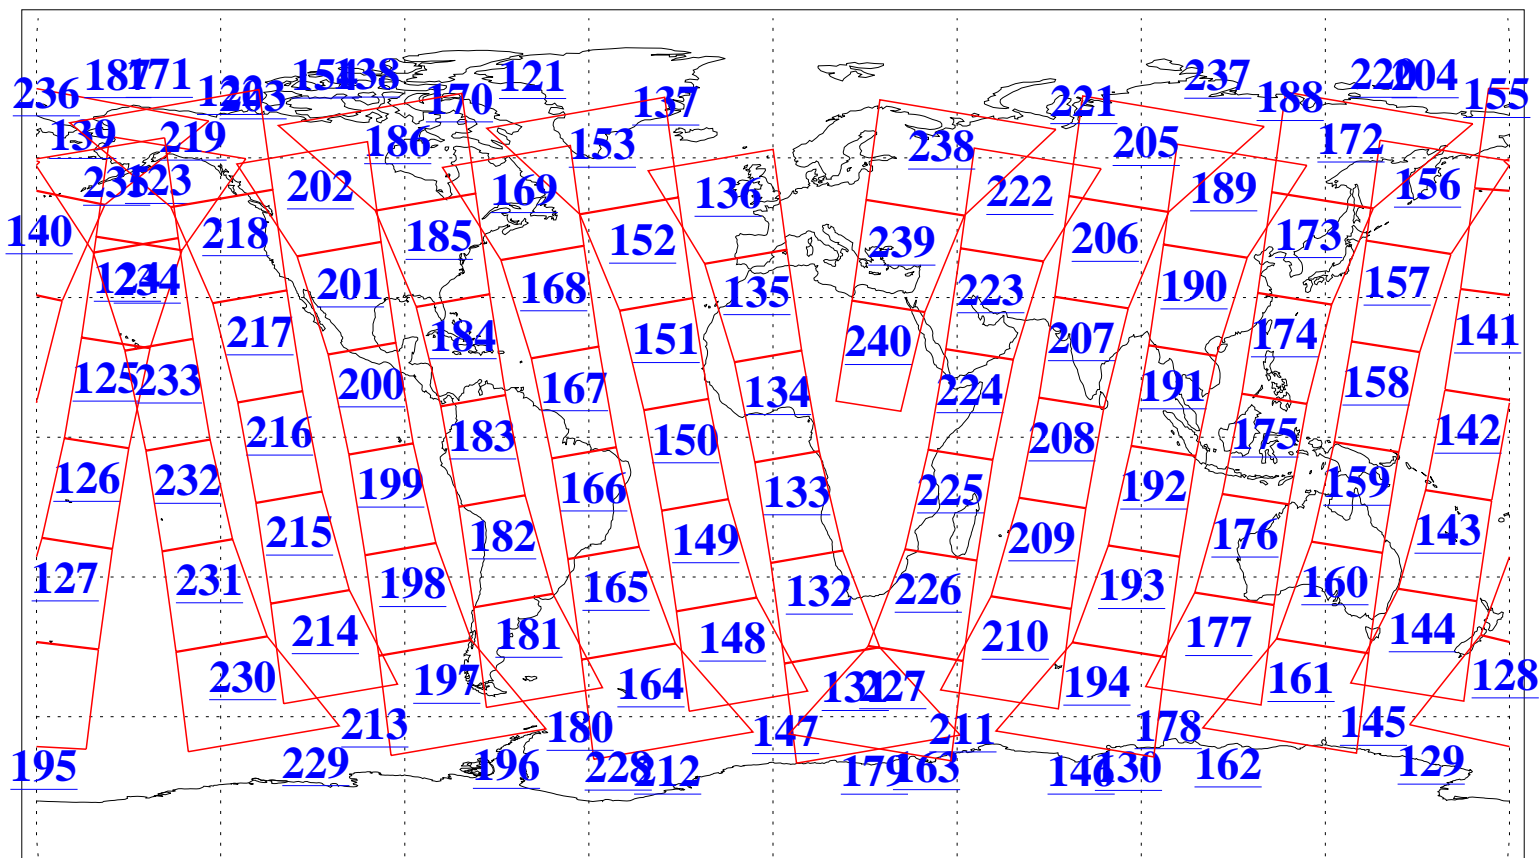

L1B Availability  
AMSU Granules: 240  
HSB Granules: 0  
AIRS Granules: 240

19 Feb 2008  
DoY 50  
Aqua Day 2117  
Granules: 1 to 120

Granules: 121 to 240

Legend: AMSU Available, HSB Available, AIRS Available

L1B Availability  
AMSU Granules: 240  
HSB Granules: 0  
AIRS Granules: 240

19 Feb 2008  
DoY 50  
Aqua Day 2117  
Ascending Granules

Descending Granules

Legend: AMSU Available, HSB Available, AIRS Available

L1B Availability  
 AMSU Granules: 240  
 HSB Granules: 0  
 AIRS Granules: 240

19 Feb 2008  
 DoY 50  
 Aqua Day 2117

Northern Hemisphere Granules

Southern Hemisphere Granules

Legend: AMSU Available, HSB Available, AIRS Available