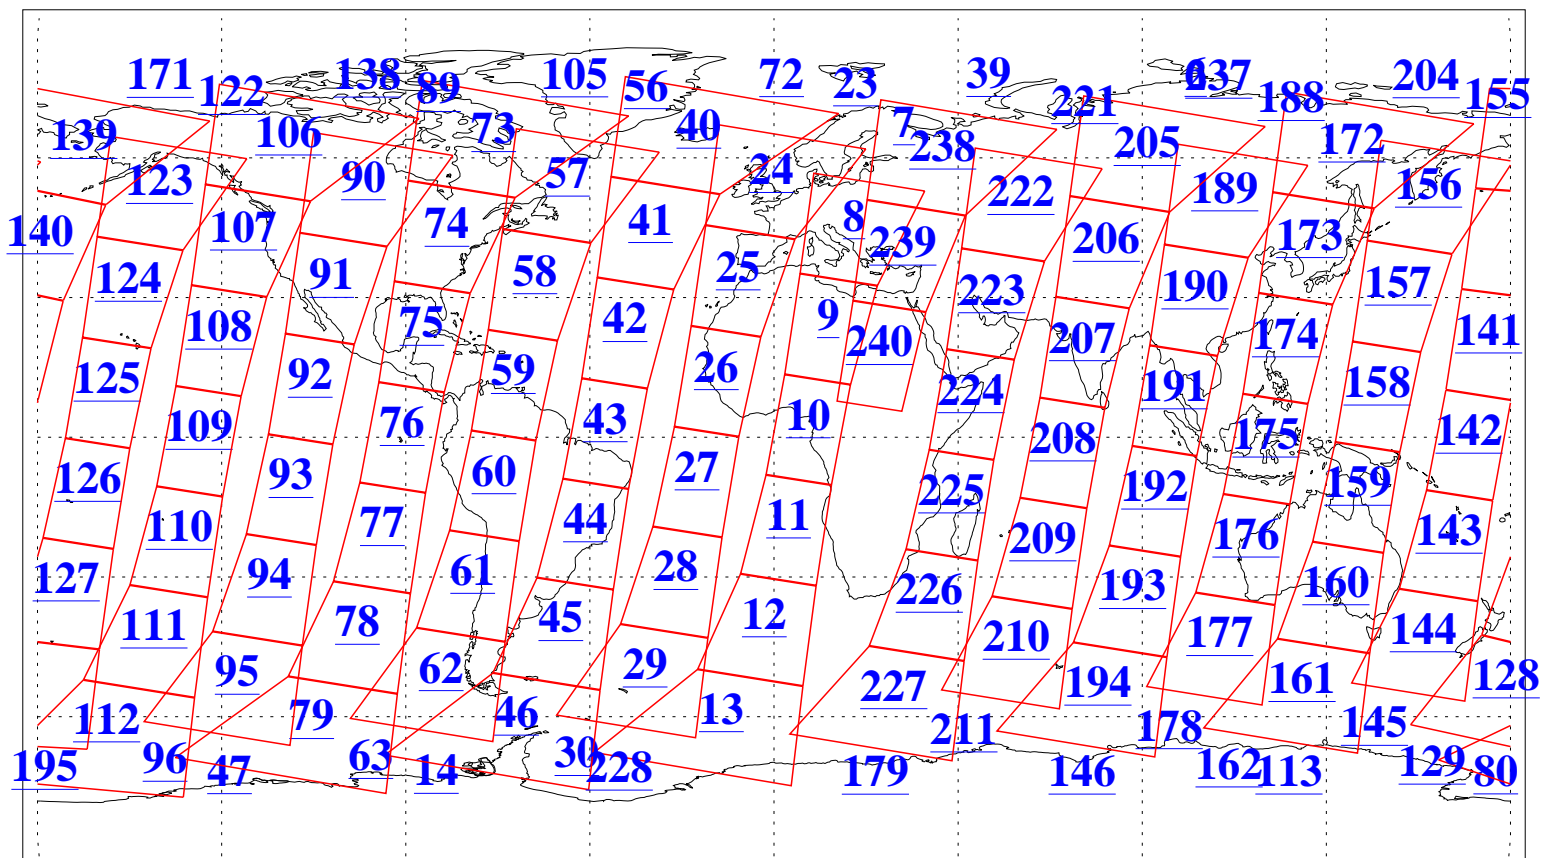

L1B Availability  
AMSU Granules: 240  
HSB Granules: 0  
AIRS Granules: 240

19 Feb 2008  
DoY 50  
Aqua Day 2117  
Granules: 1 to 120

Granules: 121 to 240

Legend: AMSU Available, HSB Available, AIRS Available

L1B Availability  
AMSU Granules: 240  
HSB Granules: 0  
AIRS Granules: 240

19 Feb 2008  
DoY 50  
Aqua Day 2117  
Ascending Granules

Descending Granules

Legend: AMSU Available, HSB Available, AIRS Available

L1B Availability  
 AMSU Granules: 240  
 HSB Granules: 0  
 AIRS Granules: 240

19 Feb 2008  
 DoY 50  
 Aqua Day 2117

Northern Hemisphere Granules

Southern Hemisphere Granules

Legend: AMSU Available, HSB Available, AIRS Available