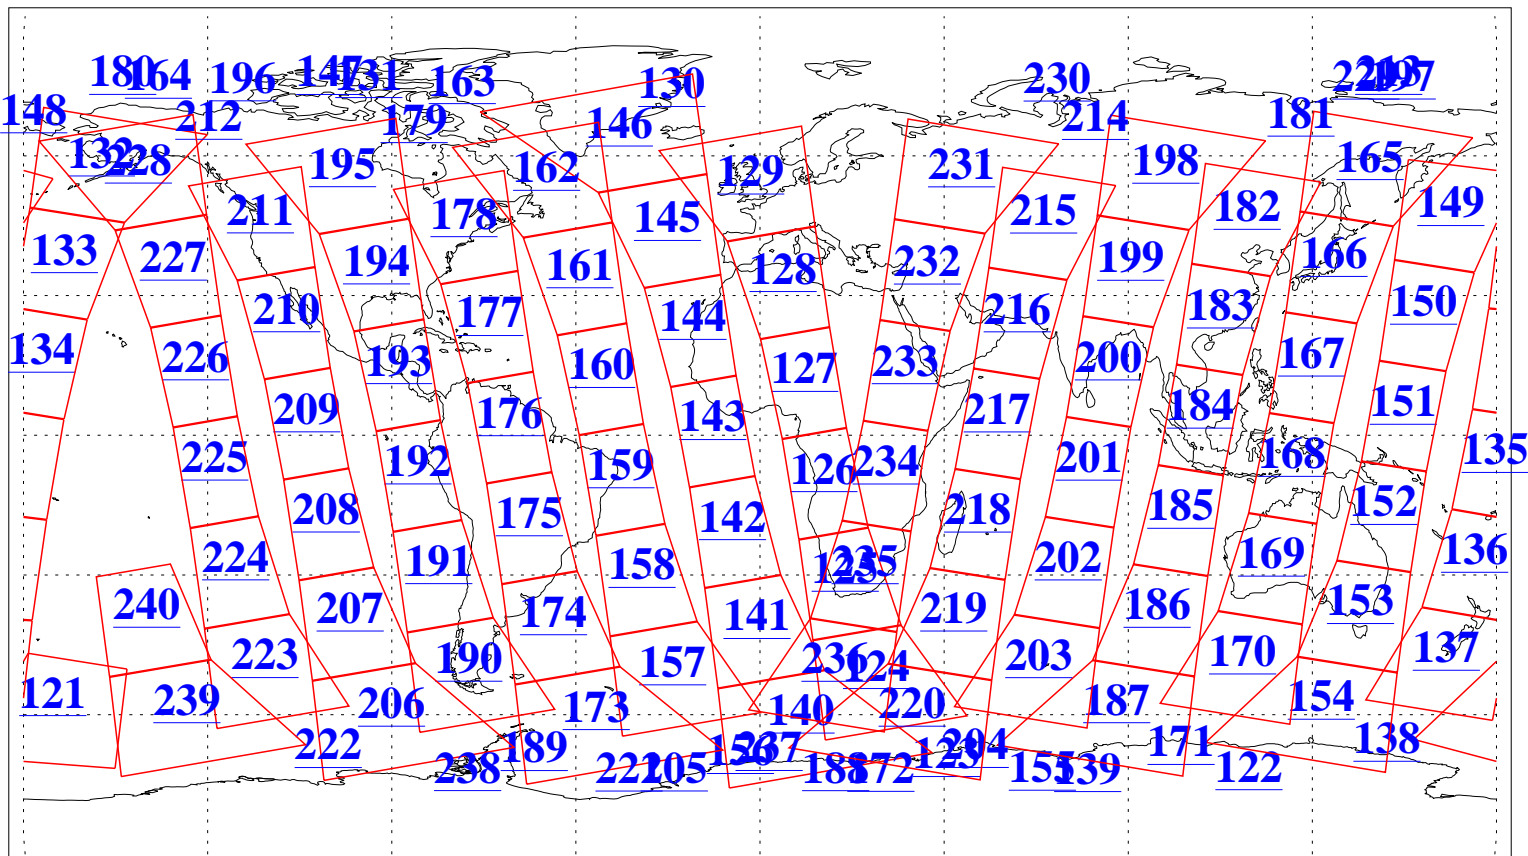

L1B Availability
AMSU Granules: 240
HSB Granules: 0
AIRS Granules: 240

18 Feb 2008
DoY 49
Aqua Day 2116
Granules: 1 to 120

Granules: 121 to 240

Legend: AMSU Available, HSB Available, AIRS Available

L1B Availability
AMSU Granules: 240
HSB Granules: 0
AIRS Granules: 240

18 Feb 2008
DoY 49
Aqua Day 2116
Ascending Granules

Descending Granules

Legend: AMSU Available, HSB Available, AIRS Available

L1B Availability
 AMSU Granules: 240
 HSB Granules: 0
 AIRS Granules: 240

18 Feb 2008
 DoY 49
 Aqua Day 2116

Northern Hemisphere Granules

Southern Hemisphere Granules

Legend: AMSU Available, HSB Available, AIRS Available