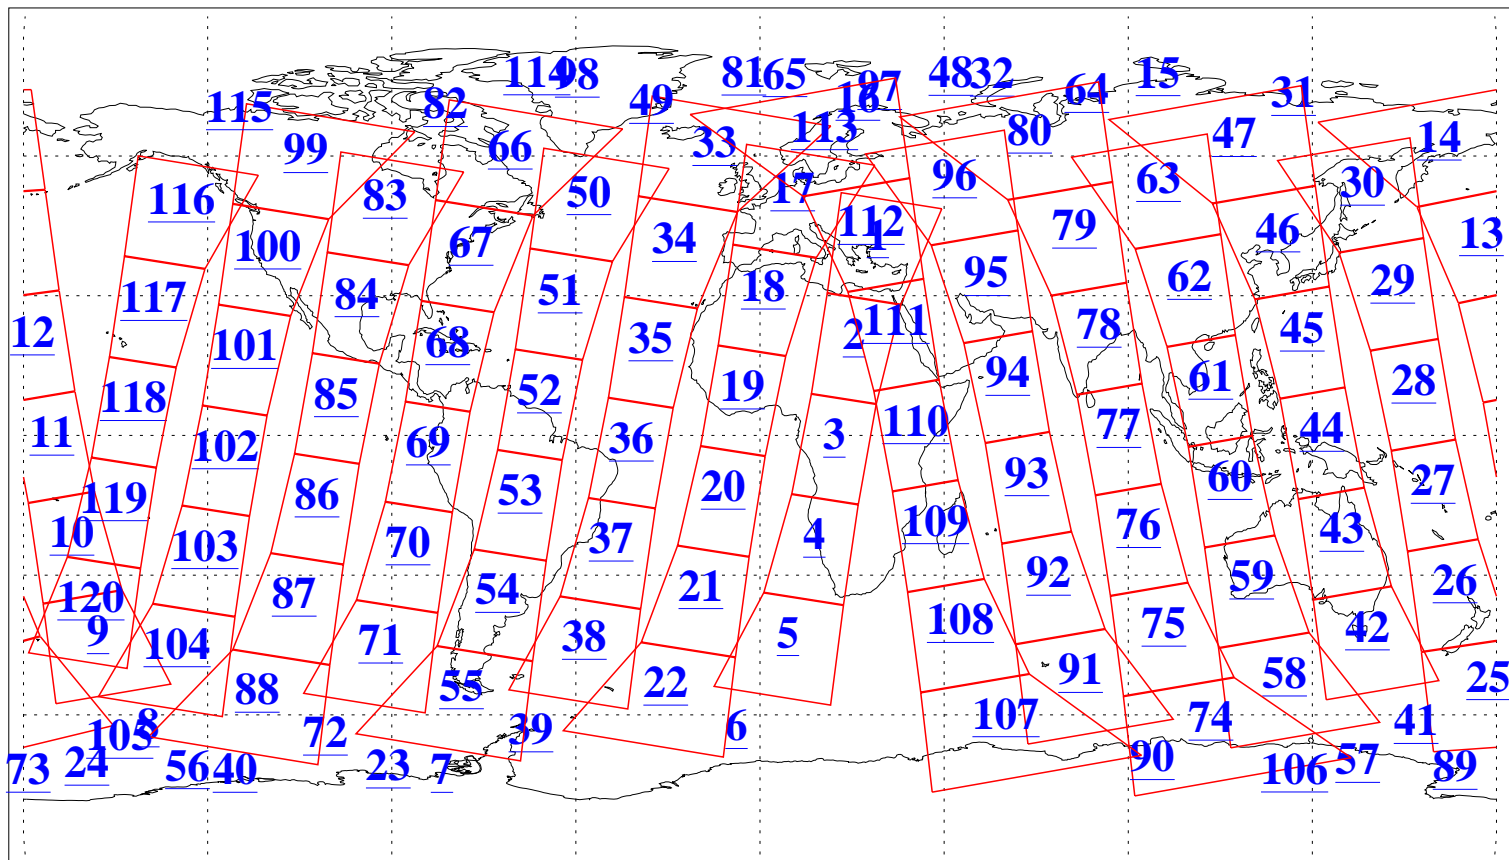

L1B Availability
AMSU Granules: 240
HSB Granules: 0
AIRS Granules: 240

18 Feb 2008
DoY 49
Aqua Day 2116
Granules: 1 to 120

Granules: 121 to 240

Legend: AMSU Available, HSB Available, AIRS Available

L1B Availability
AMSU Granules: 240
HSB Granules: 0
AIRS Granules: 240

18 Feb 2008
DoY 49
Aqua Day 2116
Ascending Granules

Descending Granules

Legend: AMSU Available, HSB Available, AIRS Available

L1B Availability
 AMSU Granules: 240
 HSB Granules: 0
 AIRS Granules: 240

18 Feb 2008
 DoY 49
 Aqua Day 2116

Northern Hemisphere Granules

Southern Hemisphere Granules

Legend: AMSU Available, HSB Available, AIRS Available