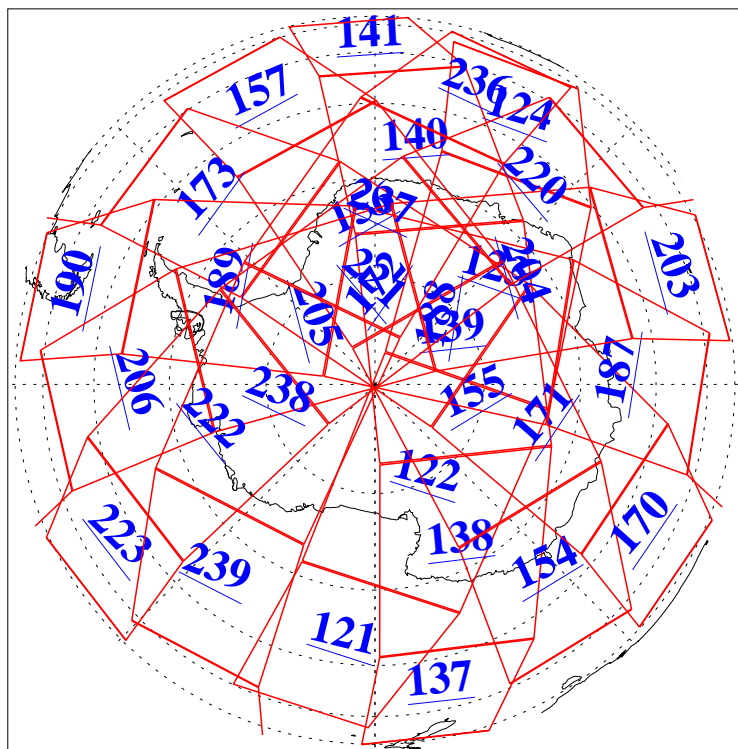

L1B Availability
AMSU Granules: 240
HSB Granules: 0
AIRS Granules: 240

18 Feb 2008
DoY 49
Aqua Day 2116
Granules: 1 to 120

Granules: 121 to 240

Legend: AMSU Available, HSB Available, AIRS Available

L1B Availability
AMSU Granules: 240
HSB Granules: 0
AIRS Granules: 240

18 Feb 2008
DoY 49
Aqua Day 2116
Ascending Granules

Descending Granules

Legend: AMSU Available, HSB Available, AIRS Available

L1B Availability
 AMSU Granules: 240
 HSB Granules: 0
 AIRS Granules: 240

18 Feb 2008
 DoY 49
 Aqua Day 2116

Northern Hemisphere Granules

Southern Hemisphere Granules

Legend: AMSU Available, HSB Available, AIRS Available