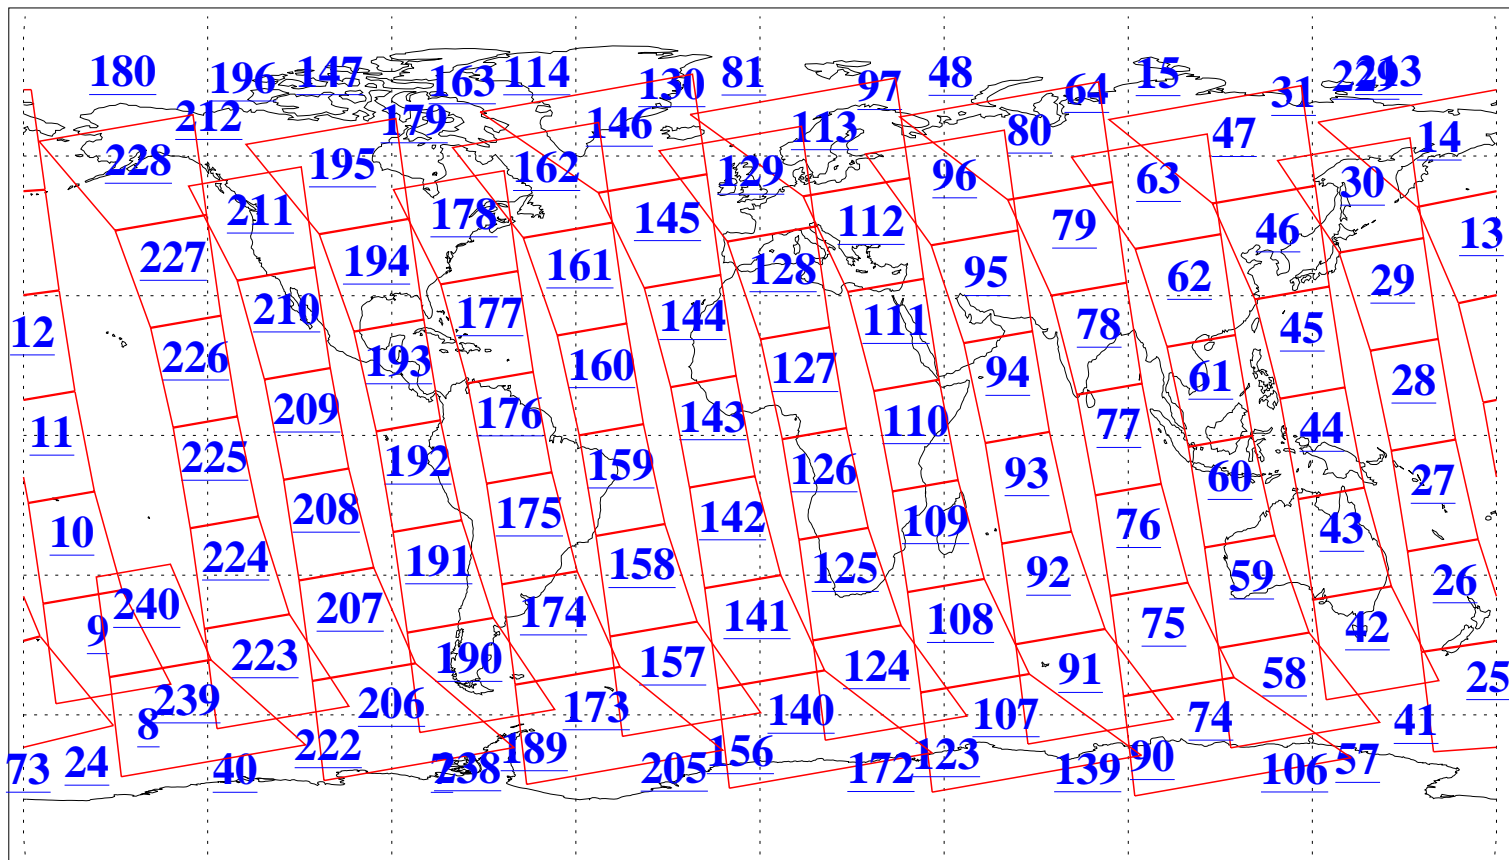

L1B Availability
AMSU Granules: 240
HSB Granules: 0
AIRS Granules: 240

18 Feb 2008
DoY 49
Aqua Day 2116
Granules: 1 to 120

Granules: 121 to 240

Legend: AMSU Available, HSB Available, AIRS Available

L1B Availability
AMSU Granules: 240
HSB Granules: 0
AIRS Granules: 240

18 Feb 2008
DoY 49
Aqua Day 2116
Ascending Granules

Descending Granules

Legend: AMSU Available, HSB Available, AIRS Available

L1B Availability
 AMSU Granules: 240
 HSB Granules: 0
 AIRS Granules: 240

18 Feb 2008
 DoY 49
 Aqua Day 2116

Northern Hemisphere Granules

Southern Hemisphere Granules

Legend: AMSU Available, HSB Available, AIRS Available