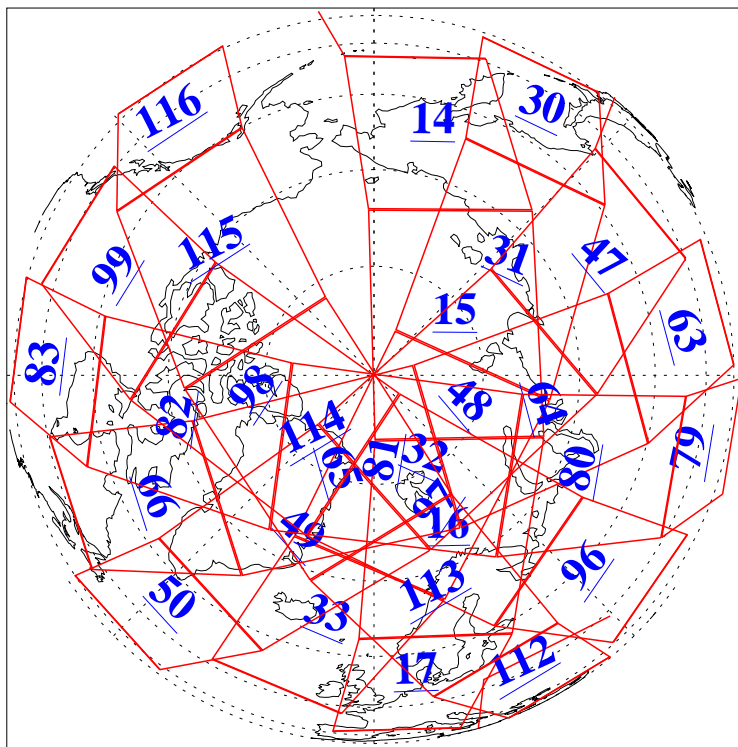

L1B Availability
AMSU Granules: 240
HSB Granules: 0
AIRS Granules: 240

18 Feb 2008
DoY 49
Aqua Day 2116
Granules: 1 to 120

Granules: 121 to 240

Legend: AMSU Available, HSB Available, AIRS Available

L1B Availability
AMSU Granules: 240
HSB Granules: 0
AIRS Granules: 240

18 Feb 2008
DoY 49
Aqua Day 2116
Ascending Granules

Descending Granules

Legend: AMSU Available, HSB Available, AIRS Available

L1B Availability
 AMSU Granules: 240
 HSB Granules: 0
 AIRS Granules: 240

18 Feb 2008
 DoY 49
 Aqua Day 2116

Northern Hemisphere Granules

Southern Hemisphere Granules

Legend: AMSU Available, HSB Available, AIRS Available