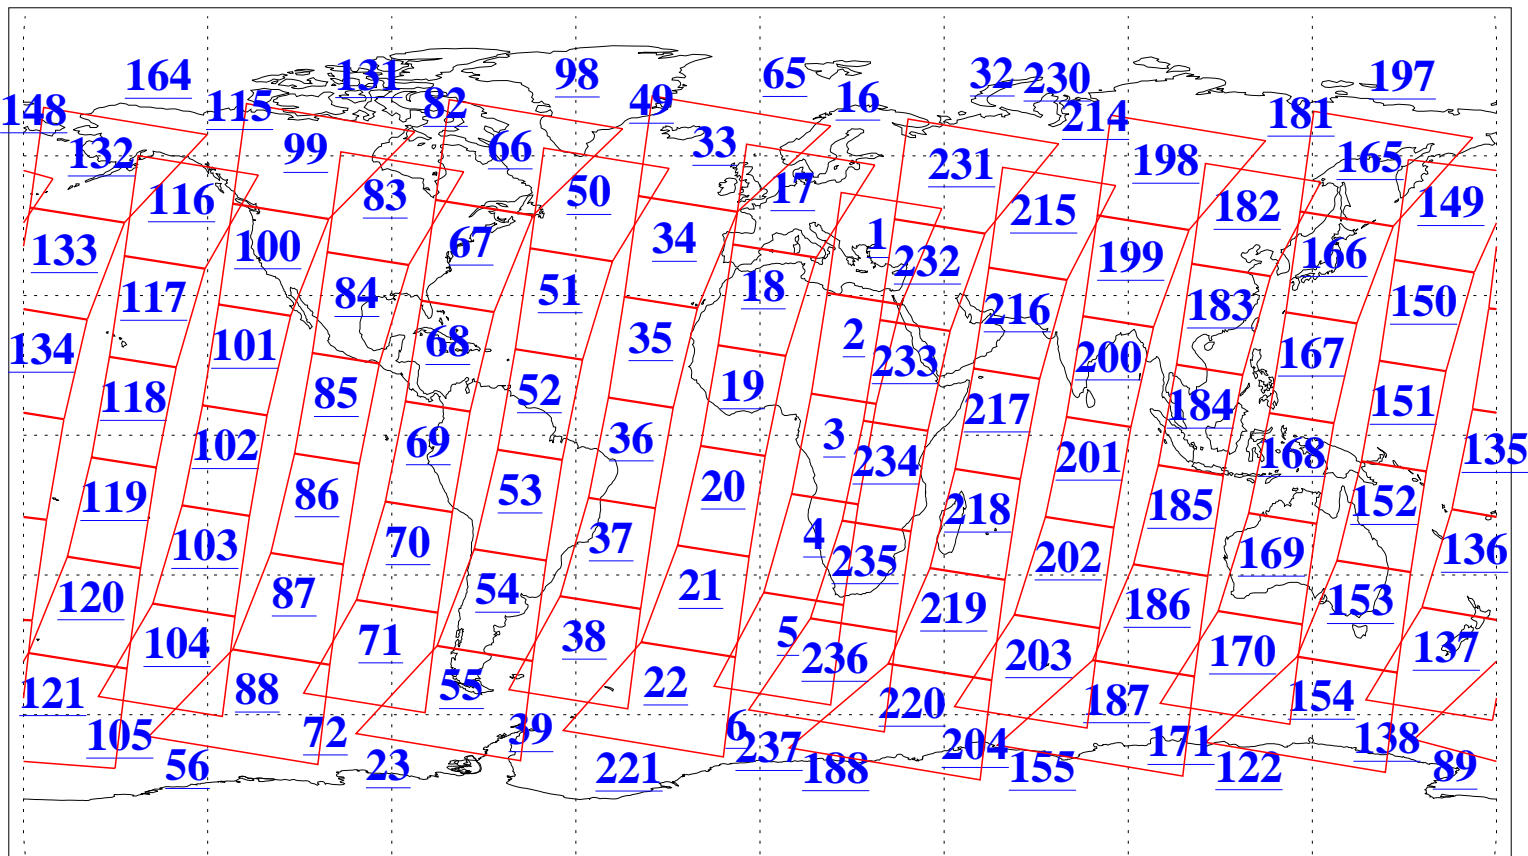

L1B Availability
AMSU Granules: 240
HSB Granules: 0
AIRS Granules: 240

18 Feb 2008
DoY 49
Aqua Day 2116
Granules: 1 to 120

Granules: 121 to 240

Legend: AMSU Available, HSB Available, AIRS Available

L1B Availability
AMSU Granules: 240
HSB Granules: 0
AIRS Granules: 240

18 Feb 2008
DoY 49
Aqua Day 2116
Ascending Granules

Descending Granules

Legend: AMSU Available, HSB Available, AIRS Available

L1B Availability
 AMSU Granules: 240
 HSB Granules: 0
 AIRS Granules: 240

18 Feb 2008
 DoY 49
 Aqua Day 2116

Northern Hemisphere Granules

Southern Hemisphere Granules

Legend: AMSU Available, HSB Available, AIRS Available