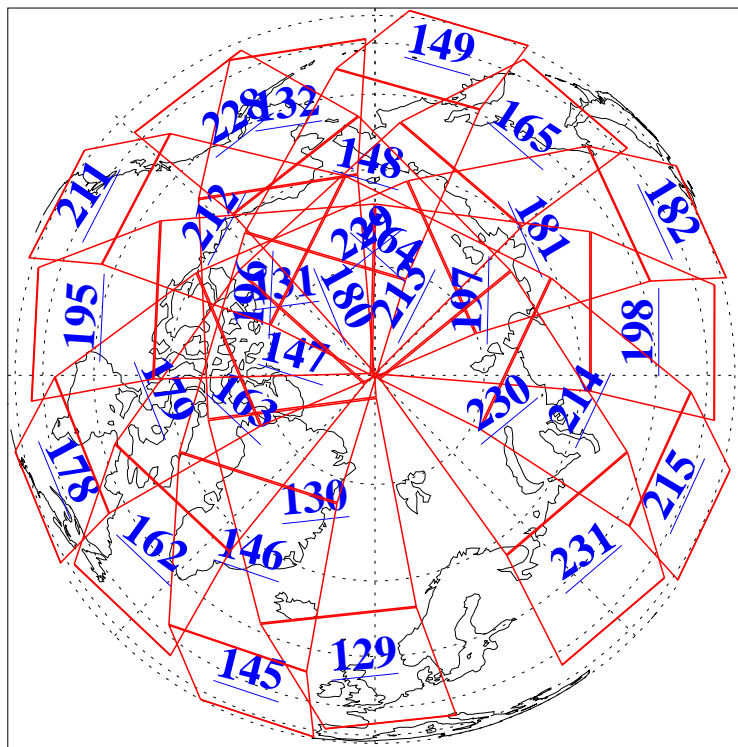

L1B Availability
AMSU Granules: 240
HSB Granules: 0
AIRS Granules: 240

18 Feb 2008
DoY 49
Aqua Day 2116
Granules: 1 to 120

Granules: 121 to 240

Legend: AMSU Available, HSB Available, AIRS Available

L1B Availability
AMSU Granules: 240
HSB Granules: 0
AIRS Granules: 240

18 Feb 2008
DoY 49
Aqua Day 2116
Ascending Granules

Descending Granules

Legend: AMSU Available, HSB Available, AIRS Available

L1B Availability
 AMSU Granules: 240
 HSB Granules: 0
 AIRS Granules: 240

18 Feb 2008
 DoY 49
 Aqua Day 2116

Northern Hemisphere Granules

Southern Hemisphere Granules

Legend: AMSU Available, HSB Available, AIRS Available