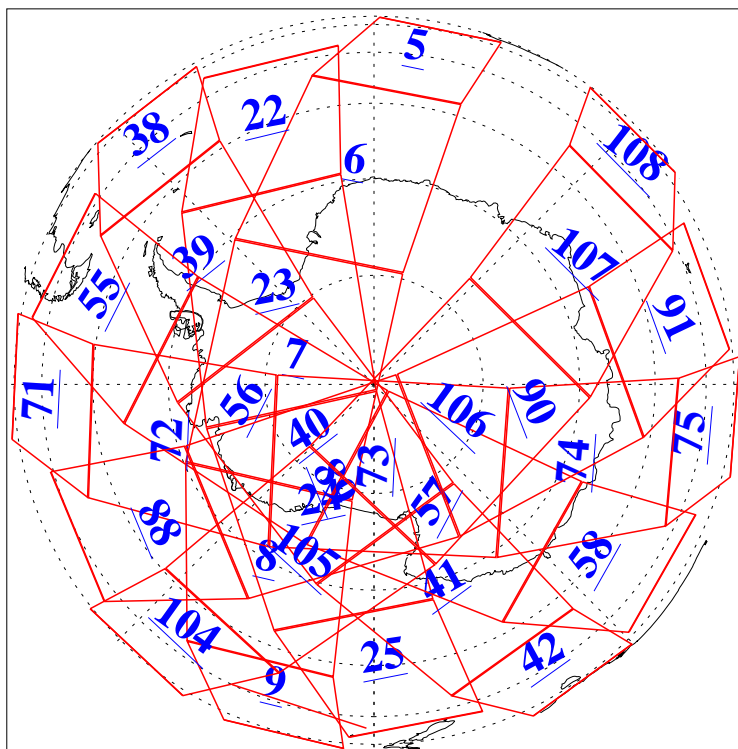

L1B Availability
AMSU Granules: 240
HSB Granules: 0
AIRS Granules: 240

18 Feb 2008
DoY 49
Aqua Day 2116
Granules: 1 to 120

Granules: 121 to 240

Legend: AMSU Available, HSB Available, AIRS Available

L1B Availability
AMSU Granules: 240
HSB Granules: 0
AIRS Granules: 240

18 Feb 2008
DoY 49
Aqua Day 2116
Ascending Granules

Descending Granules

Legend: AMSU Available, HSB Available, AIRS Available

L1B Availability
 AMSU Granules: 240
 HSB Granules: 0
 AIRS Granules: 240

18 Feb 2008
 DoY 49
 Aqua Day 2116

Northern Hemisphere Granules

Southern Hemisphere Granules

Legend: AMSU Available, HSB Available, AIRS Available