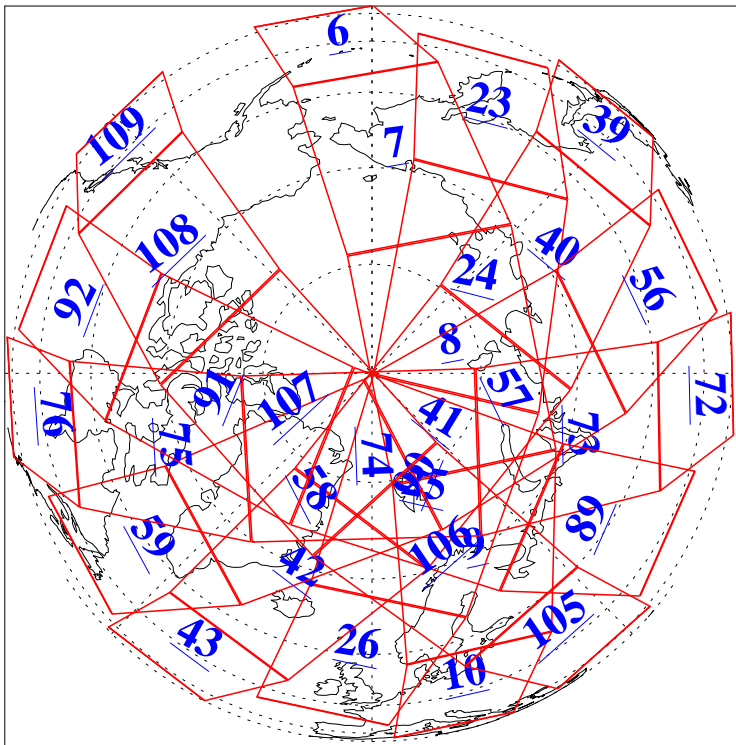

L1B Availability
AMSU Granules: 240
HSB Granules: 0
AIRS Granules: 240

17 Feb 2008
DoY 48
Aqua Day 2115
Granules: 1 to 120

Granules: 121 to 240

Legend: AMSU Available, HSB Available, AIRS Available

L1B Availability
AMSU Granules: 240
HSB Granules: 0
AIRS Granules: 240

17 Feb 2008
DoY 48
Aqua Day 2115
Ascending Granules

Descending Granules

Legend: AMSU Available, HSB Available, AIRS Available

L1B Availability
 AMSU Granules: 240
 HSB Granules: 0
 AIRS Granules: 240

17 Feb 2008
 DoY 48
 Aqua Day 2115

Northern Hemisphere Granules

Southern Hemisphere Granules

Legend: AMSU Available, HSB Available, AIRS Available