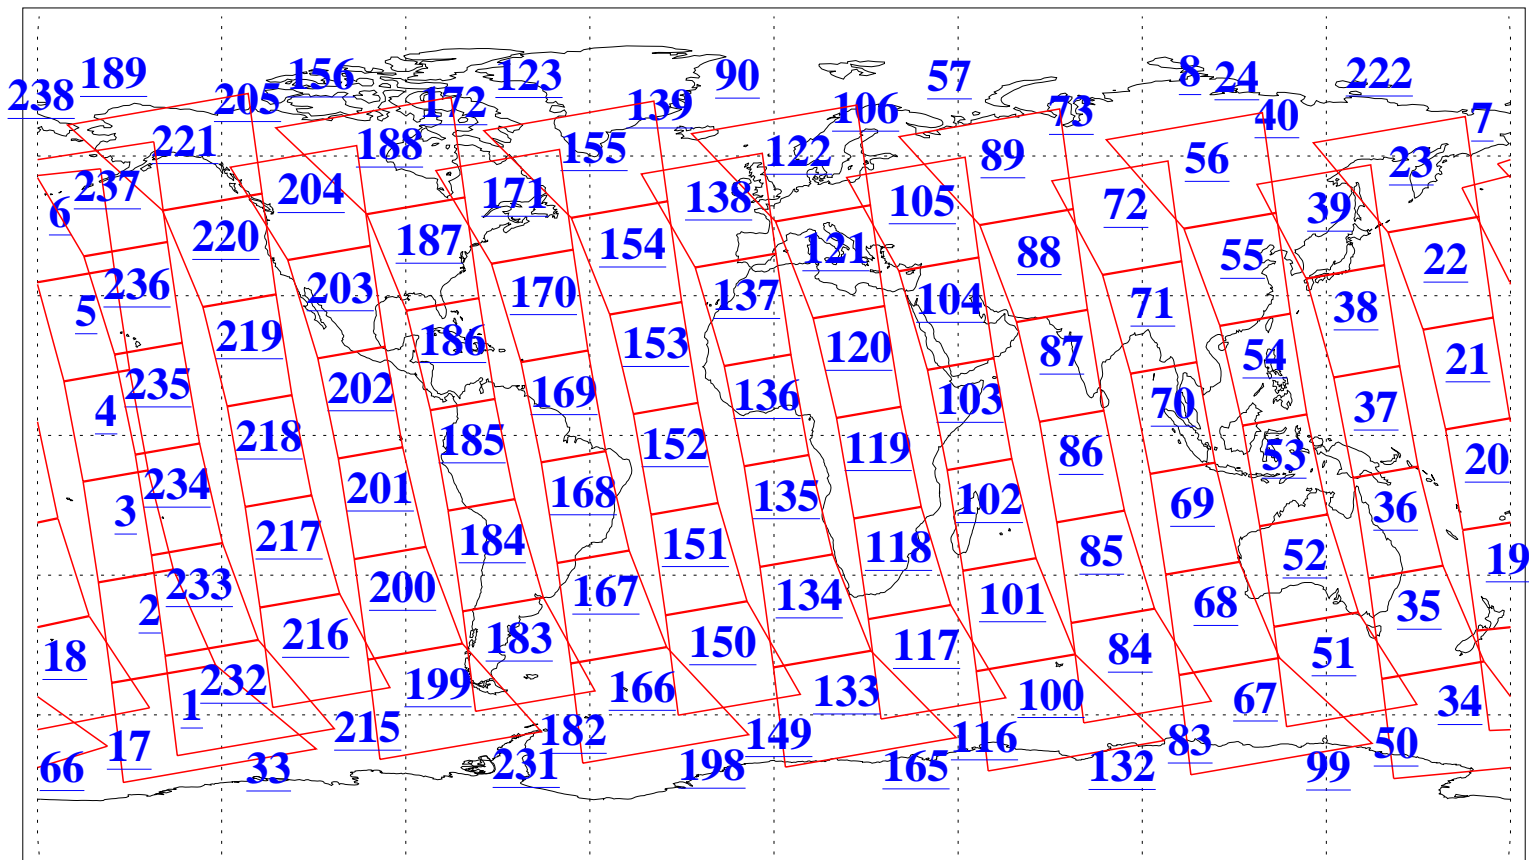

L1B Availability
AMSU Granules: 240
HSB Granules: 0
AIRS Granules: 240

17 Feb 2008
DoY 48
Aqua Day 2115
Granules: 1 to 120

Granules: 121 to 240

Legend: AMSU Available, HSB Available, AIRS Available

L1B Availability
AMSU Granules: 240
HSB Granules: 0
AIRS Granules: 240

17 Feb 2008
DoY 48
Aqua Day 2115
Ascending Granules

Descending Granules

Legend: AMSU Available, HSB Available, AIRS Available

L1B Availability
 AMSU Granules: 240
 HSB Granules: 0
 AIRS Granules: 240

17 Feb 2008
 DoY 48
 Aqua Day 2115

Northern Hemisphere Granules

Southern Hemisphere Granules

Legend: AMSU Available, HSB Available, AIRS Available