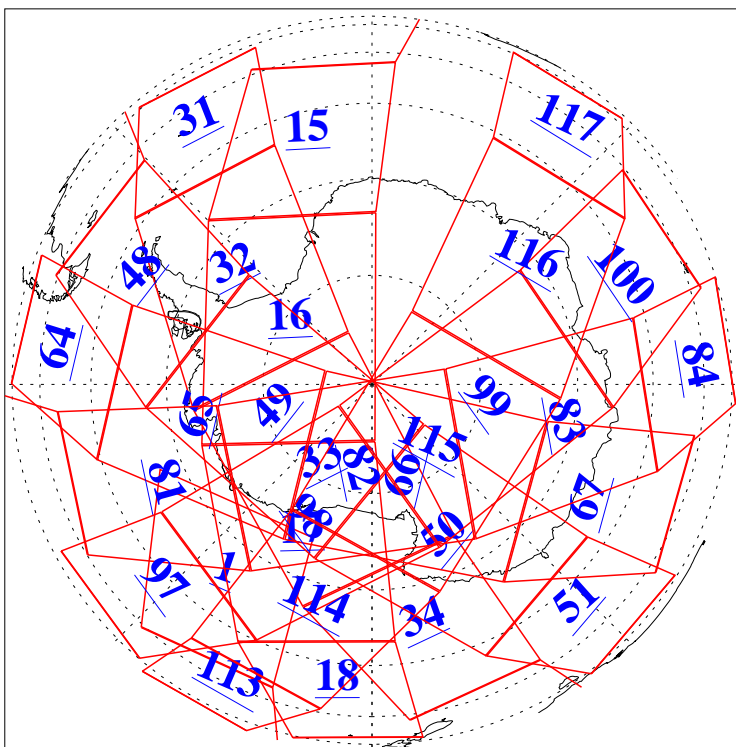

L1B Availability
AMSU Granules: 240
HSB Granules: 0
AIRS Granules: 240

17 Feb 2008
DoY 48
Aqua Day 2115
Granules: 1 to 120

Granules: 121 to 240

Legend: AMSU Available, HSB Available, AIRS Available

L1B Availability
AMSU Granules: 240
HSB Granules: 0
AIRS Granules: 240

17 Feb 2008
DoY 48
Aqua Day 2115
Ascending Granules

Descending Granules

Legend: AMSU Available, HSB Available, AIRS Available

L1B Availability
 AMSU Granules: 240
 HSB Granules: 0
 AIRS Granules: 240

17 Feb 2008
 DoY 48
 Aqua Day 2115

Northern Hemisphere Granules

Southern Hemisphere Granules

Legend: AMSU Available, HSB Available, AIRS Available