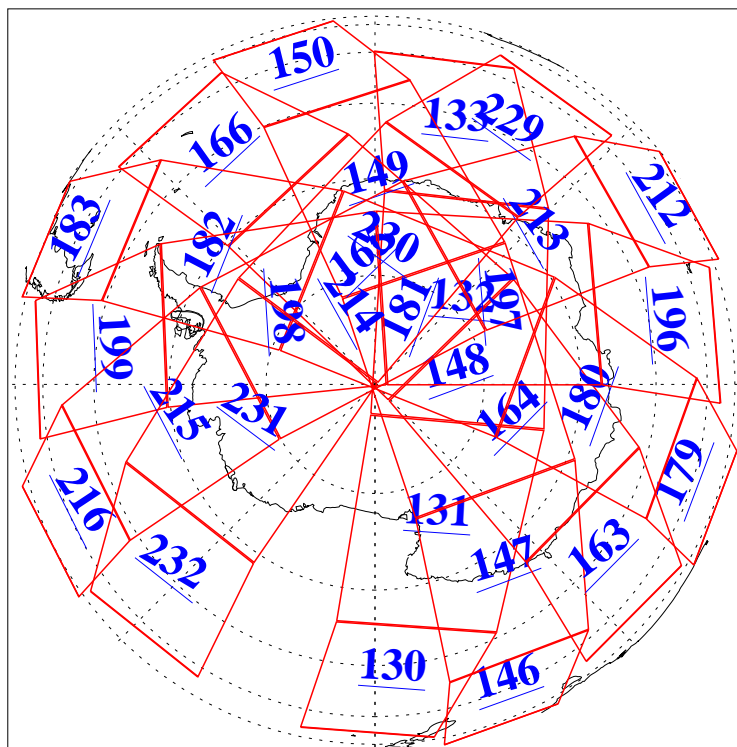

17 Feb 2008
DoY 48
Aqua Day 2115
Ascending Granules

Descending Granules

Legend: AMSU Available, HSB Available, AIRS Available

L1B Availability
 AMSU Granules: 240
 HSB Granules: 0
 AIRS Granules: 240

17 Feb 2008
 DoY 48
 Aqua Day 2115

Northern Hemisphere Granules

Southern Hemisphere Granules

Legend: AMSU Available, HSB Available, AIRS Available