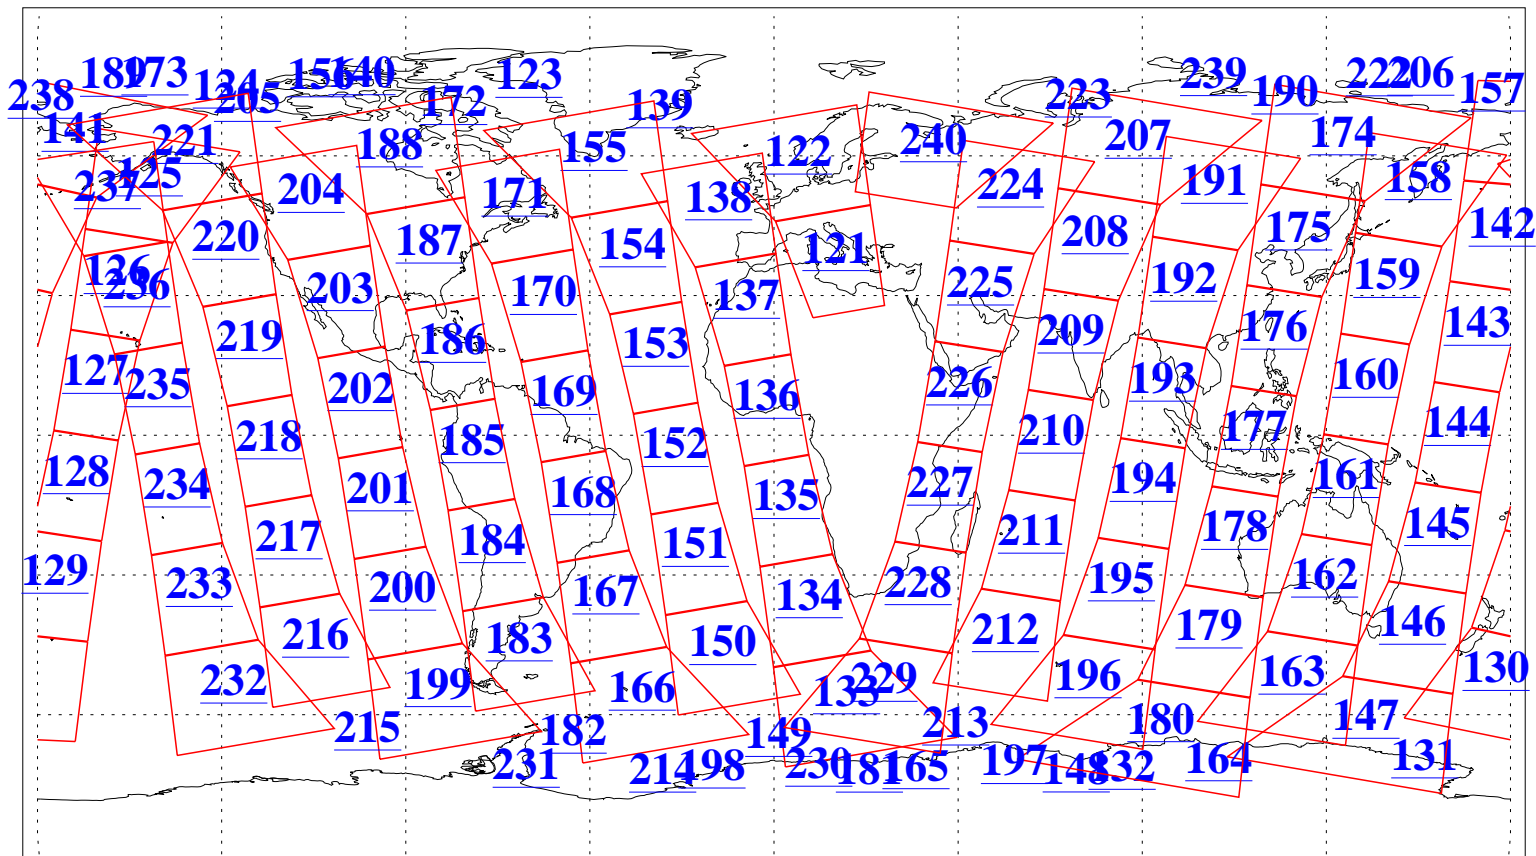

L1B Availability
AMSU Granules: 240
HSB Granules: 0
AIRS Granules: 240

17 Feb 2008
DoY 48
Aqua Day 2115
Granules: 1 to 120

Granules: 121 to 240

Legend: AMSU Available, HSB Available, AIRS Available

L1B Availability
AMSU Granules: 240
HSB Granules: 0
AIRS Granules: 240

17 Feb 2008
DoY 48
Aqua Day 2115
Ascending Granules

Descending Granules

Legend: AMSU Available, HSB Available, AIRS Available

L1B Availability
 AMSU Granules: 240
 HSB Granules: 0
 AIRS Granules: 240

17 Feb 2008
 DoY 48
 Aqua Day 2115

Northern Hemisphere Granules

Southern Hemisphere Granules

Legend: AMSU Available, HSB Available, AIRS Available