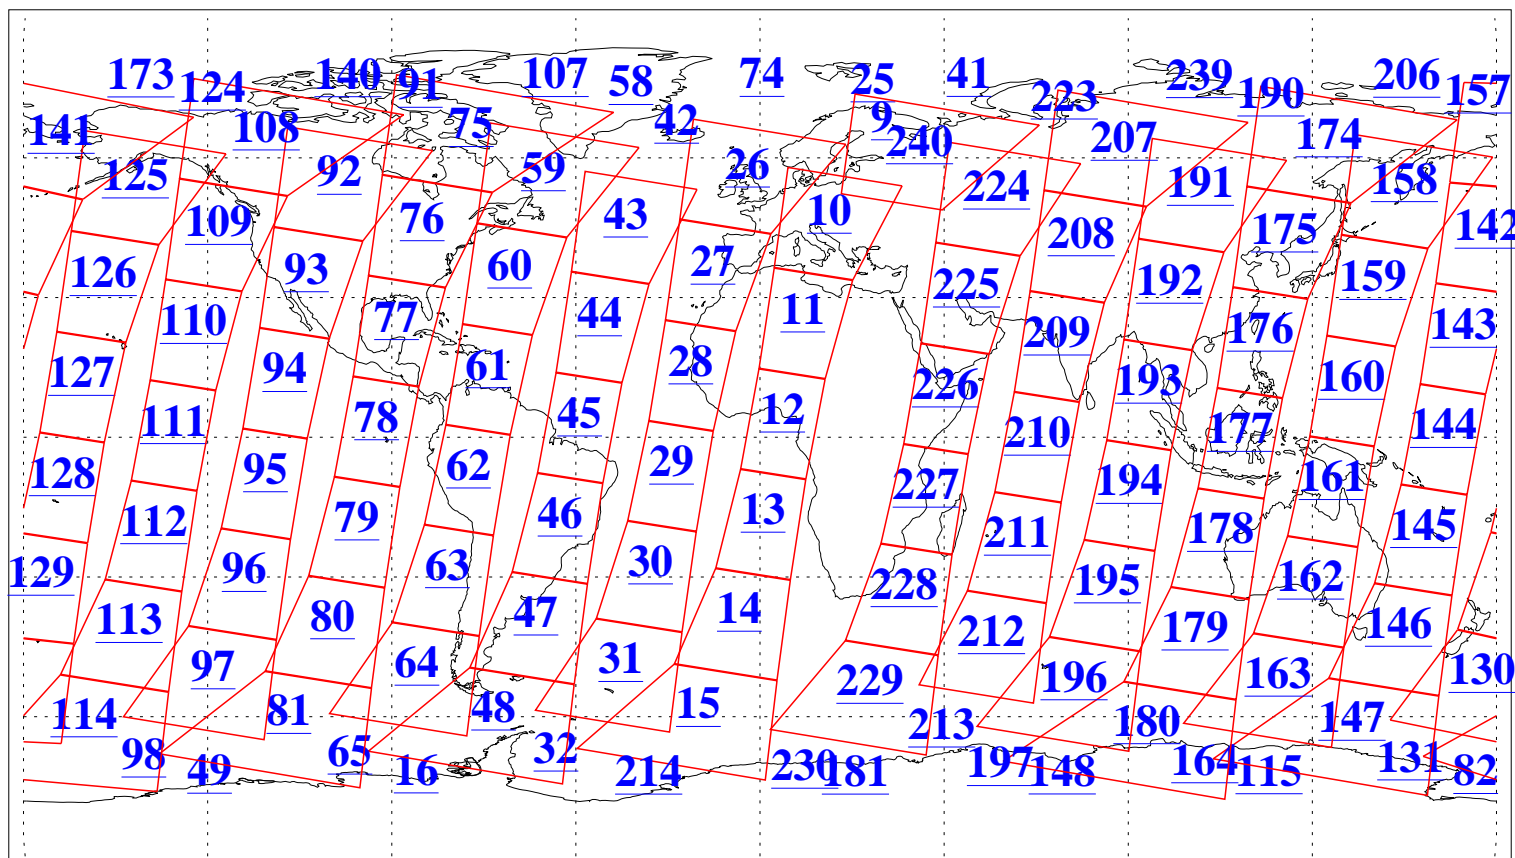

L1B Availability
AMSU Granules: 240
HSB Granules: 0
AIRS Granules: 240

17 Feb 2008
DoY 48
Aqua Day 2115
Granules: 1 to 120

Granules: 121 to 240

Legend: AMSU Available, HSB Available, AIRS Available

L1B Availability
AMSU Granules: 240
HSB Granules: 0
AIRS Granules: 240

17 Feb 2008
DoY 48
Aqua Day 2115
Ascending Granules

Descending Granules

Legend: AMSU Available, HSB Available, AIRS Available

L1B Availability
 AMSU Granules: 240
 HSB Granules: 0
 AIRS Granules: 240

17 Feb 2008
 DoY 48
 Aqua Day 2115

Northern Hemisphere Granules

Southern Hemisphere Granules

Legend: AMSU Available, HSB Available, AIRS Available