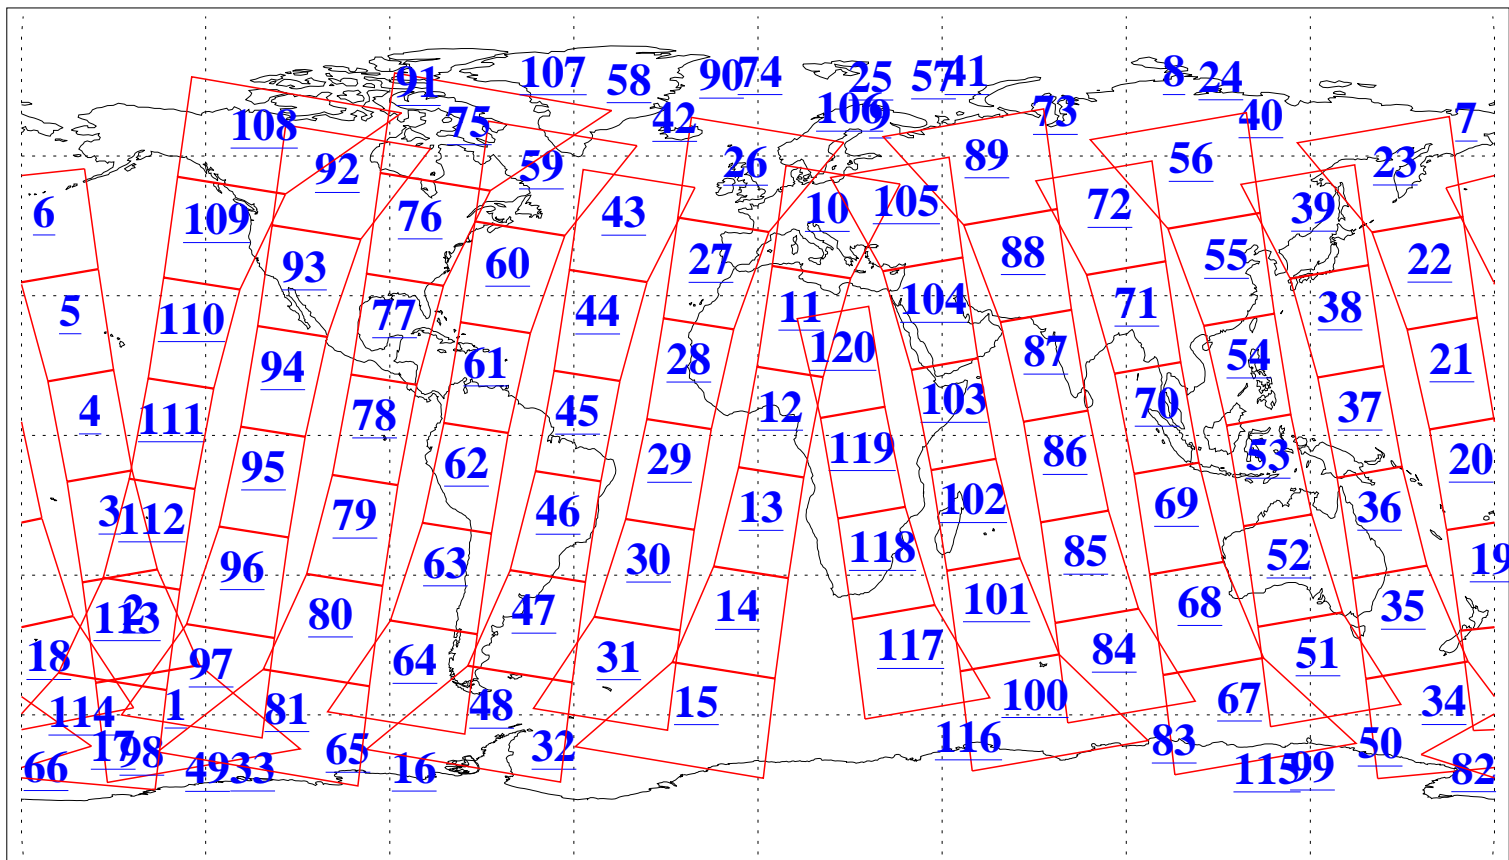

L1B Availability
AMSU Granules: 240
HSB Granules: 0
AIRS Granules: 240

17 Feb 2008
DoY 48
Aqua Day 2115
Granules: 1 to 120

Granules: 121 to 240

Legend: AMSU Available, HSB Available, AIRS Available

L1B Availability
AMSU Granules: 240
HSB Granules: 0
AIRS Granules: 240

17 Feb 2008
DoY 48
Aqua Day 2115
Ascending Granules

Descending Granules

Legend: AMSU Available, HSB Available, AIRS Available

L1B Availability
 AMSU Granules: 240
 HSB Granules: 0
 AIRS Granules: 240

17 Feb 2008
 DoY 48
 Aqua Day 2115

Northern Hemisphere Granules

Southern Hemisphere Granules

Legend: AMSU Available, HSB Available, AIRS Available