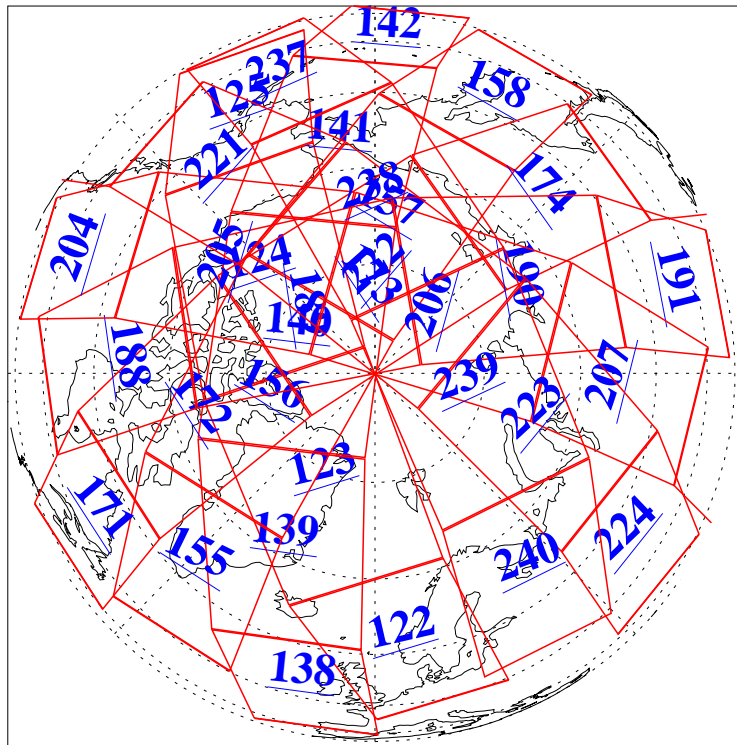

L1B Availability
AMSU Granules: 240
HSB Granules: 0
AIRS Granules: 240

17 Feb 2008
DoY 48
Aqua Day 2115
Granules: 1 to 120

Granules: 121 to 240

Legend: AMSU Available, HSB Available, AIRS Available

L1B Availability
AMSU Granules: 240
HSB Granules: 0
AIRS Granules: 240

17 Feb 2008
DoY 48
Aqua Day 2115
Ascending Granules

Descending Granules

Legend: AMSU Available, HSB Available, AIRS Available

L1B Availability
 AMSU Granules: 240
 HSB Granules: 0
 AIRS Granules: 240

17 Feb 2008
 DoY 48
 Aqua Day 2115

Northern Hemisphere Granules

Southern Hemisphere Granules

Legend: AMSU Available, HSB Available, AIRS Available