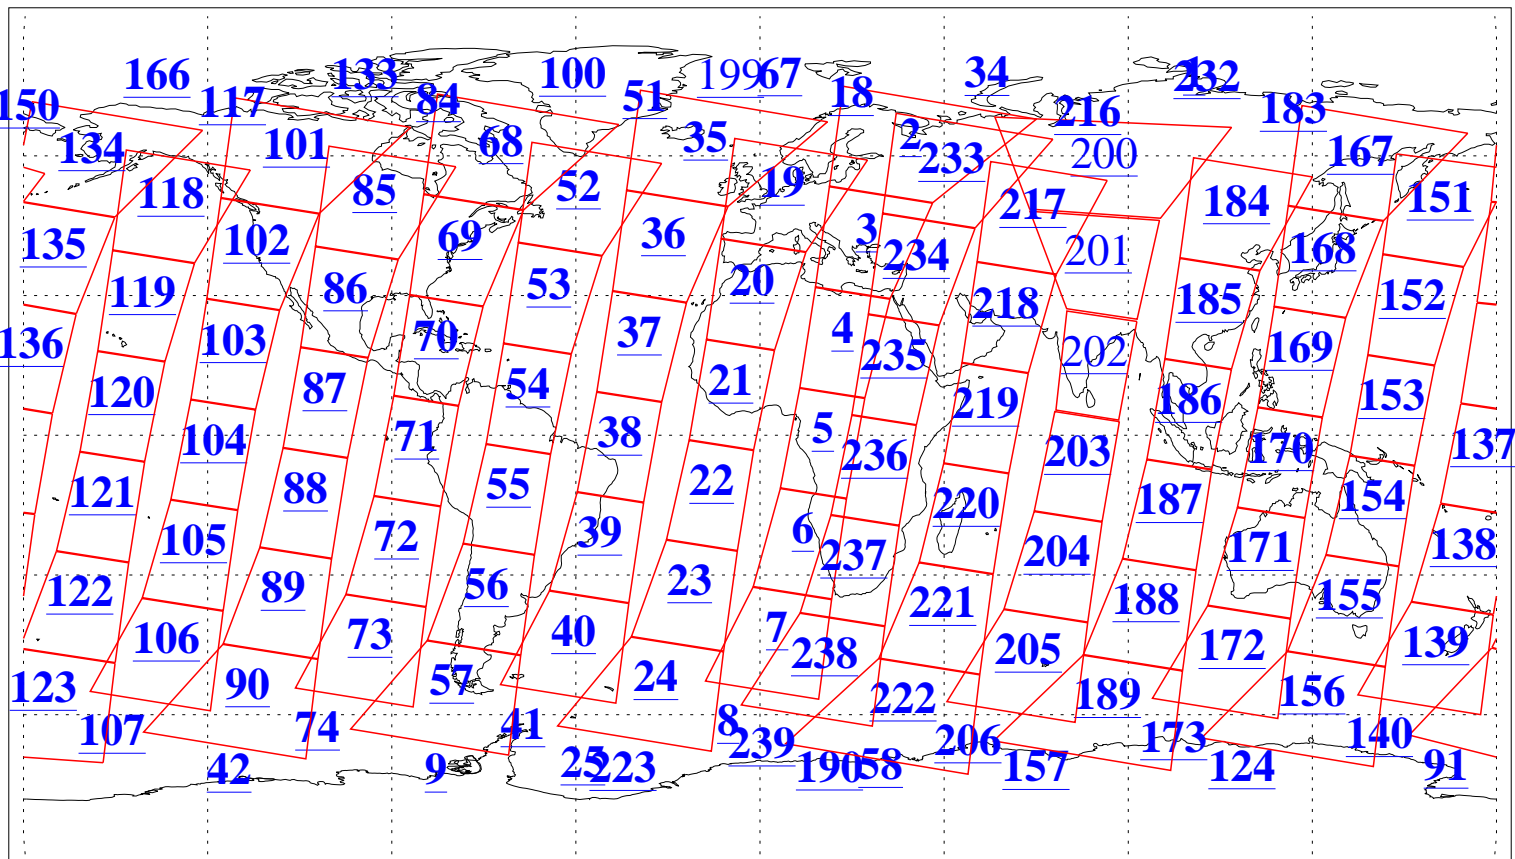

L1B Availability
AMSU Granules: 240
HSB Granules: 0
AIRS Granules: 235

16 Feb 2008
DoY 47
Aqua Day 2114
Granules: 1 to 120

Granules: 121 to 240

Legend: AMSU Available, HSB Available, AIRS Available

L1B Availability
AMSU Granules: 240
HSB Granules: 0
AIRS Granules: 235

16 Feb 2008
DoY 47
Aqua Day 2114
Ascending Granules

Descending Granules

Legend: AMSU Available, HSB Available, AIRS Available

L1B Availability
 AMSU Granules: 240
 HSB Granules: 0
 AIRS Granules: 235

16 Feb 2008
 DoY 47
 Aqua Day 2114

Northern Hemisphere Granules

Southern Hemisphere Granules

Legend: AMSU Available, HSB Available, AIRS Available