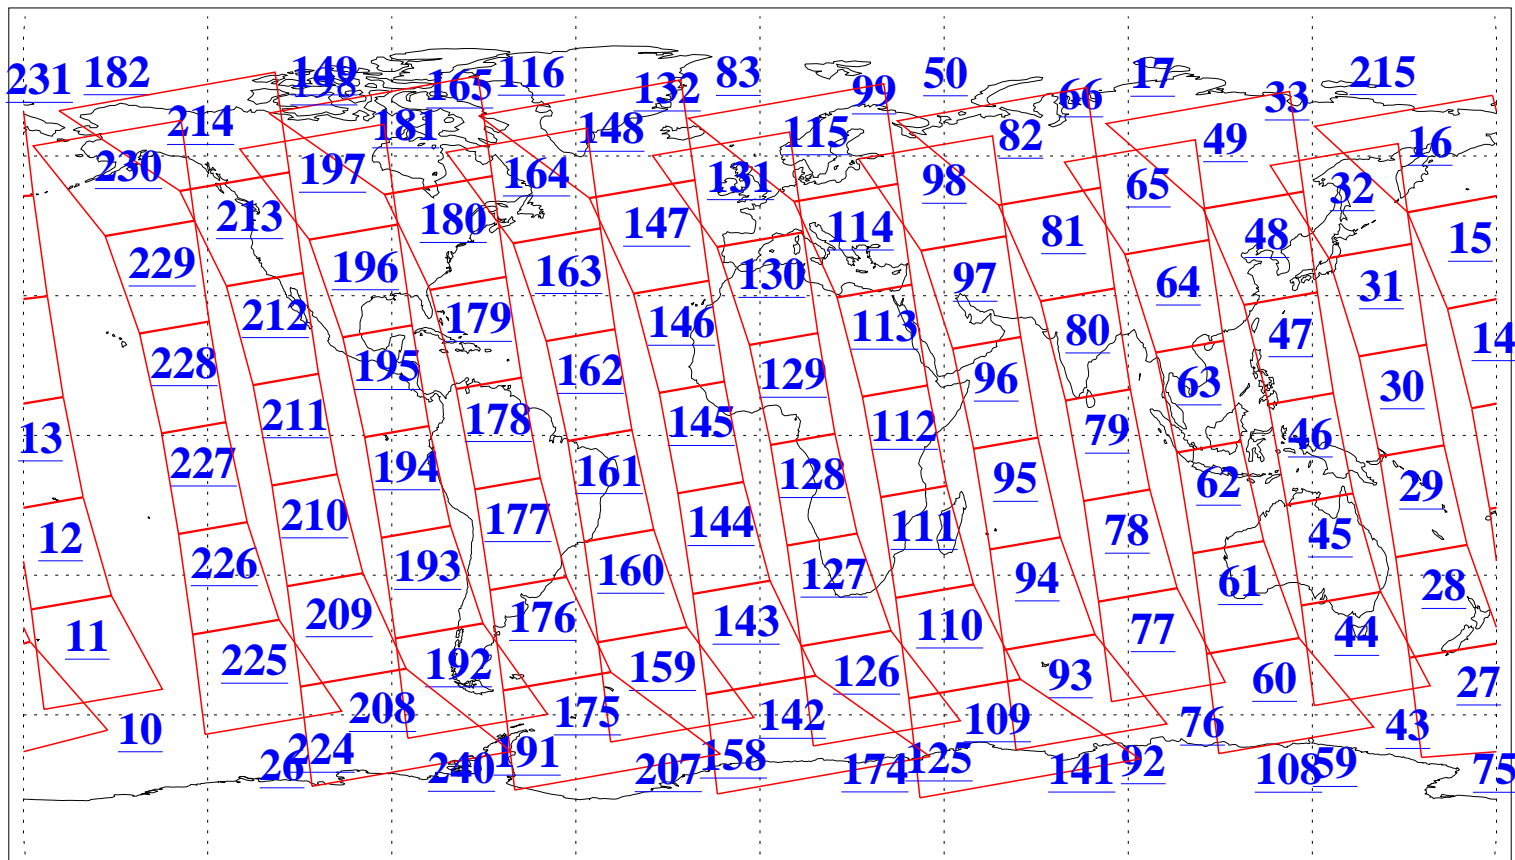

L1B Availability
AMSU Granules: 240
HSB Granules: 0
AIRS Granules: 235

16 Feb 2008
DoY 47
Aqua Day 2114
Granules: 1 to 120

Granules: 121 to 240

Legend: AMSU Available, HSB Available, AIRS Available

L1B Availability
AMSU Granules: 240
HSB Granules: 0
AIRS Granules: 235

16 Feb 2008
DoY 47
Aqua Day 2114
Ascending Granules

Descending Granules

Legend: AMSU Available, HSB Available, AIRS Available

L1B Availability
 AMSU Granules: 240
 HSB Granules: 0
 AIRS Granules: 235

16 Feb 2008
 DoY 47
 Aqua Day 2114

Northern Hemisphere Granules

Southern Hemisphere Granules

Legend: AMSU Available, HSB Available, AIRS Available