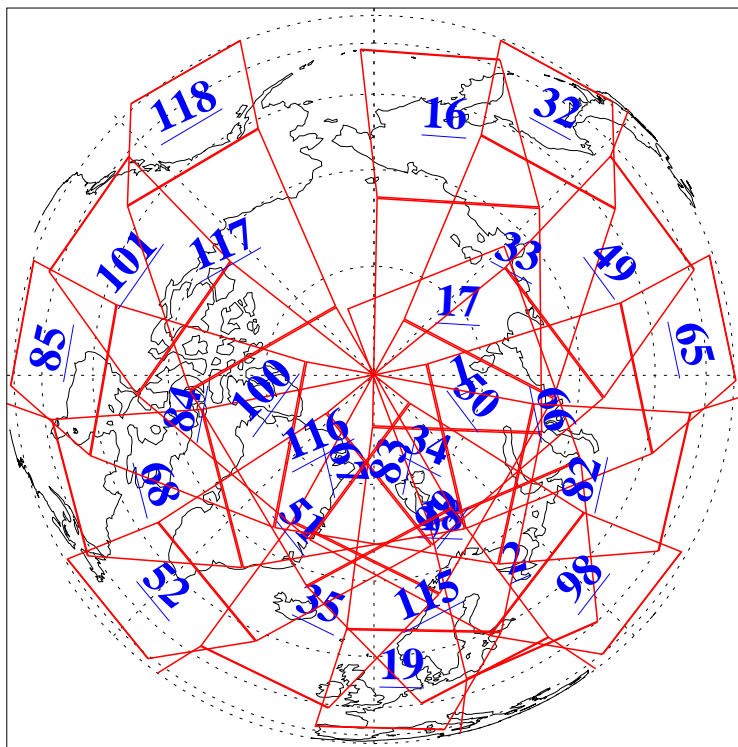

L1B Availability
AMSU Granules: 240
HSB Granules: 0
AIRS Granules: 235

16 Feb 2008
DoY 47
Aqua Day 2114
Granules: 1 to 120

Granules: 121 to 240

Legend: AMSU Available, HSB Available, AIRS Available

L1B Availability
AMSU Granules: 240
HSB Granules: 0
AIRS Granules: 235

16 Feb 2008
DoY 47
Aqua Day 2114
Ascending Granules

Descending Granules

Legend: AMSU Available, HSB Available, AIRS Available

L1B Availability
 AMSU Granules: 240
 HSB Granules: 0
 AIRS Granules: 235

16 Feb 2008
 DoY 47
 Aqua Day 2114

Northern Hemisphere Granules

Southern Hemisphere Granules

Legend: AMSU Available, HSB Available, AIRS Available