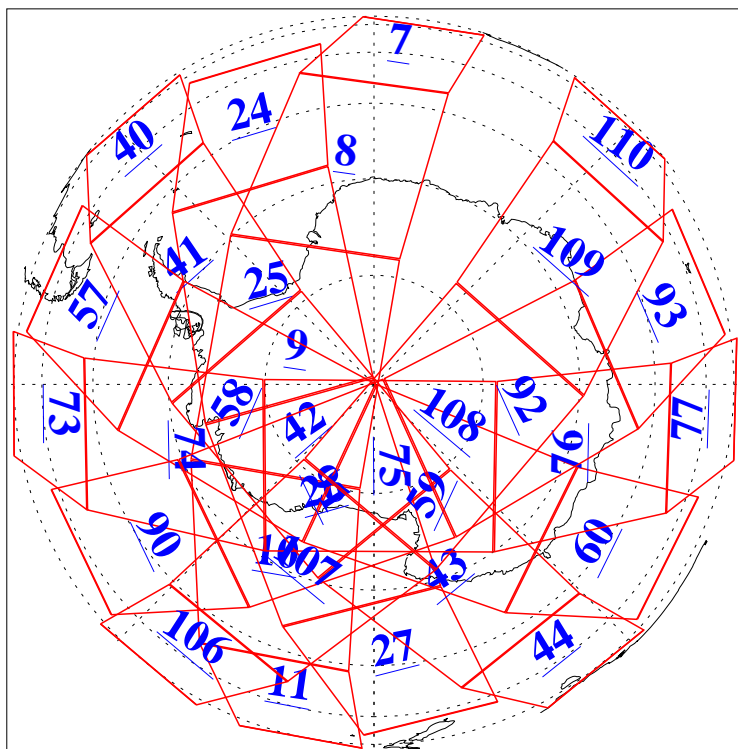

L1B Availability
AMSU Granules: 240
HSB Granules: 0
AIRS Granules: 235

16 Feb 2008
DoY 47
Aqua Day 2114
Granules: 1 to 120

Granules: 121 to 240

Legend: AMSU Available, HSB Available, AIRS Available

L1B Availability
AMSU Granules: 240
HSB Granules: 0
AIRS Granules: 235

16 Feb 2008
DoY 47
Aqua Day 2114
Ascending Granules

Descending Granules

Legend: AMSU Available, HSB Available, AIRS Available

L1B Availability
 AMSU Granules: 240
 HSB Granules: 0
 AIRS Granules: 235

16 Feb 2008
 DoY 47
 Aqua Day 2114

Northern Hemisphere Granules

Southern Hemisphere Granules

Legend: AMSU Available, HSB Available, AIRS Available