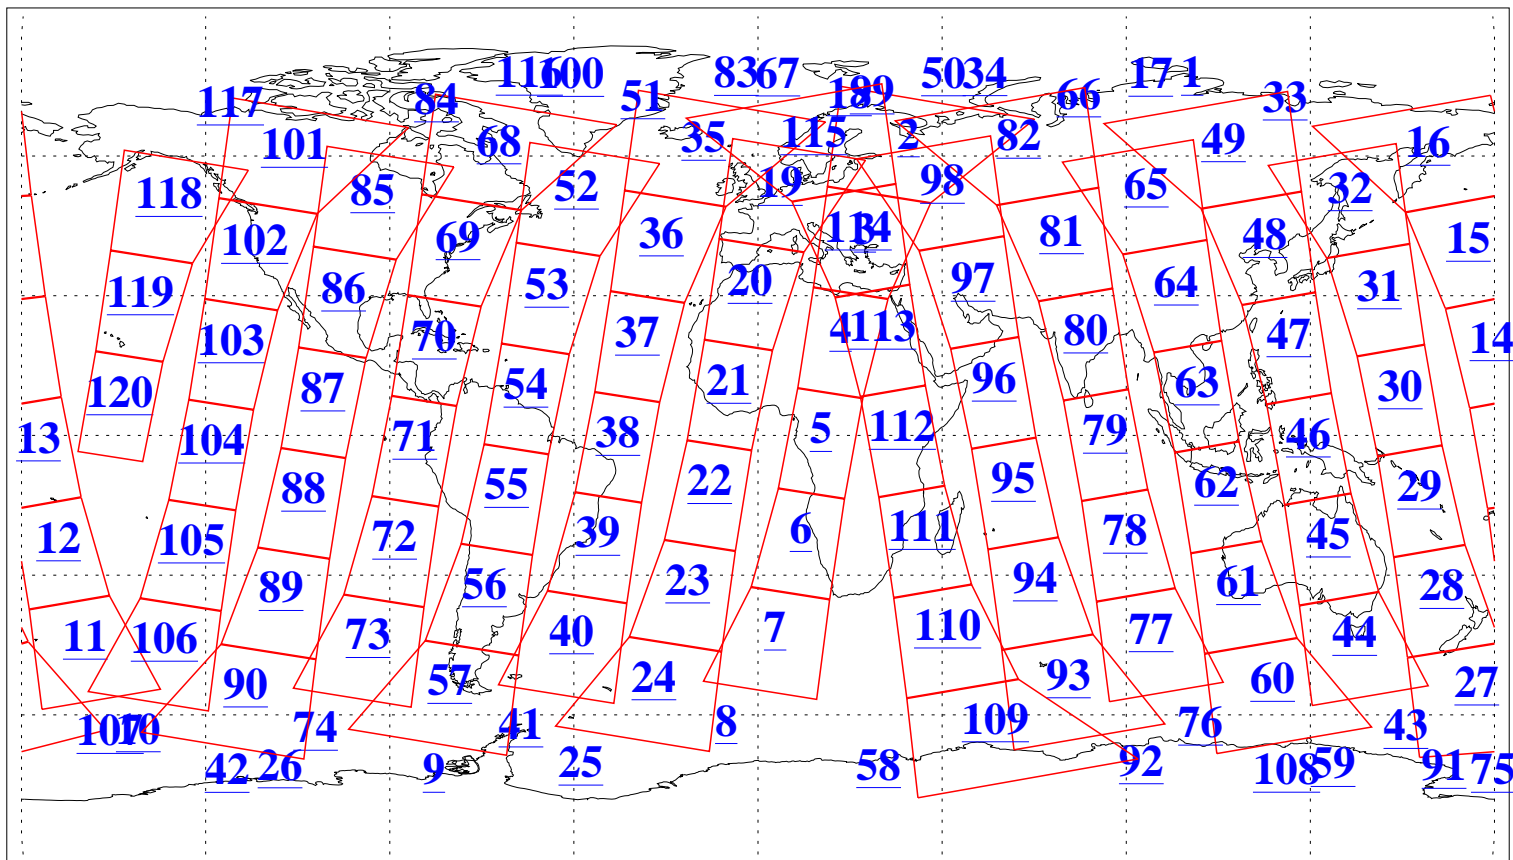

L1B Availability
AMSU Granules: 240
HSB Granules: 0
AIRS Granules: 235

16 Feb 2008
DoY 47
Aqua Day 2114
Granules: 1 to 120

Granules: 121 to 240

Legend: AMSU Available, HSB Available, AIRS Available

L1B Availability
AMSU Granules: 240
HSB Granules: 0
AIRS Granules: 235

16 Feb 2008
DoY 47
Aqua Day 2114
Ascending Granules

Descending Granules

Legend: AMSU Available, HSB Available, AIRS Available

L1B Availability
 AMSU Granules: 240
 HSB Granules: 0
 AIRS Granules: 235

16 Feb 2008
 DoY 47
 Aqua Day 2114

Northern Hemisphere Granules

Southern Hemisphere Granules

Legend: AMSU Available, HSB Available, AIRS Available