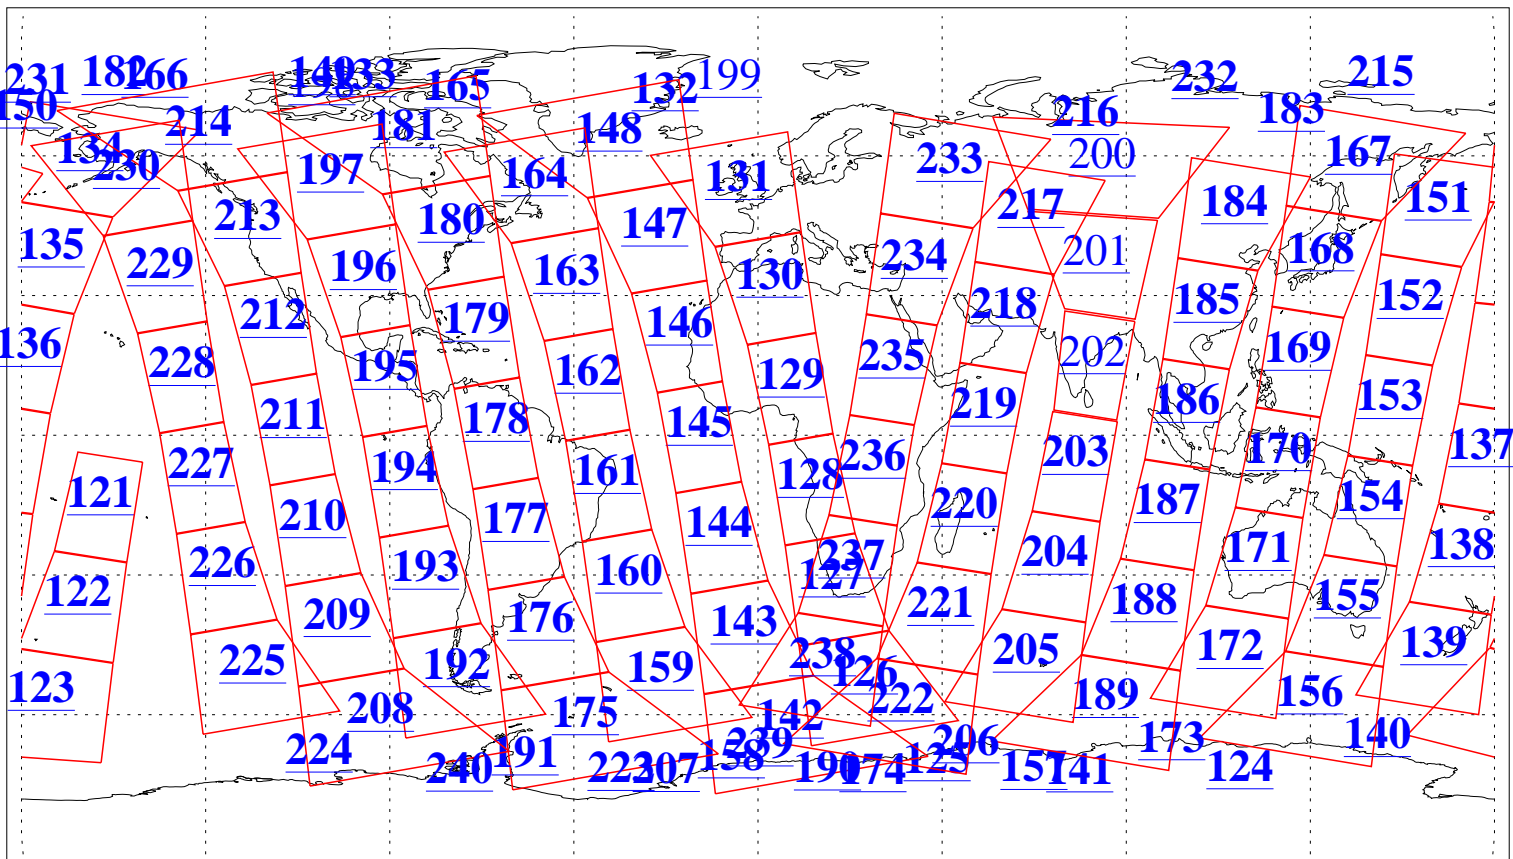

L1B Availability
AMSU Granules: 240
HSB Granules: 0
AIRS Granules: 235

16 Feb 2008
DoY 47
Aqua Day 2114
Granules: 1 to 120

Granules: 121 to 240

Legend: AMSU Available, HSB Available, AIRS Available

L1B Availability
AMSU Granules: 240
HSB Granules: 0
AIRS Granules: 235

16 Feb 2008
DoY 47
Aqua Day 2114
Ascending Granules

Descending Granules

Legend: AMSU Available, HSB Available, AIRS Available

L1B Availability
 AMSU Granules: 240
 HSB Granules: 0
 AIRS Granules: 235

16 Feb 2008
 DoY 47
 Aqua Day 2114