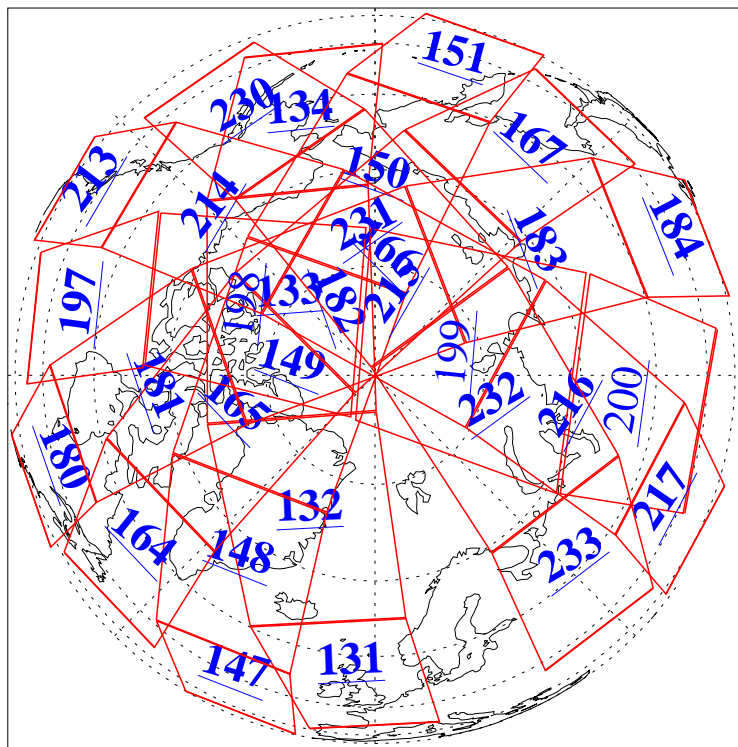

L1B Availability
AMSU Granules: 240
HSB Granules: 0
AIRS Granules: 235

16 Feb 2008
DoY 47
Aqua Day 2114
Granules: 1 to 120

Granules: 121 to 240

Legend: AMSU Available, HSB Available, AIRS Available

L1B Availability
AMSU Granules: 240
HSB Granules: 0
AIRS Granules: 235

16 Feb 2008
DoY 47
Aqua Day 2114
Ascending Granules

Descending Granules

Legend: AMSU Available, HSB Available, AIRS Available

L1B Availability
 AMSU Granules: 240
 HSB Granules: 0
 AIRS Granules: 235

16 Feb 2008
 DoY 47
 Aqua Day 2114

Northern Hemisphere Granules

Southern Hemisphere Granules

Legend: AMSU Available, HSB Available, AIRS Available