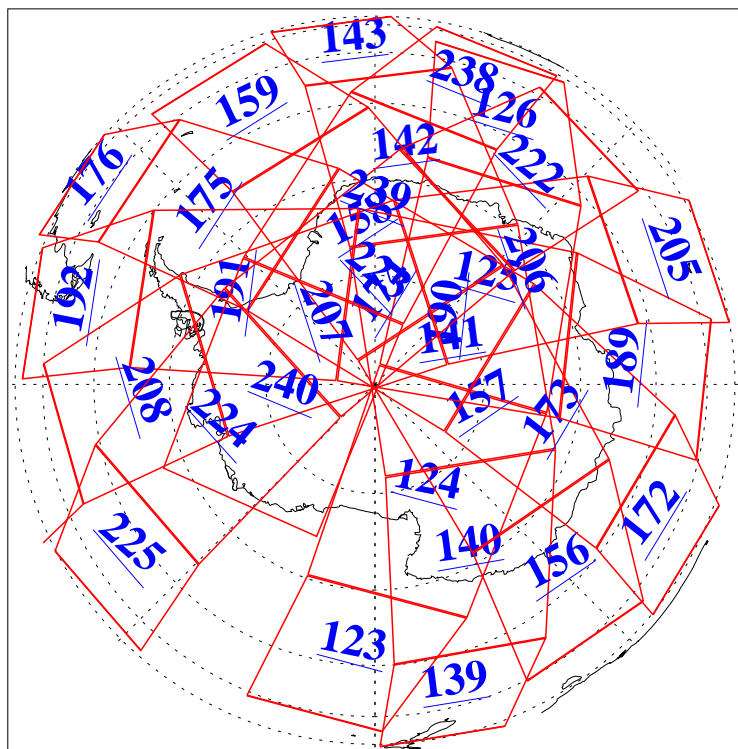

L1B Availability
AMSU Granules: 240
HSB Granules: 0
AIRS Granules: 235

16 Feb 2008
DoY 47
Aqua Day 2114
Granules: 1 to 120

Granules: 121 to 240

Legend: AMSU Available, HSB Available, AIRS Available

L1B Availability
AMSU Granules: 240
HSB Granules: 0
AIRS Granules: 235

16 Feb 2008
DoY 47
Aqua Day 2114
Ascending Granules

Descending Granules

Legend: AMSU Available, HSB Available, AIRS Available

L1B Availability
 AMSU Granules: 240
 HSB Granules: 0
 AIRS Granules: 235

16 Feb 2008
 DoY 47
 Aqua Day 2114

Northern Hemisphere Granules

Southern Hemisphere Granules

Legend: AMSU Available, HSB Available, AIRS Available