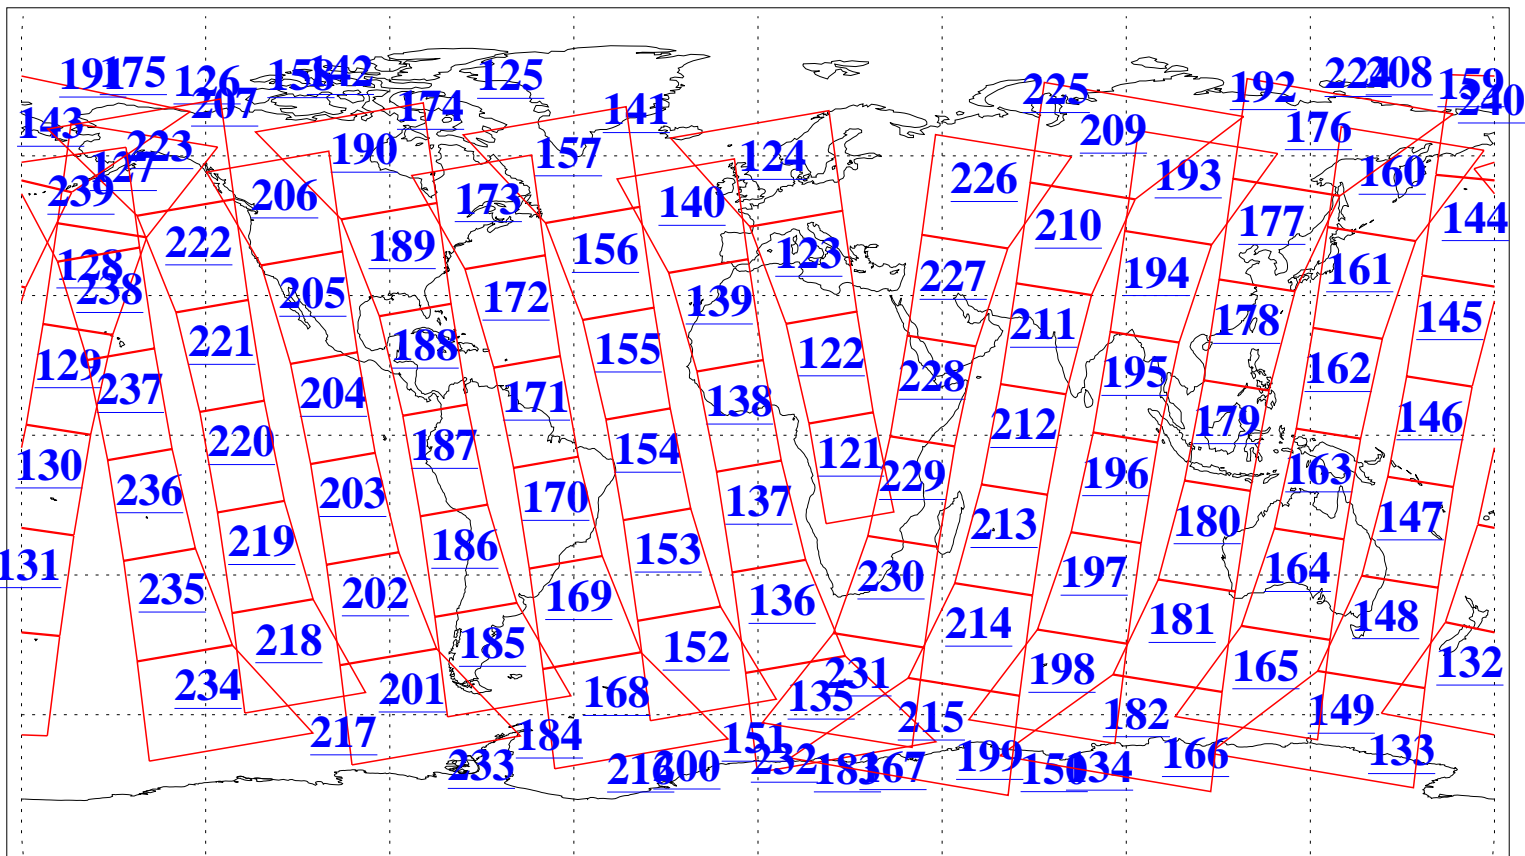

L1B Availability  
AMSU Granules: 240  
HSB Granules: 0  
AIRS Granules: 240

15 Feb 2008  
DoY 46  
Aqua Day 2113  
Granules: 1 to 120

Granules: 121 to 240

Legend: AMSU Available, *HSB Available*, **AIRS Available**

L1B Availability  
AMSU Granules: 240  
HSB Granules: 0  
AIRS Granules: 240

15 Feb 2008  
DoY 46  
Aqua Day 2113  
Ascending Granules

Descending Granules

Legend: AMSU Available, HSB Available, AIRS Available

L1B Availability  
 AMSU Granules: 240  
 HSB Granules: 0  
 AIRS Granules: 240

15 Feb 2008  
 DoY 46  
 Aqua Day 2113

Northern Hemisphere Granules

Southern Hemisphere Granules

Legend: AMSU Available, HSB Available, AIRS Available