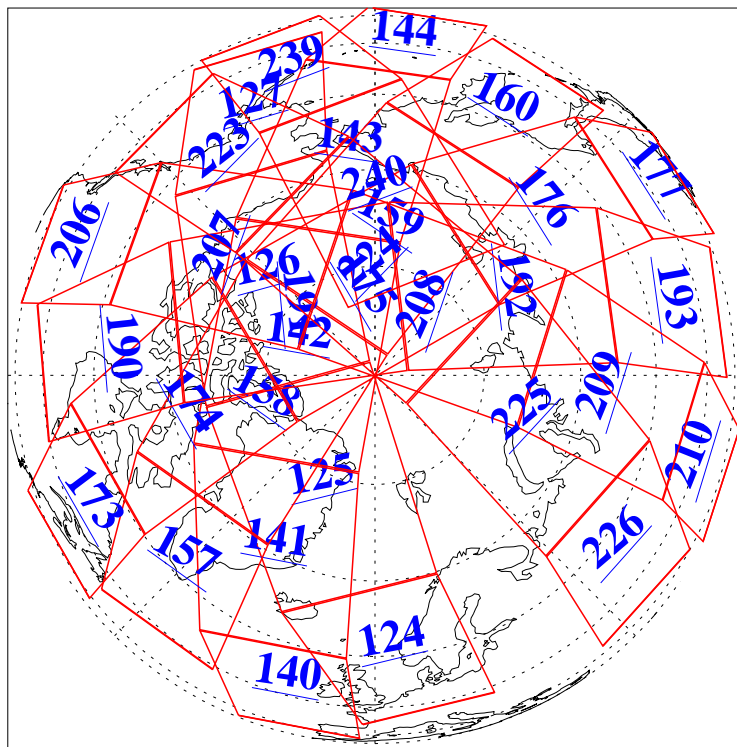

L1B Availability  
AMSU Granules: 240  
HSB Granules: 0  
AIRS Granules: 240

15 Feb 2008  
DoY 46  
Aqua Day 2113  
Granules: 1 to 120

Granules: 121 to 240

Legend: AMSU Available, *HSB Available*, **AIRS Available**

L1B Availability  
AMSU Granules: 240  
HSB Granules: 0  
AIRS Granules: 240

15 Feb 2008  
DoY 46  
Aqua Day 2113  
Ascending Granules

Descending Granules

Legend: AMSU Available, HSB Available, AIRS Available

L1B Availability  
 AMSU Granules: 240  
 HSB Granules: 0  
 AIRS Granules: 240

15 Feb 2008  
 DoY 46  
 Aqua Day 2113

Northern Hemisphere Granules

Southern Hemisphere Granules

Legend: AMSU Available, HSB Available, AIRS Available