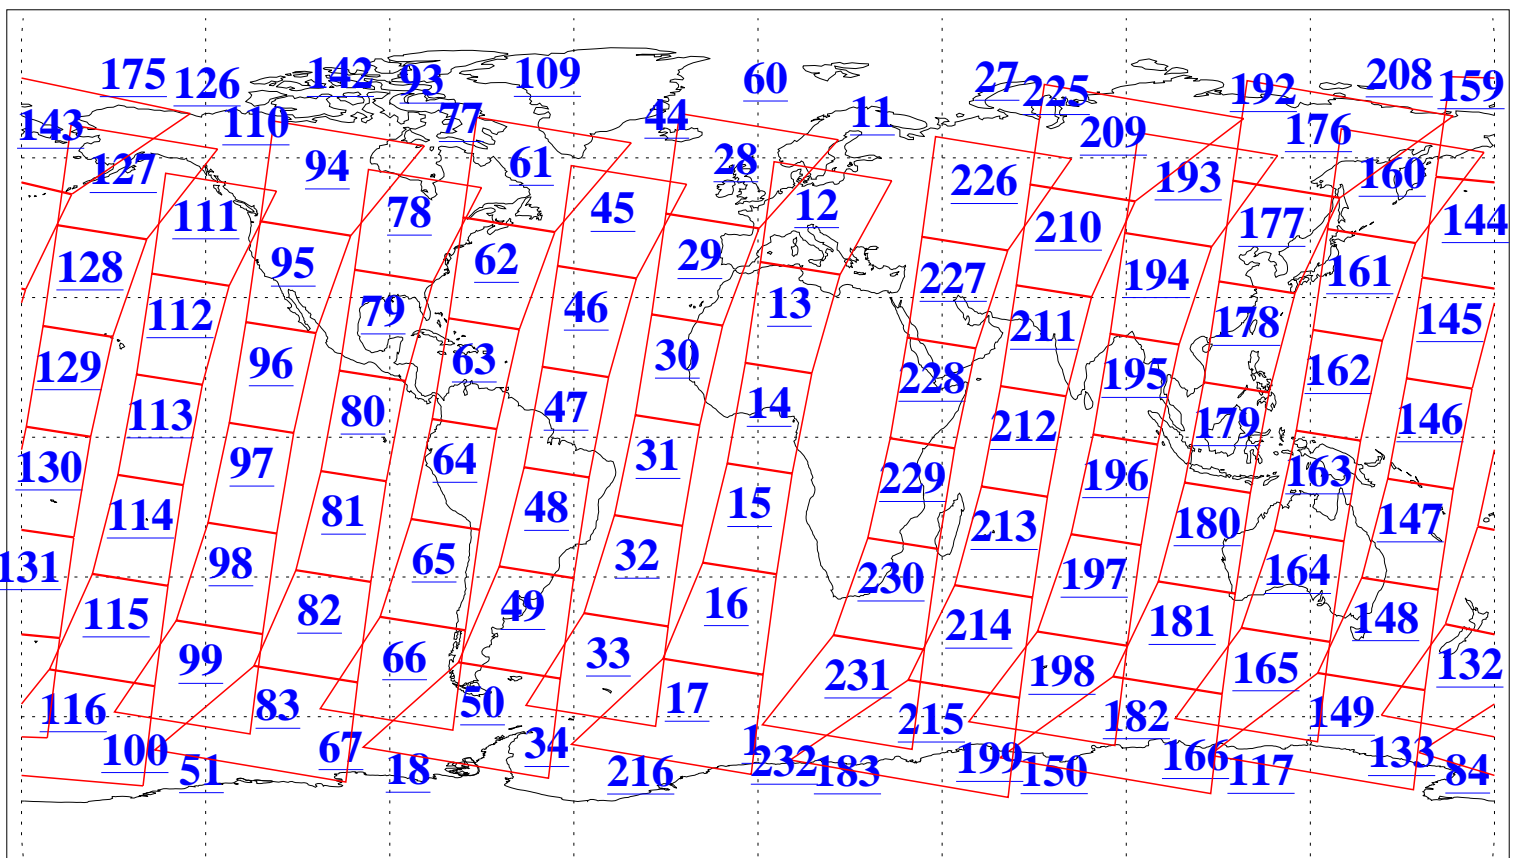

L1B Availability  
AMSU Granules: 240  
HSB Granules: 0  
AIRS Granules: 240

15 Feb 2008  
DoY 46  
Aqua Day 2113  
Granules: 1 to 120

Granules: 121 to 240

Legend: AMSU Available, *HSB Available*, **AIRS Available**

L1B Availability  
AMSU Granules: 240  
HSB Granules: 0  
AIRS Granules: 240

15 Feb 2008  
DoY 46  
Aqua Day 2113  
Ascending Granules

Descending Granules

Legend: AMSU Available, HSB Available, AIRS Available

L1B Availability  
 AMSU Granules: 240  
 HSB Granules: 0  
 AIRS Granules: 240

15 Feb 2008  
 DoY 46  
 Aqua Day 2113

Northern Hemisphere Granules

Southern Hemisphere Granules

Legend: AMSU Available, HSB Available, AIRS Available