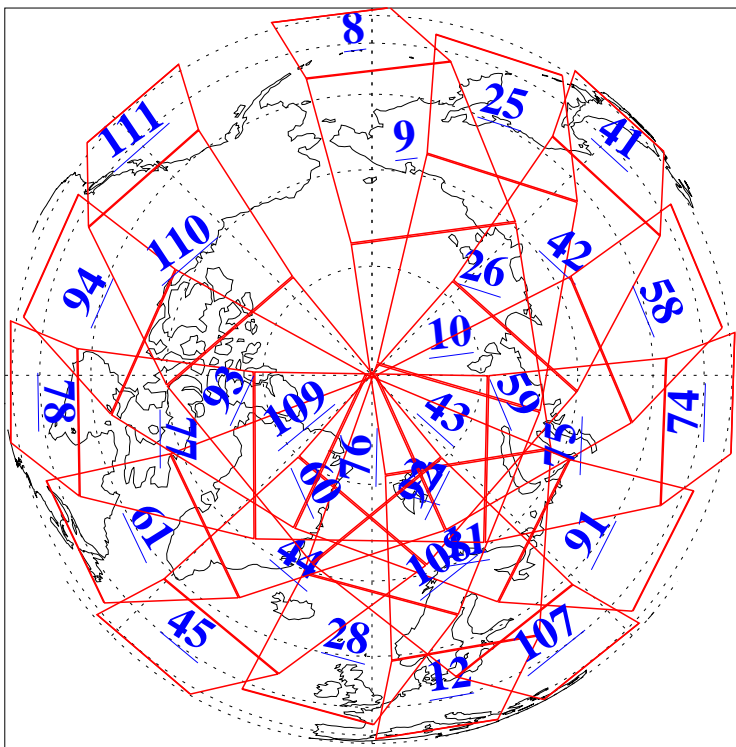

L1B Availability  
AMSU Granules: 240  
HSB Granules: 0  
AIRS Granules: 240

15 Feb 2008  
DoY 46  
Aqua Day 2113  
Granules: 1 to 120

Granules: 121 to 240

Legend: AMSU Available, *HSB Available*, **AIRS Available**

L1B Availability  
AMSU Granules: 240  
HSB Granules: 0  
AIRS Granules: 240

15 Feb 2008  
DoY 46  
Aqua Day 2113  
Ascending Granules

Descending Granules

Legend: AMSU Available, HSB Available, AIRS Available

L1B Availability  
 AMSU Granules: 240  
 HSB Granules: 0  
 AIRS Granules: 240

15 Feb 2008  
 DoY 46  
 Aqua Day 2113

Northern Hemisphere Granules

Southern Hemisphere Granules

Legend: AMSU Available, HSB Available, AIRS Available