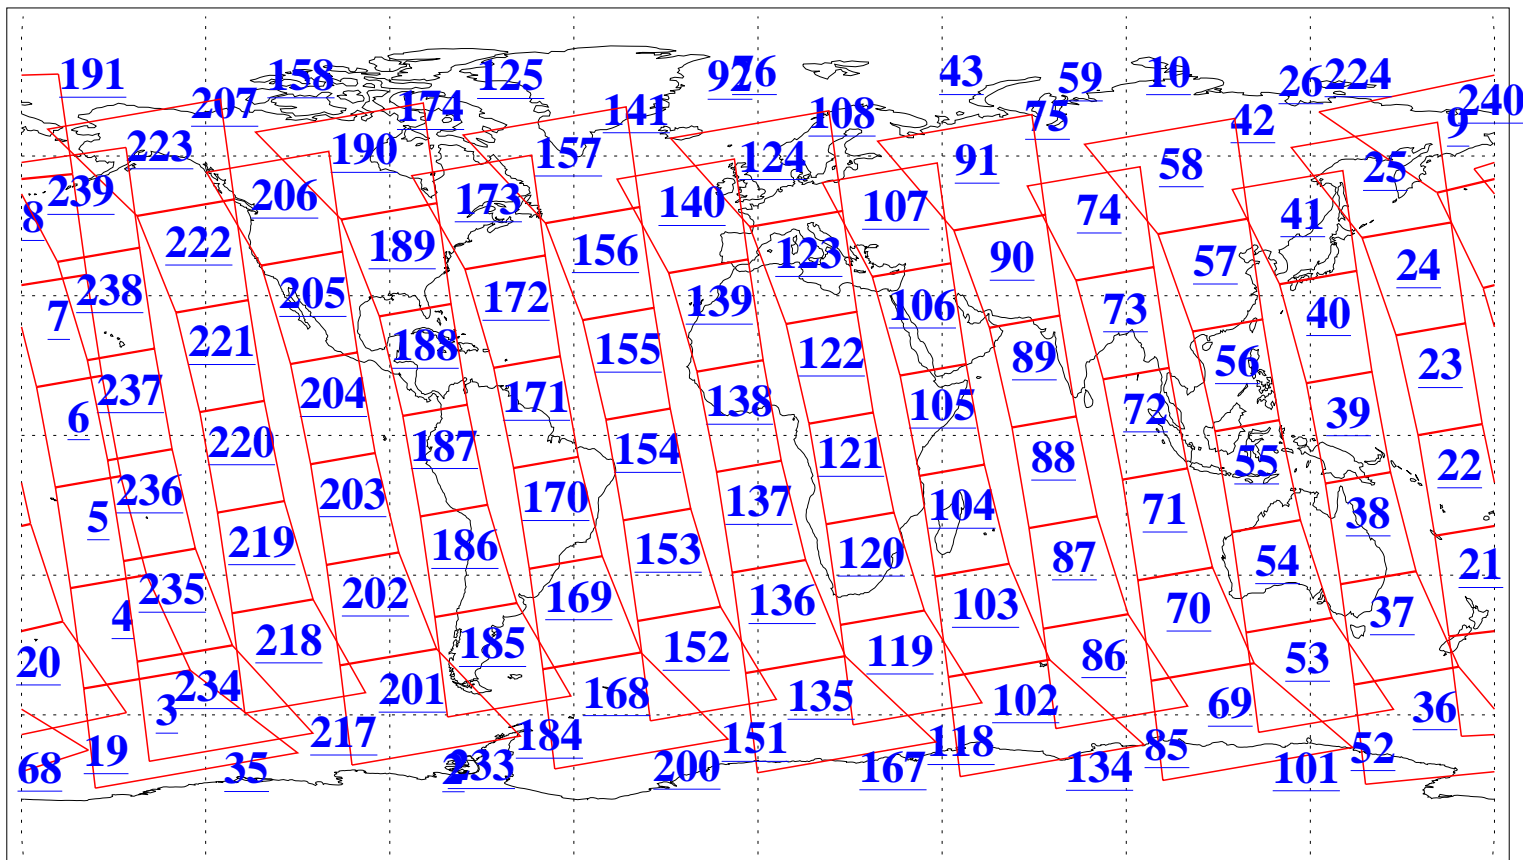

L1B Availability  
AMSU Granules: 240  
HSB Granules: 0  
AIRS Granules: 240

15 Feb 2008  
DoY 46  
Aqua Day 2113  
Granules: 1 to 120

Granules: 121 to 240

Legend: AMSU Available, *HSB Available*, **AIRS Available**

L1B Availability  
AMSU Granules: 240  
HSB Granules: 0  
AIRS Granules: 240

15 Feb 2008  
DoY 46  
Aqua Day 2113  
Ascending Granules

Descending Granules

Legend: AMSU Available, HSB Available, AIRS Available

L1B Availability  
 AMSU Granules: 240  
 HSB Granules: 0  
 AIRS Granules: 240

15 Feb 2008  
 DoY 46  
 Aqua Day 2113

Northern Hemisphere Granules

Southern Hemisphere Granules

Legend: AMSU Available, HSB Available, AIRS Available