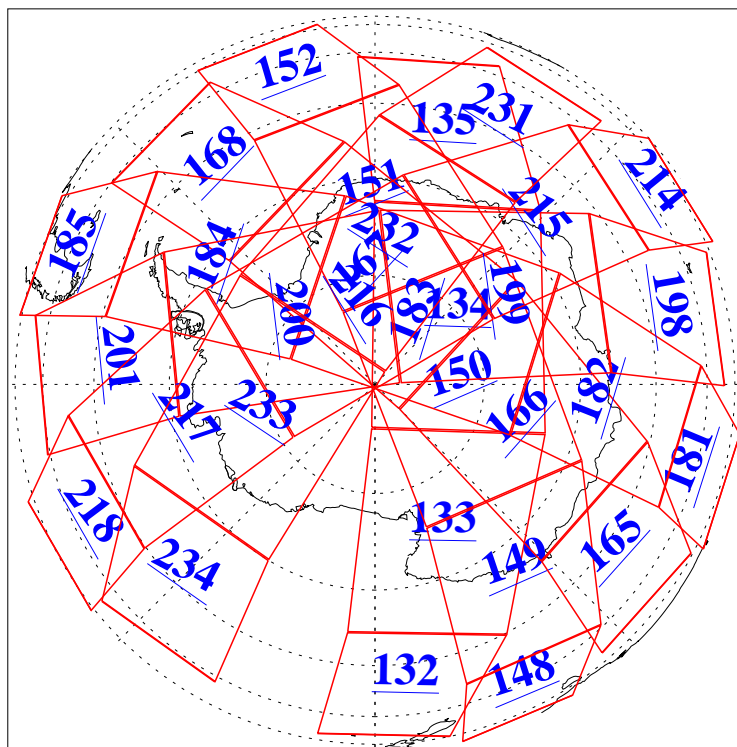

L1B Availability  
AMSU Granules: 240  
HSB Granules: 0  
AIRS Granules: 240

15 Feb 2008  
DoY 46  
Aqua Day 2113  
Granules: 1 to 120

Granules: 121 to 240

Legend: AMSU Available, *HSB Available*, **AIRS Available**

L1B Availability  
AMSU Granules: 240  
HSB Granules: 0  
AIRS Granules: 240

15 Feb 2008  
DoY 46  
Aqua Day 2113  
Ascending Granules

Descending Granules

Legend: AMSU Available, HSB Available, AIRS Available

L1B Availability  
 AMSU Granules: 240  
 HSB Granules: 0  
 AIRS Granules: 240

15 Feb 2008  
 DoY 46  
 Aqua Day 2113

Northern Hemisphere Granules

Southern Hemisphere Granules

Legend: AMSU Available, HSB Available, AIRS Available