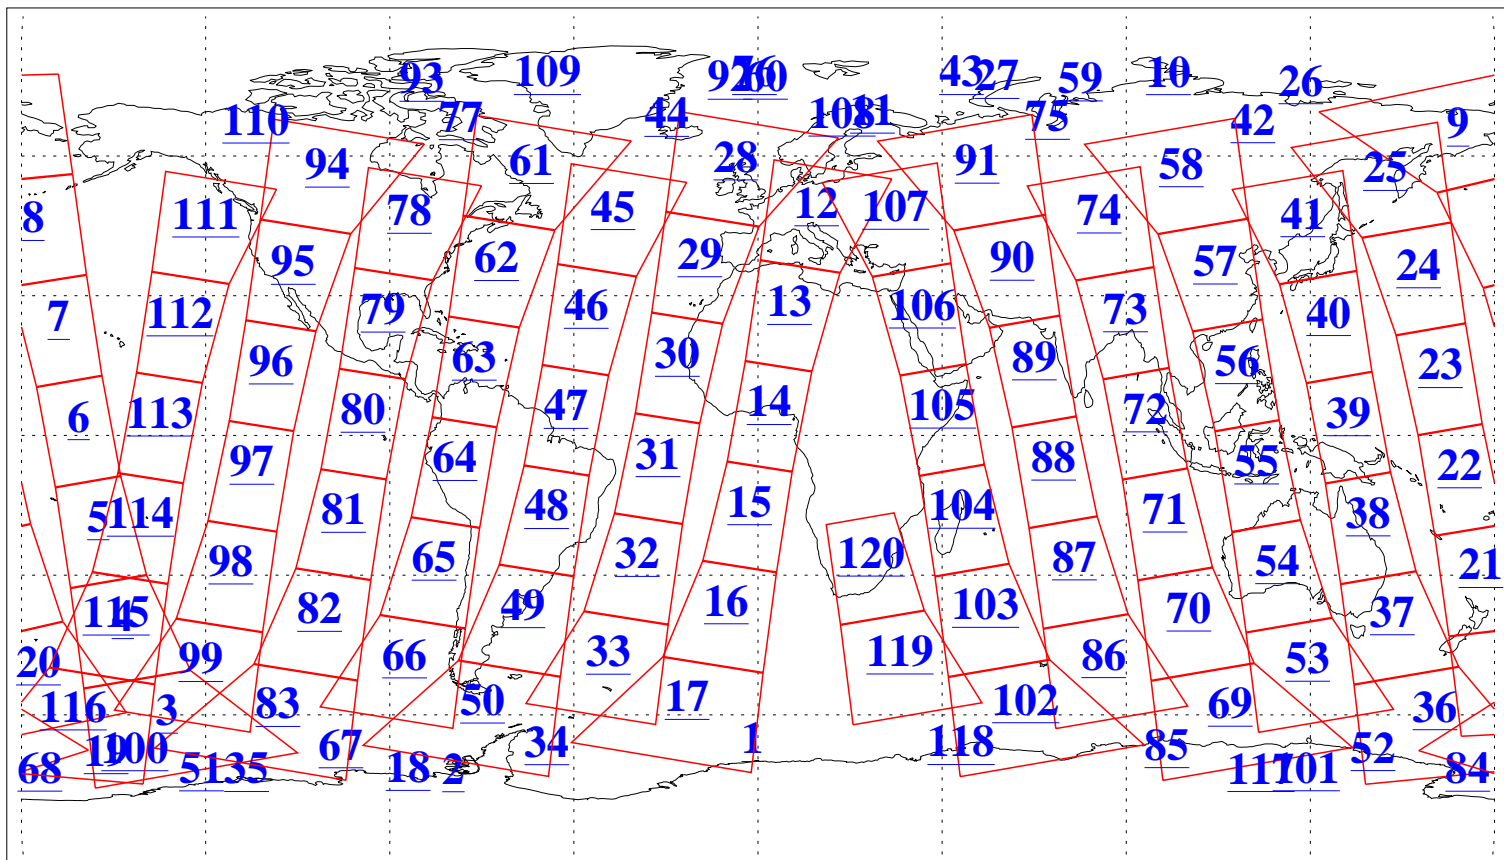

L1B Availability  
AMSU Granules: 240  
HSB Granules: 0  
AIRS Granules: 240

15 Feb 2008  
DoY 46  
Aqua Day 2113  
Granules: 1 to 120

Granules: 121 to 240

Legend: AMSU Available, *HSB Available*, **AIRS Available**

L1B Availability  
AMSU Granules: 240  
HSB Granules: 0  
AIRS Granules: 240

15 Feb 2008  
DoY 46  
Aqua Day 2113  
Ascending Granules

Descending Granules

Legend: AMSU Available, HSB Available, AIRS Available

L1B Availability  
 AMSU Granules: 240  
 HSB Granules: 0  
 AIRS Granules: 240

15 Feb 2008  
 DoY 46  
 Aqua Day 2113

Northern Hemisphere Granules

Southern Hemisphere Granules

Legend: AMSU Available, HSB Available, AIRS Available