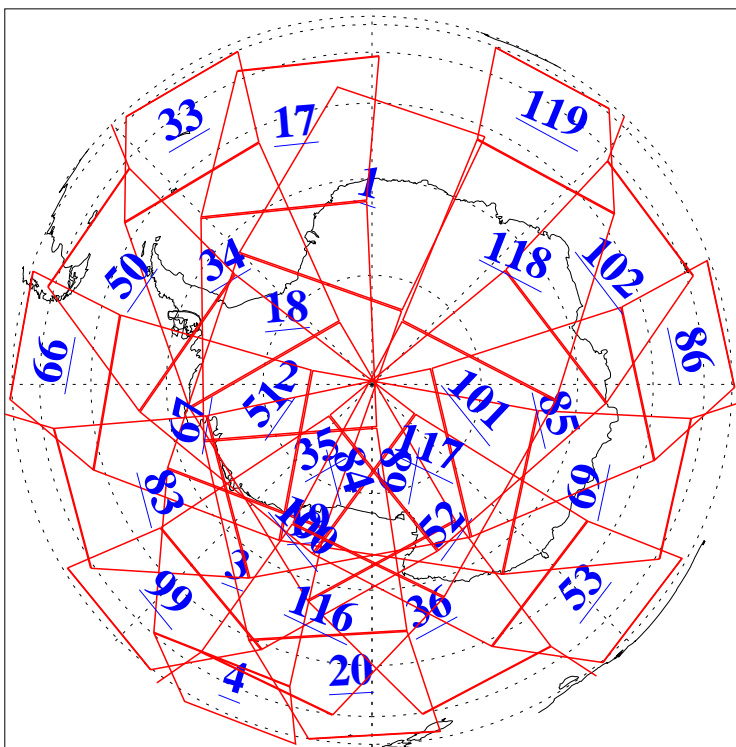

L1B Availability  
AMSU Granules: 240  
HSB Granules: 0  
AIRS Granules: 240

15 Feb 2008  
DoY 46  
Aqua Day 2113  
Granules: 1 to 120

Granules: 121 to 240

Legend: AMSU Available, *HSB Available*, **AIRS Available**

L1B Availability  
AMSU Granules: 240  
HSB Granules: 0  
AIRS Granules: 240

15 Feb 2008  
DoY 46  
Aqua Day 2113  
Ascending Granules

Descending Granules

Legend: AMSU Available, HSB Available, AIRS Available

L1B Availability  
 AMSU Granules: 240  
 HSB Granules: 0  
 AIRS Granules: 240

15 Feb 2008  
 DoY 46  
 Aqua Day 2113

Northern Hemisphere Granules

Southern Hemisphere Granules

Legend: AMSU Available, HSB Available, AIRS Available