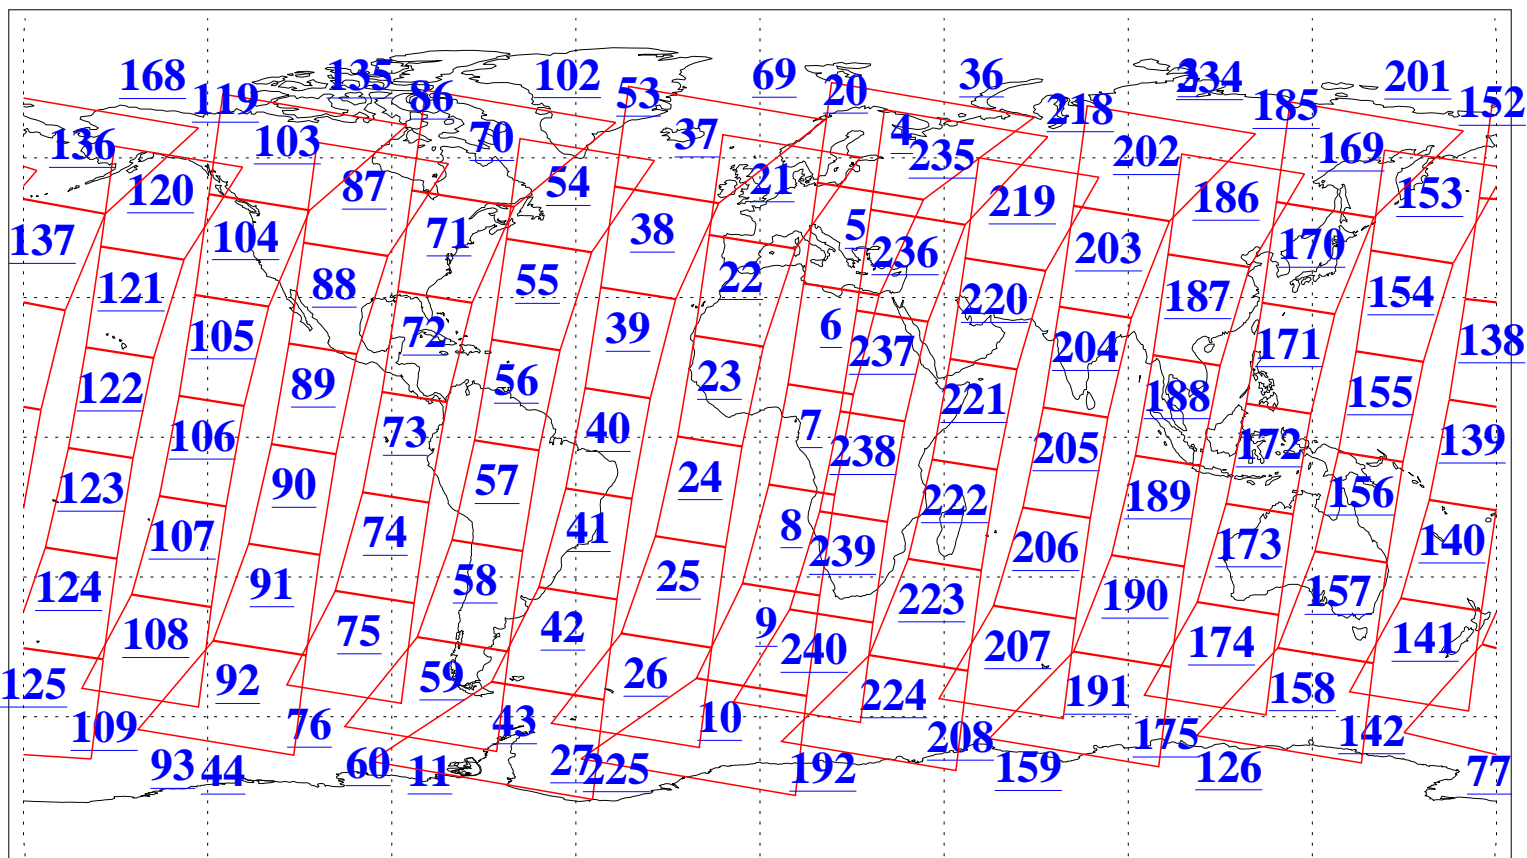

L1B Availability  
AMSU Granules: 240  
HSB Granules: 0  
AIRS Granules: 240

14 Feb 2008  
DoY 45  
Aqua Day 2112  
Granules: 1 to 120

Granules: 121 to 240

Legend: AMSU Available, HSB Available, AIRS Available

L1B Availability  
AMSU Granules: 240  
HSB Granules: 0  
AIRS Granules: 240

14 Feb 2008  
DoY 45  
Aqua Day 2112  
Ascending Granules

Descending Granules

Legend: AMSU Available, HSB Available, AIRS Available