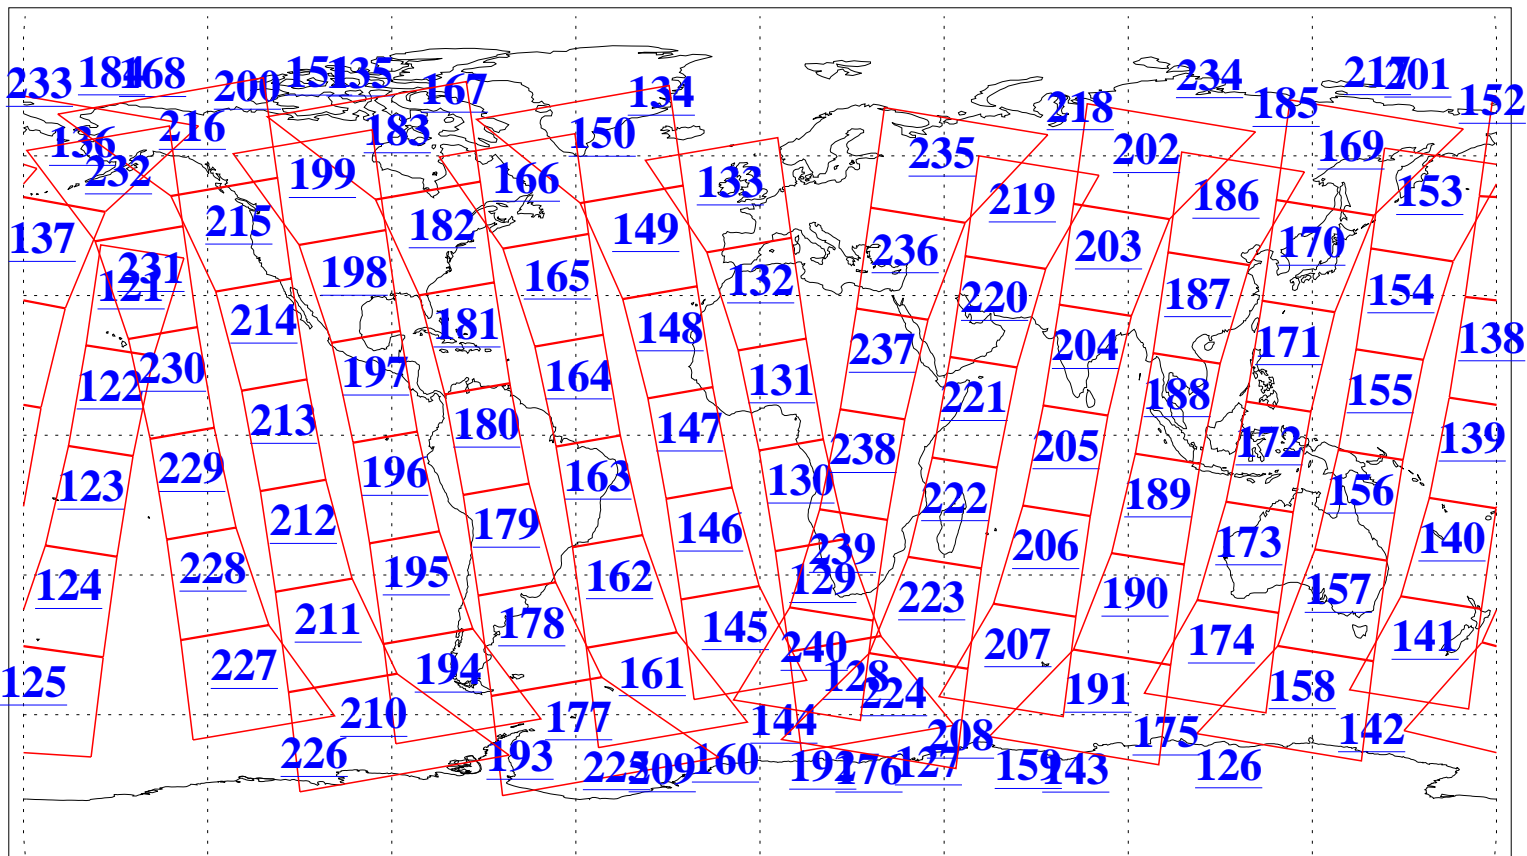

L1B Availability  
AMSU Granules: 240  
HSB Granules: 0  
AIRS Granules: 240

14 Feb 2008  
DoY 45  
Aqua Day 2112  
Granules: 1 to 120

Granules: 121 to 240

Legend: AMSU Available, HSB Available, AIRS Available

L1B Availability  
AMSU Granules: 240  
HSB Granules: 0  
AIRS Granules: 240

14 Feb 2008  
DoY 45  
Aqua Day 2112  
Ascending Granules

Descending Granules

Legend: AMSU Available, HSB Available, AIRS Available