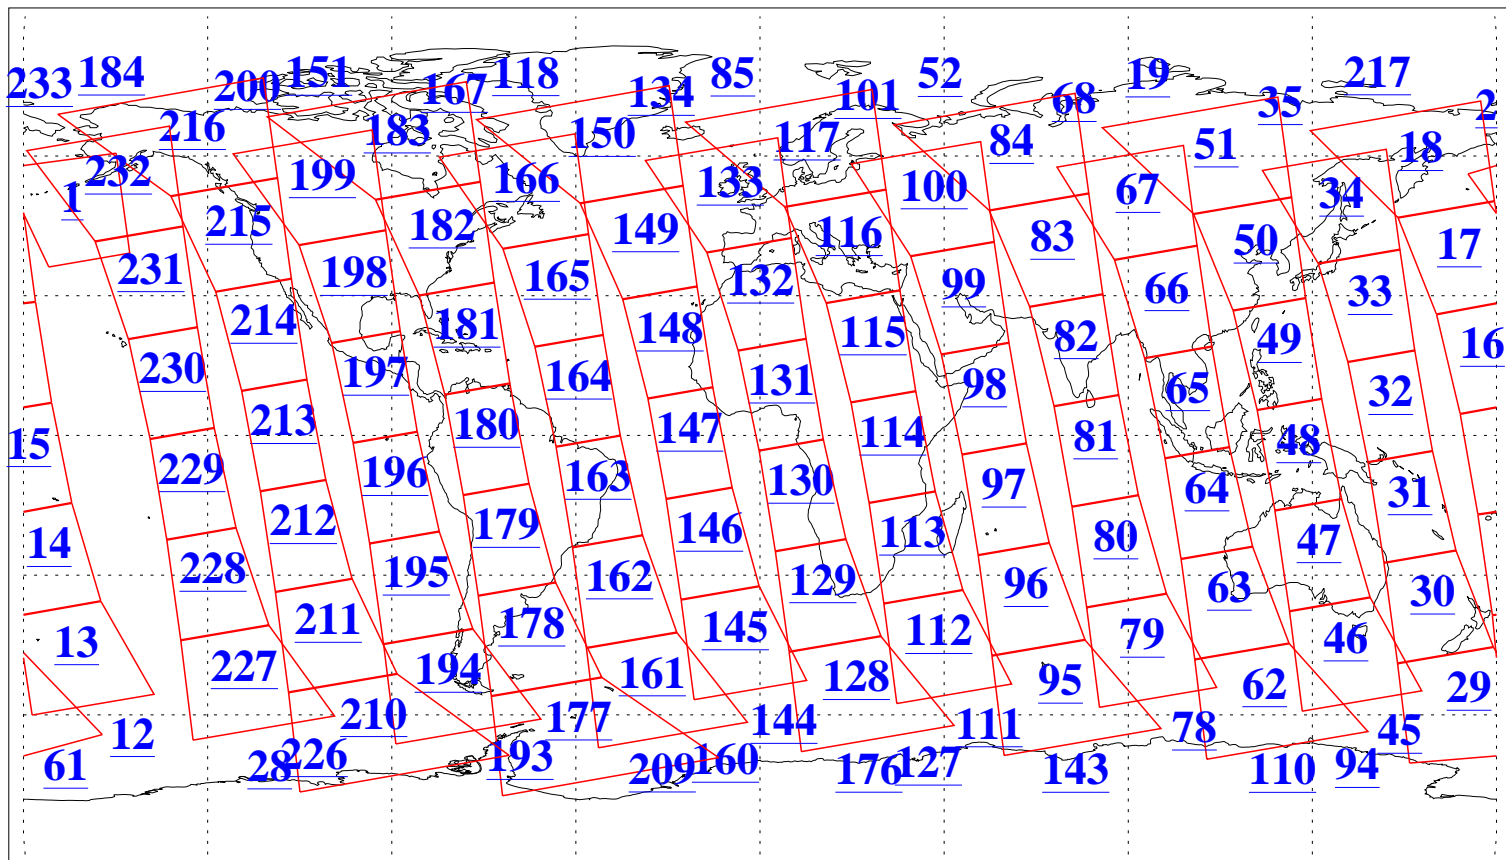

L1B Availability  
AMSU Granules: 240  
HSB Granules: 0  
AIRS Granules: 240

14 Feb 2008  
DoY 45  
Aqua Day 2112  
Granules: 1 to 120

Granules: 121 to 240

Legend: AMSU Available, HSB Available, AIRS Available

L1B Availability  
AMSU Granules: 240  
HSB Granules: 0  
AIRS Granules: 240

14 Feb 2008  
DoY 45  
Aqua Day 2112  
Ascending Granules

Descending Granules

Legend: AMSU Available, HSB Available, AIRS Available