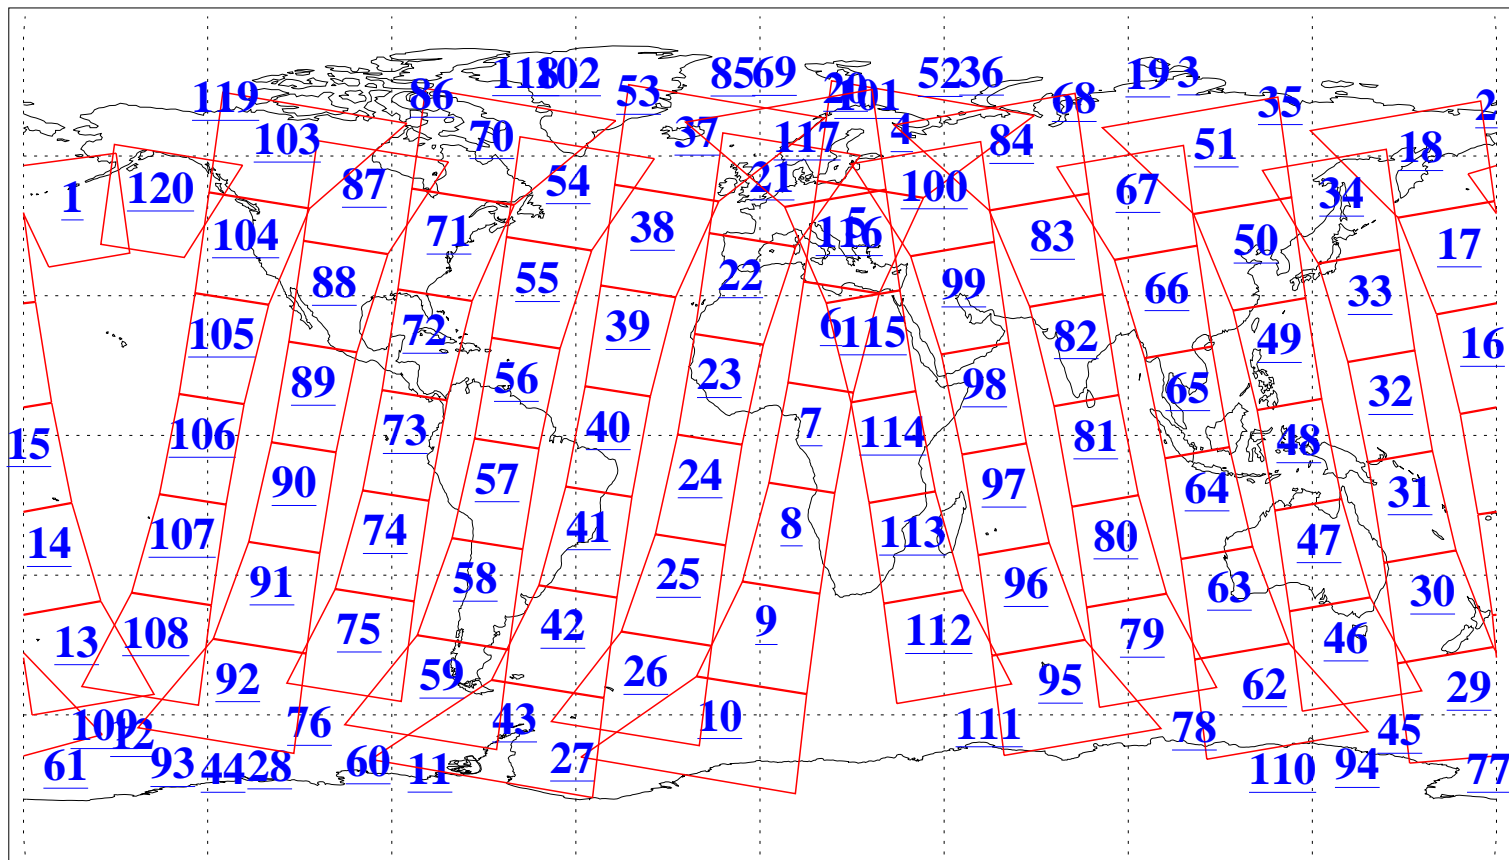

L1B Availability  
AMSU Granules: 240  
HSB Granules: 0  
AIRS Granules: 240

14 Feb 2008  
DoY 45  
Aqua Day 2112  
Granules: 1 to 120

Granules: 121 to 240

Legend: AMSU Available, HSB Available, AIRS Available

L1B Availability  
AMSU Granules: 240  
HSB Granules: 0  
AIRS Granules: 240

14 Feb 2008  
DoY 45  
Aqua Day 2112  
Ascending Granules

Descending Granules

Legend: AMSU Available, HSB Available, AIRS Available