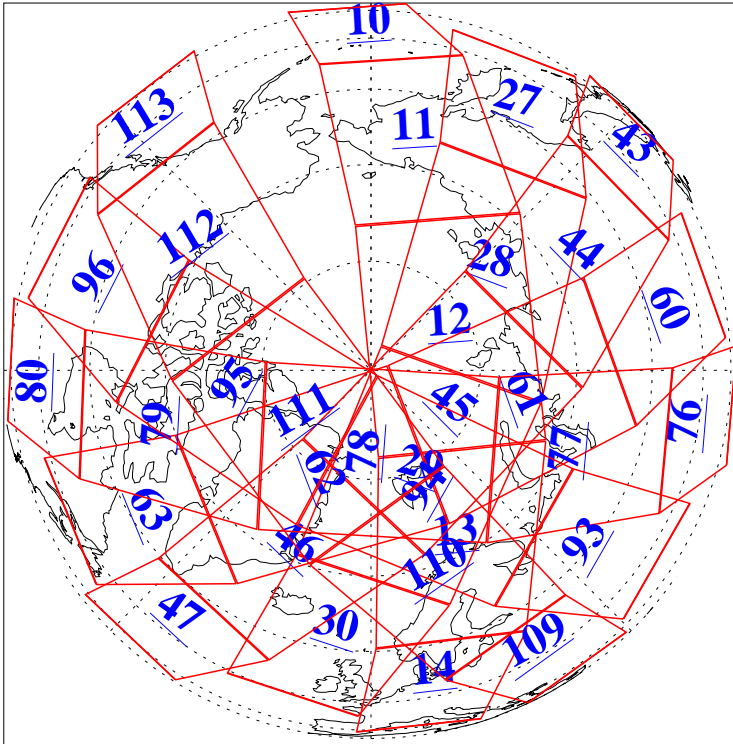

L1B Availability
AMSU Granules: 240
HSB Granules: 0
AIRS Granules: 240

13 Feb 2008
DoY 44
Aqua Day 2111
Granules: 1 to 120

Granules: 121 to 240

Legend: AMSU Available, HSB Available, AIRS Available

L1B Availability
AMSU Granules: 240
HSB Granules: 0
AIRS Granules: 240

13 Feb 2008
DoY 44
Aqua Day 2111
Ascending Granules

Descending Granules

Legend: AMSU Available, HSB Available, AIRS Available

L1B Availability
 AMSU Granules: 240
 HSB Granules: 0
 AIRS Granules: 240

13 Feb 2008
 DoY 44
 Aqua Day 2111

Northern Hemisphere Granules

Southern Hemisphere Granules

Legend: AMSU Available, HSB Available, AIRS Available