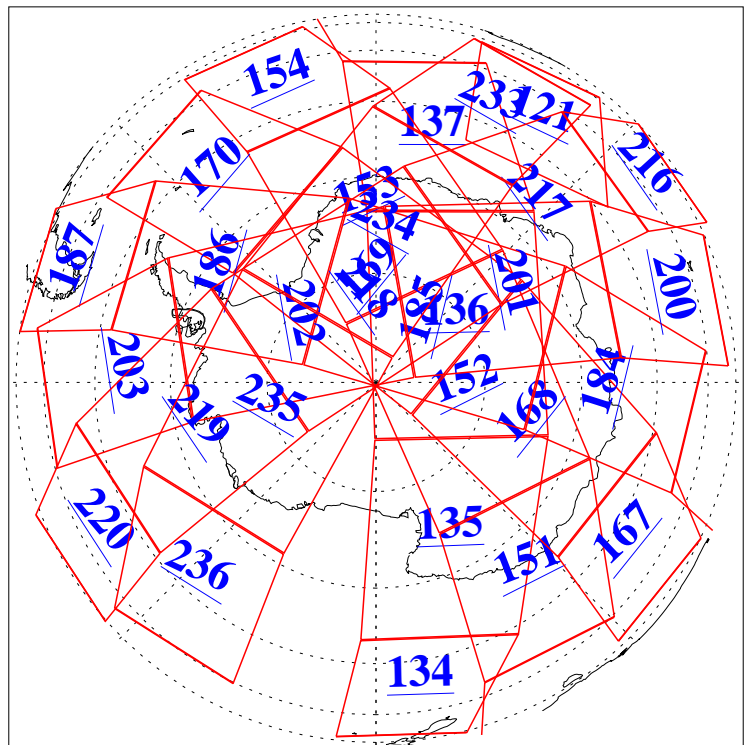

L1B Availability
AMSU Granules: 240
HSB Granules: 0
AIRS Granules: 240

13 Feb 2008
DoY 44
Aqua Day 2111
Granules: 1 to 120

Granules: 121 to 240

Legend: AMSU Available, HSB Available, AIRS Available

L1B Availability
AMSU Granules: 240
HSB Granules: 0
AIRS Granules: 240

13 Feb 2008
DoY 44
Aqua Day 2111
Ascending Granules

Descending Granules

Legend: AMSU Available, HSB Available, AIRS Available

L1B Availability
 AMSU Granules: 240
 HSB Granules: 0
 AIRS Granules: 240

13 Feb 2008
 DoY 44
 Aqua Day 2111

Northern Hemisphere Granules

Southern Hemisphere Granules

Legend: AMSU Available, HSB Available, AIRS Available