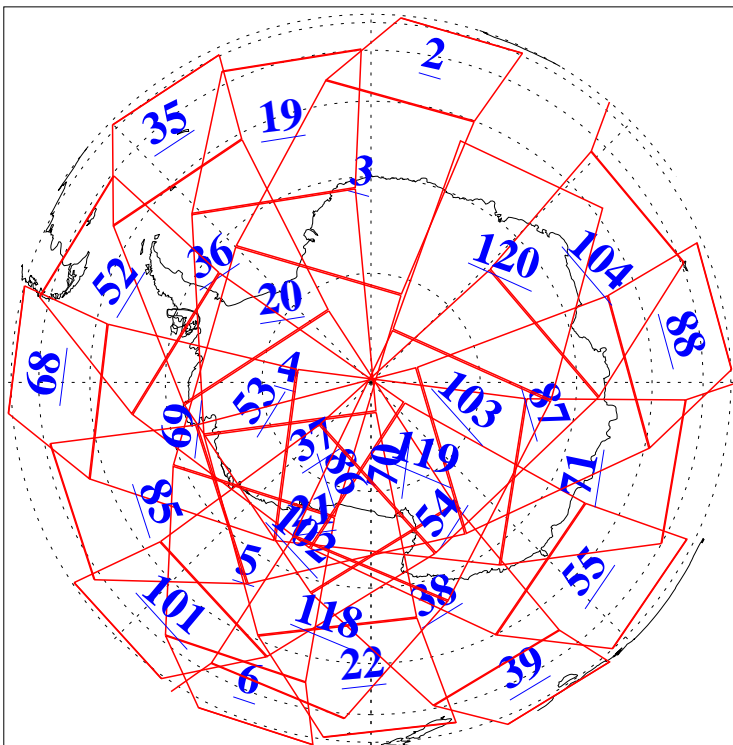

L1B Availability
AMSU Granules: 240
HSB Granules: 0
AIRS Granules: 240

13 Feb 2008
DoY 44
Aqua Day 2111
Granules: 1 to 120

Granules: 121 to 240

Legend: AMSU Available, HSB Available, AIRS Available

L1B Availability
AMSU Granules: 240
HSB Granules: 0
AIRS Granules: 240

13 Feb 2008
DoY 44
Aqua Day 2111
Ascending Granules

Descending Granules

Legend: AMSU Available, HSB Available, AIRS Available

L1B Availability
 AMSU Granules: 240
 HSB Granules: 0
 AIRS Granules: 240

13 Feb 2008
 DoY 44
 Aqua Day 2111

Northern Hemisphere Granules

Southern Hemisphere Granules

Legend: AMSU Available, HSB Available, AIRS Available