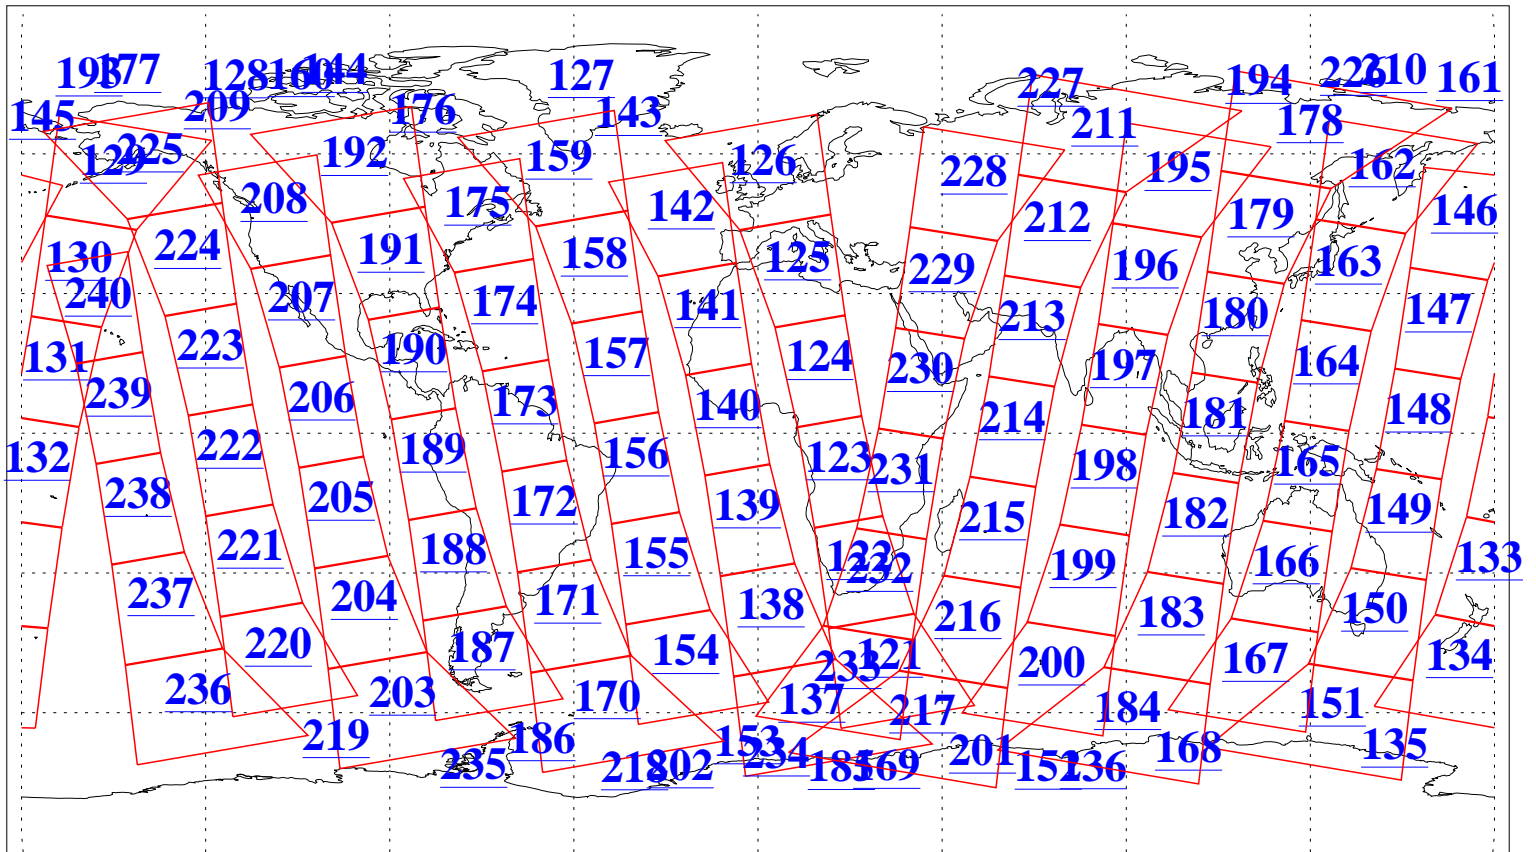

L1B Availability
AMSU Granules: 240
HSB Granules: 0
AIRS Granules: 240

13 Feb 2008
DoY 44
Aqua Day 2111
Granules: 1 to 120

Granules: 121 to 240

Legend: AMSU Available, HSB Available, AIRS Available

L1B Availability
AMSU Granules: 240
HSB Granules: 0
AIRS Granules: 240

13 Feb 2008
DoY 44
Aqua Day 2111
Ascending Granules

Descending Granules

Legend: AMSU Available, HSB Available, AIRS Available

L1B Availability
 AMSU Granules: 240
 HSB Granules: 0
 AIRS Granules: 240

13 Feb 2008
 DoY 44
 Aqua Day 2111

Northern Hemisphere Granules

Southern Hemisphere Granules

Legend: AMSU Available, HSB Available, AIRS Available