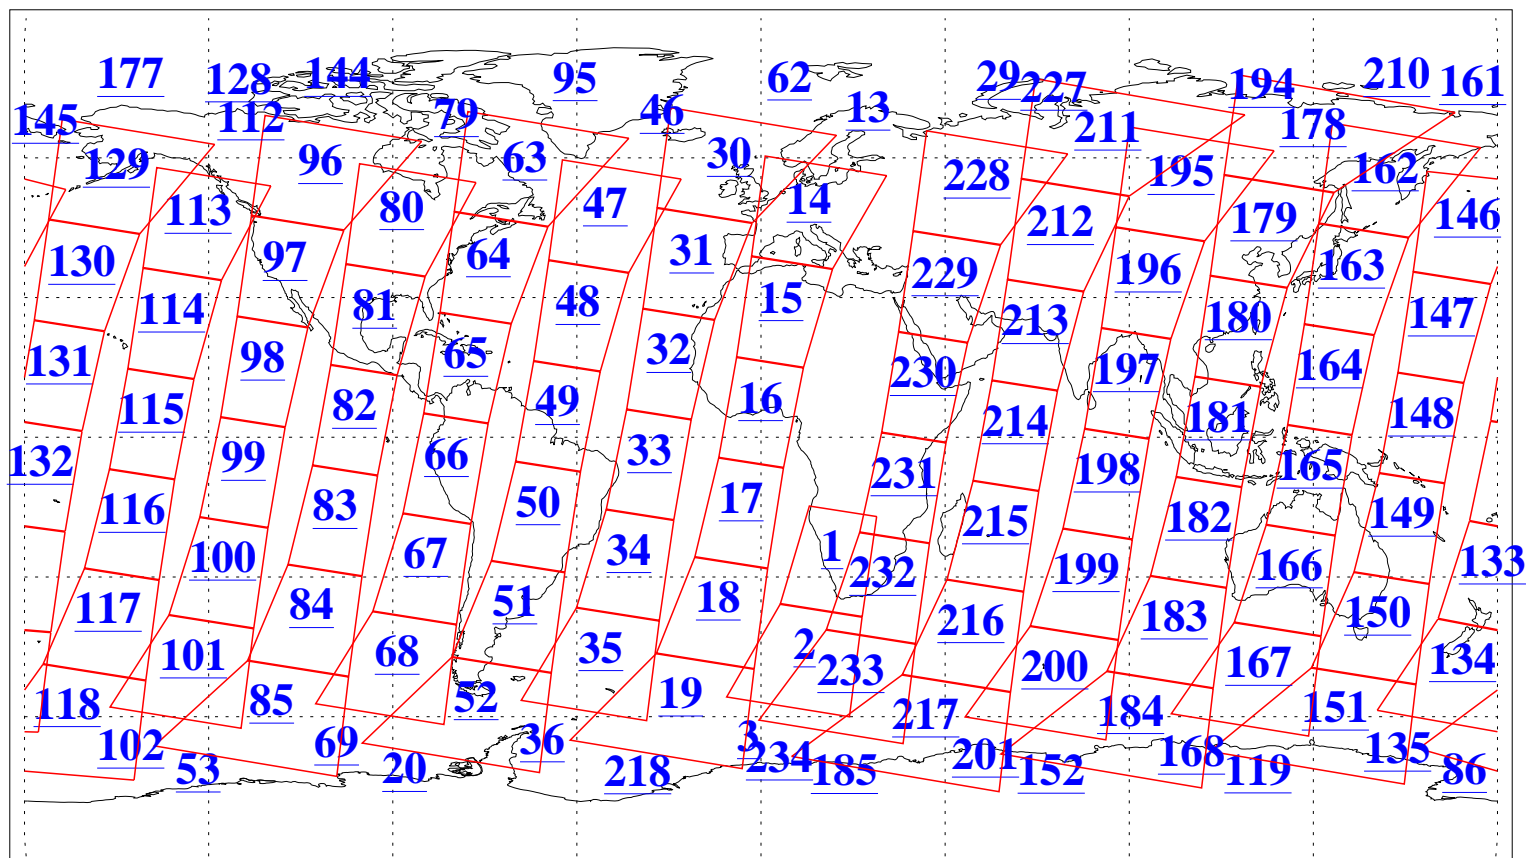

L1B Availability
AMSU Granules: 240
HSB Granules: 0
AIRS Granules: 240

13 Feb 2008
DoY 44
Aqua Day 2111
Granules: 1 to 120

Granules: 121 to 240

Legend: AMSU Available, HSB Available, AIRS Available

L1B Availability
AMSU Granules: 240
HSB Granules: 0
AIRS Granules: 240

13 Feb 2008
DoY 44
Aqua Day 2111
Ascending Granules

Descending Granules

Legend: AMSU Available, HSB Available, AIRS Available

L1B Availability
 AMSU Granules: 240
 HSB Granules: 0
 AIRS Granules: 240

13 Feb 2008
 DoY 44
 Aqua Day 2111

Northern Hemisphere Granules

Southern Hemisphere Granules

Legend: AMSU Available, HSB Available, AIRS Available