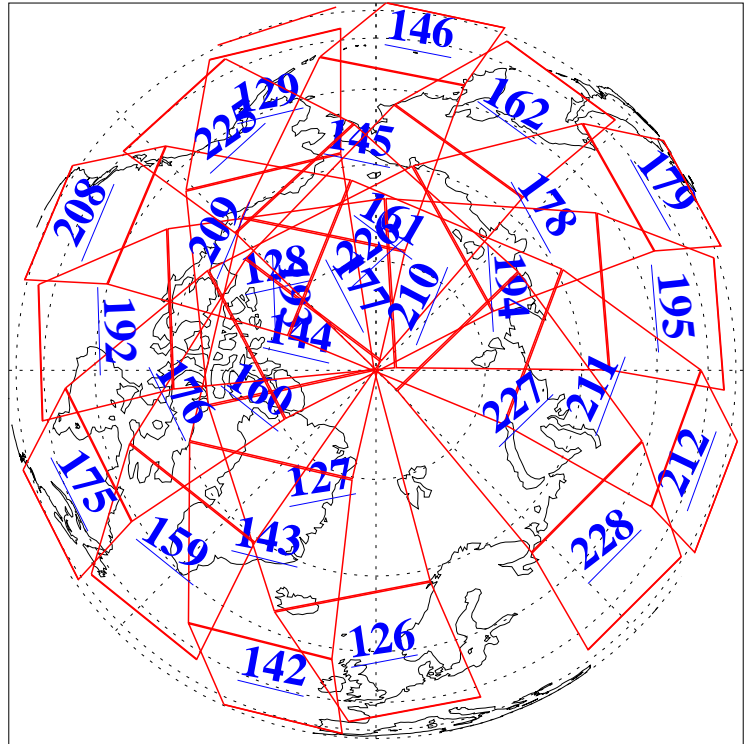

L1B Availability
AMSU Granules: 240
HSB Granules: 0
AIRS Granules: 240

13 Feb 2008
DoY 44
Aqua Day 2111
Granules: 1 to 120

Granules: 121 to 240

Legend: AMSU Available, HSB Available, AIRS Available

L1B Availability
AMSU Granules: 240
HSB Granules: 0
AIRS Granules: 240

13 Feb 2008
DoY 44
Aqua Day 2111
Ascending Granules

Descending Granules

Legend: AMSU Available, HSB Available, AIRS Available

L1B Availability
 AMSU Granules: 240
 HSB Granules: 0
 AIRS Granules: 240

13 Feb 2008
 DoY 44
 Aqua Day 2111

Northern Hemisphere Granules

Southern Hemisphere Granules

Legend: AMSU Available, HSB Available, AIRS Available