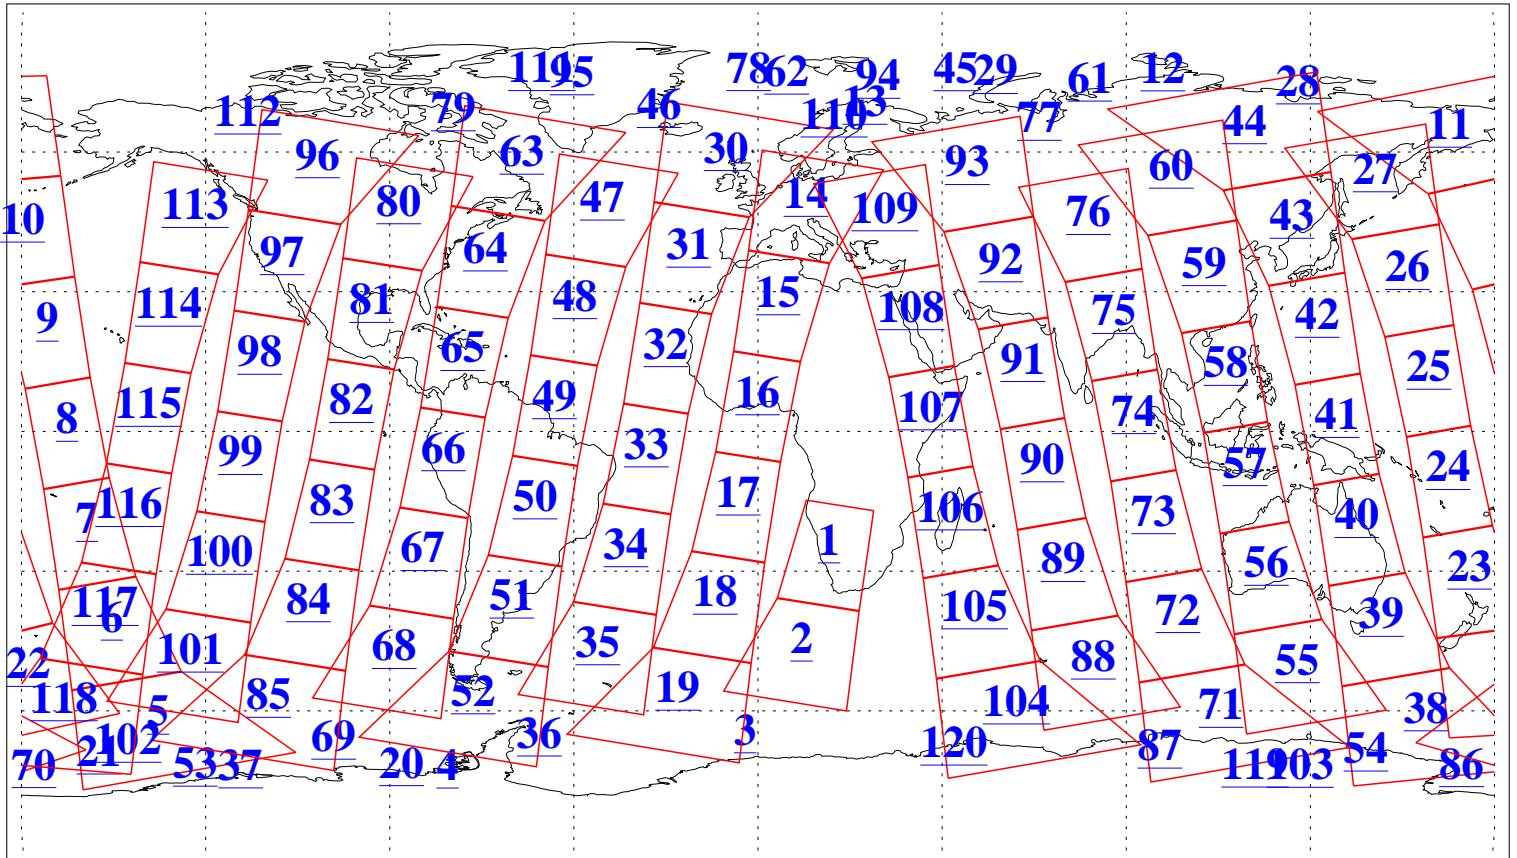

L1B Availability
AMSU Granules: 240
HSB Granules: 0
AIRS Granules: 240

13 Feb 2008
DoY 44
Aqua Day 2111
Granules: 1 to 120

Granules: 121 to 240

Legend: AMSU Available, HSB Available, AIRS Available

L1B Availability
AMSU Granules: 240
HSB Granules: 0
AIRS Granules: 240

13 Feb 2008
DoY 44
Aqua Day 2111
Ascending Granules

Descending Granules

Legend: AMSU Available, HSB Available, AIRS Available

L1B Availability
 AMSU Granules: 240
 HSB Granules: 0
 AIRS Granules: 240

13 Feb 2008
 DoY 44
 Aqua Day 2111

Northern Hemisphere Granules

Southern Hemisphere Granules

Legend: AMSU Available, HSB Available, AIRS Available