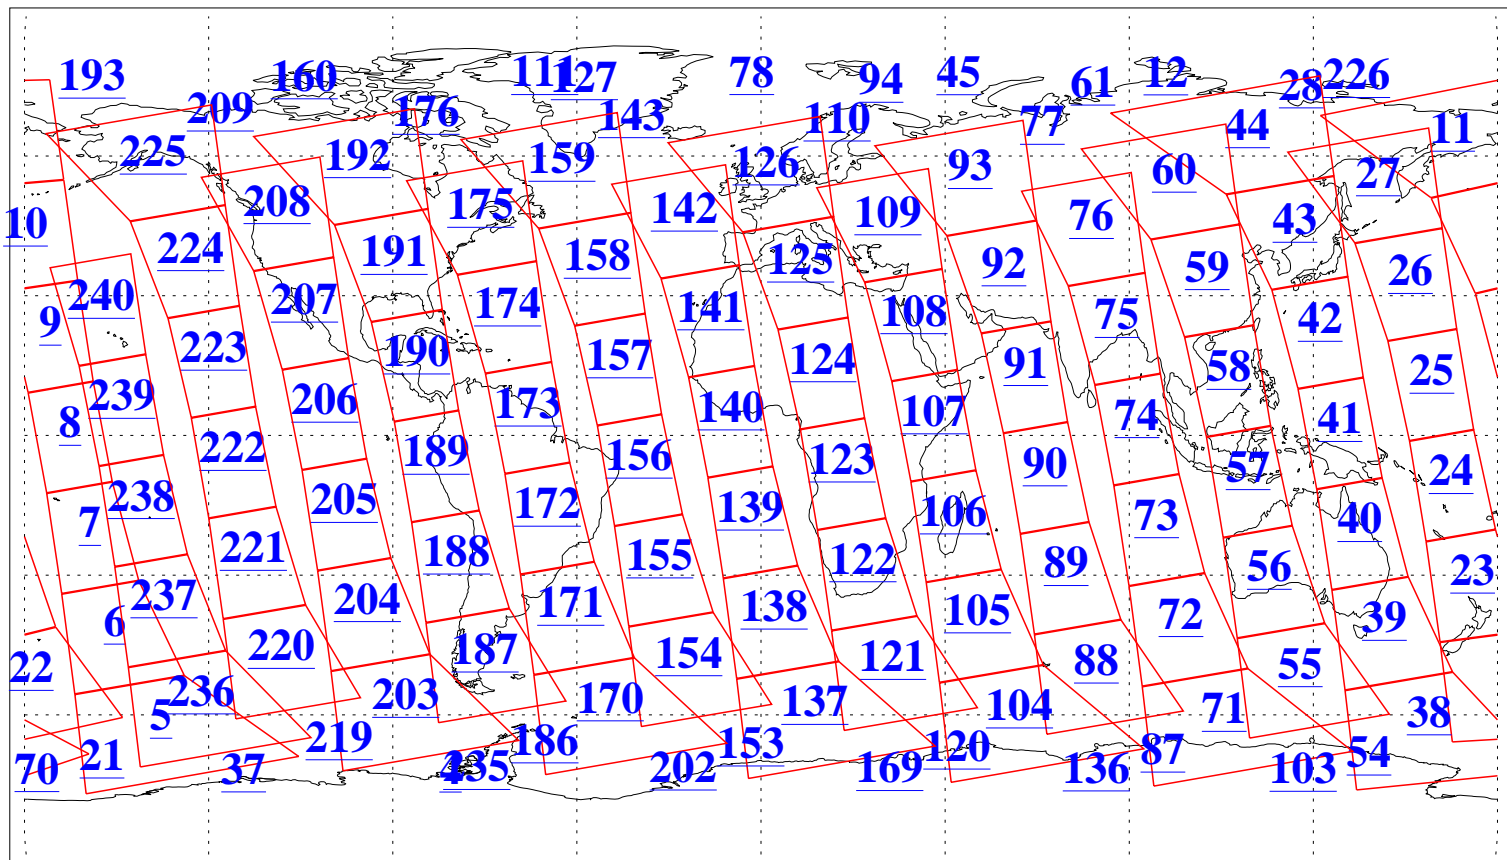

L1B Availability
AMSU Granules: 240
HSB Granules: 0
AIRS Granules: 240

13 Feb 2008
DoY 44
Aqua Day 2111
Granules: 1 to 120

Granules: 121 to 240

Legend: AMSU Available, HSB Available, AIRS Available

L1B Availability
AMSU Granules: 240
HSB Granules: 0
AIRS Granules: 240

13 Feb 2008
DoY 44
Aqua Day 2111
Ascending Granules

Descending Granules

Legend: AMSU Available, HSB Available, AIRS Available

L1B Availability
 AMSU Granules: 240
 HSB Granules: 0
 AIRS Granules: 240

13 Feb 2008
 DoY 44
 Aqua Day 2111

Northern Hemisphere Granules

Southern Hemisphere Granules

Legend: AMSU Available, HSB Available, AIRS Available