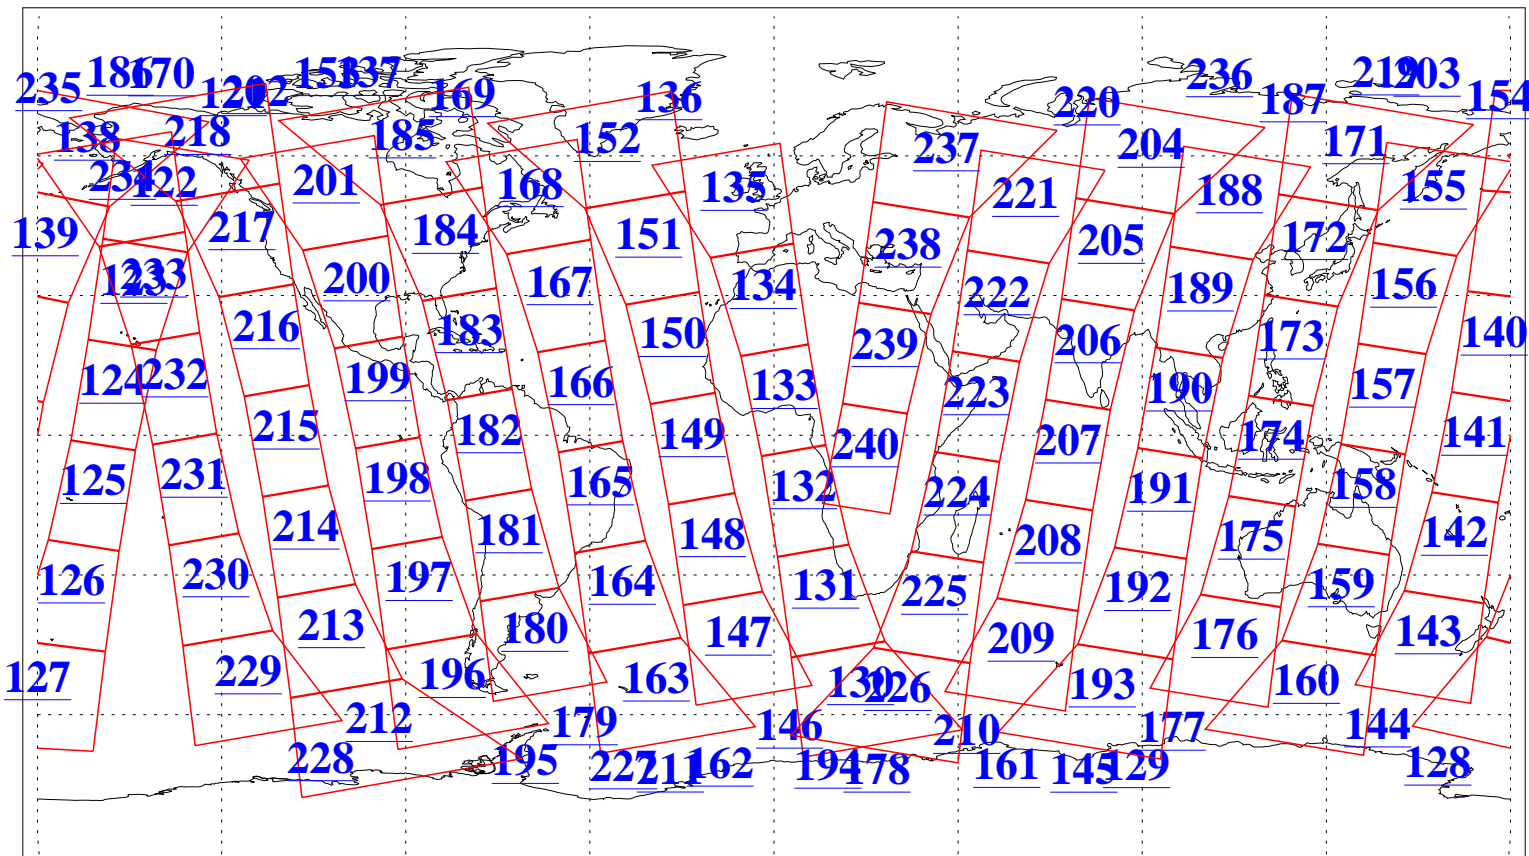

L1B Availability  
AMSU Granules: 240  
HSB Granules: 0  
AIRS Granules: 240

12 Feb 2008  
DoY 43  
Aqua Day 2110  
Granules: 1 to 120

Granules: 121 to 240

Legend: AMSU Available, HSB Available, AIRS Available

L1B Availability  
AMSU Granules: 240  
HSB Granules: 0  
AIRS Granules: 240

12 Feb 2008  
DoY 43  
Aqua Day 2110  
Ascending Granules

Descending Granules

Legend: AMSU Available, HSB Available, AIRS Available

L1B Availability  
 AMSU Granules: 240  
 HSB Granules: 0  
 AIRS Granules: 240

12 Feb 2008  
 DoY 43  
 Aqua Day 2110

Northern Hemisphere Granules

Southern Hemisphere Granules

Legend: AMSU Available, HSB Available, AIRS Available