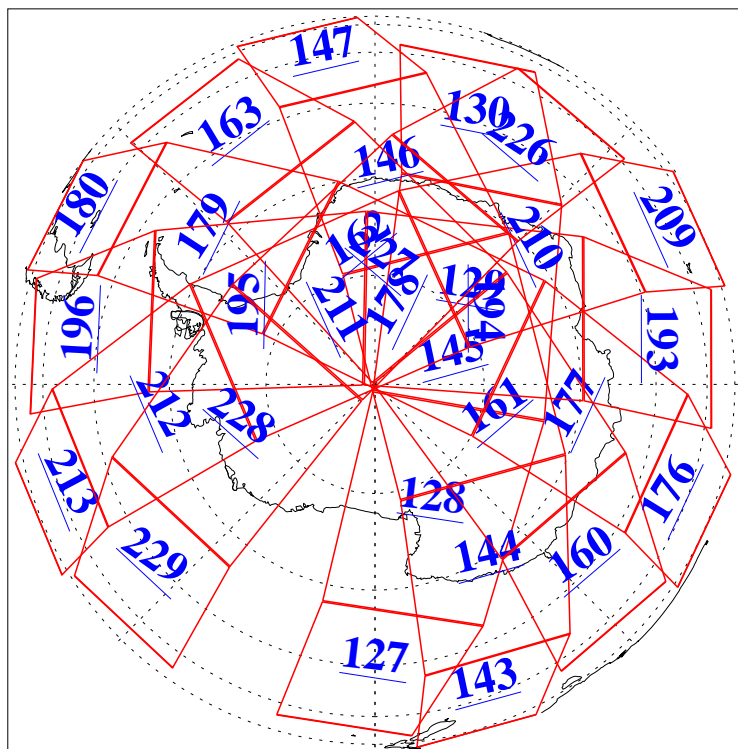

L1B Availability  
AMSU Granules: 240  
HSB Granules: 0  
AIRS Granules: 240

12 Feb 2008  
DoY 43  
Aqua Day 2110  
Ascending Granules

Descending Granules

Legend: AMSU Available, HSB Available, AIRS Available

L1B Availability  
 AMSU Granules: 240  
 HSB Granules: 0  
 AIRS Granules: 240

12 Feb 2008  
 DoY 43  
 Aqua Day 2110

Northern Hemisphere Granules

Southern Hemisphere Granules

Legend: AMSU Available, HSB Available, AIRS Available