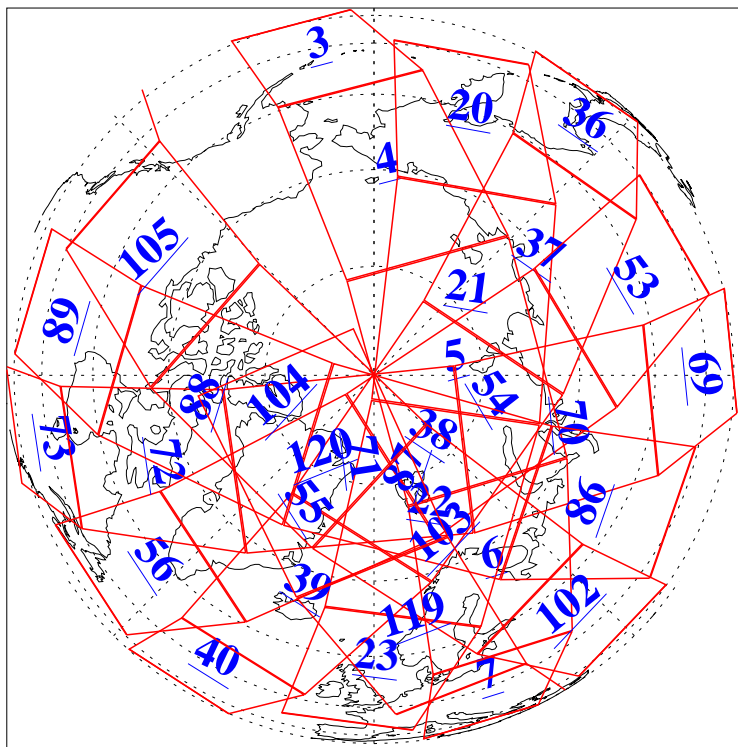

L1B Availability  
AMSU Granules: 240  
HSB Granules: 0  
AIRS Granules: 240

12 Feb 2008  
DoY 43  
Aqua Day 2110  
Granules: 1 to 120

Granules: 121 to 240

Legend: AMSU Available, HSB Available, AIRS Available

L1B Availability  
AMSU Granules: 240  
HSB Granules: 0  
AIRS Granules: 240

12 Feb 2008  
DoY 43  
Aqua Day 2110  
Ascending Granules

Descending Granules

Legend: AMSU Available, HSB Available, AIRS Available

L1B Availability  
 AMSU Granules: 240  
 HSB Granules: 0  
 AIRS Granules: 240

12 Feb 2008  
 DoY 43  
 Aqua Day 2110

Northern Hemisphere Granules

Southern Hemisphere Granules

Legend: AMSU Available, HSB Available, AIRS Available