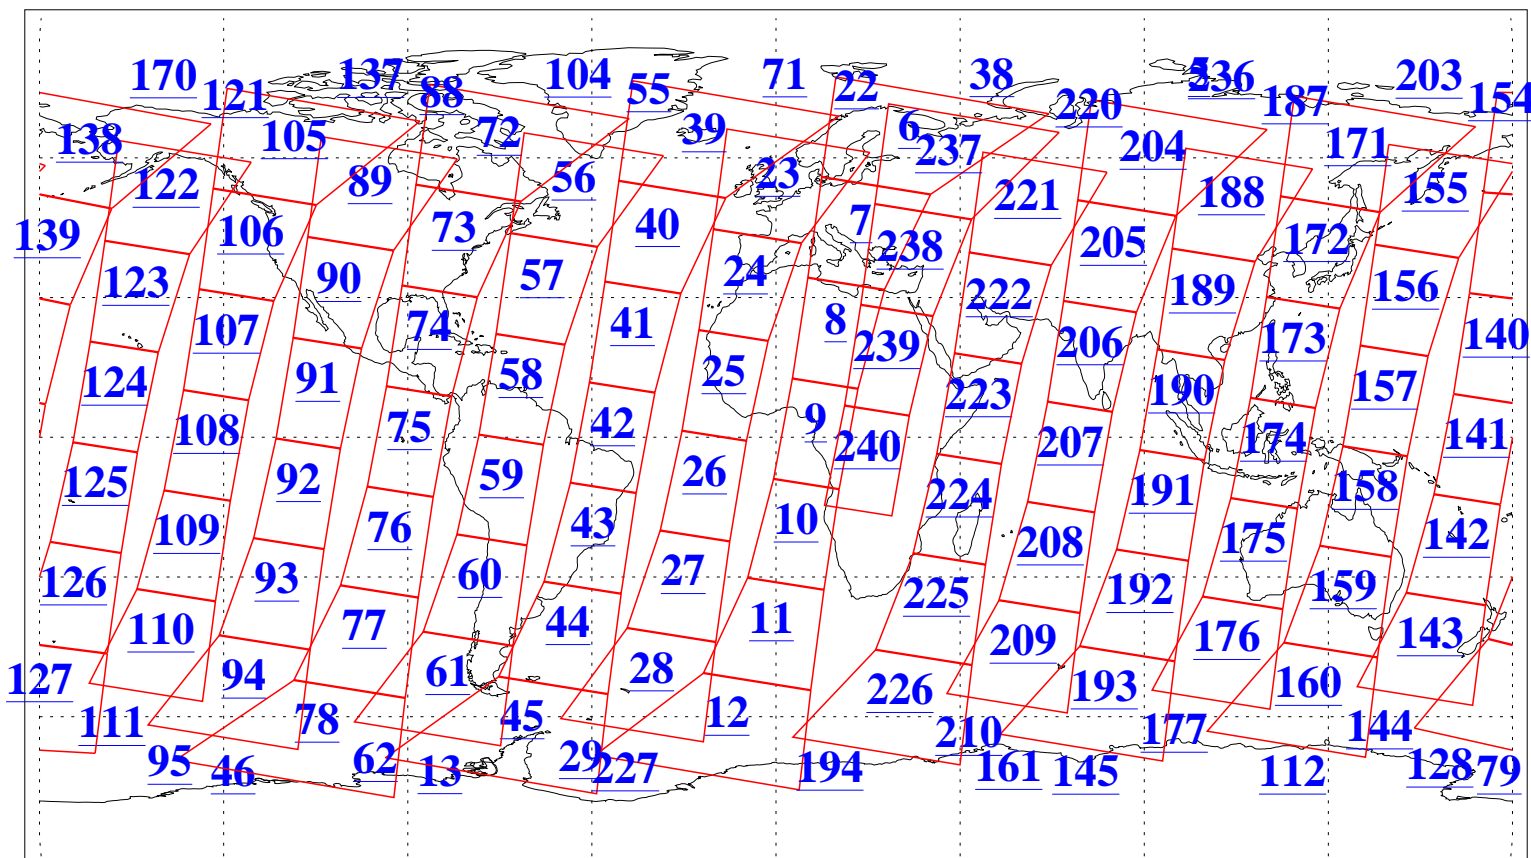

L1B Availability  
AMSU Granules: 240  
HSB Granules: 0  
AIRS Granules: 240

12 Feb 2008  
DoY 43  
Aqua Day 2110  
Granules: 1 to 120

Granules: 121 to 240

Legend: AMSU Available, HSB Available, AIRS Available

L1B Availability  
AMSU Granules: 240  
HSB Granules: 0  
AIRS Granules: 240

12 Feb 2008  
DoY 43  
Aqua Day 2110  
Ascending Granules

Descending Granules

Legend: AMSU Available, HSB Available, AIRS Available

L1B Availability  
 AMSU Granules: 240  
 HSB Granules: 0  
 AIRS Granules: 240

12 Feb 2008  
 DoY 43  
 Aqua Day 2110

Northern Hemisphere Granules

Southern Hemisphere Granules

Legend: AMSU Available, HSB Available, AIRS Available