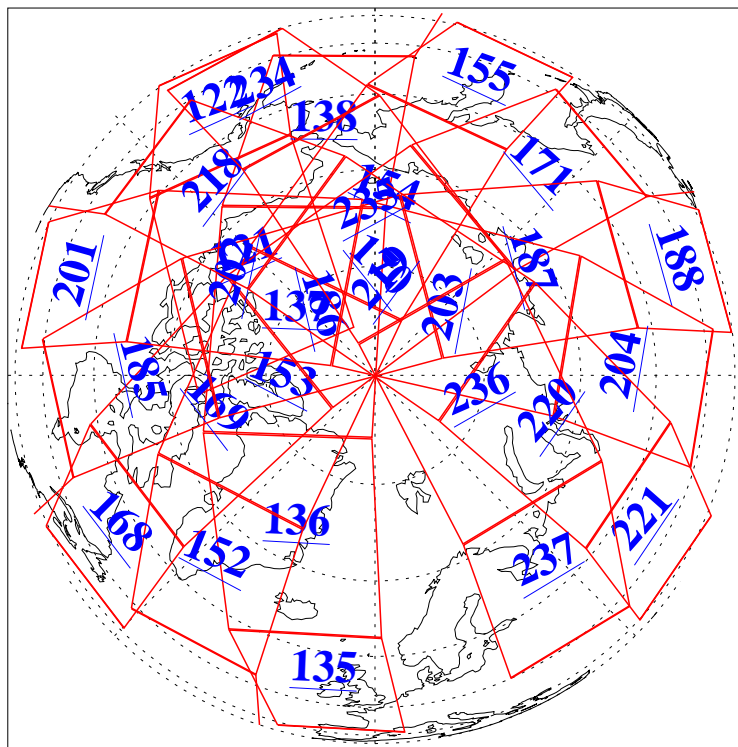

L1B Availability  
AMSU Granules: 240  
HSB Granules: 0  
AIRS Granules: 240

12 Feb 2008  
DoY 43  
Aqua Day 2110  
Granules: 1 to 120

Granules: 121 to 240

Legend: AMSU Available, HSB Available, AIRS Available

L1B Availability  
AMSU Granules: 240  
HSB Granules: 0  
AIRS Granules: 240

12 Feb 2008  
DoY 43  
Aqua Day 2110  
Ascending Granules

Descending Granules

Legend: AMSU Available, HSB Available, AIRS Available

L1B Availability  
 AMSU Granules: 240  
 HSB Granules: 0  
 AIRS Granules: 240

12 Feb 2008  
 DoY 43  
 Aqua Day 2110

Northern Hemisphere Granules

Southern Hemisphere Granules

Legend: AMSU Available, HSB Available, AIRS Available