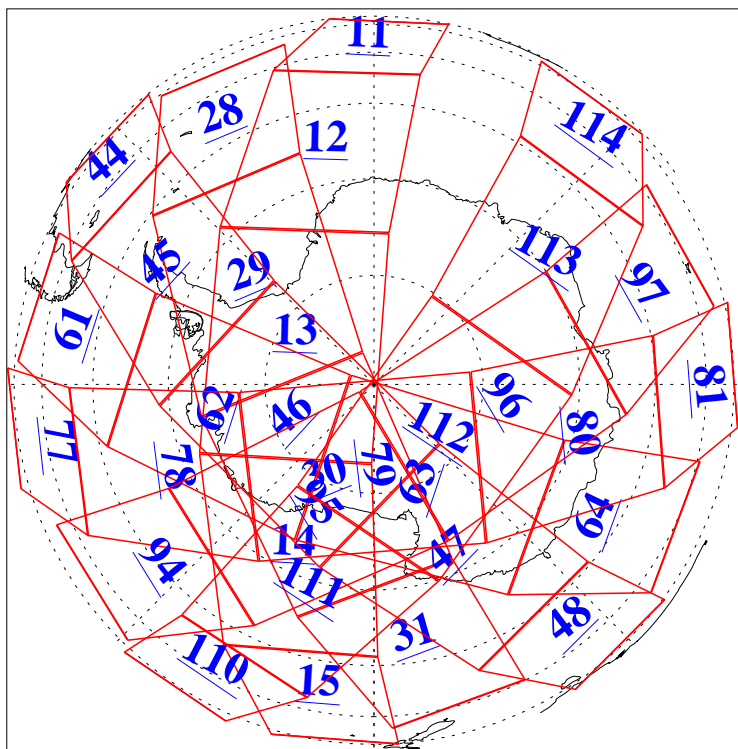

L1B Availability  
AMSU Granules: 240  
HSB Granules: 0  
AIRS Granules: 240

12 Feb 2008  
DoY 43  
Aqua Day 2110  
Granules: 1 to 120

Granules: 121 to 240

Legend: AMSU Available, HSB Available, AIRS Available

L1B Availability  
AMSU Granules: 240  
HSB Granules: 0  
AIRS Granules: 240

12 Feb 2008  
DoY 43  
Aqua Day 2110  
Ascending Granules

Descending Granules

Legend: AMSU Available, HSB Available, AIRS Available

L1B Availability  
 AMSU Granules: 240  
 HSB Granules: 0  
 AIRS Granules: 240

12 Feb 2008  
 DoY 43  
 Aqua Day 2110

Northern Hemisphere Granules

Southern Hemisphere Granules

Legend: AMSU Available, HSB Available, AIRS Available