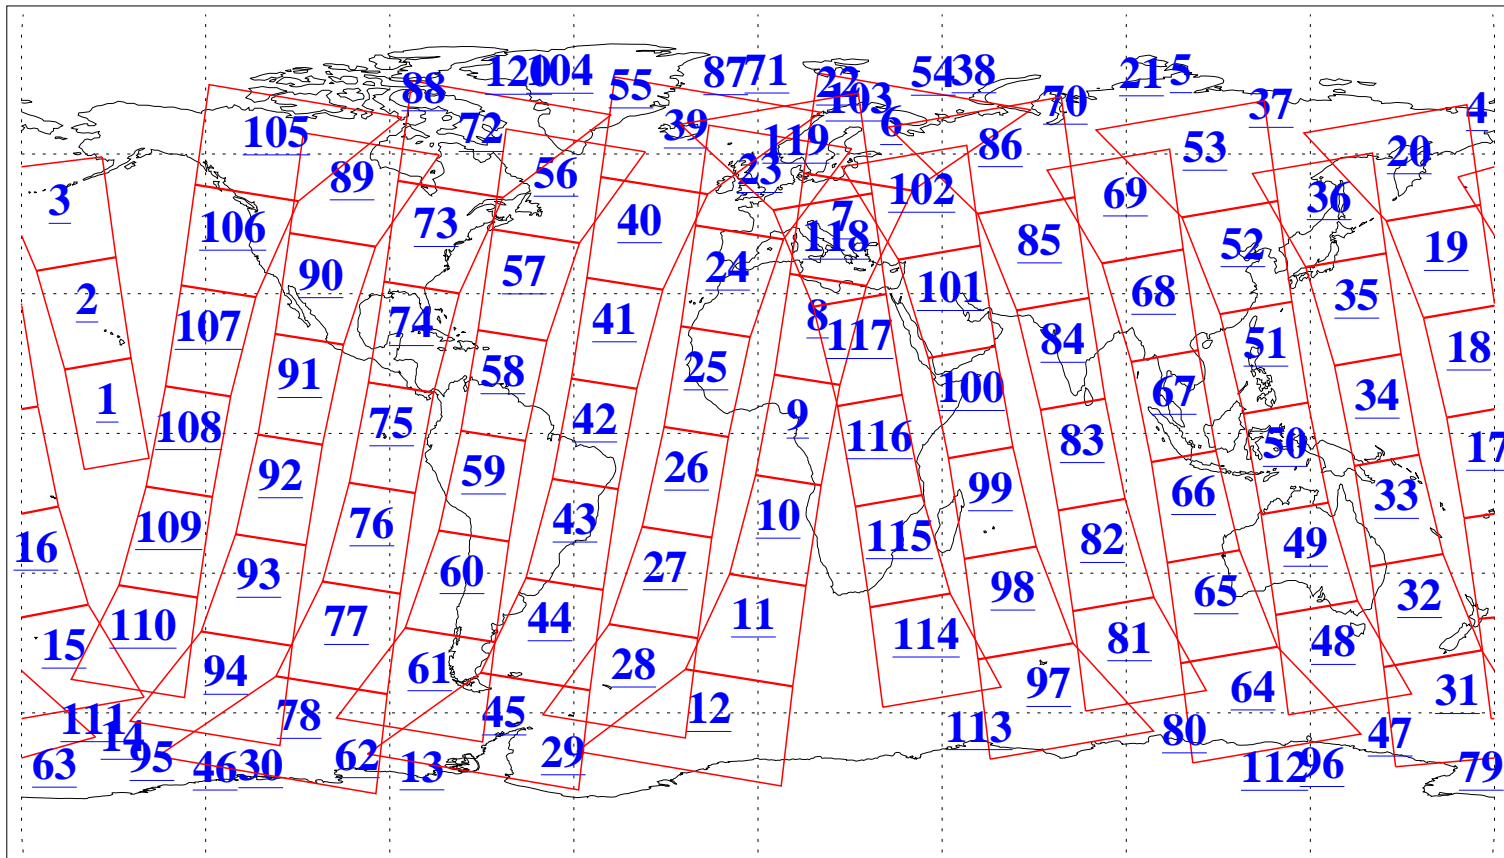

L1B Availability  
AMSU Granules: 240  
HSB Granules: 0  
AIRS Granules: 240

12 Feb 2008  
DoY 43  
Aqua Day 2110  
Granules: 1 to 120

Granules: 121 to 240

Legend: AMSU Available, HSB Available, AIRS Available

L1B Availability  
AMSU Granules: 240  
HSB Granules: 0  
AIRS Granules: 240

12 Feb 2008  
DoY 43  
Aqua Day 2110  
Ascending Granules

Descending Granules

Legend: AMSU Available, HSB Available, AIRS Available

L1B Availability  
 AMSU Granules: 240  
 HSB Granules: 0  
 AIRS Granules: 240

12 Feb 2008  
 DoY 43  
 Aqua Day 2110

Northern Hemisphere Granules

Southern Hemisphere Granules

Legend: AMSU Available, HSB Available, AIRS Available