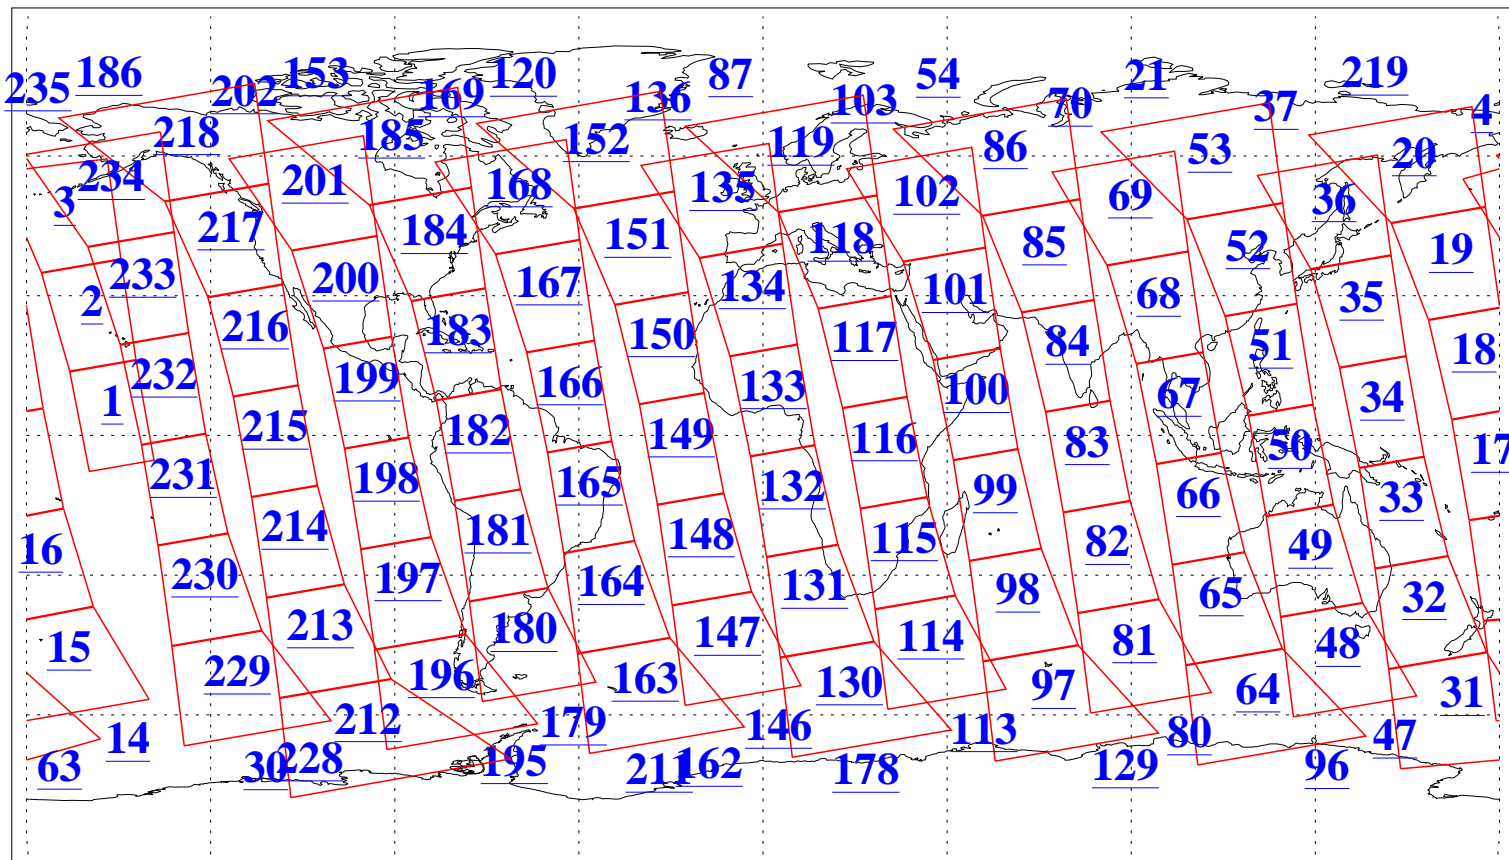

L1B Availability  
AMSU Granules: 240  
HSB Granules: 0  
AIRS Granules: 240

12 Feb 2008  
DoY 43  
Aqua Day 2110  
Granules: 1 to 120

Granules: 121 to 240

Legend: AMSU Available, HSB Available, AIRS Available

L1B Availability  
AMSU Granules: 240  
HSB Granules: 0  
AIRS Granules: 240

12 Feb 2008  
DoY 43  
Aqua Day 2110  
Ascending Granules

Descending Granules

Legend: AMSU Available, HSB Available, AIRS Available

L1B Availability  
 AMSU Granules: 240  
 HSB Granules: 0  
 AIRS Granules: 240

12 Feb 2008  
 DoY 43  
 Aqua Day 2110

Northern Hemisphere Granules

Southern Hemisphere Granules

Legend: AMSU Available, HSB Available, AIRS Available