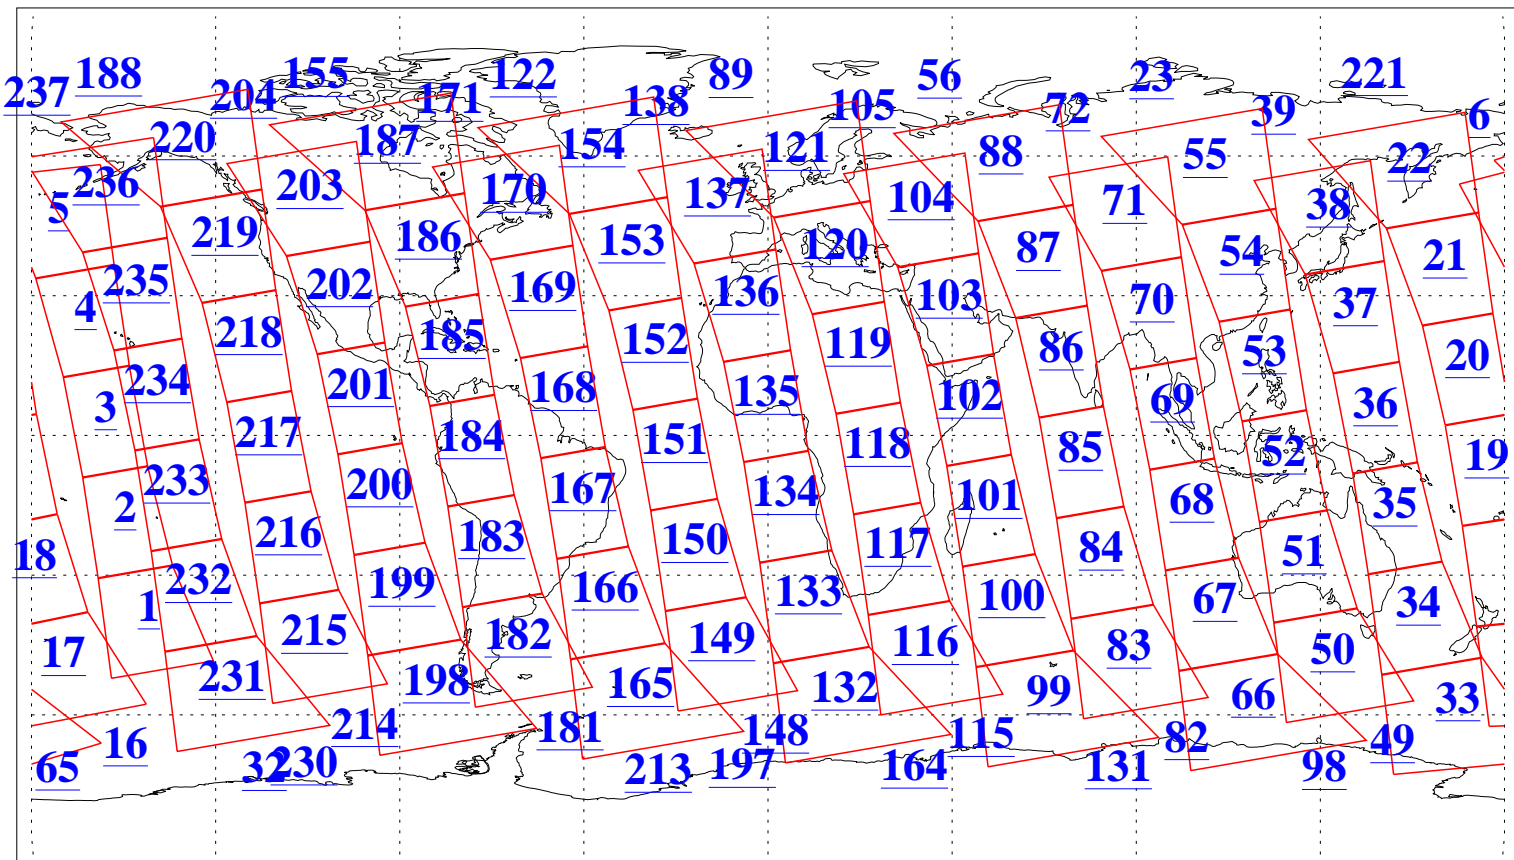

L1B Availability
AMSU Granules: 240
HSB Granules: 0
AIRS Granules: 240

10 Feb 2008
DoY 41
Aqua Day 2108
Granules: 1 to 120

Granules: 121 to 240

Legend: AMSU Available, HSB Available, AIRS Available

L1B Availability
AMSU Granules: 240
HSB Granules: 0
AIRS Granules: 240

10 Feb 2008
DoY 41
Aqua Day 2108
Ascending Granules

Descending Granules

Legend: AMSU Available, HSB Available, AIRS Available

L1B Availability
 AMSU Granules: 240
 HSB Granules: 0
 AIRS Granules: 240

10 Feb 2008
 DoY 41
 Aqua Day 2108

Northern Hemisphere Granules

Southern Hemisphere Granules

Legend: AMSU Available, HSB Available, AIRS Available