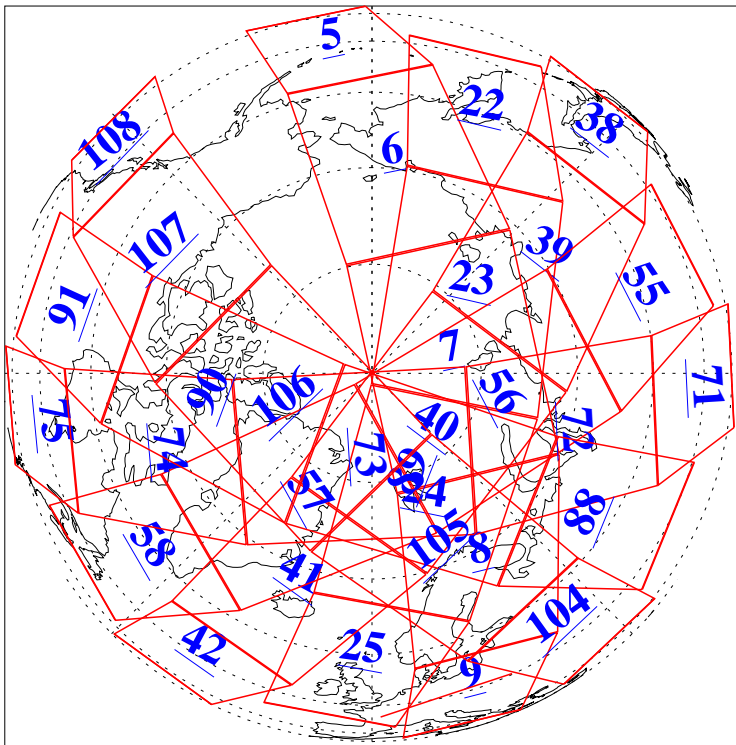

L1B Availability
AMSU Granules: 240
HSB Granules: 0
AIRS Granules: 240

10 Feb 2008
DoY 41
Aqua Day 2108
Granules: 1 to 120

Granules: 121 to 240

Legend: AMSU Available, HSB Available, AIRS Available

L1B Availability
AMSU Granules: 240
HSB Granules: 0
AIRS Granules: 240

10 Feb 2008
DoY 41
Aqua Day 2108
Ascending Granules

Descending Granules

Legend: AMSU Available, HSB Available, AIRS Available

L1B Availability
 AMSU Granules: 240
 HSB Granules: 0
 AIRS Granules: 240

10 Feb 2008
 DoY 41
 Aqua Day 2108

Northern Hemisphere Granules

Southern Hemisphere Granules

Legend: AMSU Available, HSB Available, AIRS Available