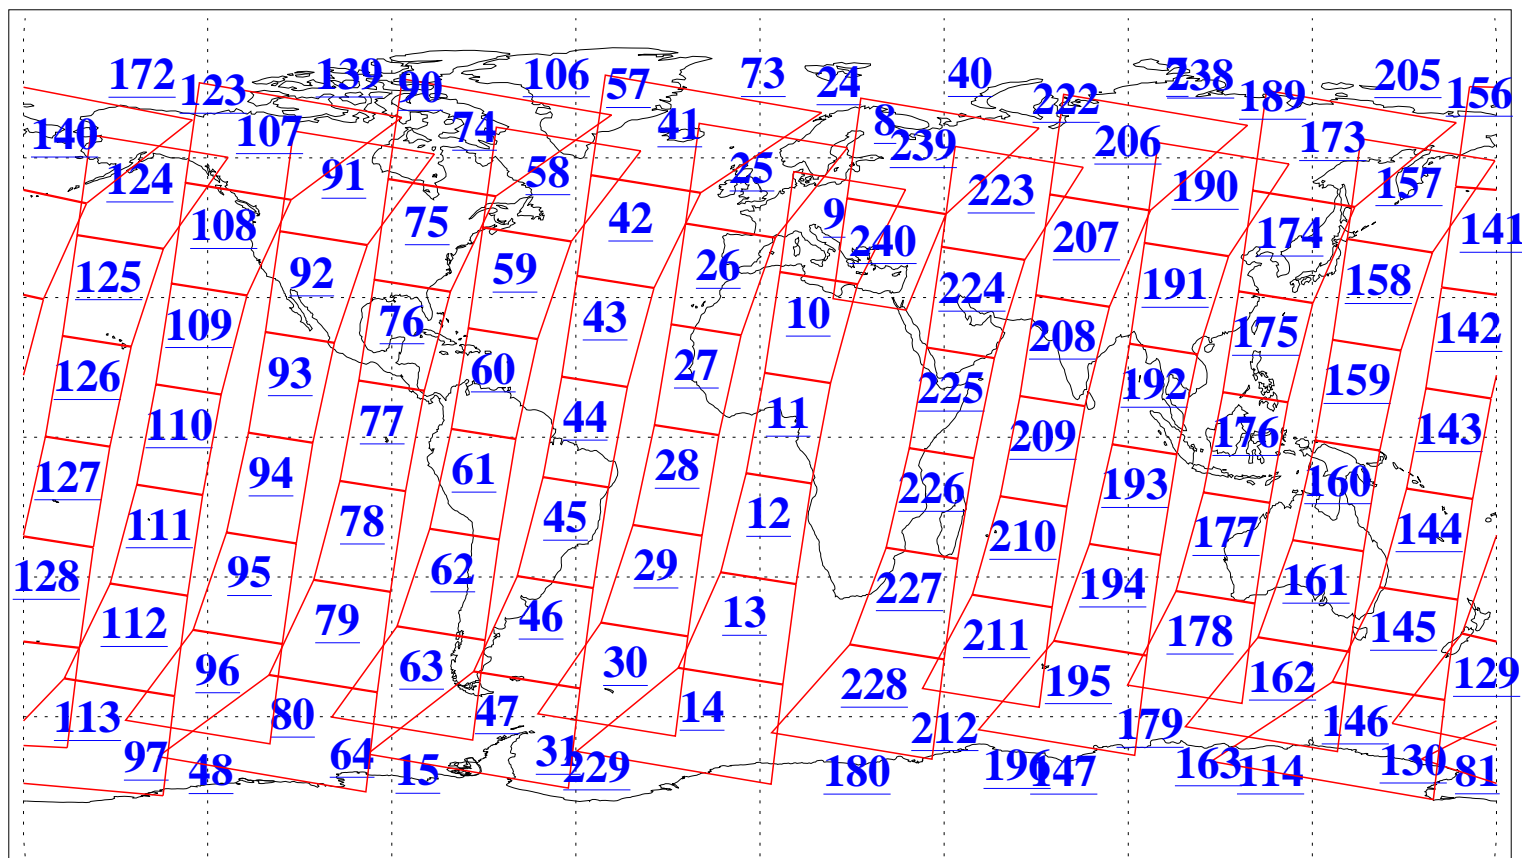

L1B Availability
AMSU Granules: 240
HSB Granules: 0
AIRS Granules: 240

10 Feb 2008
DoY 41
Aqua Day 2108
Granules: 1 to 120

Granules: 121 to 240

Legend: AMSU Available, HSB Available, AIRS Available

L1B Availability
AMSU Granules: 240
HSB Granules: 0
AIRS Granules: 240

10 Feb 2008
DoY 41
Aqua Day 2108
Ascending Granules

Descending Granules

Legend: AMSU Available, HSB Available, AIRS Available

L1B Availability
 AMSU Granules: 240
 HSB Granules: 0
 AIRS Granules: 240

10 Feb 2008
 DoY 41
 Aqua Day 2108