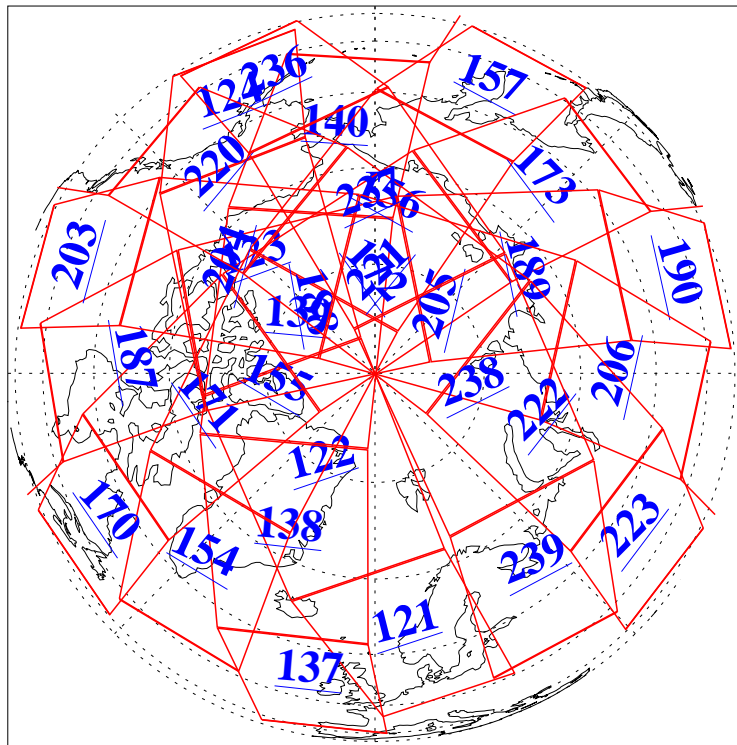

10 Feb 2008
DoY 41
Aqua Day 2108
Ascending Granules

Descending Granules

Legend: AMSU Available, HSB Available, AIRS Available

L1B Availability
 AMSU Granules: 240
 HSB Granules: 0
 AIRS Granules: 240

10 Feb 2008
 DoY 41
 Aqua Day 2108

Northern Hemisphere Granules

Southern Hemisphere Granules

Legend: AMSU Available, HSB Available, AIRS Available