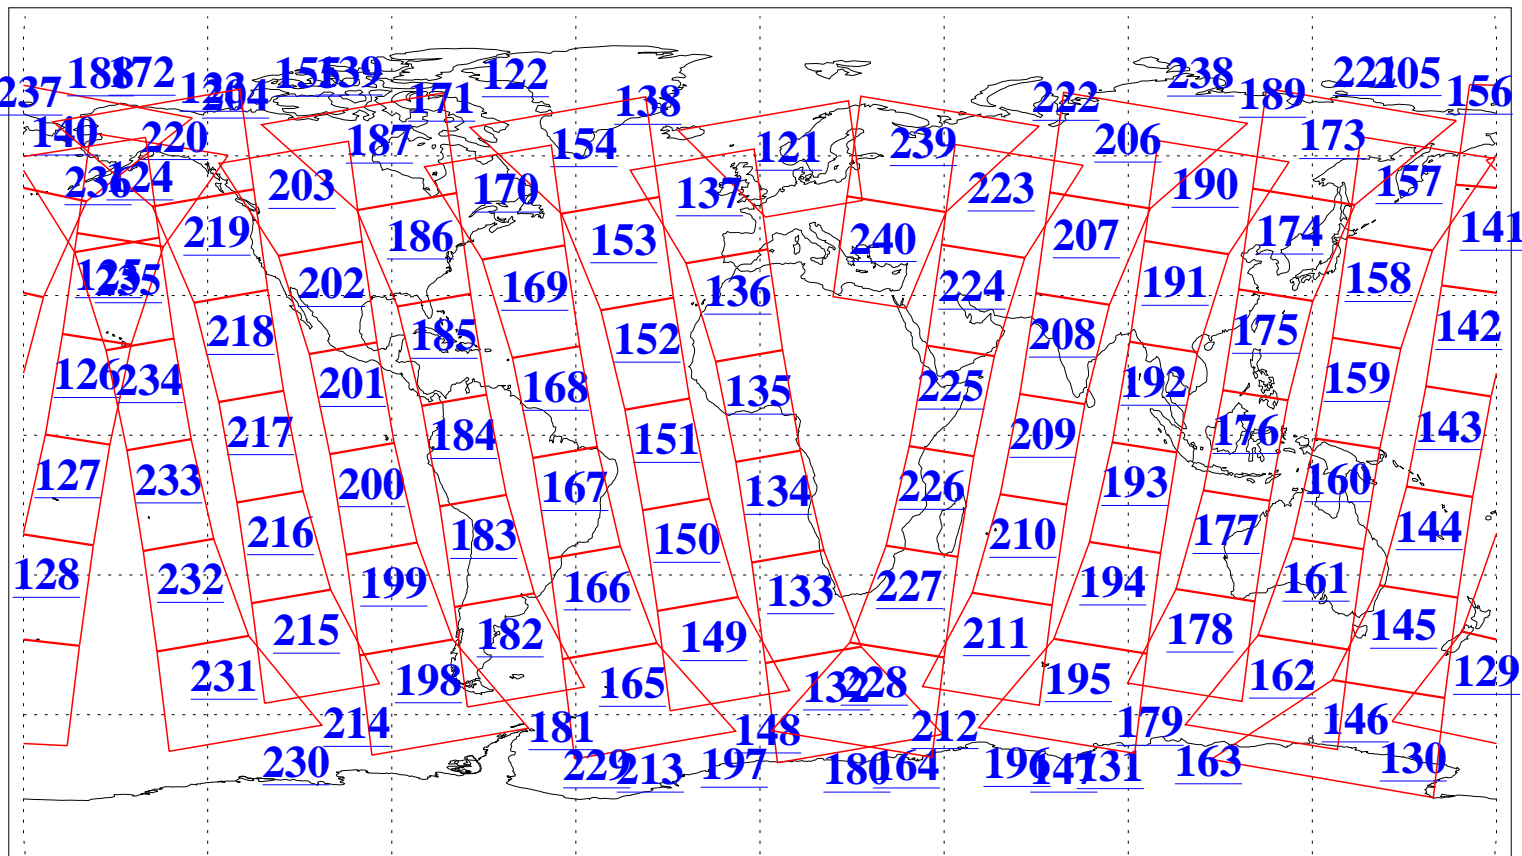

L1B Availability
AMSU Granules: 240
HSB Granules: 0
AIRS Granules: 240

10 Feb 2008
DoY 41
Aqua Day 2108
Granules: 1 to 120

Granules: 121 to 240

Legend: AMSU Available, HSB Available, AIRS Available

L1B Availability
AMSU Granules: 240
HSB Granules: 0
AIRS Granules: 240

10 Feb 2008
DoY 41
Aqua Day 2108
Ascending Granules

Descending Granules

Legend: AMSU Available, HSB Available, AIRS Available

L1B Availability
 AMSU Granules: 240
 HSB Granules: 0
 AIRS Granules: 240

10 Feb 2008
 DoY 41
 Aqua Day 2108

Northern Hemisphere Granules

Southern Hemisphere Granules

Legend: AMSU Available, HSB Available, AIRS Available