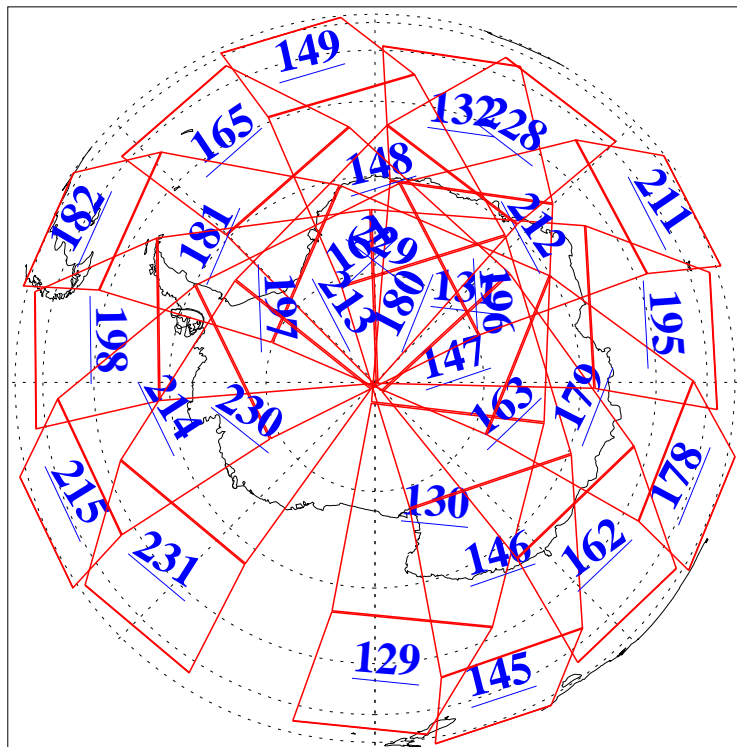

L1B Availability
AMSU Granules: 240
HSB Granules: 0
AIRS Granules: 240

10 Feb 2008
DoY 41
Aqua Day 2108
Granules: 1 to 120

Granules: 121 to 240

Legend: AMSU Available, HSB Available, AIRS Available

L1B Availability
AMSU Granules: 240
HSB Granules: 0
AIRS Granules: 240

10 Feb 2008
DoY 41
Aqua Day 2108
Ascending Granules

Descending Granules

Legend: AMSU Available, HSB Available, AIRS Available

L1B Availability
 AMSU Granules: 240
 HSB Granules: 0
 AIRS Granules: 240

10 Feb 2008
 DoY 41
 Aqua Day 2108

Northern Hemisphere Granules

Southern Hemisphere Granules

Legend: AMSU Available, HSB Available, AIRS Available