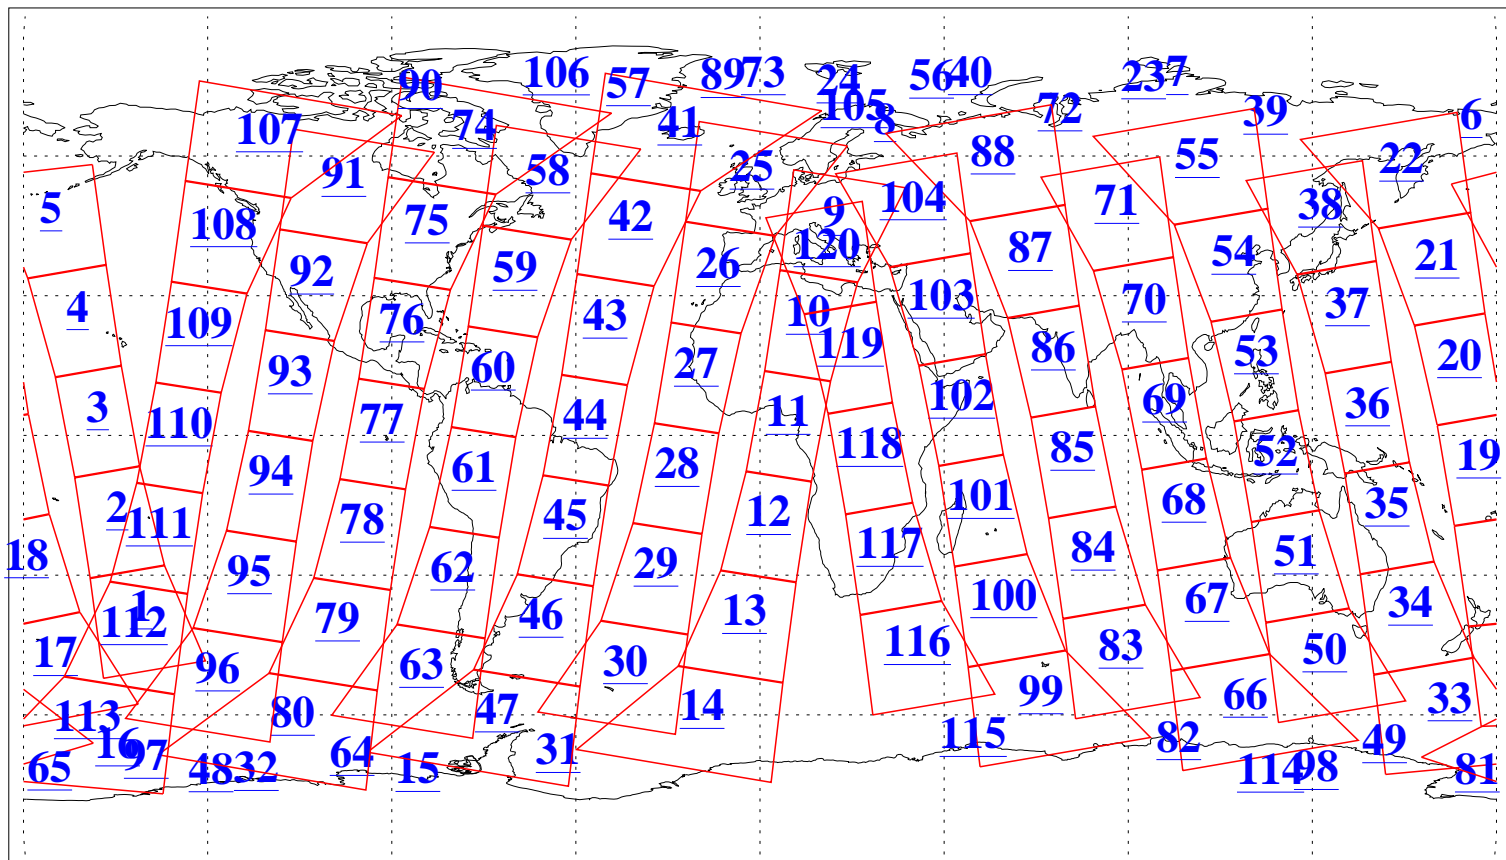

L1B Availability
AMSU Granules: 240
HSB Granules: 0
AIRS Granules: 240

10 Feb 2008
DoY 41
Aqua Day 2108
Granules: 1 to 120

Granules: 121 to 240

Legend: AMSU Available, HSB Available, AIRS Available

L1B Availability
AMSU Granules: 240
HSB Granules: 0
AIRS Granules: 240

10 Feb 2008
DoY 41
Aqua Day 2108
Ascending Granules

Descending Granules

Legend: AMSU Available, HSB Available, AIRS Available

L1B Availability
 AMSU Granules: 240
 HSB Granules: 0
 AIRS Granules: 240

10 Feb 2008
 DoY 41
 Aqua Day 2108

Northern Hemisphere Granules

Southern Hemisphere Granules

Legend: AMSU Available, HSB Available, AIRS Available