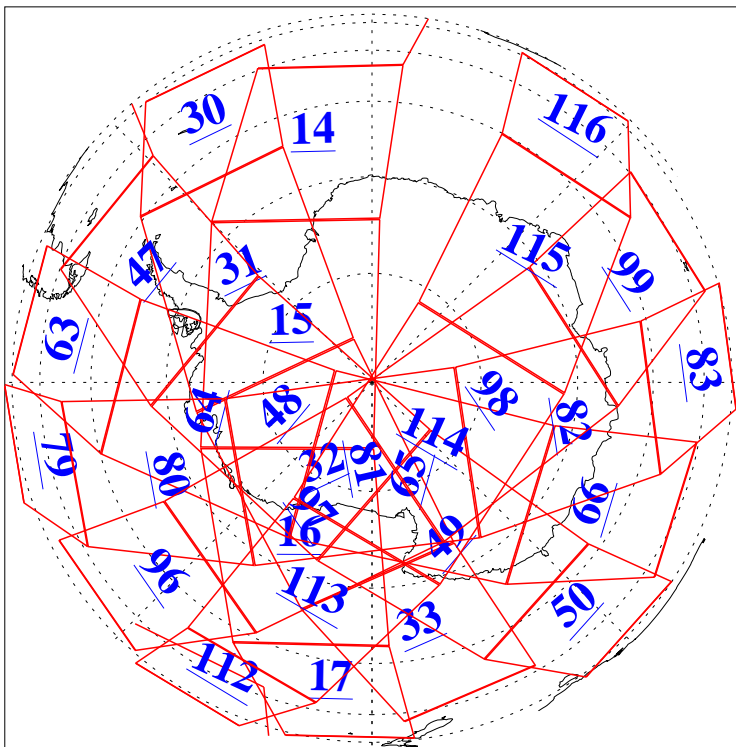

L1B Availability
AMSU Granules: 240
HSB Granules: 0
AIRS Granules: 240

10 Feb 2008
DoY 41
Aqua Day 2108
Granules: 1 to 120

Granules: 121 to 240

Legend: AMSU Available, HSB Available, AIRS Available

L1B Availability
AMSU Granules: 240
HSB Granules: 0
AIRS Granules: 240

10 Feb 2008
DoY 41
Aqua Day 2108
Ascending Granules

Descending Granules

Legend: AMSU Available, HSB Available, AIRS Available

L1B Availability
 AMSU Granules: 240
 HSB Granules: 0
 AIRS Granules: 240

10 Feb 2008
 DoY 41
 Aqua Day 2108

Northern Hemisphere Granules

Southern Hemisphere Granules

Legend: AMSU Available, HSB Available, AIRS Available