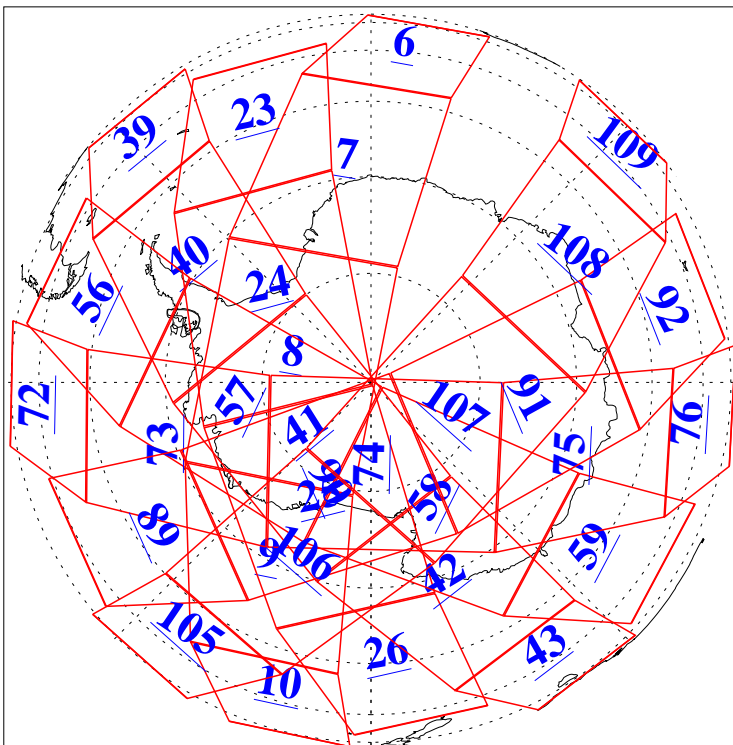

L1B Availability
AMSU Granules: 240
HSB Granules: 0
AIRS Granules: 240

9 Feb 2008
DoY 40
Aqua Day 2107
Granules: 1 to 120

Granules: 121 to 240

Legend: AMSU Available, HSB Available, AIRS Available

L1B Availability
AMSU Granules: 240
HSB Granules: 0
AIRS Granules: 240

9 Feb 2008
DoY 40
Aqua Day 2107
Ascending Granules

Descending Granules

Legend: AMSU Available, HSB Available, AIRS Available

L1B Availability
 AMSU Granules: 240
 HSB Granules: 0
 AIRS Granules: 240

9 Feb 2008
 DoY 40
 Aqua Day 2107

Northern Hemisphere Granules

Southern Hemisphere Granules

Legend: AMSU Available, HSB Available, AIRS Available