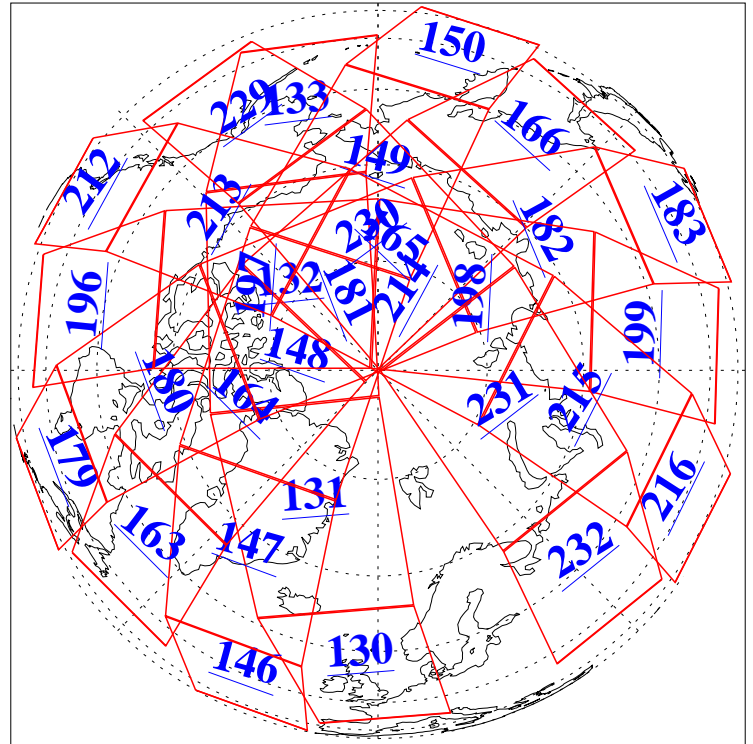

9 Feb 2008
DoY 40
Aqua Day 2107
Ascending Granules

Descending Granules

Legend: AMSU Available, HSB Available, AIRS Available

L1B Availability
 AMSU Granules: 240
 HSB Granules: 0
 AIRS Granules: 240

9 Feb 2008
 DoY 40
 Aqua Day 2107

Northern Hemisphere Granules

Southern Hemisphere Granules

Legend: AMSU Available, HSB Available, AIRS Available