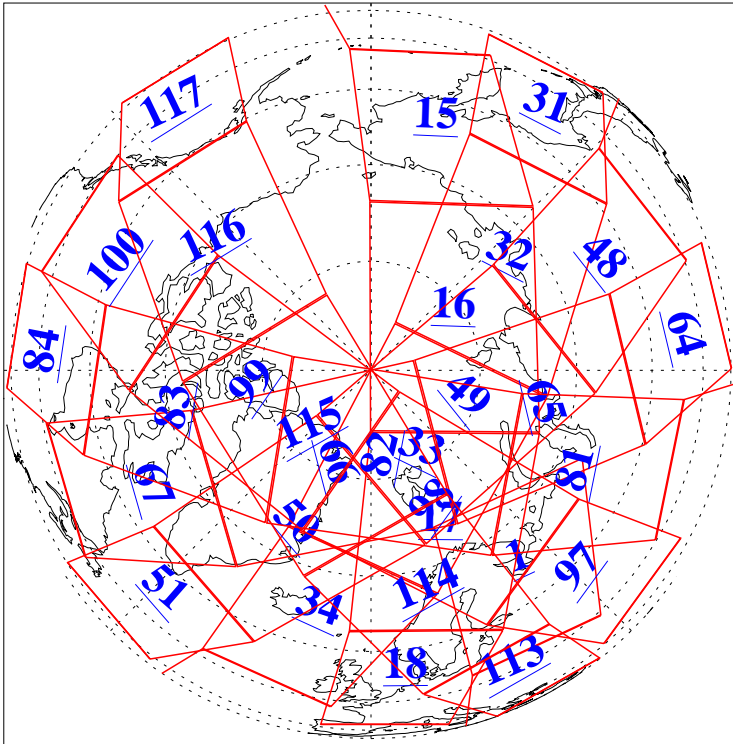

L1B Availability
AMSU Granules: 240
HSB Granules: 0
AIRS Granules: 240

9 Feb 2008
DoY 40
Aqua Day 2107
Granules: 1 to 120

Granules: 121 to 240

Legend: AMSU Available, HSB Available, AIRS Available

L1B Availability
AMSU Granules: 240
HSB Granules: 0
AIRS Granules: 240

9 Feb 2008
DoY 40
Aqua Day 2107
Ascending Granules

Descending Granules

Legend: AMSU Available, HSB Available, AIRS Available

L1B Availability
 AMSU Granules: 240
 HSB Granules: 0
 AIRS Granules: 240

9 Feb 2008
 DoY 40
 Aqua Day 2107

Northern Hemisphere Granules

Southern Hemisphere Granules

Legend: AMSU Available, HSB Available, AIRS Available