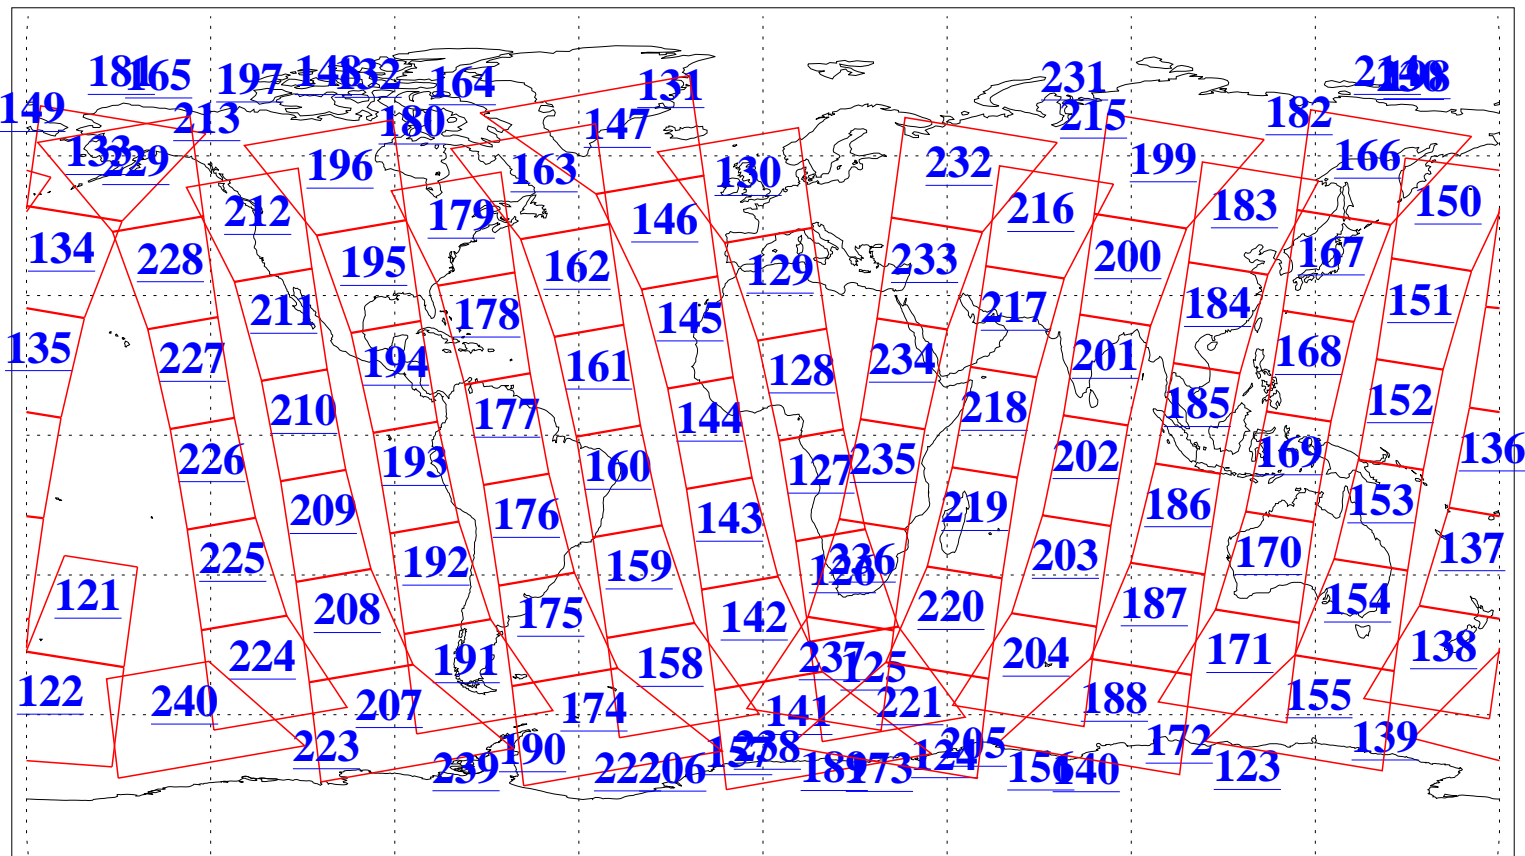

L1B Availability
AMSU Granules: 240
HSB Granules: 0
AIRS Granules: 240

9 Feb 2008
DoY 40
Aqua Day 2107
Granules: 1 to 120

Granules: 121 to 240

Legend: AMSU Available, HSB Available, AIRS Available

L1B Availability
AMSU Granules: 240
HSB Granules: 0
AIRS Granules: 240

9 Feb 2008
DoY 40
Aqua Day 2107
Ascending Granules

Descending Granules

Legend: AMSU Available, HSB Available, AIRS Available

L1B Availability
 AMSU Granules: 240
 HSB Granules: 0
 AIRS Granules: 240

9 Feb 2008
 DoY 40
 Aqua Day 2107

Northern Hemisphere Granules

Southern Hemisphere Granules

Legend: AMSU Available, HSB Available, AIRS Available