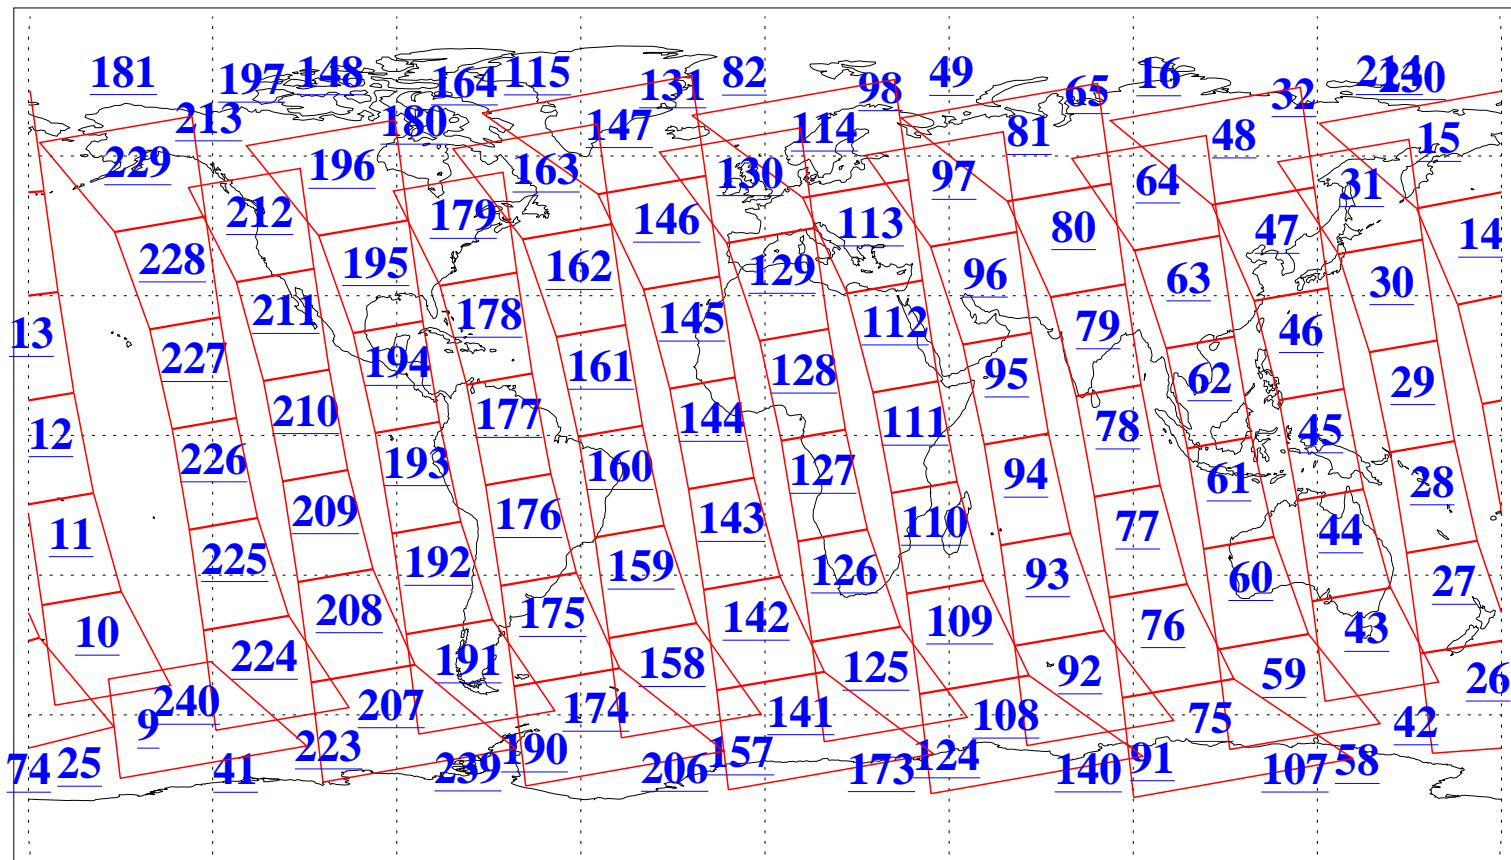

L1B Availability
AMSU Granules: 240
HSB Granules: 0
AIRS Granules: 240

9 Feb 2008
DoY 40
Aqua Day 2107
Granules: 1 to 120

Granules: 121 to 240

Legend: AMSU Available, HSB Available, AIRS Available

L1B Availability
AMSU Granules: 240
HSB Granules: 0
AIRS Granules: 240

9 Feb 2008
DoY 40
Aqua Day 2107
Ascending Granules

Descending Granules

Legend: AMSU Available, HSB Available, AIRS Available

L1B Availability
 AMSU Granules: 240
 HSB Granules: 0
 AIRS Granules: 240

9 Feb 2008
 DoY 40
 Aqua Day 2107

Northern Hemisphere Granules

Southern Hemisphere Granules

Legend: AMSU Available, HSB Available, AIRS Available