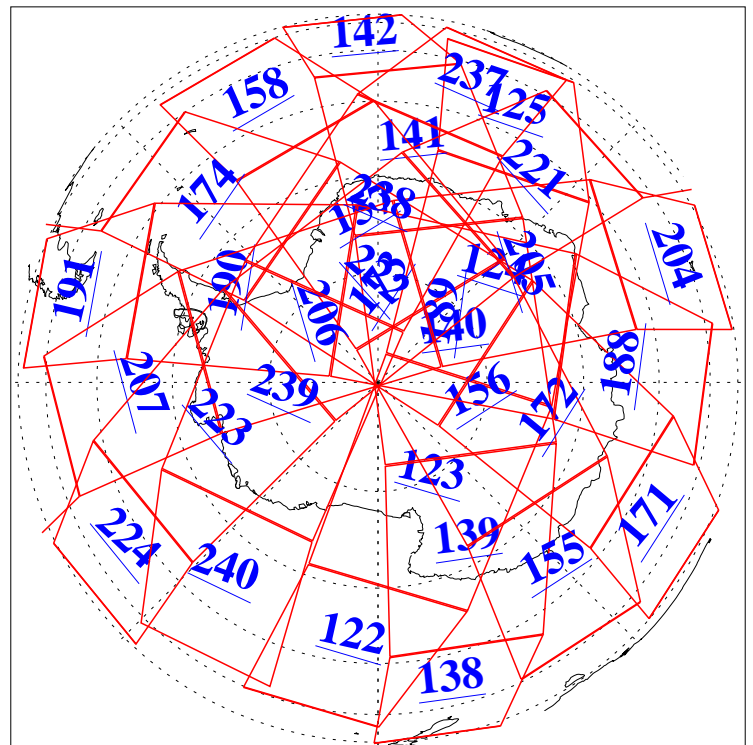

L1B Availability
AMSU Granules: 240
HSB Granules: 0
AIRS Granules: 240

9 Feb 2008
DoY 40
Aqua Day 2107
Granules: 1 to 120

Granules: 121 to 240

Legend: AMSU Available, HSB Available, AIRS Available

L1B Availability
AMSU Granules: 240
HSB Granules: 0
AIRS Granules: 240

9 Feb 2008
DoY 40
Aqua Day 2107
Ascending Granules

Descending Granules

Legend: AMSU Available, HSB Available, AIRS Available

L1B Availability
 AMSU Granules: 240
 HSB Granules: 0
 AIRS Granules: 240

9 Feb 2008
 DoY 40
 Aqua Day 2107

Northern Hemisphere Granules

Southern Hemisphere Granules

Legend: AMSU Available, HSB Available, AIRS Available