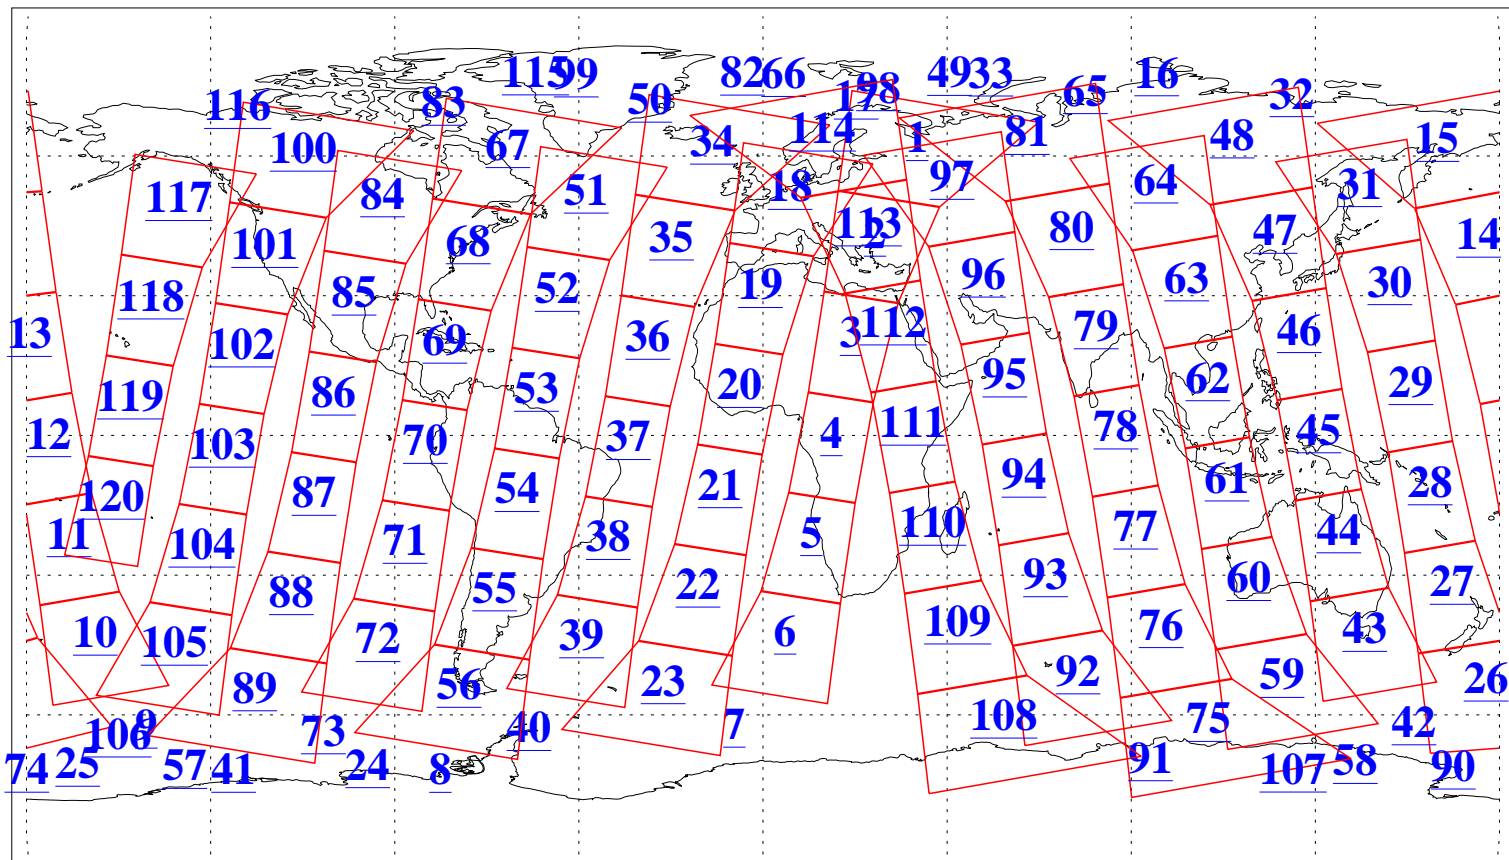

L1B Availability
AMSU Granules: 240
HSB Granules: 0
AIRS Granules: 240

9 Feb 2008
DoY 40
Aqua Day 2107
Granules: 1 to 120

Granules: 121 to 240

Legend: AMSU Available, HSB Available, AIRS Available

L1B Availability
AMSU Granules: 240
HSB Granules: 0
AIRS Granules: 240

9 Feb 2008
DoY 40
Aqua Day 2107
Ascending Granules

Descending Granules

Legend: AMSU Available, HSB Available, AIRS Available

L1B Availability
 AMSU Granules: 240
 HSB Granules: 0
 AIRS Granules: 240

9 Feb 2008
 DoY 40
 Aqua Day 2107

Northern Hemisphere Granules

Southern Hemisphere Granules

Legend: AMSU Available, HSB Available, AIRS Available