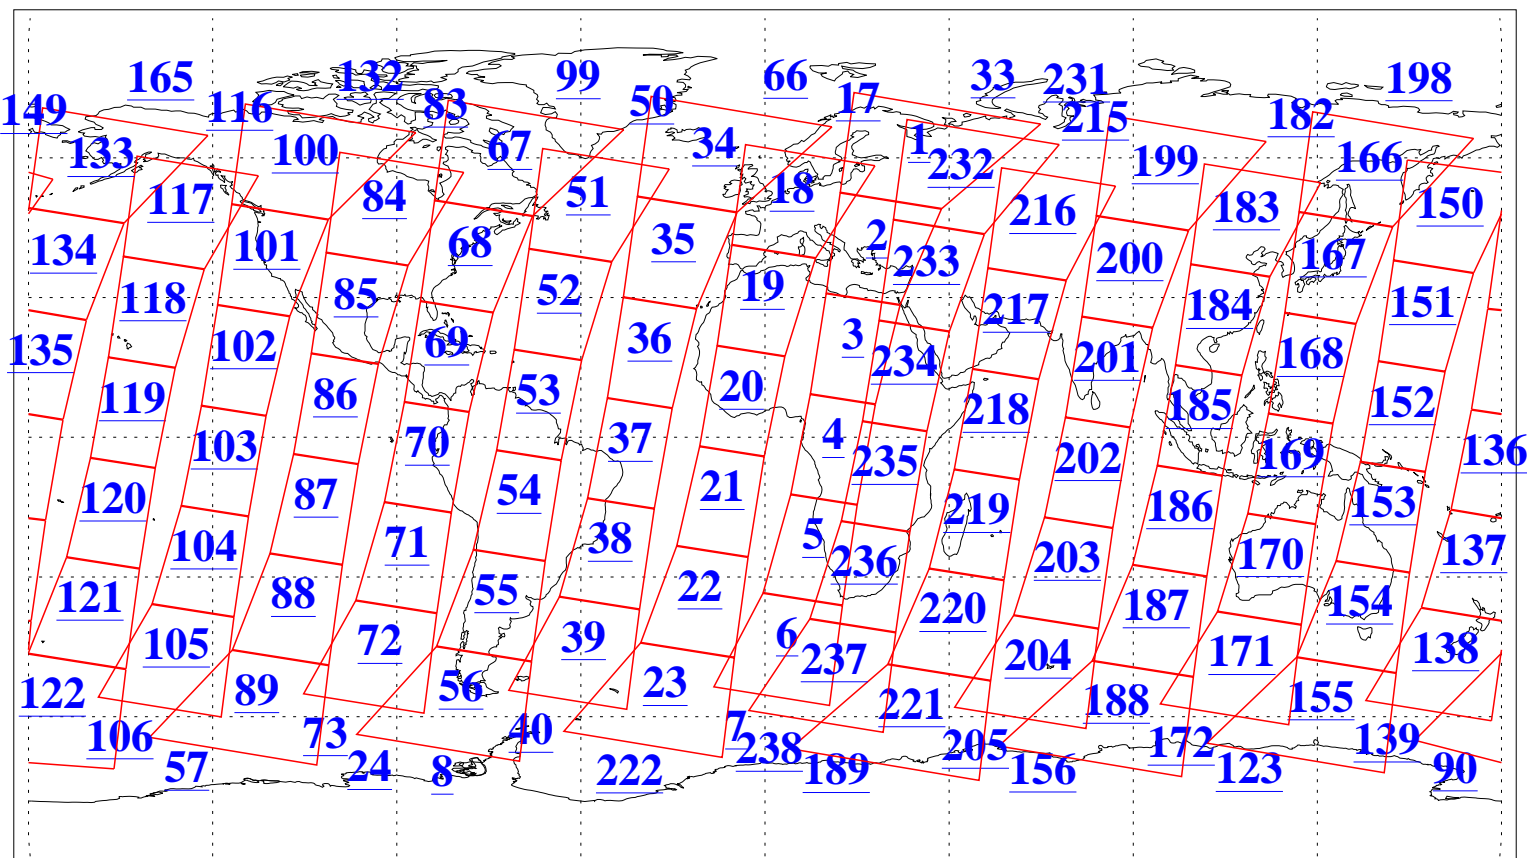

L1B Availability
AMSU Granules: 240
HSB Granules: 0
AIRS Granules: 240

9 Feb 2008
DoY 40
Aqua Day 2107
Granules: 1 to 120

Granules: 121 to 240

Legend: AMSU Available, HSB Available, AIRS Available

L1B Availability
AMSU Granules: 240
HSB Granules: 0
AIRS Granules: 240

9 Feb 2008
DoY 40
Aqua Day 2107
Ascending Granules

Descending Granules

Legend: AMSU Available, HSB Available, AIRS Available

L1B Availability
 AMSU Granules: 240
 HSB Granules: 0
 AIRS Granules: 240

9 Feb 2008
 DoY 40
 Aqua Day 2107

Northern Hemisphere Granules

Southern Hemisphere Granules

Legend: AMSU Available, HSB Available, AIRS Available