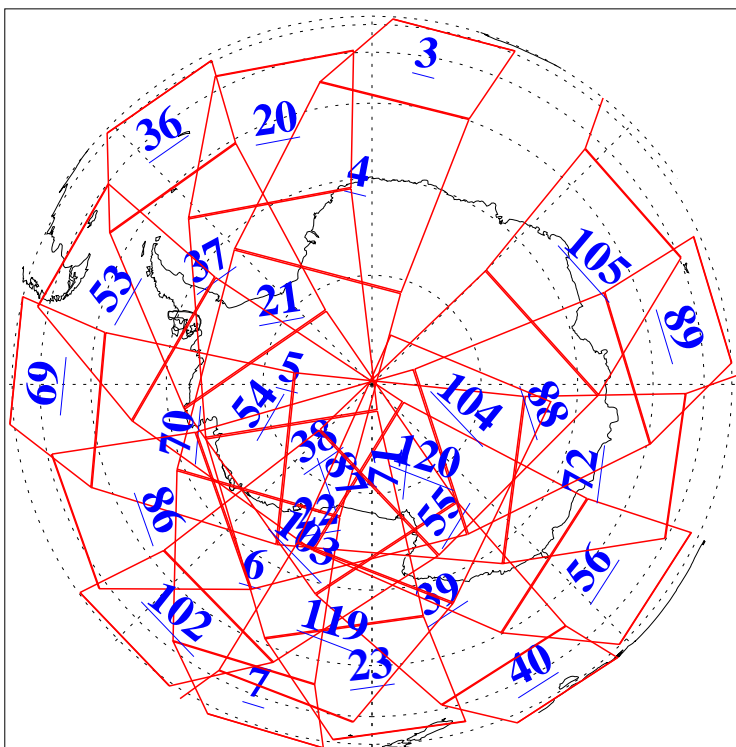

L1B Availability  
AMSU Granules: 240  
HSB Granules: 0  
AIRS Granules: 240

4 Feb 2008  
DoY 35  
Aqua Day 2102  
Granules: 1 to 120

Granules: 121 to 240

Legend: AMSU Available, HSB Available, AIRS Available

L1B Availability  
AMSU Granules: 240  
HSB Granules: 0  
AIRS Granules: 240

4 Feb 2008  
DoY 35  
Aqua Day 2102

Ascending Granules

Descending Granules

Legend: AMSU Available, HSB Available, AIRS Available

L1B Availability  
 AMSU Granules: 240  
 HSB Granules: 0  
 AIRS Granules: 240

4 Feb 2008  
 DoY 35  
 Aqua Day 2102

Northern Hemisphere Granules

Southern Hemisphere Granules

Legend: AMSU Available, HSB Available, AIRS Available