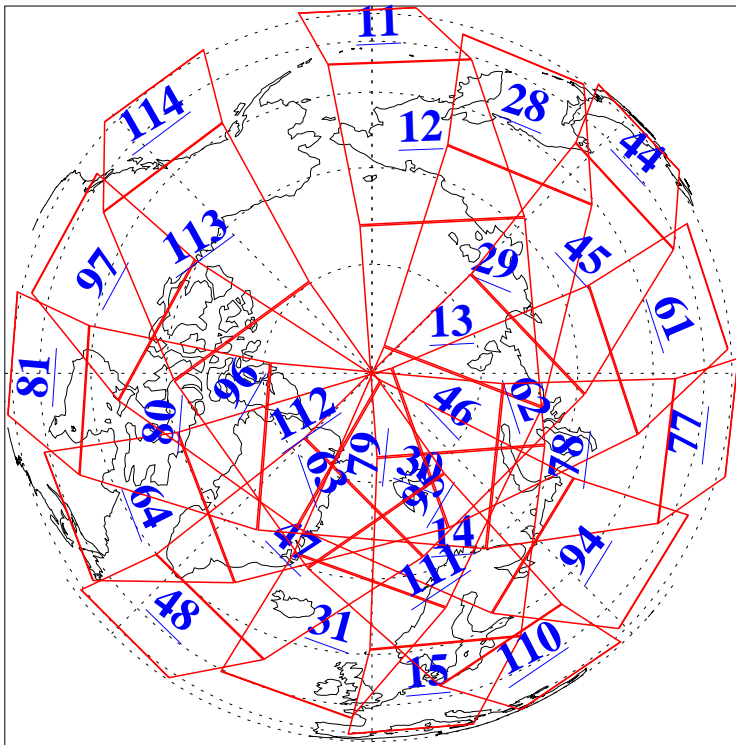

L1B Availability  
AMSU Granules: 240  
HSB Granules: 0  
AIRS Granules: 240

4 Feb 2008  
DoY 35  
Aqua Day 2102  
Granules: 1 to 120

Granules: 121 to 240

Legend: AMSU Available, HSB Available, AIRS Available

L1B Availability  
AMSU Granules: 240  
HSB Granules: 0  
AIRS Granules: 240

4 Feb 2008  
DoY 35  
Aqua Day 2102

Ascending Granules

Descending Granules

Legend: AMSU Available, HSB Available, AIRS Available

L1B Availability  
 AMSU Granules: 240  
 HSB Granules: 0  
 AIRS Granules: 240

4 Feb 2008  
 DoY 35  
 Aqua Day 2102

Northern Hemisphere Granules

Southern Hemisphere Granules

Legend: AMSU Available, HSB Available, AIRS Available