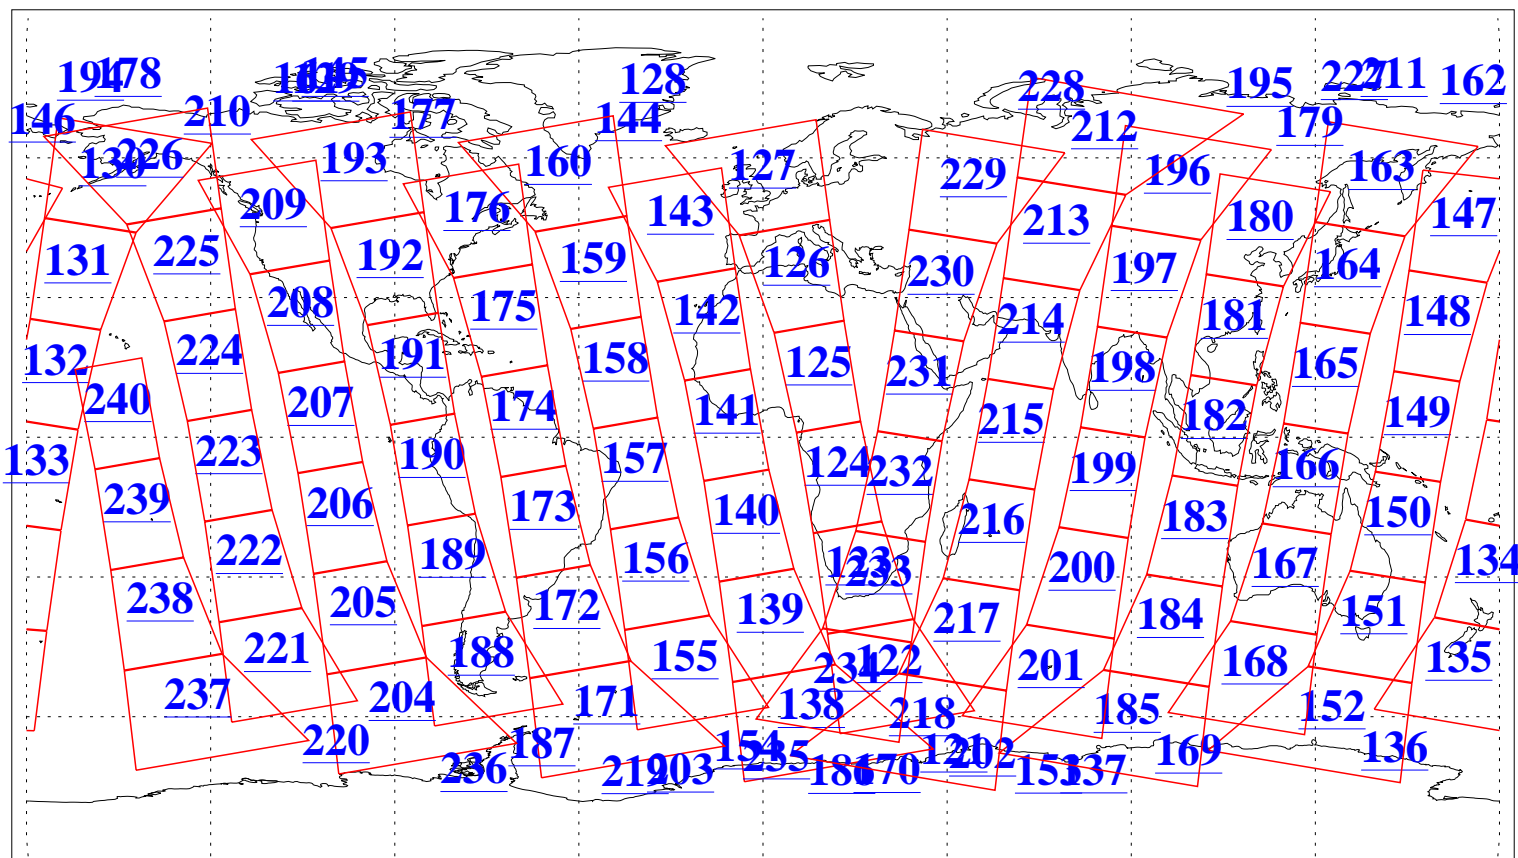

L1B Availability  
AMSU Granules: 240  
HSB Granules: 0  
AIRS Granules: 240

4 Feb 2008  
DoY 35  
Aqua Day 2102  
Granules: 1 to 120

Granules: 121 to 240

Legend: AMSU Available, HSB Available, AIRS Available

L1B Availability  
AMSU Granules: 240  
HSB Granules: 0  
AIRS Granules: 240

4 Feb 2008  
DoY 35  
Aqua Day 2102

Ascending Granules

Descending Granules

Legend: AMSU Available, HSB Available, AIRS Available

L1B Availability  
 AMSU Granules: 240  
 HSB Granules: 0  
 AIRS Granules: 240

4 Feb 2008  
 DoY 35  
 Aqua Day 2102

Northern Hemisphere Granules

Southern Hemisphere Granules

Legend: AMSU Available, HSB Available, AIRS Available