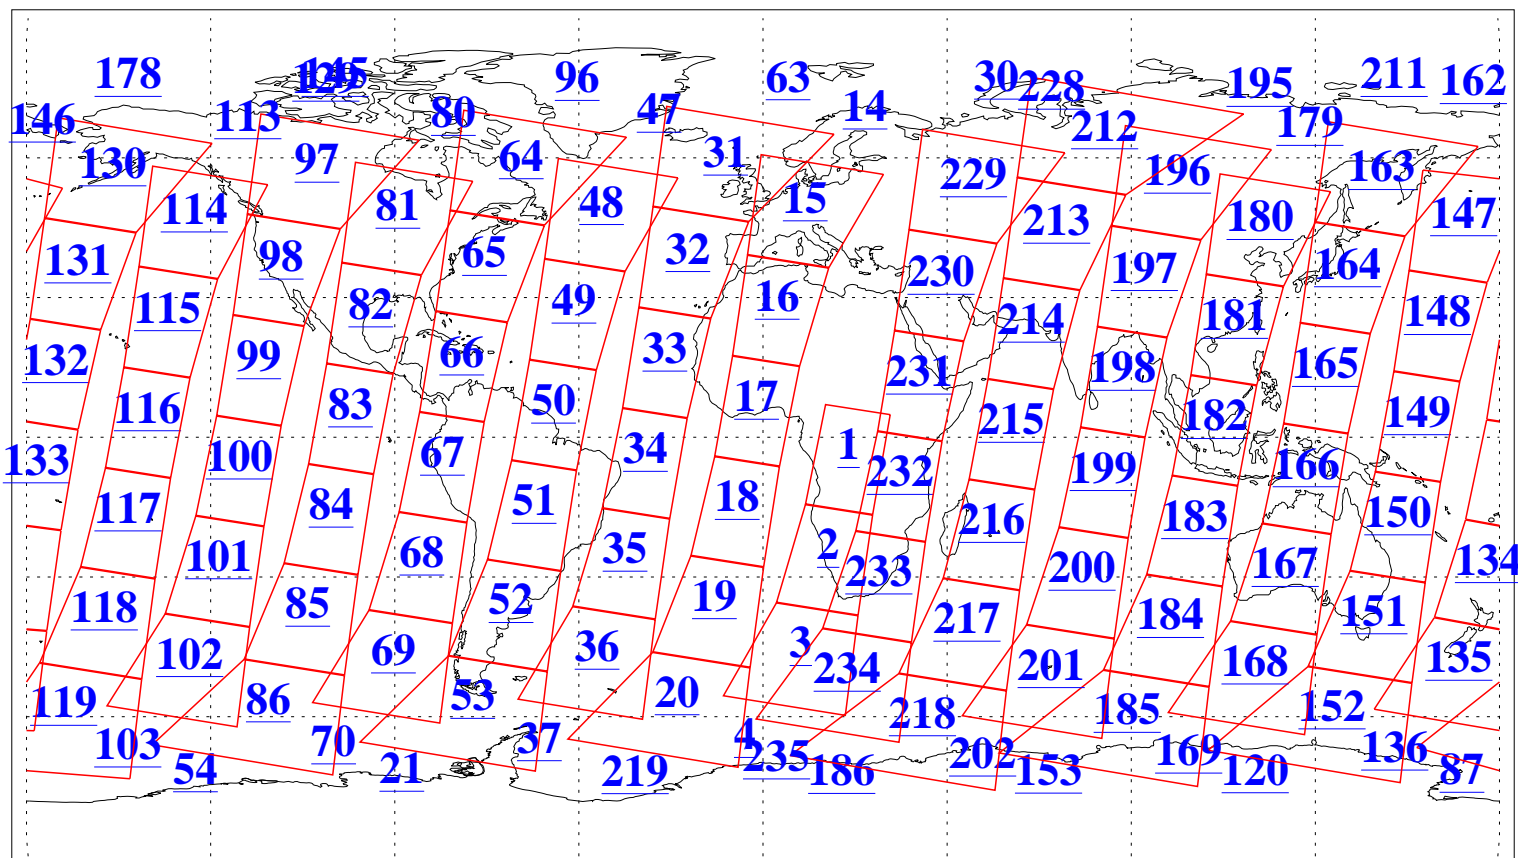

L1B Availability  
AMSU Granules: 240  
HSB Granules: 0  
AIRS Granules: 240

4 Feb 2008  
DoY 35  
Aqua Day 2102  
Granules: 1 to 120

Granules: 121 to 240

Legend: AMSU Available, HSB Available, AIRS Available

L1B Availability  
AMSU Granules: 240  
HSB Granules: 0  
AIRS Granules: 240

4 Feb 2008  
DoY 35  
Aqua Day 2102

Ascending Granules

Descending Granules

Legend: AMSU Available, HSB Available, AIRS Available

L1B Availability  
 AMSU Granules: 240  
 HSB Granules: 0  
 AIRS Granules: 240

4 Feb 2008  
 DoY 35  
 Aqua Day 2102

Northern Hemisphere Granules

Southern Hemisphere Granules

Legend: AMSU Available, HSB Available, AIRS Available