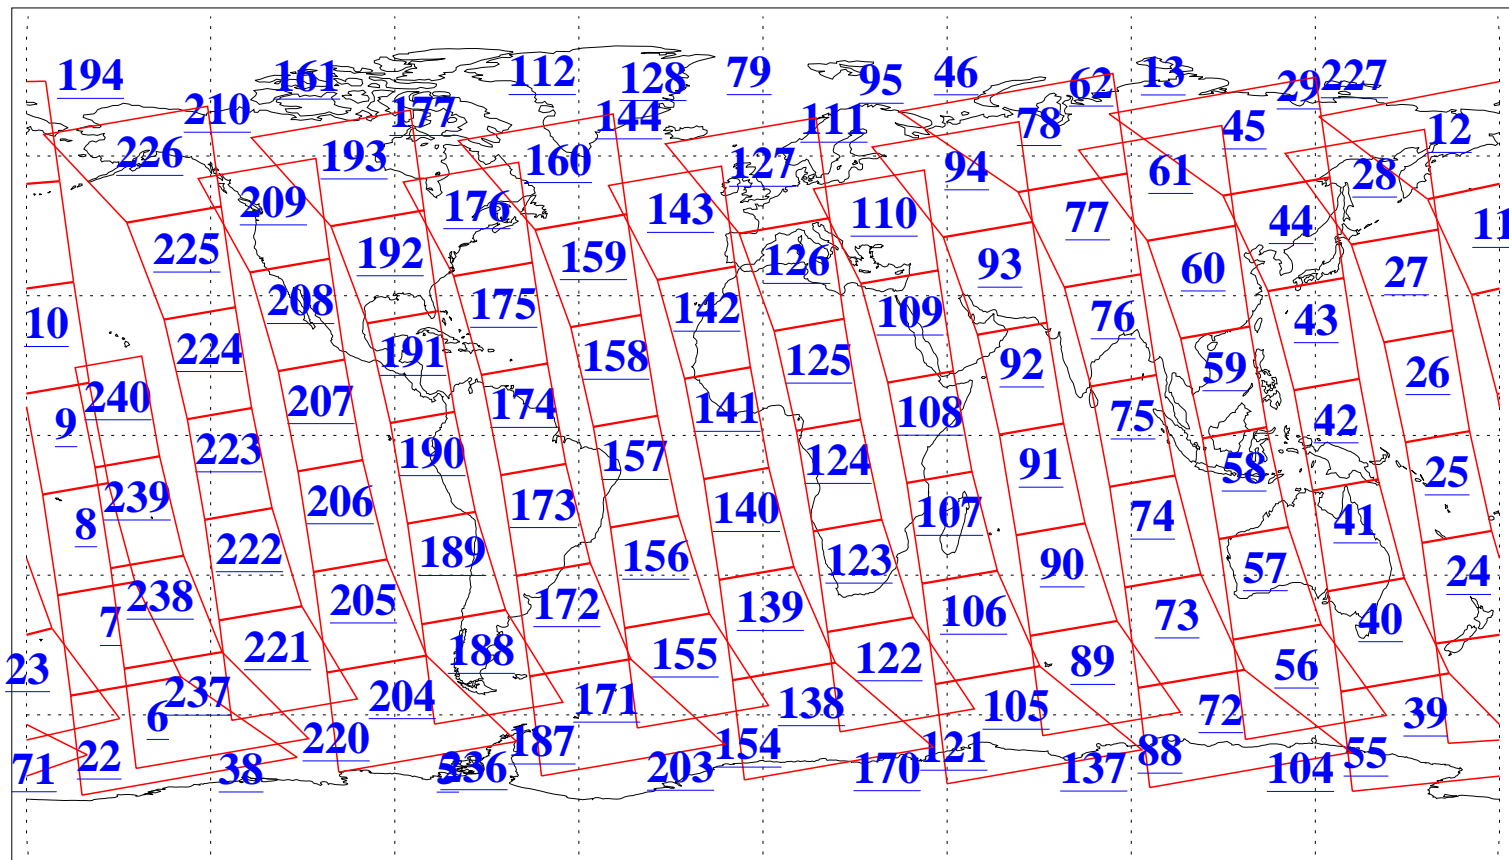

L1B Availability  
AMSU Granules: 240  
HSB Granules: 0  
AIRS Granules: 240

4 Feb 2008  
DoY 35  
Aqua Day 2102  
Granules: 1 to 120

Granules: 121 to 240

Legend: AMSU Available, HSB Available, AIRS Available

L1B Availability  
AMSU Granules: 240  
HSB Granules: 0  
AIRS Granules: 240

4 Feb 2008  
DoY 35  
Aqua Day 2102

Ascending Granules

Descending Granules

Legend: AMSU Available, HSB Available, AIRS Available

L1B Availability  
 AMSU Granules: 240  
 HSB Granules: 0  
 AIRS Granules: 240

4 Feb 2008  
 DoY 35  
 Aqua Day 2102

Northern Hemisphere Granules

Southern Hemisphere Granules

Legend: AMSU Available, HSB Available, AIRS Available