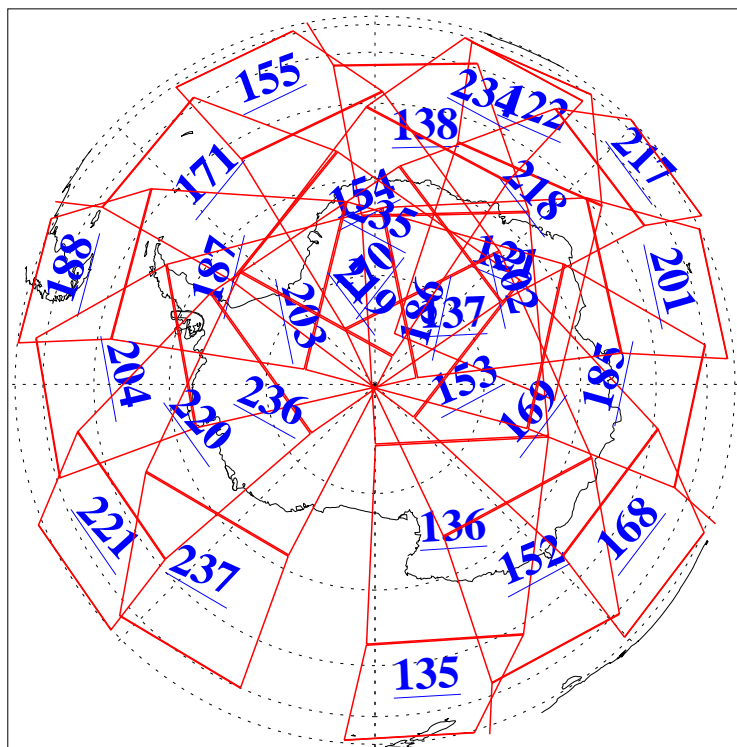

L1B Availability  
AMSU Granules: 240  
HSB Granules: 0  
AIRS Granules: 240

4 Feb 2008  
DoY 35  
Aqua Day 2102  
Granules: 1 to 120

Granules: 121 to 240

Legend: AMSU Available, HSB Available, AIRS Available

L1B Availability  
AMSU Granules: 240  
HSB Granules: 0  
AIRS Granules: 240

4 Feb 2008  
DoY 35  
Aqua Day 2102

Ascending Granules

Descending Granules

Legend: AMSU Available, HSB Available, AIRS Available

L1B Availability  
 AMSU Granules: 240  
 HSB Granules: 0  
 AIRS Granules: 240

4 Feb 2008  
 DoY 35  
 Aqua Day 2102

Northern Hemisphere Granules

Southern Hemisphere Granules

Legend: AMSU Available, HSB Available, AIRS Available