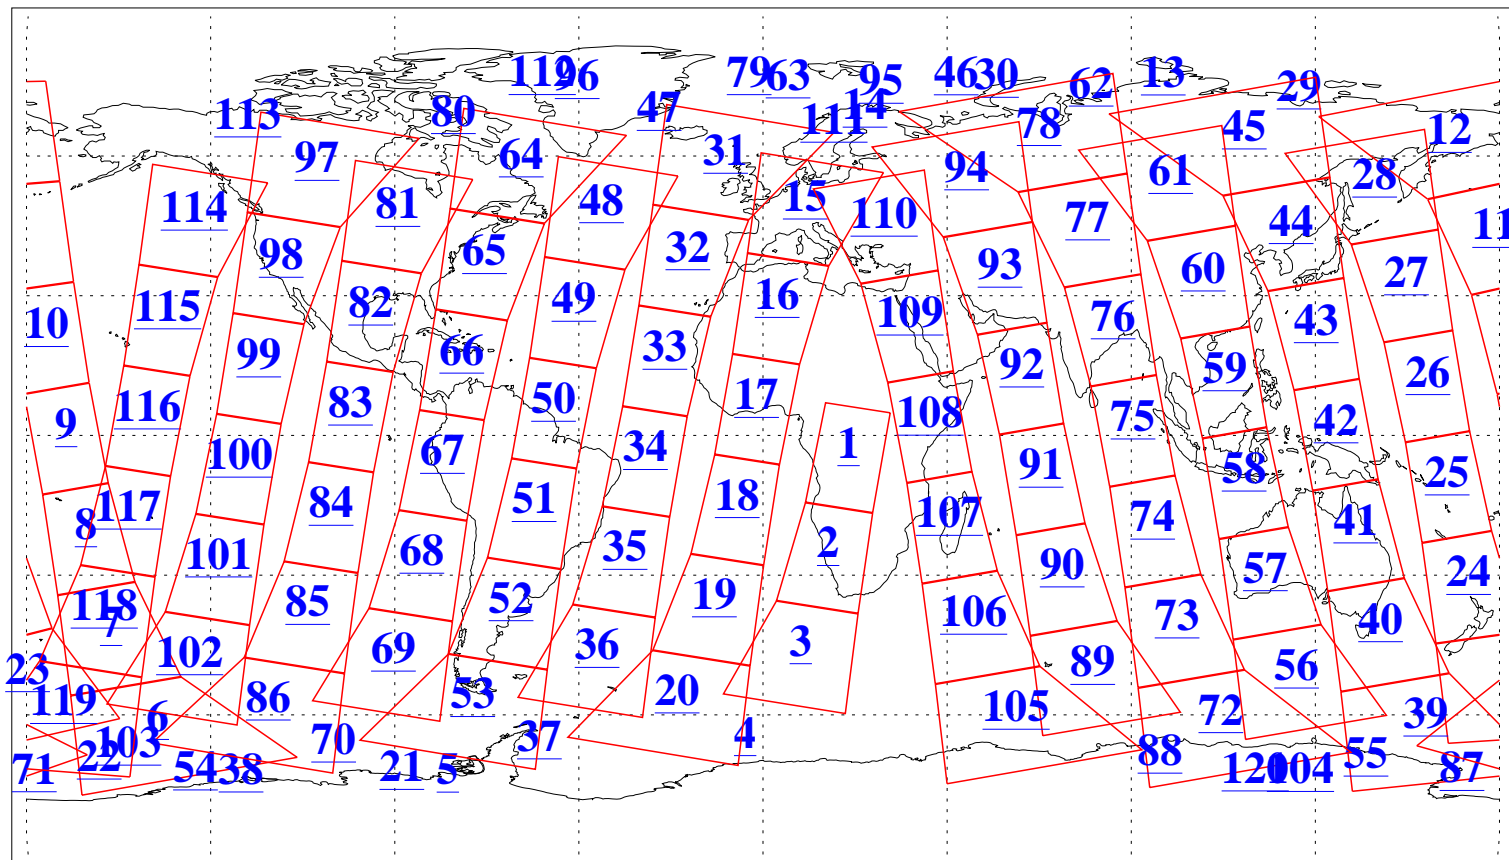

L1B Availability  
AMSU Granules: 240  
HSB Granules: 0  
AIRS Granules: 240

4 Feb 2008  
DoY 35  
Aqua Day 2102  
Granules: 1 to 120

Granules: 121 to 240

Legend: AMSU Available, HSB Available, AIRS Available

L1B Availability  
AMSU Granules: 240  
HSB Granules: 0  
AIRS Granules: 240

4 Feb 2008  
DoY 35  
Aqua Day 2102

Ascending Granules

Descending Granules

Legend: AMSU Available, HSB Available, AIRS Available

L1B Availability  
 AMSU Granules: 240  
 HSB Granules: 0  
 AIRS Granules: 240

4 Feb 2008  
 DoY 35  
 Aqua Day 2102

Northern Hemisphere Granules

Southern Hemisphere Granules

Legend: AMSU Available, HSB Available, AIRS Available