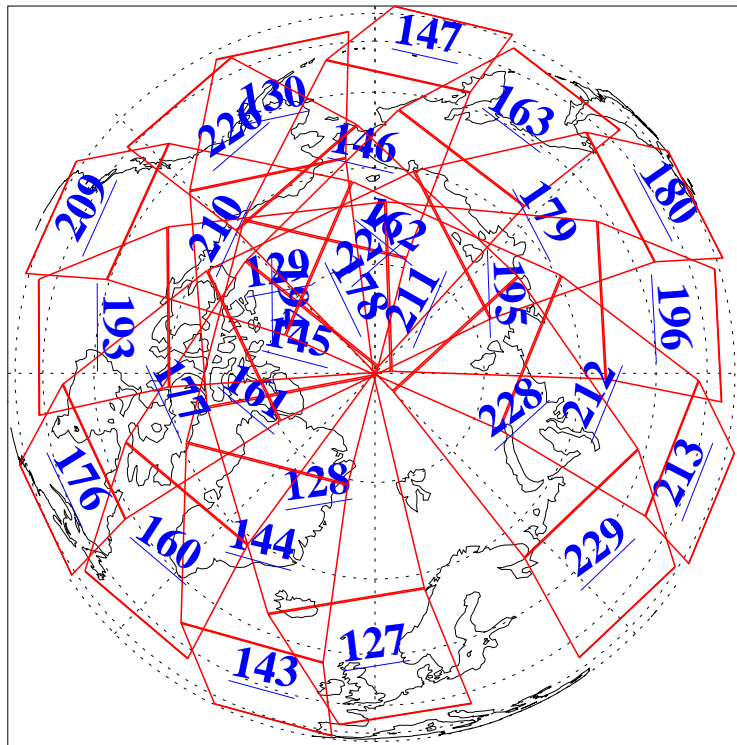

L1B Availability  
AMSU Granules: 240  
HSB Granules: 0  
AIRS Granules: 240

4 Feb 2008  
DoY 35  
Aqua Day 2102  
Granules: 1 to 120

Granules: 121 to 240

Legend: AMSU Available, HSB Available, AIRS Available

L1B Availability  
AMSU Granules: 240  
HSB Granules: 0  
AIRS Granules: 240

4 Feb 2008  
DoY 35  
Aqua Day 2102

Ascending Granules

Descending Granules

Legend: AMSU Available, HSB Available, AIRS Available

L1B Availability  
 AMSU Granules: 240  
 HSB Granules: 0  
 AIRS Granules: 240

4 Feb 2008  
 DoY 35  
 Aqua Day 2102

Northern Hemisphere Granules

Southern Hemisphere Granules

Legend: AMSU Available, HSB Available, AIRS Available