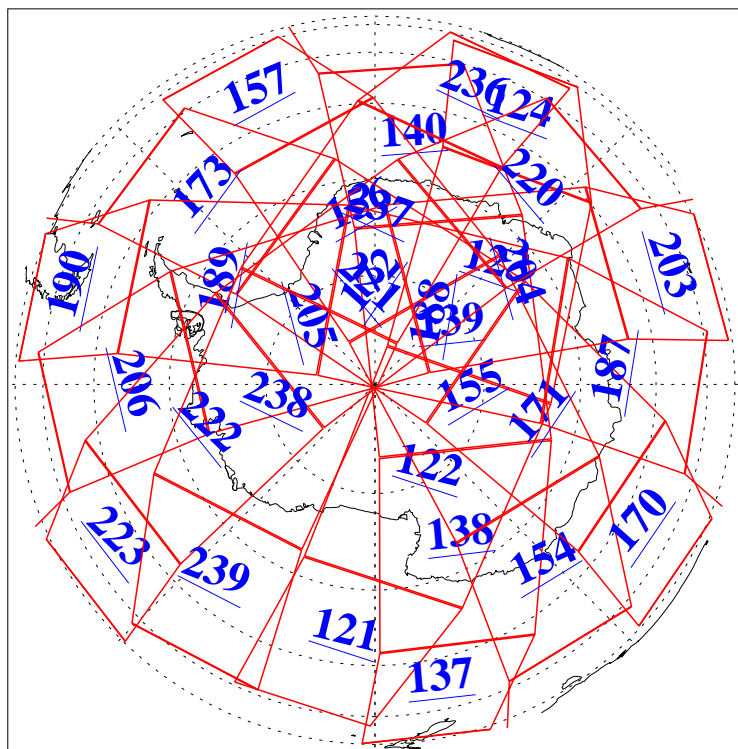

L1B Availability
AMSU Granules: 240
HSB Granules: 0
AIRS Granules: 240

2 Feb 2008
DoY 33
Aqua Day 2100
Granules: 1 to 120

Granules: 121 to 240

Legend: AMSU Available, HSB Available, AIRS Available

L1B Availability
AMSU Granules: 240
HSB Granules: 0
AIRS Granules: 240

2 Feb 2008
DoY 33
Aqua Day 2100

Ascending Granules

Descending Granules

Legend: AMSU Available, HSB Available, AIRS Available

L1B Availability
 AMSU Granules: 240
 HSB Granules: 0
 AIRS Granules: 240

2 Feb 2008
 DoY 33
 Aqua Day 2100

Northern Hemisphere Granules

Southern Hemisphere Granules

Legend: AMSU Available, HSB Available, AIRS Available