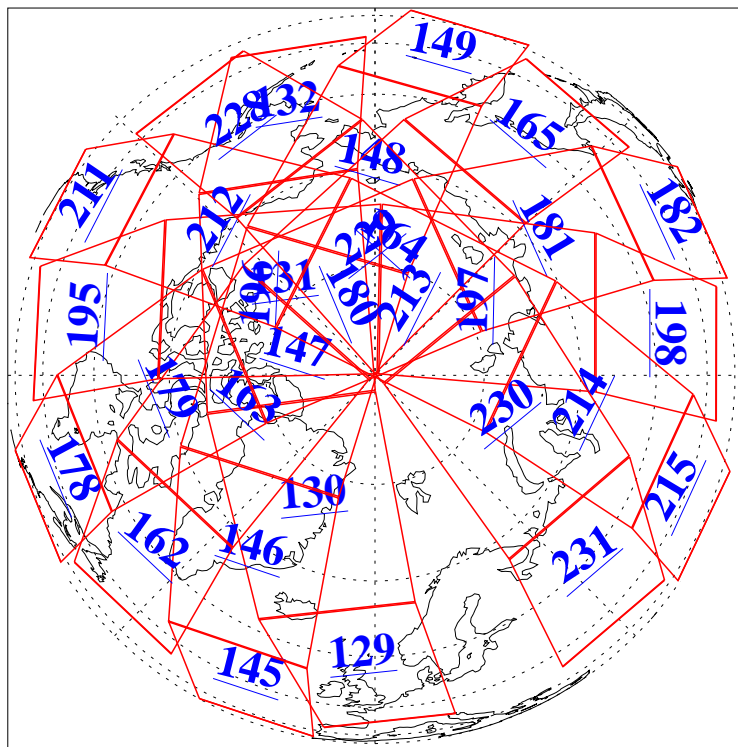

L1B Availability
AMSU Granules: 240
HSB Granules: 0
AIRS Granules: 240

2 Feb 2008
DoY 33
Aqua Day 2100
Granules: 1 to 120

Granules: 121 to 240

Legend: AMSU Available, HSB Available, AIRS Available

L1B Availability
AMSU Granules: 240
HSB Granules: 0
AIRS Granules: 240

2 Feb 2008
DoY 33
Aqua Day 2100

Ascending Granules

Descending Granules

Legend: AMSU Available, HSB Available, AIRS Available

L1B Availability
 AMSU Granules: 240
 HSB Granules: 0
 AIRS Granules: 240

2 Feb 2008
 DoY 33
 Aqua Day 2100

Northern Hemisphere Granules

Southern Hemisphere Granules

Legend: AMSU Available, HSB Available, AIRS Available