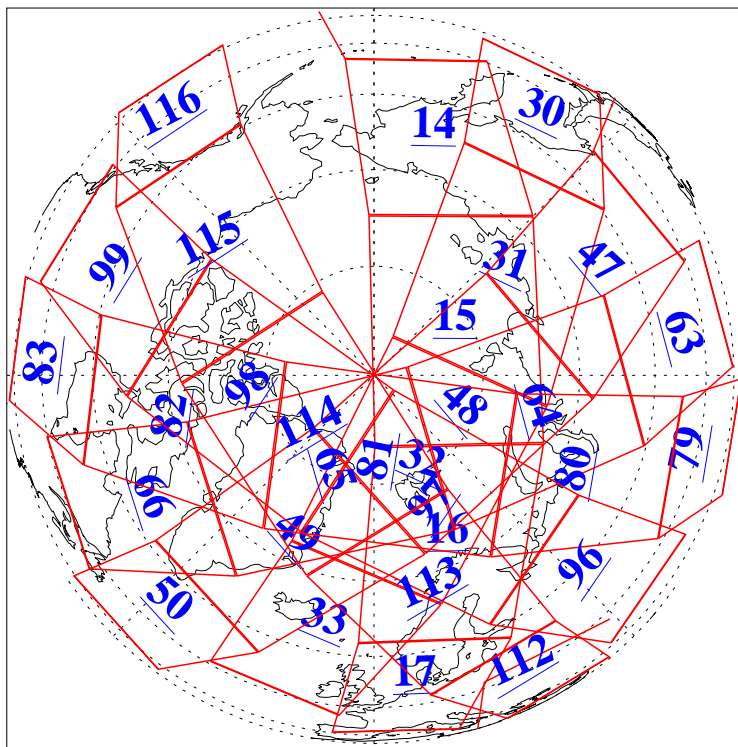

L1B Availability
AMSU Granules: 240
HSB Granules: 0
AIRS Granules: 240

2 Feb 2008
DoY 33
Aqua Day 2100
Granules: 1 to 120

Granules: 121 to 240

Legend: AMSU Available, HSB Available, AIRS Available

L1B Availability
AMSU Granules: 240
HSB Granules: 0
AIRS Granules: 240

2 Feb 2008
DoY 33
Aqua Day 2100

Ascending Granules

Descending Granules

Legend: AMSU Available, HSB Available, AIRS Available

L1B Availability
 AMSU Granules: 240
 HSB Granules: 0
 AIRS Granules: 240

2 Feb 2008
 DoY 33
 Aqua Day 2100

Northern Hemisphere Granules

Southern Hemisphere Granules

Legend: AMSU Available, HSB Available, AIRS Available