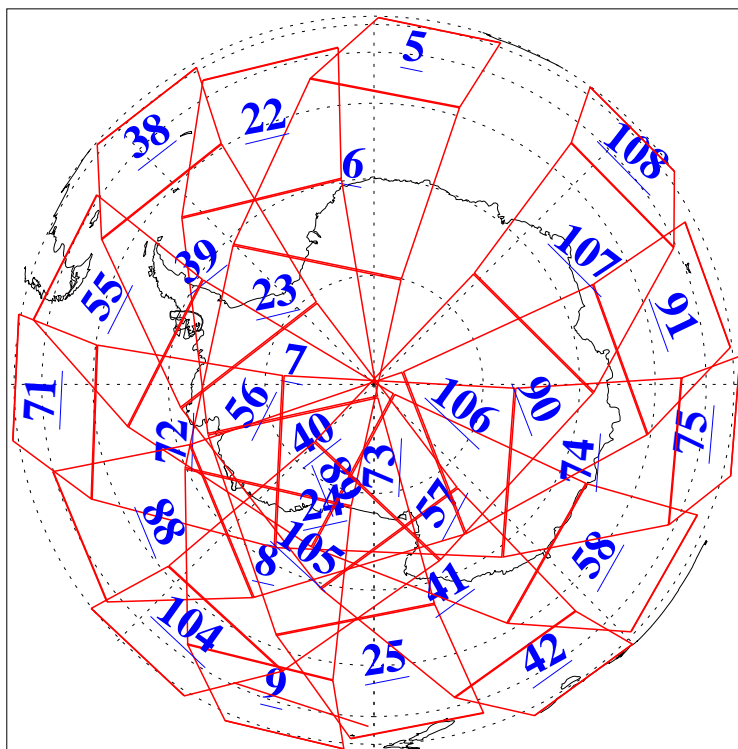

L1B Availability
AMSU Granules: 240
HSB Granules: 0
AIRS Granules: 240

2 Feb 2008
DoY 33
Aqua Day 2100
Granules: 1 to 120

Granules: 121 to 240

Legend: AMSU Available, HSB Available, AIRS Available

L1B Availability
AMSU Granules: 240
HSB Granules: 0
AIRS Granules: 240

2 Feb 2008
DoY 33
Aqua Day 2100

Ascending Granules

Descending Granules

Legend: AMSU Available, HSB Available, AIRS Available

L1B Availability
 AMSU Granules: 240
 HSB Granules: 0
 AIRS Granules: 240

2 Feb 2008
 DoY 33
 Aqua Day 2100

Northern Hemisphere Granules

Southern Hemisphere Granules

Legend: AMSU Available, HSB Available, AIRS Available