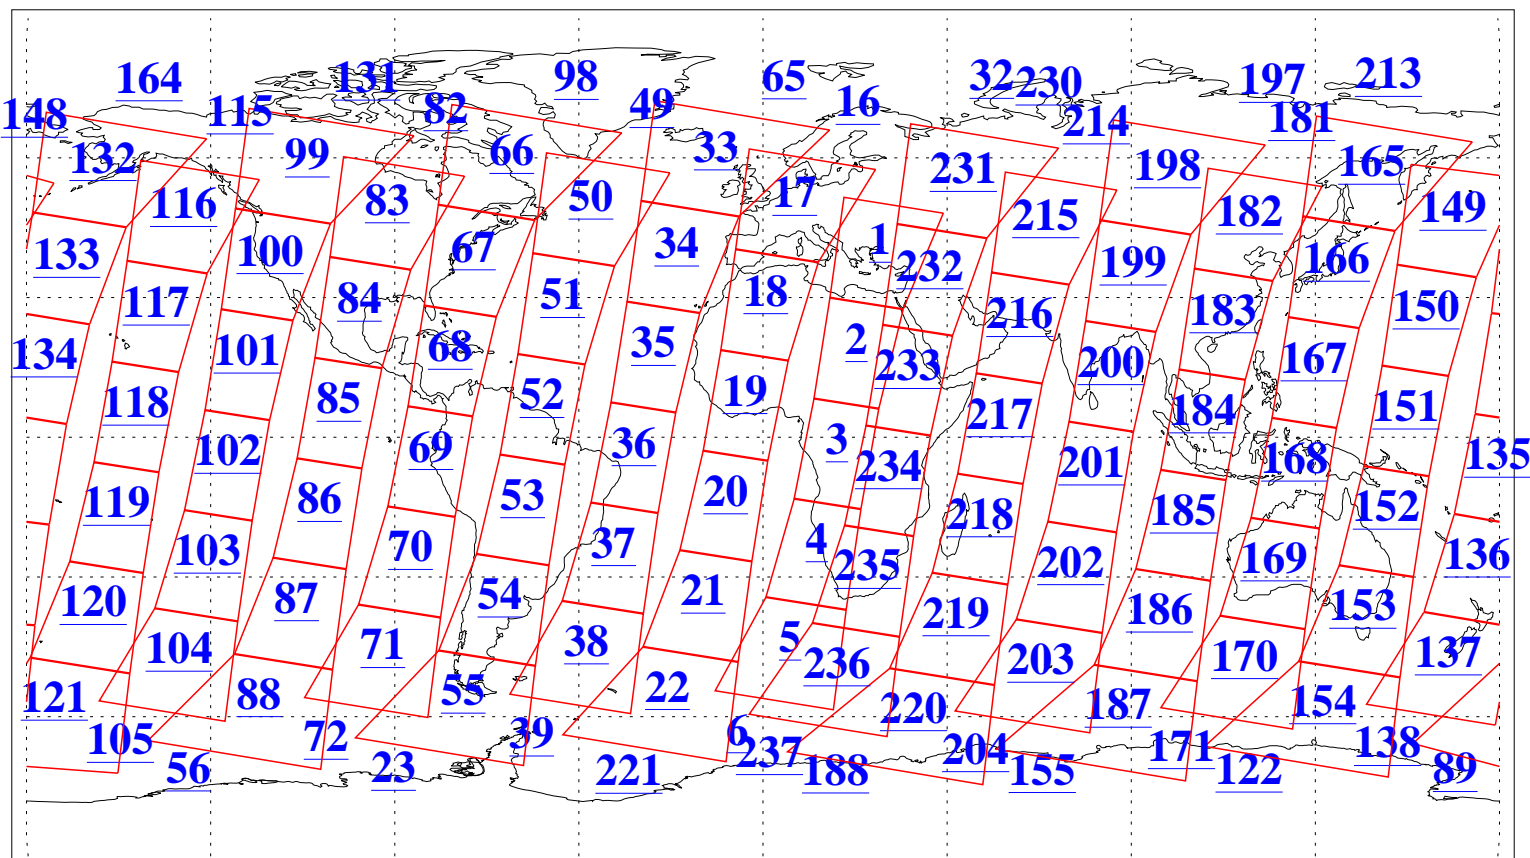

L1B Availability
AMSU Granules: 240
HSB Granules: 0
AIRS Granules: 240

2 Feb 2008
DoY 33
Aqua Day 2100
Granules: 1 to 120

Granules: 121 to 240

Legend: AMSU Available, HSB Available, AIRS Available

L1B Availability
AMSU Granules: 240
HSB Granules: 0
AIRS Granules: 240

2 Feb 2008
DoY 33
Aqua Day 2100

Ascending Granules

Descending Granules

Legend: AMSU Available, HSB Available, AIRS Available

L1B Availability
 AMSU Granules: 240
 HSB Granules: 0
 AIRS Granules: 240

2 Feb 2008
 DoY 33
 Aqua Day 2100

Northern Hemisphere Granules

Southern Hemisphere Granules

Legend: AMSU Available, HSB Available, AIRS Available