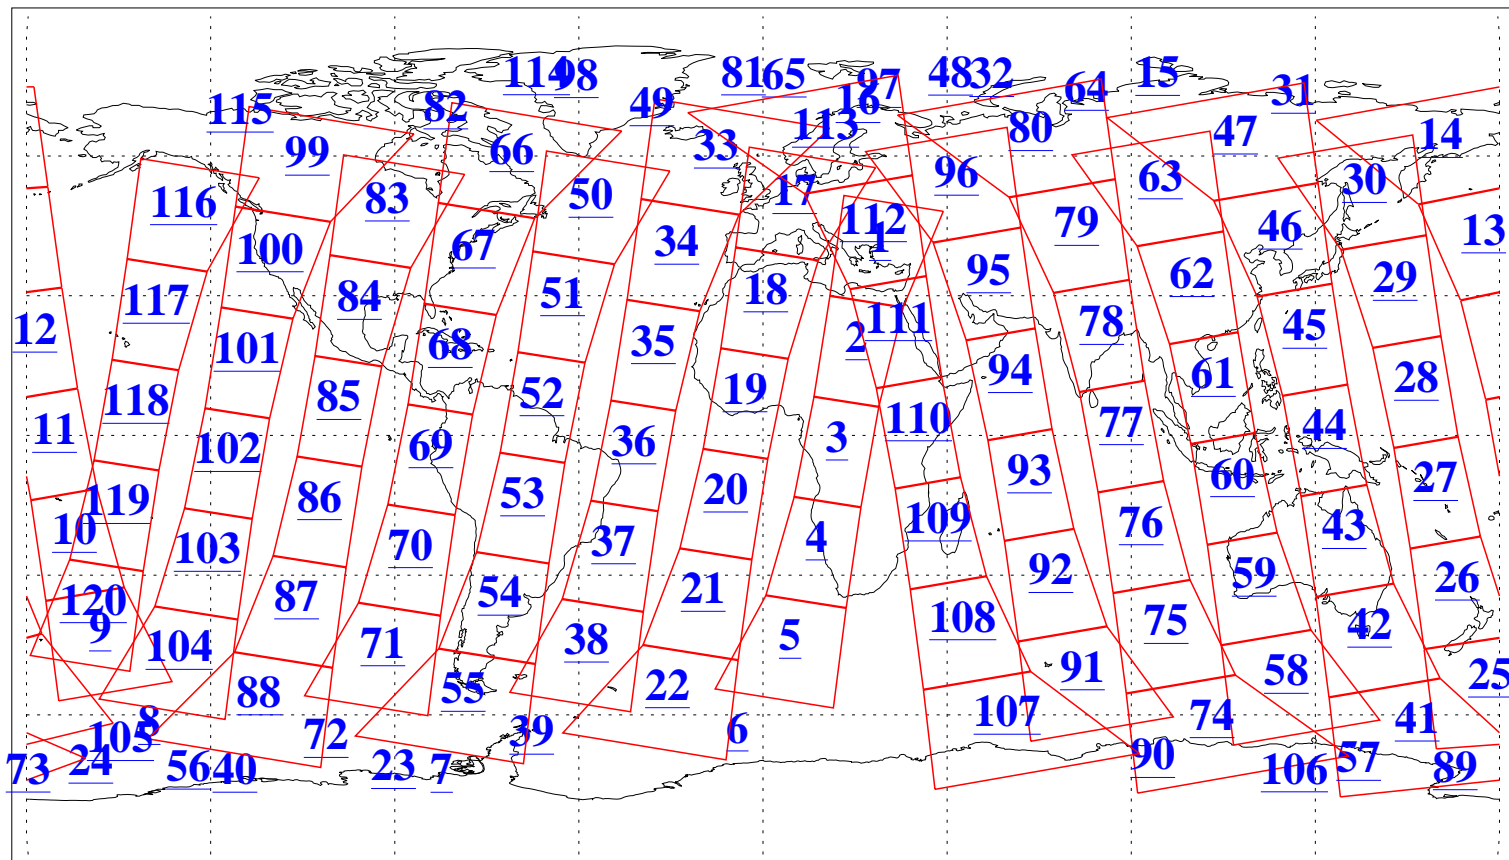

L1B Availability
AMSU Granules: 240
HSB Granules: 0
AIRS Granules: 240

2 Feb 2008
DoY 33
Aqua Day 2100
Granules: 1 to 120

Granules: 121 to 240

Legend: AMSU Available, HSB Available, AIRS Available

L1B Availability
AMSU Granules: 240
HSB Granules: 0
AIRS Granules: 240

2 Feb 2008
DoY 33
Aqua Day 2100

Ascending Granules

Descending Granules

Legend: AMSU Available, HSB Available, AIRS Available

L1B Availability
 AMSU Granules: 240
 HSB Granules: 0
 AIRS Granules: 240

2 Feb 2008
 DoY 33
 Aqua Day 2100

Northern Hemisphere Granules

Southern Hemisphere Granules

Legend: AMSU Available, HSB Available, AIRS Available