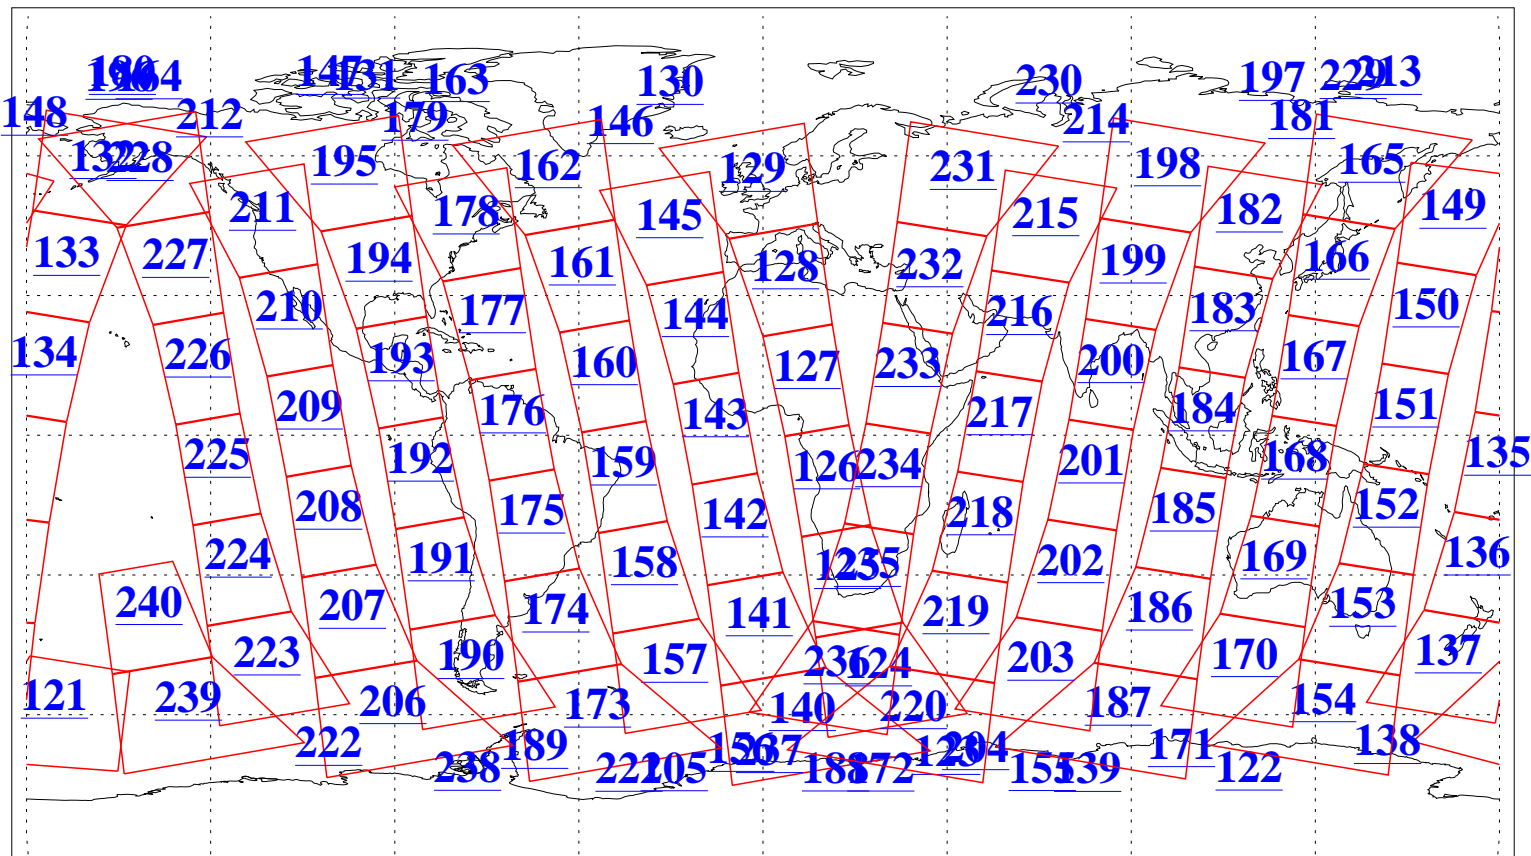

L1B Availability
AMSU Granules: 240
HSB Granules: 0
AIRS Granules: 240

2 Feb 2008
DoY 33
Aqua Day 2100
Granules: 1 to 120

Granules: 121 to 240

Legend: AMSU Available, HSB Available, AIRS Available

L1B Availability
AMSU Granules: 240
HSB Granules: 0
AIRS Granules: 240

2 Feb 2008
DoY 33
Aqua Day 2100

Ascending Granules

Descending Granules

Legend: AMSU Available, HSB Available, AIRS Available

L1B Availability
 AMSU Granules: 240
 HSB Granules: 0
 AIRS Granules: 240

2 Feb 2008
 DoY 33
 Aqua Day 2100