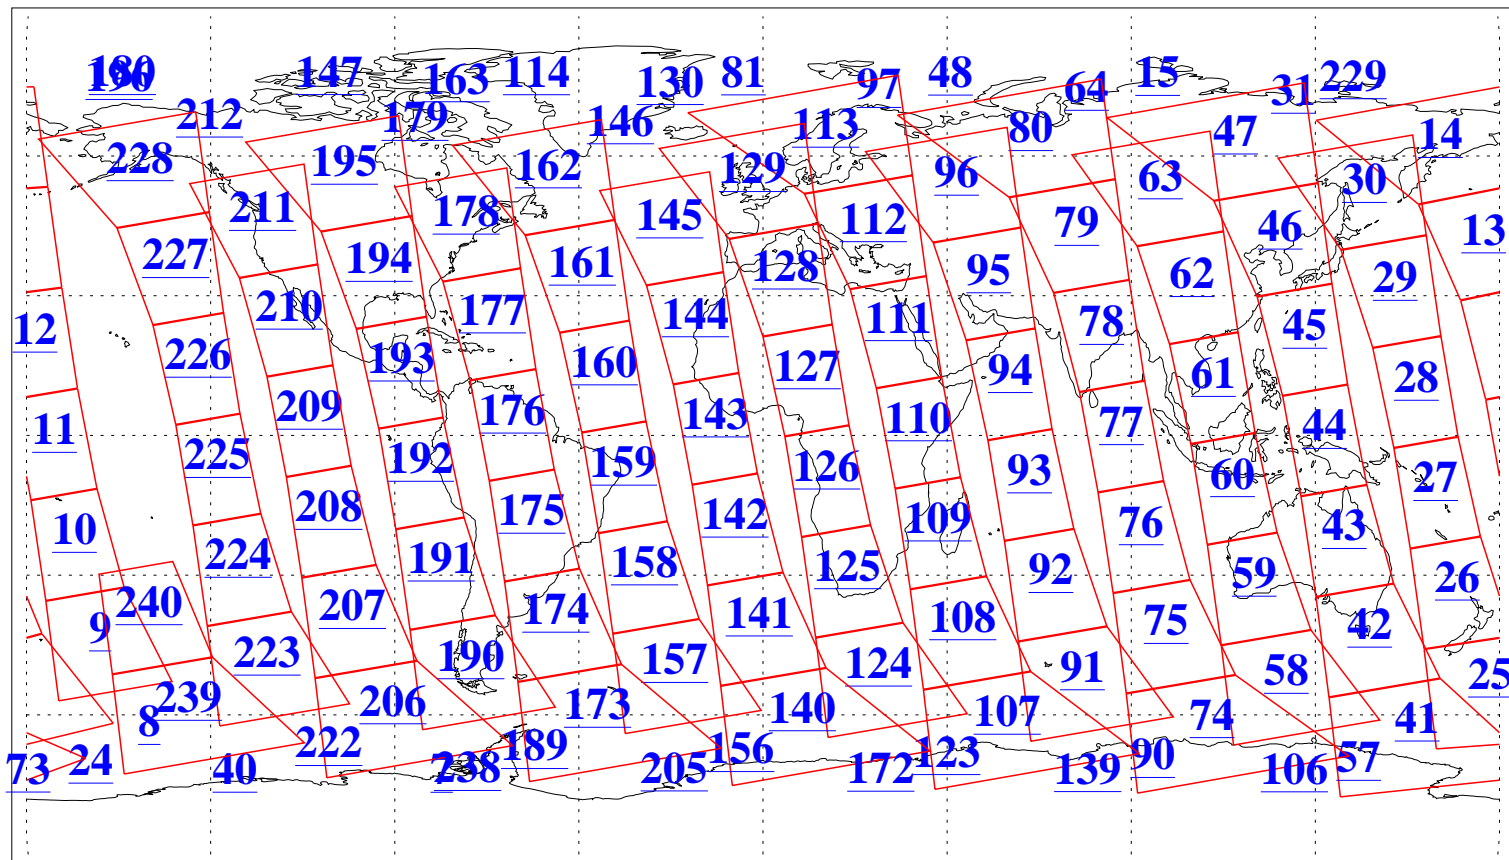

L1B Availability
AMSU Granules: 240
HSB Granules: 0
AIRS Granules: 240

2 Feb 2008
DoY 33
Aqua Day 2100
Granules: 1 to 120

Granules: 121 to 240

Legend: AMSU Available, HSB Available, AIRS Available

L1B Availability
AMSU Granules: 240
HSB Granules: 0
AIRS Granules: 240

2 Feb 2008
DoY 33
Aqua Day 2100

Ascending Granules

Descending Granules

Legend: AMSU Available, HSB Available, AIRS Available

L1B Availability
 AMSU Granules: 240
 HSB Granules: 0
 AIRS Granules: 240

2 Feb 2008
 DoY 33
 Aqua Day 2100

Northern Hemisphere Granules

Southern Hemisphere Granules

Legend: AMSU Available, HSB Available, AIRS Available