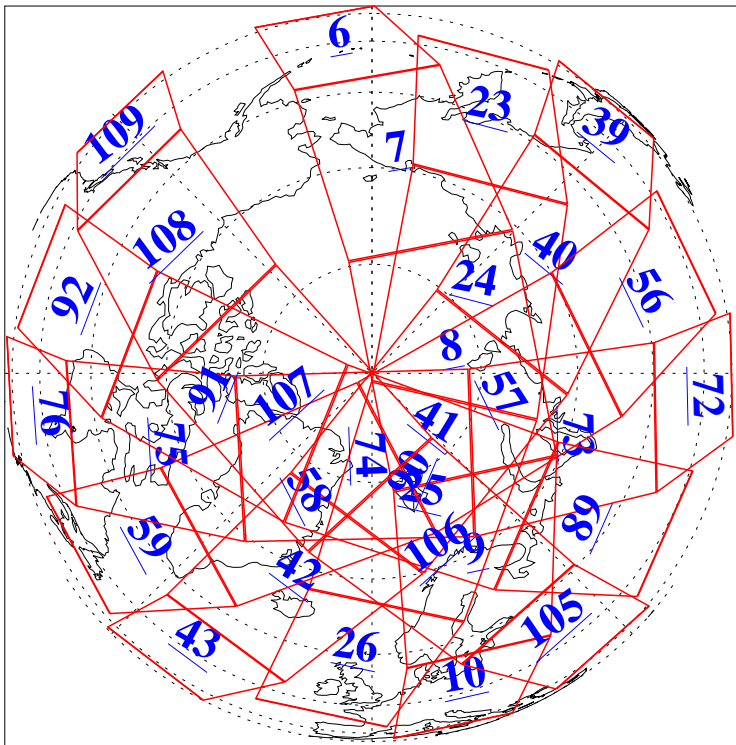

L1B Availability
AMSU Granules: 240
HSB Granules: 0
AIRS Granules: 240

1 Feb 2008
DoY 32
Aqua Day 2099
Granules: 1 to 120

Granules: 121 to 240

Legend: AMSU Available, HSB Available, AIRS Available

L1B Availability
 AMSU Granules: 240
 HSB Granules: 0
 AIRS Granules: 240

1 Feb 2008
 DoY 32
 Aqua Day 2099

Ascending Granules

Descending Granules

Legend: AMSU Available, HSB Available, AIRS Available

L1B Availability
AMSU Granules: 240
HSB Granules: 0
AIRS Granules: 240

1 Feb 2008
DoY 32
Aqua Day 2099

Northern Hemisphere Granules

Southern Hemisphere Granules

Legend: AMSU Available, HSB Available, AIRS Available