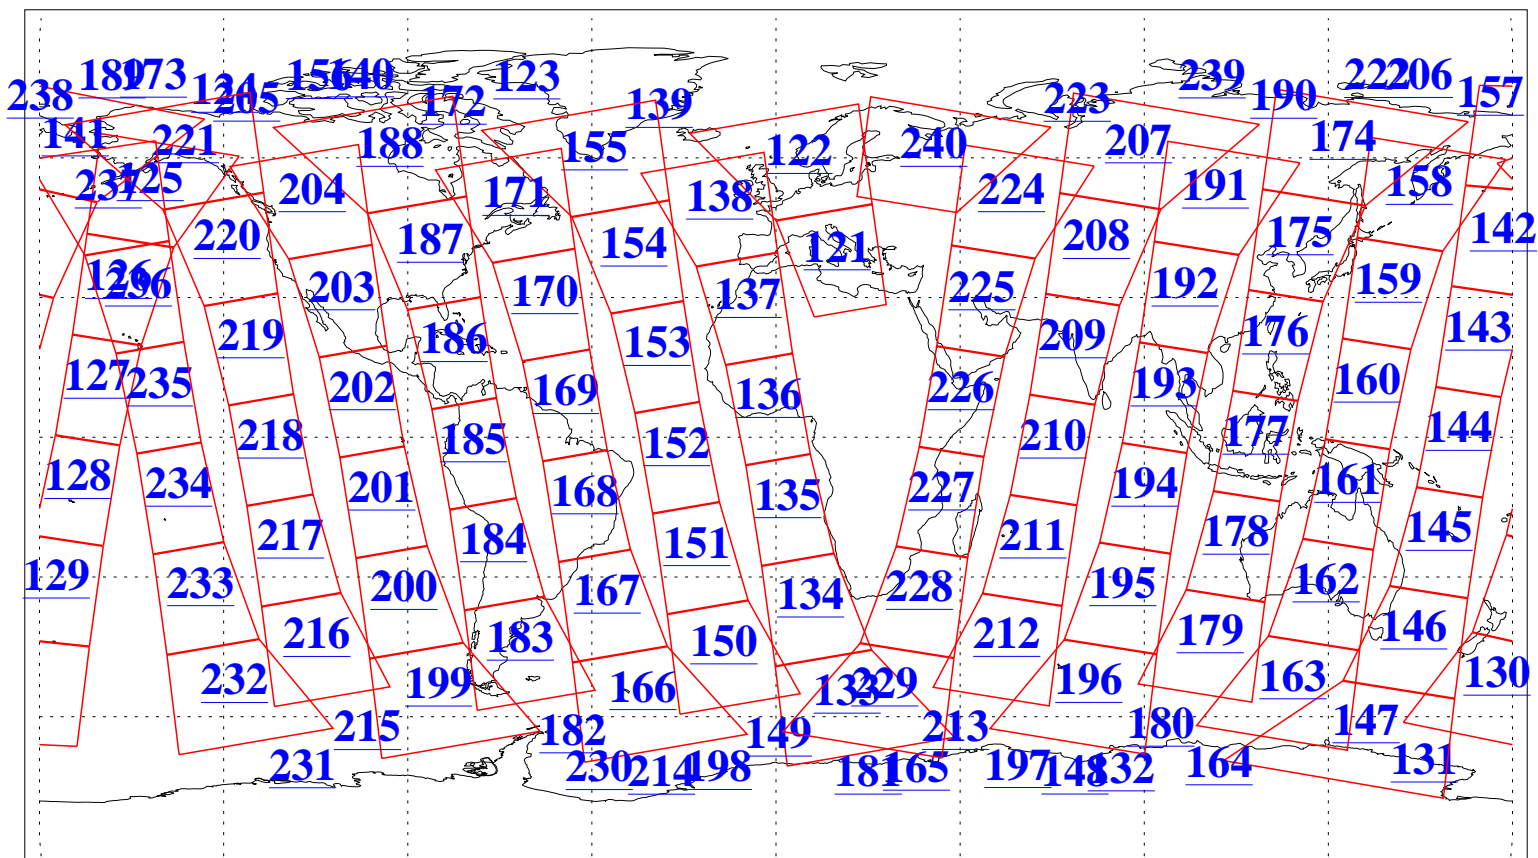

L1B Availability
AMSU Granules: 240
HSB Granules: 0
AIRS Granules: 240

1 Feb 2008
DoY 32
Aqua Day 2099
Granules: 1 to 120

Granules: 121 to 240

Legend: AMSU Available, HSB Available, AIRS Available

L1B Availability
 AMSU Granules: 240
 HSB Granules: 0
 AIRS Granules: 240

1 Feb 2008
 DoY 32
 Aqua Day 2099

Ascending Granules

Descending Granules

Legend: AMSU Available, HSB Available, AIRS Available

L1B Availability
AMSU Granules: 240
HSB Granules: 0
AIRS Granules: 240

1 Feb 2008
DoY 32
Aqua Day 2099

Northern Hemisphere Granules

Southern Hemisphere Granules

Legend: AMSU Available, HSB Available, AIRS Available