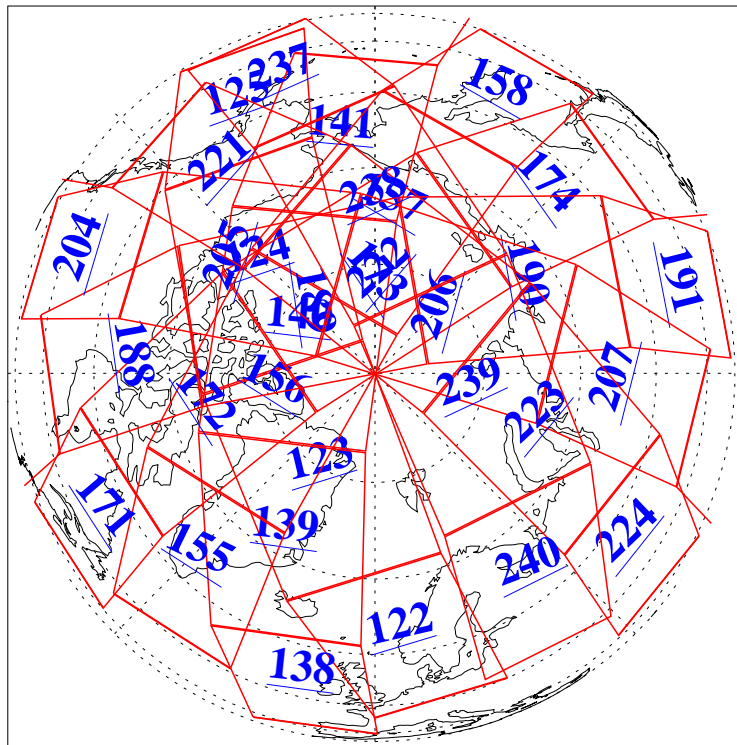

1 Feb 2008
 DoY 32
 Aqua Day 2099

Ascending Granules

Descending Granules

Legend: AMSU Available, HSB Available, AIRS Available

L1B Availability
AMSU Granules: 240
HSB Granules: 0
AIRS Granules: 240

1 Feb 2008
DoY 32
Aqua Day 2099

Northern Hemisphere Granules

Southern Hemisphere Granules

Legend: AMSU Available, HSB Available, AIRS Available