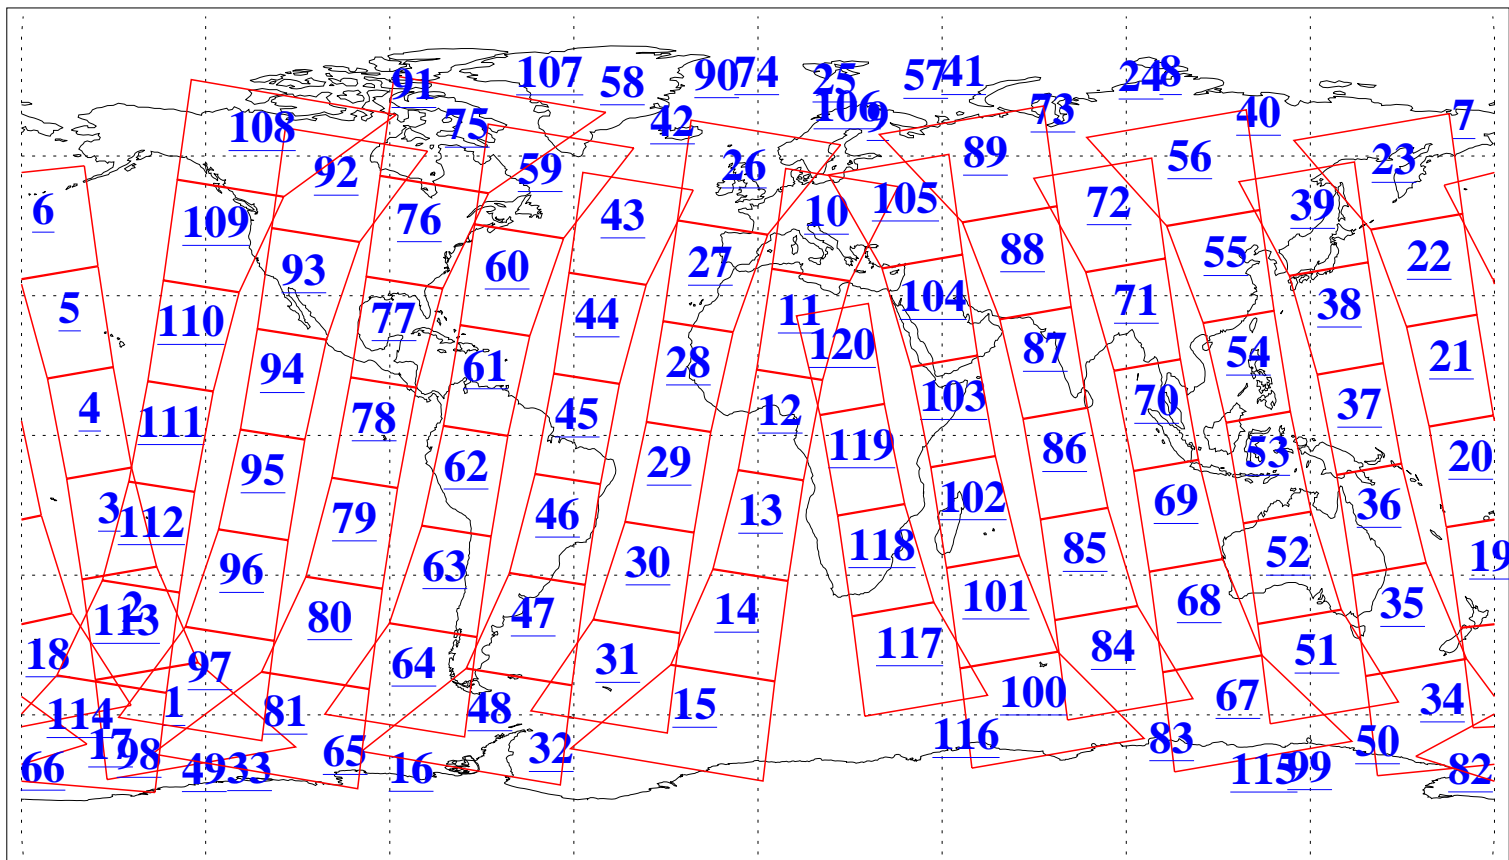

L1B Availability
AMSU Granules: 240
HSB Granules: 0
AIRS Granules: 240

1 Feb 2008
DoY 32
Aqua Day 2099
Granules: 1 to 120

Granules: 121 to 240

Legend: AMSU Available, HSB Available, AIRS Available

L1B Availability
 AMSU Granules: 240
 HSB Granules: 0
 AIRS Granules: 240

1 Feb 2008
 DoY 32
 Aqua Day 2099

Ascending Granules

Descending Granules

Legend: AMSU Available, HSB Available, AIRS Available

L1B Availability
AMSU Granules: 240
HSB Granules: 0
AIRS Granules: 240

1 Feb 2008
DoY 32
Aqua Day 2099

Northern Hemisphere Granules

Southern Hemisphere Granules

Legend: AMSU Available, HSB Available, AIRS Available