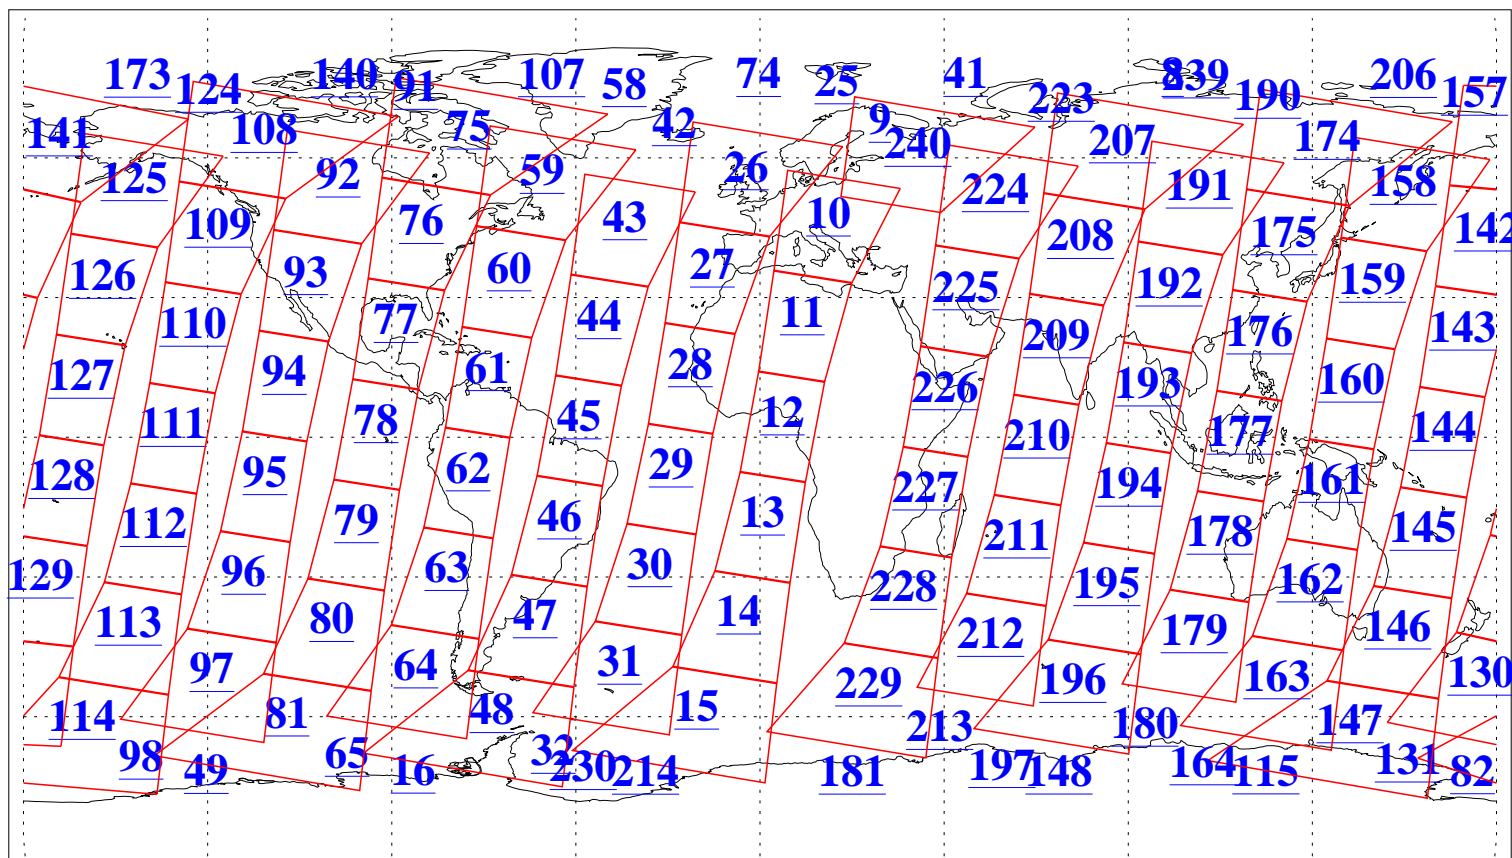

L1B Availability
AMSU Granules: 240
HSB Granules: 0
AIRS Granules: 240

1 Feb 2008
DoY 32
Aqua Day 2099
Granules: 1 to 120

Granules: 121 to 240

Legend: AMSU Available, HSB Available, AIRS Available

L1B Availability
 AMSU Granules: 240
 HSB Granules: 0
 AIRS Granules: 240

1 Feb 2008
 DoY 32
 Aqua Day 2099

Ascending Granules

Descending Granules

Legend: AMSU Available, HSB Available, AIRS Available

L1B Availability
AMSU Granules: 240
HSB Granules: 0
AIRS Granules: 240

1 Feb 2008
DoY 32
Aqua Day 2099

Northern Hemisphere Granules

Southern Hemisphere Granules

Legend: AMSU Available, HSB Available, AIRS Available