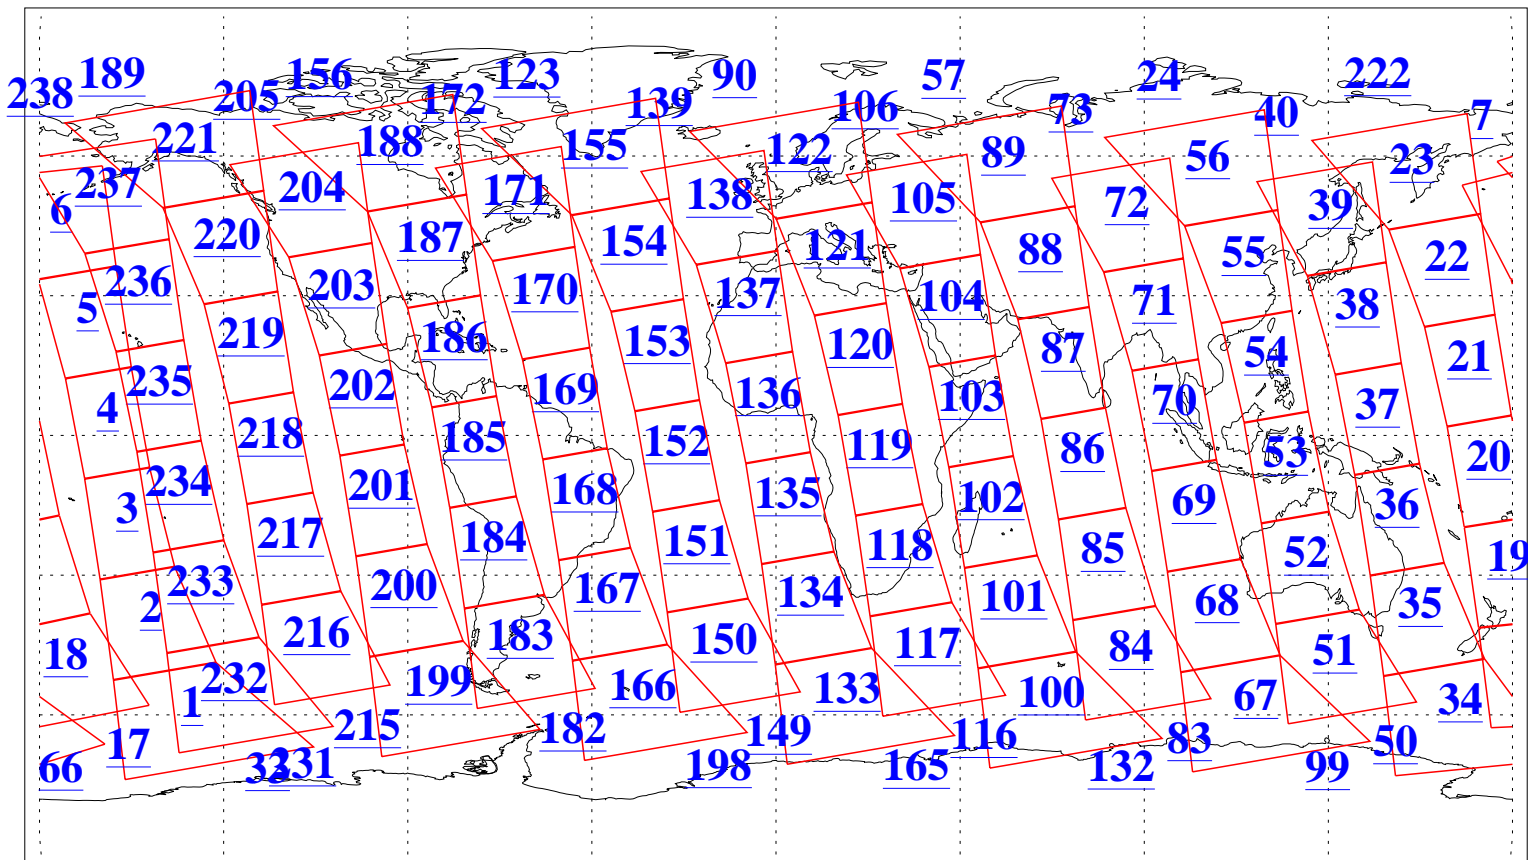

L1B Availability
AMSU Granules: 240
HSB Granules: 0
AIRS Granules: 240

1 Feb 2008
DoY 32
Aqua Day 2099
Granules: 1 to 120

Granules: 121 to 240

Legend: AMSU Available, HSB Available, AIRS Available

L1B Availability
 AMSU Granules: 240
 HSB Granules: 0
 AIRS Granules: 240

1 Feb 2008
 DoY 32
 Aqua Day 2099

Ascending Granules

Descending Granules

Legend: AMSU Available, HSB Available, AIRS Available

L1B Availability
AMSU Granules: 240
HSB Granules: 0
AIRS Granules: 240

1 Feb 2008
DoY 32
Aqua Day 2099

Northern Hemisphere Granules

Southern Hemisphere Granules

Legend: AMSU Available, HSB Available, AIRS Available