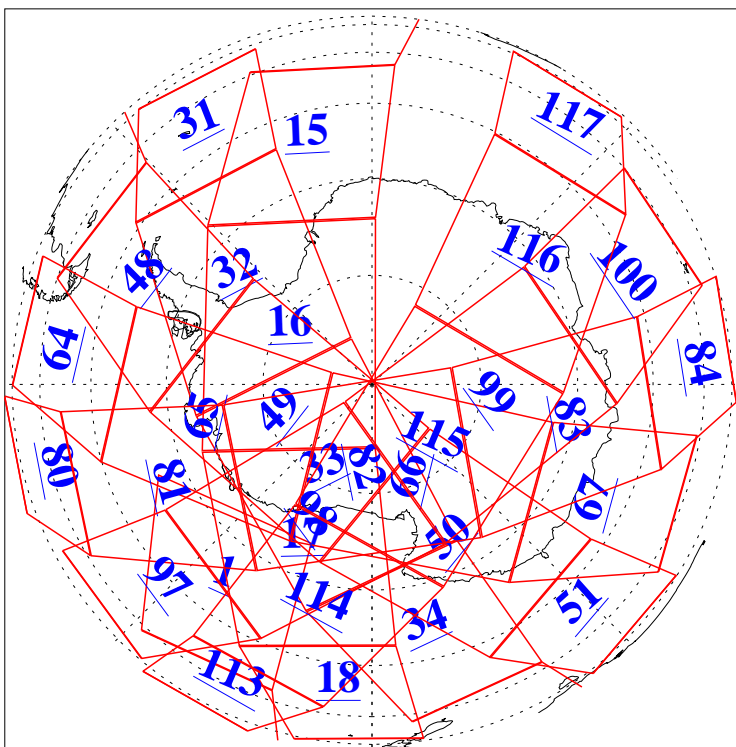

L1B Availability
AMSU Granules: 240
HSB Granules: 0
AIRS Granules: 240

1 Feb 2008
DoY 32
Aqua Day 2099
Granules: 1 to 120

Granules: 121 to 240

Legend: AMSU Available, HSB Available, AIRS Available

L1B Availability
 AMSU Granules: 240
 HSB Granules: 0
 AIRS Granules: 240

1 Feb 2008
 DoY 32
 Aqua Day 2099

Ascending Granules

Descending Granules

Legend: AMSU Available, HSB Available, AIRS Available

L1B Availability
AMSU Granules: 240
HSB Granules: 0
AIRS Granules: 240

1 Feb 2008
DoY 32
Aqua Day 2099

Northern Hemisphere Granules

Southern Hemisphere Granules

Legend: AMSU Available, HSB Available, AIRS Available