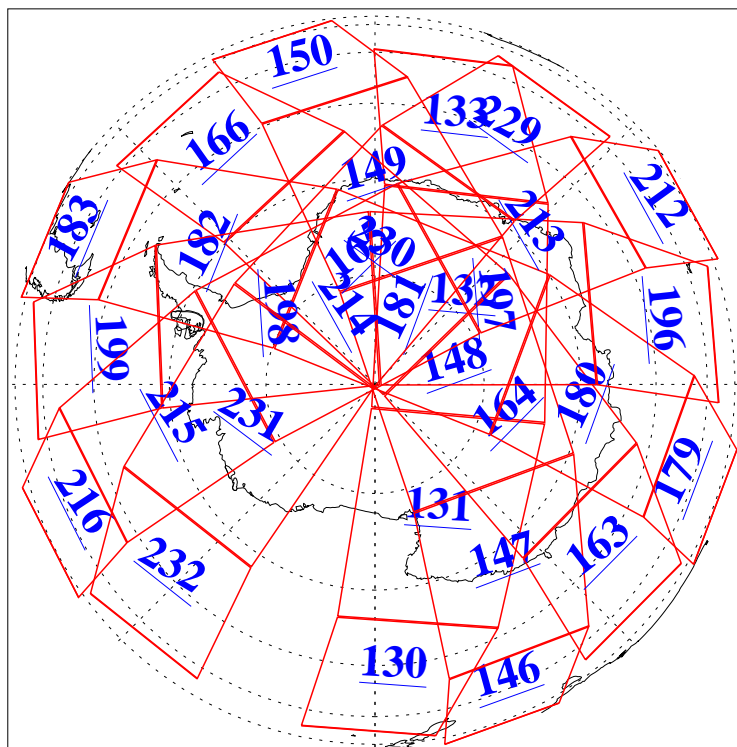

1 Feb 2008
 DoY 32
 Aqua Day 2099

Ascending Granules

Descending Granules

Legend: AMSU Available, HSB Available, AIRS Available

L1B Availability
AMSU Granules: 240
HSB Granules: 0
AIRS Granules: 240

1 Feb 2008
DoY 32
Aqua Day 2099

Northern Hemisphere Granules

Southern Hemisphere Granules

Legend: AMSU Available, HSB Available, AIRS Available