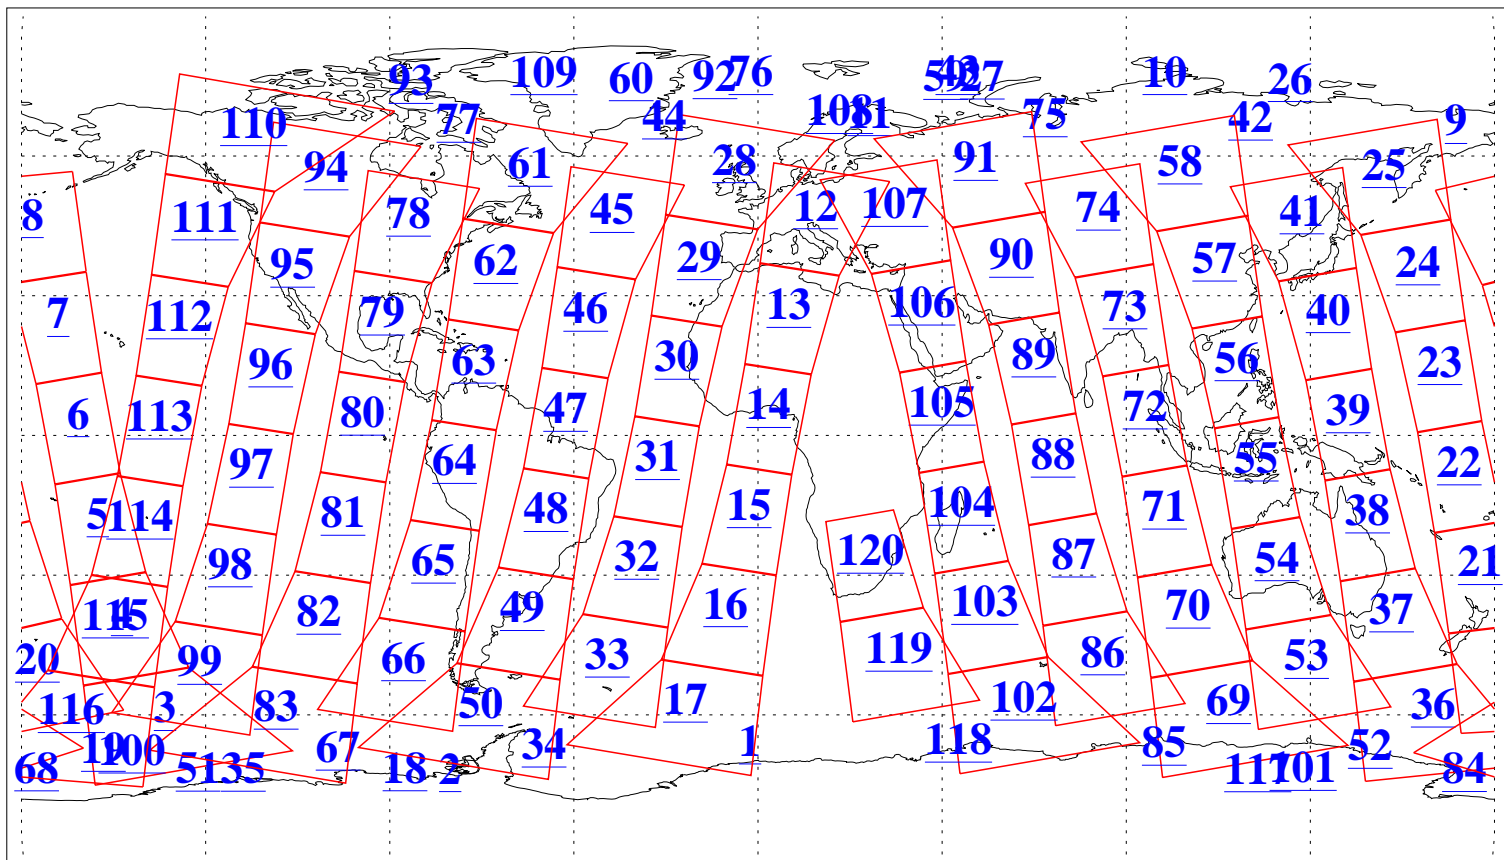

L1B Availability
AMSU Granules: 240
HSB Granules: 0
AIRS Granules: 240

30 Jan 2008
DoY 30
Aqua Day 2097
Granules: 1 to 120

Granules: 121 to 240

Legend: AMSU Available, HSB Available, AIRS Available

L1B Availability
AMSU Granules: 240
HSB Granules: 0
AIRS Granules: 240

30 Jan 2008
DoY 30
Aqua Day 2097
Ascending Granules

Descending Granules

Legend: AMSU Available, HSB Available, AIRS Available

L1B Availability
 AMSU Granules: 240
 HSB Granules: 0
 AIRS Granules: 240

30 Jan 2008
 DoY 30
 Aqua Day 2097

Northern Hemisphere Granules

Southern Hemisphere Granules

Legend: AMSU Available, HSB Available, AIRS Available