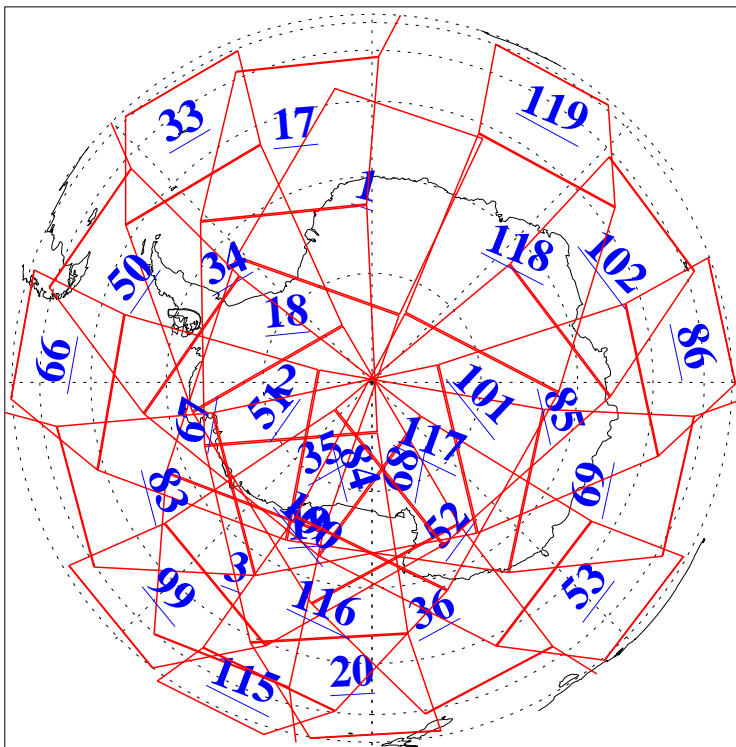

L1B Availability
AMSU Granules: 240
HSB Granules: 0
AIRS Granules: 240

30 Jan 2008
DoY 30
Aqua Day 2097
Granules: 1 to 120

Granules: 121 to 240

Legend: AMSU Available, HSB Available, AIRS Available

L1B Availability
AMSU Granules: 240
HSB Granules: 0
AIRS Granules: 240

30 Jan 2008
DoY 30
Aqua Day 2097
Ascending Granules

Descending Granules

Legend: AMSU Available, HSB Available, AIRS Available

L1B Availability
 AMSU Granules: 240
 HSB Granules: 0
 AIRS Granules: 240

30 Jan 2008
 DoY 30
 Aqua Day 2097

Northern Hemisphere Granules

Southern Hemisphere Granules

Legend: AMSU Available, HSB Available, AIRS Available