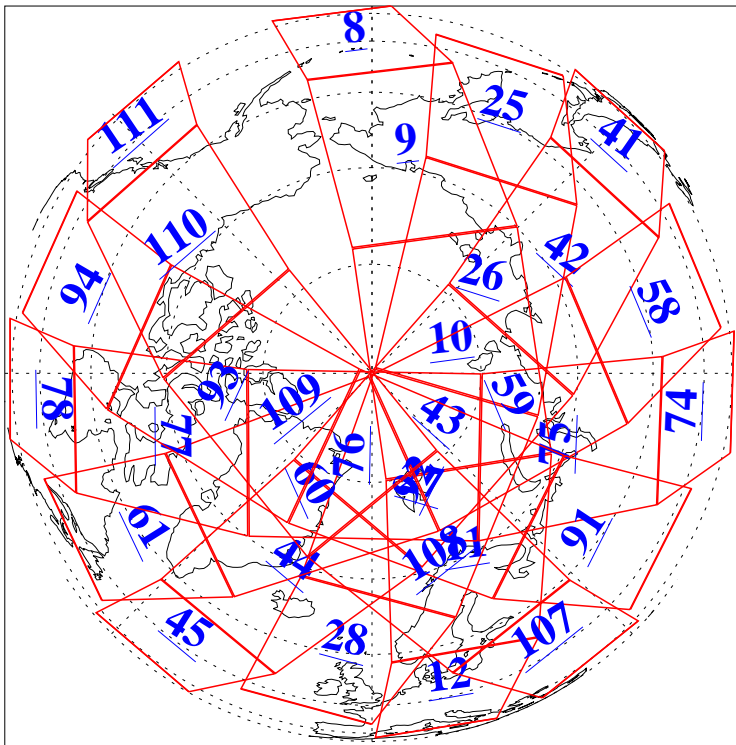

L1B Availability
AMSU Granules: 240
HSB Granules: 0
AIRS Granules: 240

30 Jan 2008
DoY 30
Aqua Day 2097
Granules: 1 to 120

Granules: 121 to 240

Legend: AMSU Available, HSB Available, AIRS Available

L1B Availability
AMSU Granules: 240
HSB Granules: 0
AIRS Granules: 240

30 Jan 2008
DoY 30
Aqua Day 2097
Ascending Granules

Descending Granules

Legend: AMSU Available, HSB Available, AIRS Available

L1B Availability
 AMSU Granules: 240
 HSB Granules: 0
 AIRS Granules: 240

30 Jan 2008
 DoY 30
 Aqua Day 2097

Northern Hemisphere Granules

Southern Hemisphere Granules

Legend: AMSU Available, HSB Available, AIRS Available