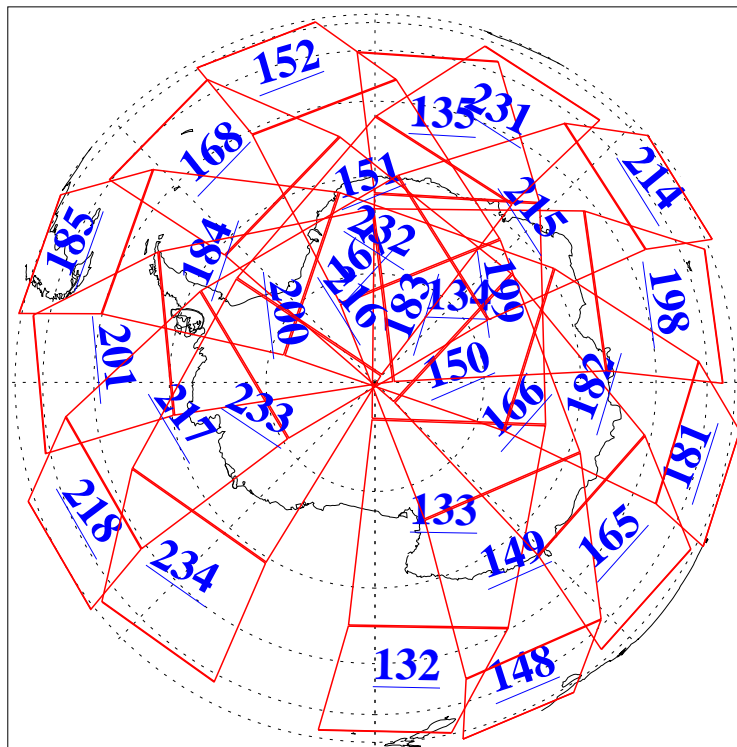

L1B Availability
AMSU Granules: 240
HSB Granules: 0
AIRS Granules: 240

30 Jan 2008
DoY 30
Aqua Day 2097
Granules: 1 to 120

Granules: 121 to 240

Legend: AMSU Available, HSB Available, AIRS Available

L1B Availability
AMSU Granules: 240
HSB Granules: 0
AIRS Granules: 240

30 Jan 2008
DoY 30
Aqua Day 2097
Ascending Granules

Descending Granules

Legend: AMSU Available, HSB Available, AIRS Available

L1B Availability
 AMSU Granules: 240
 HSB Granules: 0
 AIRS Granules: 240

30 Jan 2008
 DoY 30
 Aqua Day 2097

Northern Hemisphere Granules

Southern Hemisphere Granules

Legend: AMSU Available, HSB Available, AIRS Available