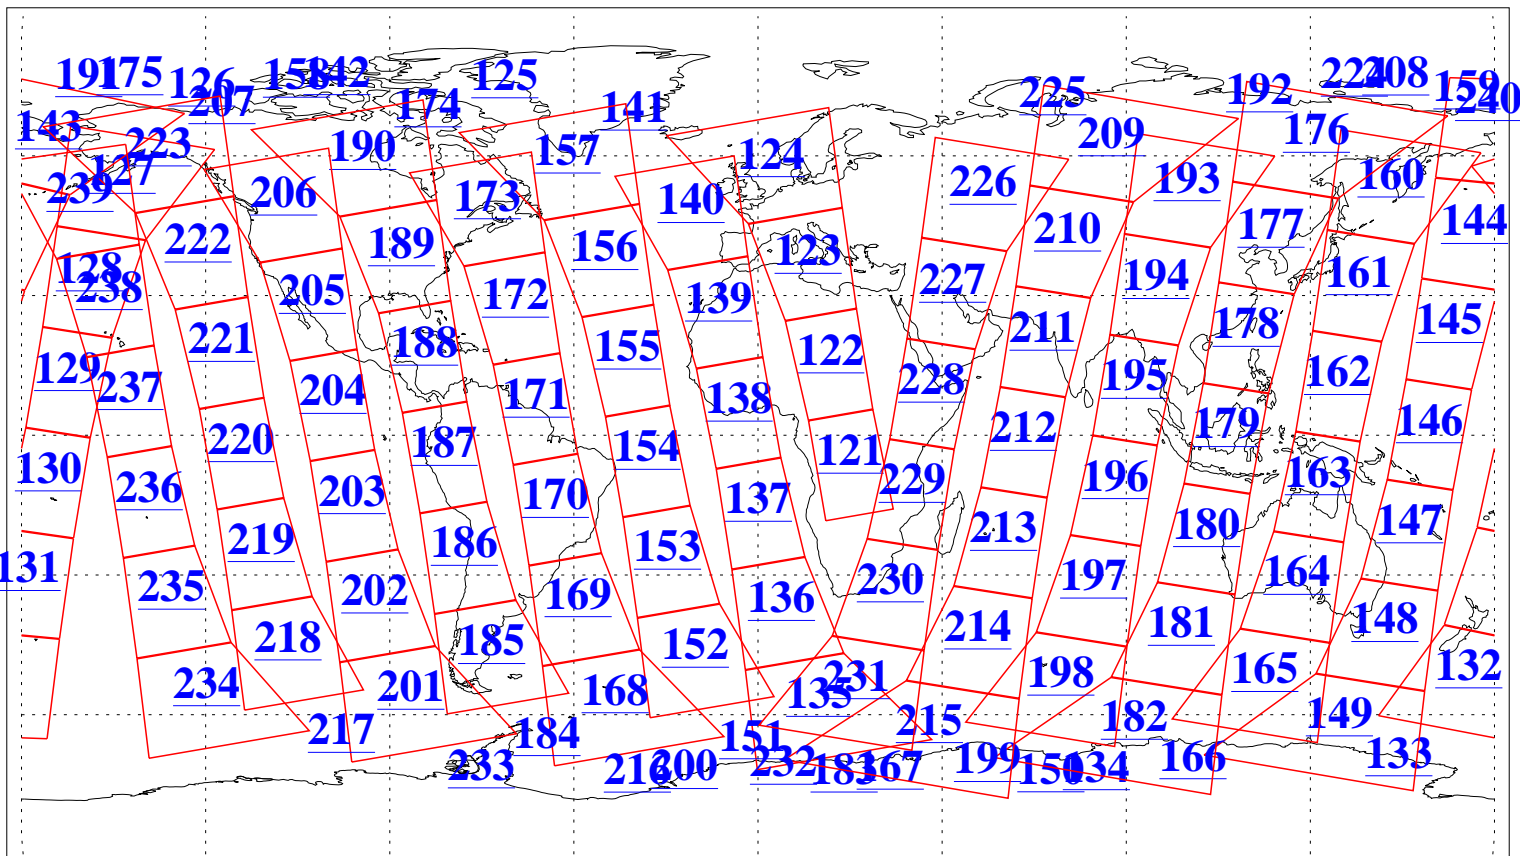

L1B Availability
AMSU Granules: 240
HSB Granules: 0
AIRS Granules: 240

30 Jan 2008
DoY 30
Aqua Day 2097
Granules: 1 to 120

Granules: 121 to 240

Legend: AMSU Available, HSB Available, AIRS Available

L1B Availability
AMSU Granules: 240
HSB Granules: 0
AIRS Granules: 240

30 Jan 2008
DoY 30
Aqua Day 2097
Ascending Granules

Descending Granules

Legend: AMSU Available, HSB Available, AIRS Available

L1B Availability
 AMSU Granules: 240
 HSB Granules: 0
 AIRS Granules: 240

30 Jan 2008
 DoY 30
 Aqua Day 2097

Northern Hemisphere Granules

Southern Hemisphere Granules

Legend: AMSU Available, HSB Available, AIRS Available