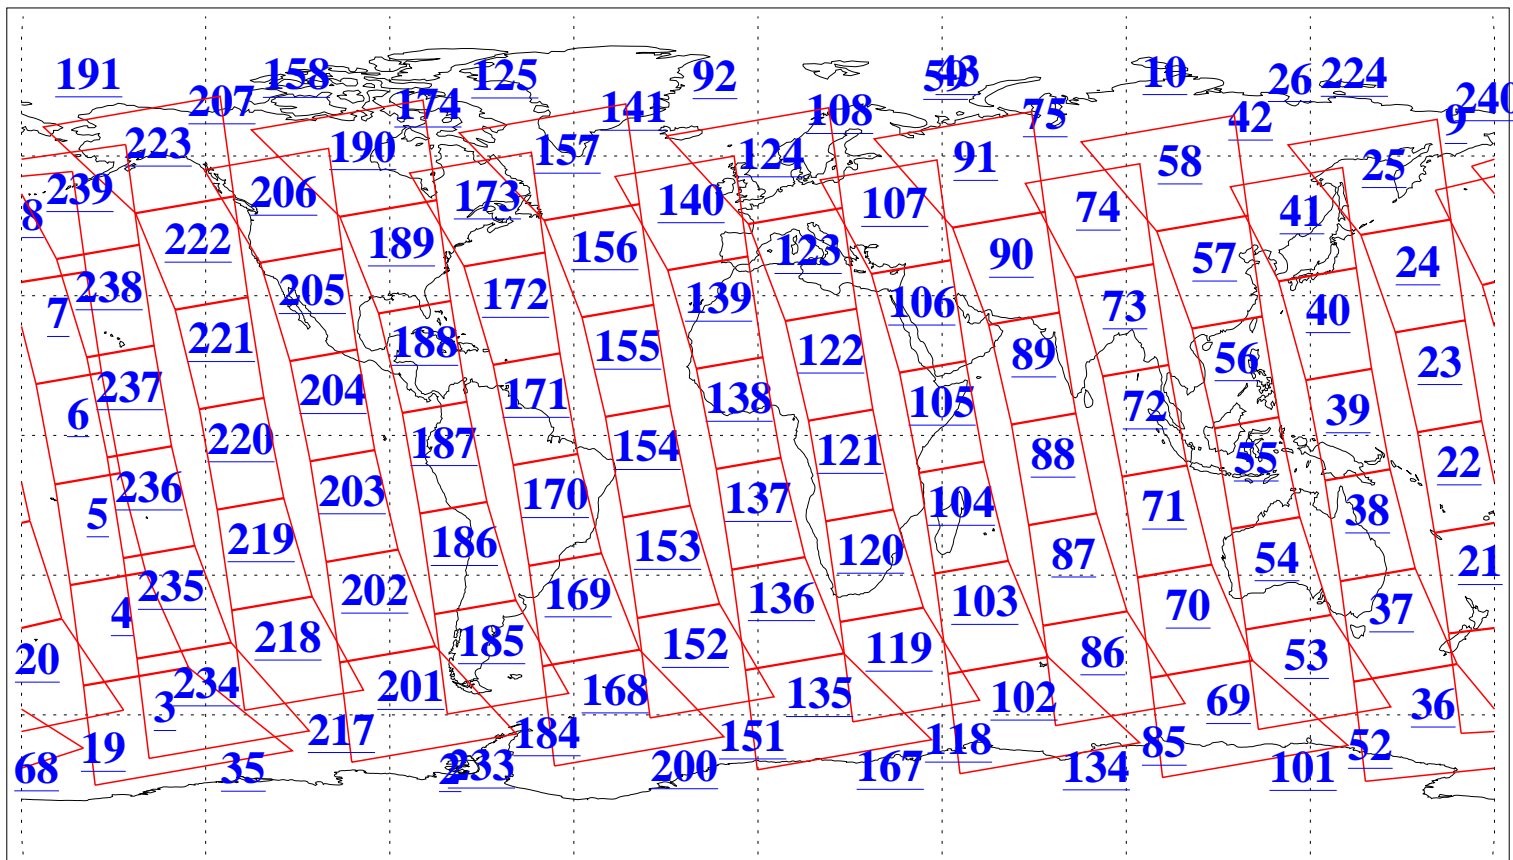

L1B Availability
AMSU Granules: 240
HSB Granules: 0
AIRS Granules: 240

30 Jan 2008
DoY 30
Aqua Day 2097
Granules: 1 to 120

Granules: 121 to 240

Legend: AMSU Available, HSB Available, AIRS Available

L1B Availability
AMSU Granules: 240
HSB Granules: 0
AIRS Granules: 240

30 Jan 2008
DoY 30
Aqua Day 2097
Ascending Granules

Descending Granules

Legend: AMSU Available, HSB Available, AIRS Available

L1B Availability
 AMSU Granules: 240
 HSB Granules: 0
 AIRS Granules: 240

30 Jan 2008
 DoY 30
 Aqua Day 2097

Northern Hemisphere Granules

Southern Hemisphere Granules

Legend: AMSU Available, HSB Available, AIRS Available