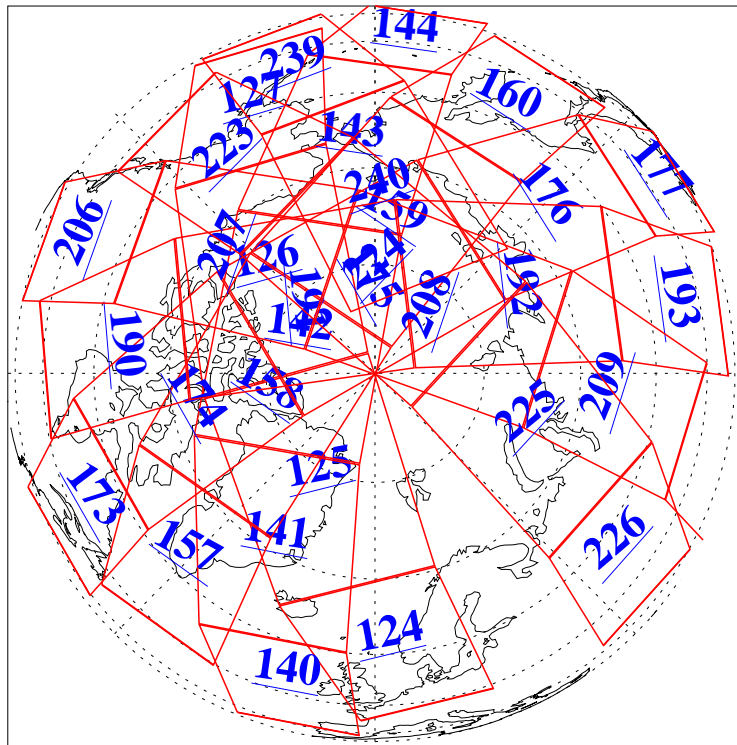

L1B Availability
AMSU Granules: 240
HSB Granules: 0
AIRS Granules: 240

30 Jan 2008
DoY 30
Aqua Day 2097
Granules: 1 to 120

Granules: 121 to 240

Legend: AMSU Available, HSB Available, AIRS Available

L1B Availability
AMSU Granules: 240
HSB Granules: 0
AIRS Granules: 240

30 Jan 2008
DoY 30
Aqua Day 2097
Ascending Granules

Descending Granules

Legend: AMSU Available, HSB Available, AIRS Available

L1B Availability
 AMSU Granules: 240
 HSB Granules: 0
 AIRS Granules: 240

30 Jan 2008
 DoY 30
 Aqua Day 2097

Northern Hemisphere Granules

Southern Hemisphere Granules

Legend: AMSU Available, HSB Available, AIRS Available