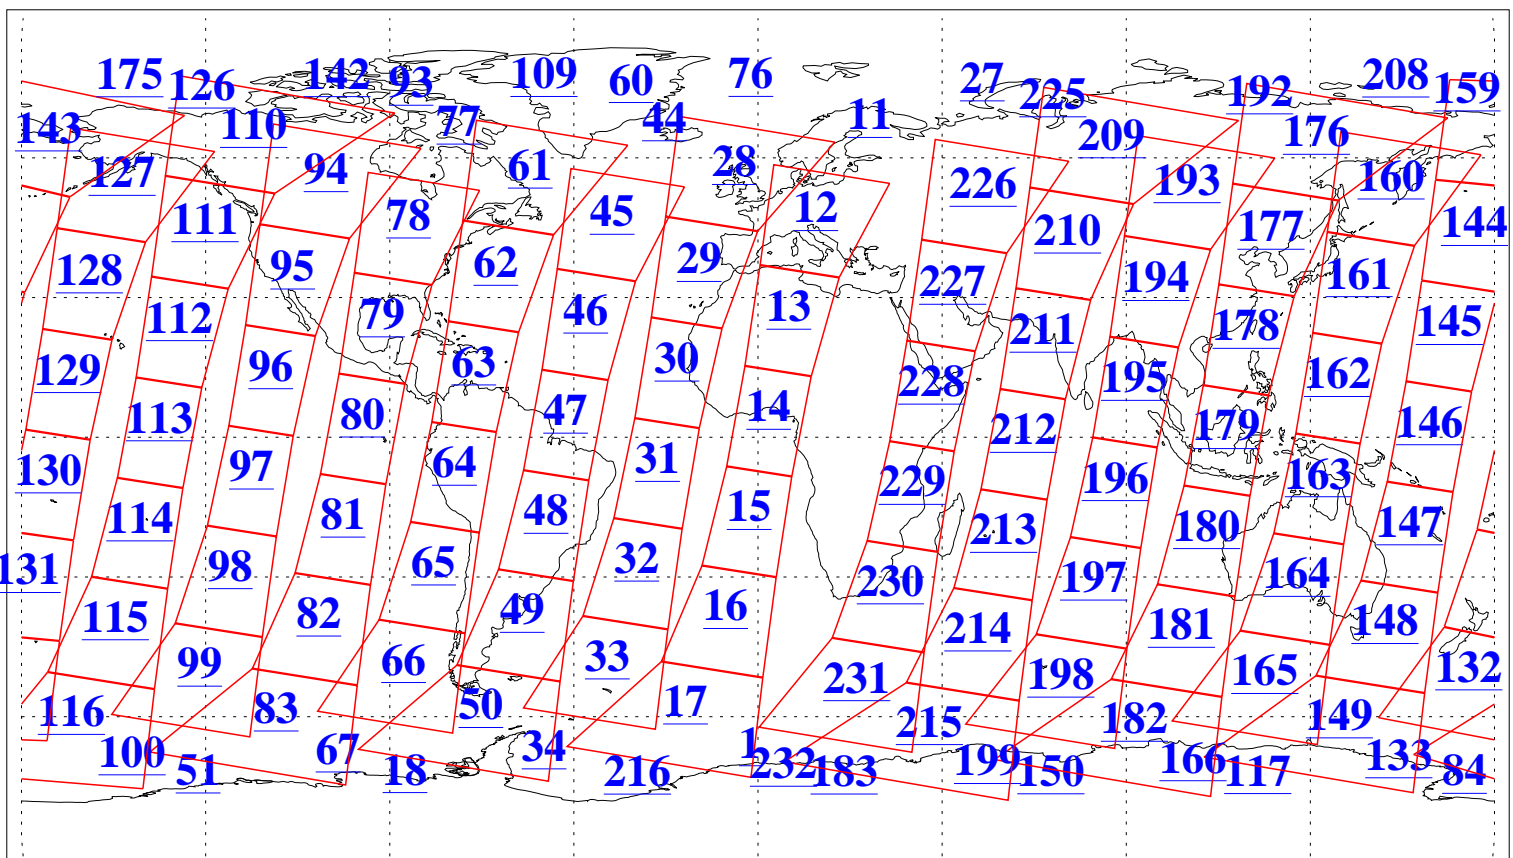

L1B Availability
AMSU Granules: 240
HSB Granules: 0
AIRS Granules: 240

30 Jan 2008
DoY 30
Aqua Day 2097
Granules: 1 to 120

Granules: 121 to 240

Legend: AMSU Available, HSB Available, AIRS Available

L1B Availability
AMSU Granules: 240
HSB Granules: 0
AIRS Granules: 240

30 Jan 2008
DoY 30
Aqua Day 2097
Ascending Granules

Descending Granules

Legend: AMSU Available, HSB Available, AIRS Available

L1B Availability
 AMSU Granules: 240
 HSB Granules: 0
 AIRS Granules: 240

30 Jan 2008
 DoY 30
 Aqua Day 2097

Northern Hemisphere Granules

Southern Hemisphere Granules

Legend: AMSU Available, HSB Available, AIRS Available