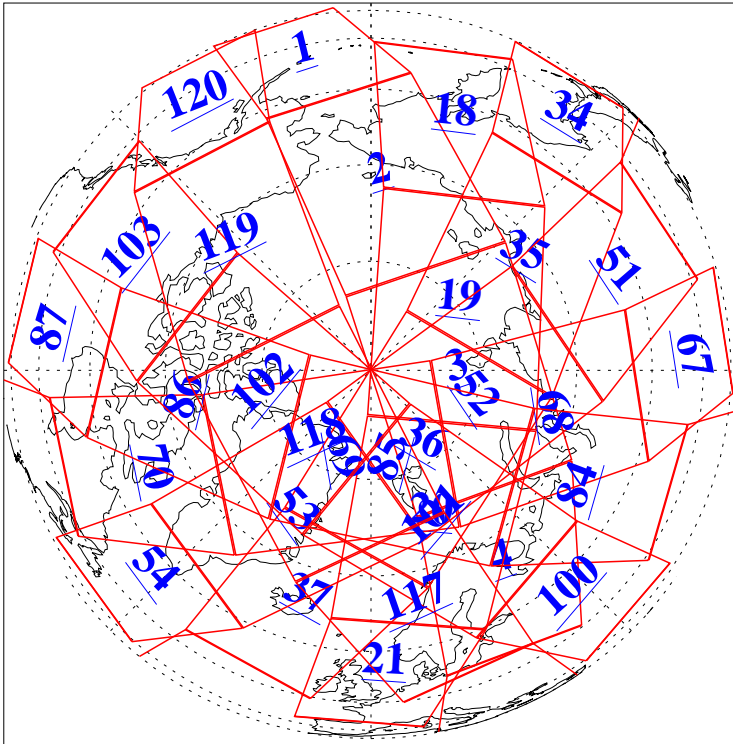

L1B Availability
AMSU Granules: 240
HSB Granules: 0
AIRS Granules: 240

29 Jan 2008
DoY 29
Aqua Day 2096
Granules: 1 to 120

Granules: 121 to 240

Legend: AMSU Available, HSB Available, AIRS Available

L1B Availability
AMSU Granules: 240
HSB Granules: 0
AIRS Granules: 240

29 Jan 2008
DoY 29
Aqua Day 2096

Ascending Granules

Descending Granules

Legend: AMSU Available, HSB Available, AIRS Available

L1B Availability
 AMSU Granules: 240
 HSB Granules: 0
 AIRS Granules: 240

29 Jan 2008
 DoY 29
 Aqua Day 2096

Northern Hemisphere Granules

Southern Hemisphere Granules

Legend: AMSU Available, HSB Available, AIRS Available