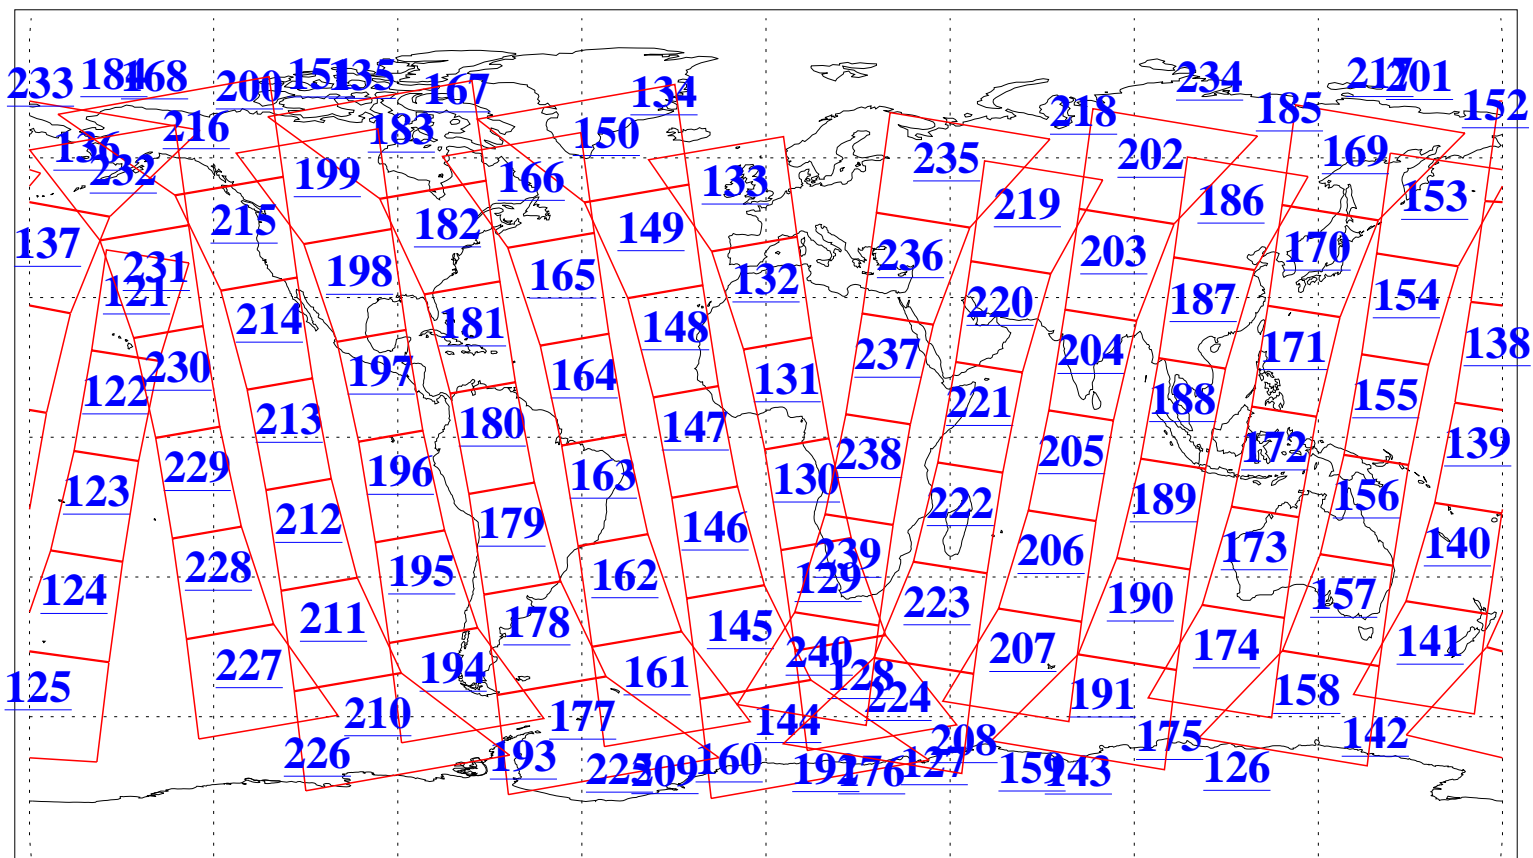

L1B Availability
AMSU Granules: 240
HSB Granules: 0
AIRS Granules: 240

29 Jan 2008
DoY 29
Aqua Day 2096
Granules: 1 to 120

Granules: 121 to 240

Legend: AMSU Available, HSB Available, AIRS Available

L1B Availability
AMSU Granules: 240
HSB Granules: 0
AIRS Granules: 240

29 Jan 2008
DoY 29
Aqua Day 2096

Ascending Granules

Descending Granules

Legend: AMSU Available, HSB Available, AIRS Available

L1B Availability
 AMSU Granules: 240
 HSB Granules: 0
 AIRS Granules: 240

29 Jan 2008
 DoY 29
 Aqua Day 2096

Northern Hemisphere Granules

Southern Hemisphere Granules

Legend: AMSU Available, HSB Available, AIRS Available