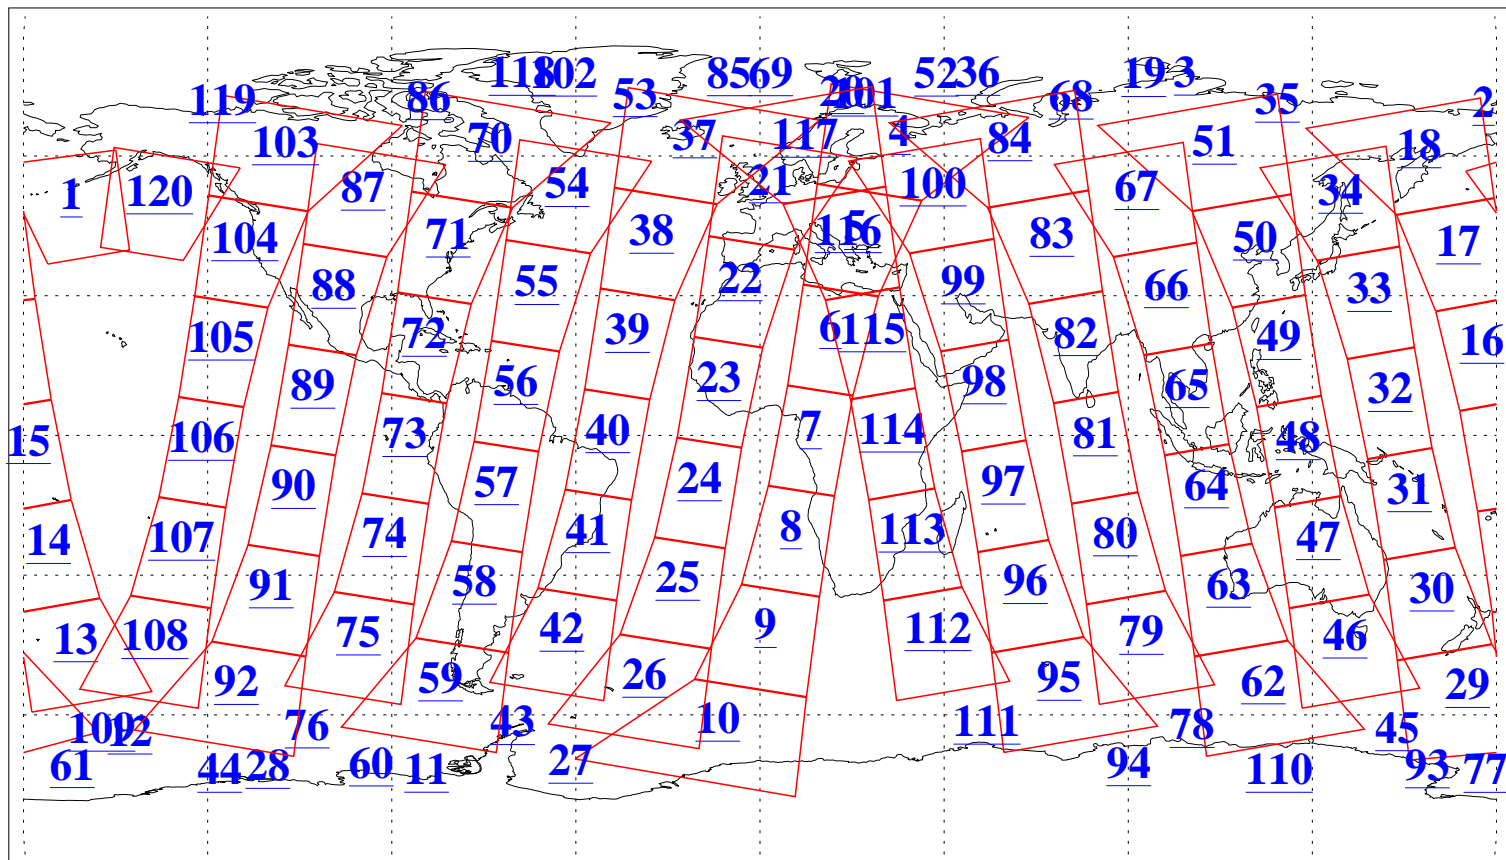

L1B Availability
AMSU Granules: 240
HSB Granules: 0
AIRS Granules: 240

29 Jan 2008
DoY 29
Aqua Day 2096
Granules: 1 to 120

Granules: 121 to 240

Legend: AMSU Available, HSB Available, AIRS Available

L1B Availability
AMSU Granules: 240
HSB Granules: 0
AIRS Granules: 240

29 Jan 2008
DoY 29
Aqua Day 2096

Ascending Granules

Descending Granules

Legend: AMSU Available, HSB Available, AIRS Available

L1B Availability
 AMSU Granules: 240
 HSB Granules: 0
 AIRS Granules: 240

29 Jan 2008
 DoY 29
 Aqua Day 2096

Northern Hemisphere Granules

Southern Hemisphere Granules

Legend: AMSU Available, HSB Available, AIRS Available