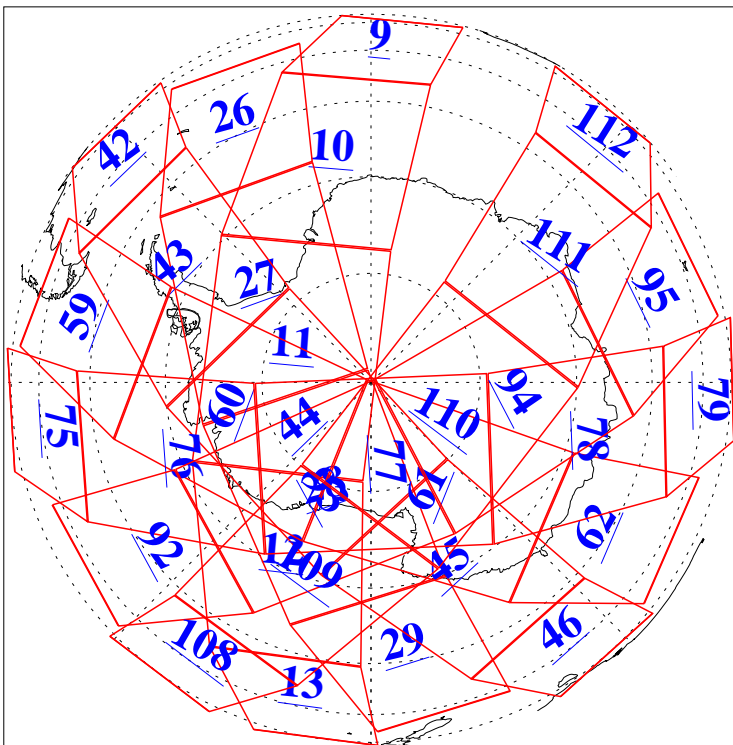

L1B Availability
AMSU Granules: 240
HSB Granules: 0
AIRS Granules: 240

29 Jan 2008
DoY 29
Aqua Day 2096
Granules: 1 to 120

Granules: 121 to 240

Legend: AMSU Available, HSB Available, AIRS Available

L1B Availability
AMSU Granules: 240
HSB Granules: 0
AIRS Granules: 240

29 Jan 2008
DoY 29
Aqua Day 2096

Ascending Granules

Descending Granules

Legend: AMSU Available, HSB Available, AIRS Available

L1B Availability
 AMSU Granules: 240
 HSB Granules: 0
 AIRS Granules: 240

29 Jan 2008
 DoY 29
 Aqua Day 2096

Northern Hemisphere Granules

Southern Hemisphere Granules

Legend: AMSU Available, HSB Available, AIRS Available