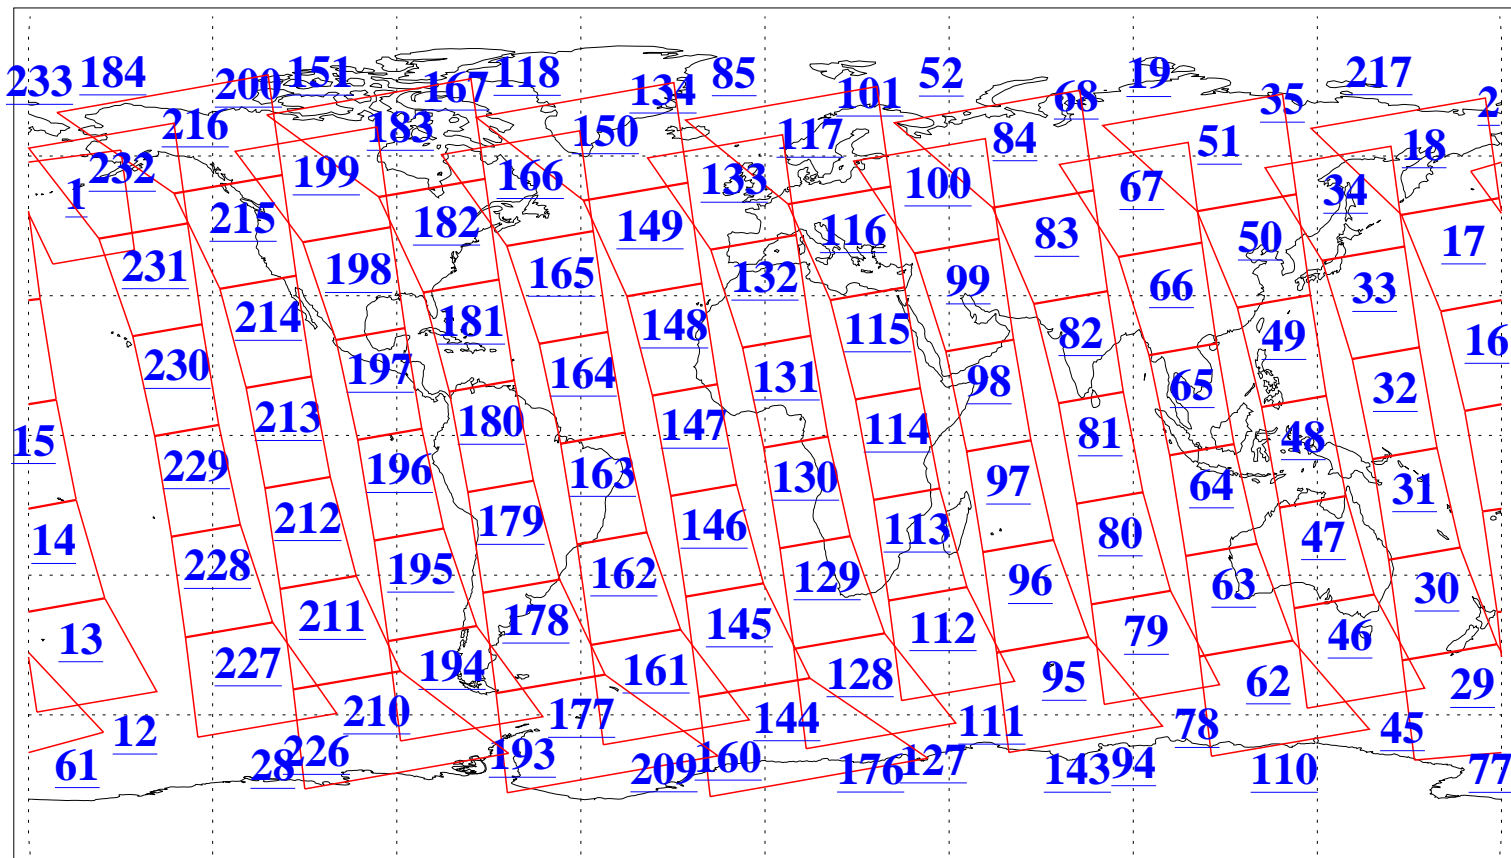

L1B Availability
AMSU Granules: 240
HSB Granules: 0
AIRS Granules: 240

29 Jan 2008
DoY 29
Aqua Day 2096
Granules: 1 to 120

Granules: 121 to 240

Legend: AMSU Available, HSB Available, AIRS Available

L1B Availability
AMSU Granules: 240
HSB Granules: 0
AIRS Granules: 240

29 Jan 2008
DoY 29
Aqua Day 2096

Ascending Granules

Descending Granules

Legend: AMSU Available, HSB Available, AIRS Available

L1B Availability
 AMSU Granules: 240
 HSB Granules: 0
 AIRS Granules: 240

29 Jan 2008
 DoY 29
 Aqua Day 2096

Northern Hemisphere Granules

Southern Hemisphere Granules

Legend: AMSU Available, HSB Available, AIRS Available