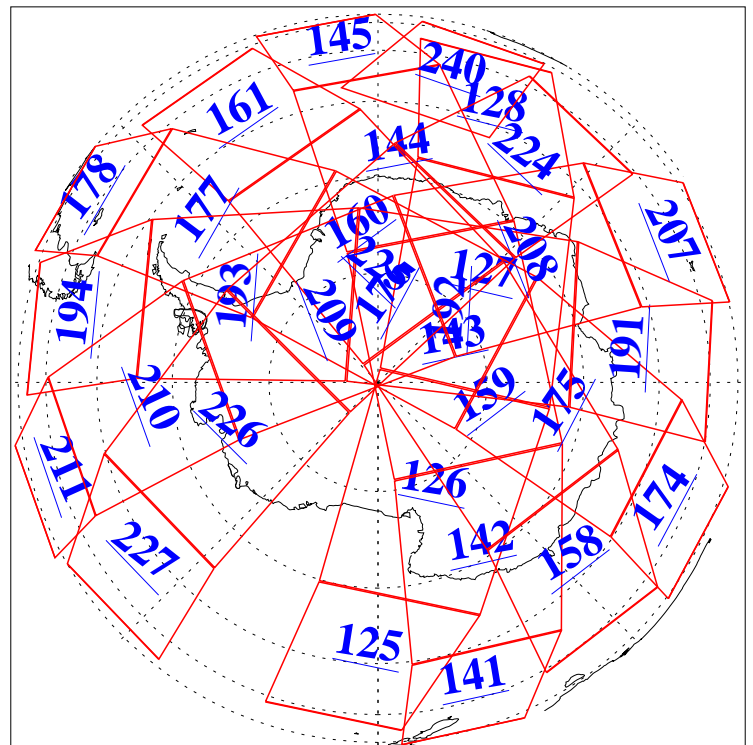

L1B Availability
AMSU Granules: 240
HSB Granules: 0
AIRS Granules: 240

29 Jan 2008
DoY 29
Aqua Day 2096
Granules: 1 to 120

Granules: 121 to 240

Legend: AMSU Available, HSB Available, AIRS Available

L1B Availability
AMSU Granules: 240
HSB Granules: 0
AIRS Granules: 240

29 Jan 2008
DoY 29
Aqua Day 2096

Ascending Granules

Descending Granules

Legend: AMSU Available, HSB Available, AIRS Available

L1B Availability
 AMSU Granules: 240
 HSB Granules: 0
 AIRS Granules: 240

29 Jan 2008
 DoY 29
 Aqua Day 2096

Northern Hemisphere Granules

Southern Hemisphere Granules

Legend: AMSU Available, HSB Available, AIRS Available