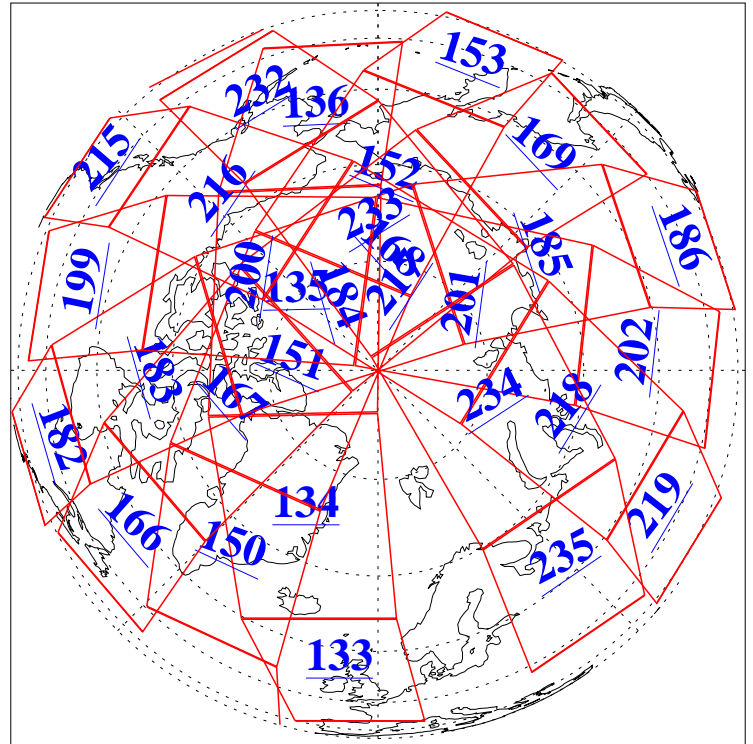

L1B Availability
AMSU Granules: 240
HSB Granules: 0
AIRS Granules: 240

29 Jan 2008
DoY 29
Aqua Day 2096
Granules: 1 to 120

Granules: 121 to 240

Legend: AMSU Available, HSB Available, AIRS Available

L1B Availability
AMSU Granules: 240
HSB Granules: 0
AIRS Granules: 240

29 Jan 2008
DoY 29
Aqua Day 2096

Ascending Granules

Descending Granules

Legend: AMSU Available, HSB Available, AIRS Available

L1B Availability
 AMSU Granules: 240
 HSB Granules: 0
 AIRS Granules: 240

29 Jan 2008
 DoY 29
 Aqua Day 2096

Northern Hemisphere Granules

Southern Hemisphere Granules

Legend: AMSU Available, HSB Available, AIRS Available