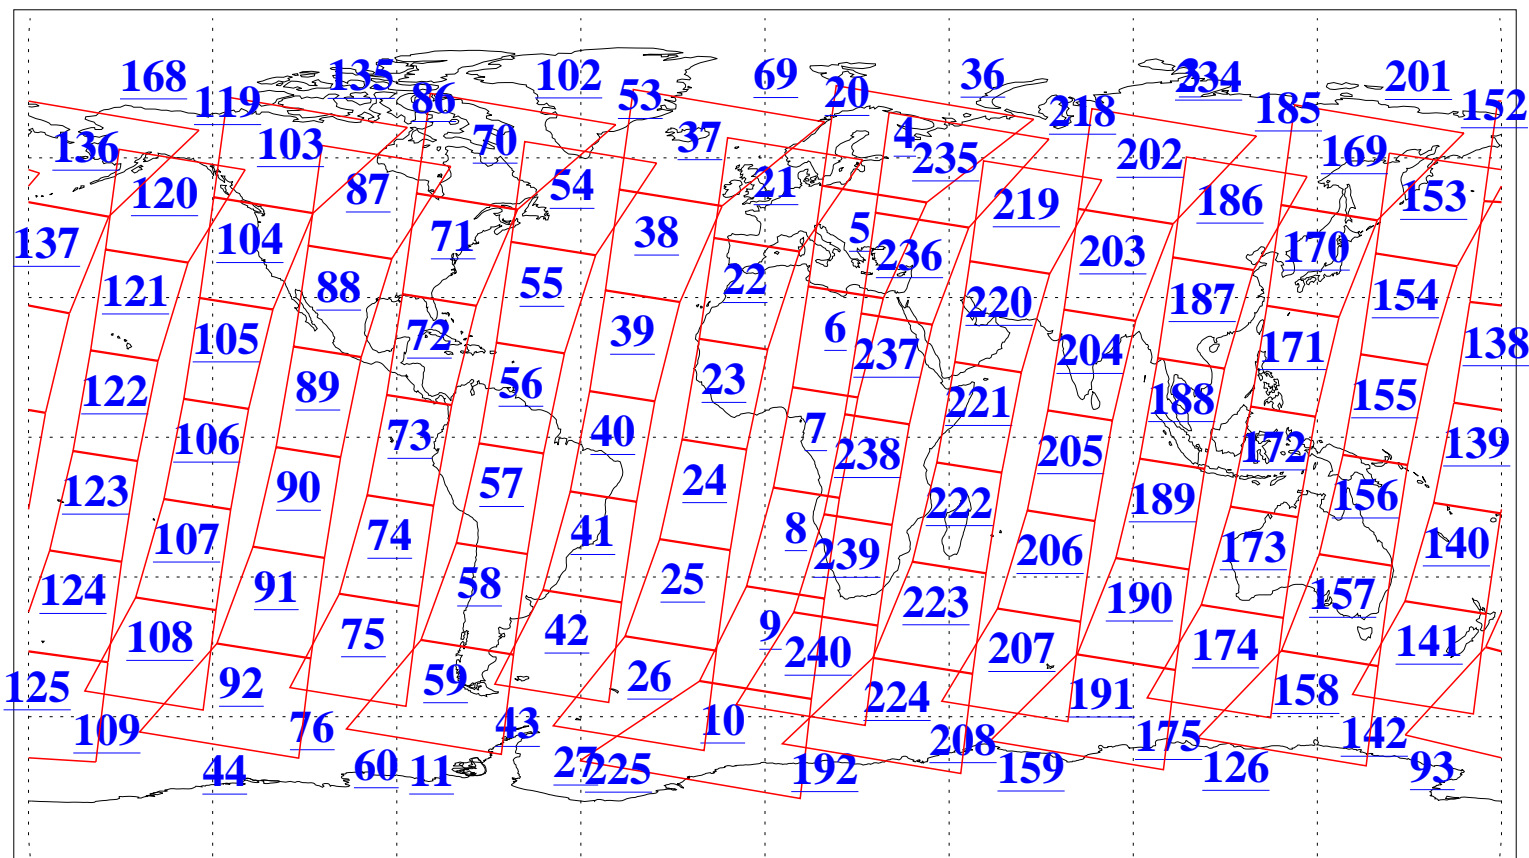

L1B Availability
AMSU Granules: 240
HSB Granules: 0
AIRS Granules: 240

29 Jan 2008
DoY 29
Aqua Day 2096
Granules: 1 to 120

Granules: 121 to 240

Legend: AMSU Available, HSB Available, AIRS Available

L1B Availability
AMSU Granules: 240
HSB Granules: 0
AIRS Granules: 240

29 Jan 2008
DoY 29
Aqua Day 2096

Ascending Granules

Descending Granules

Legend: AMSU Available, HSB Available, AIRS Available

L1B Availability
 AMSU Granules: 240
 HSB Granules: 0
 AIRS Granules: 240

29 Jan 2008
 DoY 29
 Aqua Day 2096

Northern Hemisphere Granules

Southern Hemisphere Granules

Legend: AMSU Available, HSB Available, AIRS Available