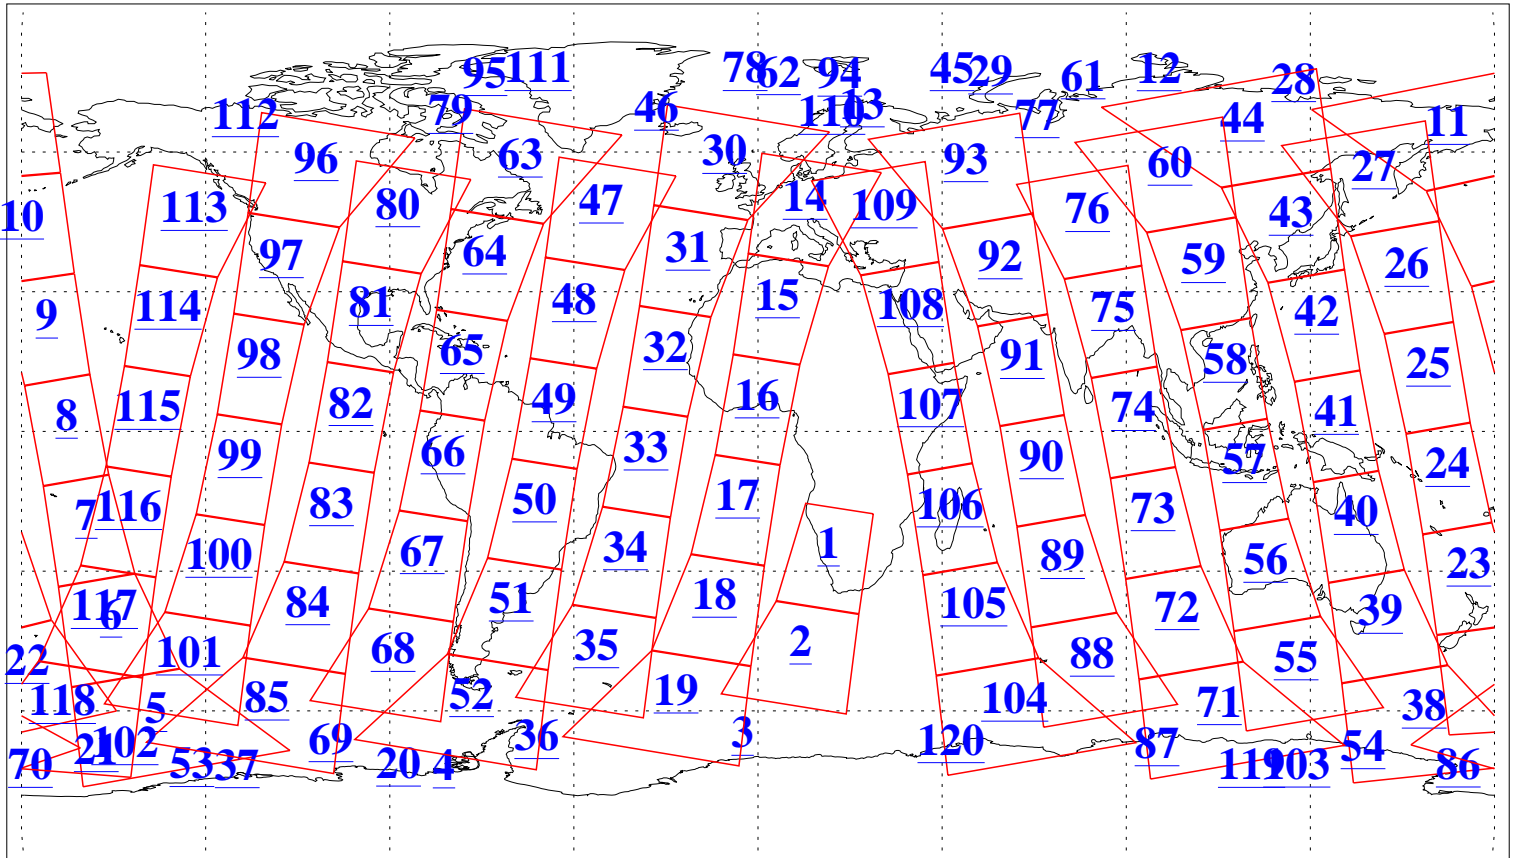

L1B Availability  
AMSU Granules: 240  
HSB Granules: 0  
AIRS Granules: 240

28 Jan 2008  
DoY 28  
Aqua Day 2095  
Granules: 1 to 120

Granules: 121 to 240

Legend: AMSU Available, HSB Available, AIRS Available

L1B Availability  
AMSU Granules: 240  
HSB Granules: 0  
AIRS Granules: 240

28 Jan 2008  
DoY 28  
Aqua Day 2095  
Ascending Granules

Descending Granules

Legend: AMSU Available, HSB Available, AIRS Available

L1B Availability  
 AMSU Granules: 240  
 HSB Granules: 0  
 AIRS Granules: 240

28 Jan 2008  
 DoY 28  
 Aqua Day 2095

Northern Hemisphere Granules

Southern Hemisphere Granules

Legend: AMSU Available, HSB Available, AIRS Available