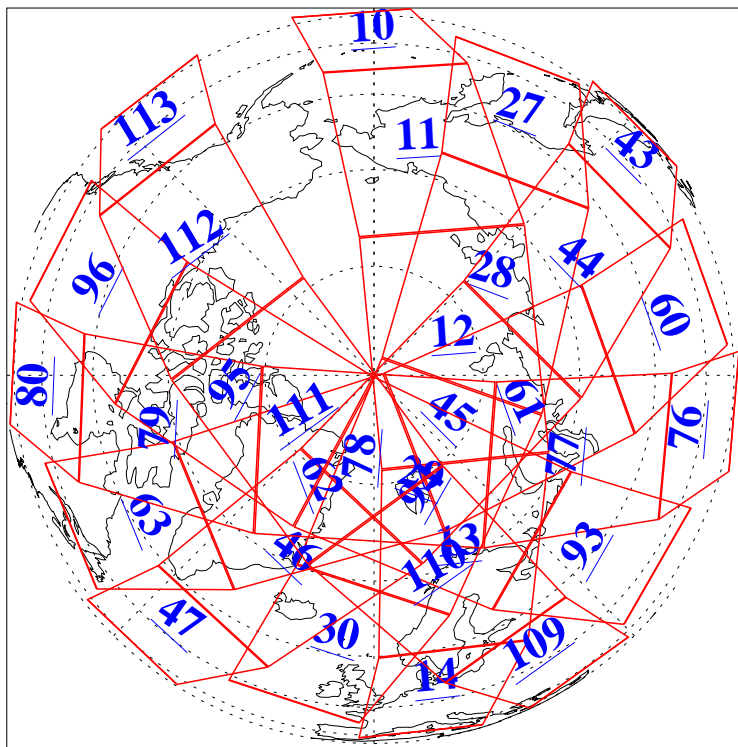

L1B Availability  
AMSU Granules: 240  
HSB Granules: 0  
AIRS Granules: 240

28 Jan 2008  
DoY 28  
Aqua Day 2095  
Granules: 1 to 120

Granules: 121 to 240

Legend: AMSU Available, HSB Available, AIRS Available

L1B Availability  
AMSU Granules: 240  
HSB Granules: 0  
AIRS Granules: 240

28 Jan 2008  
DoY 28  
Aqua Day 2095  
Ascending Granules

Descending Granules

Legend: AMSU Available, HSB Available, AIRS Available

L1B Availability  
 AMSU Granules: 240  
 HSB Granules: 0  
 AIRS Granules: 240

28 Jan 2008  
 DoY 28  
 Aqua Day 2095

Northern Hemisphere Granules

Southern Hemisphere Granules

Legend: AMSU Available, HSB Available, AIRS Available