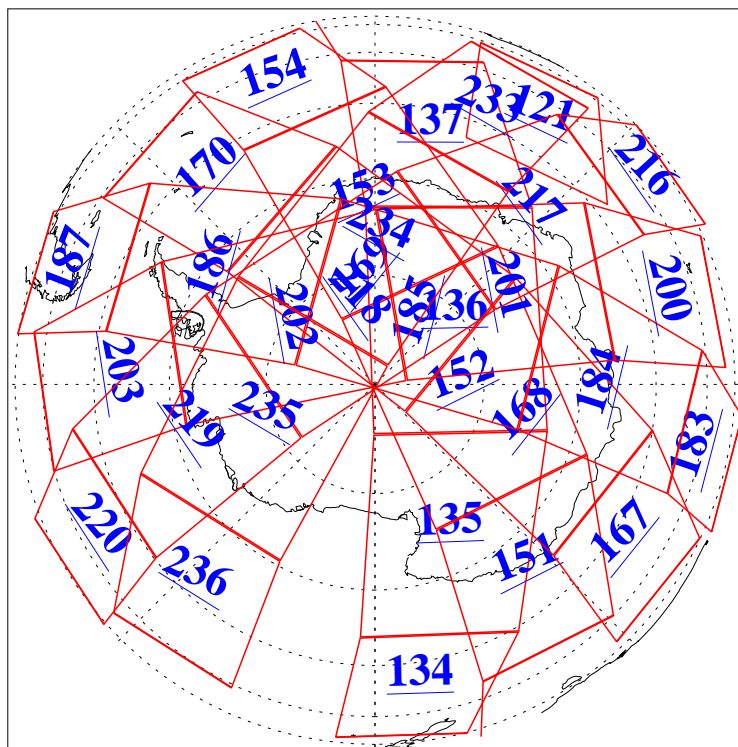

L1B Availability  
AMSU Granules: 240  
HSB Granules: 0  
AIRS Granules: 240

28 Jan 2008  
DoY 28  
Aqua Day 2095  
Granules: 1 to 120

Granules: 121 to 240

Legend: AMSU Available, HSB Available, AIRS Available

L1B Availability  
AMSU Granules: 240  
HSB Granules: 0  
AIRS Granules: 240

28 Jan 2008  
DoY 28  
Aqua Day 2095  
Ascending Granules

Descending Granules

Legend: AMSU Available, HSB Available, AIRS Available

L1B Availability  
 AMSU Granules: 240  
 HSB Granules: 0  
 AIRS Granules: 240

28 Jan 2008  
 DoY 28  
 Aqua Day 2095

Northern Hemisphere Granules

Southern Hemisphere Granules

Legend: AMSU Available, HSB Available, AIRS Available