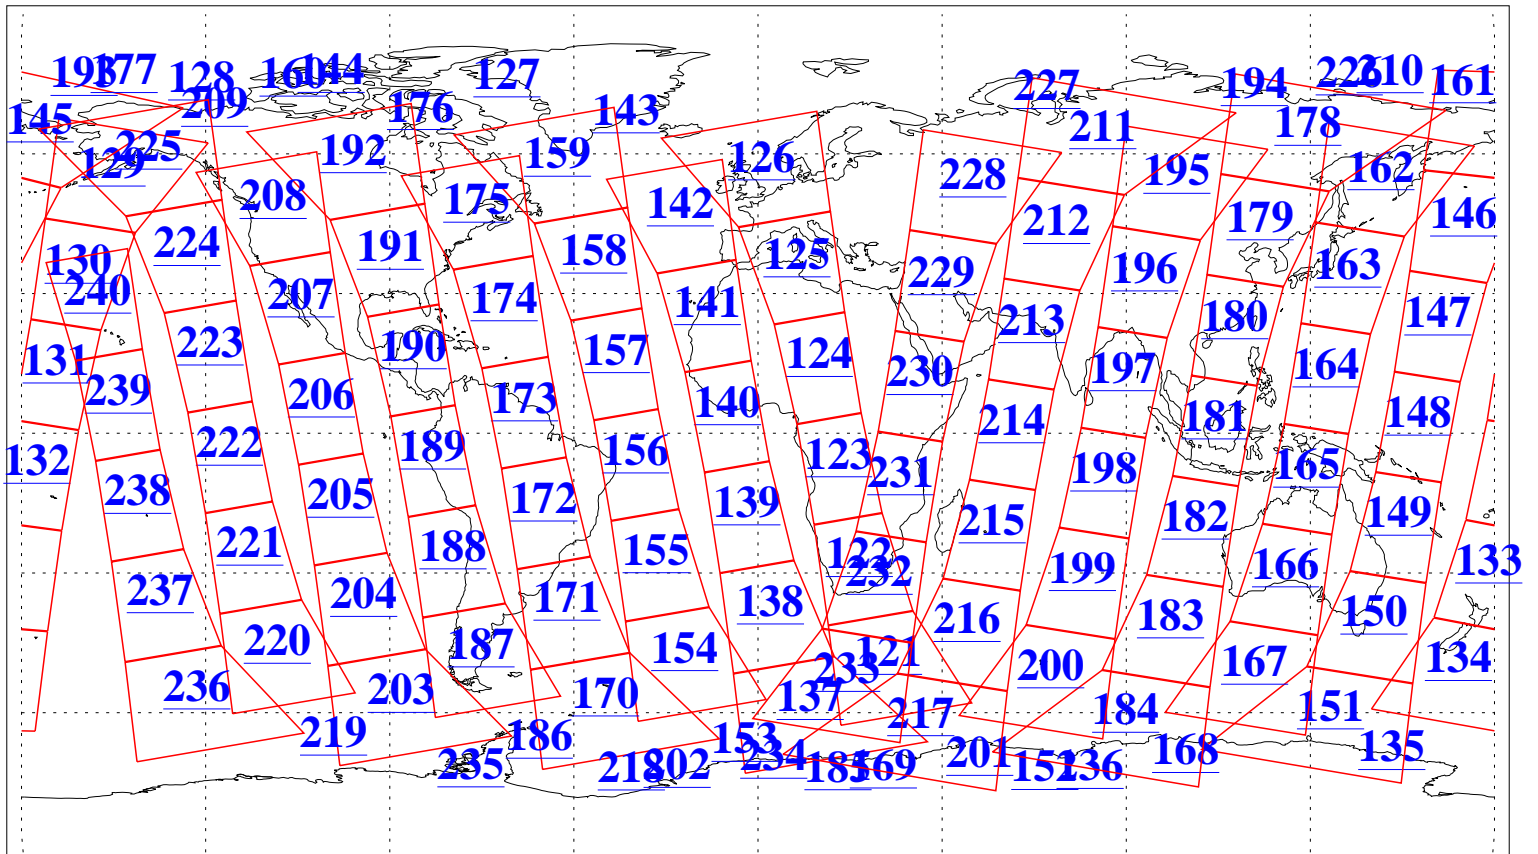

L1B Availability  
AMSU Granules: 240  
HSB Granules: 0  
AIRS Granules: 240

28 Jan 2008  
DoY 28  
Aqua Day 2095  
Granules: 1 to 120

Granules: 121 to 240

Legend: AMSU Available, HSB Available, AIRS Available

L1B Availability  
AMSU Granules: 240  
HSB Granules: 0  
AIRS Granules: 240

28 Jan 2008  
DoY 28  
Aqua Day 2095  
Ascending Granules

Descending Granules

Legend: AMSU Available, HSB Available, AIRS Available

L1B Availability  
 AMSU Granules: 240  
 HSB Granules: 0  
 AIRS Granules: 240

28 Jan 2008  
 DoY 28  
 Aqua Day 2095

Northern Hemisphere Granules

Southern Hemisphere Granules

Legend: AMSU Available, HSB Available, AIRS Available