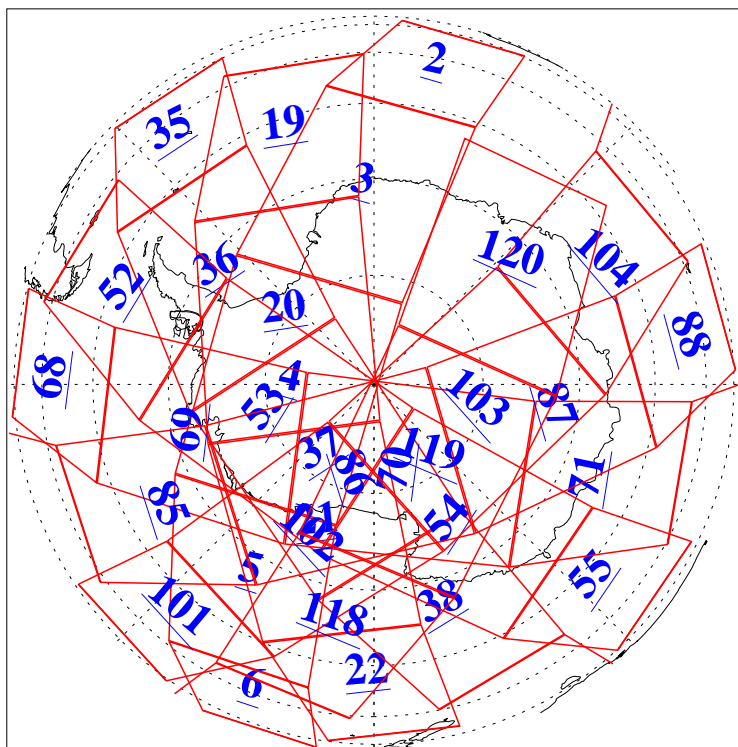

L1B Availability  
AMSU Granules: 240  
HSB Granules: 0  
AIRS Granules: 240

28 Jan 2008  
DoY 28  
Aqua Day 2095  
Granules: 1 to 120

Granules: 121 to 240

Legend: AMSU Available, HSB Available, AIRS Available

L1B Availability  
AMSU Granules: 240  
HSB Granules: 0  
AIRS Granules: 240

28 Jan 2008  
DoY 28  
Aqua Day 2095  
Ascending Granules

Descending Granules

Legend: AMSU Available, HSB Available, AIRS Available

L1B Availability  
 AMSU Granules: 240  
 HSB Granules: 0  
 AIRS Granules: 240

28 Jan 2008  
 DoY 28  
 Aqua Day 2095

Northern Hemisphere Granules

Southern Hemisphere Granules

Legend: AMSU Available, HSB Available, AIRS Available