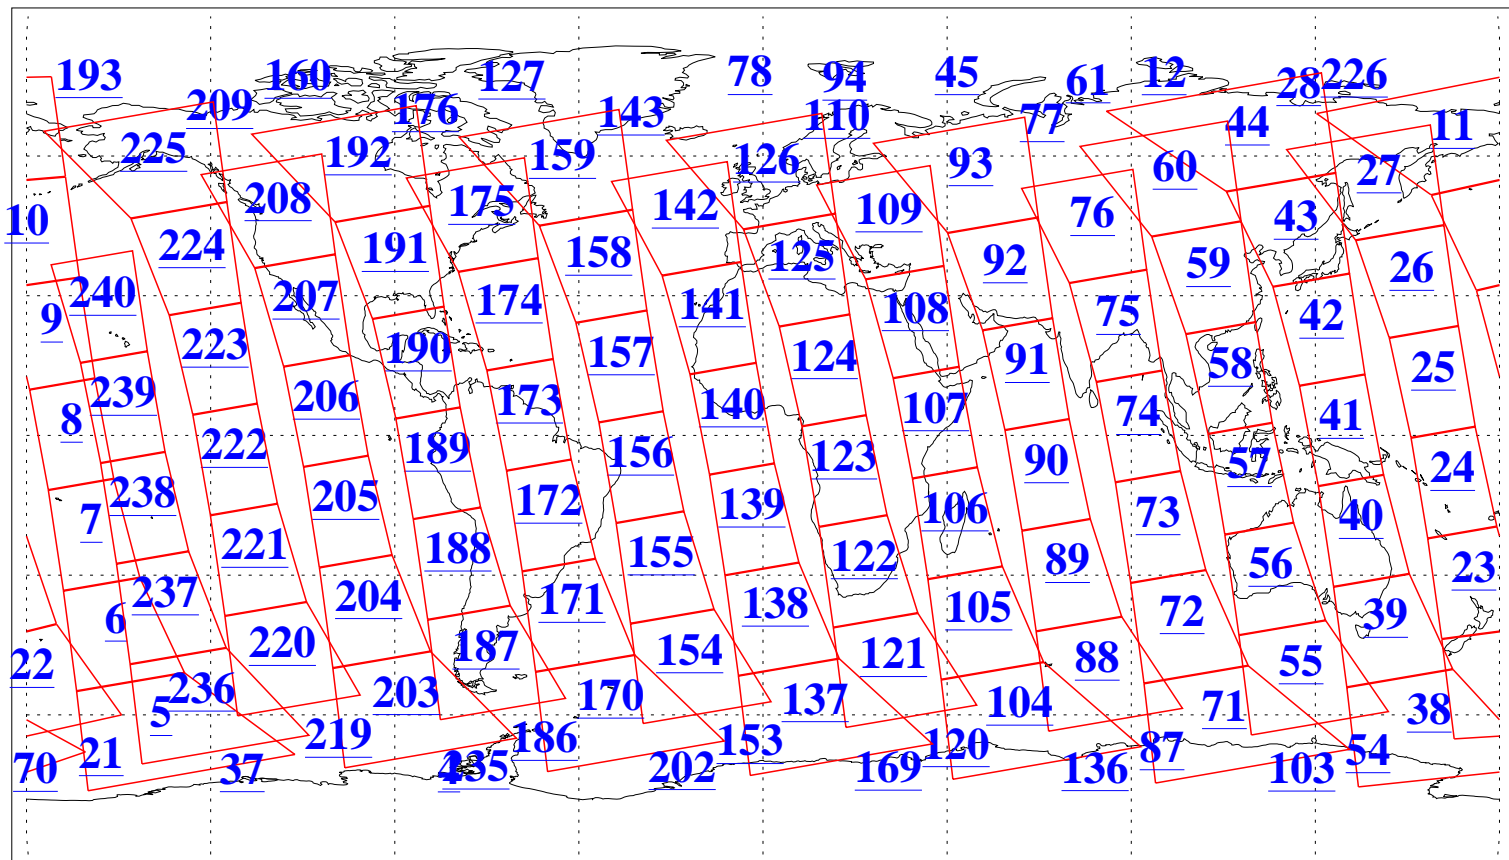

L1B Availability  
AMSU Granules: 240  
HSB Granules: 0  
AIRS Granules: 240

28 Jan 2008  
DoY 28  
Aqua Day 2095  
Granules: 1 to 120

Granules: 121 to 240

Legend: AMSU Available, HSB Available, AIRS Available

L1B Availability  
AMSU Granules: 240  
HSB Granules: 0  
AIRS Granules: 240

28 Jan 2008  
DoY 28  
Aqua Day 2095  
Ascending Granules

Descending Granules

Legend: AMSU Available, HSB Available, AIRS Available

L1B Availability  
 AMSU Granules: 240  
 HSB Granules: 0  
 AIRS Granules: 240

28 Jan 2008  
 DoY 28  
 Aqua Day 2095

Northern Hemisphere Granules

Southern Hemisphere Granules

Legend: AMSU Available, HSB Available, AIRS Available