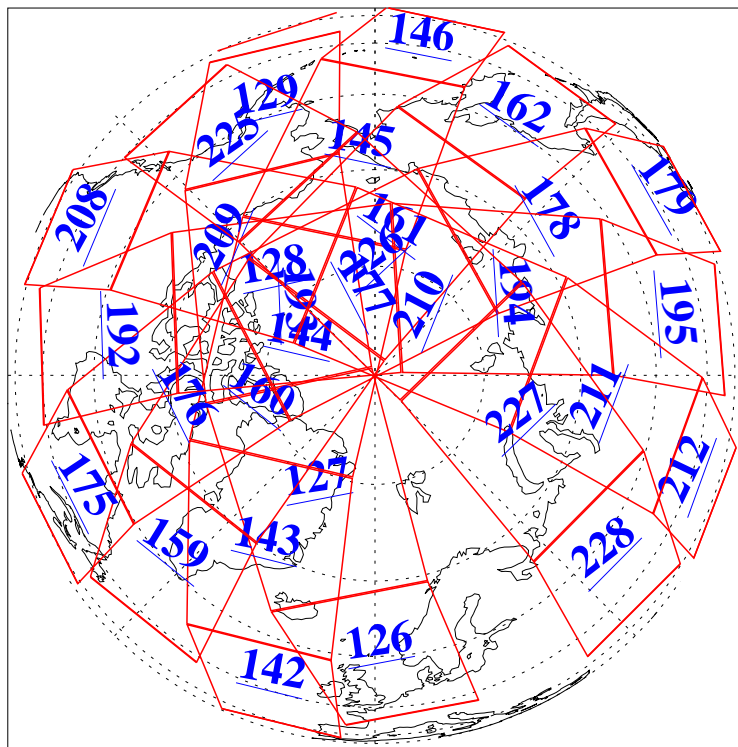

L1B Availability  
AMSU Granules: 240  
HSB Granules: 0  
AIRS Granules: 240

28 Jan 2008  
DoY 28  
Aqua Day 2095  
Granules: 1 to 120

Granules: 121 to 240

Legend: AMSU Available, HSB Available, AIRS Available

L1B Availability  
AMSU Granules: 240  
HSB Granules: 0  
AIRS Granules: 240

28 Jan 2008  
DoY 28  
Aqua Day 2095  
Ascending Granules

Descending Granules

Legend: AMSU Available, HSB Available, AIRS Available

L1B Availability  
 AMSU Granules: 240  
 HSB Granules: 0  
 AIRS Granules: 240

28 Jan 2008  
 DoY 28  
 Aqua Day 2095

Northern Hemisphere Granules

Southern Hemisphere Granules

Legend: AMSU Available, HSB Available, AIRS Available