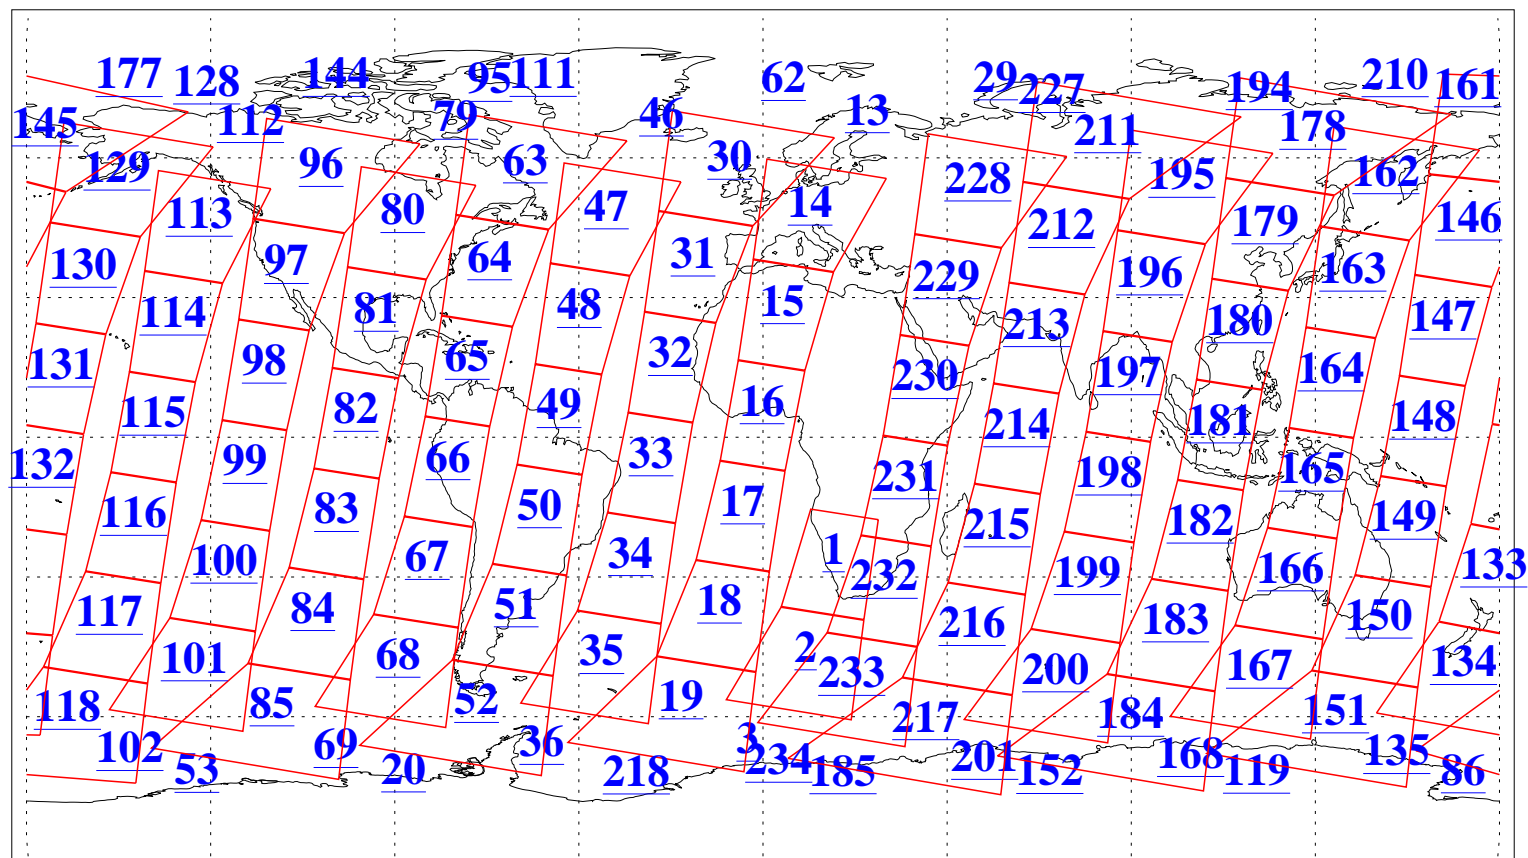

L1B Availability  
AMSU Granules: 240  
HSB Granules: 0  
AIRS Granules: 240

28 Jan 2008  
DoY 28  
Aqua Day 2095  
Granules: 1 to 120

Granules: 121 to 240

Legend: AMSU Available, HSB Available, AIRS Available

L1B Availability  
AMSU Granules: 240  
HSB Granules: 0  
AIRS Granules: 240

28 Jan 2008  
DoY 28  
Aqua Day 2095  
Ascending Granules

Descending Granules

Legend: AMSU Available, HSB Available, AIRS Available

L1B Availability  
 AMSU Granules: 240  
 HSB Granules: 0  
 AIRS Granules: 240

28 Jan 2008  
 DoY 28  
 Aqua Day 2095

Northern Hemisphere Granules

Southern Hemisphere Granules

Legend: AMSU Available, HSB Available, AIRS Available