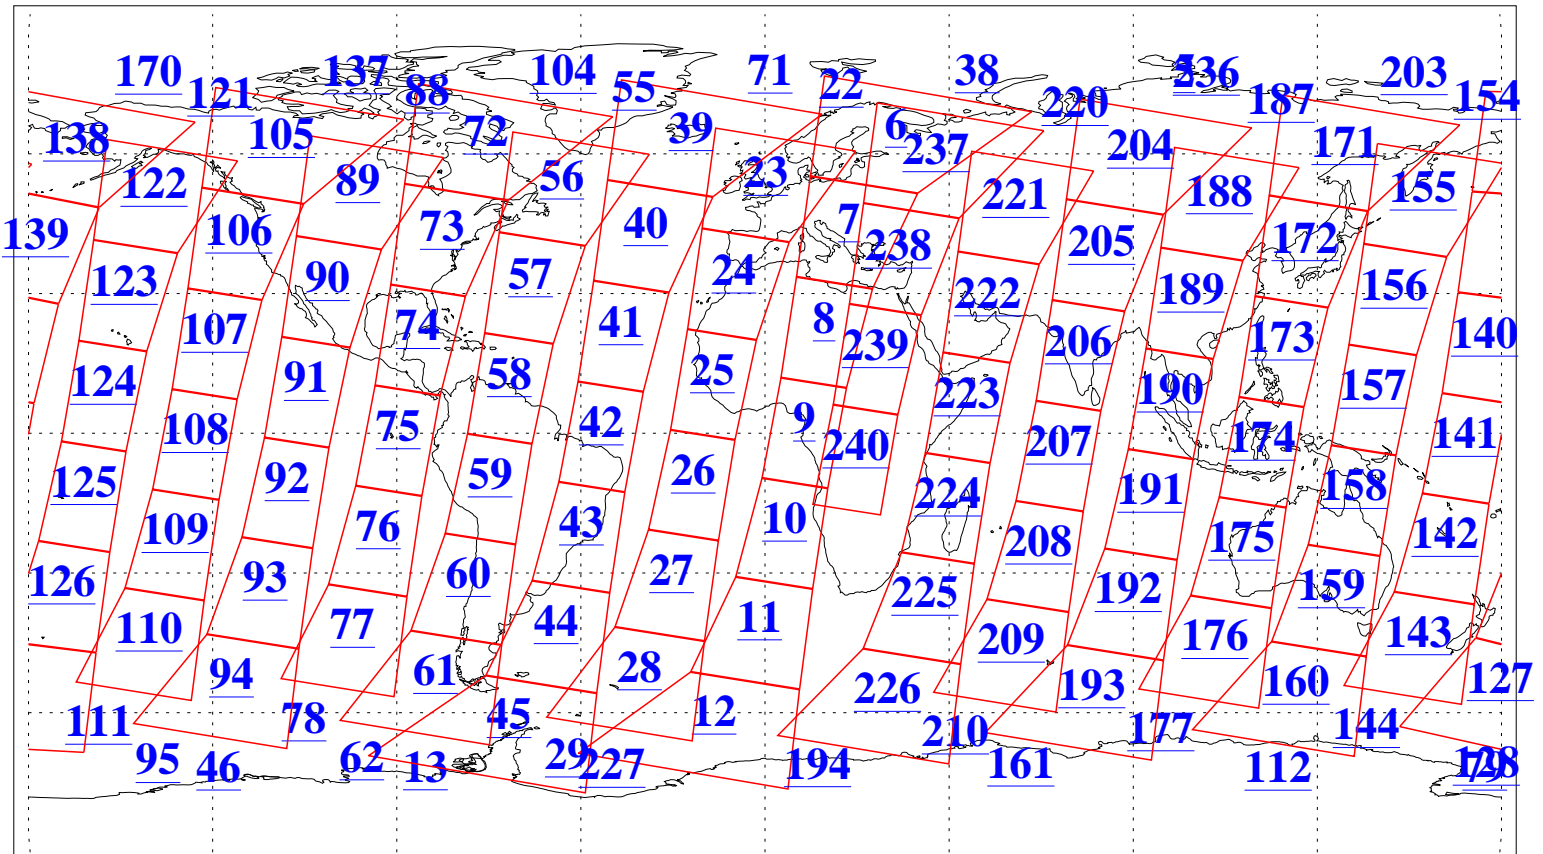

L1B Availability  
AMSU Granules: 240  
HSB Granules: 0  
AIRS Granules: 240

27 Jan 2008  
DoY 27  
Aqua Day 2094  
Granules: 1 to 120

Granules: 121 to 240

Legend: AMSU Available, HSB Available, AIRS Available

L1B Availability  
AMSU Granules: 240  
HSB Granules: 0  
AIRS Granules: 240

27 Jan 2008  
DoY 27  
Aqua Day 2094  
Ascending Granules

Descending Granules

Legend: AMSU Available, HSB Available, AIRS Available