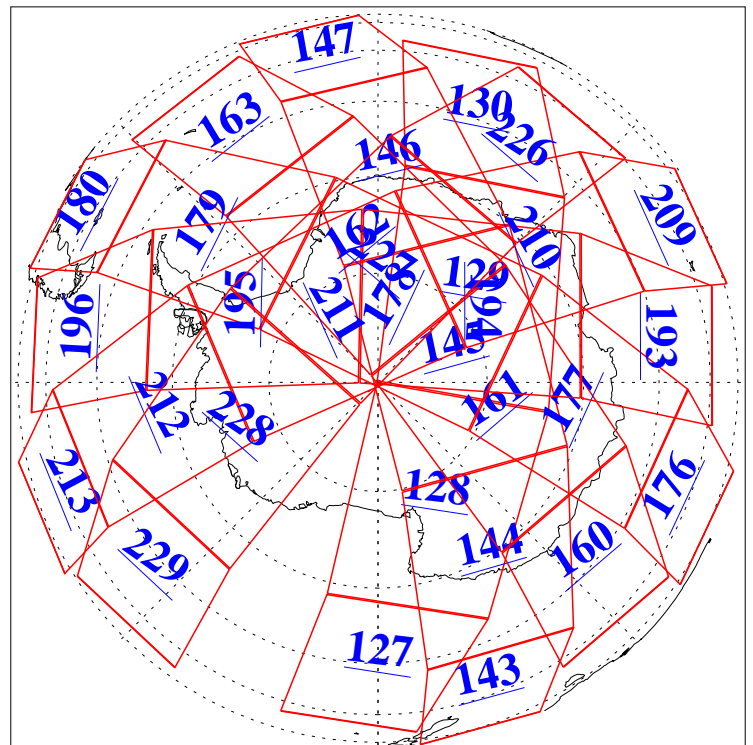

Legend: AMSU Available, HSB Available, AIRS Available