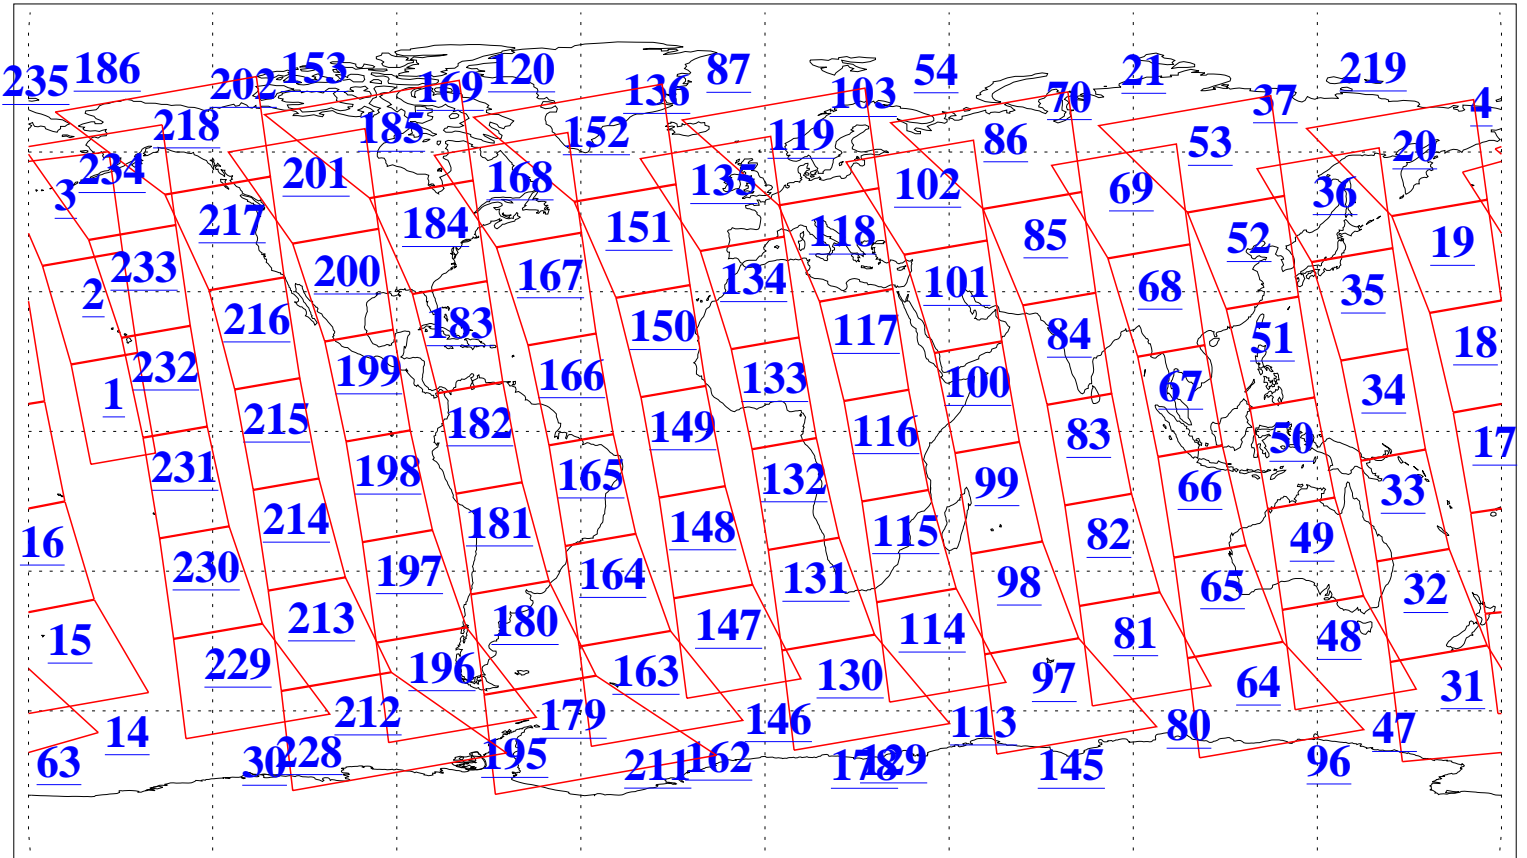

L1B Availability  
AMSU Granules: 240  
HSB Granules: 0  
AIRS Granules: 240

27 Jan 2008  
DoY 27  
Aqua Day 2094  
Granules: 1 to 120

Granules: 121 to 240

Legend: AMSU Available, HSB Available, AIRS Available

L1B Availability  
AMSU Granules: 240  
HSB Granules: 0  
AIRS Granules: 240

27 Jan 2008  
DoY 27  
Aqua Day 2094  
Ascending Granules

Descending Granules

Legend: AMSU Available, HSB Available, AIRS Available

L1B Availability  
AMSU Granules: 240  
HSB Granules: 0  
AIRS Granules: 240

27 Jan 2008  
DoY 27  
Aqua Day 2094