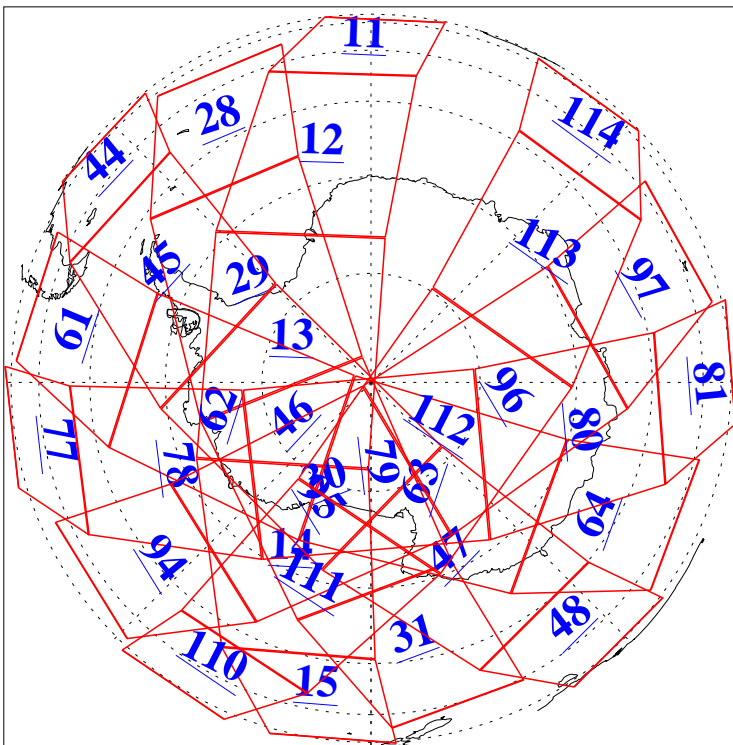

Legend: AMSU Available, HSB Available, AIRS Available