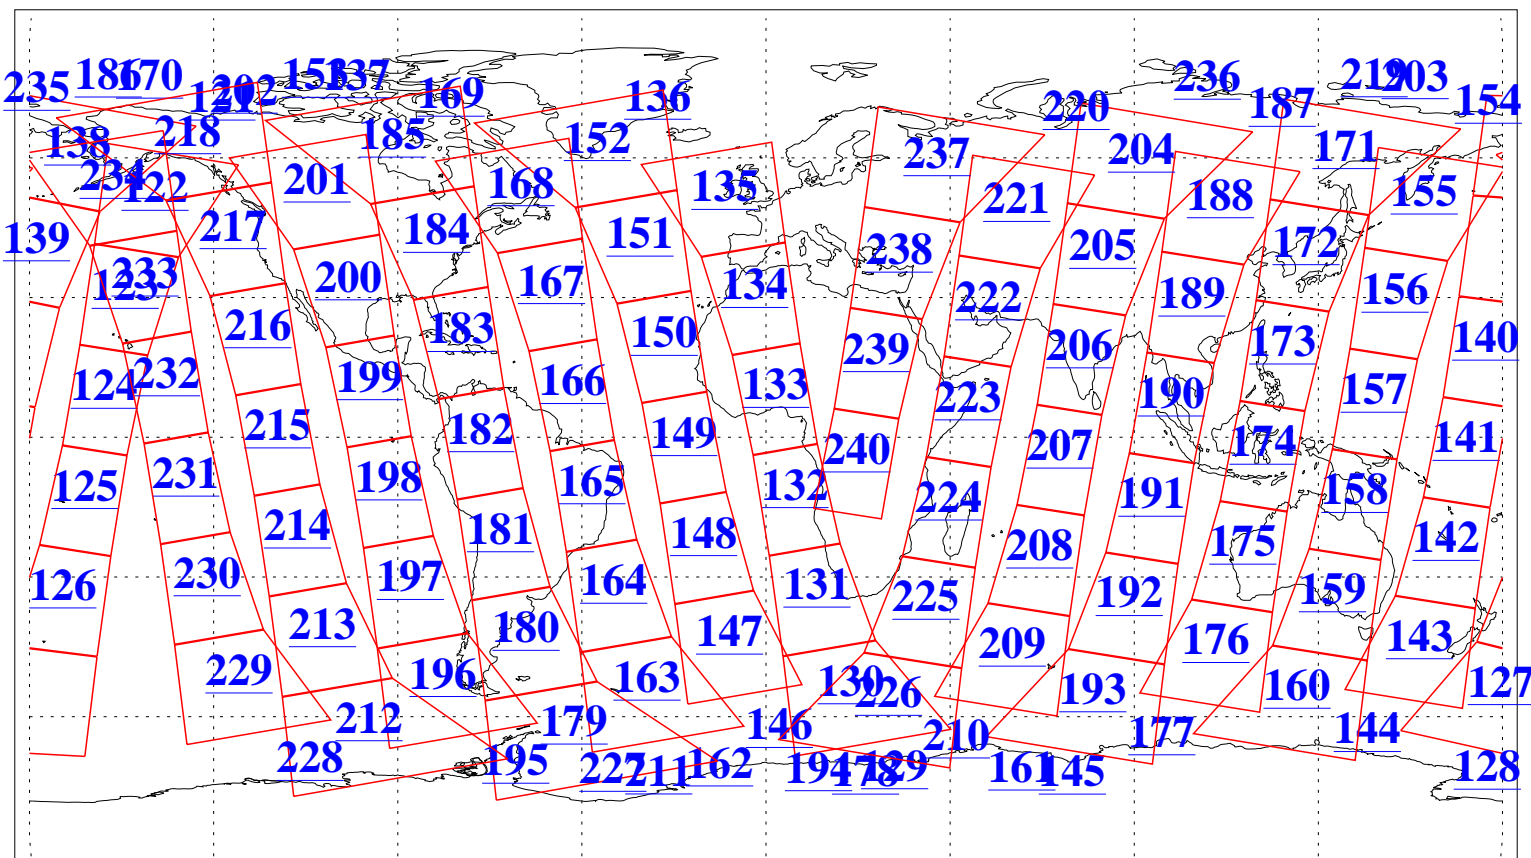

L1B Availability  
AMSU Granules: 240  
HSB Granules: 0  
AIRS Granules: 240

27 Jan 2008  
DoY 27  
Aqua Day 2094  
Granules: 1 to 120

Granules: 121 to 240

Legend: AMSU Available, HSB Available, AIRS Available

L1B Availability  
AMSU Granules: 240  
HSB Granules: 0  
AIRS Granules: 240

27 Jan 2008  
DoY 27  
Aqua Day 2094  
Ascending Granules

Descending Granules

Legend: AMSU Available, HSB Available, AIRS Available