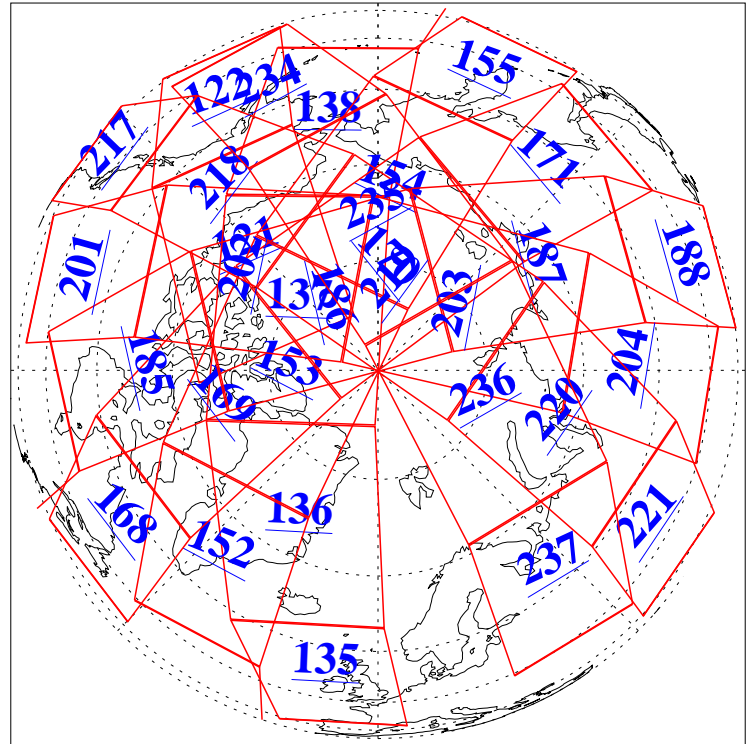

L1B Availability  
AMSU Granules: 240  
HSB Granules: 0  
AIRS Granules: 240

27 Jan 2008  
DoY 27  
Aqua Day 2094  
Granules: 1 to 120

Granules: 121 to 240

Legend: AMSU Available, HSB Available, AIRS Available

L1B Availability  
AMSU Granules: 240  
HSB Granules: 0  
AIRS Granules: 240

27 Jan 2008  
DoY 27  
Aqua Day 2094  
Ascending Granules

Descending Granules

Legend: AMSU Available, HSB Available, AIRS Available

### Northern Hemisphere Granules