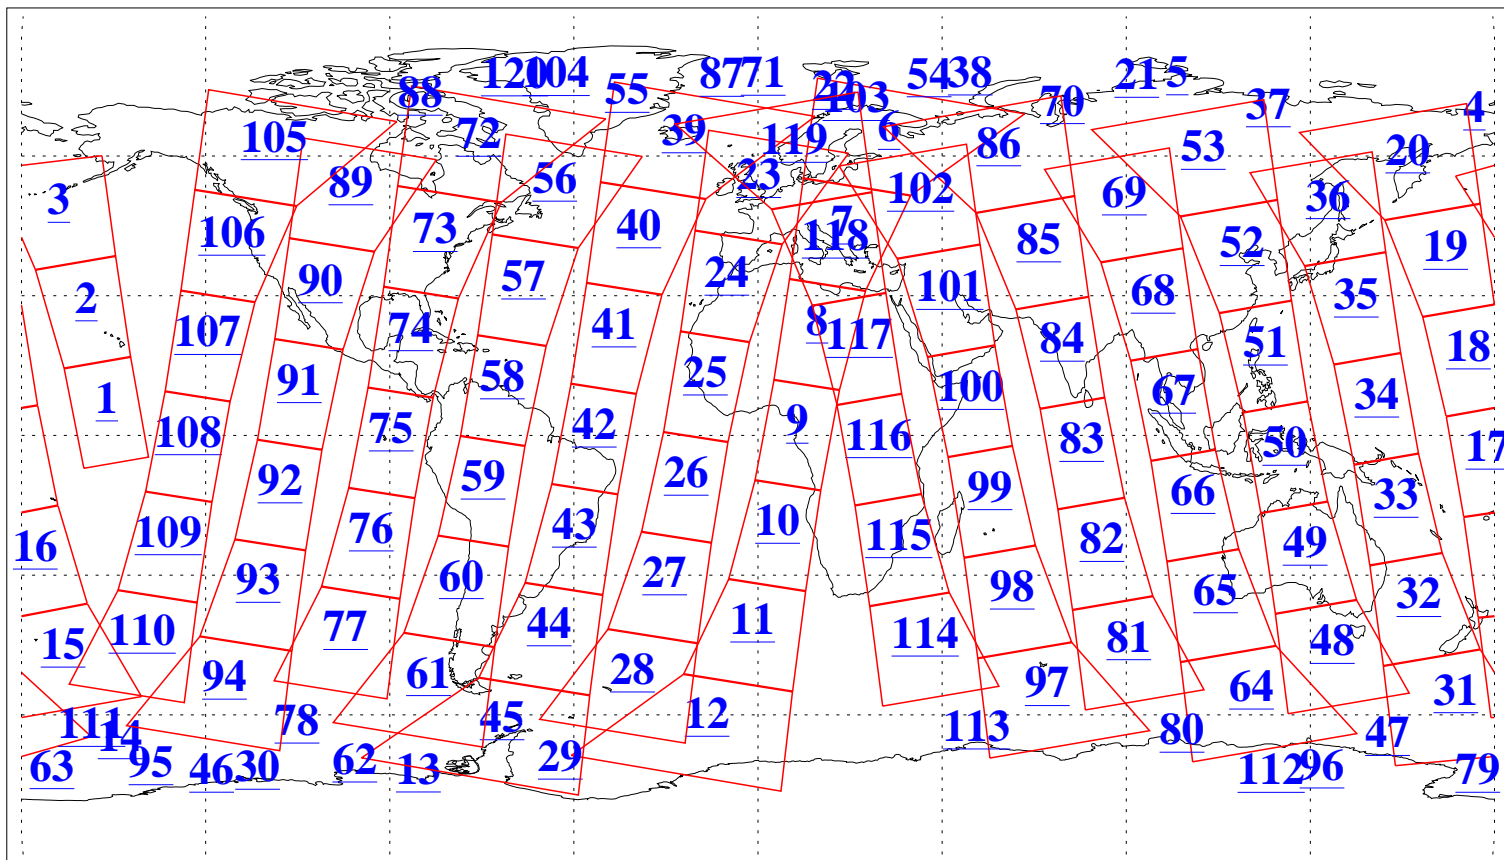

L1B Availability  
AMSU Granules: 240  
HSB Granules: 0  
AIRS Granules: 240

27 Jan 2008  
DoY 27  
Aqua Day 2094  
Granules: 1 to 120

Granules: 121 to 240

Legend: AMSU Available, HSB Available, AIRS Available

L1B Availability  
AMSU Granules: 240  
HSB Granules: 0  
AIRS Granules: 240

27 Jan 2008  
DoY 27  
Aqua Day 2094  
Ascending Granules

Descending Granules

Legend: AMSU Available, HSB Available, AIRS Available

### Northern Hemisphere Granules