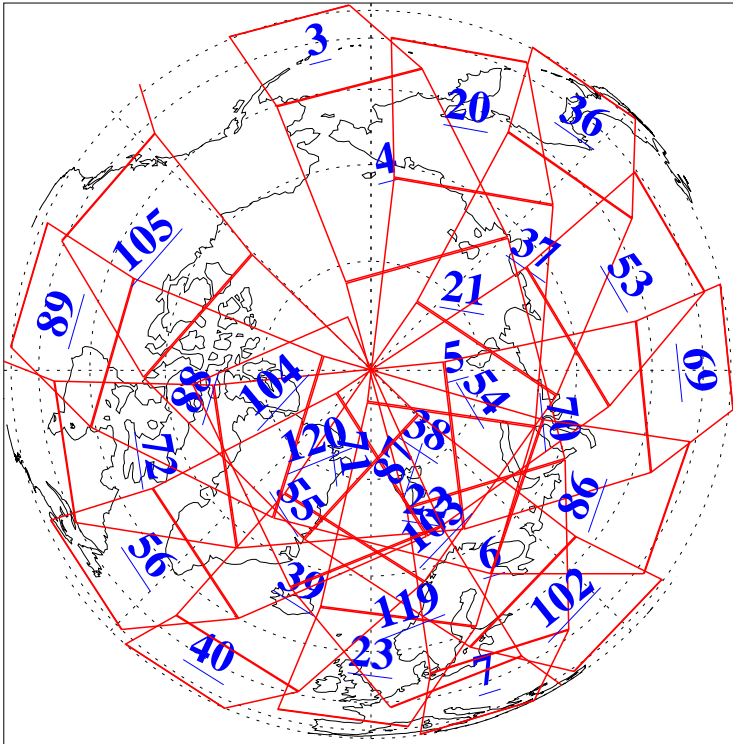

L1B Availability  
AMSU Granules: 240  
HSB Granules: 0  
AIRS Granules: 240

27 Jan 2008  
DoY 27  
Aqua Day 2094  
Granules: 1 to 120

Granules: 121 to 240

Legend: AMSU Available, HSB Available, AIRS Available

L1B Availability  
AMSU Granules: 240  
HSB Granules: 0  
AIRS Granules: 240

27 Jan 2008  
DoY 27  
Aqua Day 2094  
Ascending Granules

Descending Granules

Legend: AMSU Available, HSB Available, AIRS Available

L1B Availability  
AMSU Granules: 240  
HSB Granules: 0  
AIRS Granules: 240

27 Jan 2008  
DoY 27  
Aqua Day 2094

### Northern Hemisphere Granules