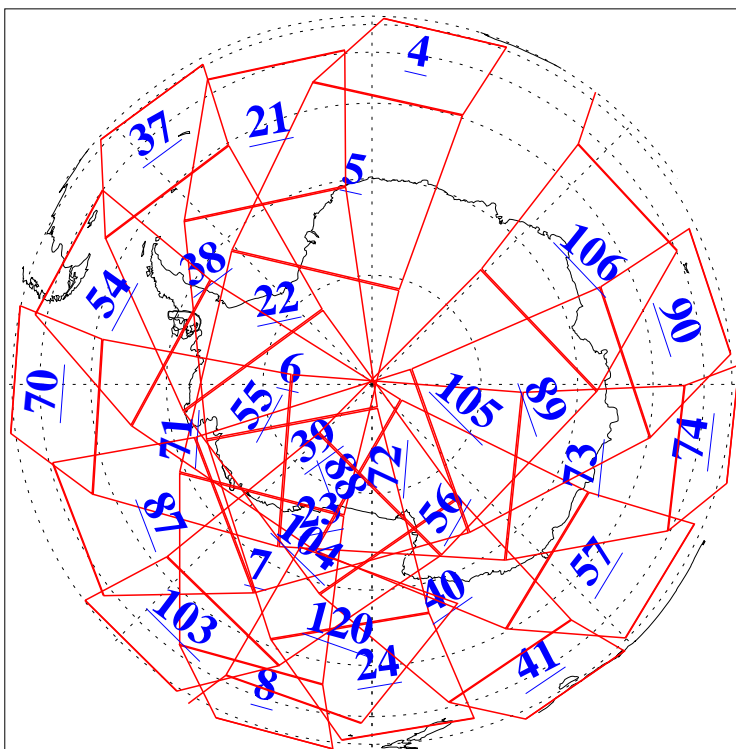

L1B Availability
AMSU Granules: 240
HSB Granules: 0
AIRS Granules: 240

26 Jan 2008
DoY 26
Aqua Day 2093
Granules: 1 to 120

Granules: 121 to 240

Legend: AMSU Available, HSB Available, AIRS Available

L1B Availability
AMSU Granules: 240
HSB Granules: 0
AIRS Granules: 240

26 Jan 2008
DoY 26
Aqua Day 2093

Ascending Granules

Descending Granules

Legend: AMSU Available, HSB Available, AIRS Available

L1B Availability
 AMSU Granules: 240
 HSB Granules: 0
 AIRS Granules: 240

26 Jan 2008
 DoY 26
 Aqua Day 2093

Northern Hemisphere Granules

Southern Hemisphere Granules

Legend: AMSU Available, HSB Available, AIRS Available