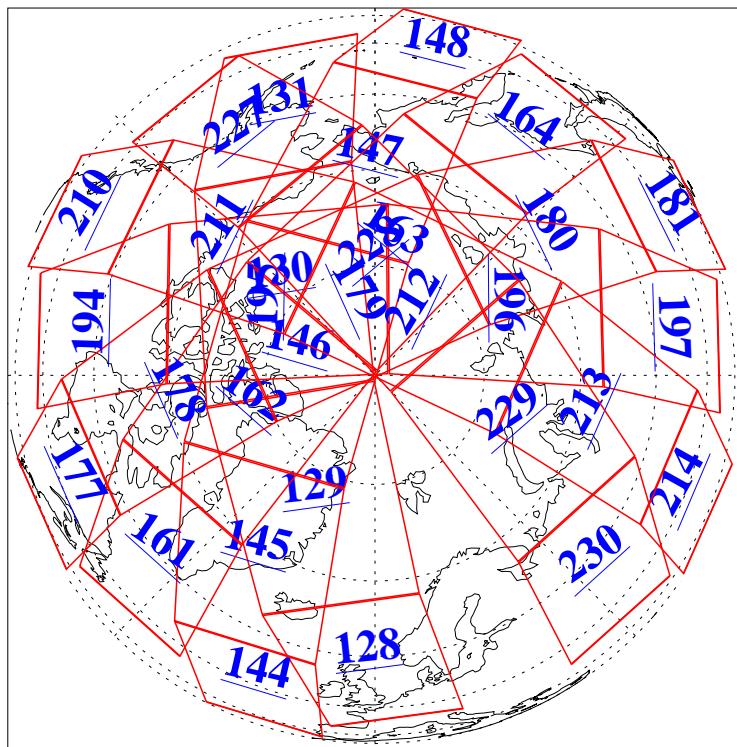

L1B Availability
AMSU Granules: 240
HSB Granules: 0
AIRS Granules: 240

26 Jan 2008
DoY 26
Aqua Day 2093
Granules: 1 to 120

Granules: 121 to 240

Legend: AMSU Available, HSB Available, AIRS Available

L1B Availability
AMSU Granules: 240
HSB Granules: 0
AIRS Granules: 240

26 Jan 2008
DoY 26
Aqua Day 2093

Ascending Granules

Descending Granules

Legend: AMSU Available, HSB Available, AIRS Available

L1B Availability
 AMSU Granules: 240
 HSB Granules: 0
 AIRS Granules: 240

26 Jan 2008
 DoY 26
 Aqua Day 2093

Northern Hemisphere Granules

Southern Hemisphere Granules

Legend: AMSU Available, HSB Available, AIRS Available