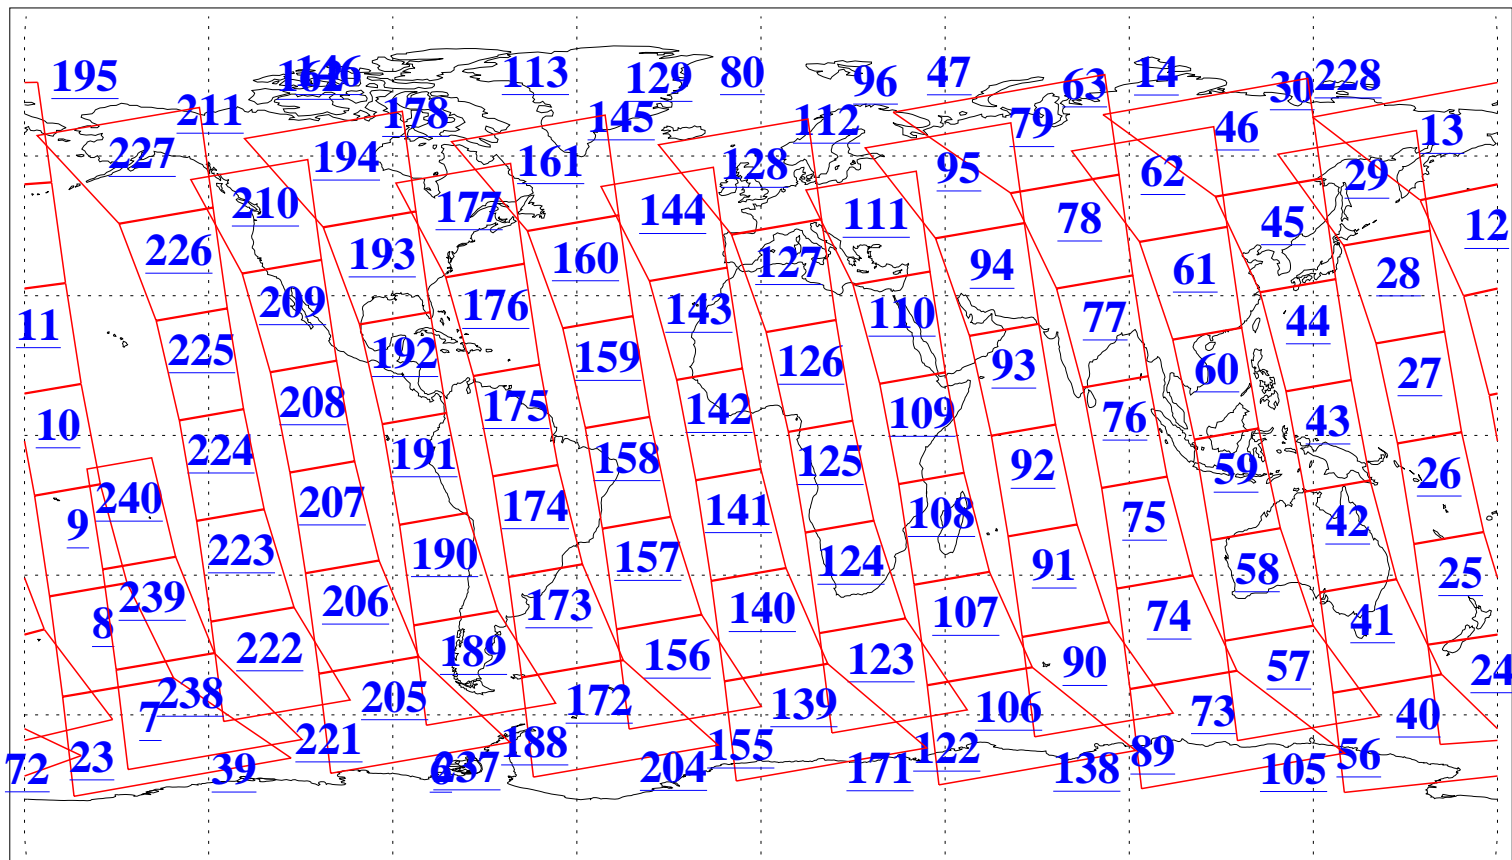

L1B Availability
AMSU Granules: 240
HSB Granules: 0
AIRS Granules: 240

26 Jan 2008
DoY 26
Aqua Day 2093
Granules: 1 to 120

Granules: 121 to 240

Legend: AMSU Available, HSB Available, AIRS Available

L1B Availability
AMSU Granules: 240
HSB Granules: 0
AIRS Granules: 240

26 Jan 2008
DoY 26
Aqua Day 2093

Ascending Granules

Descending Granules

Legend: AMSU Available, HSB Available, AIRS Available

L1B Availability
 AMSU Granules: 240
 HSB Granules: 0
 AIRS Granules: 240

26 Jan 2008
 DoY 26
 Aqua Day 2093

Northern Hemisphere Granules

Southern Hemisphere Granules

Legend: AMSU Available, HSB Available, AIRS Available