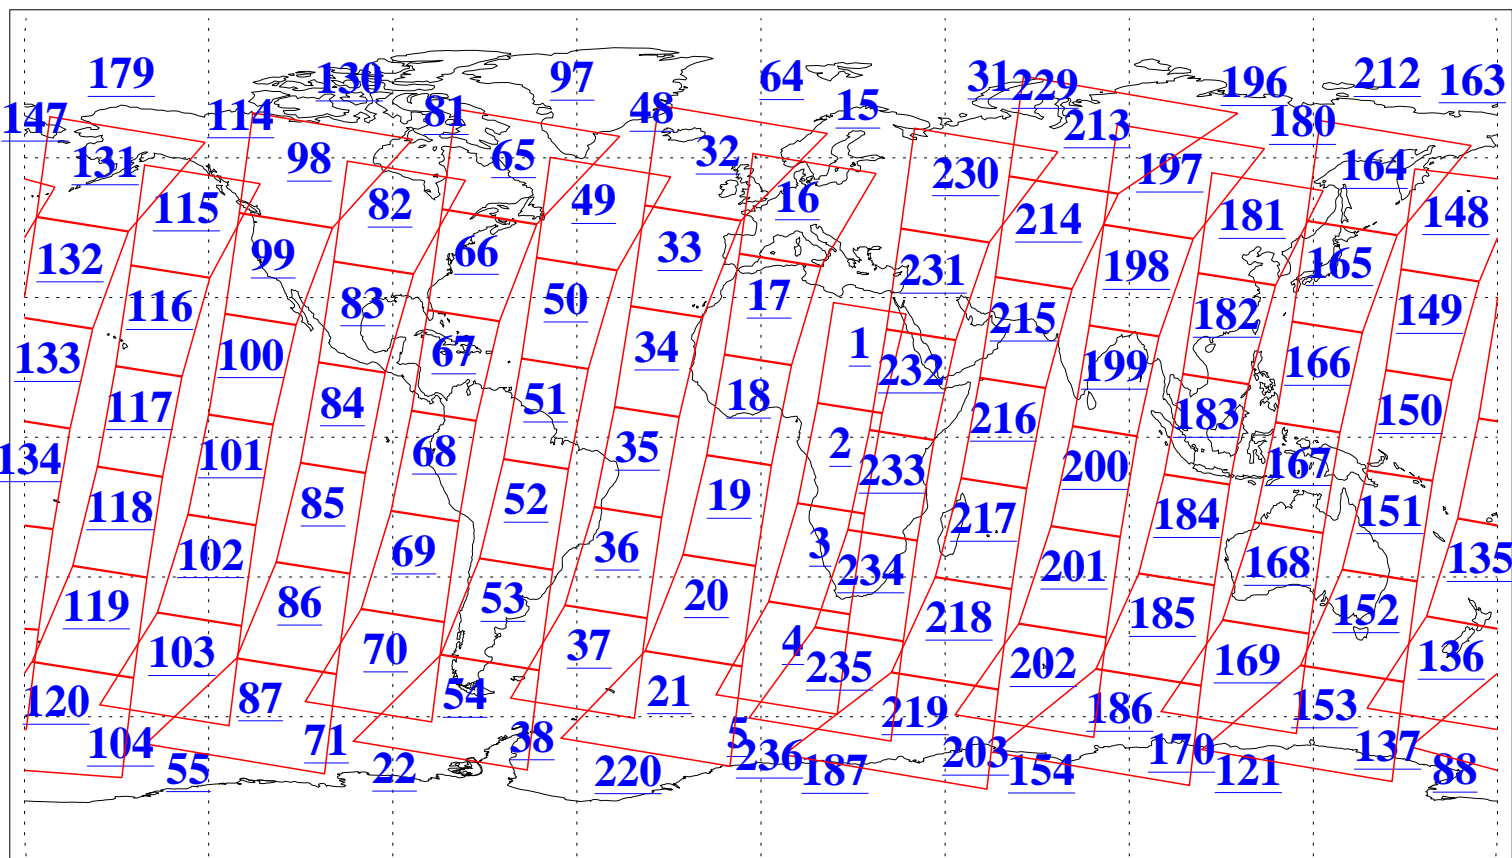

L1B Availability
AMSU Granules: 240
HSB Granules: 0
AIRS Granules: 240

26 Jan 2008
DoY 26
Aqua Day 2093
Granules: 1 to 120

Granules: 121 to 240

Legend: AMSU Available, HSB Available, AIRS Available

L1B Availability
AMSU Granules: 240
HSB Granules: 0
AIRS Granules: 240

26 Jan 2008
DoY 26
Aqua Day 2093

Ascending Granules

Descending Granules

Legend: AMSU Available, HSB Available, AIRS Available

L1B Availability
 AMSU Granules: 240
 HSB Granules: 0
 AIRS Granules: 240

26 Jan 2008
 DoY 26
 Aqua Day 2093

Northern Hemisphere Granules

Southern Hemisphere Granules

Legend: AMSU Available, HSB Available, AIRS Available