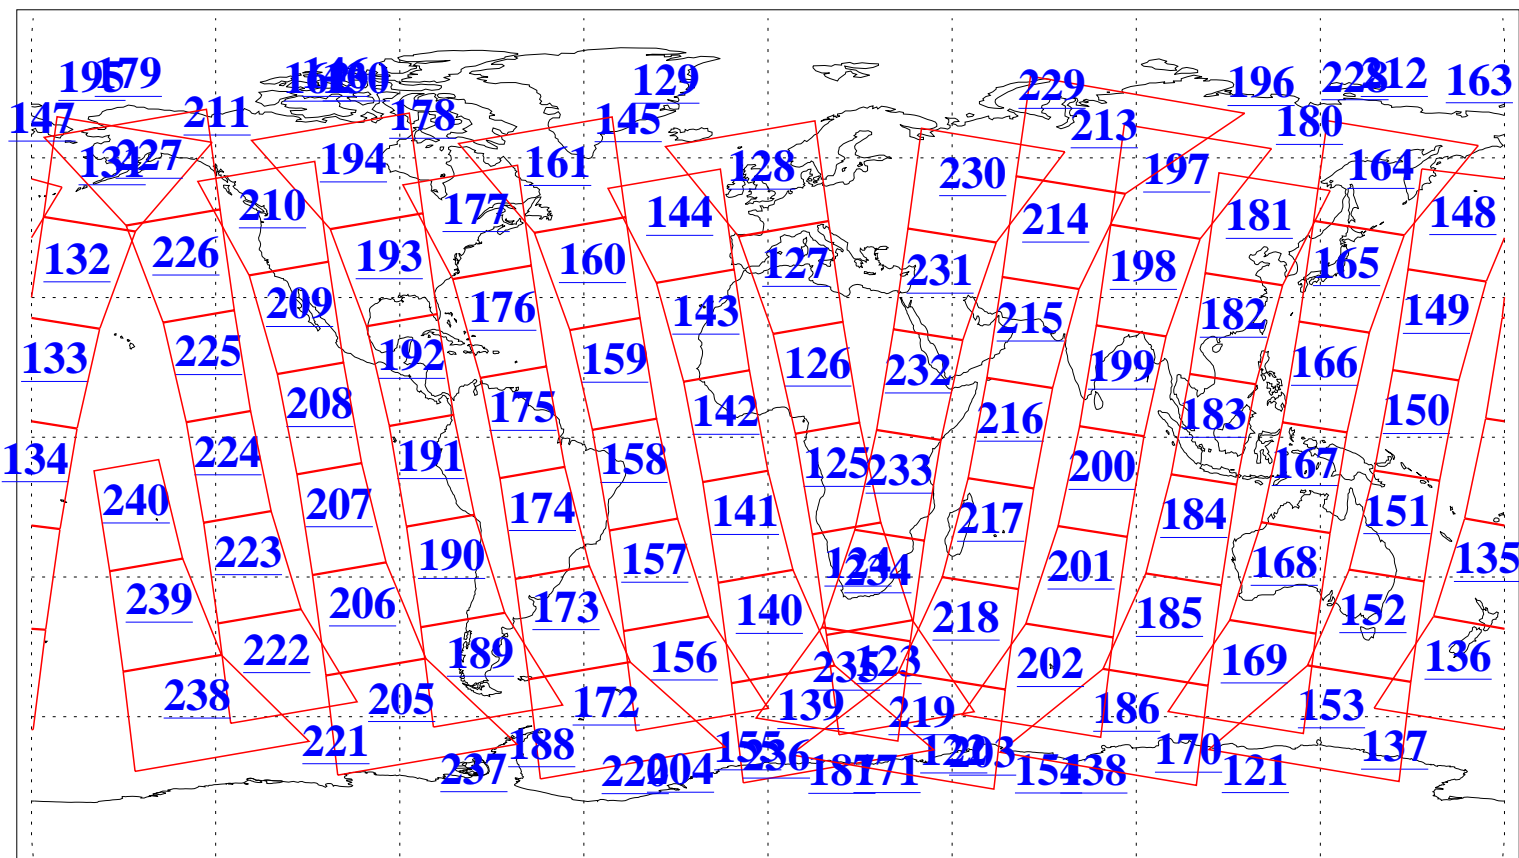

L1B Availability
AMSU Granules: 240
HSB Granules: 0
AIRS Granules: 240

26 Jan 2008
DoY 26
Aqua Day 2093
Granules: 1 to 120

Granules: 121 to 240

Legend: AMSU Available, HSB Available, AIRS Available

L1B Availability
AMSU Granules: 240
HSB Granules: 0
AIRS Granules: 240

26 Jan 2008
DoY 26
Aqua Day 2093

Ascending Granules

Descending Granules

Legend: AMSU Available, HSB Available, AIRS Available

L1B Availability
 AMSU Granules: 240
 HSB Granules: 0
 AIRS Granules: 240

26 Jan 2008
 DoY 26
 Aqua Day 2093

Northern Hemisphere Granules

Southern Hemisphere Granules

Legend: AMSU Available, HSB Available, AIRS Available