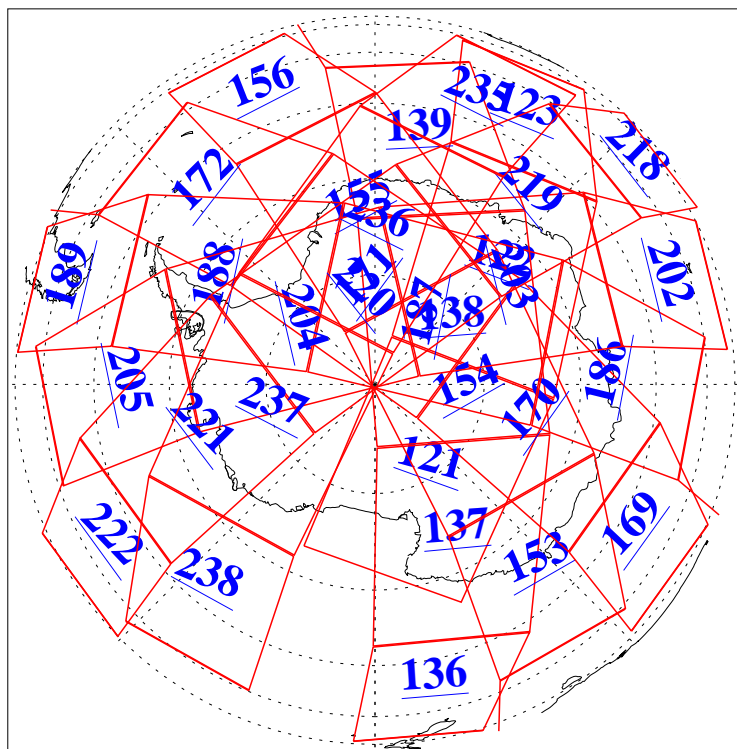

L1B Availability
AMSU Granules: 240
HSB Granules: 0
AIRS Granules: 240

26 Jan 2008
DoY 26
Aqua Day 2093
Granules: 1 to 120

Granules: 121 to 240

Legend: AMSU Available, HSB Available, AIRS Available

L1B Availability
AMSU Granules: 240
HSB Granules: 0
AIRS Granules: 240

26 Jan 2008
DoY 26
Aqua Day 2093

Ascending Granules

Descending Granules

Legend: AMSU Available, HSB Available, AIRS Available

L1B Availability
 AMSU Granules: 240
 HSB Granules: 0
 AIRS Granules: 240

26 Jan 2008
 DoY 26
 Aqua Day 2093

Northern Hemisphere Granules

Southern Hemisphere Granules

Legend: AMSU Available, HSB Available, AIRS Available