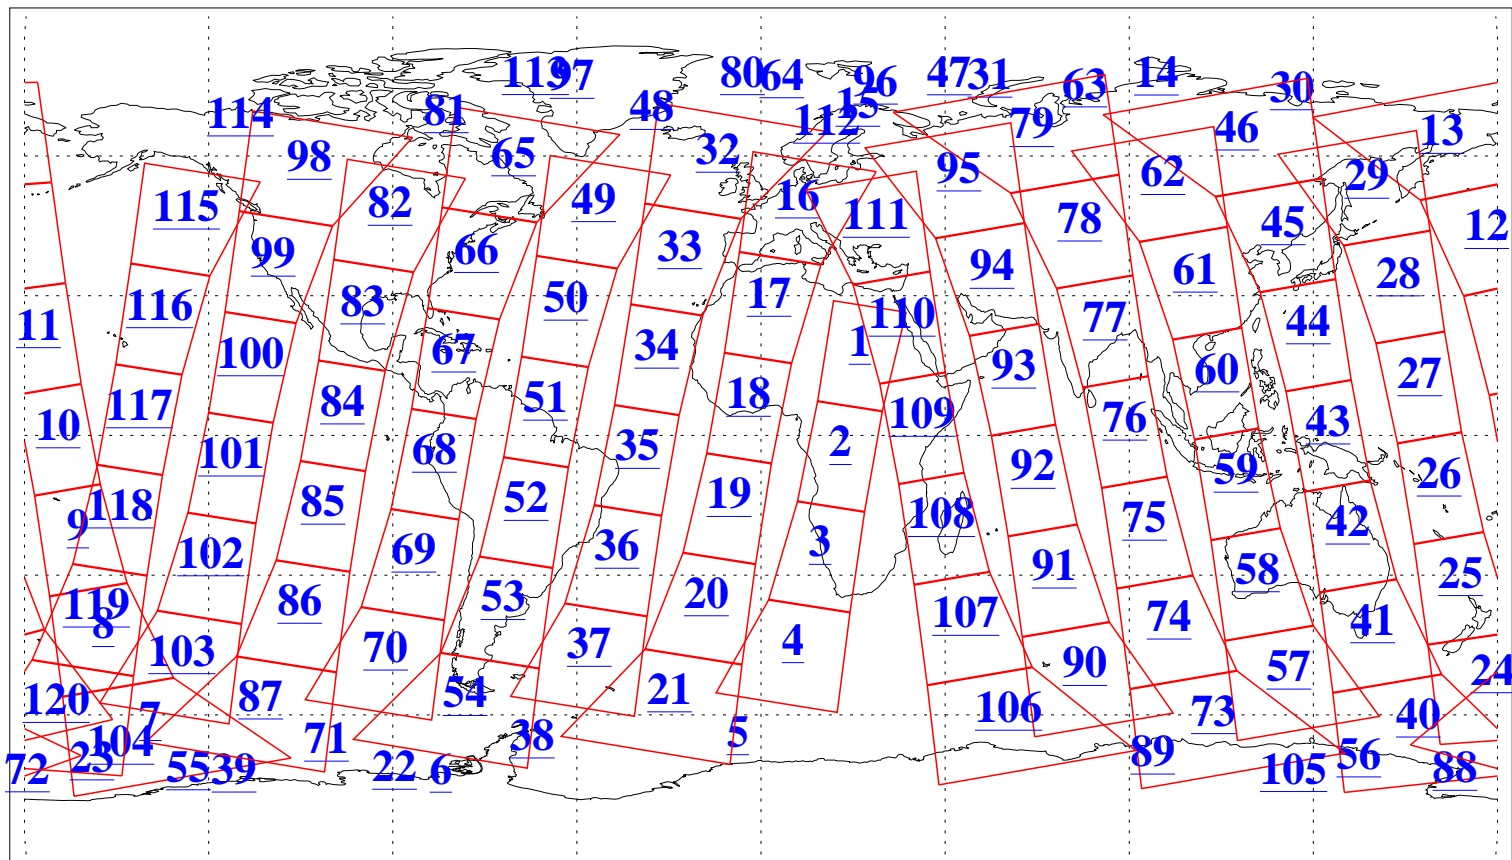

L1B Availability
AMSU Granules: 240
HSB Granules: 0
AIRS Granules: 240

26 Jan 2008
DoY 26
Aqua Day 2093
Granules: 1 to 120

Granules: 121 to 240

Legend: AMSU Available, HSB Available, AIRS Available

L1B Availability
AMSU Granules: 240
HSB Granules: 0
AIRS Granules: 240

26 Jan 2008
DoY 26
Aqua Day 2093

Ascending Granules

Descending Granules

Legend: AMSU Available, HSB Available, AIRS Available

L1B Availability
 AMSU Granules: 240
 HSB Granules: 0
 AIRS Granules: 240

26 Jan 2008
 DoY 26
 Aqua Day 2093

Northern Hemisphere Granules

Southern Hemisphere Granules

Legend: AMSU Available, HSB Available, AIRS Available