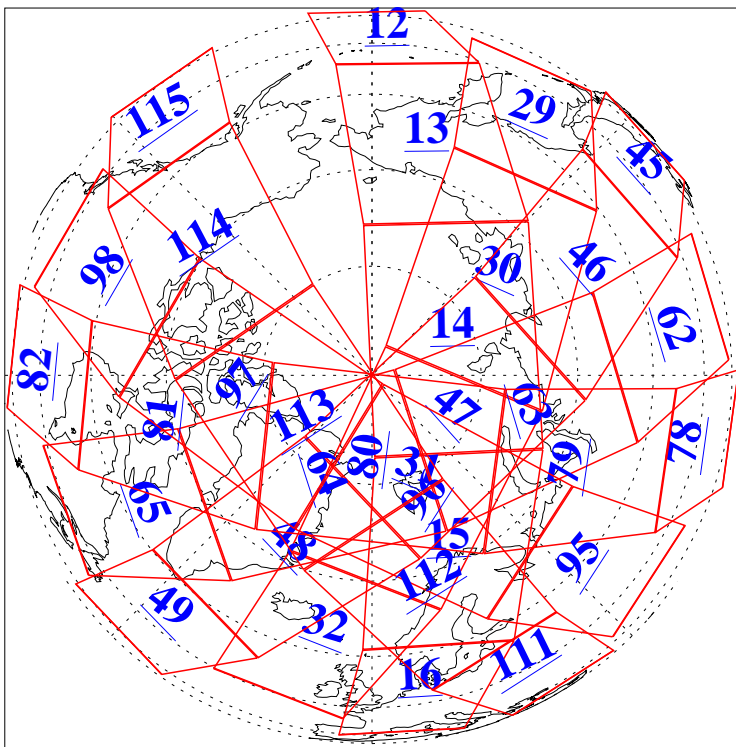

L1B Availability
AMSU Granules: 240
HSB Granules: 0
AIRS Granules: 240

26 Jan 2008
DoY 26
Aqua Day 2093
Granules: 1 to 120

Granules: 121 to 240

Legend: AMSU Available, HSB Available, AIRS Available

L1B Availability
AMSU Granules: 240
HSB Granules: 0
AIRS Granules: 240

26 Jan 2008
DoY 26
Aqua Day 2093

Ascending Granules

Descending Granules

Legend: AMSU Available, HSB Available, AIRS Available

L1B Availability
 AMSU Granules: 240
 HSB Granules: 0
 AIRS Granules: 240

26 Jan 2008
 DoY 26
 Aqua Day 2093

Northern Hemisphere Granules

Southern Hemisphere Granules

Legend: AMSU Available, HSB Available, AIRS Available