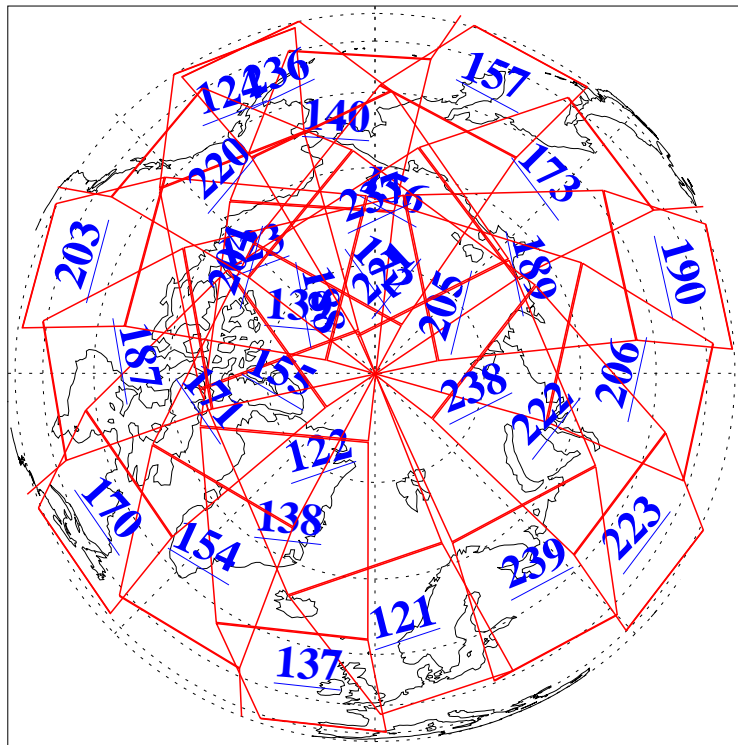

L1B Availability
AMSU Granules: 240
HSB Granules: 0
AIRS Granules: 240

25 Jan 2008
DoY 25
Aqua Day 2092

Northern Hemisphere Granules

Southern Hemisphere Granules