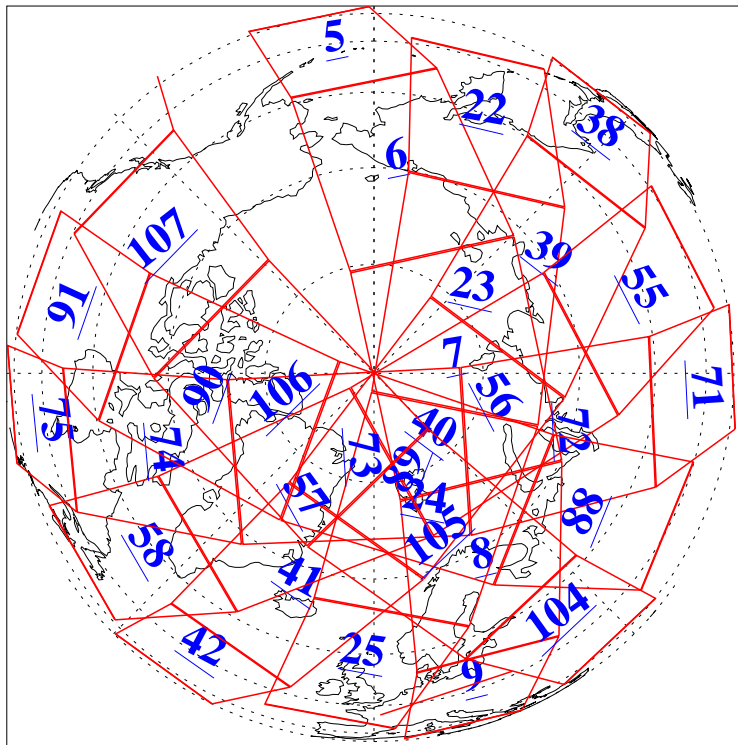

L1B Availability
AMSU Granules: 240
HSB Granules: 0
AIRS Granules: 240

25 Jan 2008
DoY 25
Aqua Day 2092
Granules: 1 to 120

Granules: 121 to 240

Legend: AMSU Available, HSB Available, AIRS Available

L1B Availability
AMSU Granules: 240
HSB Granules: 0
AIRS Granules: 240

25 Jan 2008
DoY 25
Aqua Day 2092

Ascending Granules

Descending Granules

Legend: AMSU Available, HSB Available, AIRS Available

L1B Availability
 AMSU Granules: 240
 HSB Granules: 0
 AIRS Granules: 240

25 Jan 2008
 DoY 25
 Aqua Day 2092

Northern Hemisphere Granules

Southern Hemisphere Granules

Legend: AMSU Available, HSB Available, AIRS Available