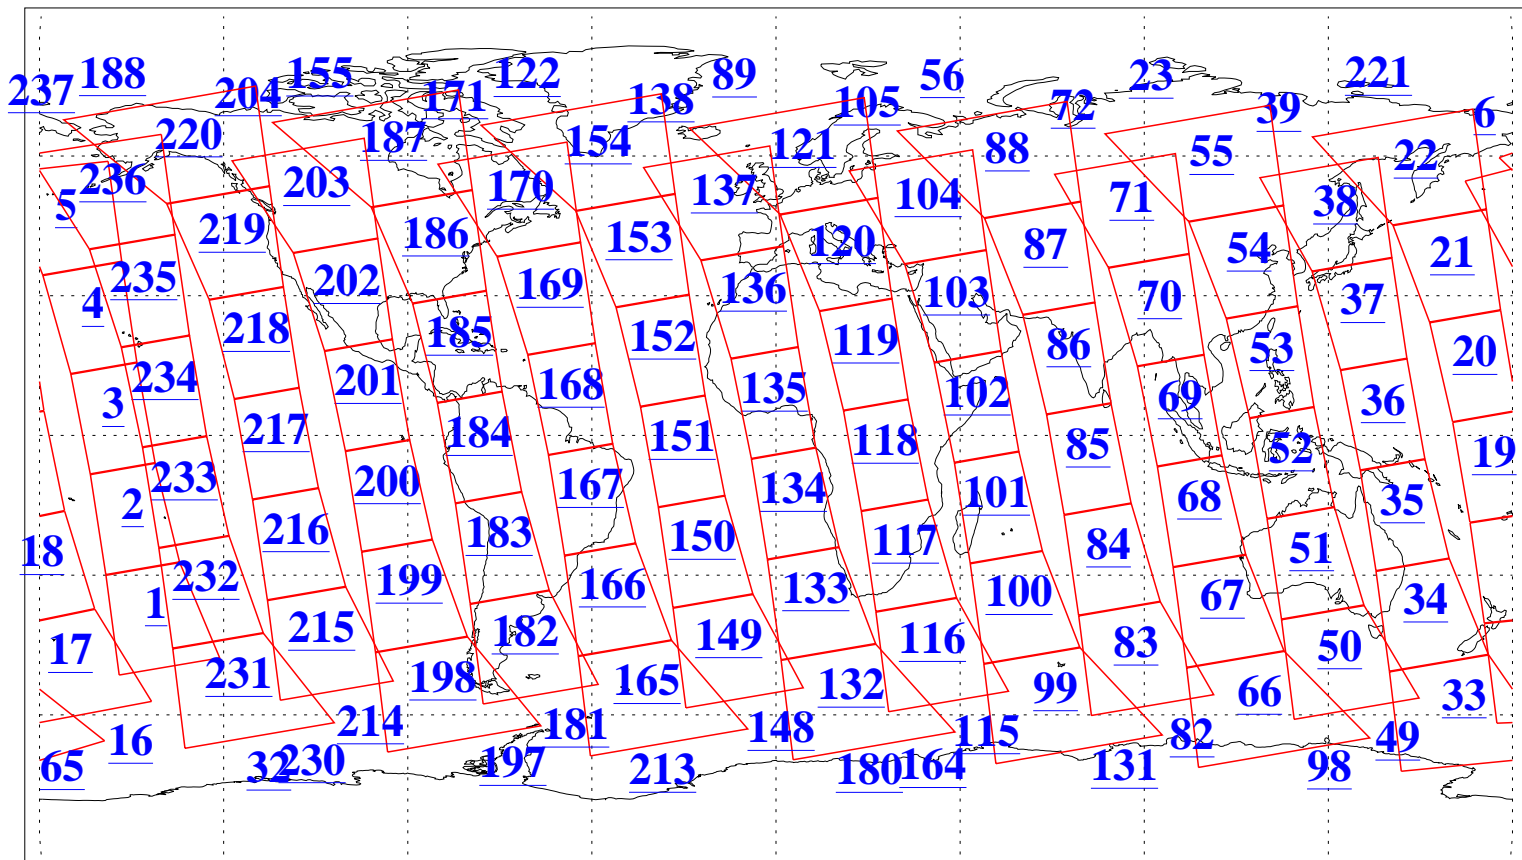

L1B Availability
AMSU Granules: 240
HSB Granules: 0
AIRS Granules: 240

25 Jan 2008
DoY 25
Aqua Day 2092
Granules: 1 to 120

Granules: 121 to 240

Legend: AMSU Available, HSB Available, AIRS Available

L1B Availability
AMSU Granules: 240
HSB Granules: 0
AIRS Granules: 240

25 Jan 2008
DoY 25
Aqua Day 2092

Ascending Granules

Descending Granules

Legend: AMSU Available, HSB Available, AIRS Available

L1B Availability
 AMSU Granules: 240
 HSB Granules: 0
 AIRS Granules: 240

25 Jan 2008
 DoY 25
 Aqua Day 2092

Northern Hemisphere Granules

Southern Hemisphere Granules

Legend: AMSU Available, HSB Available, AIRS Available