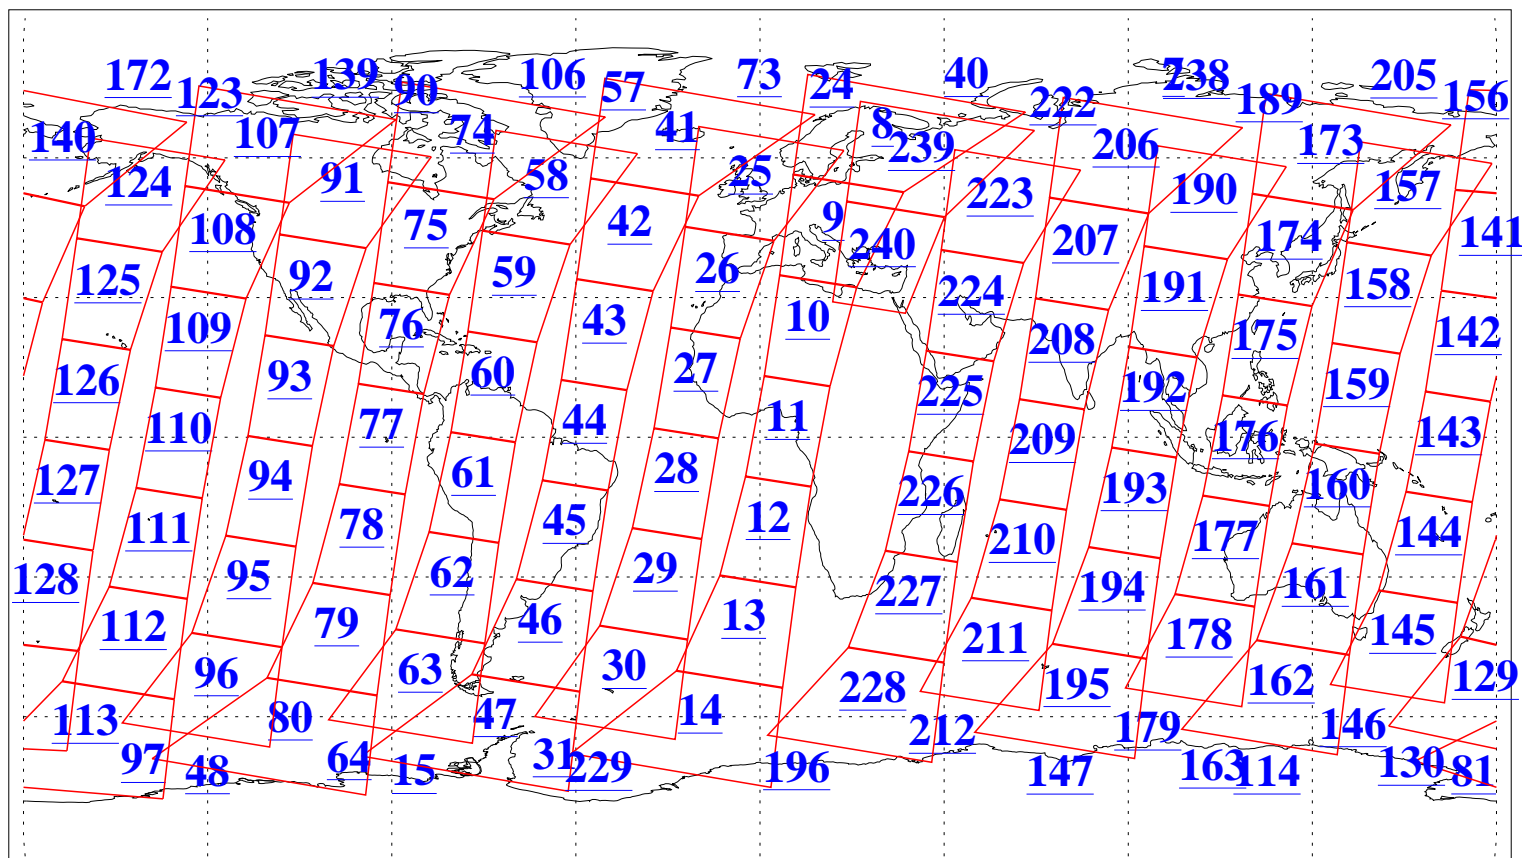

L1B Availability
AMSU Granules: 240
HSB Granules: 0
AIRS Granules: 240

25 Jan 2008
DoY 25
Aqua Day 2092
Granules: 1 to 120

Granules: 121 to 240

Legend: AMSU Available, HSB Available, AIRS Available

L1B Availability
AMSU Granules: 240
HSB Granules: 0
AIRS Granules: 240

25 Jan 2008
DoY 25
Aqua Day 2092

Ascending Granules

Descending Granules

Legend: AMSU Available, HSB Available, AIRS Available

L1B Availability
 AMSU Granules: 240
 HSB Granules: 0
 AIRS Granules: 240

25 Jan 2008
 DoY 25
 Aqua Day 2092

Northern Hemisphere Granules

Southern Hemisphere Granules

Legend: AMSU Available, HSB Available, AIRS Available