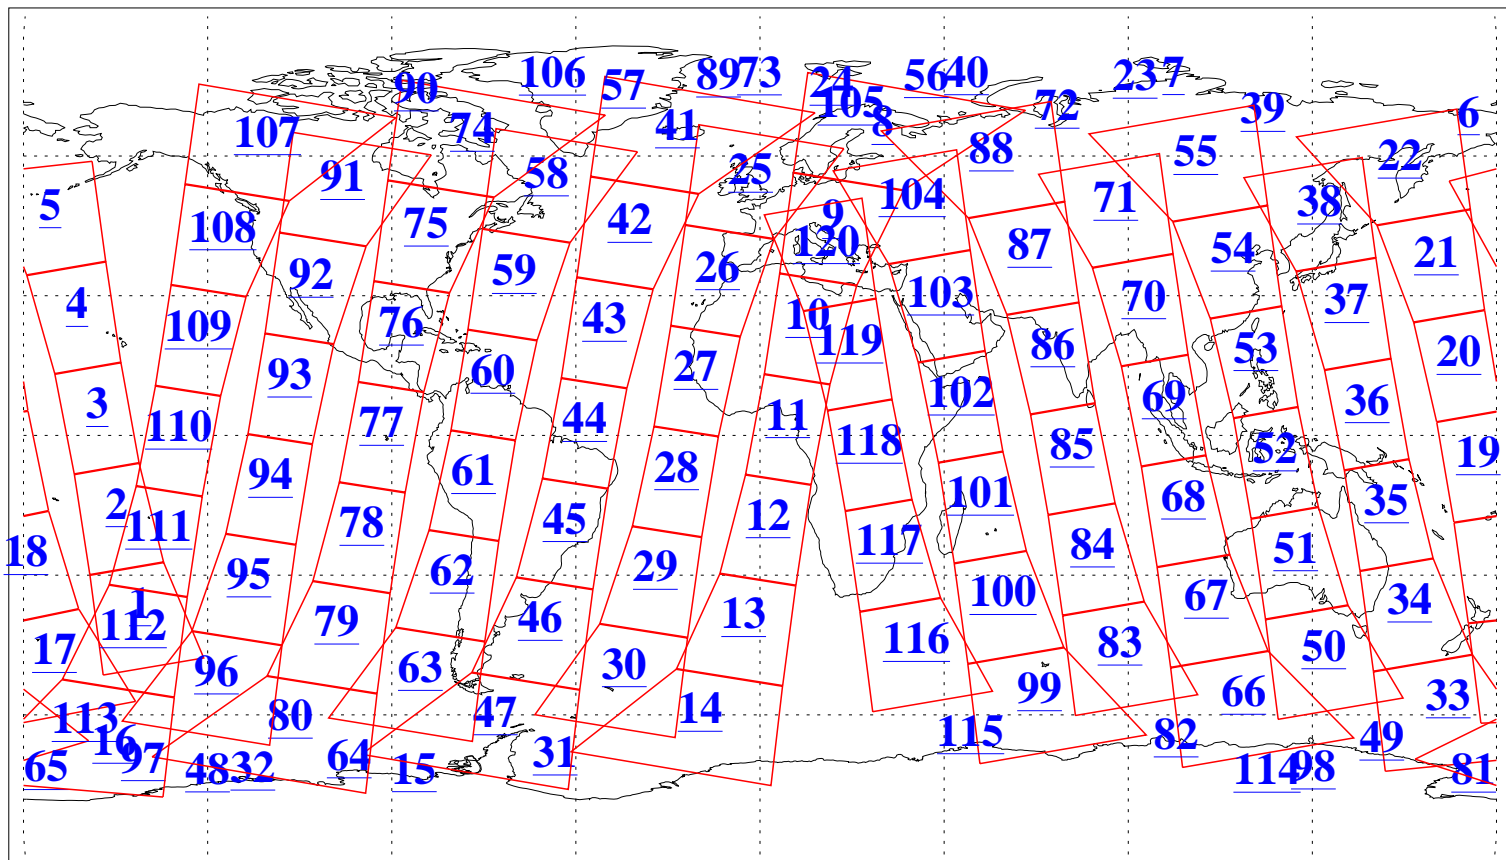

L1B Availability
AMSU Granules: 240
HSB Granules: 0
AIRS Granules: 240

25 Jan 2008
DoY 25
Aqua Day 2092
Granules: 1 to 120

Granules: 121 to 240

Legend: AMSU Available, HSB Available, AIRS Available

L1B Availability
AMSU Granules: 240
HSB Granules: 0
AIRS Granules: 240

25 Jan 2008
DoY 25
Aqua Day 2092

Ascending Granules

Descending Granules

Legend: AMSU Available, HSB Available, AIRS Available

L1B Availability
 AMSU Granules: 240
 HSB Granules: 0
 AIRS Granules: 240

25 Jan 2008
 DoY 25
 Aqua Day 2092

Northern Hemisphere Granules

Southern Hemisphere Granules

Legend: AMSU Available, HSB Available, AIRS Available