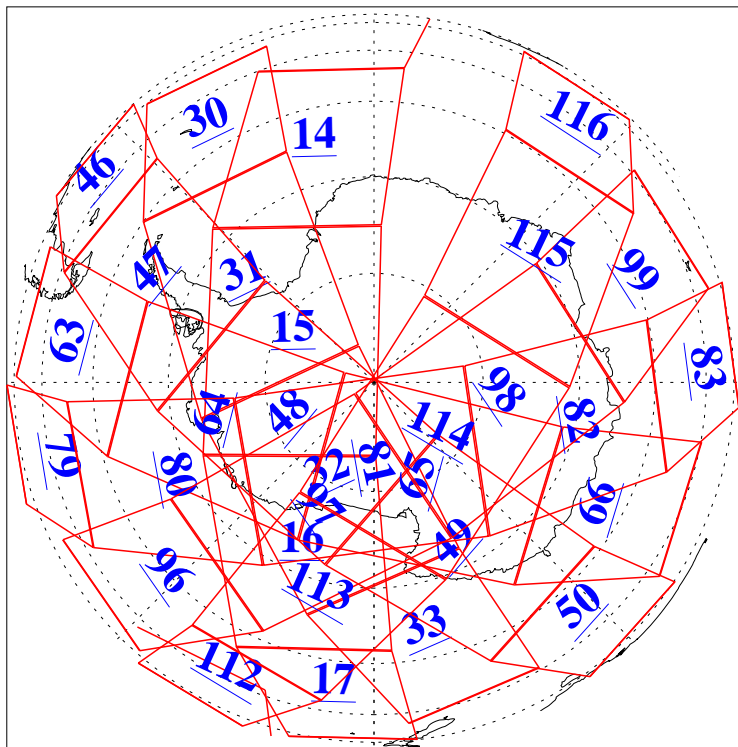

L1B Availability
AMSU Granules: 240
HSB Granules: 0
AIRS Granules: 240

25 Jan 2008
DoY 25
Aqua Day 2092
Granules: 1 to 120

Granules: 121 to 240

Legend: AMSU Available, HSB Available, AIRS Available

L1B Availability
AMSU Granules: 240
HSB Granules: 0
AIRS Granules: 240

25 Jan 2008
DoY 25
Aqua Day 2092

Ascending Granules

Descending Granules

Legend: AMSU Available, HSB Available, AIRS Available

L1B Availability
 AMSU Granules: 240
 HSB Granules: 0
 AIRS Granules: 240

25 Jan 2008
 DoY 25
 Aqua Day 2092

Northern Hemisphere Granules

Southern Hemisphere Granules

Legend: AMSU Available, HSB Available, AIRS Available