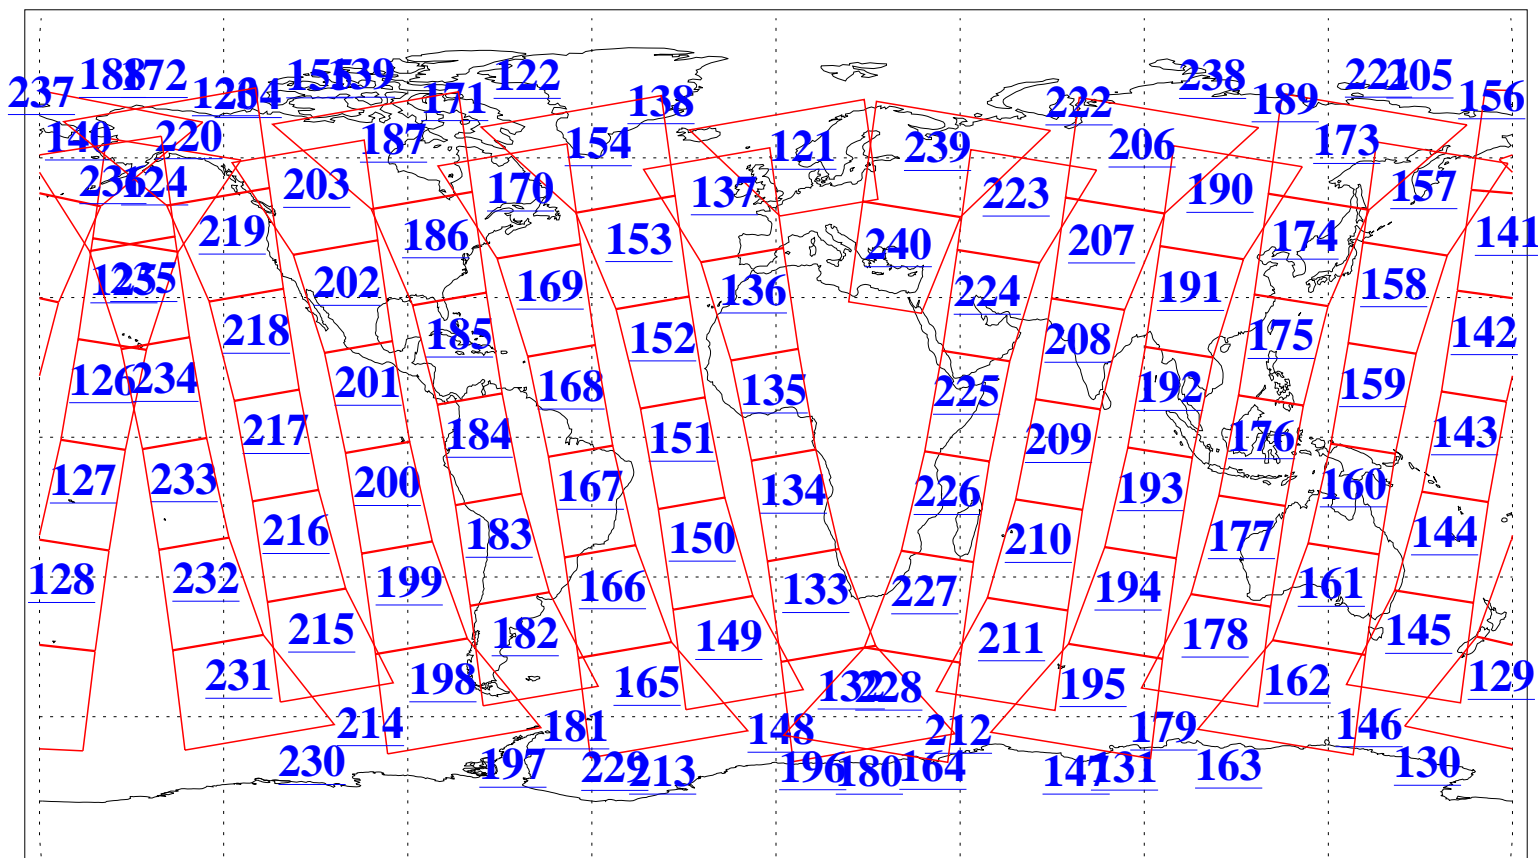

L1B Availability
AMSU Granules: 240
HSB Granules: 0
AIRS Granules: 240

25 Jan 2008
DoY 25
Aqua Day 2092
Granules: 1 to 120

Granules: 121 to 240

Legend: AMSU Available, HSB Available, AIRS Available

L1B Availability
AMSU Granules: 240
HSB Granules: 0
AIRS Granules: 240

25 Jan 2008
DoY 25
Aqua Day 2092

Ascending Granules

Descending Granules

Legend: AMSU Available, HSB Available, AIRS Available

L1B Availability
 AMSU Granules: 240
 HSB Granules: 0
 AIRS Granules: 240

25 Jan 2008
 DoY 25
 Aqua Day 2092

Northern Hemisphere Granules

Southern Hemisphere Granules

Legend: AMSU Available, HSB Available, AIRS Available