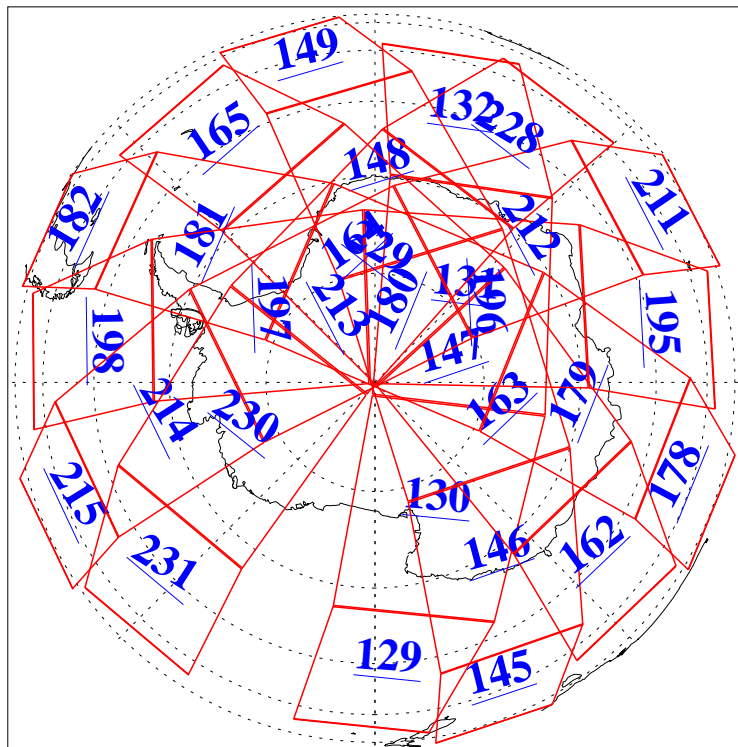

L1B Availability
AMSU Granules: 240
HSB Granules: 0
AIRS Granules: 240

25 Jan 2008
DoY 25
Aqua Day 2092
Granules: 1 to 120

Granules: 121 to 240

Legend: AMSU Available, HSB Available, AIRS Available

L1B Availability
AMSU Granules: 240
HSB Granules: 0
AIRS Granules: 240

25 Jan 2008
DoY 25
Aqua Day 2092

Ascending Granules

Descending Granules

Legend: AMSU Available, HSB Available, AIRS Available

L1B Availability
 AMSU Granules: 240
 HSB Granules: 0
 AIRS Granules: 240

25 Jan 2008
 DoY 25
 Aqua Day 2092

Northern Hemisphere Granules

Southern Hemisphere Granules

Legend: AMSU Available, HSB Available, AIRS Available