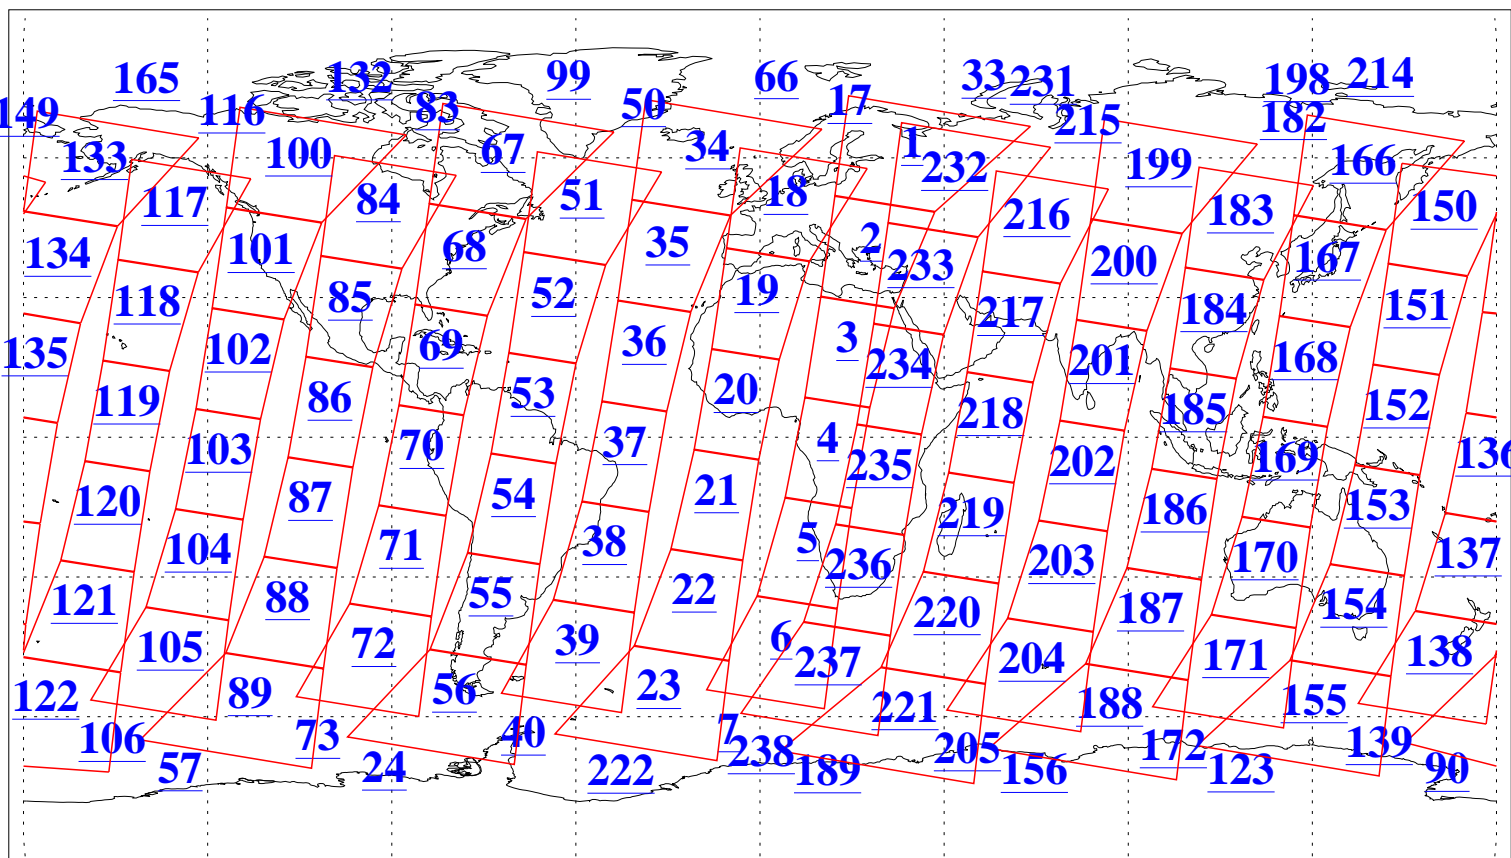

L1B Availability
AMSU Granules: 240
HSB Granules: 0
AIRS Granules: 240

24 Jan 2008
DoY 24
Aqua Day 2091
Granules: 1 to 120

Granules: 121 to 240

Legend: AMSU Available, HSB Available, AIRS Available

L1B Availability
AMSU Granules: 240
HSB Granules: 0
AIRS Granules: 240

24 Jan 2008
DoY 24
Aqua Day 2091
Ascending Granules

Descending Granules

Legend: AMSU Available, HSB Available, AIRS Available

L1B Availability
AMSU Granules: 240
HSB Granules: 0
AIRS Granules: 240

24 Jan 2008
DoY 24
Aqua Day 2091

Northern Hemisphere Granules

Southern Hemisphere Granules

Legend: AMSU Available, HSB Available, AIRS Available