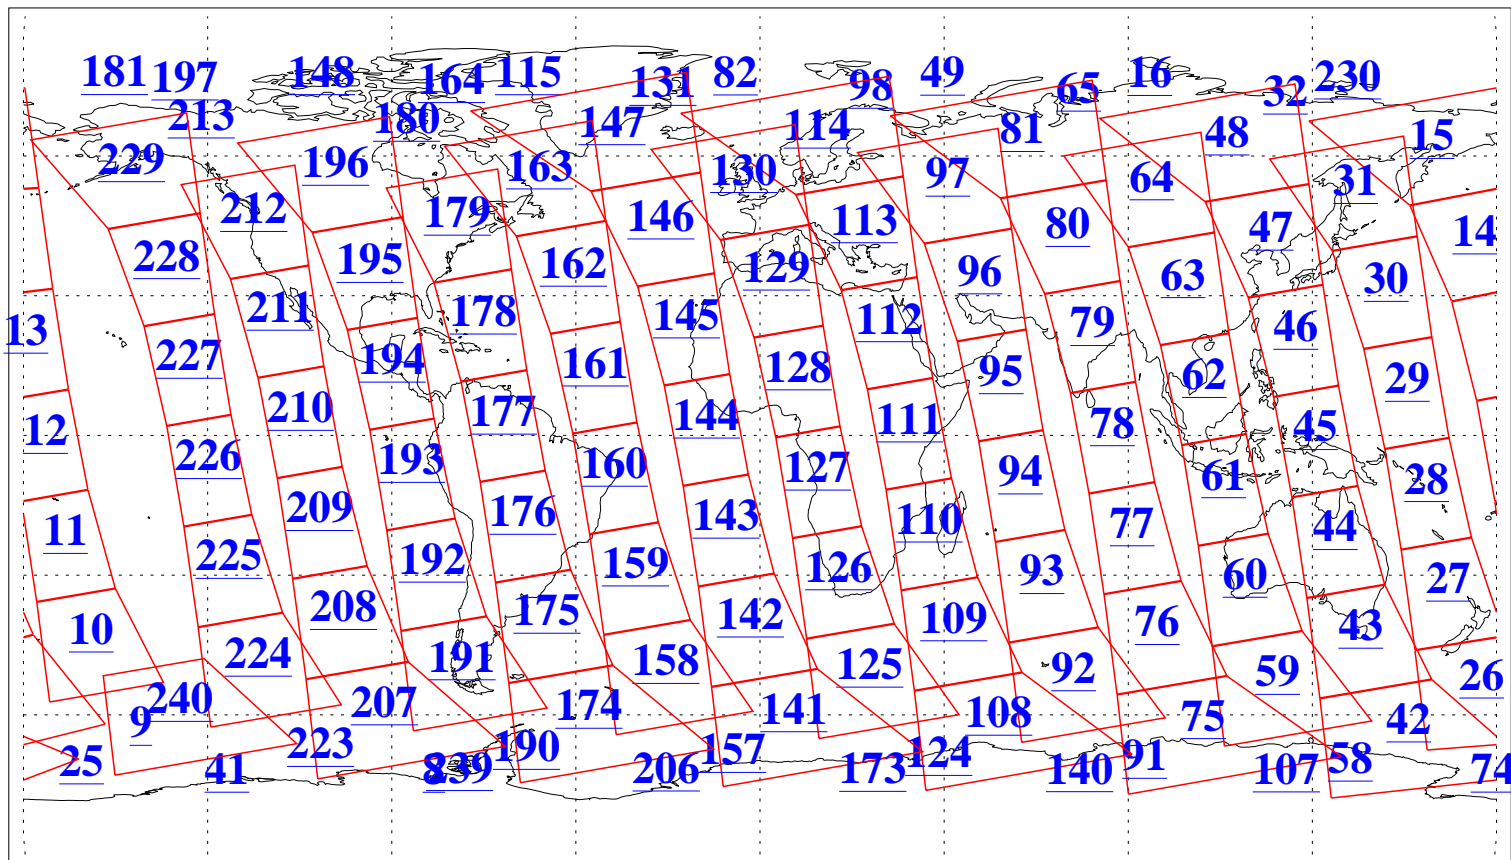

L1B Availability
AMSU Granules: 240
HSB Granules: 0
AIRS Granules: 240

24 Jan 2008
DoY 24
Aqua Day 2091
Granules: 1 to 120

Granules: 121 to 240

Legend: AMSU Available, HSB Available, AIRS Available

L1B Availability
AMSU Granules: 240
HSB Granules: 0
AIRS Granules: 240

24 Jan 2008
DoY 24
Aqua Day 2091
Ascending Granules

Descending Granules

Legend: AMSU Available, HSB Available, AIRS Available

L1B Availability
AMSU Granules: 240
HSB Granules: 0
AIRS Granules: 240

24 Jan 2008
DoY 24
Aqua Day 2091

Northern Hemisphere Granules

Southern Hemisphere Granules

Legend: AMSU Available, HSB Available, AIRS Available