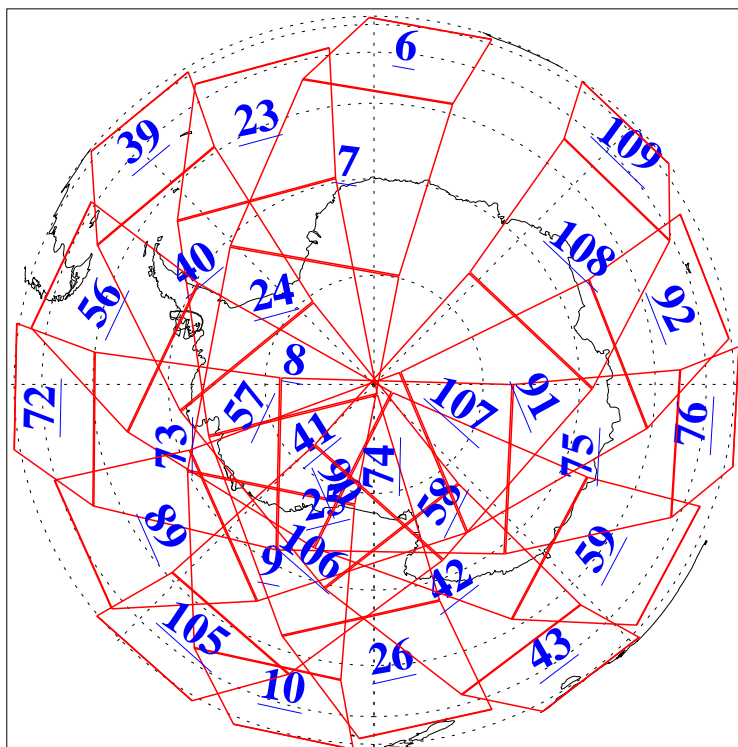

L1B Availability
AMSU Granules: 240
HSB Granules: 0
AIRS Granules: 240

24 Jan 2008
DoY 24
Aqua Day 2091
Granules: 1 to 120

Granules: 121 to 240

Legend: AMSU Available, HSB Available, AIRS Available

L1B Availability
AMSU Granules: 240
HSB Granules: 0
AIRS Granules: 240

24 Jan 2008
DoY 24
Aqua Day 2091
Ascending Granules

Descending Granules

Legend: AMSU Available, HSB Available, AIRS Available

L1B Availability
AMSU Granules: 240
HSB Granules: 0
AIRS Granules: 240

24 Jan 2008
DoY 24
Aqua Day 2091

Northern Hemisphere Granules

Southern Hemisphere Granules

Legend: AMSU Available, HSB Available, AIRS Available