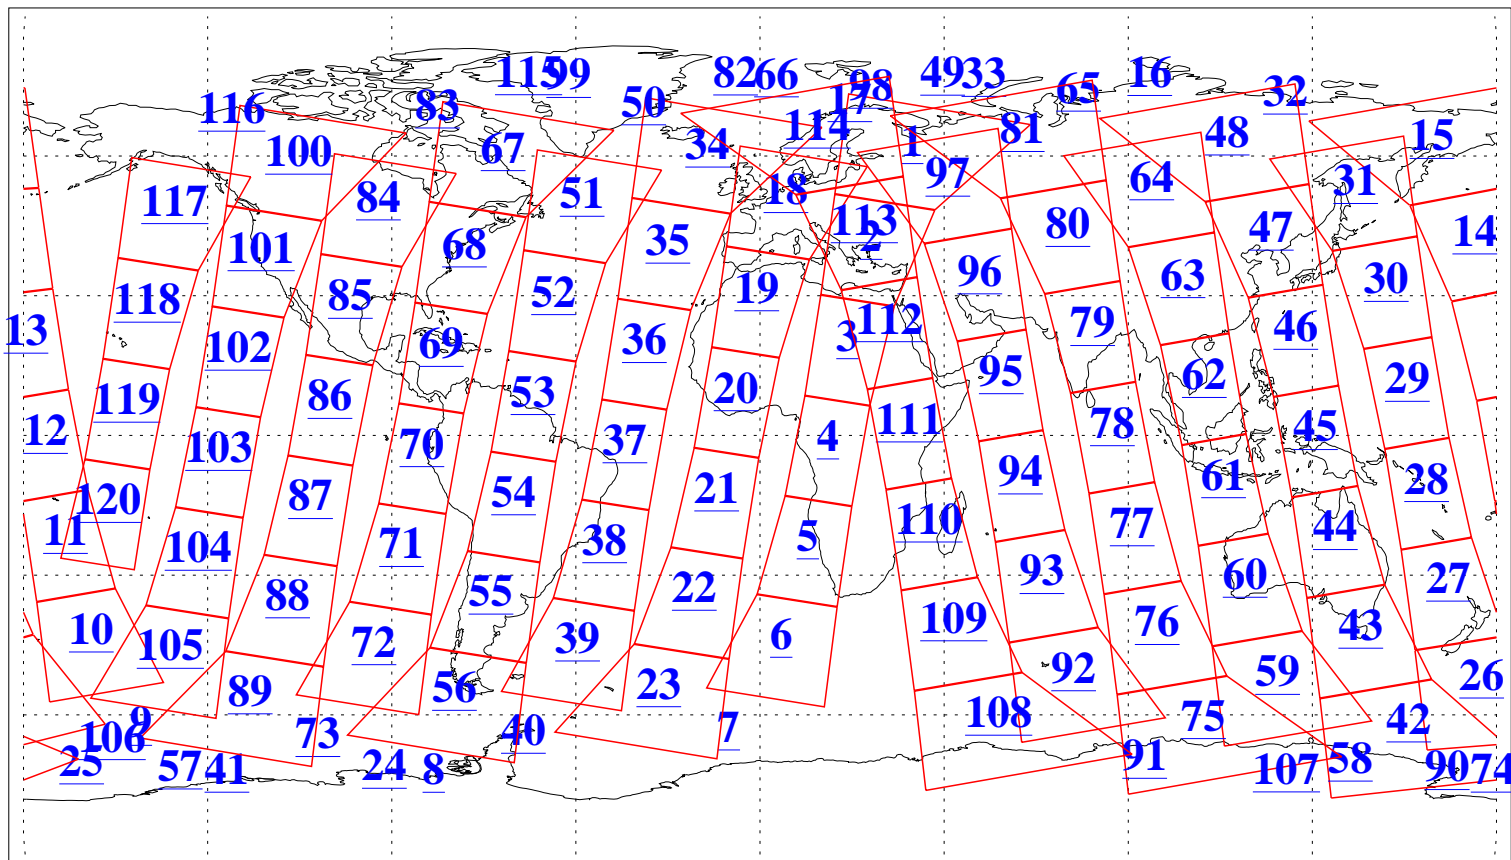

L1B Availability
AMSU Granules: 240
HSB Granules: 0
AIRS Granules: 240

24 Jan 2008
DoY 24
Aqua Day 2091
Granules: 1 to 120

Granules: 121 to 240

Legend: AMSU Available, HSB Available, AIRS Available

L1B Availability
AMSU Granules: 240
HSB Granules: 0
AIRS Granules: 240

24 Jan 2008
DoY 24
Aqua Day 2091
Ascending Granules

Descending Granules

Legend: AMSU Available, HSB Available, AIRS Available

L1B Availability
AMSU Granules: 240
HSB Granules: 0
AIRS Granules: 240

24 Jan 2008
DoY 24
Aqua Day 2091

Northern Hemisphere Granules

Southern Hemisphere Granules

Legend: AMSU Available, HSB Available, AIRS Available