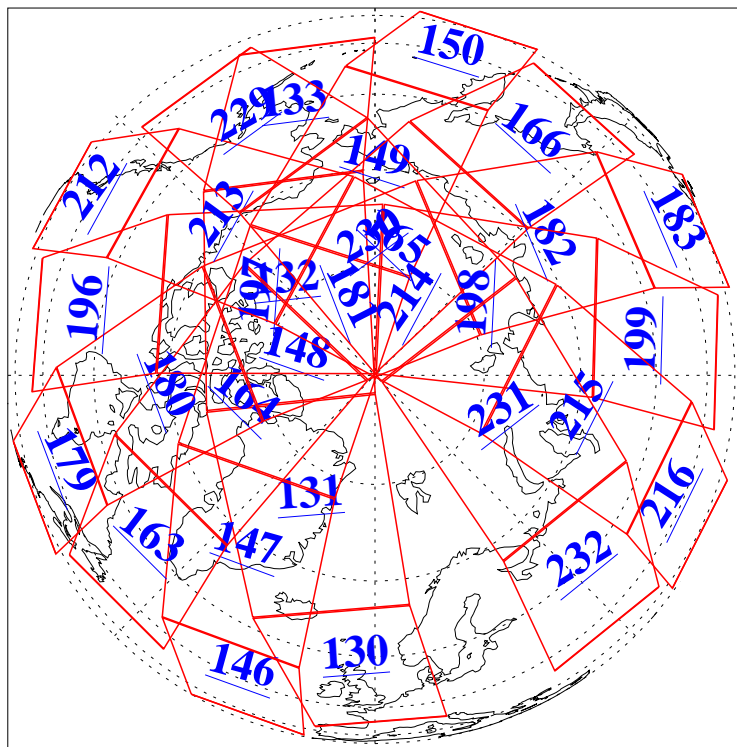

L1B Availability
AMSU Granules: 240
HSB Granules: 0
AIRS Granules: 240

24 Jan 2008
DoY 24
Aqua Day 2091
Granules: 1 to 120

Granules: 121 to 240

Legend: AMSU Available, HSB Available, AIRS Available

L1B Availability
AMSU Granules: 240
HSB Granules: 0
AIRS Granules: 240

24 Jan 2008
DoY 24
Aqua Day 2091
Ascending Granules

Descending Granules

Legend: AMSU Available, HSB Available, AIRS Available

L1B Availability
AMSU Granules: 240
HSB Granules: 0
AIRS Granules: 240

24 Jan 2008
DoY 24
Aqua Day 2091

Northern Hemisphere Granules

Southern Hemisphere Granules

Legend: AMSU Available, HSB Available, AIRS Available