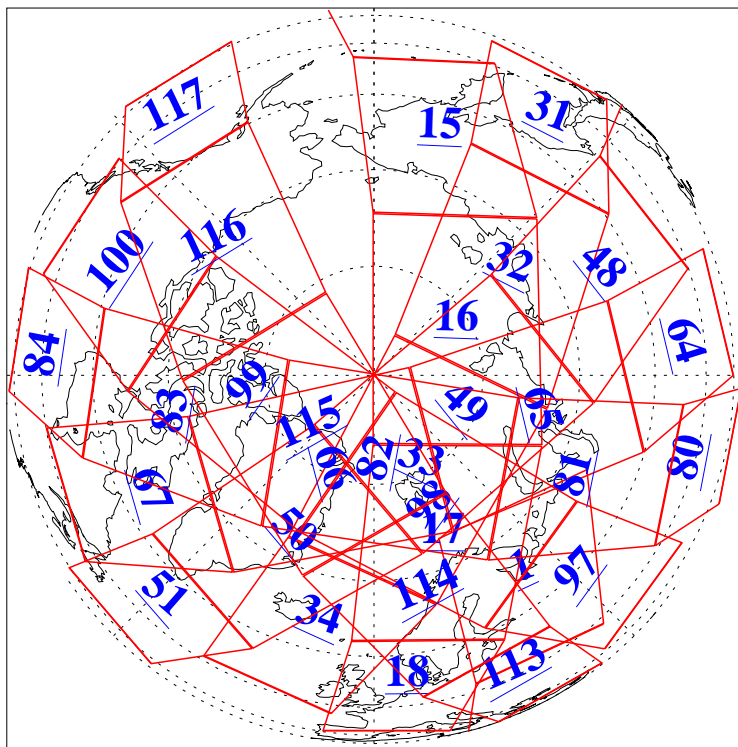

L1B Availability
AMSU Granules: 240
HSB Granules: 0
AIRS Granules: 240

24 Jan 2008
DoY 24
Aqua Day 2091
Granules: 1 to 120

Granules: 121 to 240

Legend: AMSU Available, HSB Available, AIRS Available

L1B Availability
AMSU Granules: 240
HSB Granules: 0
AIRS Granules: 240

24 Jan 2008
DoY 24
Aqua Day 2091
Ascending Granules

Descending Granules

Legend: AMSU Available, HSB Available, AIRS Available

L1B Availability
AMSU Granules: 240
HSB Granules: 0
AIRS Granules: 240

24 Jan 2008
DoY 24
Aqua Day 2091

Northern Hemisphere Granules

Southern Hemisphere Granules

Legend: AMSU Available, HSB Available, AIRS Available