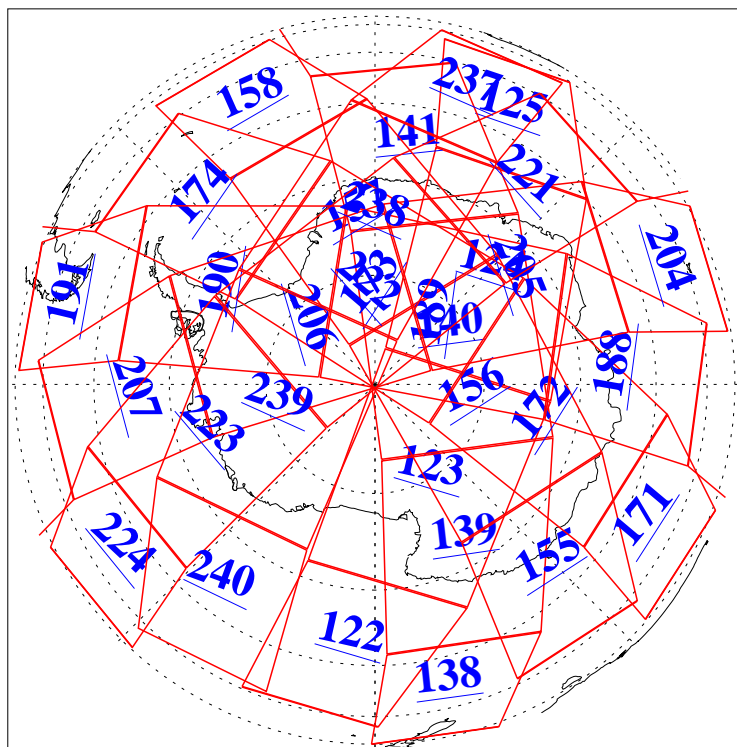

L1B Availability
AMSU Granules: 240
HSB Granules: 0
AIRS Granules: 240

24 Jan 2008
DoY 24
Aqua Day 2091
Granules: 1 to 120

Granules: 121 to 240

Legend: AMSU Available, HSB Available, AIRS Available

L1B Availability
AMSU Granules: 240
HSB Granules: 0
AIRS Granules: 240

24 Jan 2008
DoY 24
Aqua Day 2091
Ascending Granules

Descending Granules

Legend: AMSU Available, HSB Available, AIRS Available

L1B Availability
AMSU Granules: 240
HSB Granules: 0
AIRS Granules: 240

24 Jan 2008
DoY 24
Aqua Day 2091

Northern Hemisphere Granules

Southern Hemisphere Granules

Legend: AMSU Available, HSB Available, AIRS Available