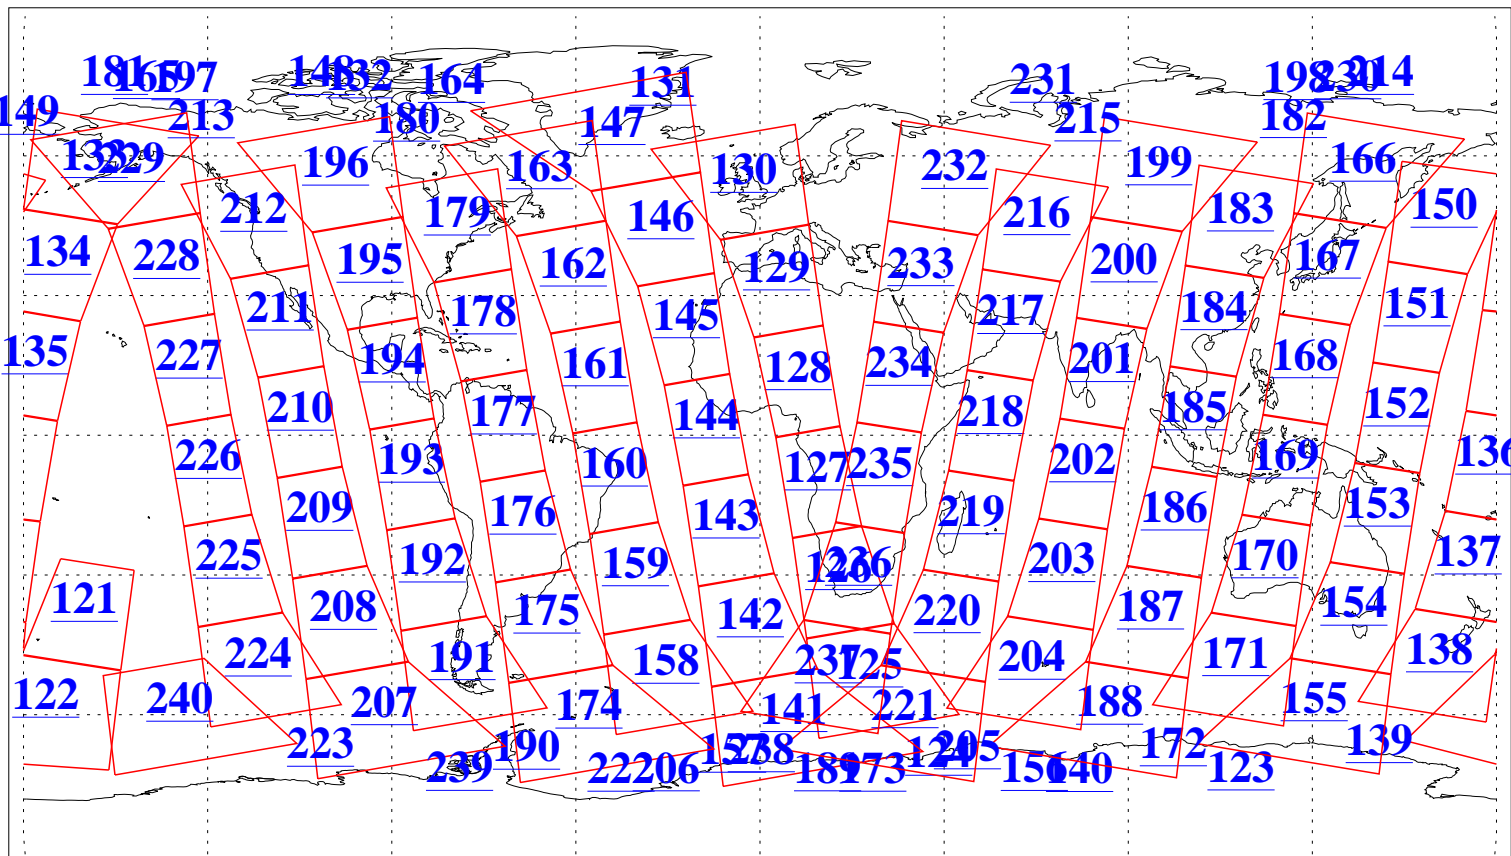

L1B Availability
AMSU Granules: 240
HSB Granules: 0
AIRS Granules: 240

24 Jan 2008
DoY 24
Aqua Day 2091
Granules: 1 to 120

Granules: 121 to 240

Legend: AMSU Available, HSB Available, AIRS Available

L1B Availability
AMSU Granules: 240
HSB Granules: 0
AIRS Granules: 240

24 Jan 2008
DoY 24
Aqua Day 2091
Ascending Granules

Descending Granules

Legend: AMSU Available, HSB Available, AIRS Available

L1B Availability
AMSU Granules: 240
HSB Granules: 0
AIRS Granules: 240

24 Jan 2008
DoY 24
Aqua Day 2091

Northern Hemisphere Granules

Southern Hemisphere Granules

Legend: AMSU Available, HSB Available, AIRS Available