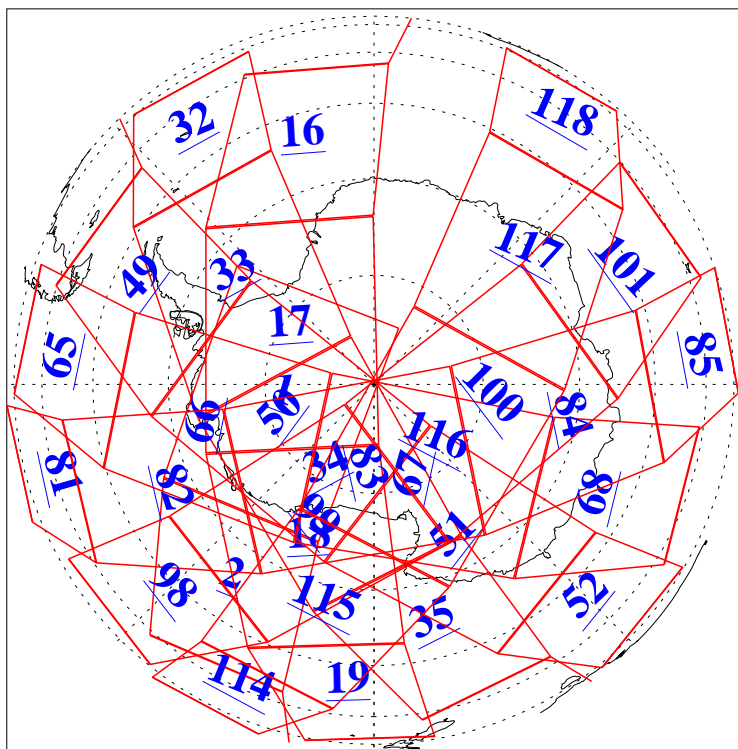

Legend: AMSU Available, HSB Available, AIRS Available