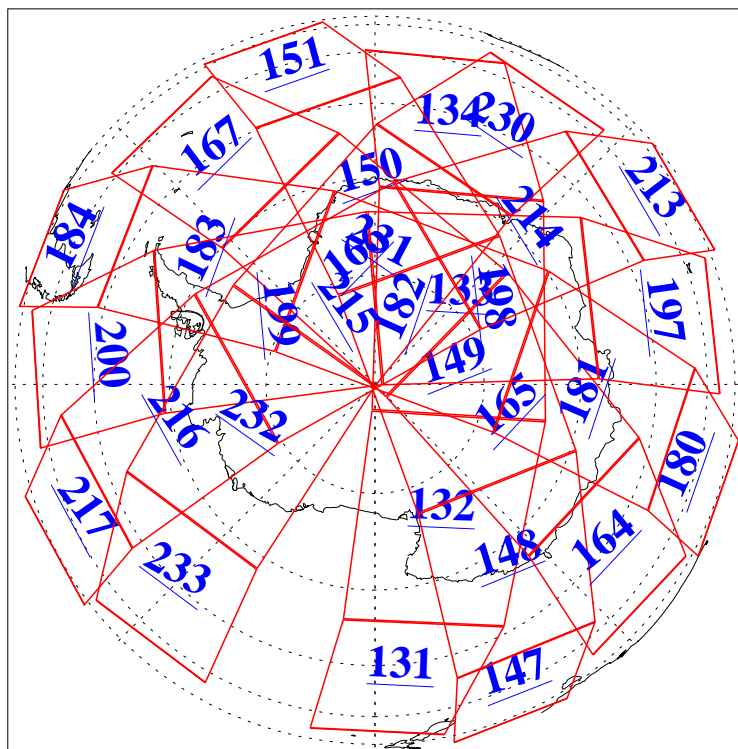

Legend: AMSU Available, HSB Available, AIRS Available