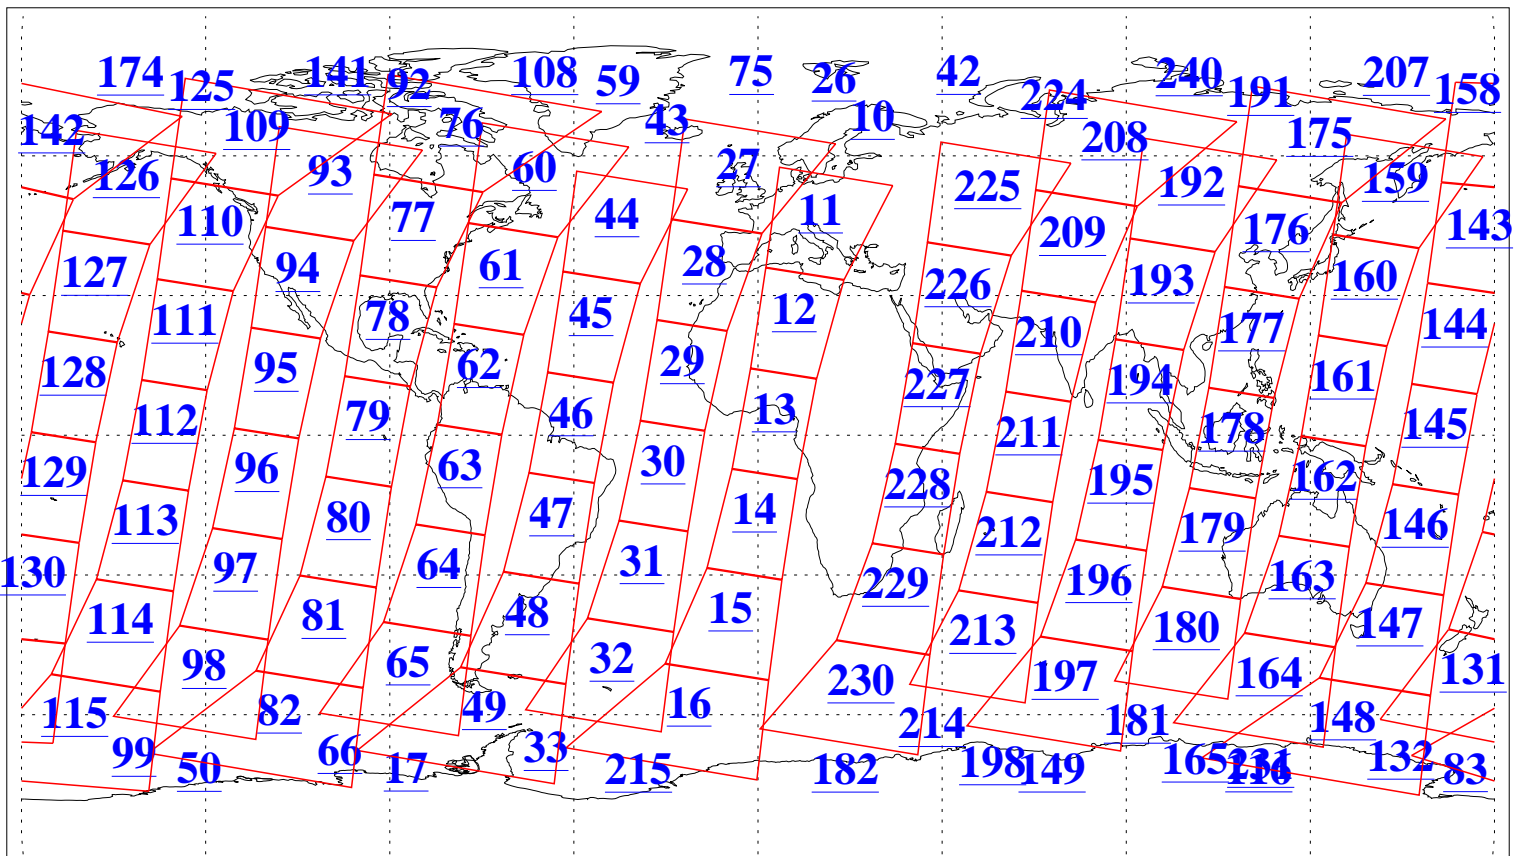

L1B Availability  
AMSU Granules: 240  
HSB Granules: 0  
AIRS Granules: 240

23 Jan 2008  
DoY 23  
Aqua Day 2090  
Granules: 1 to 120

Granules: 121 to 240

Legend: AMSU Available, HSB Available, AIRS Available

L1B Availability  
AMSU Granules: 240  
HSB Granules: 0  
AIRS Granules: 240

23 Jan 2008  
DoY 23  
Aqua Day 2090

Ascending Granules

Descending Granules

Legend: AMSU Available, HSB Available, AIRS Available