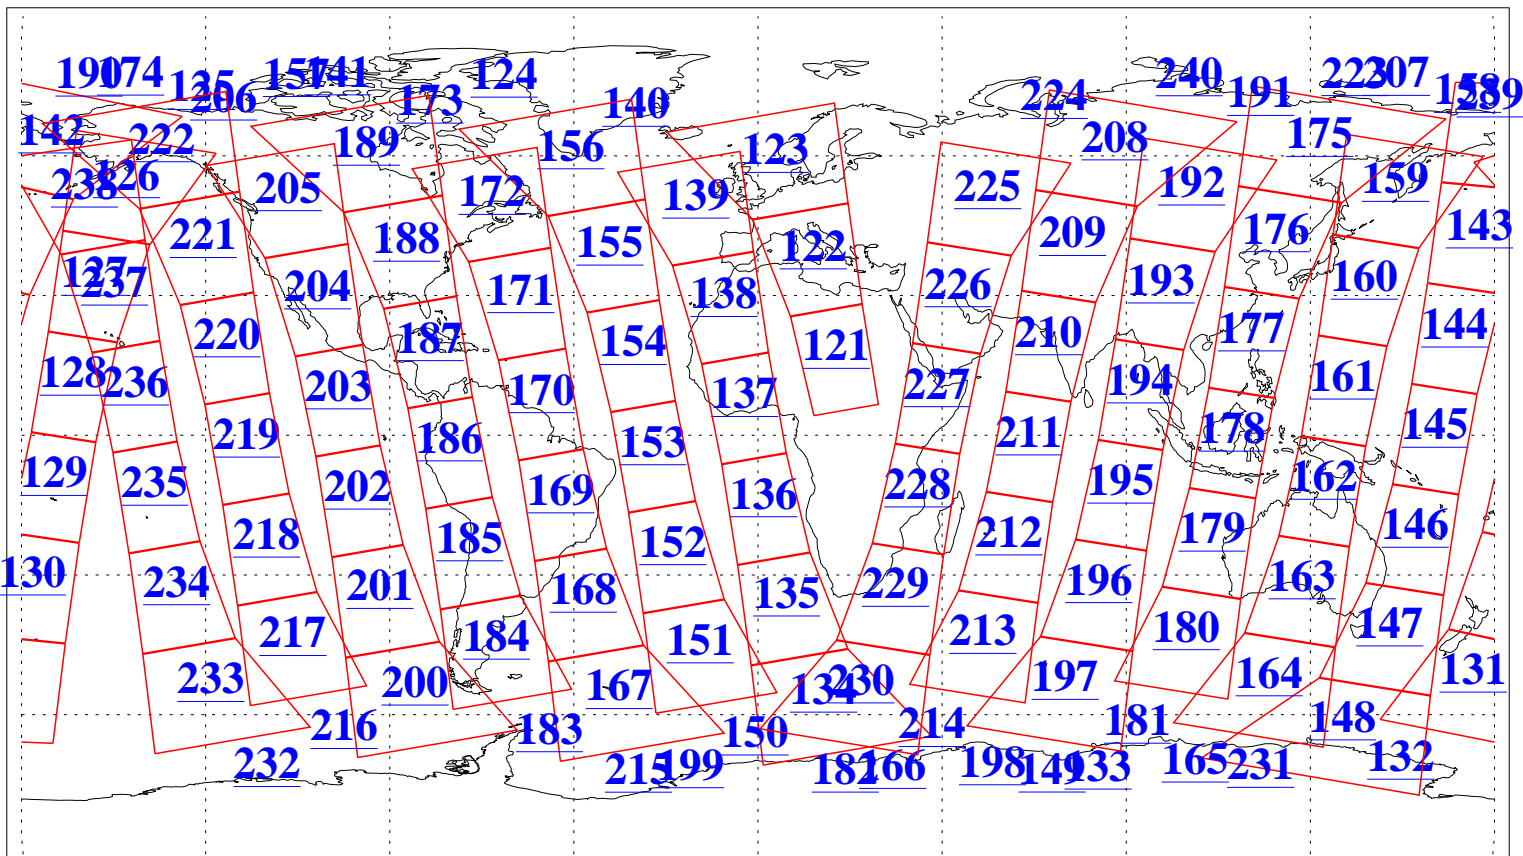

L1B Availability  
AMSU Granules: 240  
HSB Granules: 0  
AIRS Granules: 240

23 Jan 2008  
DoY 23  
Aqua Day 2090  
Granules: 1 to 120

Granules: 121 to 240

Legend: AMSU Available, HSB Available, AIRS Available

L1B Availability  
AMSU Granules: 240  
HSB Granules: 0  
AIRS Granules: 240

23 Jan 2008  
DoY 23  
Aqua Day 2090

Ascending Granules

Descending Granules

Legend: AMSU Available, HSB Available, AIRS Available