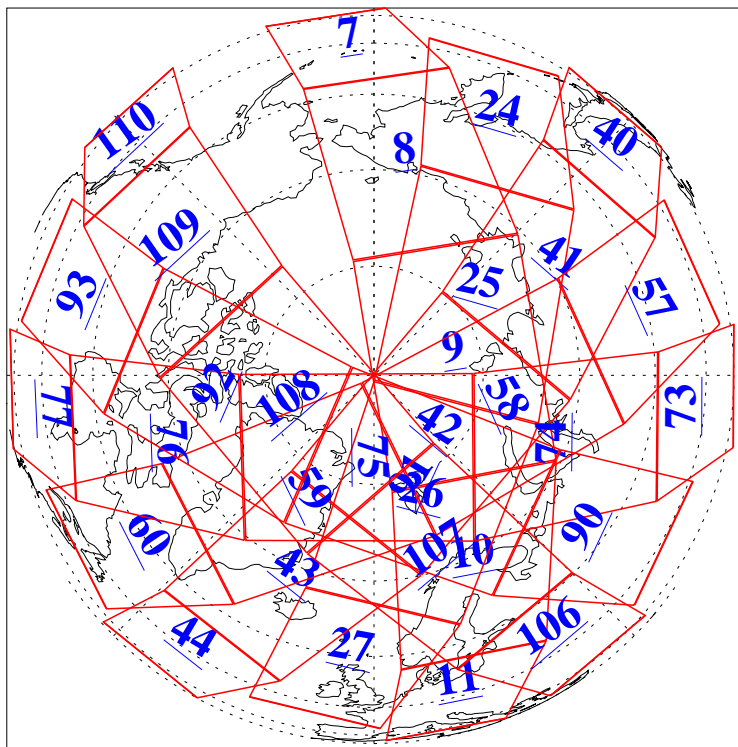

L1B Availability  
AMSU Granules: 240  
HSB Granules: 0  
AIRS Granules: 240

23 Jan 2008  
DoY 23  
Aqua Day 2090  
Granules: 1 to 120

Granules: 121 to 240

Legend: AMSU Available, HSB Available, AIRS Available

L1B Availability  
AMSU Granules: 240  
HSB Granules: 0  
AIRS Granules: 240

23 Jan 2008  
DoY 23  
Aqua Day 2090

Ascending Granules

Descending Granules

Legend: AMSU Available, HSB Available, AIRS Available

L1B Availability  
AMSU Granules: 240  
HSB Granules: 0  
AIRS Granules: 240

23 Jan 2008  
DoY 23  
Aqua Day 2090

### Northern Hemisphere Granules