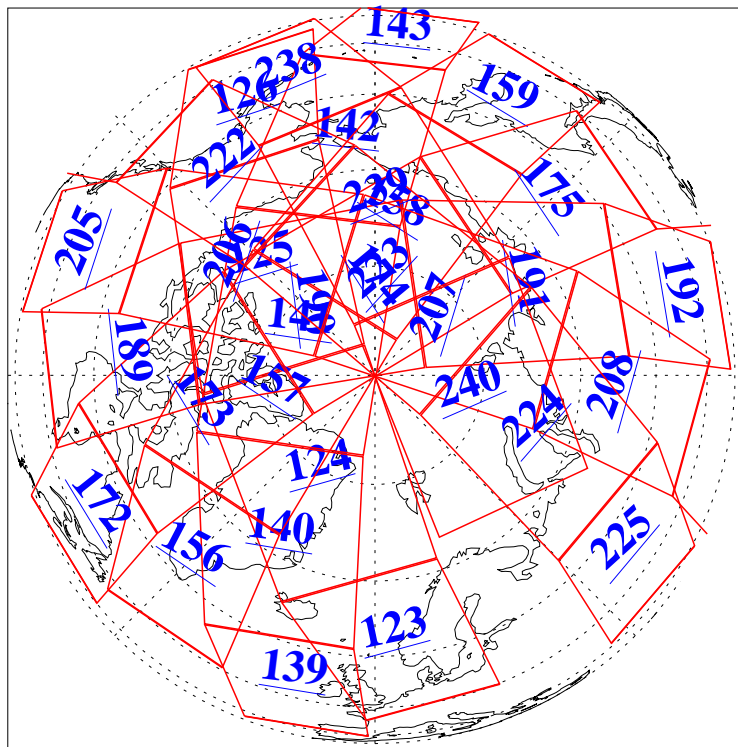

L1B Availability  
AMSU Granules: 240  
HSB Granules: 0  
AIRS Granules: 240

23 Jan 2008  
DoY 23  
Aqua Day 2090  
Granules: 1 to 120

Granules: 121 to 240

Legend: AMSU Available, HSB Available, AIRS Available

L1B Availability  
AMSU Granules: 240  
HSB Granules: 0  
AIRS Granules: 240

23 Jan 2008  
DoY 23  
Aqua Day 2090

Ascending Granules

Descending Granules

Legend: AMSU Available, HSB Available, AIRS Available

### Northern Hemisphere Granules