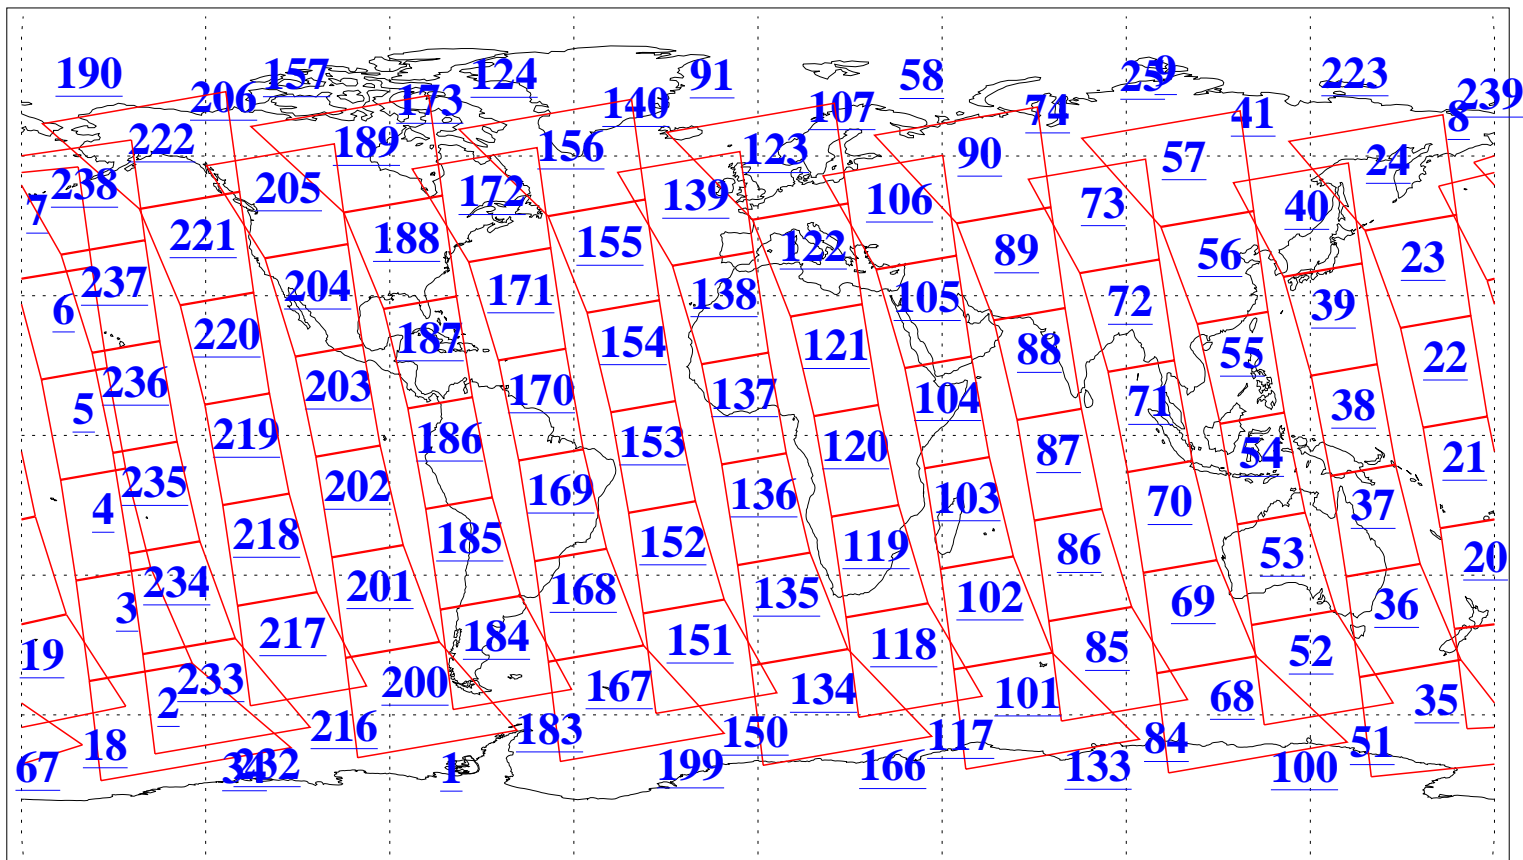

L1B Availability  
AMSU Granules: 240  
HSB Granules: 0  
AIRS Granules: 240

23 Jan 2008  
DoY 23  
Aqua Day 2090  
Granules: 1 to 120

Granules: 121 to 240

Legend: AMSU Available, HSB Available, AIRS Available

L1B Availability  
AMSU Granules: 240  
HSB Granules: 0  
AIRS Granules: 240

23 Jan 2008  
DoY 23  
Aqua Day 2090

Ascending Granules

Descending Granules

Legend: AMSU Available, HSB Available, AIRS Available

### Northern Hemisphere Granules