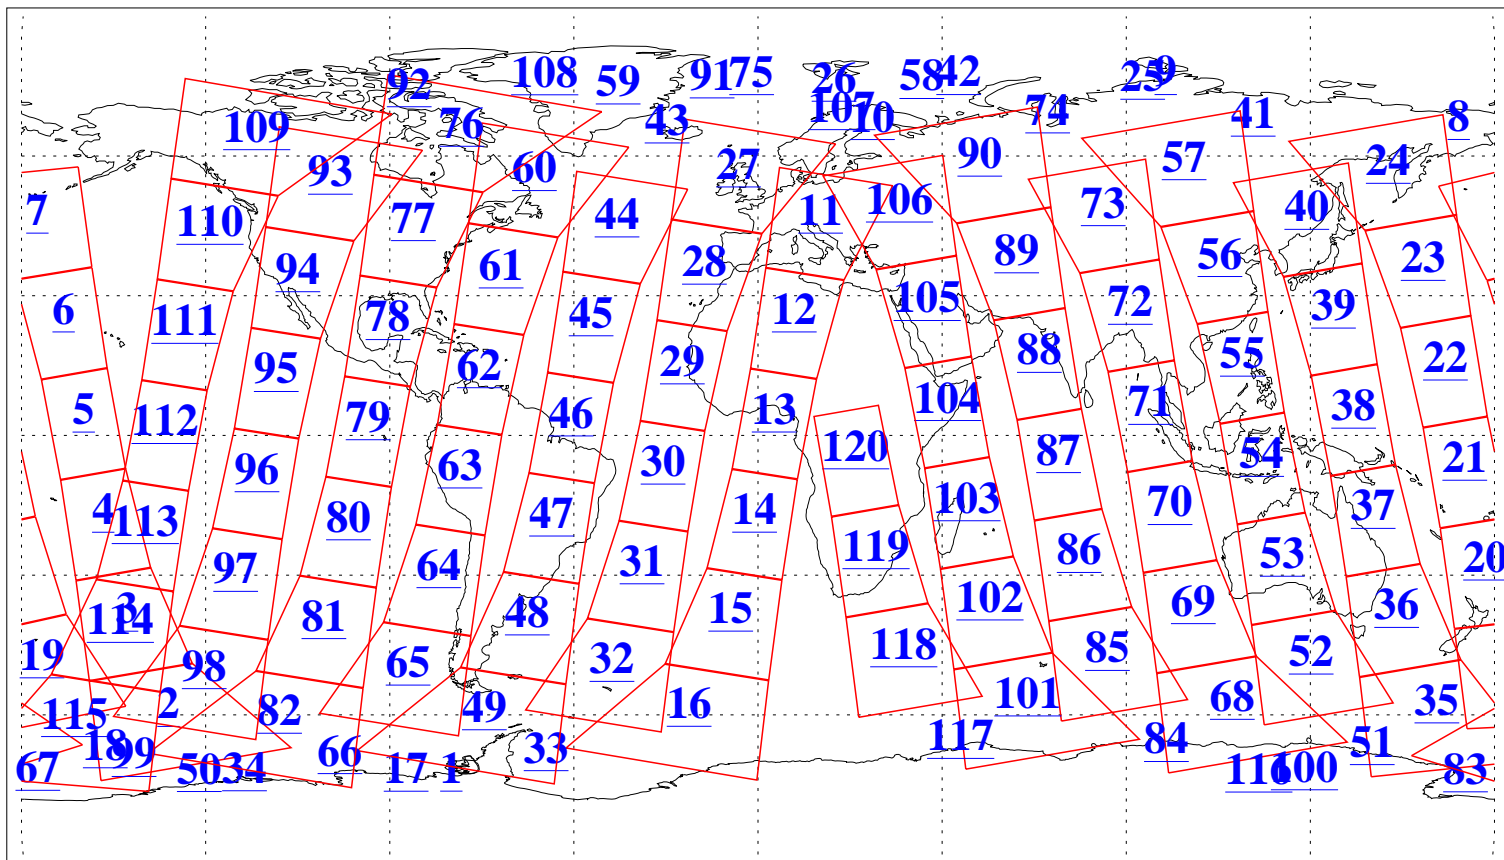

L1B Availability  
AMSU Granules: 240  
HSB Granules: 0  
AIRS Granules: 240

23 Jan 2008  
DoY 23  
Aqua Day 2090  
Granules: 1 to 120

Granules: 121 to 240

Legend: AMSU Available, HSB Available, AIRS Available

L1B Availability  
AMSU Granules: 240  
HSB Granules: 0  
AIRS Granules: 240

23 Jan 2008  
DoY 23  
Aqua Day 2090

Ascending Granules

Descending Granules

Legend: AMSU Available, HSB Available, AIRS Available