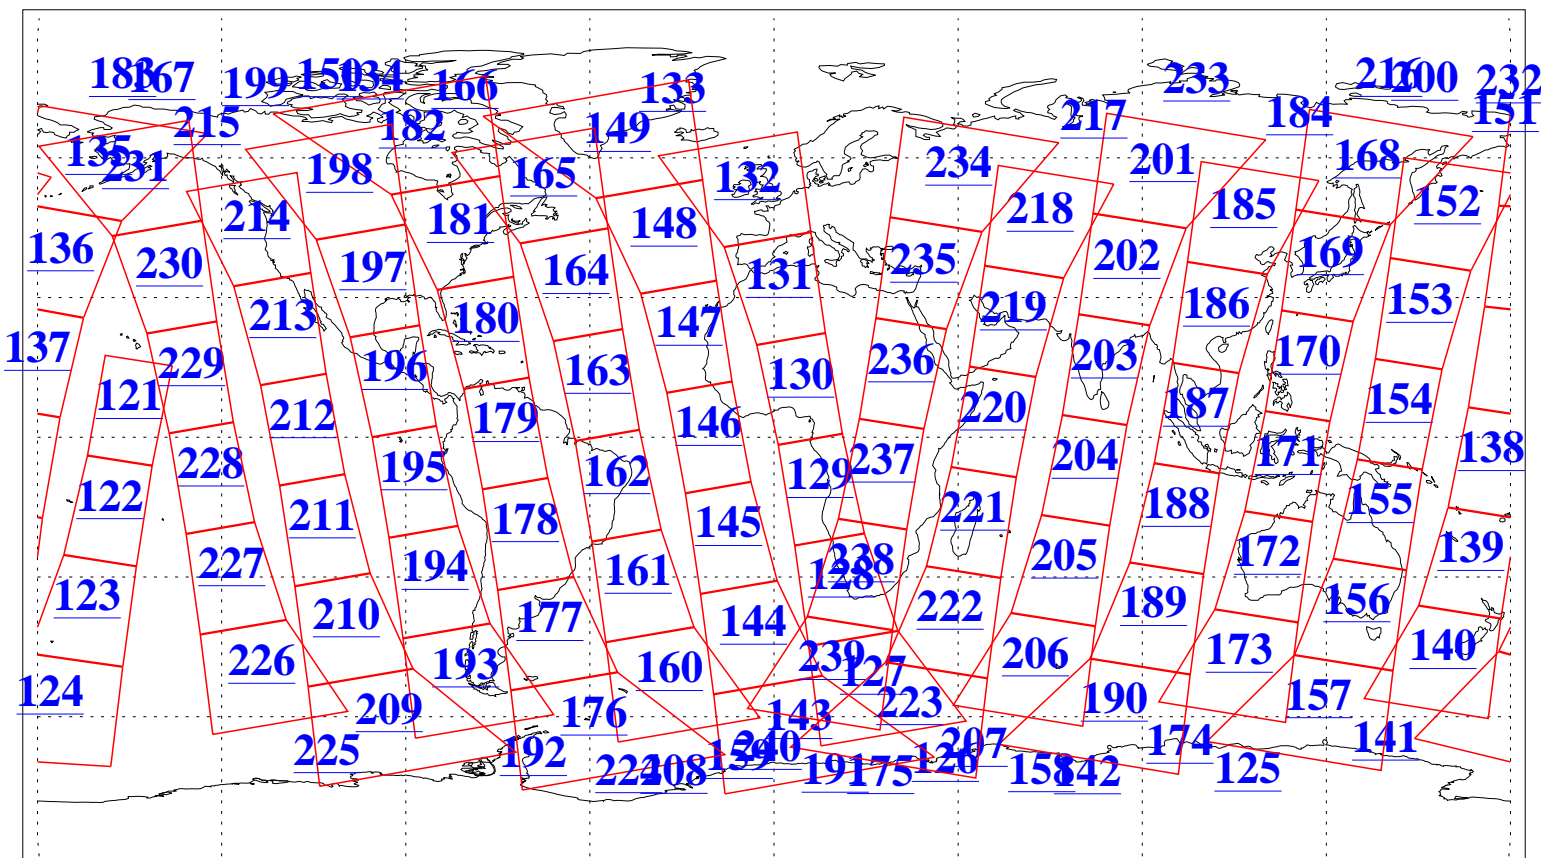

L1B Availability
AMSU Granules: 240
HSB Granules: 0
AIRS Granules: 240

22 Jan 2008
DoY 22
Aqua Day 2089
Granules: 1 to 120

Granules: 121 to 240

Legend: AMSU Available, HSB Available, AIRS Available

L1B Availability
AMSU Granules: 240
HSB Granules: 0
AIRS Granules: 240

22 Jan 2008
DoY 22
Aqua Day 2089

Ascending Granules

Descending Granules

Legend: AMSU Available, HSB Available, AIRS Available

L1B Availability
 AMSU Granules: 240
 HSB Granules: 0
 AIRS Granules: 240

22 Jan 2008
 DoY 22
 Aqua Day 2089