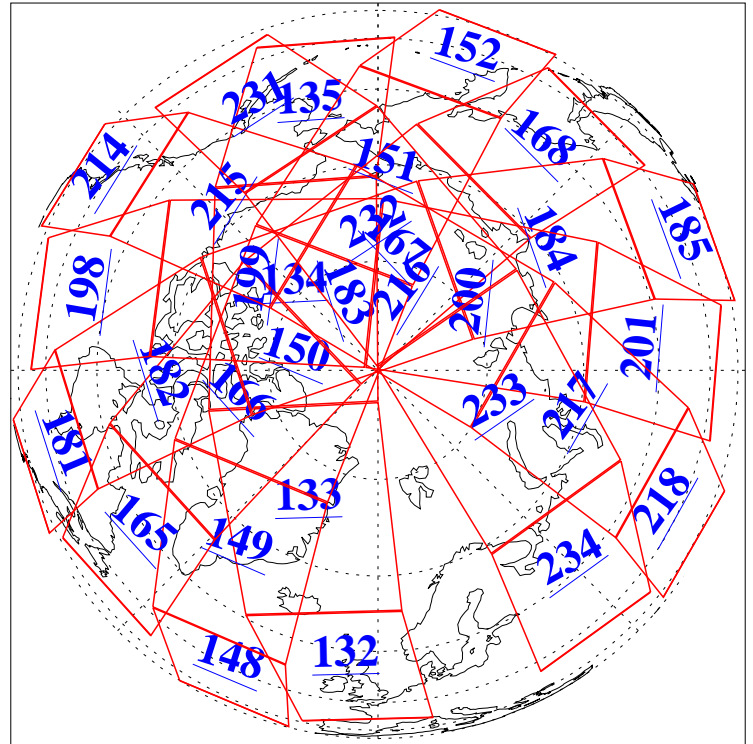

22 Jan 2008
DoY 22
Aqua Day 2089

Ascending Granules

Descending Granules

Legend: AMSU Available, HSB Available, AIRS Available

L1B Availability
 AMSU Granules: 240
 HSB Granules: 0
 AIRS Granules: 240

22 Jan 2008
 DoY 22
 Aqua Day 2089

Northern Hemisphere Granules

Southern Hemisphere Granules

Legend: AMSU Available, HSB Available, AIRS Available