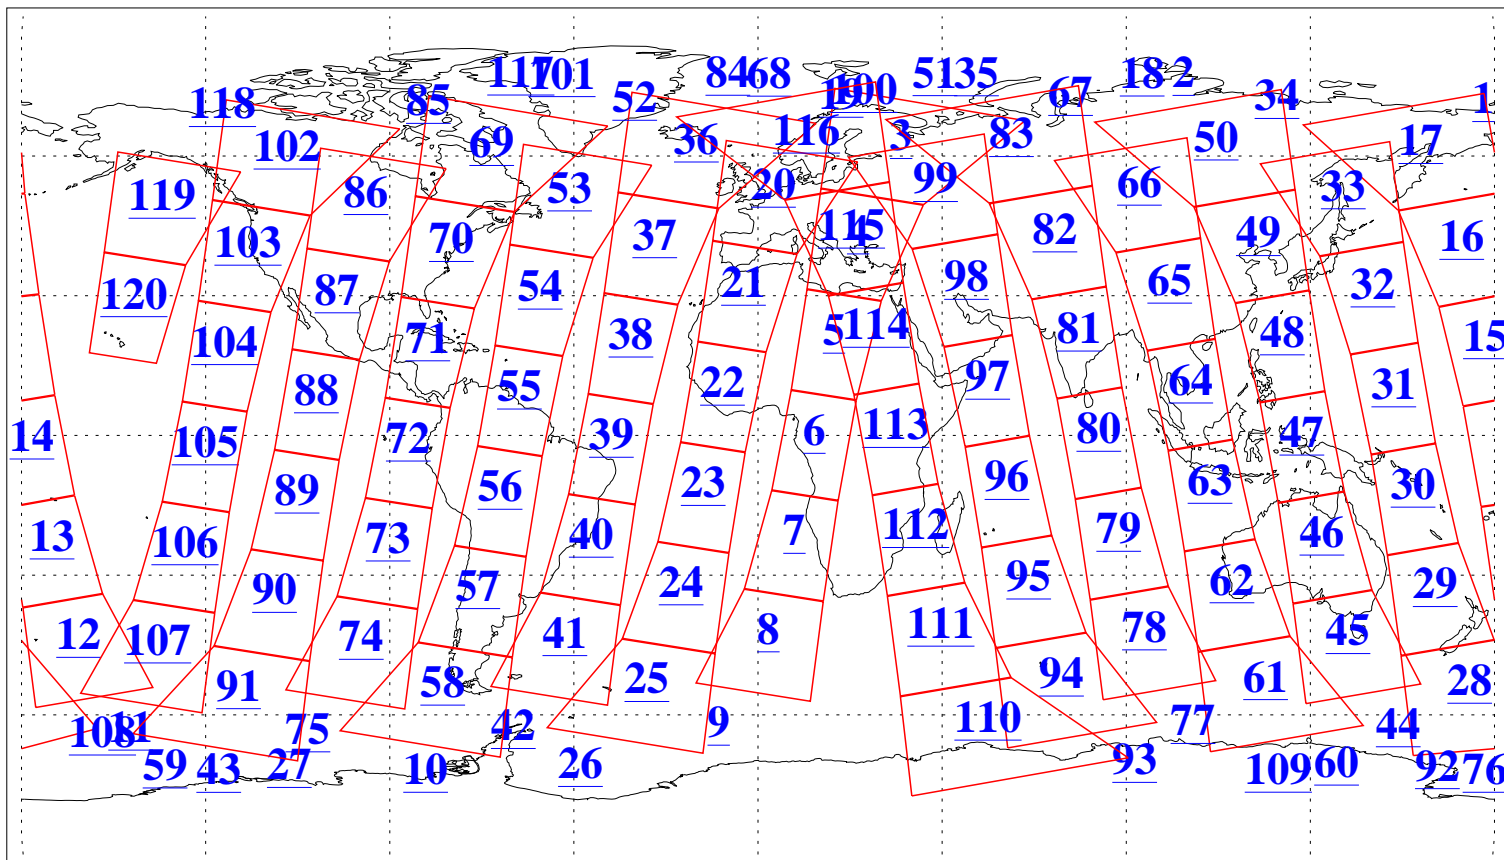

L1B Availability
AMSU Granules: 240
HSB Granules: 0
AIRS Granules: 240

22 Jan 2008
DoY 22
Aqua Day 2089
Granules: 1 to 120

Granules: 121 to 240

Legend: AMSU Available, HSB Available, AIRS Available

L1B Availability
AMSU Granules: 240
HSB Granules: 0
AIRS Granules: 240

22 Jan 2008
DoY 22
Aqua Day 2089

Ascending Granules

Descending Granules

Legend: AMSU Available, HSB Available, AIRS Available

L1B Availability
 AMSU Granules: 240
 HSB Granules: 0
 AIRS Granules: 240

22 Jan 2008
 DoY 22
 Aqua Day 2089

Northern Hemisphere Granules

Southern Hemisphere Granules

Legend: AMSU Available, HSB Available, AIRS Available