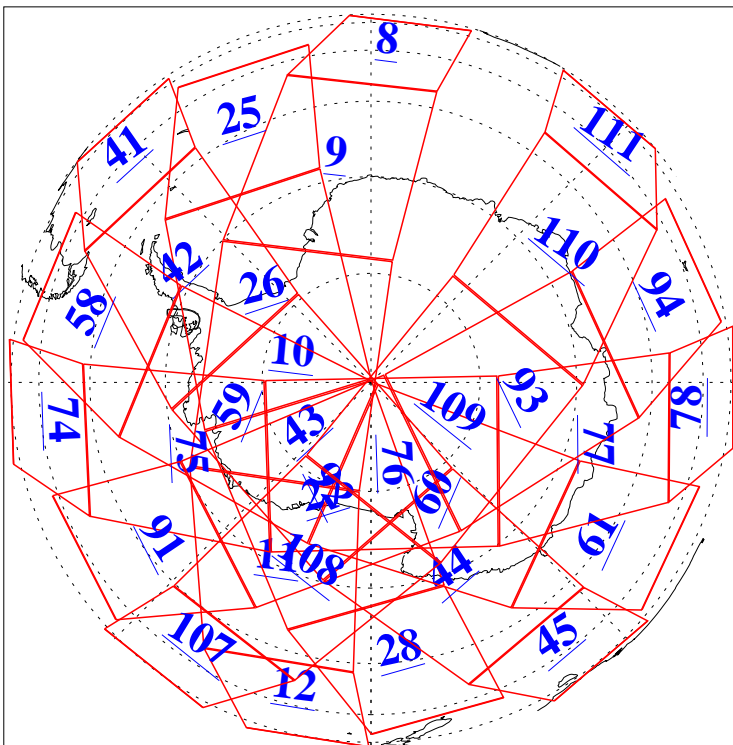

L1B Availability
AMSU Granules: 240
HSB Granules: 0
AIRS Granules: 240

22 Jan 2008
DoY 22
Aqua Day 2089
Granules: 1 to 120

Granules: 121 to 240

Legend: AMSU Available, HSB Available, AIRS Available

L1B Availability
AMSU Granules: 240
HSB Granules: 0
AIRS Granules: 240

22 Jan 2008
DoY 22
Aqua Day 2089

Ascending Granules

Descending Granules

Legend: AMSU Available, HSB Available, AIRS Available

L1B Availability
 AMSU Granules: 240
 HSB Granules: 0
 AIRS Granules: 240

22 Jan 2008
 DoY 22
 Aqua Day 2089

Northern Hemisphere Granules

Southern Hemisphere Granules

Legend: AMSU Available, HSB Available, AIRS Available