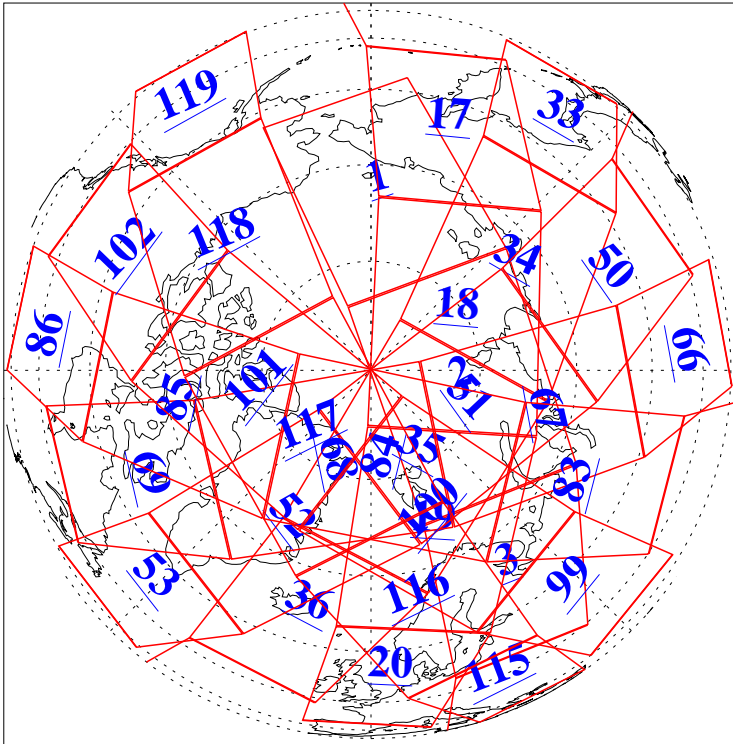

L1B Availability
AMSU Granules: 240
HSB Granules: 0
AIRS Granules: 240

22 Jan 2008
DoY 22
Aqua Day 2089
Granules: 1 to 120

Granules: 121 to 240

Legend: AMSU Available, HSB Available, AIRS Available

L1B Availability
AMSU Granules: 240
HSB Granules: 0
AIRS Granules: 240

22 Jan 2008
DoY 22
Aqua Day 2089

Ascending Granules

Descending Granules

Legend: AMSU Available, HSB Available, AIRS Available

L1B Availability
 AMSU Granules: 240
 HSB Granules: 0
 AIRS Granules: 240

22 Jan 2008
 DoY 22
 Aqua Day 2089

Northern Hemisphere Granules

Southern Hemisphere Granules

Legend: AMSU Available, HSB Available, AIRS Available