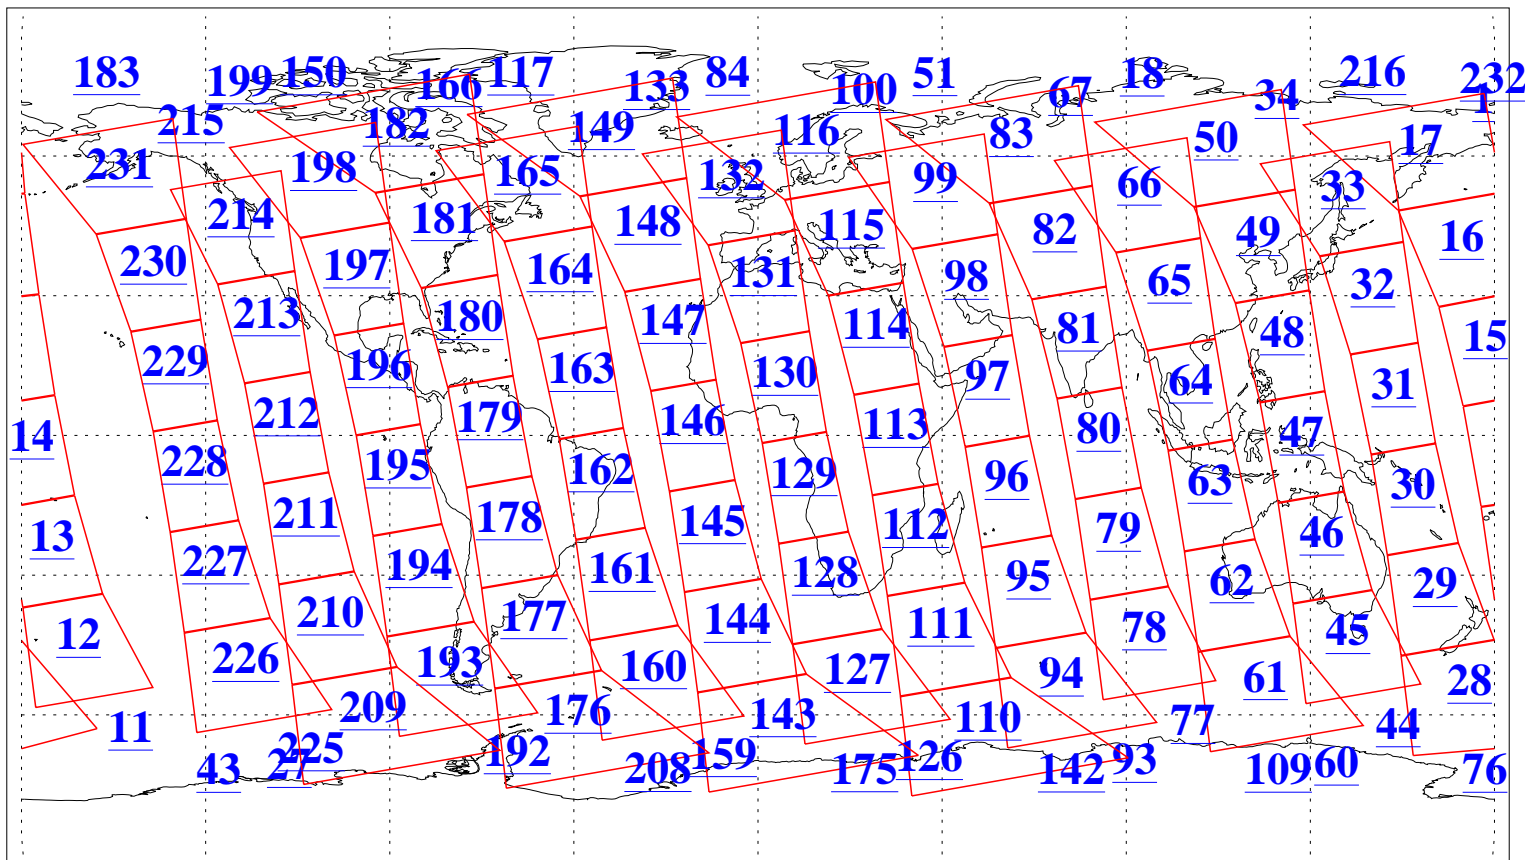

L1B Availability
AMSU Granules: 240
HSB Granules: 0
AIRS Granules: 240

22 Jan 2008
DoY 22
Aqua Day 2089
Granules: 1 to 120

Granules: 121 to 240

Legend: AMSU Available, HSB Available, AIRS Available

L1B Availability
AMSU Granules: 240
HSB Granules: 0
AIRS Granules: 240

22 Jan 2008
DoY 22
Aqua Day 2089

Ascending Granules

Descending Granules

Legend: AMSU Available, HSB Available, AIRS Available

L1B Availability
 AMSU Granules: 240
 HSB Granules: 0
 AIRS Granules: 240

22 Jan 2008
 DoY 22
 Aqua Day 2089

Northern Hemisphere Granules

Southern Hemisphere Granules

Legend: AMSU Available, HSB Available, AIRS Available