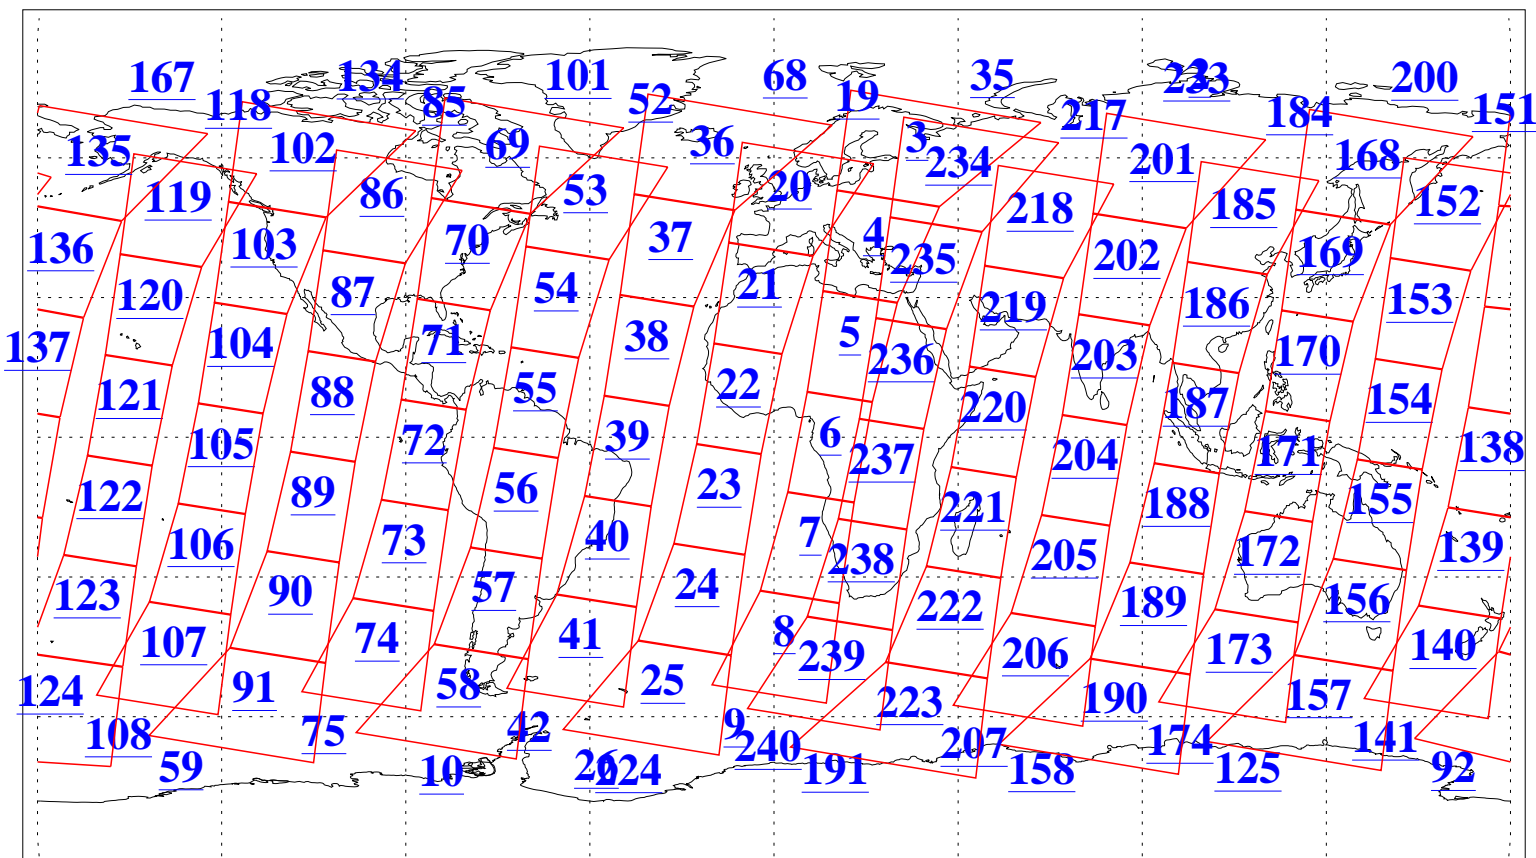

L1B Availability
AMSU Granules: 240
HSB Granules: 0
AIRS Granules: 240

22 Jan 2008
DoY 22
Aqua Day 2089
Granules: 1 to 120

Granules: 121 to 240

Legend: AMSU Available, HSB Available, AIRS Available

L1B Availability
AMSU Granules: 240
HSB Granules: 0
AIRS Granules: 240

22 Jan 2008
DoY 22
Aqua Day 2089

Ascending Granules

Descending Granules

Legend: AMSU Available, HSB Available, AIRS Available

L1B Availability
 AMSU Granules: 240
 HSB Granules: 0
 AIRS Granules: 240

22 Jan 2008
 DoY 22
 Aqua Day 2089

Northern Hemisphere Granules

Southern Hemisphere Granules

Legend: AMSU Available, HSB Available, AIRS Available