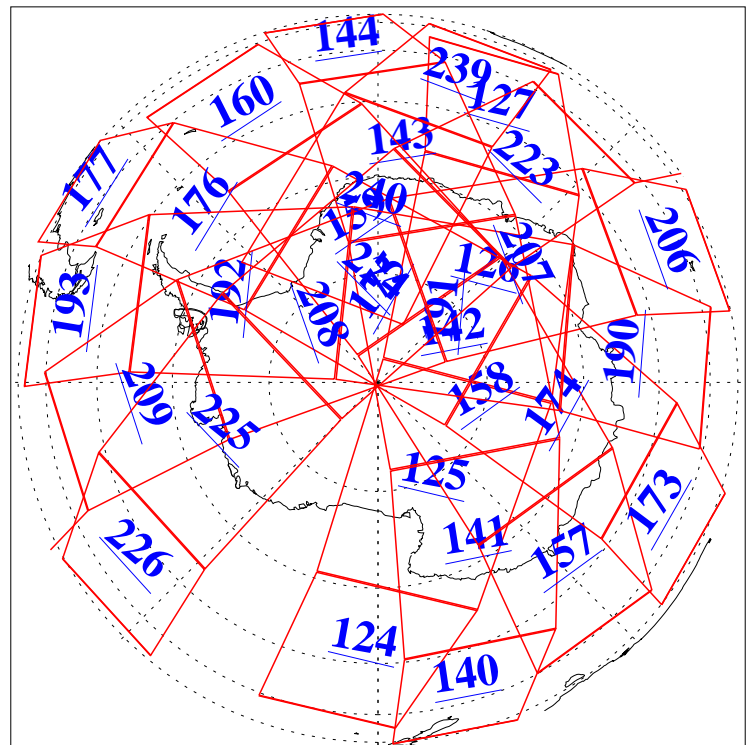

L1B Availability
AMSU Granules: 240
HSB Granules: 0
AIRS Granules: 240

22 Jan 2008
DoY 22
Aqua Day 2089
Granules: 1 to 120

Granules: 121 to 240

Legend: AMSU Available, HSB Available, AIRS Available

L1B Availability
AMSU Granules: 240
HSB Granules: 0
AIRS Granules: 240

22 Jan 2008
DoY 22
Aqua Day 2089

Ascending Granules

Descending Granules

Legend: AMSU Available, HSB Available, AIRS Available

L1B Availability
 AMSU Granules: 240
 HSB Granules: 0
 AIRS Granules: 240

22 Jan 2008
 DoY 22
 Aqua Day 2089

Northern Hemisphere Granules

Southern Hemisphere Granules

Legend: AMSU Available, HSB Available, AIRS Available