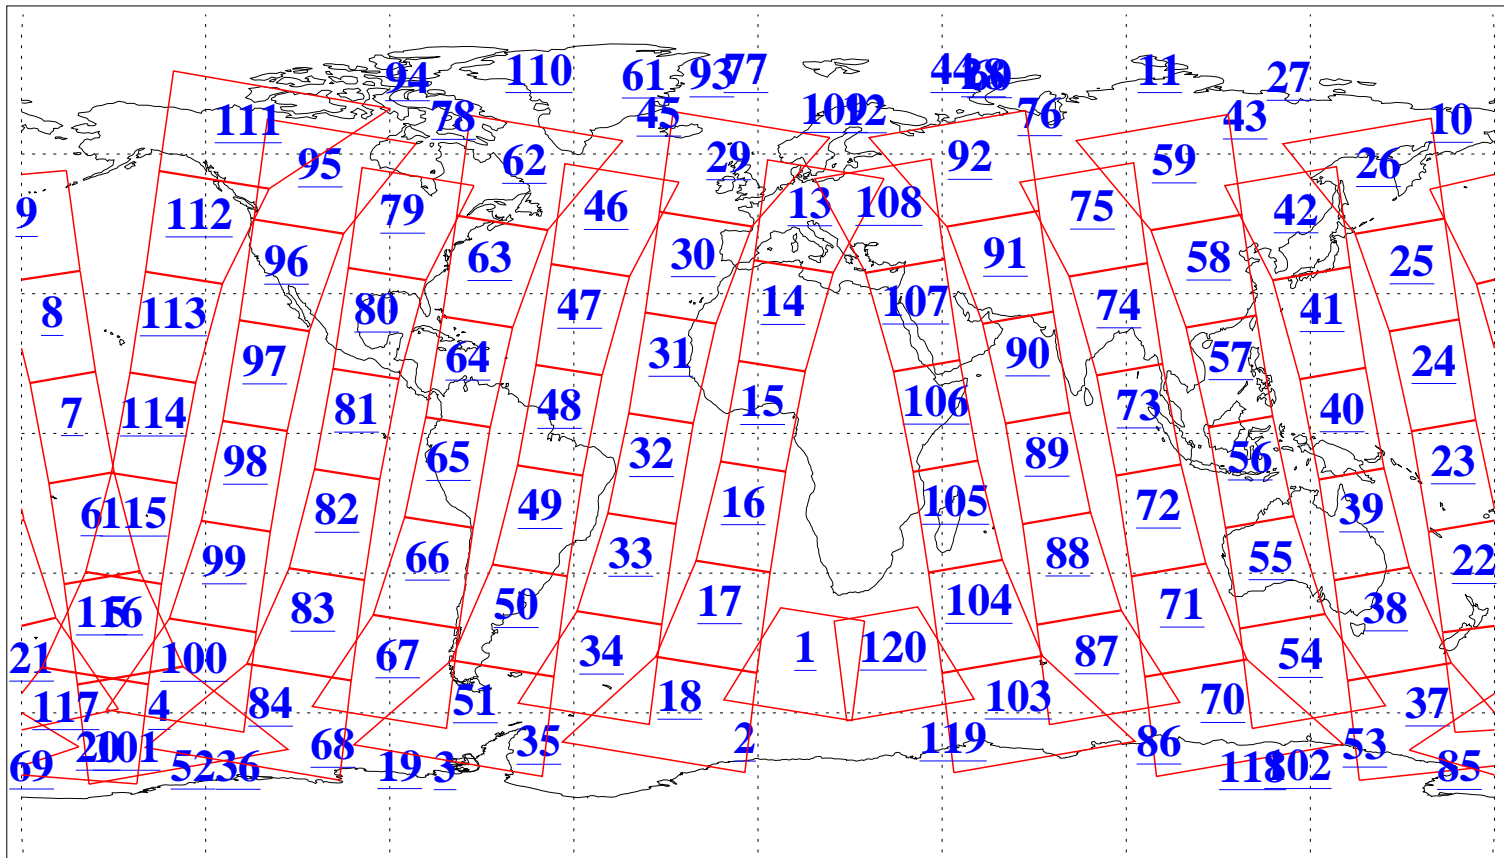

L1B Availability
AMSU Granules: 240
HSB Granules: 0
AIRS Granules: 240

21 Jan 2008
DoY 21
Aqua Day 2088
Granules: 1 to 120

Granules: 121 to 240

Legend: AMSU Available, HSB Available, AIRS Available

L1B Availability
AMSU Granules: 240
HSB Granules: 0
AIRS Granules: 240

21 Jan 2008
DoY 21
Aqua Day 2088
Ascending Granules

Descending Granules

Legend: AMSU Available, HSB Available, AIRS Available

L1B Availability
 AMSU Granules: 240
 HSB Granules: 0
 AIRS Granules: 240

21 Jan 2008
 DoY 21
 Aqua Day 2088

Northern Hemisphere Granules

Southern Hemisphere Granules

Legend: AMSU Available, HSB Available, AIRS Available