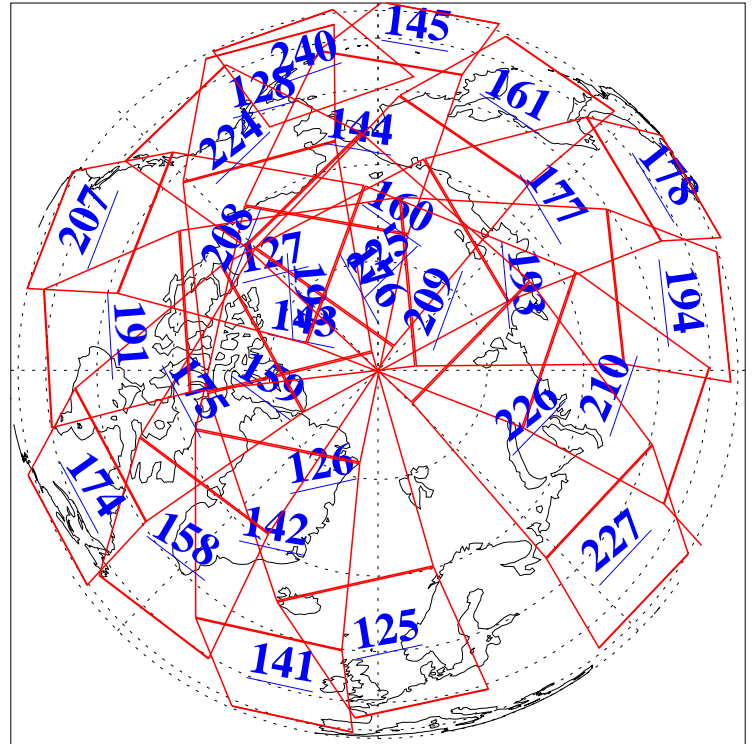

L1B Availability
AMSU Granules: 240
HSB Granules: 0
AIRS Granules: 240

21 Jan 2008
DoY 21
Aqua Day 2088
Granules: 1 to 120

Granules: 121 to 240

Legend: AMSU Available, HSB Available, AIRS Available

L1B Availability
AMSU Granules: 240
HSB Granules: 0
AIRS Granules: 240

21 Jan 2008
DoY 21
Aqua Day 2088
Ascending Granules

Descending Granules

Legend: AMSU Available, HSB Available, AIRS Available

L1B Availability
 AMSU Granules: 240
 HSB Granules: 0
 AIRS Granules: 240

21 Jan 2008
 DoY 21
 Aqua Day 2088

Northern Hemisphere Granules

Southern Hemisphere Granules

Legend: AMSU Available, HSB Available, AIRS Available