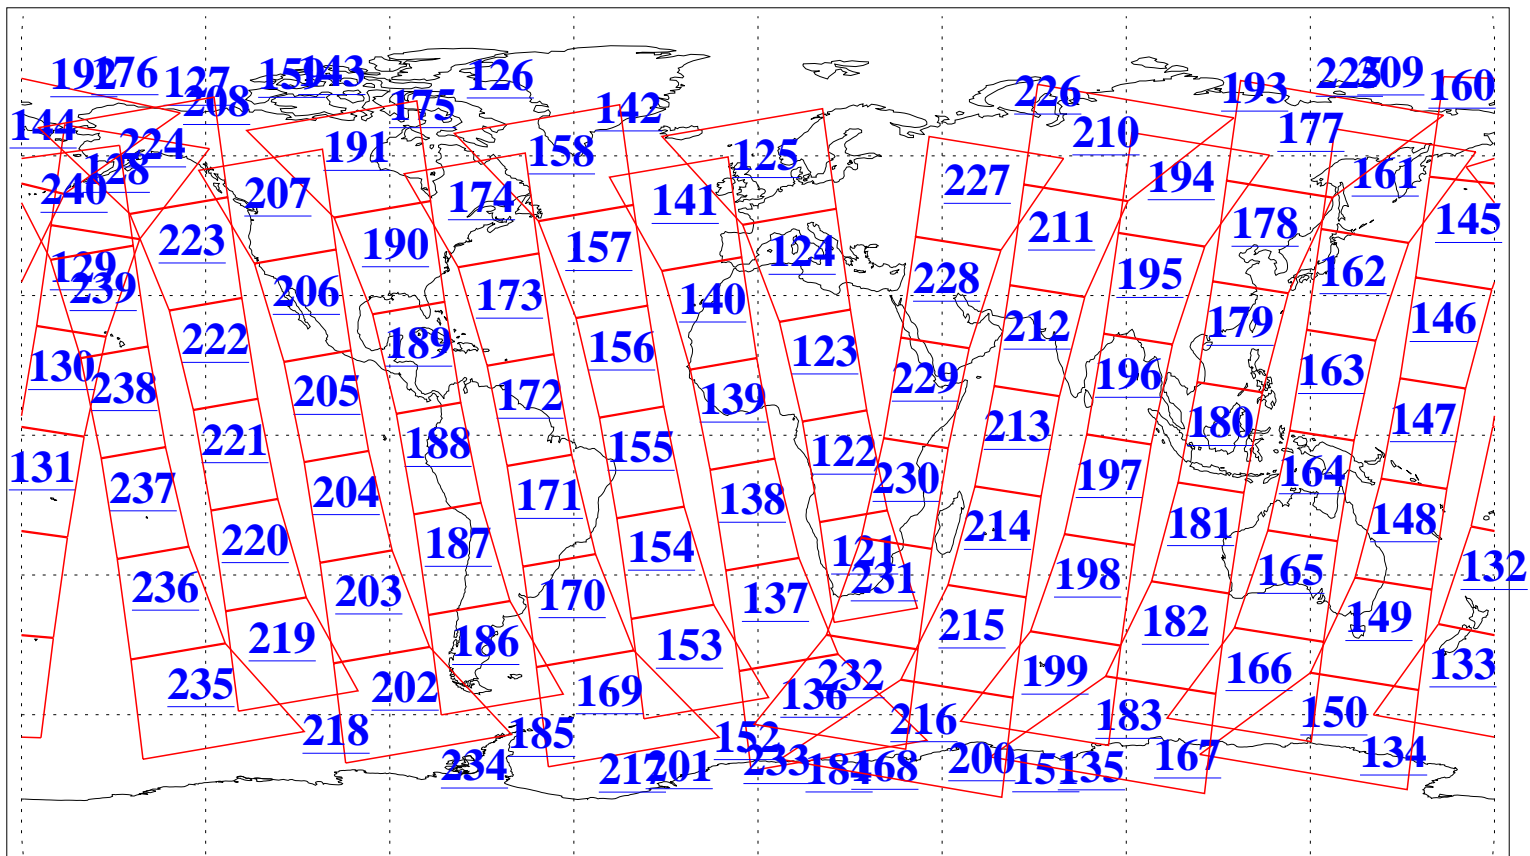

L1B Availability
AMSU Granules: 240
HSB Granules: 0
AIRS Granules: 240

21 Jan 2008
DoY 21
Aqua Day 2088
Granules: 1 to 120

Granules: 121 to 240

Legend: AMSU Available, HSB Available, AIRS Available

L1B Availability
AMSU Granules: 240
HSB Granules: 0
AIRS Granules: 240

21 Jan 2008
DoY 21
Aqua Day 2088
Ascending Granules

Descending Granules

Legend: AMSU Available, HSB Available, AIRS Available

L1B Availability
 AMSU Granules: 240
 HSB Granules: 0
 AIRS Granules: 240

21 Jan 2008
 DoY 21
 Aqua Day 2088