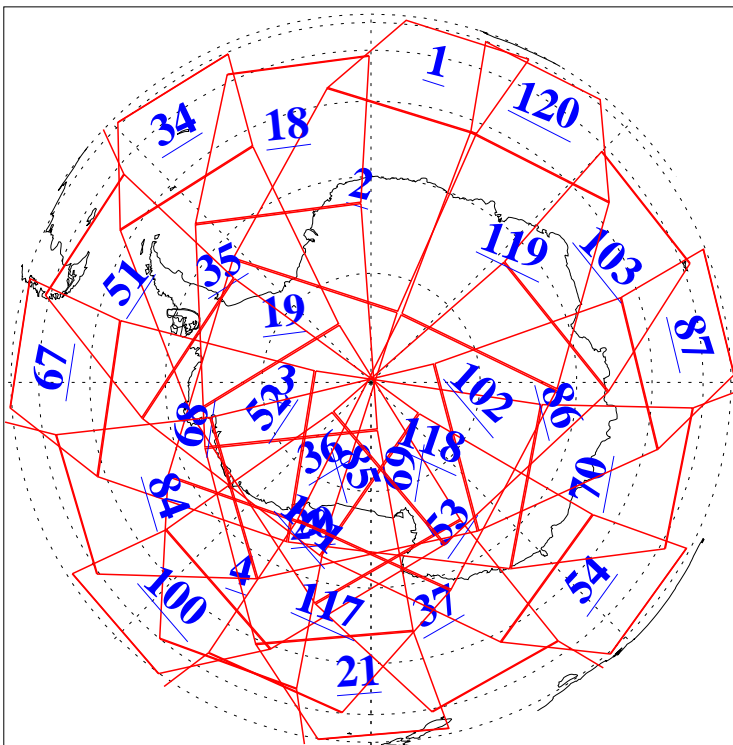

L1B Availability
AMSU Granules: 240
HSB Granules: 0
AIRS Granules: 240

21 Jan 2008
DoY 21
Aqua Day 2088
Granules: 1 to 120

Granules: 121 to 240

Legend: AMSU Available, HSB Available, AIRS Available

L1B Availability
AMSU Granules: 240
HSB Granules: 0
AIRS Granules: 240

21 Jan 2008
DoY 21
Aqua Day 2088
Ascending Granules

Descending Granules

Legend: AMSU Available, HSB Available, AIRS Available

L1B Availability
 AMSU Granules: 240
 HSB Granules: 0
 AIRS Granules: 240

21 Jan 2008
 DoY 21
 Aqua Day 2088

Northern Hemisphere Granules

Southern Hemisphere Granules

Legend: AMSU Available, HSB Available, AIRS Available