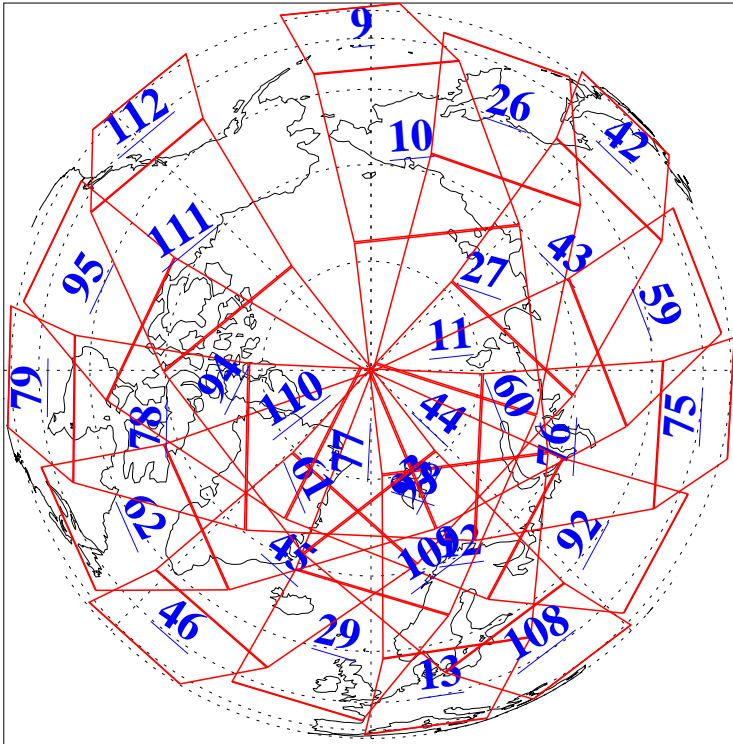

L1B Availability
AMSU Granules: 240
HSB Granules: 0
AIRS Granules: 240

21 Jan 2008
DoY 21
Aqua Day 2088
Granules: 1 to 120

Granules: 121 to 240

Legend: AMSU Available, HSB Available, AIRS Available

L1B Availability
AMSU Granules: 240
HSB Granules: 0
AIRS Granules: 240

21 Jan 2008
DoY 21
Aqua Day 2088
Ascending Granules

Descending Granules

Legend: AMSU Available, HSB Available, AIRS Available

L1B Availability
 AMSU Granules: 240
 HSB Granules: 0
 AIRS Granules: 240

21 Jan 2008
 DoY 21
 Aqua Day 2088

Northern Hemisphere Granules

Southern Hemisphere Granules

Legend: AMSU Available, HSB Available, AIRS Available