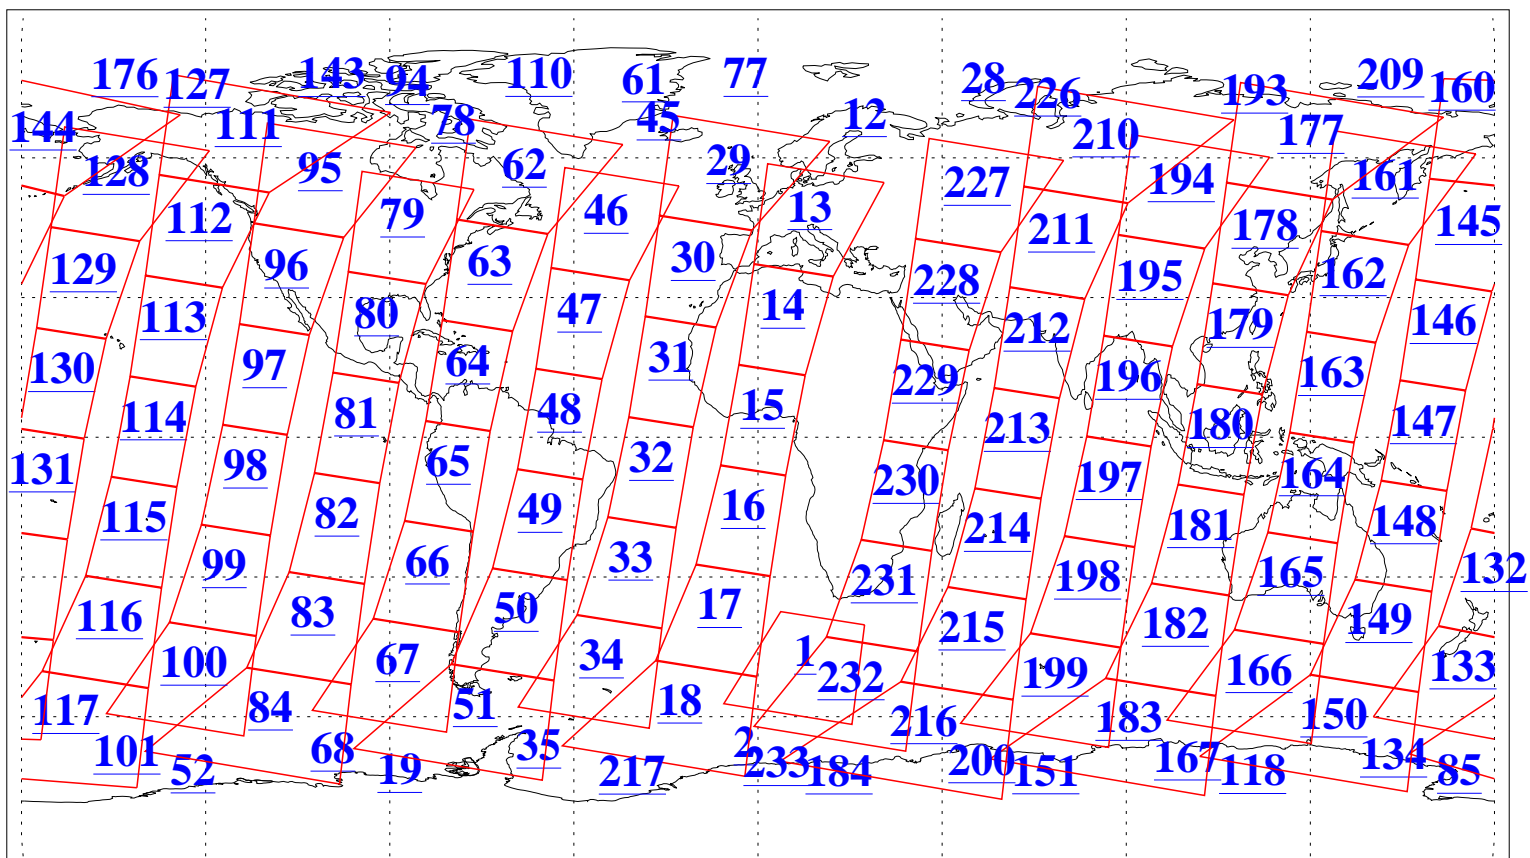

L1B Availability
AMSU Granules: 240
HSB Granules: 0
AIRS Granules: 240

21 Jan 2008
DoY 21
Aqua Day 2088
Granules: 1 to 120

Granules: 121 to 240

Legend: AMSU Available, HSB Available, AIRS Available

L1B Availability
AMSU Granules: 240
HSB Granules: 0
AIRS Granules: 240

21 Jan 2008
DoY 21
Aqua Day 2088
Ascending Granules

Descending Granules

Legend: AMSU Available, HSB Available, AIRS Available

L1B Availability
 AMSU Granules: 240
 HSB Granules: 0
 AIRS Granules: 240

21 Jan 2008
 DoY 21
 Aqua Day 2088

Northern Hemisphere Granules

Southern Hemisphere Granules

Legend: AMSU Available, HSB Available, AIRS Available