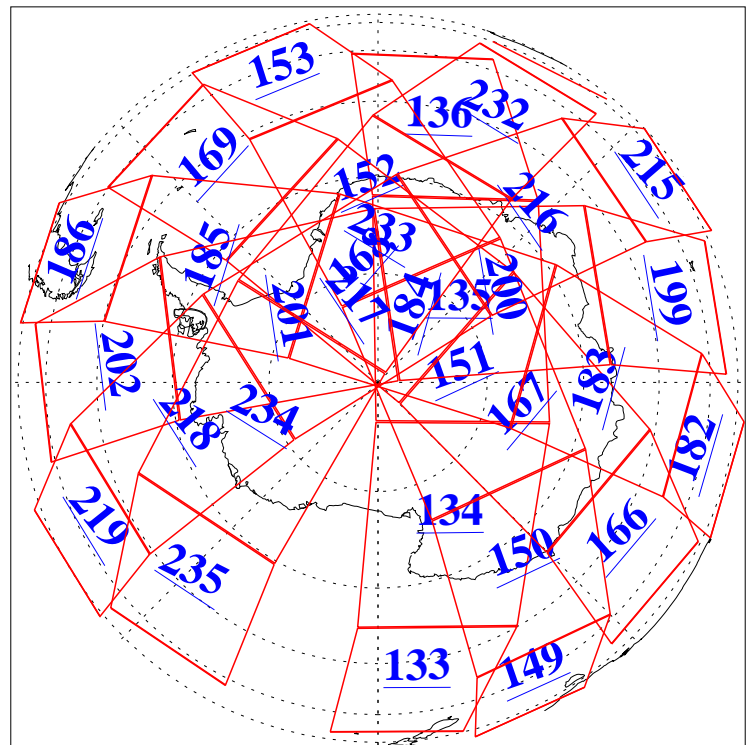

L1B Availability
AMSU Granules: 240
HSB Granules: 0
AIRS Granules: 240

21 Jan 2008
DoY 21
Aqua Day 2088
Granules: 1 to 120

Granules: 121 to 240

Legend: AMSU Available, HSB Available, AIRS Available

L1B Availability
AMSU Granules: 240
HSB Granules: 0
AIRS Granules: 240

21 Jan 2008
DoY 21
Aqua Day 2088
Ascending Granules

Descending Granules

Legend: AMSU Available, HSB Available, AIRS Available

L1B Availability
 AMSU Granules: 240
 HSB Granules: 0
 AIRS Granules: 240

21 Jan 2008
 DoY 21
 Aqua Day 2088

Northern Hemisphere Granules

Southern Hemisphere Granules

Legend: AMSU Available, HSB Available, AIRS Available