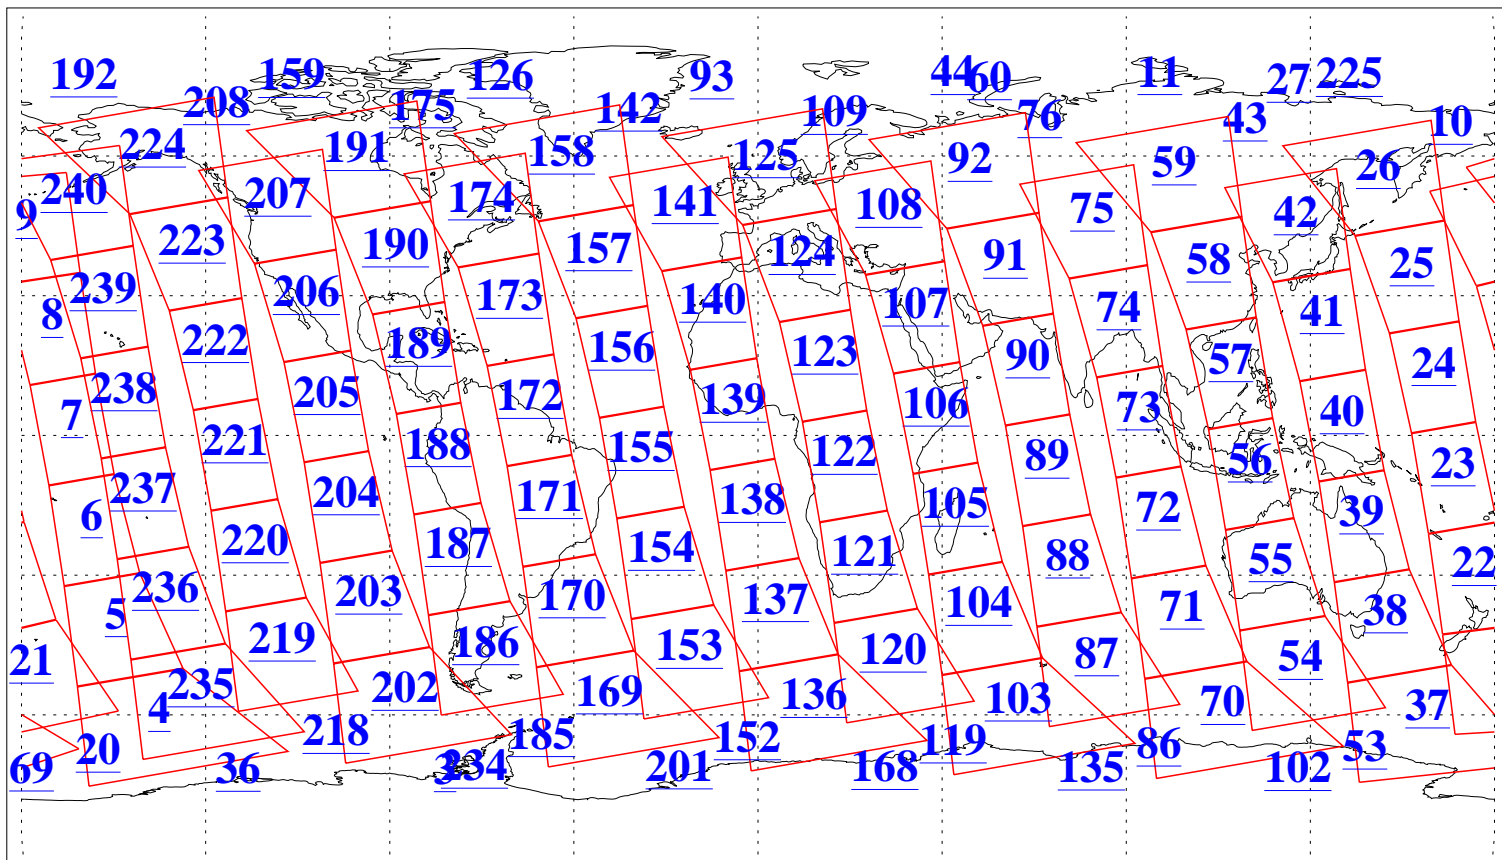

L1B Availability
AMSU Granules: 240
HSB Granules: 0
AIRS Granules: 240

21 Jan 2008
DoY 21
Aqua Day 2088
Granules: 1 to 120

Granules: 121 to 240

Legend: AMSU Available, HSB Available, AIRS Available

L1B Availability
AMSU Granules: 240
HSB Granules: 0
AIRS Granules: 240

21 Jan 2008
DoY 21
Aqua Day 2088
Ascending Granules

Descending Granules

Legend: AMSU Available, HSB Available, AIRS Available

L1B Availability
 AMSU Granules: 240
 HSB Granules: 0
 AIRS Granules: 240

21 Jan 2008
 DoY 21
 Aqua Day 2088

Northern Hemisphere Granules

Southern Hemisphere Granules

Legend: AMSU Available, HSB Available, AIRS Available