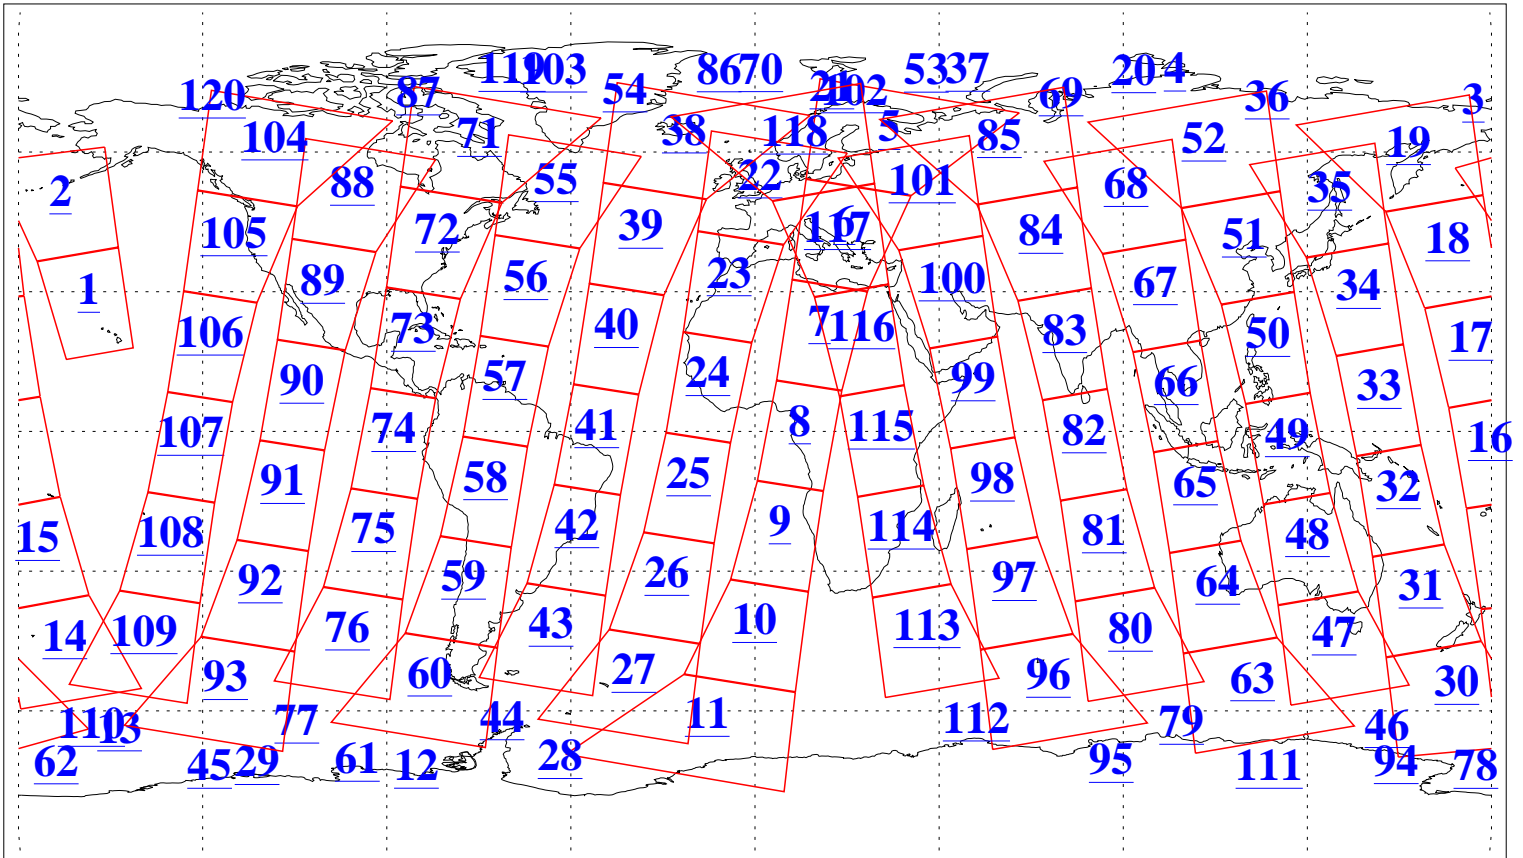

L1B Availability  
AMSU Granules: 240  
HSB Granules: 0  
AIRS Granules: 240

20 Jan 2008  
DoY 20  
Aqua Day 2087  
Granules: 1 to 120

Granules: 121 to 240

Legend: AMSU Available, HSB Available, AIRS Available

L1B Availability  
AMSU Granules: 240  
HSB Granules: 0  
AIRS Granules: 240

20 Jan 2008  
DoY 20  
Aqua Day 2087  
Ascending Granules

Descending Granules

Legend: AMSU Available, HSB Available, AIRS Available

L1B Availability  
 AMSU Granules: 240  
 HSB Granules: 0  
 AIRS Granules: 240

20 Jan 2008  
 DoY 20  
 Aqua Day 2087

Northern Hemisphere Granules

Southern Hemisphere Granules

Legend: AMSU Available, HSB Available, AIRS Available