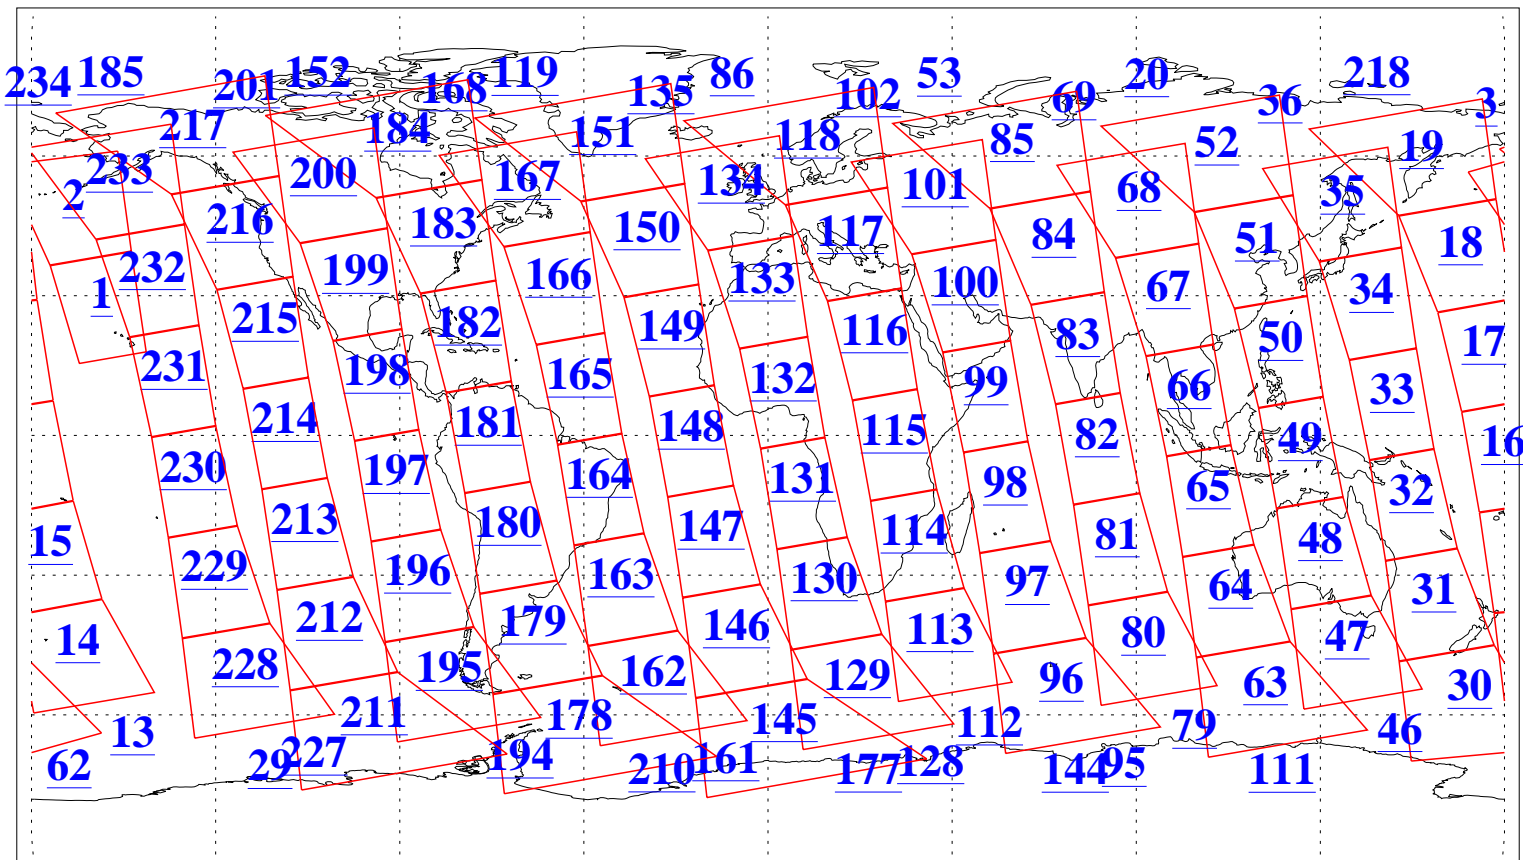

L1B Availability  
AMSU Granules: 240  
HSB Granules: 0  
AIRS Granules: 240

20 Jan 2008  
DoY 20  
Aqua Day 2087  
Granules: 1 to 120

Granules: 121 to 240

Legend: AMSU Available, HSB Available, AIRS Available

L1B Availability  
AMSU Granules: 240  
HSB Granules: 0  
AIRS Granules: 240

20 Jan 2008  
DoY 20  
Aqua Day 2087  
Ascending Granules

Descending Granules

Legend: AMSU Available, HSB Available, AIRS Available

L1B Availability  
 AMSU Granules: 240  
 HSB Granules: 0  
 AIRS Granules: 240

20 Jan 2008  
 DoY 20  
 Aqua Day 2087

Northern Hemisphere Granules

Southern Hemisphere Granules

Legend: AMSU Available, HSB Available, AIRS Available