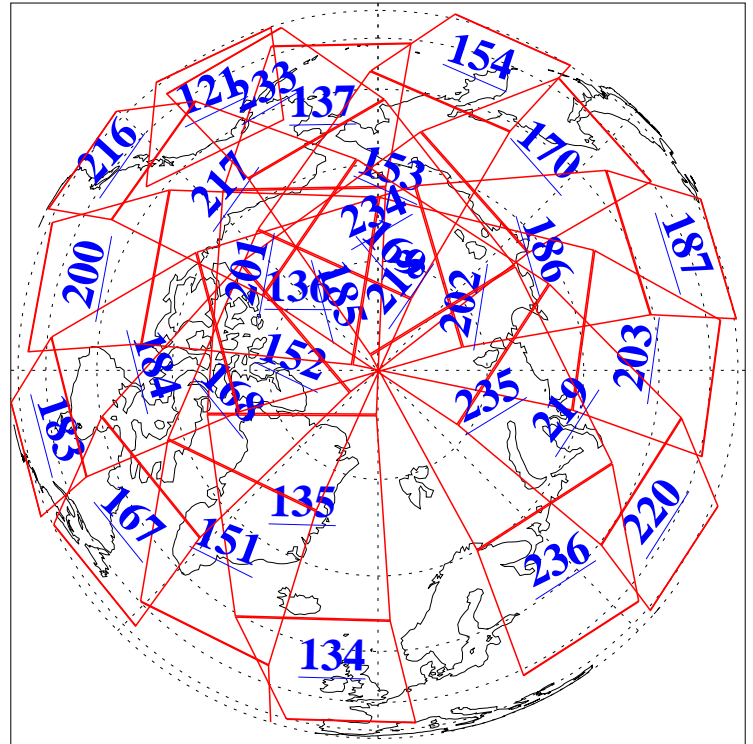

L1B Availability  
AMSU Granules: 240  
HSB Granules: 0  
AIRS Granules: 240

20 Jan 2008  
DoY 20  
Aqua Day 2087  
Granules: 1 to 120

Granules: 121 to 240

Legend: AMSU Available, HSB Available, AIRS Available

L1B Availability  
AMSU Granules: 240  
HSB Granules: 0  
AIRS Granules: 240

20 Jan 2008  
DoY 20  
Aqua Day 2087  
Ascending Granules

Descending Granules

Legend: AMSU Available, HSB Available, AIRS Available

L1B Availability  
 AMSU Granules: 240  
 HSB Granules: 0  
 AIRS Granules: 240

20 Jan 2008  
 DoY 20  
 Aqua Day 2087

Northern Hemisphere Granules

Southern Hemisphere Granules

Legend: AMSU Available, HSB Available, AIRS Available