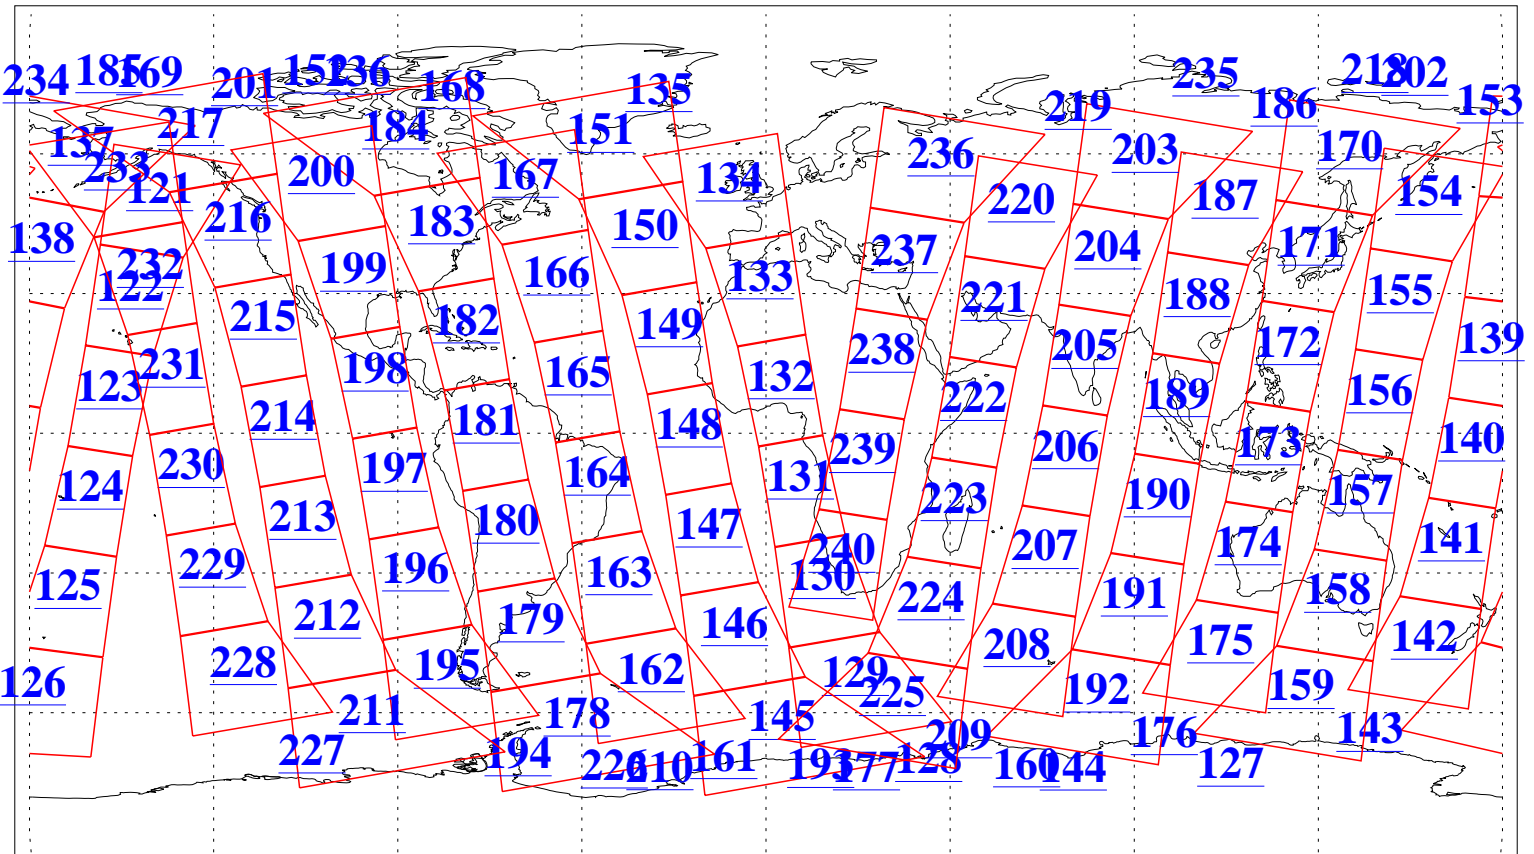

L1B Availability  
AMSU Granules: 240  
HSB Granules: 0  
AIRS Granules: 240

20 Jan 2008  
DoY 20  
Aqua Day 2087  
Granules: 1 to 120

Granules: 121 to 240

Legend: AMSU Available, HSB Available, AIRS Available

L1B Availability  
AMSU Granules: 240  
HSB Granules: 0  
AIRS Granules: 240

20 Jan 2008  
DoY 20  
Aqua Day 2087  
Ascending Granules

Descending Granules

Legend: AMSU Available, HSB Available, AIRS Available

L1B Availability  
 AMSU Granules: 240  
 HSB Granules: 0  
 AIRS Granules: 240

20 Jan 2008  
 DoY 20  
 Aqua Day 2087

Northern Hemisphere Granules

Southern Hemisphere Granules

Legend: AMSU Available, HSB Available, AIRS Available