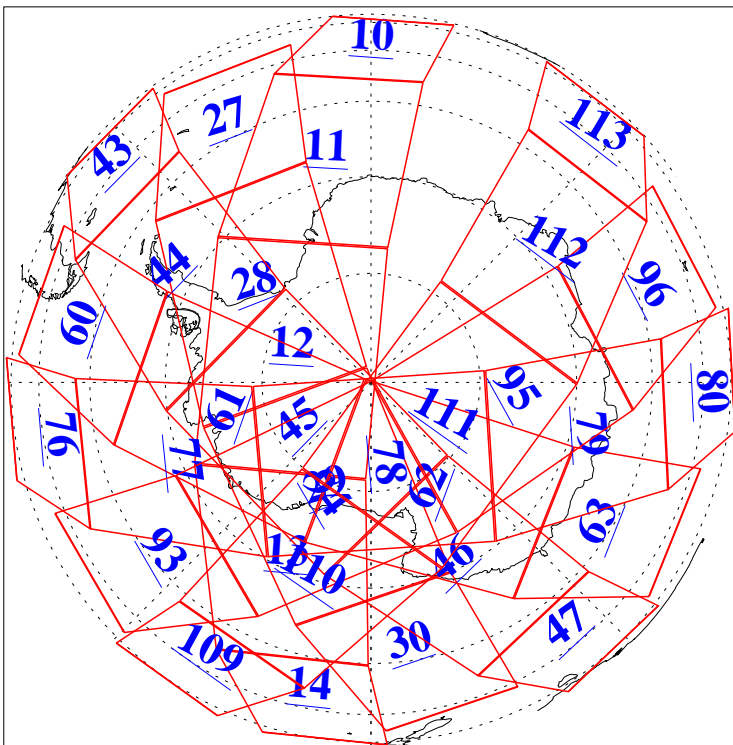

L1B Availability  
AMSU Granules: 240  
HSB Granules: 0  
AIRS Granules: 240

20 Jan 2008  
DoY 20  
Aqua Day 2087  
Granules: 1 to 120

Granules: 121 to 240

Legend: AMSU Available, HSB Available, AIRS Available

L1B Availability  
AMSU Granules: 240  
HSB Granules: 0  
AIRS Granules: 240

20 Jan 2008  
DoY 20  
Aqua Day 2087  
Ascending Granules

Descending Granules

Legend: AMSU Available, HSB Available, AIRS Available

L1B Availability  
 AMSU Granules: 240  
 HSB Granules: 0  
 AIRS Granules: 240

20 Jan 2008  
 DoY 20  
 Aqua Day 2087

Northern Hemisphere Granules

Southern Hemisphere Granules

Legend: AMSU Available, HSB Available, AIRS Available