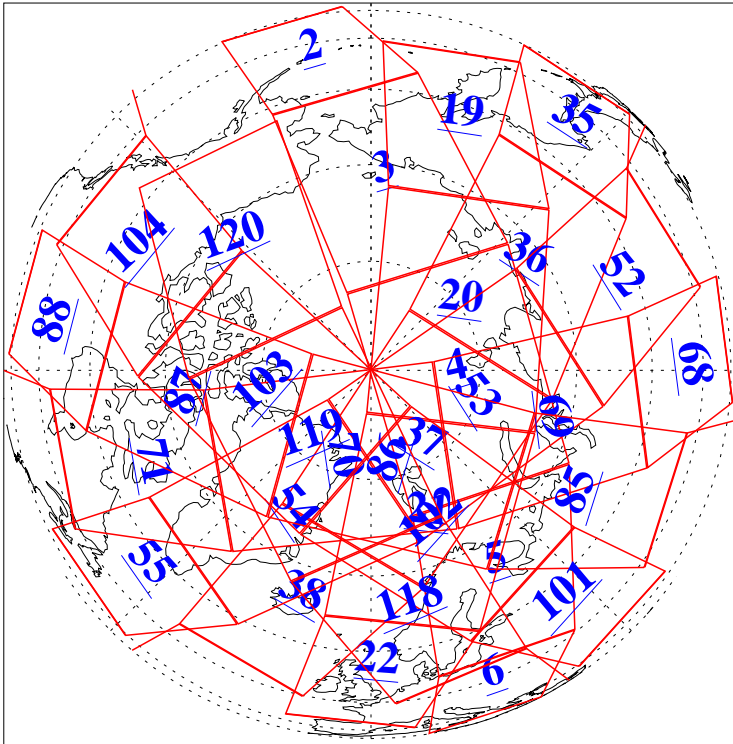

L1B Availability  
AMSU Granules: 240  
HSB Granules: 0  
AIRS Granules: 240

20 Jan 2008  
DoY 20  
Aqua Day 2087  
Granules: 1 to 120

Granules: 121 to 240

Legend: AMSU Available, HSB Available, AIRS Available

L1B Availability  
AMSU Granules: 240  
HSB Granules: 0  
AIRS Granules: 240

20 Jan 2008  
DoY 20  
Aqua Day 2087  
Ascending Granules

Descending Granules

Legend: AMSU Available, HSB Available, AIRS Available

L1B Availability  
 AMSU Granules: 240  
 HSB Granules: 0  
 AIRS Granules: 240

20 Jan 2008  
 DoY 20  
 Aqua Day 2087

Northern Hemisphere Granules

Southern Hemisphere Granules

Legend: AMSU Available, HSB Available, AIRS Available