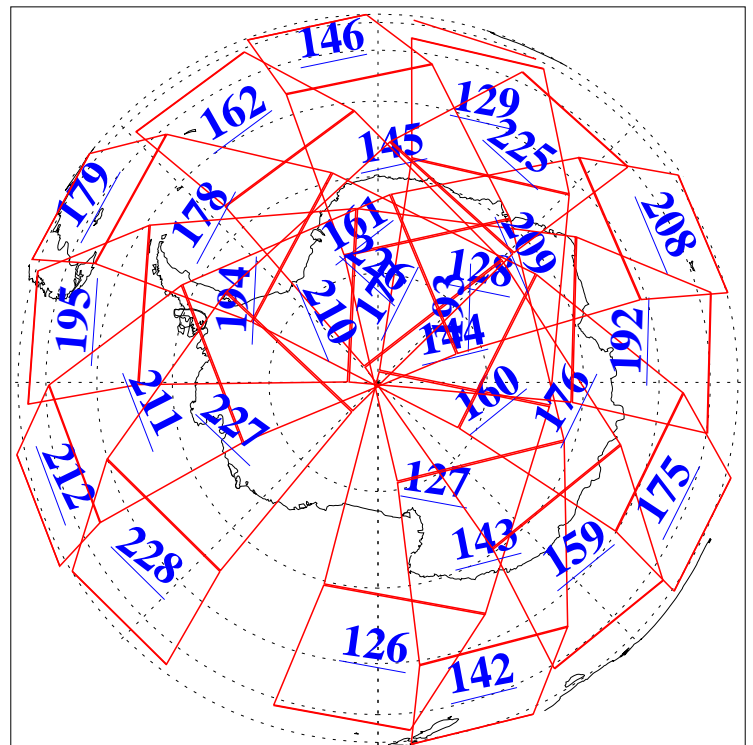

L1B Availability  
AMSU Granules: 240  
HSB Granules: 0  
AIRS Granules: 240

20 Jan 2008  
DoY 20  
Aqua Day 2087  
Granules: 1 to 120

Granules: 121 to 240

Legend: AMSU Available, HSB Available, AIRS Available

L1B Availability  
AMSU Granules: 240  
HSB Granules: 0  
AIRS Granules: 240

20 Jan 2008  
DoY 20  
Aqua Day 2087  
Ascending Granules

Descending Granules

Legend: AMSU Available, HSB Available, AIRS Available

L1B Availability  
 AMSU Granules: 240  
 HSB Granules: 0  
 AIRS Granules: 240

20 Jan 2008  
 DoY 20  
 Aqua Day 2087

Northern Hemisphere Granules

Southern Hemisphere Granules

Legend: AMSU Available, HSB Available, AIRS Available