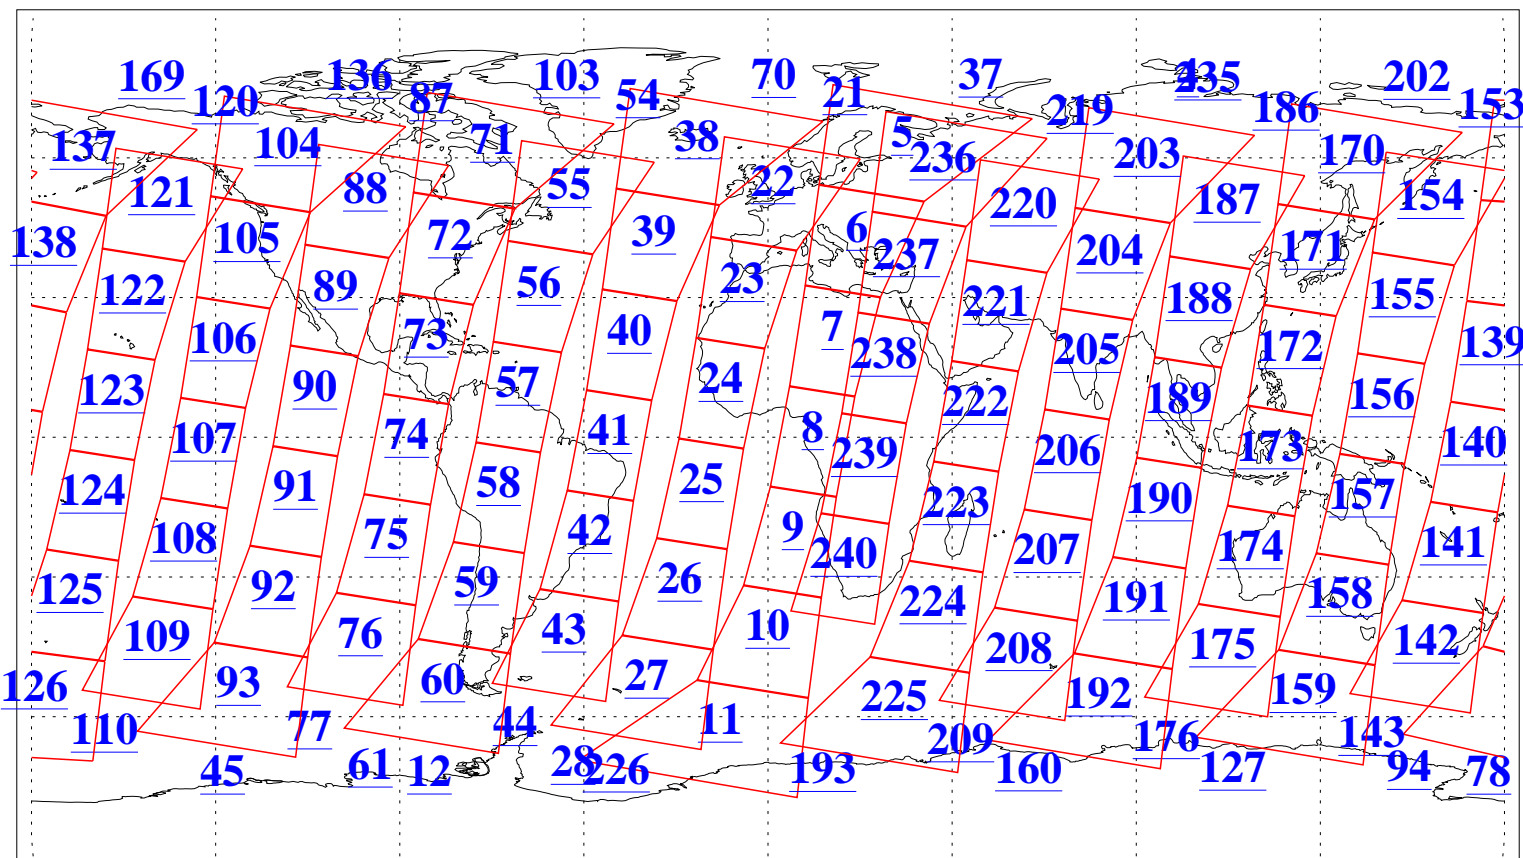

L1B Availability  
AMSU Granules: 240  
HSB Granules: 0  
AIRS Granules: 240

20 Jan 2008  
DoY 20  
Aqua Day 2087  
Granules: 1 to 120

Granules: 121 to 240

Legend: AMSU Available, HSB Available, AIRS Available

L1B Availability  
AMSU Granules: 240  
HSB Granules: 0  
AIRS Granules: 240

20 Jan 2008  
DoY 20  
Aqua Day 2087  
Ascending Granules

Descending Granules

Legend: AMSU Available, HSB Available, AIRS Available

L1B Availability  
 AMSU Granules: 240  
 HSB Granules: 0  
 AIRS Granules: 240

20 Jan 2008  
 DoY 20  
 Aqua Day 2087

Northern Hemisphere Granules

Southern Hemisphere Granules

Legend: AMSU Available, HSB Available, AIRS Available