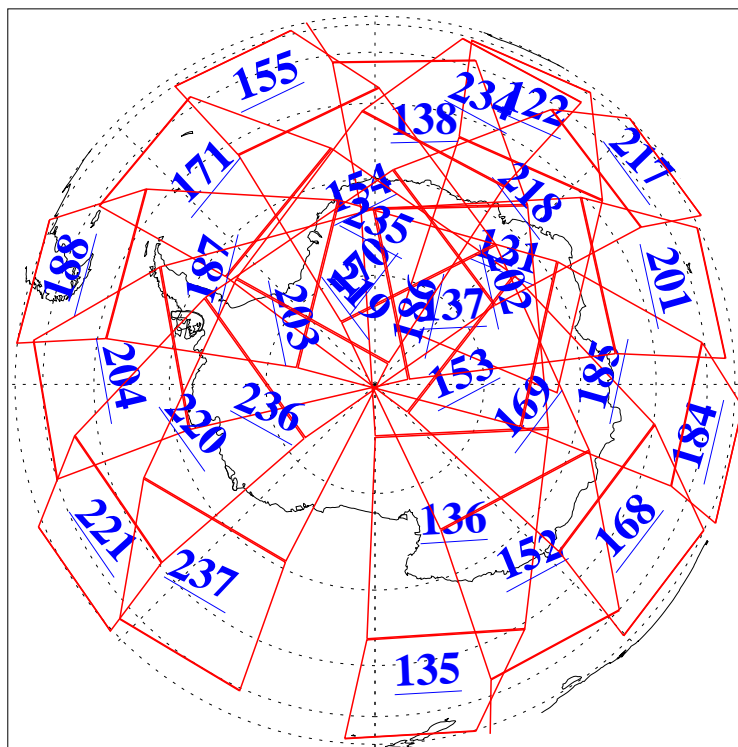

L1B Availability
AMSU Granules: 240
HSB Granules: 0
AIRS Granules: 240

19 Jan 2008
DoY 19
Aqua Day 2086
Granules: 1 to 120

Granules: 121 to 240

Legend: AMSU Available, HSB Available, AIRS Available

L1B Availability
 AMSU Granules: 240
 HSB Granules: 0
 AIRS Granules: 240

19 Jan 2008
 DoY 19
 Aqua Day 2086
 Ascending Granules

Descending Granules

Legend: AMSU Available, HSB Available, AIRS Available

L1B Availability
AMSU Granules: 240
HSB Granules: 0
AIRS Granules: 240

19 Jan 2008
DoY 19
Aqua Day 2086

Northern Hemisphere Granules

Southern Hemisphere Granules

Legend: AMSU Available, HSB Available, AIRS Available