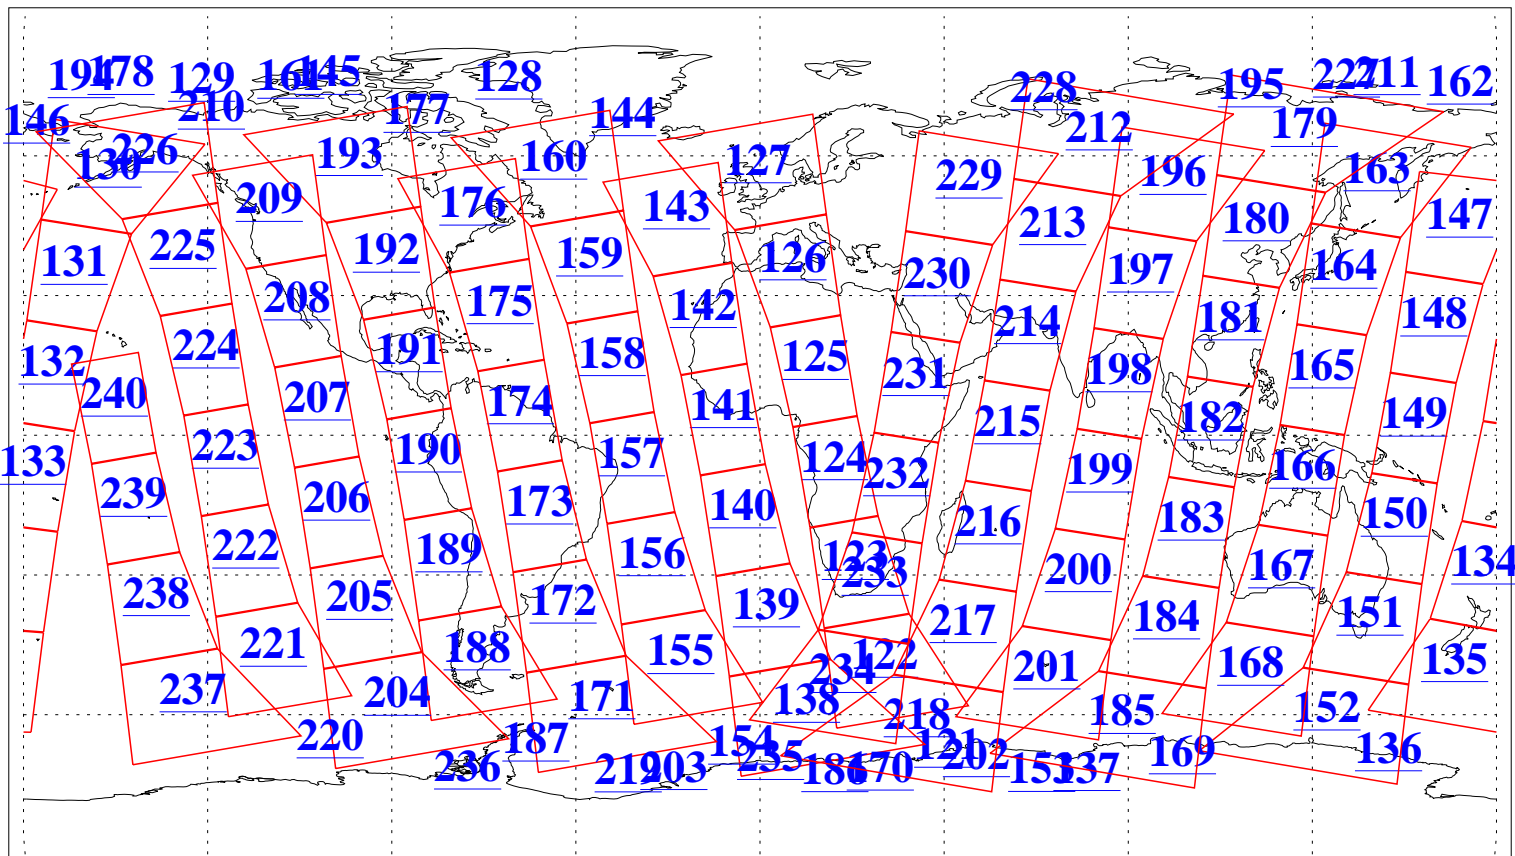

L1B Availability
AMSU Granules: 240
HSB Granules: 0
AIRS Granules: 240

19 Jan 2008
DoY 19
Aqua Day 2086
Granules: 1 to 120

Granules: 121 to 240

Legend: AMSU Available, HSB Available, AIRS Available

L1B Availability
 AMSU Granules: 240
 HSB Granules: 0
 AIRS Granules: 240

19 Jan 2008
 DoY 19
 Aqua Day 2086
 Ascending Granules

Descending Granules

Legend: AMSU Available, HSB Available, AIRS Available

L1B Availability
AMSU Granules: 240
HSB Granules: 0
AIRS Granules: 240

19 Jan 2008
DoY 19
Aqua Day 2086