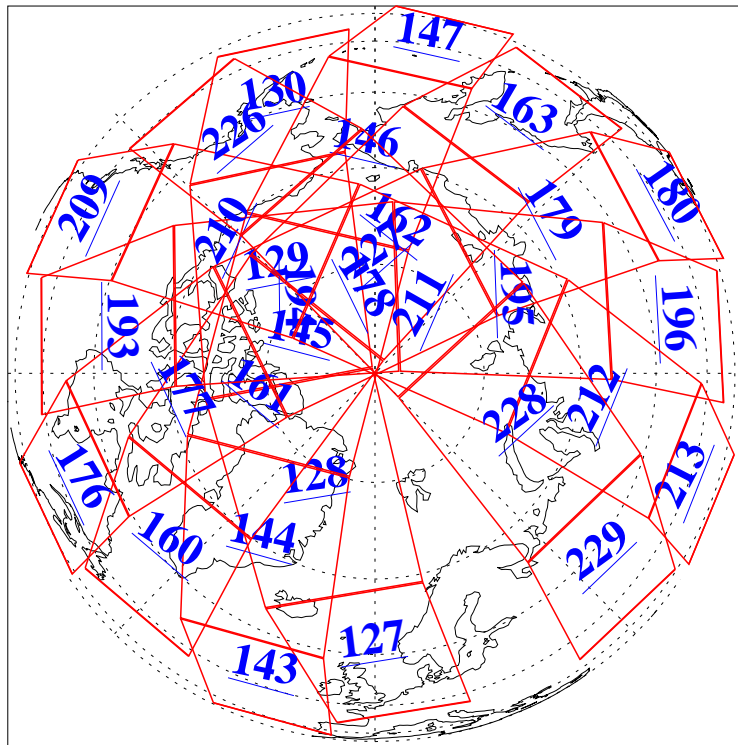

L1B Availability
AMSU Granules: 240
HSB Granules: 0
AIRS Granules: 240

19 Jan 2008
DoY 19
Aqua Day 2086
Granules: 1 to 120

Granules: 121 to 240

Legend: AMSU Available, HSB Available, AIRS Available

L1B Availability
 AMSU Granules: 240
 HSB Granules: 0
 AIRS Granules: 240

19 Jan 2008
 DoY 19
 Aqua Day 2086
 Ascending Granules

Descending Granules

Legend: AMSU Available, HSB Available, AIRS Available

L1B Availability
AMSU Granules: 240
HSB Granules: 0
AIRS Granules: 240

19 Jan 2008
DoY 19
Aqua Day 2086

Northern Hemisphere Granules

Southern Hemisphere Granules

Legend: AMSU Available, HSB Available, AIRS Available