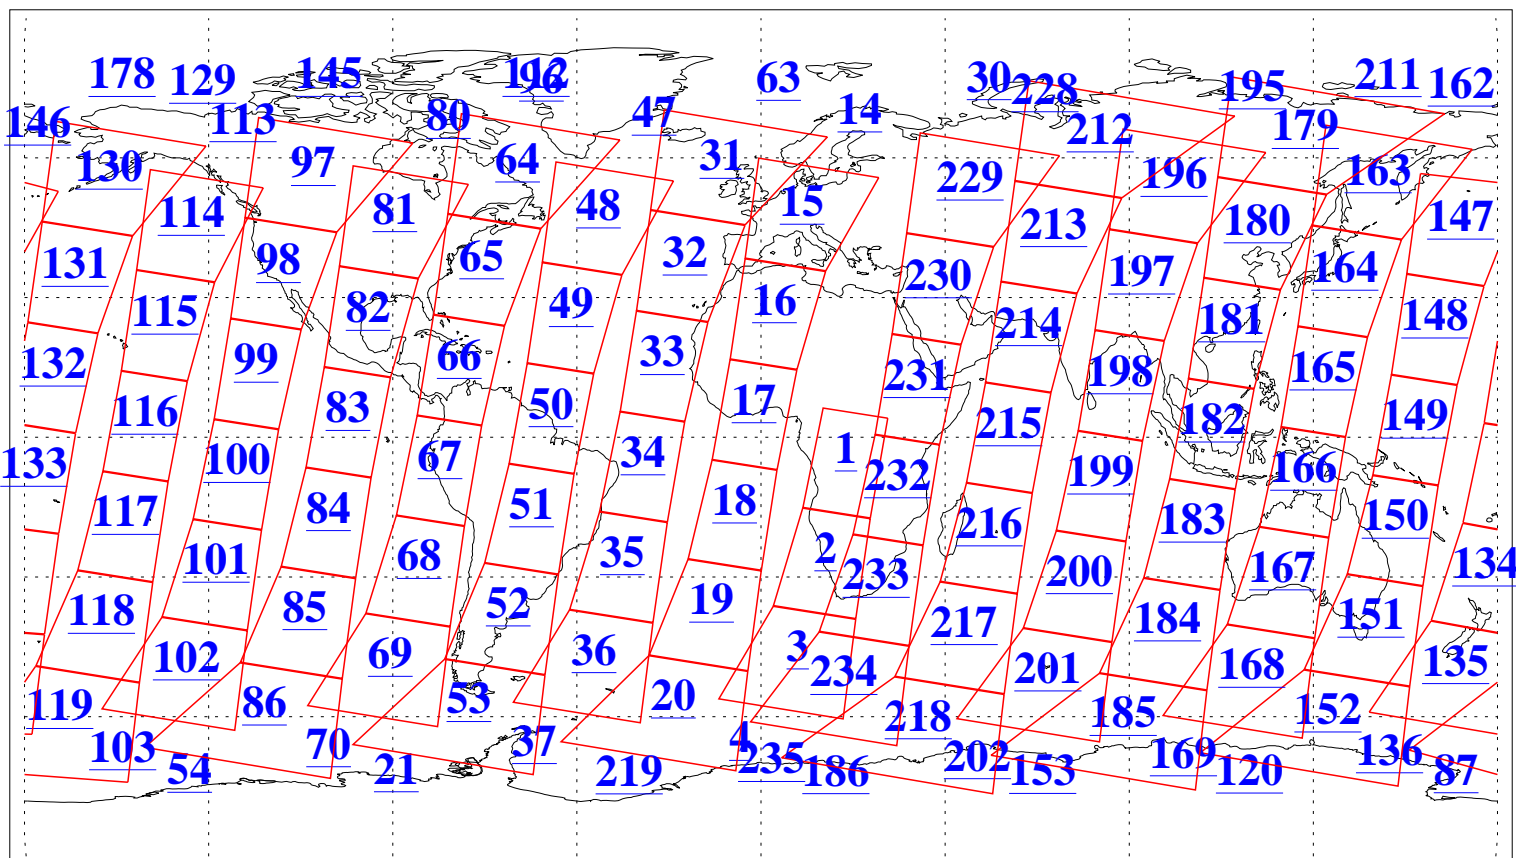

L1B Availability
AMSU Granules: 240
HSB Granules: 0
AIRS Granules: 240

19 Jan 2008
DoY 19
Aqua Day 2086
Granules: 1 to 120

Granules: 121 to 240

Legend: AMSU Available, HSB Available, AIRS Available

L1B Availability
 AMSU Granules: 240
 HSB Granules: 0
 AIRS Granules: 240

19 Jan 2008
 DoY 19
 Aqua Day 2086
 Ascending Granules

Descending Granules

Legend: AMSU Available, HSB Available, AIRS Available

L1B Availability
AMSU Granules: 240
HSB Granules: 0
AIRS Granules: 240

19 Jan 2008
DoY 19
Aqua Day 2086

Northern Hemisphere Granules

Southern Hemisphere Granules

Legend: AMSU Available, HSB Available, AIRS Available