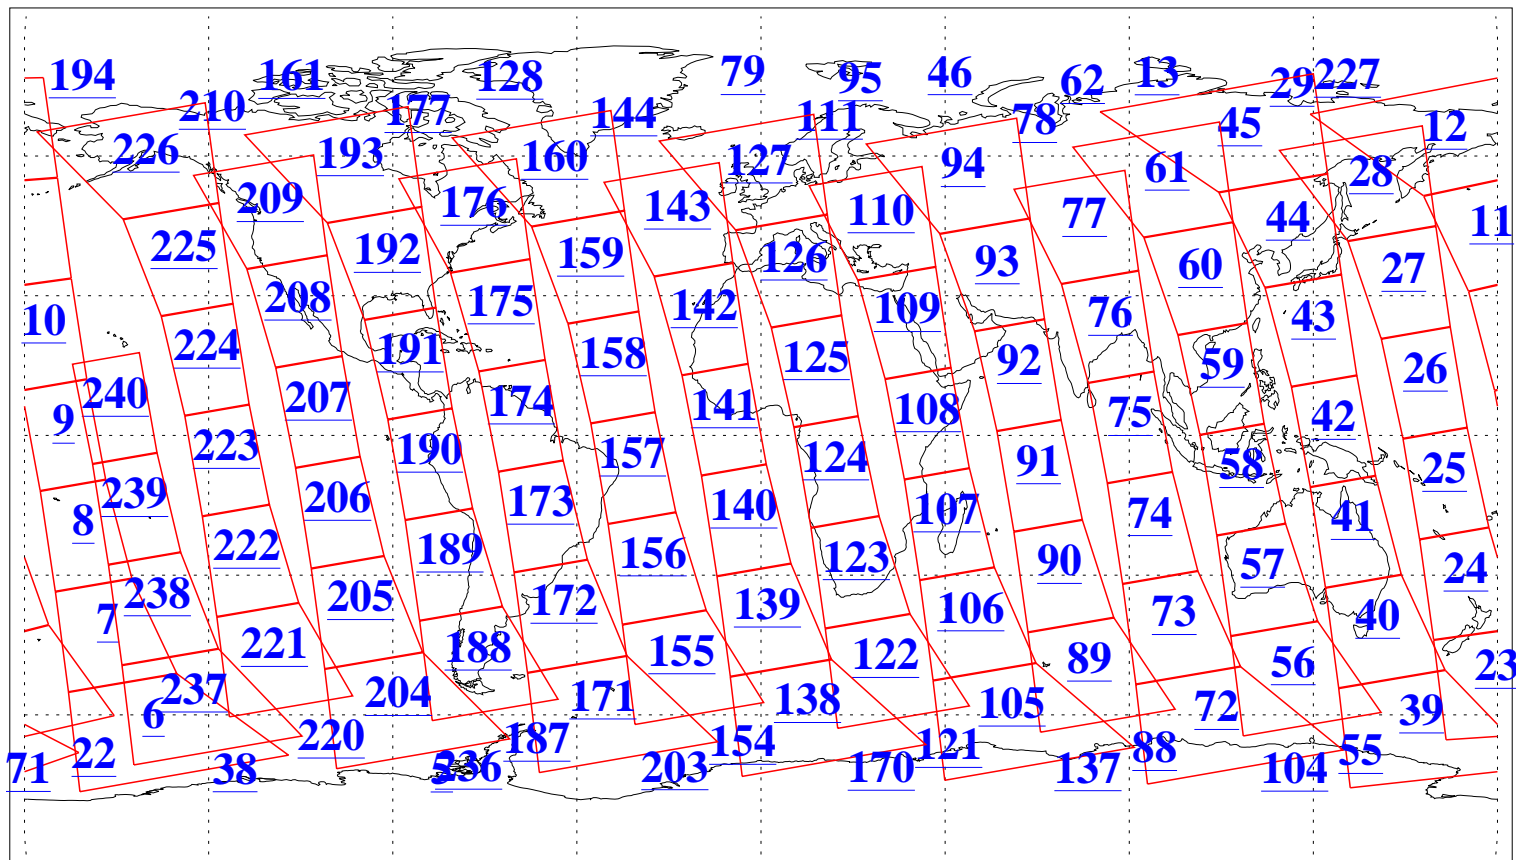

L1B Availability
AMSU Granules: 240
HSB Granules: 0
AIRS Granules: 240

19 Jan 2008
DoY 19
Aqua Day 2086
Granules: 1 to 120

Granules: 121 to 240

Legend: AMSU Available, HSB Available, AIRS Available

L1B Availability
 AMSU Granules: 240
 HSB Granules: 0
 AIRS Granules: 240

19 Jan 2008
 DoY 19
 Aqua Day 2086
 Ascending Granules

Descending Granules

Legend: AMSU Available, HSB Available, AIRS Available

L1B Availability
AMSU Granules: 240
HSB Granules: 0
AIRS Granules: 240

19 Jan 2008
DoY 19
Aqua Day 2086

Northern Hemisphere Granules

Southern Hemisphere Granules

Legend: AMSU Available, HSB Available, AIRS Available