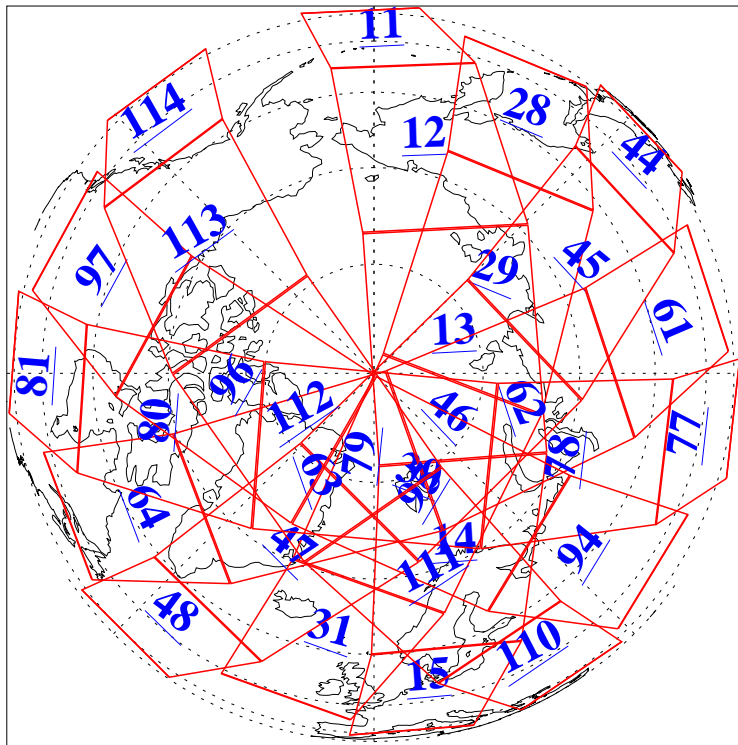

L1B Availability
AMSU Granules: 240
HSB Granules: 0
AIRS Granules: 240

19 Jan 2008
DoY 19
Aqua Day 2086
Granules: 1 to 120

Granules: 121 to 240

Legend: AMSU Available, HSB Available, AIRS Available

L1B Availability
 AMSU Granules: 240
 HSB Granules: 0
 AIRS Granules: 240

19 Jan 2008
 DoY 19
 Aqua Day 2086
 Ascending Granules

Descending Granules

Legend: AMSU Available, HSB Available, AIRS Available

L1B Availability
AMSU Granules: 240
HSB Granules: 0
AIRS Granules: 240

19 Jan 2008
DoY 19
Aqua Day 2086

Northern Hemisphere Granules

Southern Hemisphere Granules

Legend: AMSU Available, HSB Available, AIRS Available