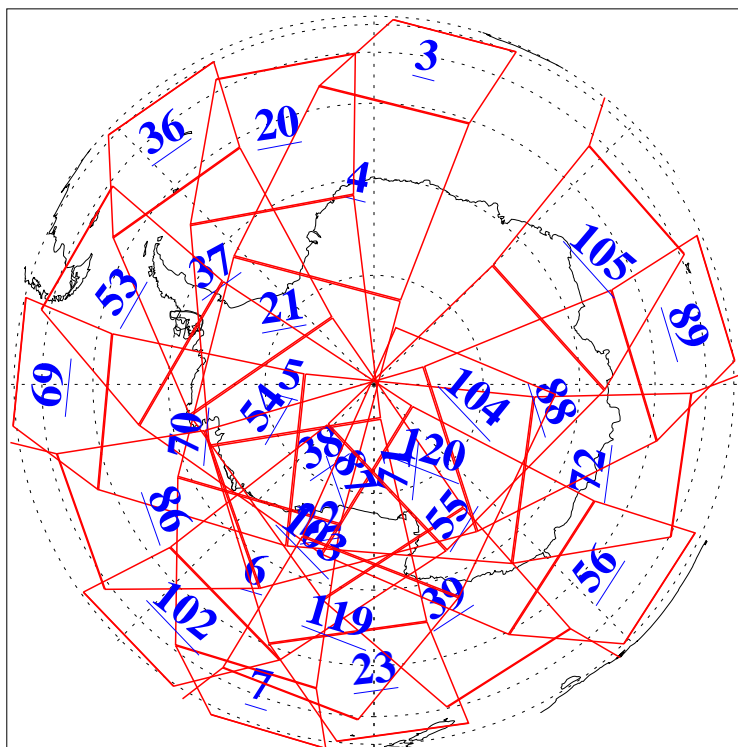

19 Jan 2008
 DoY 19
 Aqua Day 2086
 Ascending Granules

Descending Granules

Legend: AMSU Available, HSB Available, AIRS Available

L1B Availability
AMSU Granules: 240
HSB Granules: 0
AIRS Granules: 240

19 Jan 2008
DoY 19
Aqua Day 2086

Northern Hemisphere Granules

Southern Hemisphere Granules

Legend: AMSU Available, HSB Available, AIRS Available