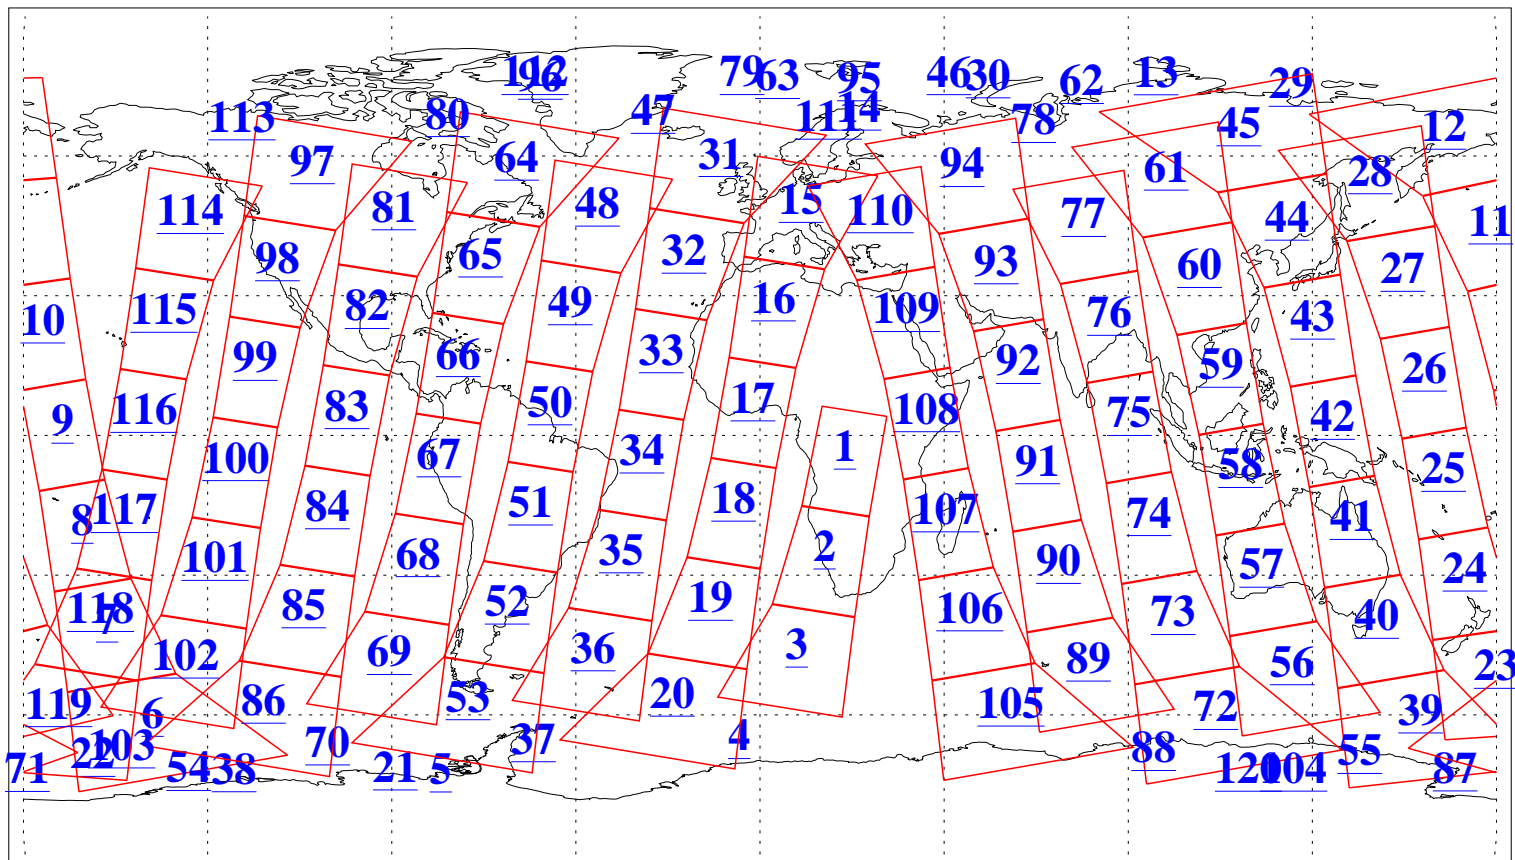

L1B Availability
AMSU Granules: 240
HSB Granules: 0
AIRS Granules: 240

19 Jan 2008
DoY 19
Aqua Day 2086
Granules: 1 to 120

Granules: 121 to 240

Legend: AMSU Available, HSB Available, AIRS Available

L1B Availability
 AMSU Granules: 240
 HSB Granules: 0
 AIRS Granules: 240

19 Jan 2008
 DoY 19
 Aqua Day 2086
 Ascending Granules

Descending Granules

Legend: AMSU Available, HSB Available, AIRS Available

L1B Availability
AMSU Granules: 240
HSB Granules: 0
AIRS Granules: 240

19 Jan 2008
DoY 19
Aqua Day 2086

Northern Hemisphere Granules

Southern Hemisphere Granules

Legend: AMSU Available, HSB Available, AIRS Available