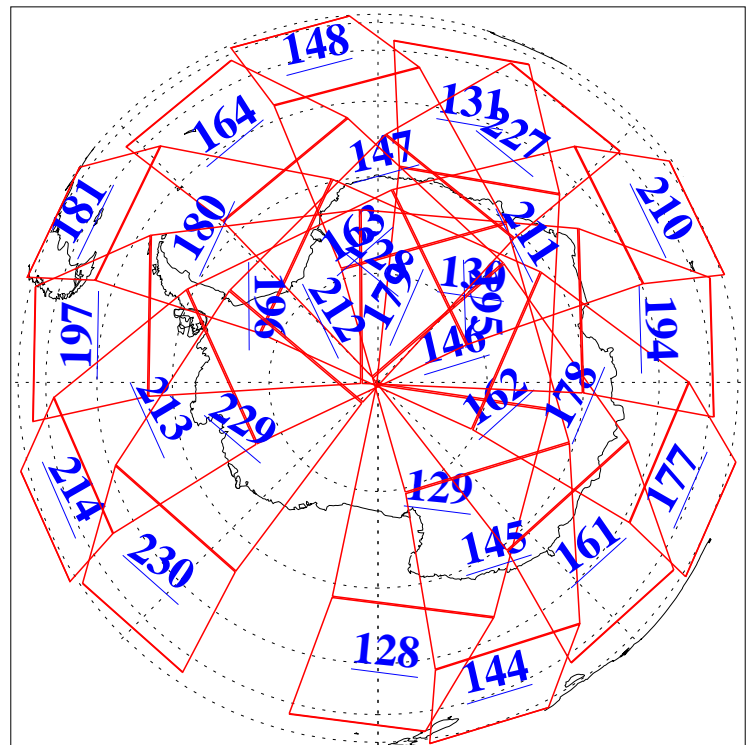

L1B Availability
AMSU Granules: 240
HSB Granules: 0
AIRS Granules: 235

18 Jan 2008
DoY 18
Aqua Day 2085
Granules: 1 to 120

Granules: 121 to 240

Legend: AMSU Available, HSB Available, AIRS Available

L1B Availability
AMSU Granules: 240
HSB Granules: 0
AIRS Granules: 235

18 Jan 2008
DoY 18
Aqua Day 2085
Ascending Granules

Descending Granules

Legend: AMSU Available, HSB Available, AIRS Available

L1B Availability
 AMSU Granules: 240
 HSB Granules: 0
 AIRS Granules: 235

18 Jan 2008
 DoY 18
 Aqua Day 2085

Northern Hemisphere Granules

Southern Hemisphere Granules

Legend: AMSU Available, HSB Available, AIRS Available