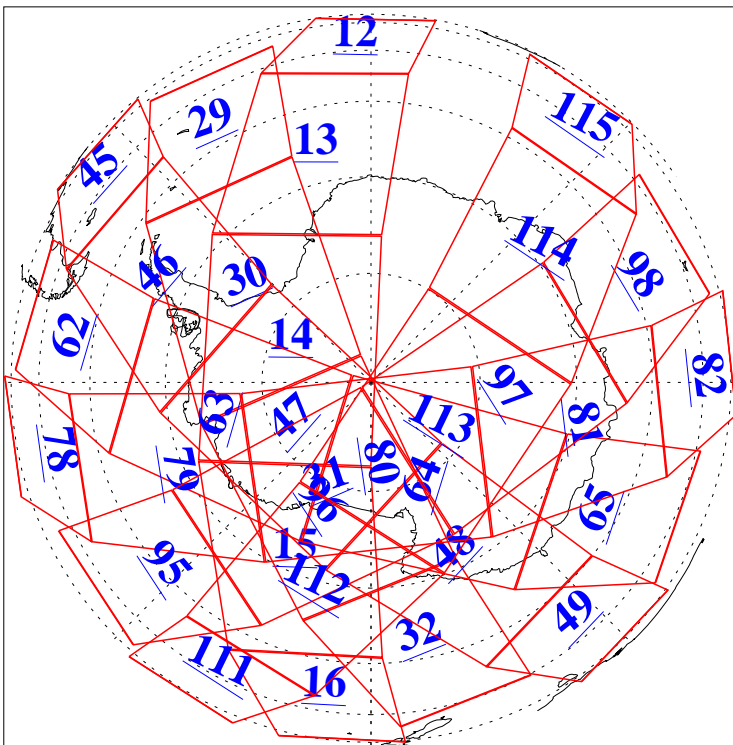

L1B Availability
AMSU Granules: 240
HSB Granules: 0
AIRS Granules: 235

18 Jan 2008
DoY 18
Aqua Day 2085
Granules: 1 to 120

Granules: 121 to 240

Legend: AMSU Available, HSB Available, AIRS Available

L1B Availability
AMSU Granules: 240
HSB Granules: 0
AIRS Granules: 235

18 Jan 2008
DoY 18
Aqua Day 2085
Ascending Granules

Descending Granules

Legend: AMSU Available, HSB Available, AIRS Available

L1B Availability
 AMSU Granules: 240
 HSB Granules: 0
 AIRS Granules: 235

18 Jan 2008
 DoY 18
 Aqua Day 2085

Northern Hemisphere Granules

Southern Hemisphere Granules

Legend: AMSU Available, HSB Available, AIRS Available