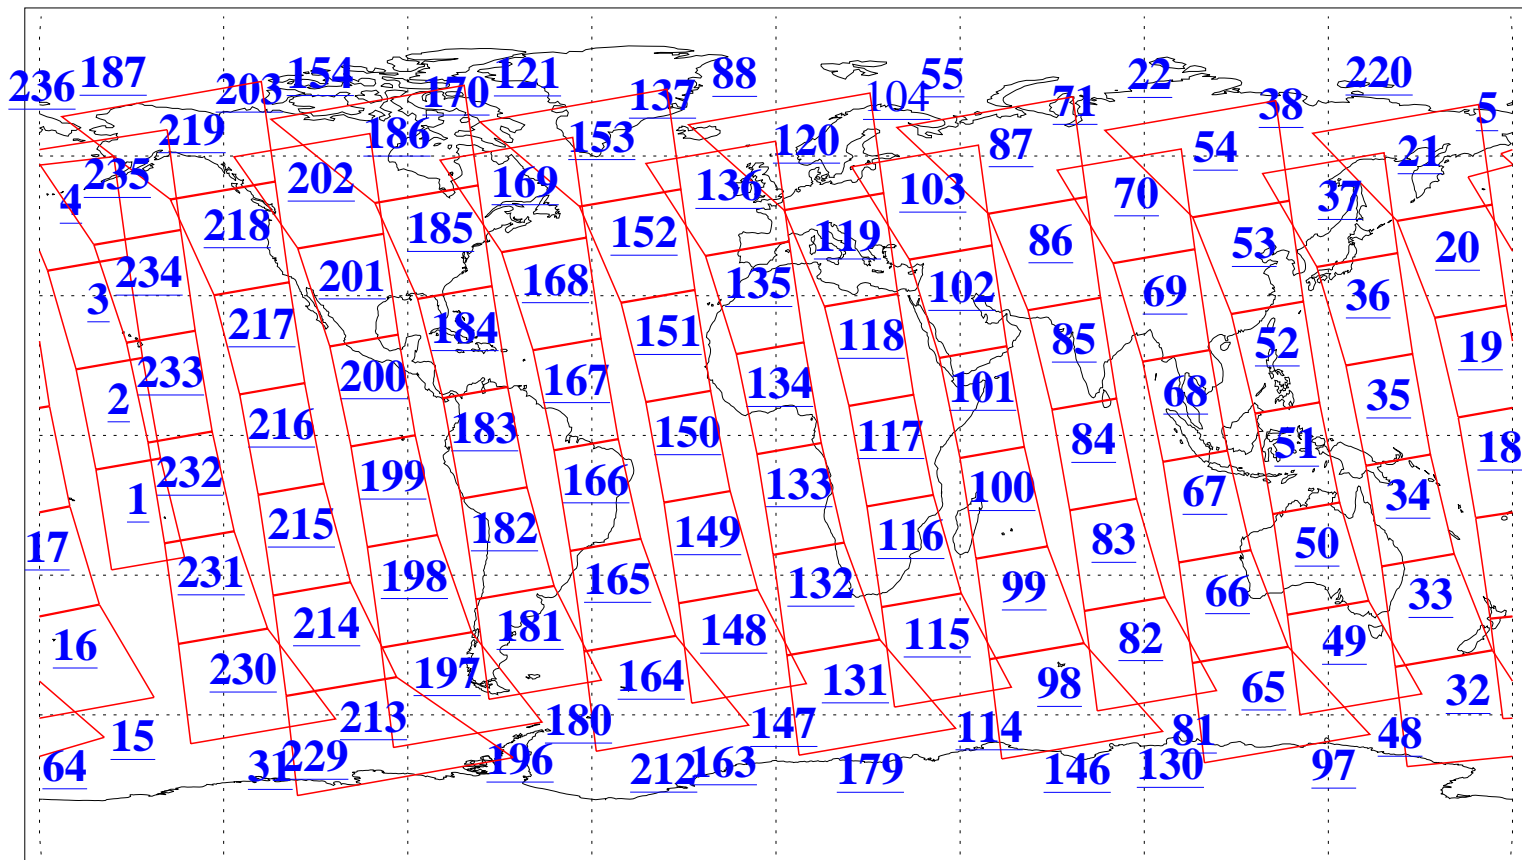

L1B Availability
AMSU Granules: 240
HSB Granules: 0
AIRS Granules: 235

18 Jan 2008
DoY 18
Aqua Day 2085
Granules: 1 to 120

Granules: 121 to 240

Legend: AMSU Available, HSB Available, AIRS Available

L1B Availability
AMSU Granules: 240
HSB Granules: 0
AIRS Granules: 235

18 Jan 2008
DoY 18
Aqua Day 2085
Ascending Granules

Descending Granules

Legend: AMSU Available, HSB Available, AIRS Available

L1B Availability
 AMSU Granules: 240
 HSB Granules: 0
 AIRS Granules: 235

18 Jan 2008
 DoY 18
 Aqua Day 2085

Northern Hemisphere Granules

Southern Hemisphere Granules

Legend: AMSU Available, HSB Available, AIRS Available