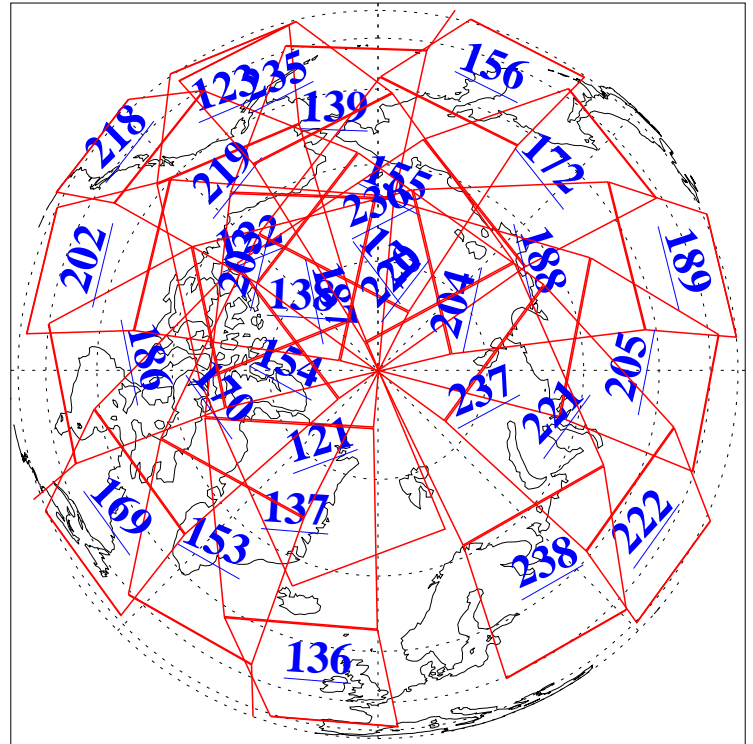

18 Jan 2008
DoY 18
Aqua Day 2085
Ascending Granules

Descending Granules

Legend: AMSU Available, HSB Available, AIRS Available

L1B Availability
 AMSU Granules: 240
 HSB Granules: 0
 AIRS Granules: 235

18 Jan 2008
 DoY 18
 Aqua Day 2085

Northern Hemisphere Granules

Southern Hemisphere Granules

Legend: AMSU Available, HSB Available, AIRS Available