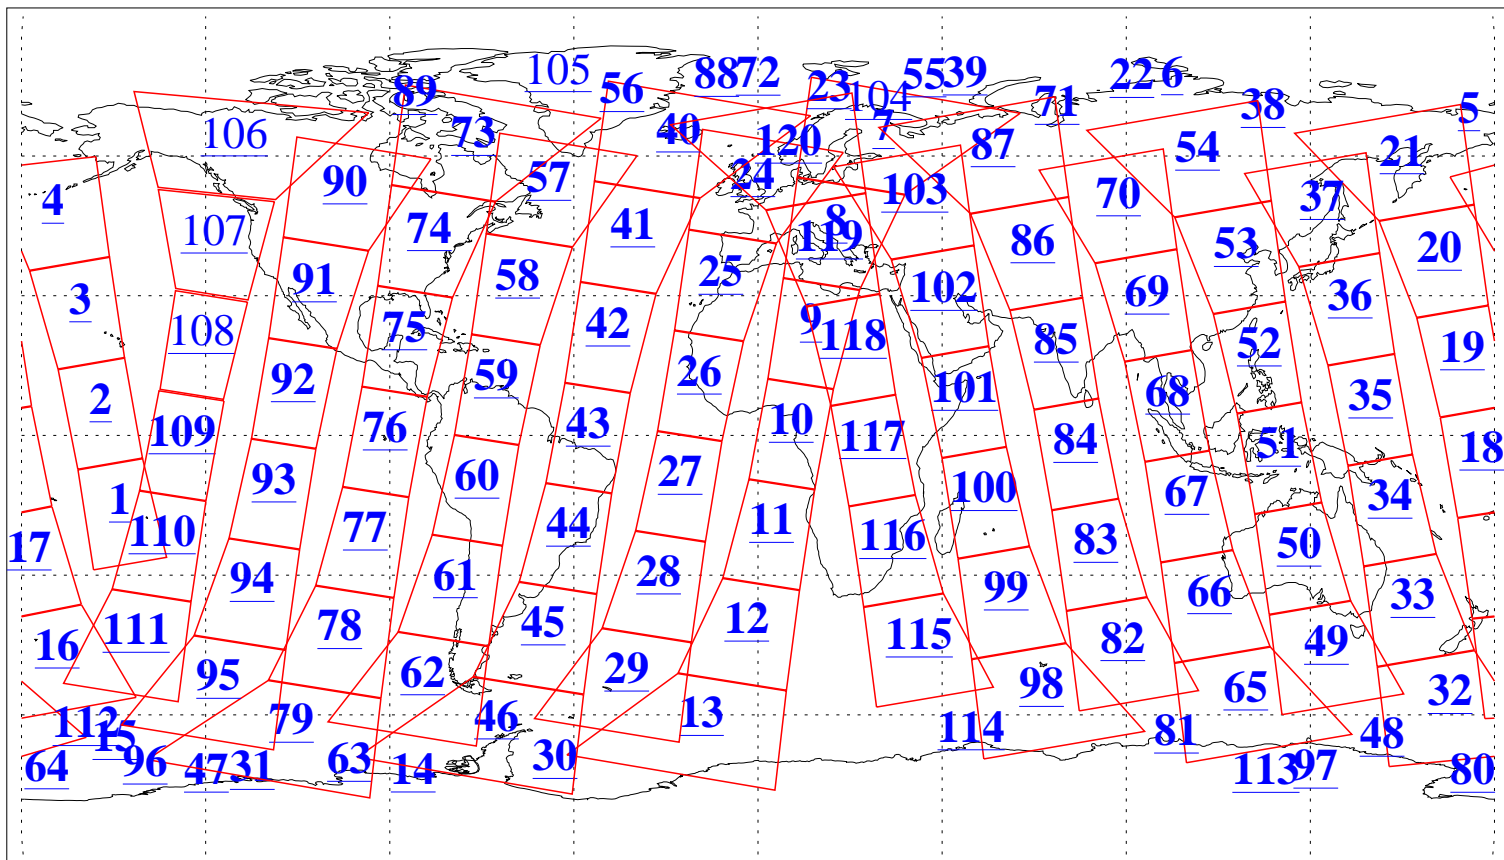

L1B Availability
AMSU Granules: 240
HSB Granules: 0
AIRS Granules: 235

18 Jan 2008
DoY 18
Aqua Day 2085
Granules: 1 to 120

Granules: 121 to 240

Legend: AMSU Available, HSB Available, AIRS Available

L1B Availability
AMSU Granules: 240
HSB Granules: 0
AIRS Granules: 235

18 Jan 2008
DoY 18
Aqua Day 2085
Ascending Granules

Descending Granules

Legend: AMSU Available, HSB Available, AIRS Available

L1B Availability
 AMSU Granules: 240
 HSB Granules: 0
 AIRS Granules: 235

18 Jan 2008
 DoY 18
 Aqua Day 2085

Northern Hemisphere Granules

Southern Hemisphere Granules

Legend: AMSU Available, HSB Available, AIRS Available