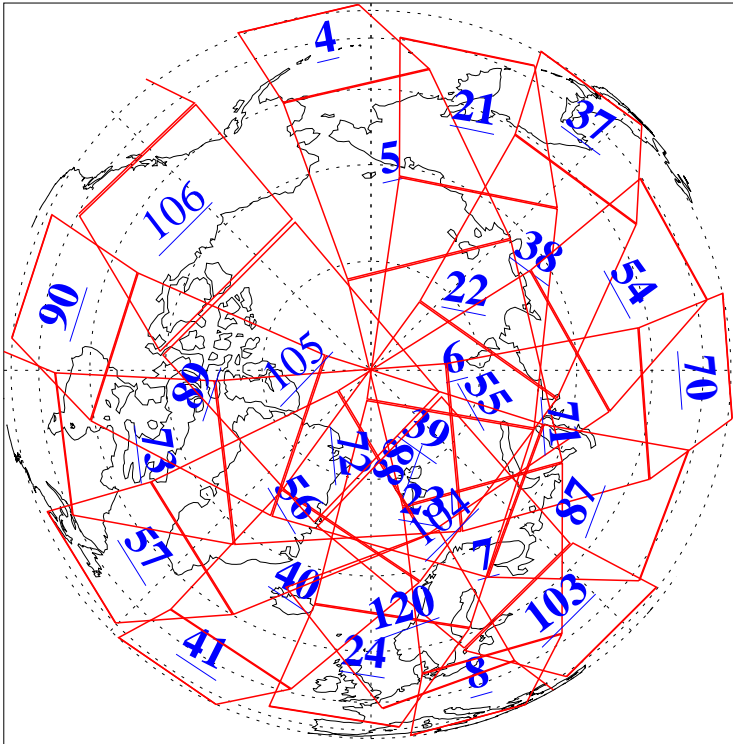

L1B Availability
AMSU Granules: 240
HSB Granules: 0
AIRS Granules: 235

18 Jan 2008
DoY 18
Aqua Day 2085
Granules: 1 to 120

Granules: 121 to 240

Legend: AMSU Available, HSB Available, AIRS Available

L1B Availability
AMSU Granules: 240
HSB Granules: 0
AIRS Granules: 235

18 Jan 2008
DoY 18
Aqua Day 2085
Ascending Granules

Descending Granules

Legend: AMSU Available, HSB Available, AIRS Available

L1B Availability
 AMSU Granules: 240
 HSB Granules: 0
 AIRS Granules: 235

18 Jan 2008
 DoY 18
 Aqua Day 2085

Northern Hemisphere Granules

Southern Hemisphere Granules

Legend: AMSU Available, HSB Available, AIRS Available