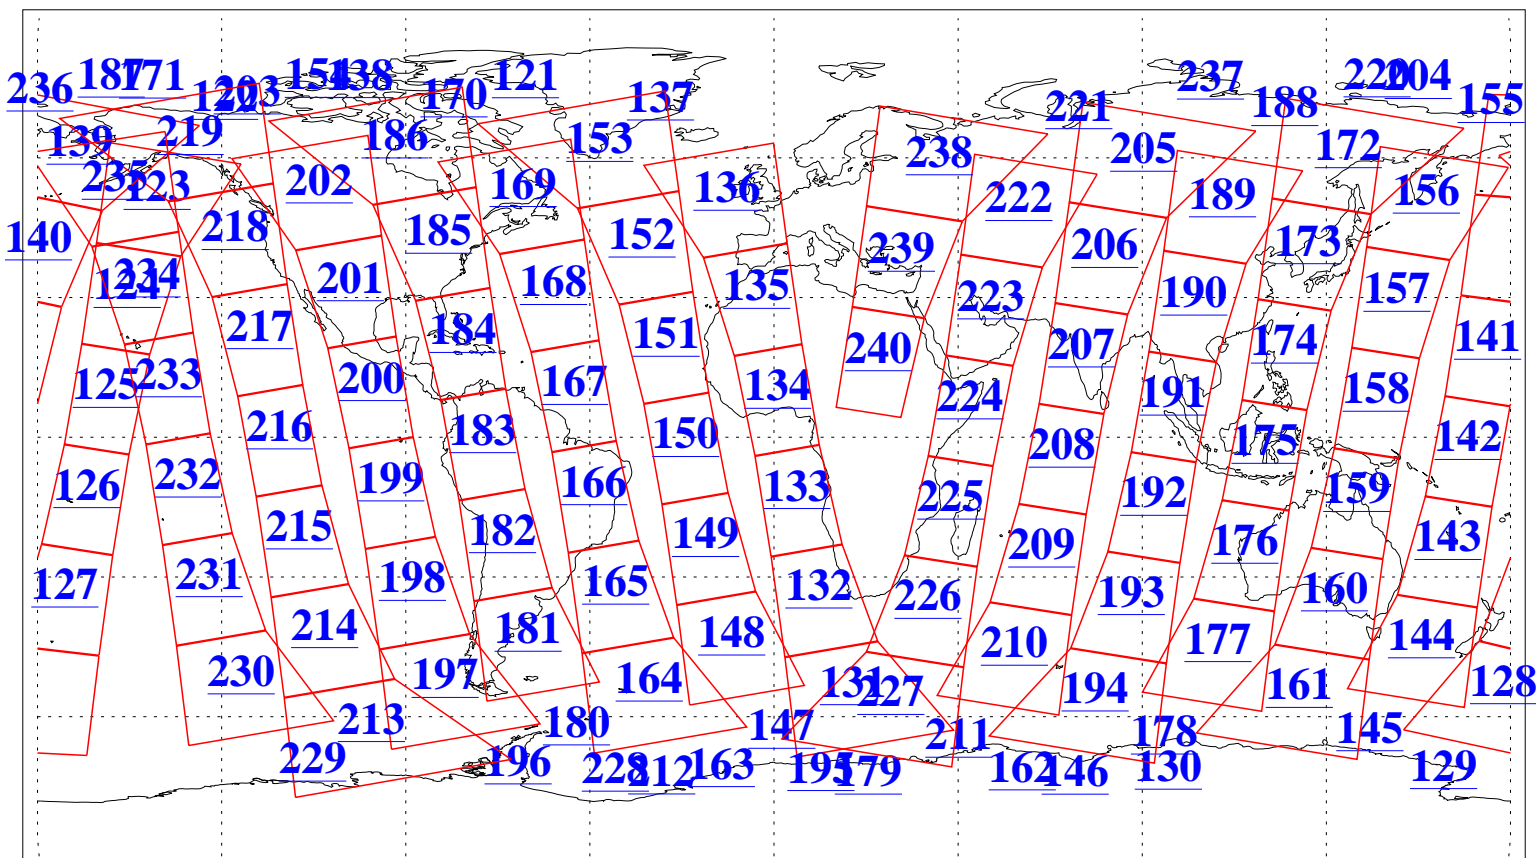

L1B Availability
AMSU Granules: 240
HSB Granules: 0
AIRS Granules: 235

18 Jan 2008
DoY 18
Aqua Day 2085
Granules: 1 to 120

Granules: 121 to 240

Legend: AMSU Available, HSB Available, AIRS Available

L1B Availability
AMSU Granules: 240
HSB Granules: 0
AIRS Granules: 235

18 Jan 2008
DoY 18
Aqua Day 2085
Ascending Granules

Descending Granules

Legend: AMSU Available, HSB Available, AIRS Available

L1B Availability
 AMSU Granules: 240
 HSB Granules: 0
 AIRS Granules: 235

18 Jan 2008
 DoY 18
 Aqua Day 2085