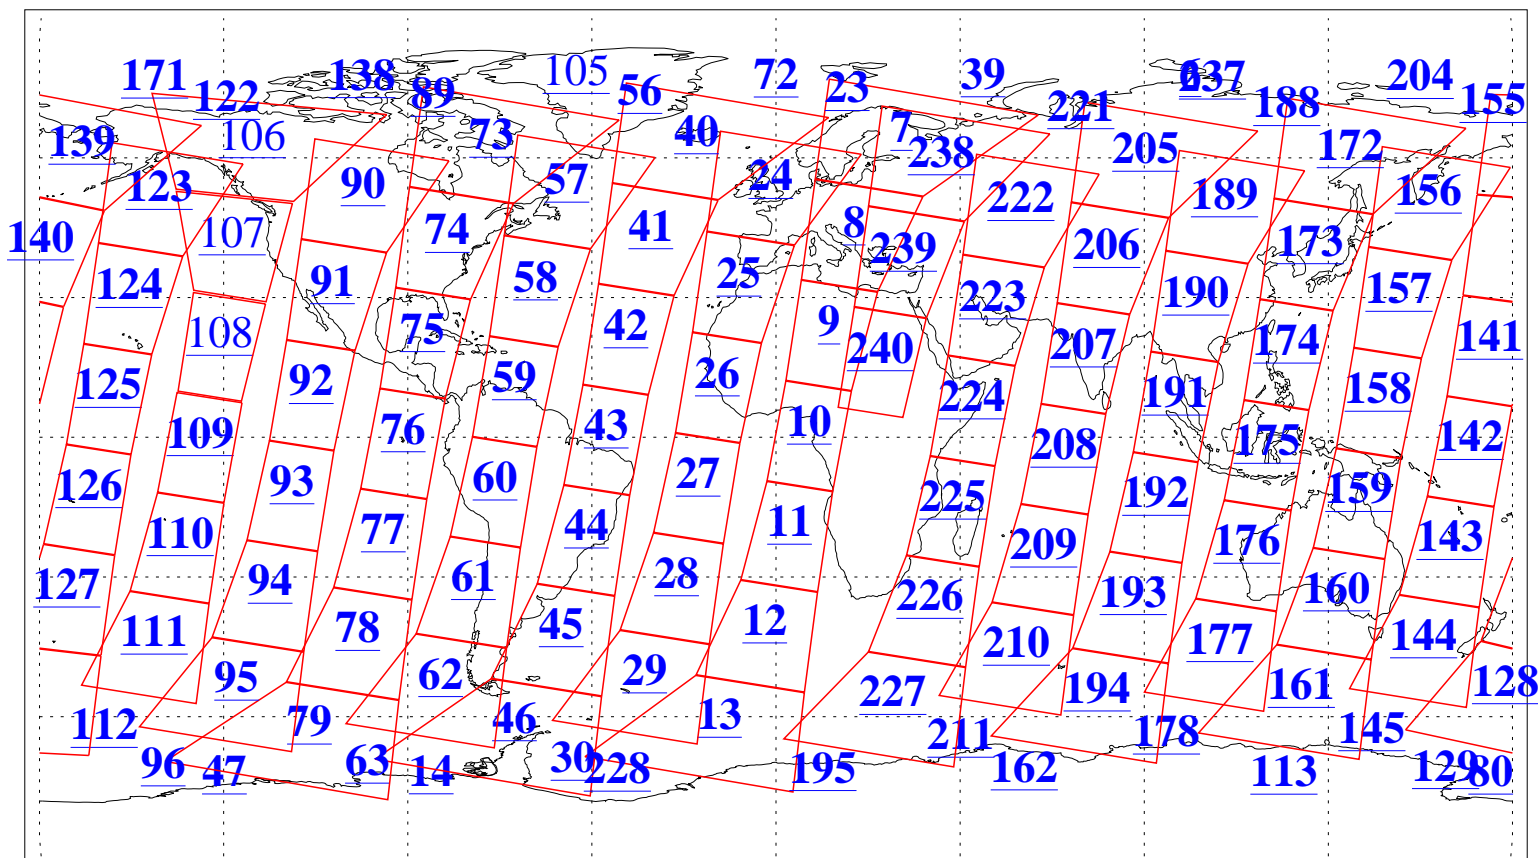

L1B Availability
AMSU Granules: 240
HSB Granules: 0
AIRS Granules: 235

18 Jan 2008
DoY 18
Aqua Day 2085
Granules: 1 to 120

Granules: 121 to 240

Legend: AMSU Available, HSB Available, AIRS Available

L1B Availability
AMSU Granules: 240
HSB Granules: 0
AIRS Granules: 235

18 Jan 2008
DoY 18
Aqua Day 2085
Ascending Granules

Descending Granules

Legend: AMSU Available, HSB Available, AIRS Available

L1B Availability
 AMSU Granules: 240
 HSB Granules: 0
 AIRS Granules: 235

18 Jan 2008
 DoY 18
 Aqua Day 2085

Northern Hemisphere Granules

Southern Hemisphere Granules

Legend: AMSU Available, HSB Available, AIRS Available