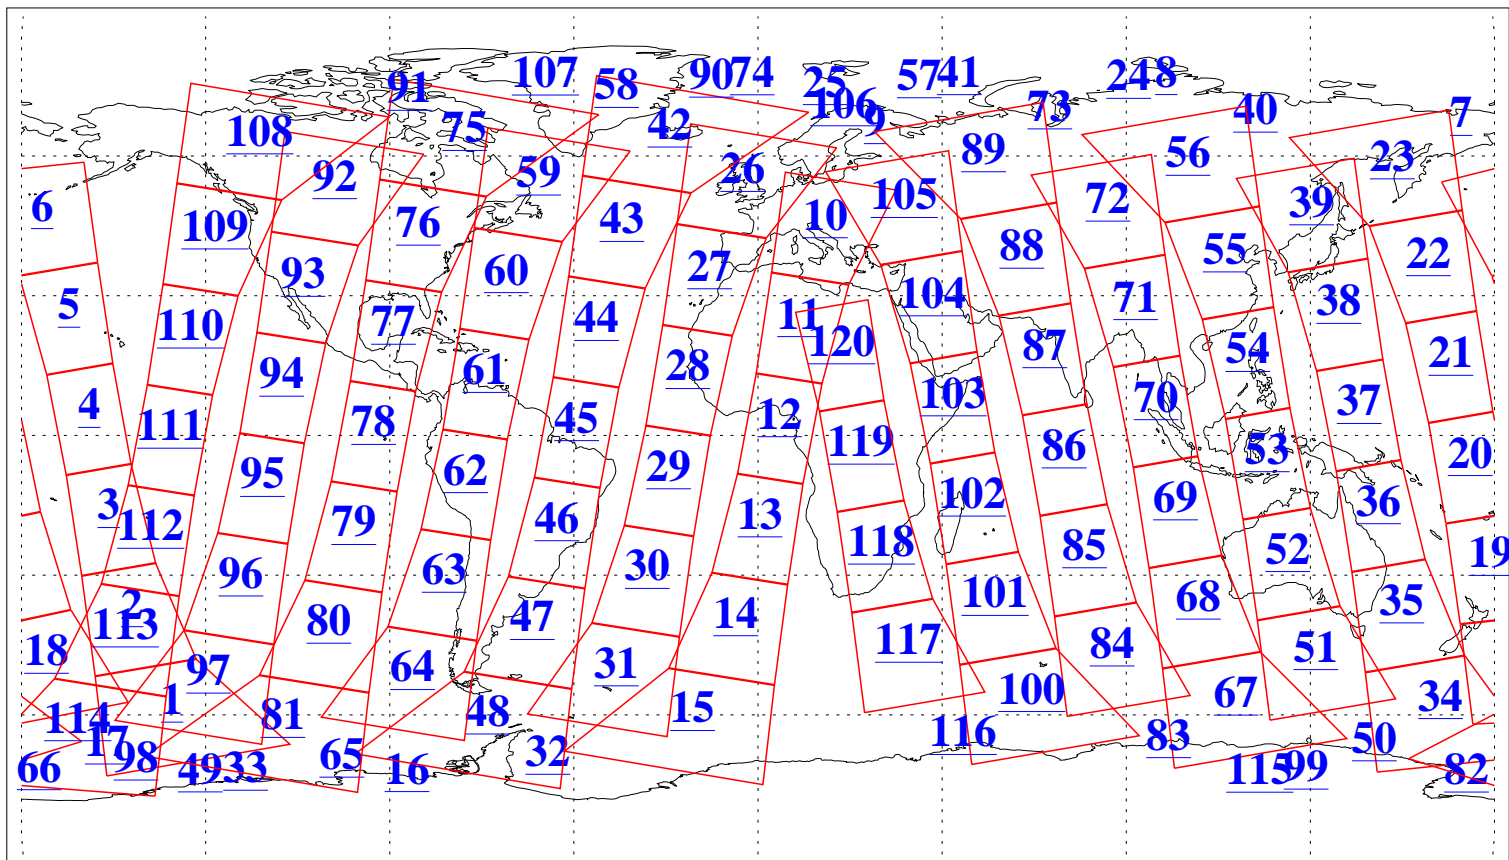

L1B Availability
AMSU Granules: 240
HSB Granules: 0
AIRS Granules: 240

16 Jan 2008
DoY 16
Aqua Day 2083
Granules: 1 to 120

Granules: 121 to 240

Legend: AMSU Available, HSB Available, AIRS Available

L1B Availability
AMSU Granules: 240
HSB Granules: 0
AIRS Granules: 240

16 Jan 2008
DoY 16
Aqua Day 2083
Ascending Granules

Descending Granules

Legend: AMSU Available, HSB Available, AIRS Available

L1B Availability
 AMSU Granules: 240
 HSB Granules: 0
 AIRS Granules: 240

16 Jan 2008
 DoY 16
 Aqua Day 2083

Northern Hemisphere Granules

Southern Hemisphere Granules

Legend: AMSU Available, HSB Available, AIRS Available