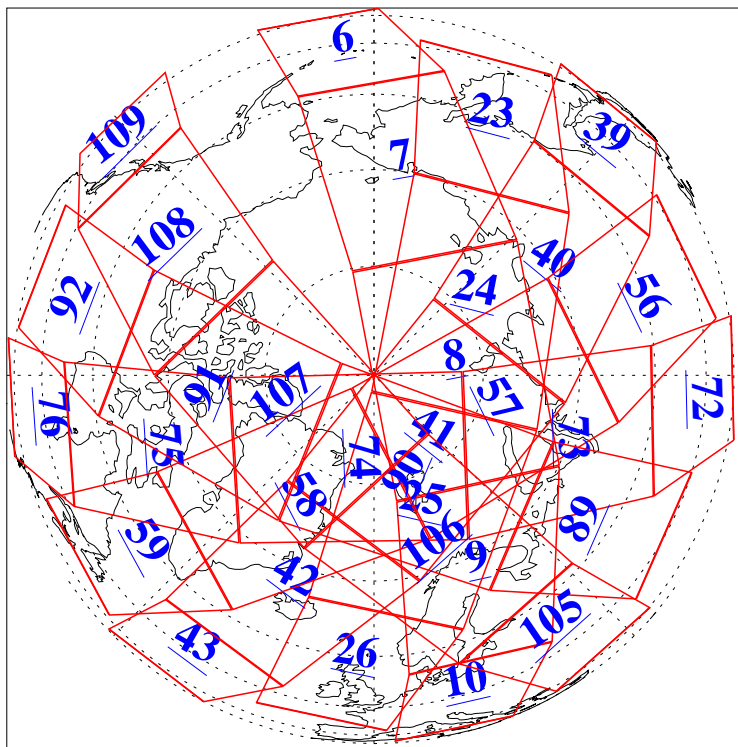

L1B Availability
AMSU Granules: 240
HSB Granules: 0
AIRS Granules: 240

16 Jan 2008
DoY 16
Aqua Day 2083
Granules: 1 to 120

Granules: 121 to 240

Legend: AMSU Available, HSB Available, AIRS Available

L1B Availability
AMSU Granules: 240
HSB Granules: 0
AIRS Granules: 240

16 Jan 2008
DoY 16
Aqua Day 2083
Ascending Granules

Descending Granules

Legend: AMSU Available, HSB Available, AIRS Available

L1B Availability
 AMSU Granules: 240
 HSB Granules: 0
 AIRS Granules: 240

16 Jan 2008
 DoY 16
 Aqua Day 2083

Northern Hemisphere Granules

Southern Hemisphere Granules

Legend: AMSU Available, HSB Available, AIRS Available