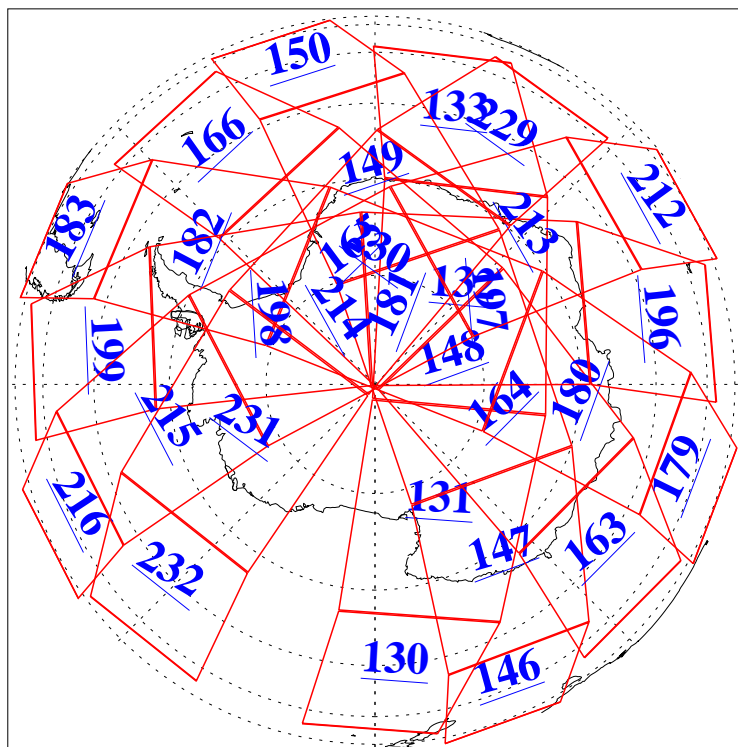

L1B Availability
AMSU Granules: 240
HSB Granules: 0
AIRS Granules: 240

16 Jan 2008
DoY 16
Aqua Day 2083
Granules: 1 to 120

Granules: 121 to 240

Legend: AMSU Available, HSB Available, AIRS Available

L1B Availability
AMSU Granules: 240
HSB Granules: 0
AIRS Granules: 240

16 Jan 2008
DoY 16
Aqua Day 2083
Ascending Granules

Descending Granules

Legend: AMSU Available, HSB Available, AIRS Available

L1B Availability
 AMSU Granules: 240
 HSB Granules: 0
 AIRS Granules: 240

16 Jan 2008
 DoY 16
 Aqua Day 2083

Northern Hemisphere Granules

Southern Hemisphere Granules

Legend: AMSU Available, HSB Available, AIRS Available