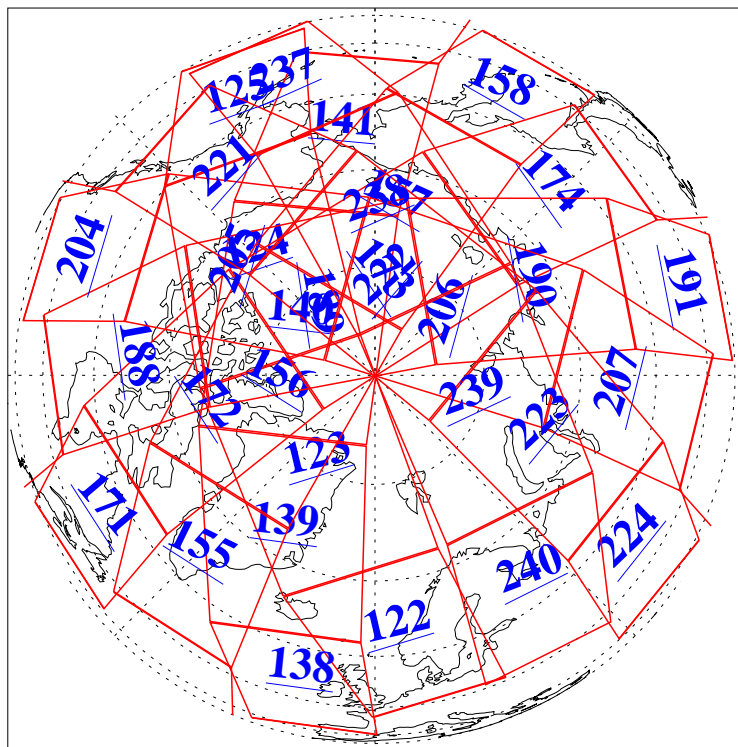

L1B Availability
AMSU Granules: 240
HSB Granules: 0
AIRS Granules: 240

16 Jan 2008
DoY 16
Aqua Day 2083
Granules: 1 to 120

Granules: 121 to 240

Legend: AMSU Available, HSB Available, AIRS Available

L1B Availability
AMSU Granules: 240
HSB Granules: 0
AIRS Granules: 240

16 Jan 2008
DoY 16
Aqua Day 2083
Ascending Granules

Descending Granules

Legend: AMSU Available, HSB Available, AIRS Available

L1B Availability
 AMSU Granules: 240
 HSB Granules: 0
 AIRS Granules: 240

16 Jan 2008
 DoY 16
 Aqua Day 2083

Northern Hemisphere Granules

Southern Hemisphere Granules

Legend: AMSU Available, HSB Available, AIRS Available