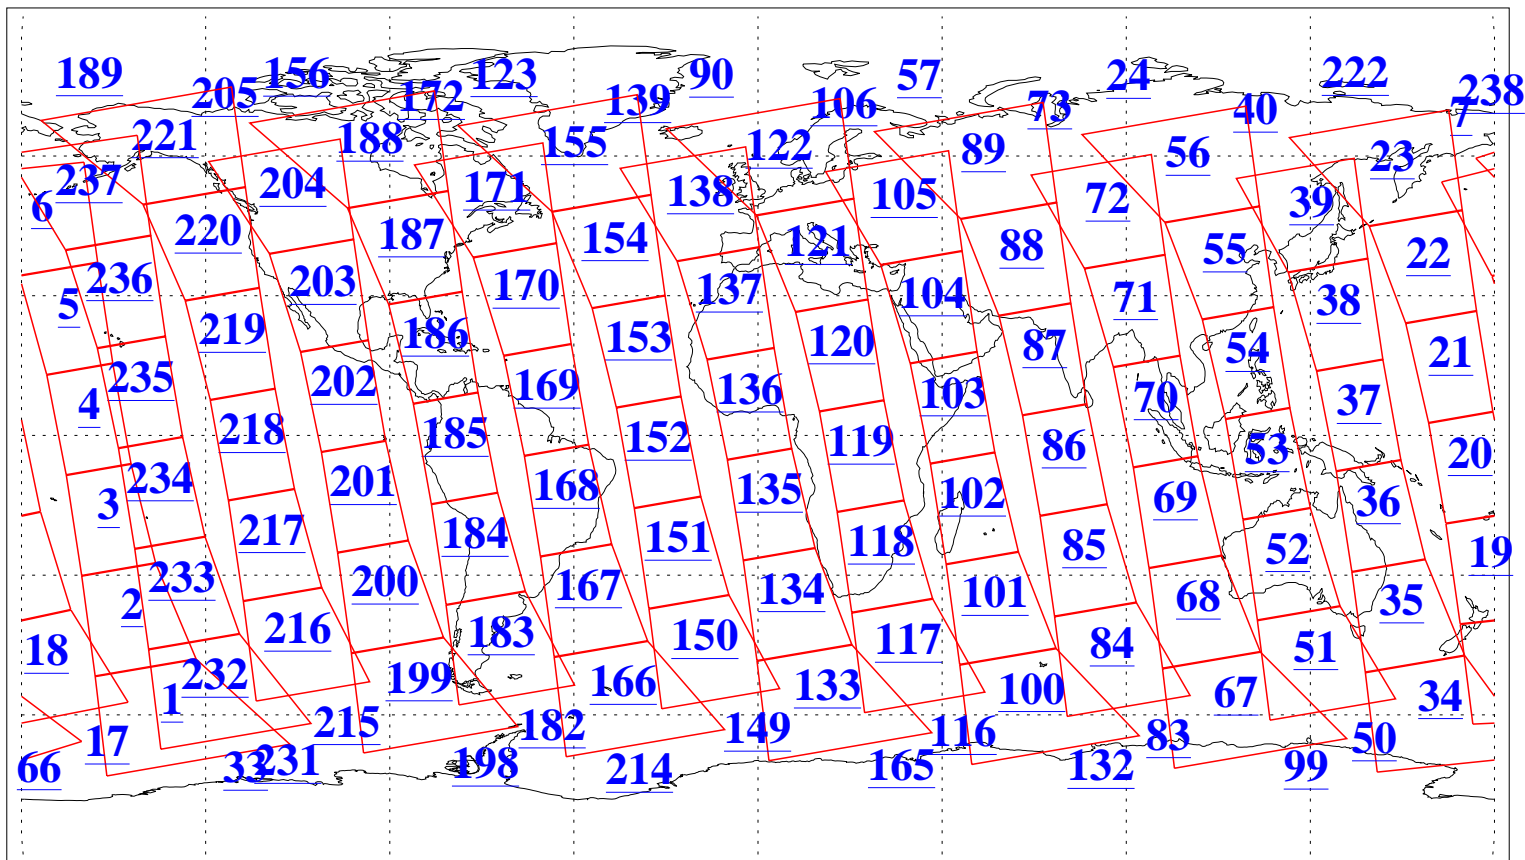

L1B Availability
AMSU Granules: 240
HSB Granules: 0
AIRS Granules: 240

16 Jan 2008
DoY 16
Aqua Day 2083
Granules: 1 to 120

Granules: 121 to 240

Legend: AMSU Available, HSB Available, AIRS Available

L1B Availability
AMSU Granules: 240
HSB Granules: 0
AIRS Granules: 240

16 Jan 2008
DoY 16
Aqua Day 2083
Ascending Granules

Descending Granules

Legend: AMSU Available, HSB Available, AIRS Available

L1B Availability
 AMSU Granules: 240
 HSB Granules: 0
 AIRS Granules: 240

16 Jan 2008
 DoY 16
 Aqua Day 2083

Northern Hemisphere Granules

Southern Hemisphere Granules

Legend: AMSU Available, HSB Available, AIRS Available