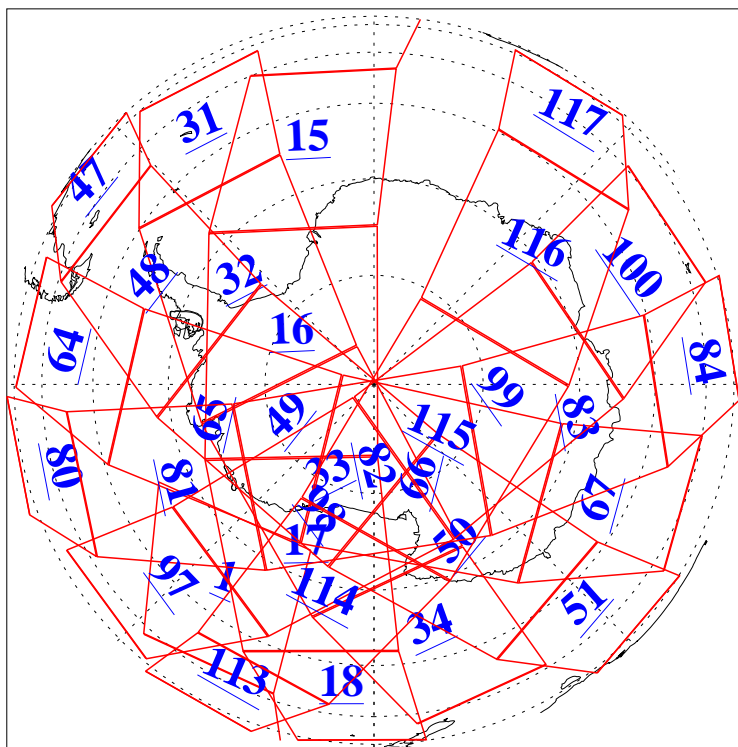

L1B Availability
AMSU Granules: 240
HSB Granules: 0
AIRS Granules: 240

16 Jan 2008
DoY 16
Aqua Day 2083
Granules: 1 to 120

Granules: 121 to 240

Legend: AMSU Available, HSB Available, AIRS Available

L1B Availability
AMSU Granules: 240
HSB Granules: 0
AIRS Granules: 240

16 Jan 2008
DoY 16
Aqua Day 2083
Ascending Granules

Descending Granules

Legend: AMSU Available, HSB Available, AIRS Available

L1B Availability
 AMSU Granules: 240
 HSB Granules: 0
 AIRS Granules: 240

16 Jan 2008
 DoY 16
 Aqua Day 2083

Northern Hemisphere Granules

Southern Hemisphere Granules

Legend: AMSU Available, HSB Available, AIRS Available