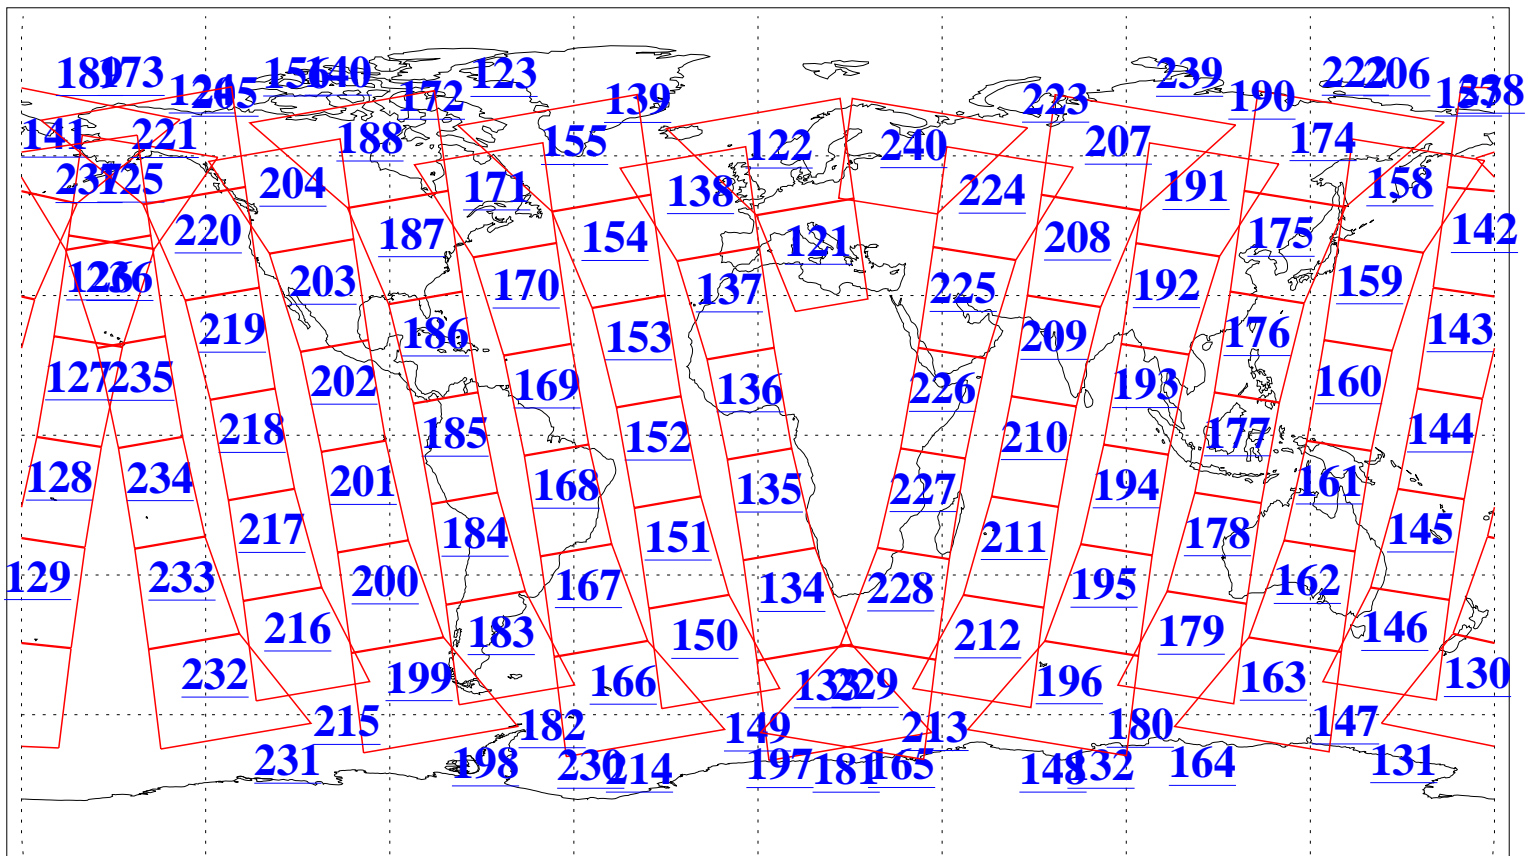

L1B Availability
AMSU Granules: 240
HSB Granules: 0
AIRS Granules: 240

16 Jan 2008
DoY 16
Aqua Day 2083
Granules: 1 to 120

Granules: 121 to 240

Legend: AMSU Available, HSB Available, AIRS Available

L1B Availability
AMSU Granules: 240
HSB Granules: 0
AIRS Granules: 240

16 Jan 2008
DoY 16
Aqua Day 2083
Ascending Granules

Descending Granules

Legend: AMSU Available, HSB Available, AIRS Available

L1B Availability
 AMSU Granules: 240
 HSB Granules: 0
 AIRS Granules: 240

16 Jan 2008
 DoY 16
 Aqua Day 2083

Northern Hemisphere Granules

Southern Hemisphere Granules

Legend: AMSU Available, HSB Available, AIRS Available