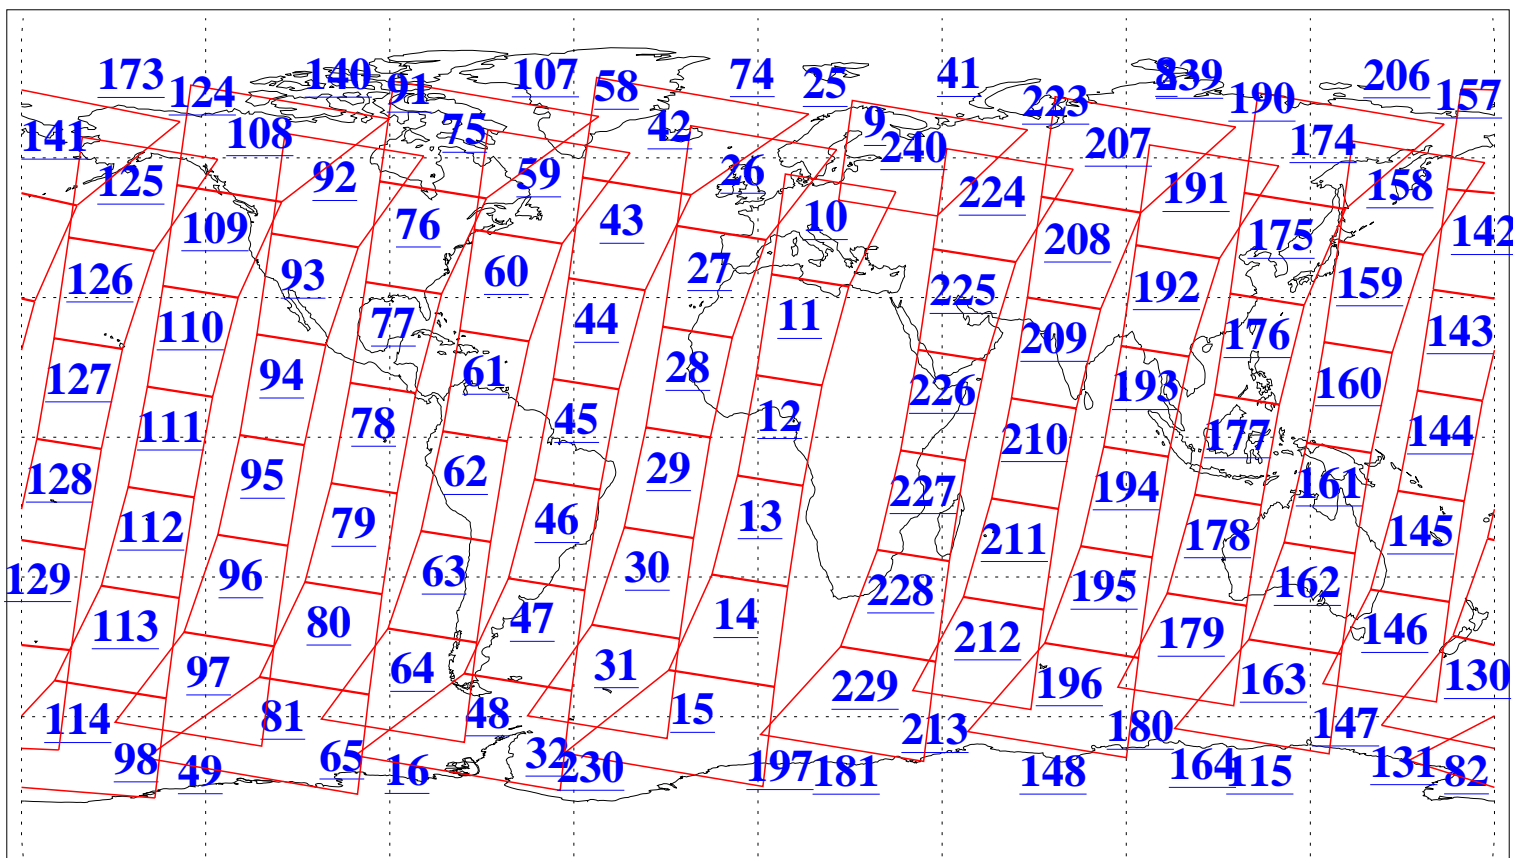

L1B Availability
AMSU Granules: 240
HSB Granules: 0
AIRS Granules: 240

16 Jan 2008
DoY 16
Aqua Day 2083
Granules: 1 to 120

Granules: 121 to 240

Legend: AMSU Available, HSB Available, AIRS Available

L1B Availability
AMSU Granules: 240
HSB Granules: 0
AIRS Granules: 240

16 Jan 2008
DoY 16
Aqua Day 2083
Ascending Granules

Descending Granules

Legend: AMSU Available, HSB Available, AIRS Available

L1B Availability
 AMSU Granules: 240
 HSB Granules: 0
 AIRS Granules: 240

16 Jan 2008
 DoY 16
 Aqua Day 2083

Northern Hemisphere Granules

Southern Hemisphere Granules

Legend: AMSU Available, HSB Available, AIRS Available