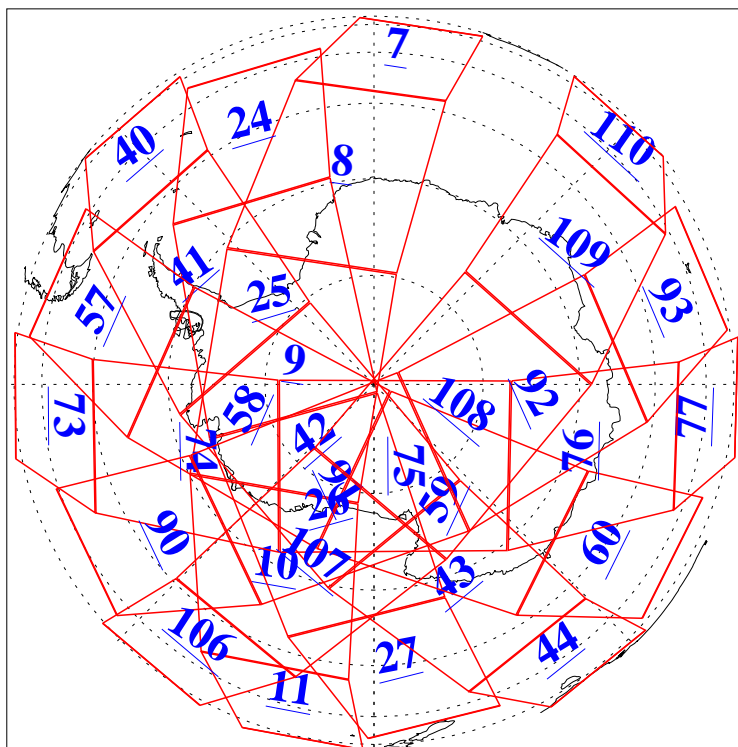

L1B Availability
AMSU Granules: 240
HSB Granules: 0
AIRS Granules: 240

15 Jan 2008
DoY 15
Aqua Day 2082
Granules: 1 to 120

Granules: 121 to 240

Legend: AMSU Available, HSB Available, AIRS Available

L1B Availability
AMSU Granules: 240
HSB Granules: 0
AIRS Granules: 240

15 Jan 2008
DoY 15
Aqua Day 2082

Ascending Granules

Descending Granules

Legend: AMSU Available, HSB Available, AIRS Available

L1B Availability
 AMSU Granules: 240
 HSB Granules: 0
 AIRS Granules: 240

15 Jan 2008
 DoY 15
 Aqua Day 2082

Northern Hemisphere Granules

Southern Hemisphere Granules

Legend: AMSU Available, HSB Available, AIRS Available