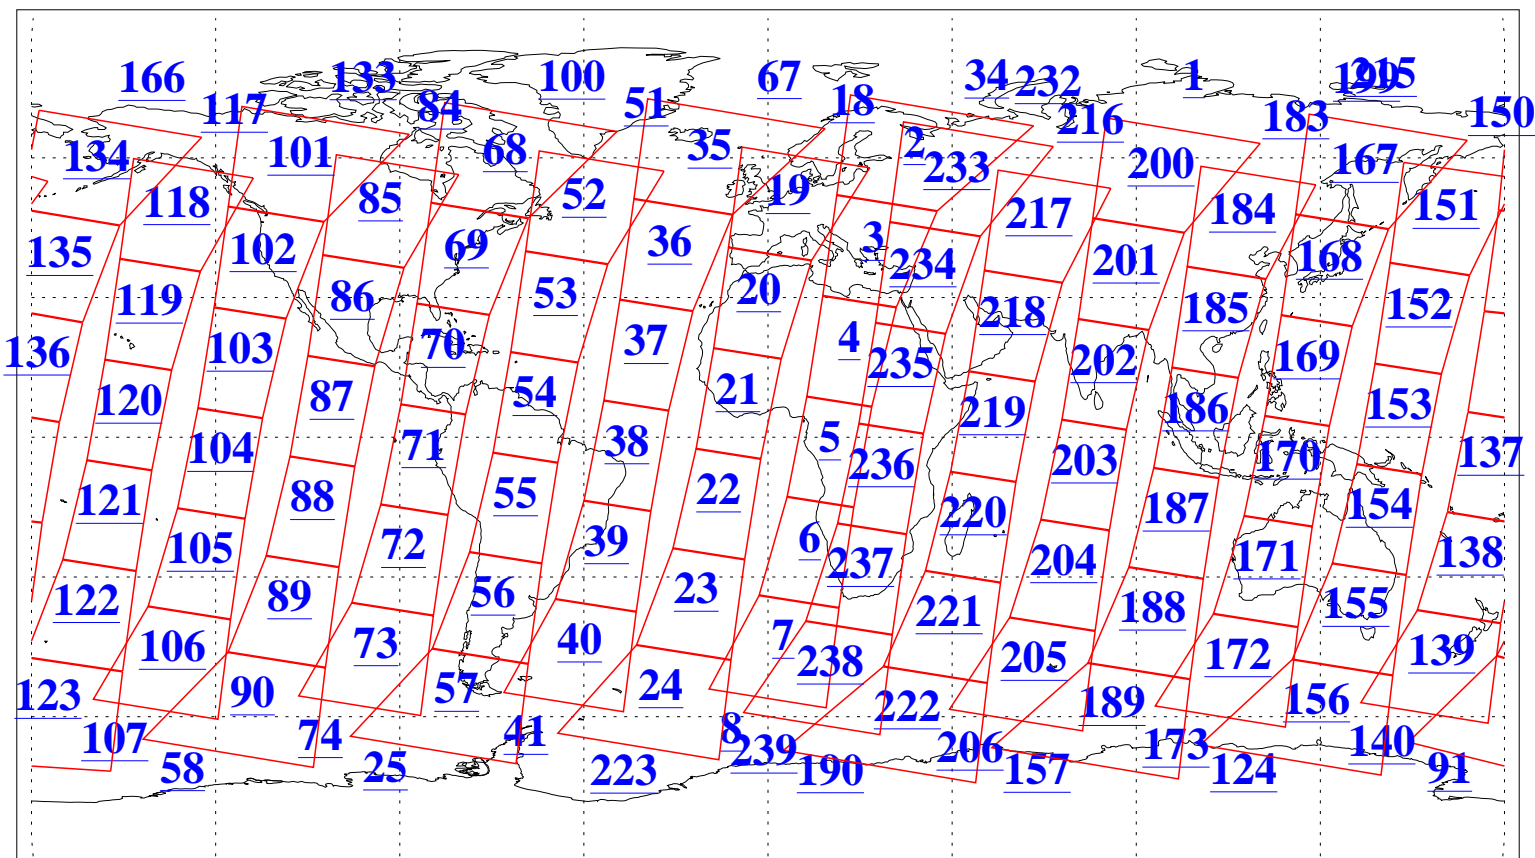

L1B Availability
AMSU Granules: 240
HSB Granules: 0
AIRS Granules: 240

15 Jan 2008
DoY 15
Aqua Day 2082
Granules: 1 to 120

Granules: 121 to 240

Legend: AMSU Available, HSB Available, AIRS Available

L1B Availability
AMSU Granules: 240
HSB Granules: 0
AIRS Granules: 240

15 Jan 2008
DoY 15
Aqua Day 2082

Ascending Granules

Descending Granules

Legend: AMSU Available, HSB Available, AIRS Available

L1B Availability
 AMSU Granules: 240
 HSB Granules: 0
 AIRS Granules: 240

15 Jan 2008
 DoY 15
 Aqua Day 2082

Northern Hemisphere Granules

Southern Hemisphere Granules

Legend: AMSU Available, HSB Available, AIRS Available