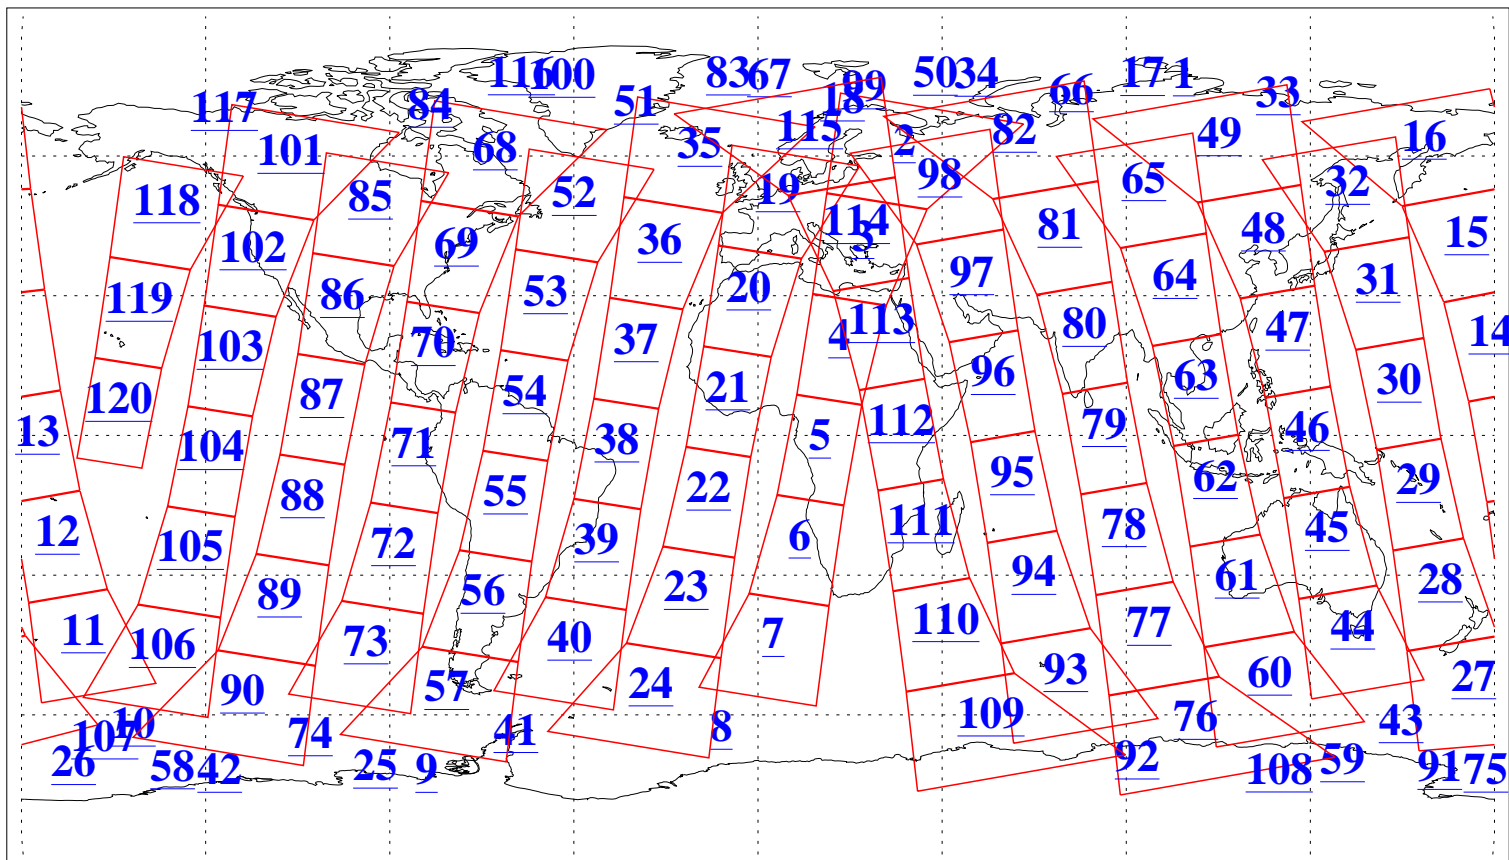

L1B Availability
AMSU Granules: 240
HSB Granules: 0
AIRS Granules: 240

15 Jan 2008
DoY 15
Aqua Day 2082
Granules: 1 to 120

Granules: 121 to 240

Legend: AMSU Available, HSB Available, AIRS Available

L1B Availability
AMSU Granules: 240
HSB Granules: 0
AIRS Granules: 240

15 Jan 2008
DoY 15
Aqua Day 2082

Ascending Granules

Descending Granules

Legend: AMSU Available, HSB Available, AIRS Available

L1B Availability
 AMSU Granules: 240
 HSB Granules: 0
 AIRS Granules: 240

15 Jan 2008
 DoY 15
 Aqua Day 2082

Northern Hemisphere Granules

Southern Hemisphere Granules

Legend: AMSU Available, HSB Available, AIRS Available