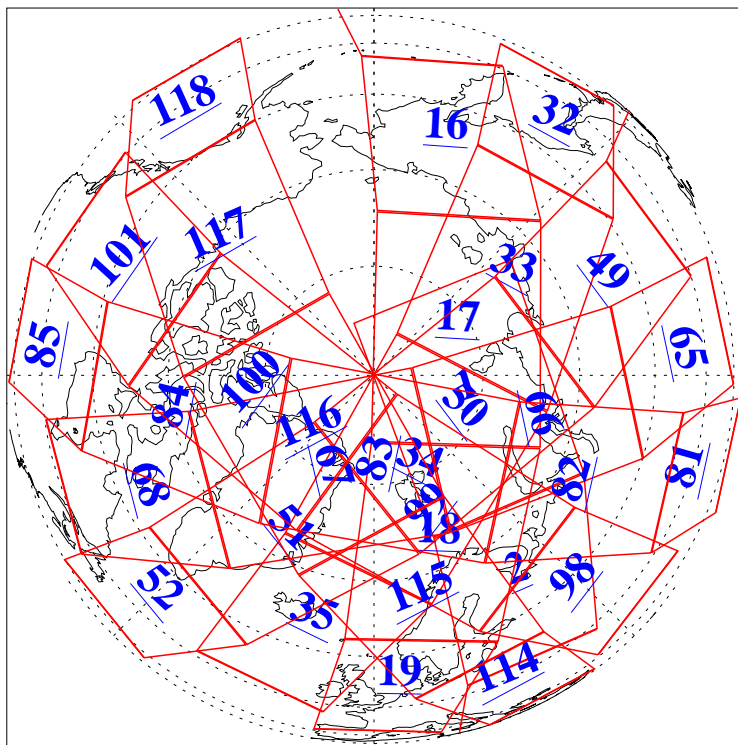

L1B Availability
AMSU Granules: 240
HSB Granules: 0
AIRS Granules: 240

15 Jan 2008
DoY 15
Aqua Day 2082
Granules: 1 to 120

Granules: 121 to 240

Legend: AMSU Available, HSB Available, AIRS Available

L1B Availability
AMSU Granules: 240
HSB Granules: 0
AIRS Granules: 240

15 Jan 2008
DoY 15
Aqua Day 2082

Ascending Granules

Descending Granules

Legend: AMSU Available, HSB Available, AIRS Available

L1B Availability
 AMSU Granules: 240
 HSB Granules: 0
 AIRS Granules: 240

15 Jan 2008
 DoY 15
 Aqua Day 2082

Northern Hemisphere Granules

Southern Hemisphere Granules

Legend: AMSU Available, HSB Available, AIRS Available