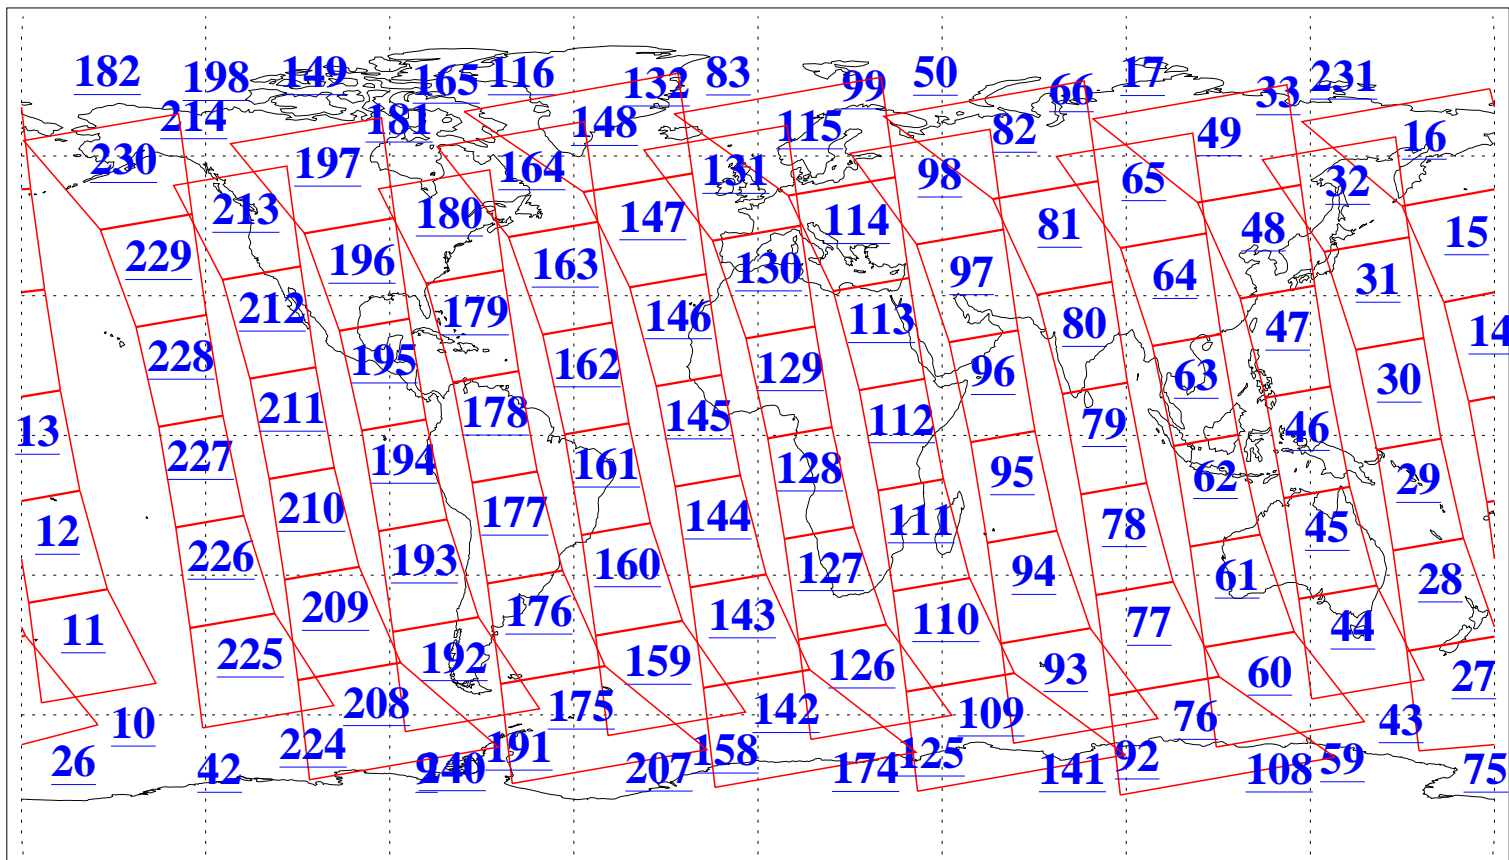

L1B Availability
AMSU Granules: 240
HSB Granules: 0
AIRS Granules: 240

15 Jan 2008
DoY 15
Aqua Day 2082
Granules: 1 to 120

Granules: 121 to 240

Legend: AMSU Available, HSB Available, AIRS Available

L1B Availability
AMSU Granules: 240
HSB Granules: 0
AIRS Granules: 240

15 Jan 2008
DoY 15
Aqua Day 2082

Ascending Granules

Descending Granules

Legend: AMSU Available, HSB Available, AIRS Available

L1B Availability
 AMSU Granules: 240
 HSB Granules: 0
 AIRS Granules: 240

15 Jan 2008
 DoY 15
 Aqua Day 2082

Northern Hemisphere Granules

Southern Hemisphere Granules

Legend: AMSU Available, HSB Available, AIRS Available