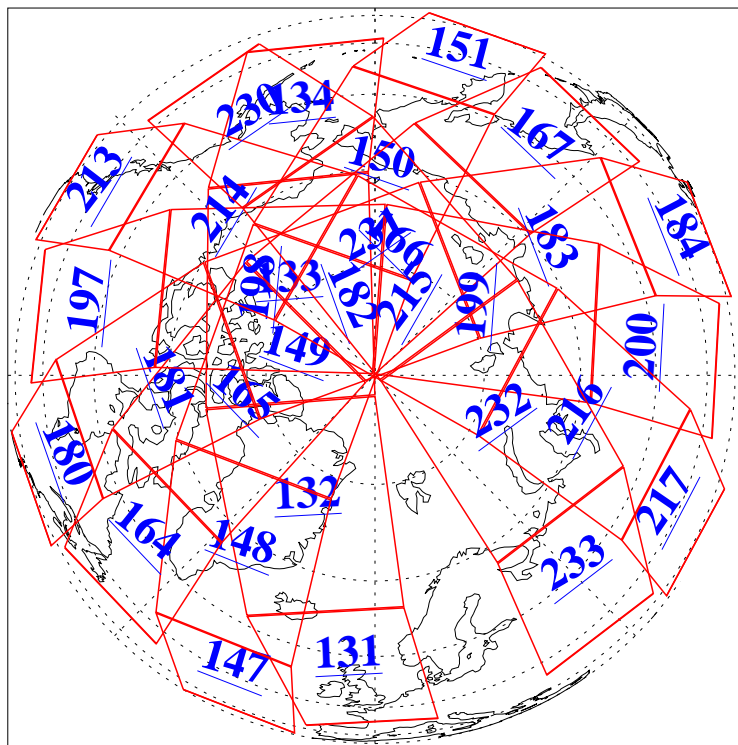

L1B Availability
AMSU Granules: 240
HSB Granules: 0
AIRS Granules: 240

15 Jan 2008
DoY 15
Aqua Day 2082
Granules: 1 to 120

Granules: 121 to 240

Legend: AMSU Available, HSB Available, AIRS Available

L1B Availability
AMSU Granules: 240
HSB Granules: 0
AIRS Granules: 240

15 Jan 2008
DoY 15
Aqua Day 2082

Ascending Granules

Descending Granules

Legend: AMSU Available, HSB Available, AIRS Available

L1B Availability
 AMSU Granules: 240
 HSB Granules: 0
 AIRS Granules: 240

15 Jan 2008
 DoY 15
 Aqua Day 2082

Northern Hemisphere Granules

Southern Hemisphere Granules

Legend: AMSU Available, HSB Available, AIRS Available