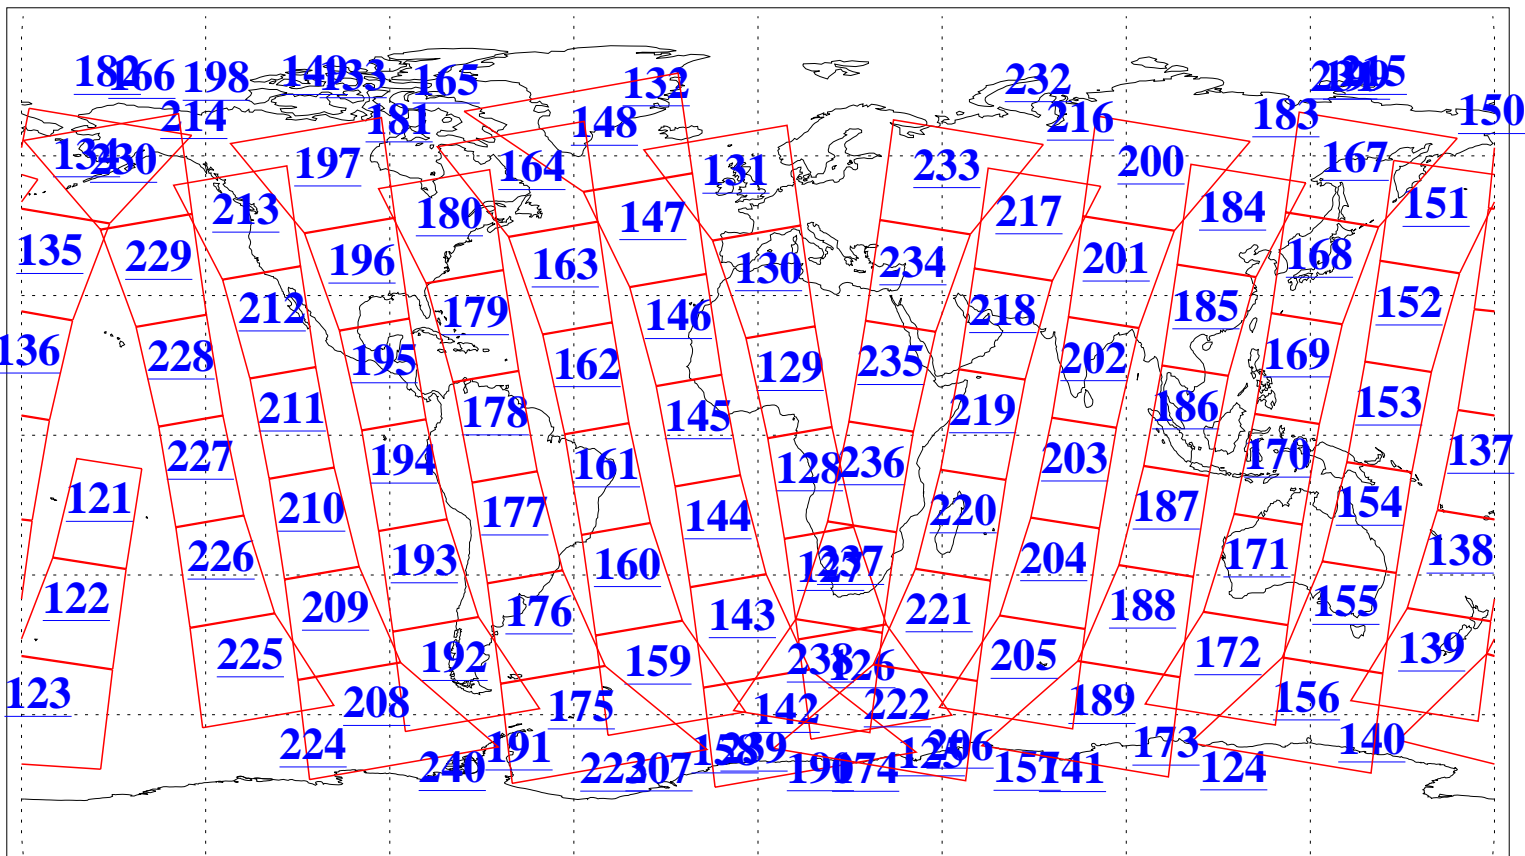

L1B Availability
AMSU Granules: 240
HSB Granules: 0
AIRS Granules: 240

15 Jan 2008
DoY 15
Aqua Day 2082
Granules: 1 to 120

Granules: 121 to 240

Legend: AMSU Available, HSB Available, AIRS Available

L1B Availability
AMSU Granules: 240
HSB Granules: 0
AIRS Granules: 240

15 Jan 2008
DoY 15
Aqua Day 2082

Ascending Granules

Descending Granules

Legend: AMSU Available, HSB Available, AIRS Available

L1B Availability
 AMSU Granules: 240
 HSB Granules: 0
 AIRS Granules: 240

15 Jan 2008
 DoY 15
 Aqua Day 2082