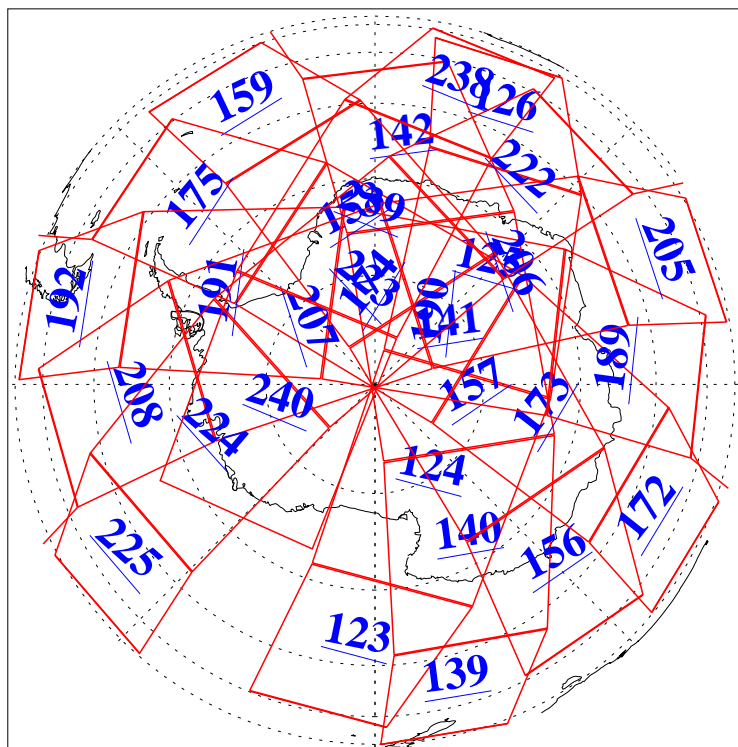

L1B Availability
AMSU Granules: 240
HSB Granules: 0
AIRS Granules: 240

15 Jan 2008
DoY 15
Aqua Day 2082
Granules: 1 to 120

Granules: 121 to 240

Legend: AMSU Available, HSB Available, AIRS Available

L1B Availability
AMSU Granules: 240
HSB Granules: 0
AIRS Granules: 240

15 Jan 2008
DoY 15
Aqua Day 2082

Ascending Granules

Descending Granules

Legend: AMSU Available, HSB Available, AIRS Available

L1B Availability
 AMSU Granules: 240
 HSB Granules: 0
 AIRS Granules: 240

15 Jan 2008
 DoY 15
 Aqua Day 2082

Northern Hemisphere Granules

Southern Hemisphere Granules

Legend: AMSU Available, HSB Available, AIRS Available