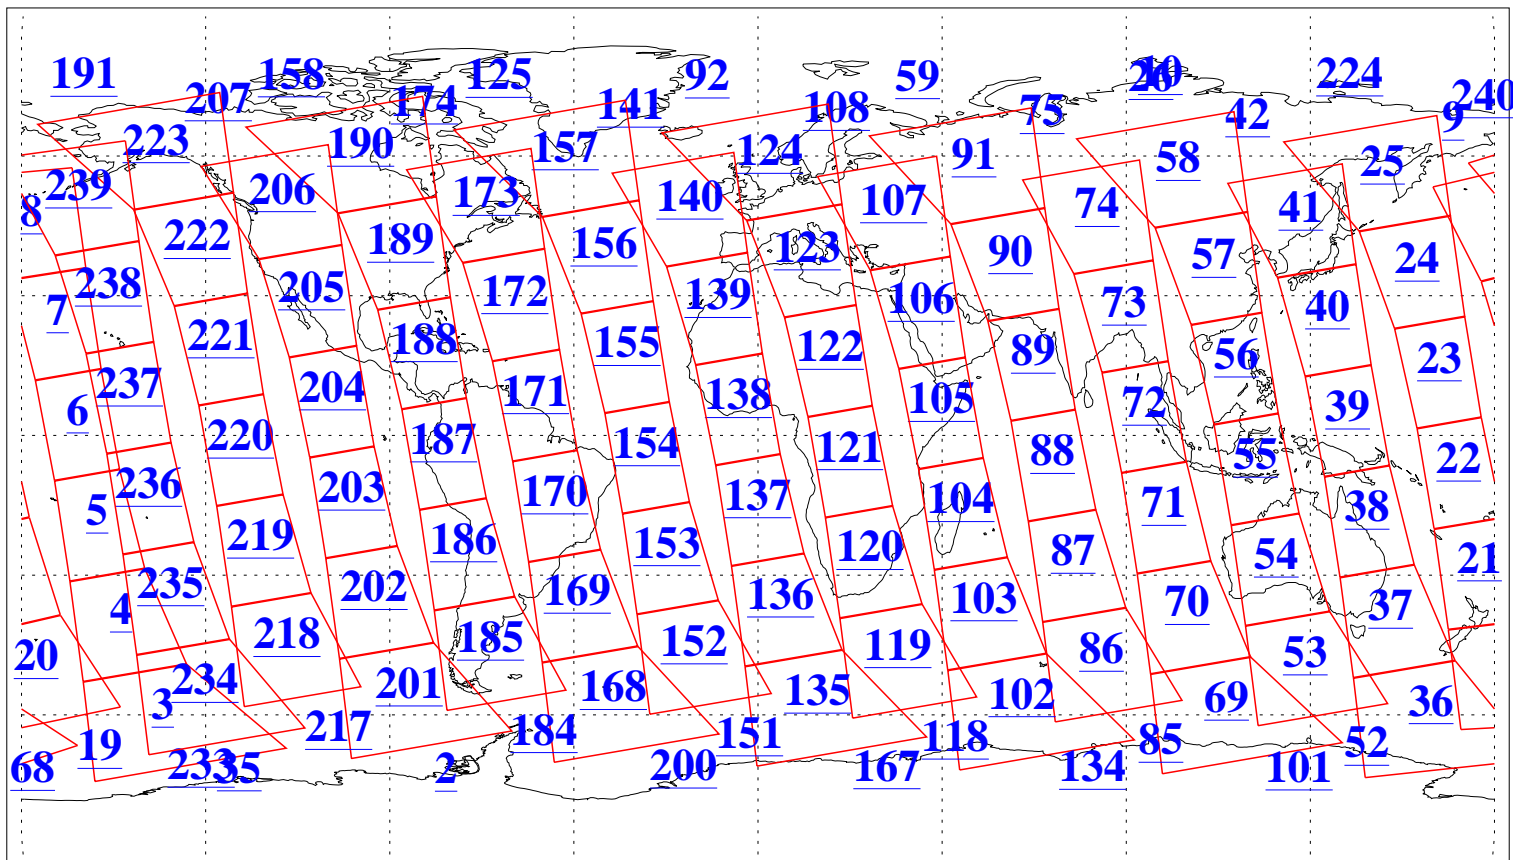

L1B Availability
AMSU Granules: 240
HSB Granules: 0
AIRS Granules: 240

14 Jan 2008
DoY 14
Aqua Day 2081
Granules: 1 to 120

Granules: 121 to 240

Legend: AMSU Available, HSB Available, AIRS Available

L1B Availability
AMSU Granules: 240
HSB Granules: 0
AIRS Granules: 240

14 Jan 2008
DoY 14
Aqua Day 2081
Ascending Granules

Descending Granules

Legend: AMSU Available, HSB Available, AIRS Available

L1B Availability
 AMSU Granules: 240
 HSB Granules: 0
 AIRS Granules: 240

14 Jan 2008
 DoY 14
 Aqua Day 2081

Northern Hemisphere Granules

Southern Hemisphere Granules

Legend: AMSU Available, HSB Available, AIRS Available