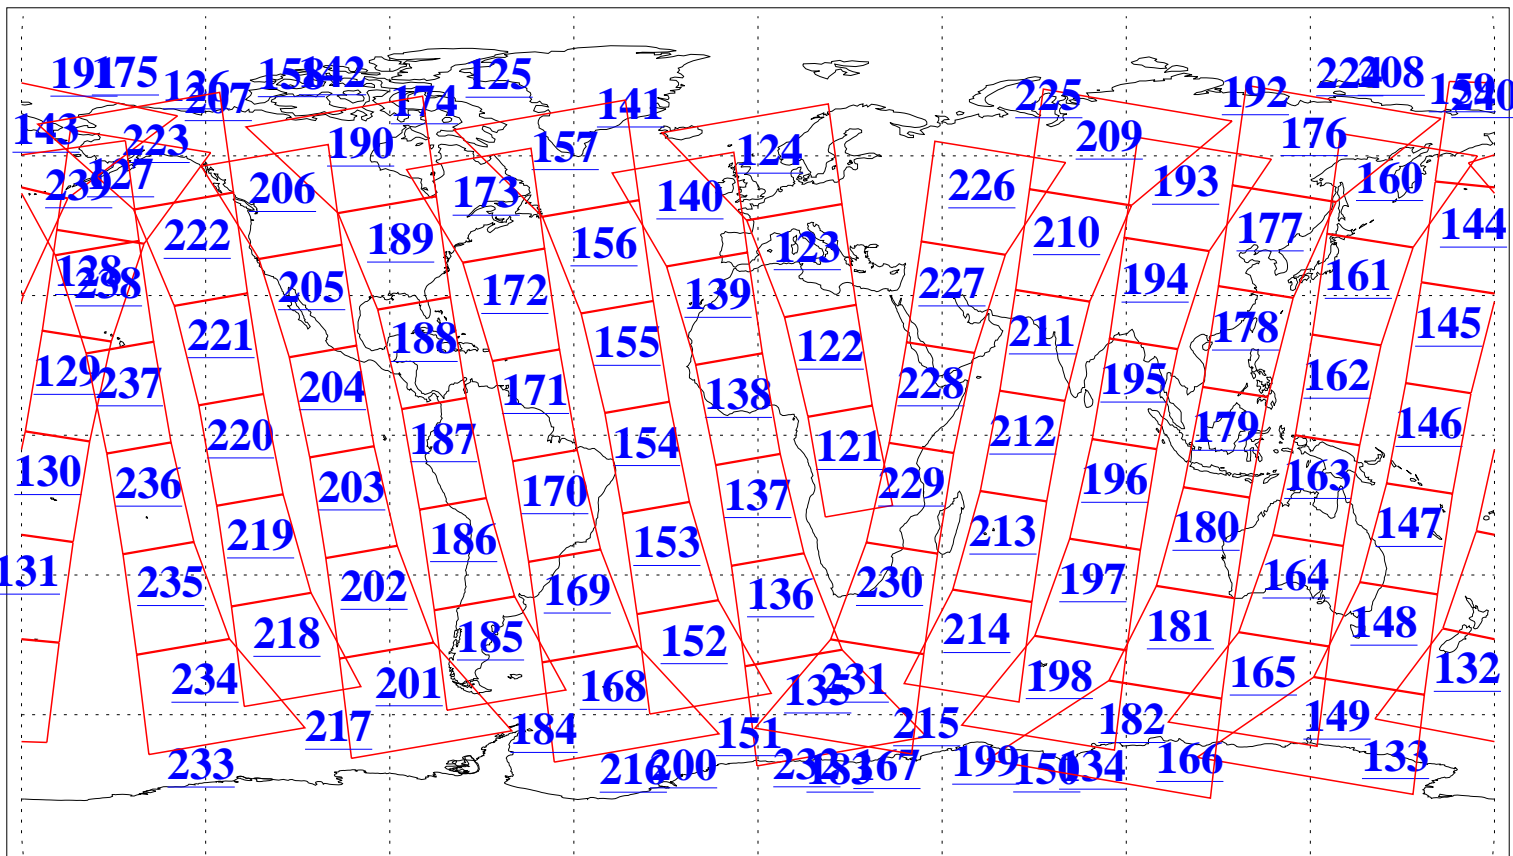

L1B Availability
AMSU Granules: 240
HSB Granules: 0
AIRS Granules: 240

14 Jan 2008
DoY 14
Aqua Day 2081
Granules: 1 to 120

Granules: 121 to 240

Legend: AMSU Available, HSB Available, AIRS Available

L1B Availability
AMSU Granules: 240
HSB Granules: 0
AIRS Granules: 240

14 Jan 2008
DoY 14
Aqua Day 2081
Ascending Granules

Descending Granules

Legend: AMSU Available, HSB Available, AIRS Available

L1B Availability
 AMSU Granules: 240
 HSB Granules: 0
 AIRS Granules: 240

14 Jan 2008
 DoY 14
 Aqua Day 2081

Northern Hemisphere Granules

Southern Hemisphere Granules

Legend: AMSU Available, HSB Available, AIRS Available