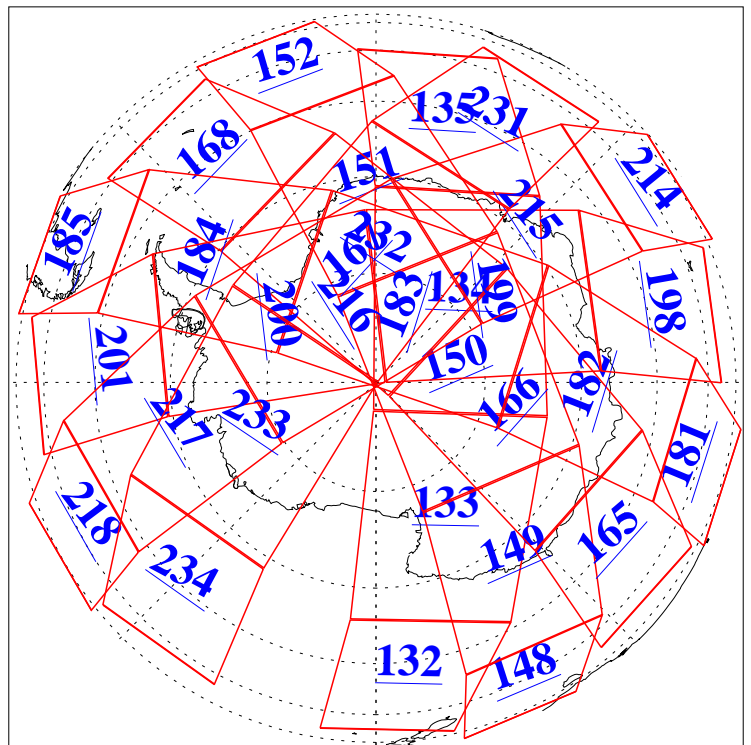

L1B Availability
AMSU Granules: 240
HSB Granules: 0
AIRS Granules: 240

14 Jan 2008
DoY 14
Aqua Day 2081
Granules: 1 to 120

Granules: 121 to 240

Legend: AMSU Available, HSB Available, AIRS Available

L1B Availability
AMSU Granules: 240
HSB Granules: 0
AIRS Granules: 240

14 Jan 2008
DoY 14
Aqua Day 2081
Ascending Granules

Descending Granules

Legend: AMSU Available, HSB Available, AIRS Available

L1B Availability
 AMSU Granules: 240
 HSB Granules: 0
 AIRS Granules: 240

14 Jan 2008
 DoY 14
 Aqua Day 2081

Northern Hemisphere Granules

Southern Hemisphere Granules

Legend: AMSU Available, HSB Available, AIRS Available