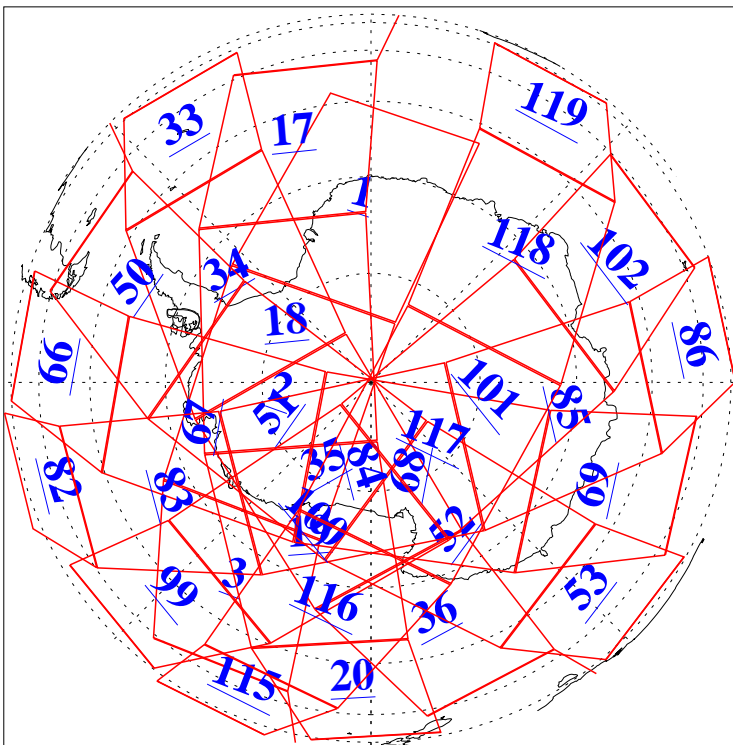

L1B Availability
AMSU Granules: 240
HSB Granules: 0
AIRS Granules: 240

14 Jan 2008
DoY 14
Aqua Day 2081
Granules: 1 to 120

Granules: 121 to 240

Legend: AMSU Available, HSB Available, AIRS Available

L1B Availability
AMSU Granules: 240
HSB Granules: 0
AIRS Granules: 240

14 Jan 2008
DoY 14
Aqua Day 2081
Ascending Granules

Descending Granules

Legend: AMSU Available, HSB Available, AIRS Available

L1B Availability
 AMSU Granules: 240
 HSB Granules: 0
 AIRS Granules: 240

14 Jan 2008
 DoY 14
 Aqua Day 2081

Northern Hemisphere Granules

Southern Hemisphere Granules

Legend: AMSU Available, HSB Available, AIRS Available