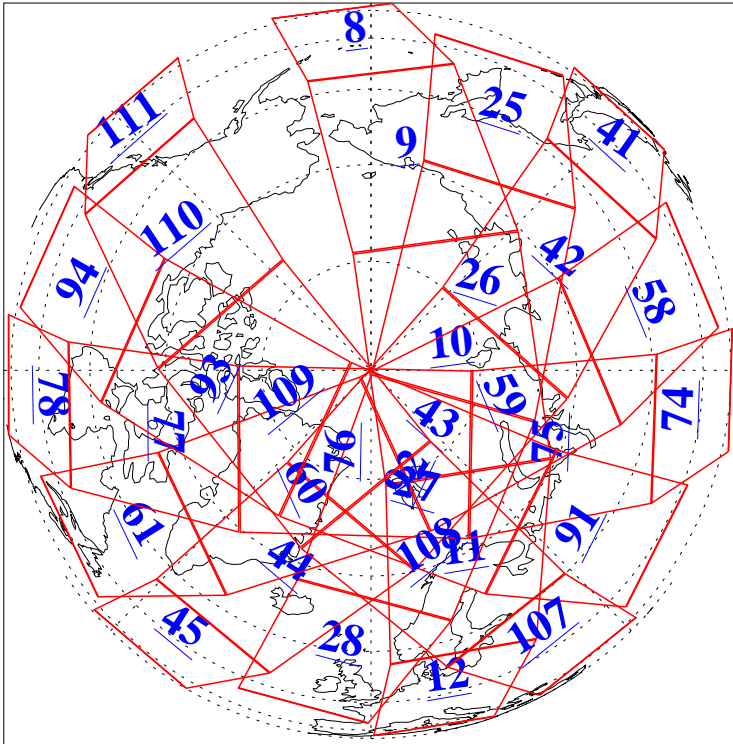

L1B Availability
AMSU Granules: 240
HSB Granules: 0
AIRS Granules: 240

14 Jan 2008
DoY 14
Aqua Day 2081
Granules: 1 to 120

Granules: 121 to 240

Legend: AMSU Available, HSB Available, AIRS Available

L1B Availability
AMSU Granules: 240
HSB Granules: 0
AIRS Granules: 240

14 Jan 2008
DoY 14
Aqua Day 2081
Ascending Granules

Descending Granules

Legend: AMSU Available, HSB Available, AIRS Available

L1B Availability
 AMSU Granules: 240
 HSB Granules: 0
 AIRS Granules: 240

14 Jan 2008
 DoY 14
 Aqua Day 2081

Northern Hemisphere Granules

Southern Hemisphere Granules

Legend: AMSU Available, HSB Available, AIRS Available