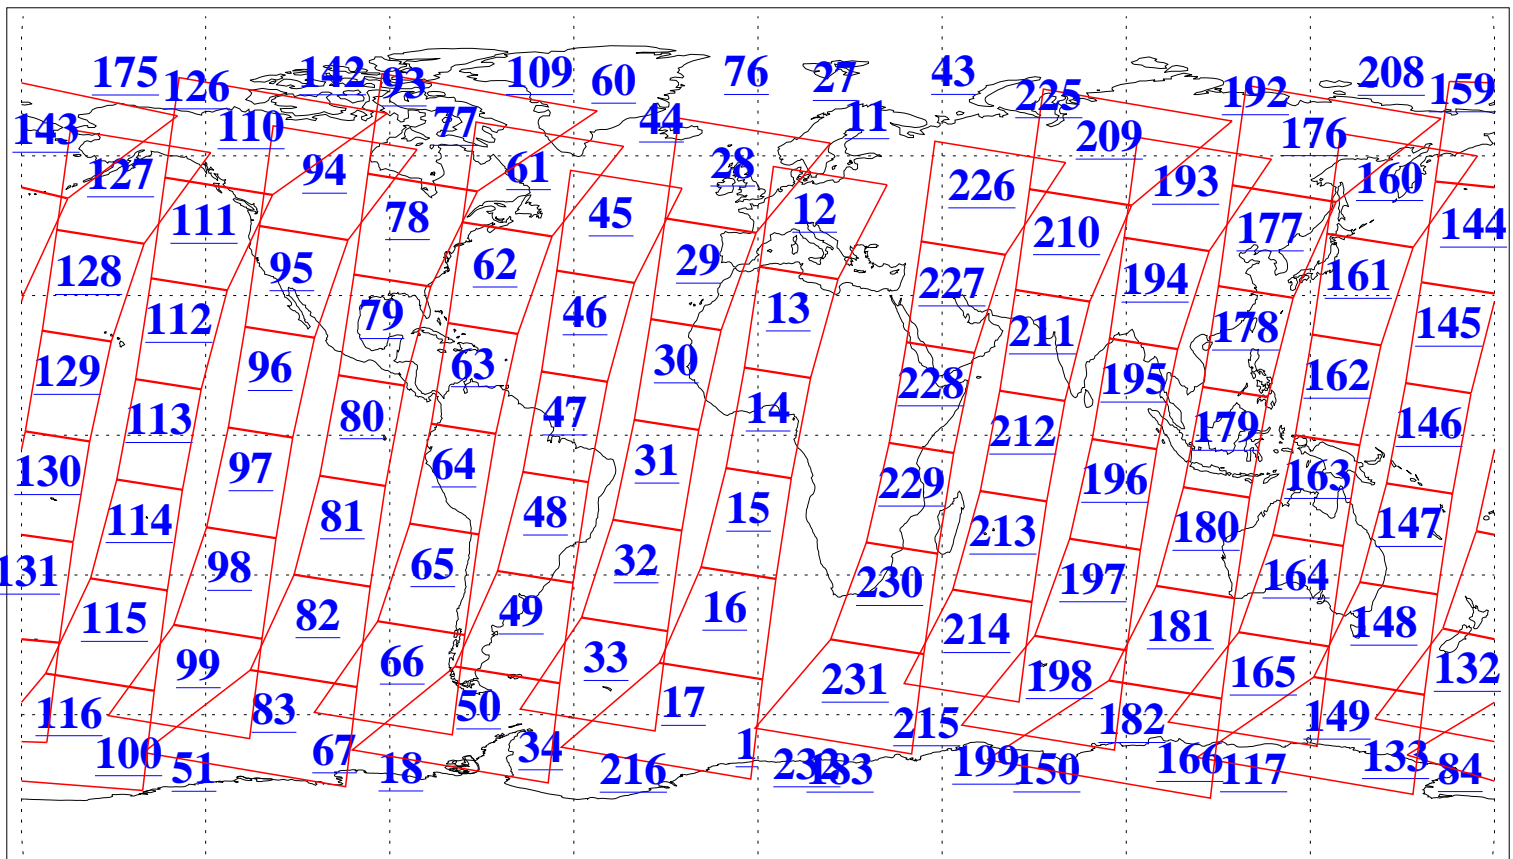

L1B Availability
AMSU Granules: 240
HSB Granules: 0
AIRS Granules: 240

14 Jan 2008
DoY 14
Aqua Day 2081
Granules: 1 to 120

Granules: 121 to 240

Legend: AMSU Available, HSB Available, AIRS Available

L1B Availability
AMSU Granules: 240
HSB Granules: 0
AIRS Granules: 240

14 Jan 2008
DoY 14
Aqua Day 2081
Ascending Granules

Descending Granules

Legend: AMSU Available, HSB Available, AIRS Available

L1B Availability
 AMSU Granules: 240
 HSB Granules: 0
 AIRS Granules: 240

14 Jan 2008
 DoY 14
 Aqua Day 2081

Northern Hemisphere Granules

Southern Hemisphere Granules

Legend: AMSU Available, HSB Available, AIRS Available