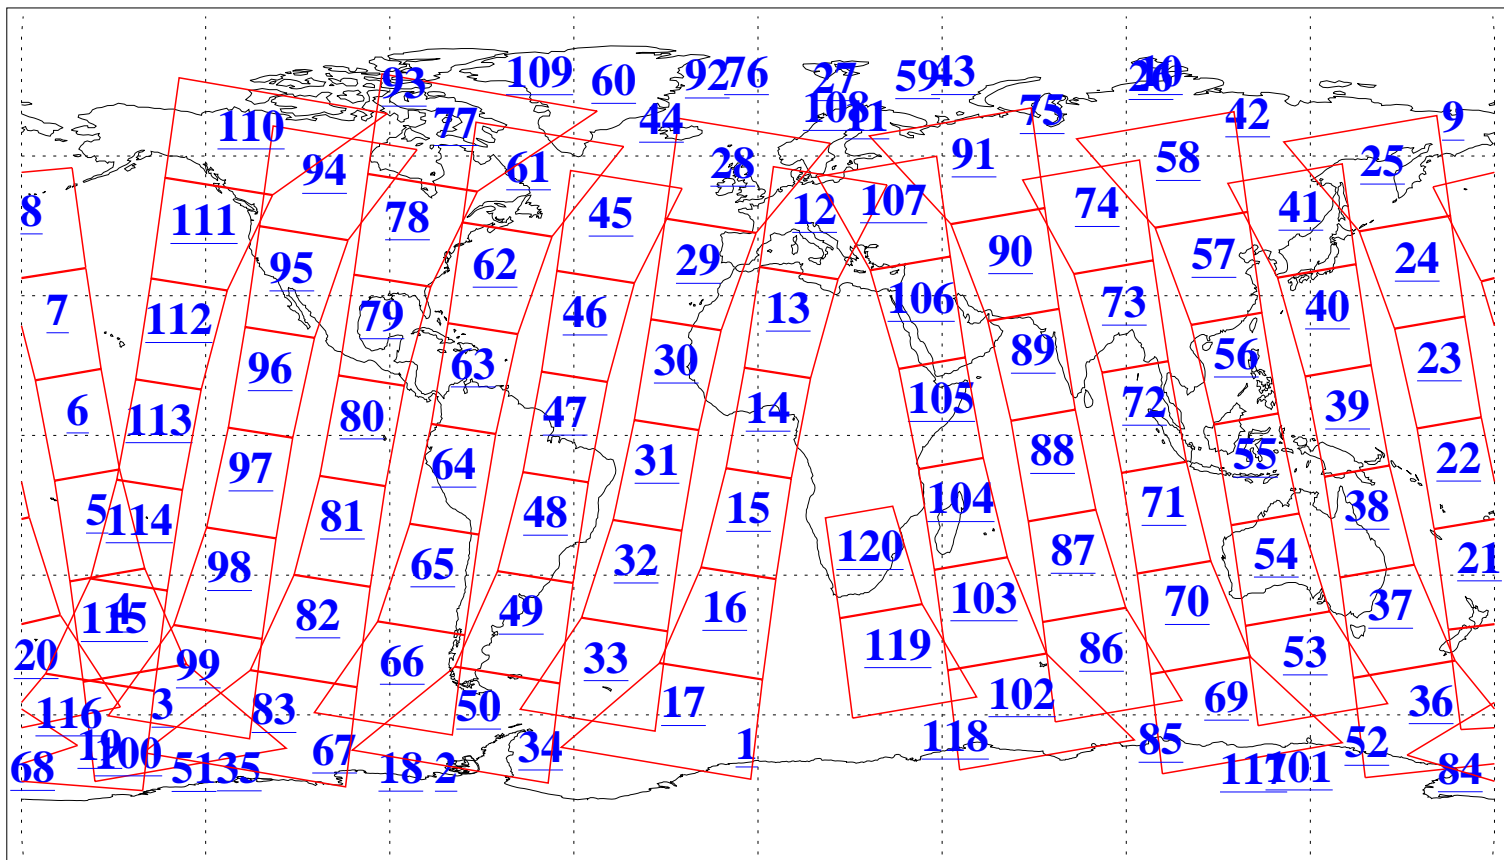

L1B Availability
AMSU Granules: 240
HSB Granules: 0
AIRS Granules: 240

14 Jan 2008
DoY 14
Aqua Day 2081
Granules: 1 to 120

Granules: 121 to 240

Legend: AMSU Available, HSB Available, AIRS Available

L1B Availability
AMSU Granules: 240
HSB Granules: 0
AIRS Granules: 240

14 Jan 2008
DoY 14
Aqua Day 2081
Ascending Granules

Descending Granules

Legend: AMSU Available, HSB Available, AIRS Available

L1B Availability
 AMSU Granules: 240
 HSB Granules: 0
 AIRS Granules: 240

14 Jan 2008
 DoY 14
 Aqua Day 2081

Northern Hemisphere Granules

Southern Hemisphere Granules

Legend: AMSU Available, HSB Available, AIRS Available