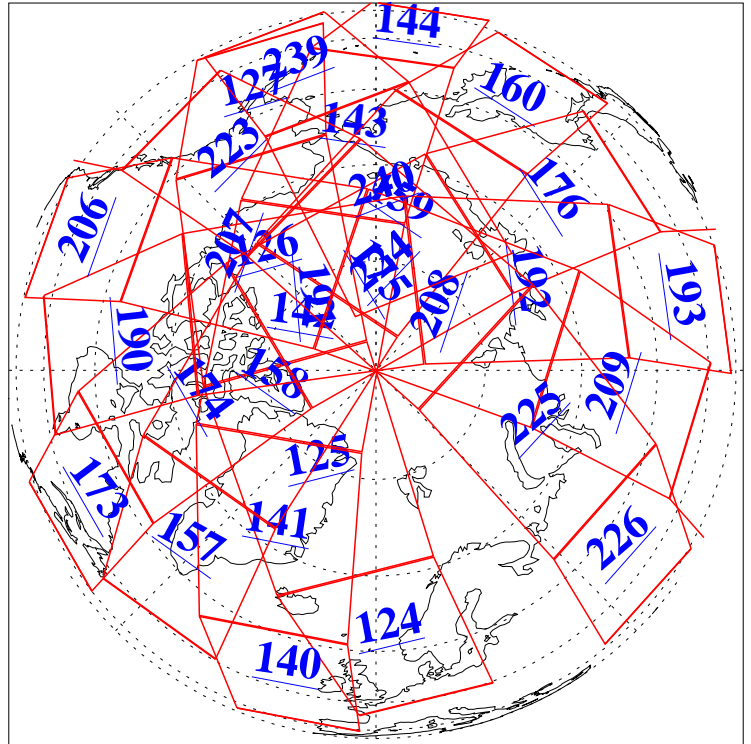

L1B Availability
AMSU Granules: 240
HSB Granules: 0
AIRS Granules: 240

14 Jan 2008
DoY 14
Aqua Day 2081
Granules: 1 to 120

Granules: 121 to 240

Legend: AMSU Available, HSB Available, AIRS Available

L1B Availability
AMSU Granules: 240
HSB Granules: 0
AIRS Granules: 240

14 Jan 2008
DoY 14
Aqua Day 2081
Ascending Granules

Descending Granules

Legend: AMSU Available, HSB Available, AIRS Available

L1B Availability
 AMSU Granules: 240
 HSB Granules: 0
 AIRS Granules: 240

14 Jan 2008
 DoY 14
 Aqua Day 2081

Northern Hemisphere Granules

Southern Hemisphere Granules

Legend: AMSU Available, HSB Available, AIRS Available