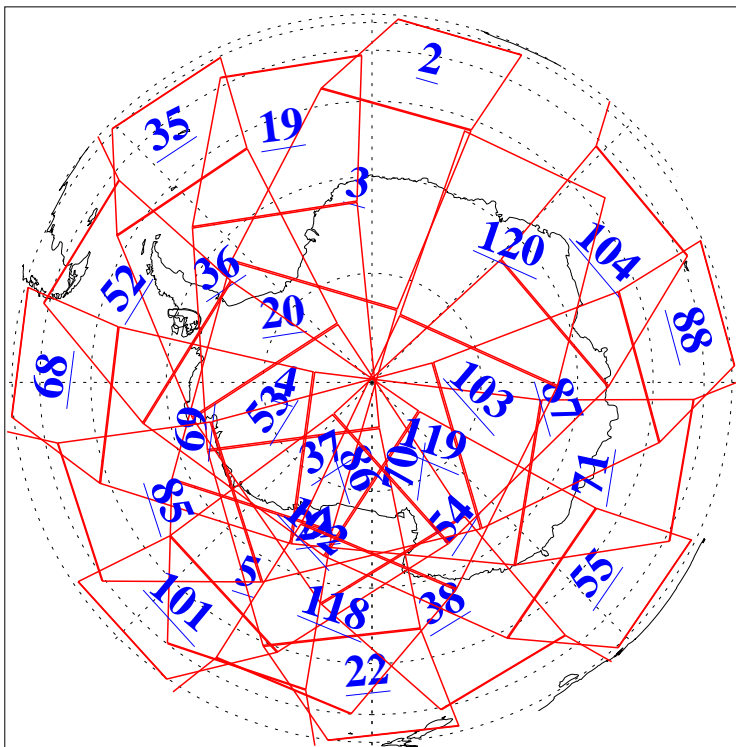

L1B Availability  
AMSU Granules: 240  
HSB Granules: 0  
AIRS Granules: 240

12 Jan 2008  
DoY 12  
Aqua Day 2079  
Ascending Granules

Descending Granules

Legend: AMSU Available, HSB Available, AIRS Available

L1B Availability  
 AMSU Granules: 240  
 HSB Granules: 0  
 AIRS Granules: 240

12 Jan 2008  
 DoY 12  
 Aqua Day 2079

Northern Hemisphere Granules

Southern Hemisphere Granules

Legend: AMSU Available, HSB Available, AIRS Available