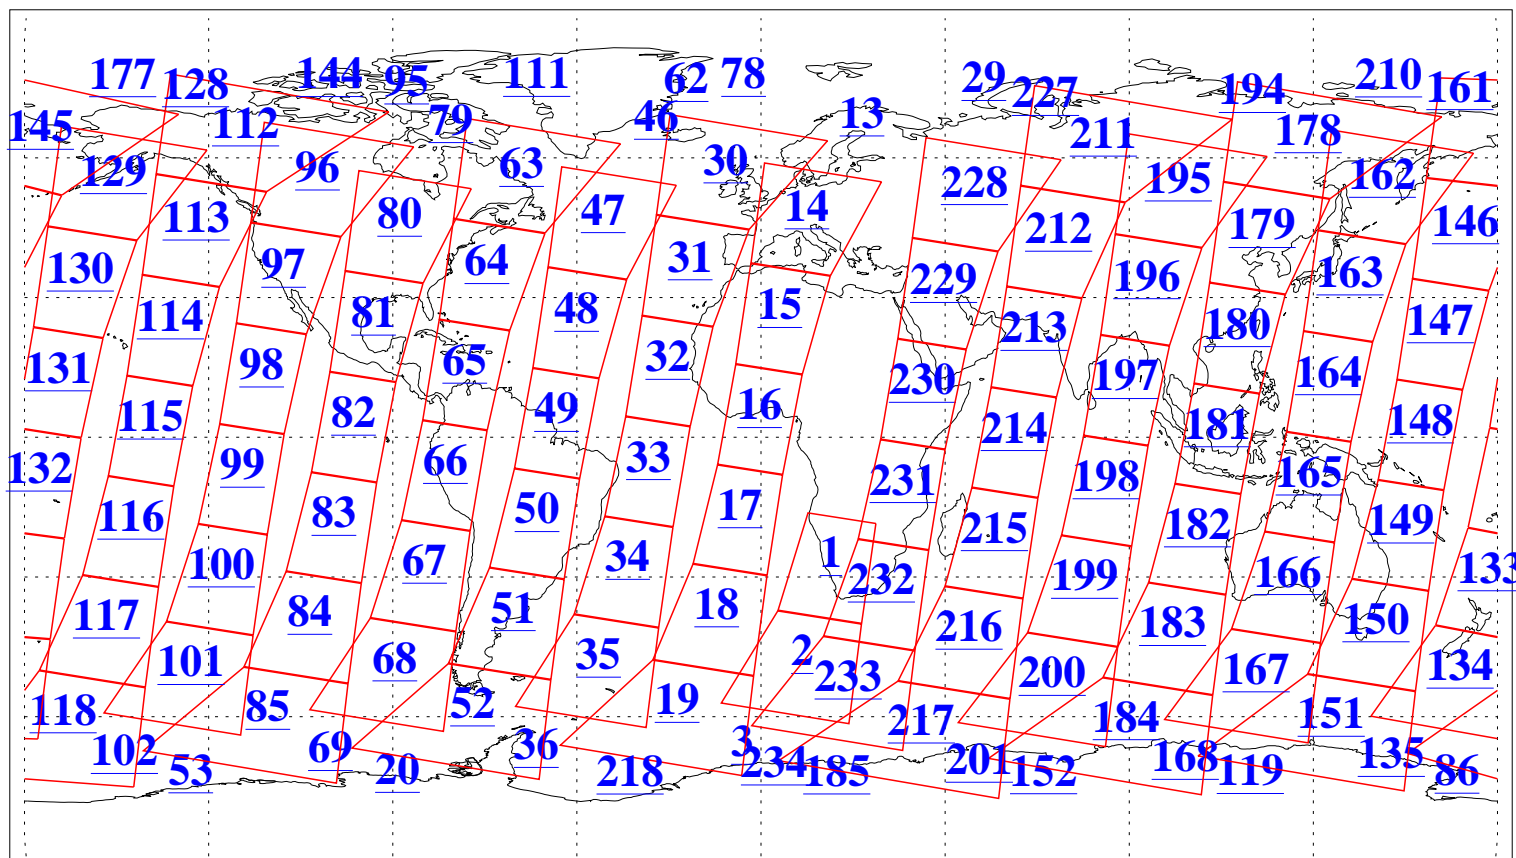

L1B Availability  
AMSU Granules: 240  
HSB Granules: 0  
AIRS Granules: 240

12 Jan 2008  
DoY 12  
Aqua Day 2079  
Ascending Granules

Descending Granules

Legend: AMSU Available, HSB Available, AIRS Available

L1B Availability  
 AMSU Granules: 240  
 HSB Granules: 0  
 AIRS Granules: 240

12 Jan 2008  
 DoY 12  
 Aqua Day 2079

Northern Hemisphere Granules

Southern Hemisphere Granules

Legend: AMSU Available, HSB Available, AIRS Available