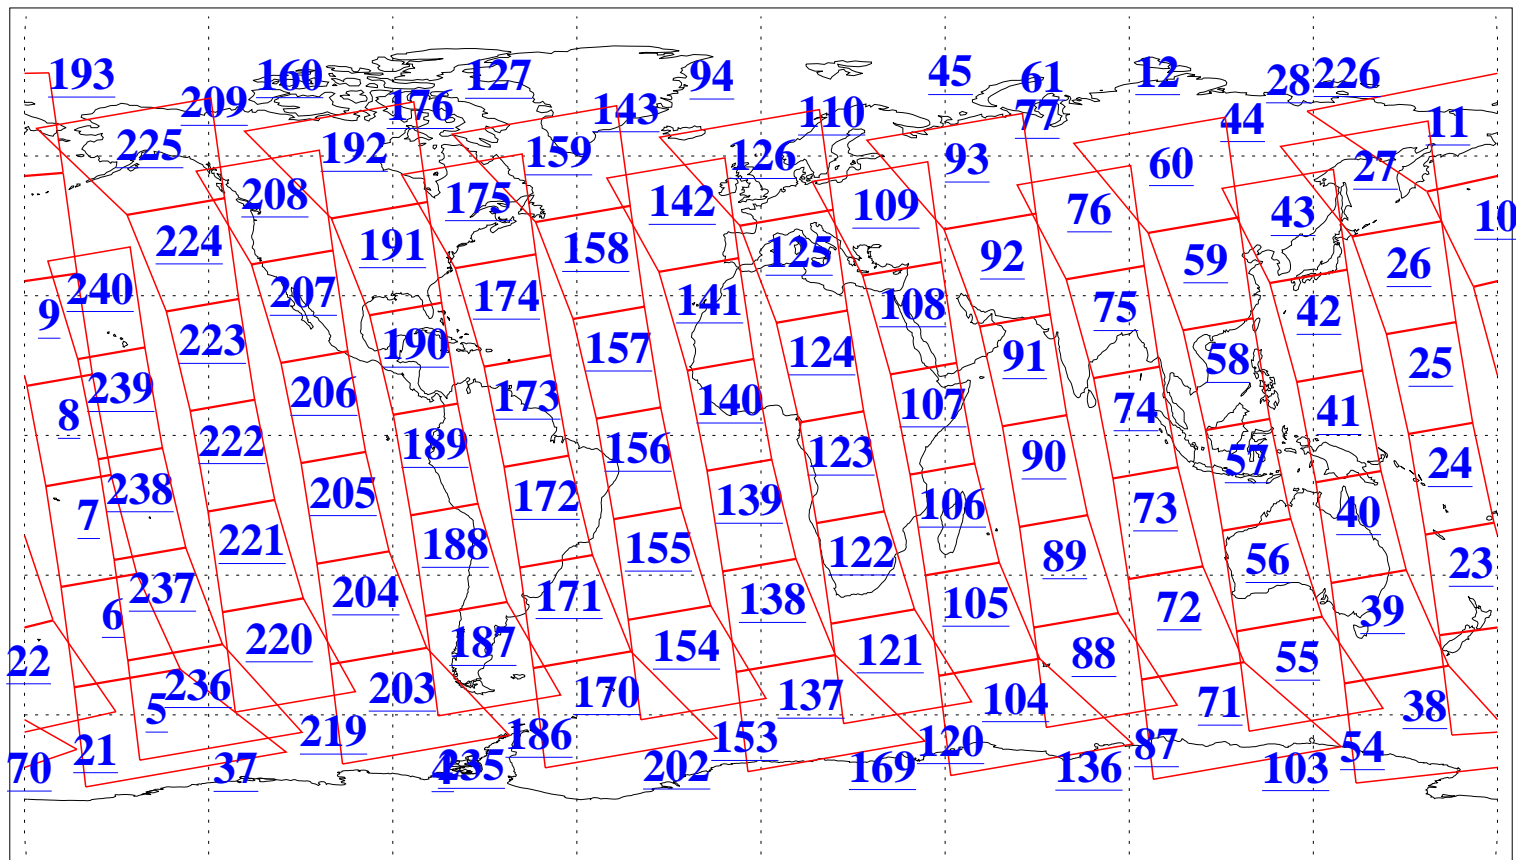

L1B Availability  
AMSU Granules: 240  
HSB Granules: 0  
AIRS Granules: 240

12 Jan 2008  
DoY 12  
Aqua Day 2079  
Ascending Granules

Descending Granules

Legend: AMSU Available, HSB Available, AIRS Available

L1B Availability  
 AMSU Granules: 240  
 HSB Granules: 0  
 AIRS Granules: 240

12 Jan 2008  
 DoY 12  
 Aqua Day 2079

Northern Hemisphere Granules

Southern Hemisphere Granules

Legend: AMSU Available, HSB Available, AIRS Available