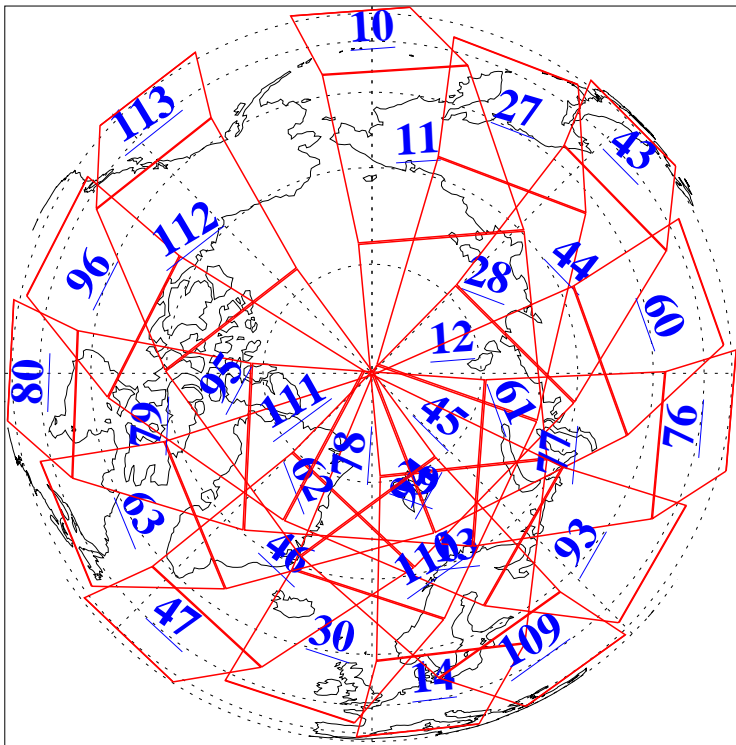

L1B Availability  
AMSU Granules: 240  
HSB Granules: 0  
AIRS Granules: 240

12 Jan 2008  
DoY 12  
Aqua Day 2079  
Ascending Granules

Descending Granules

Legend: AMSU Available, HSB Available, AIRS Available

L1B Availability  
 AMSU Granules: 240  
 HSB Granules: 0  
 AIRS Granules: 240

12 Jan 2008  
 DoY 12  
 Aqua Day 2079

Northern Hemisphere Granules

Southern Hemisphere Granules

Legend: AMSU Available, HSB Available, AIRS Available