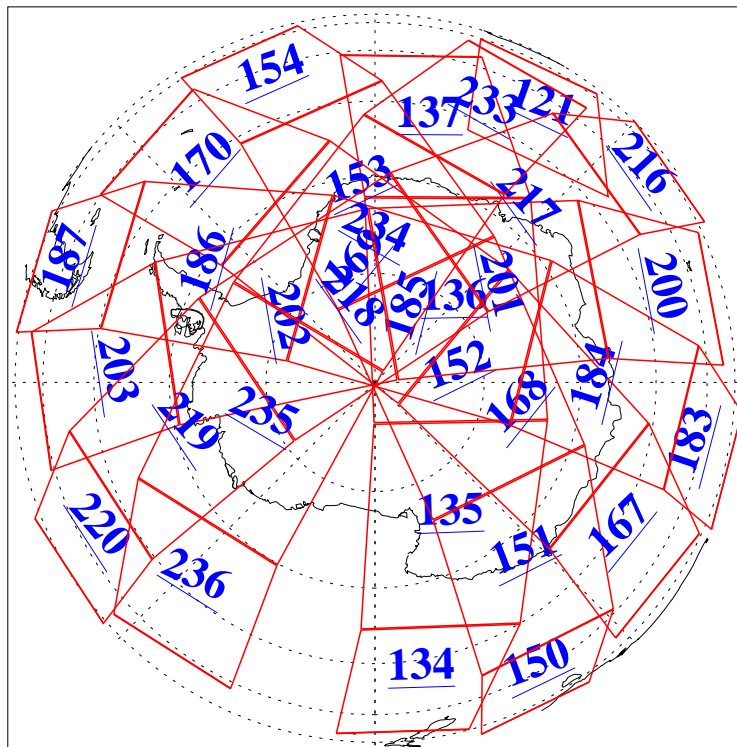

L1B Availability  
AMSU Granules: 240  
HSB Granules: 0  
AIRS Granules: 240

12 Jan 2008  
DoY 12  
Aqua Day 2079  
Ascending Granules

Descending Granules

Legend: AMSU Available, HSB Available, AIRS Available

L1B Availability  
 AMSU Granules: 240  
 HSB Granules: 0  
 AIRS Granules: 240

12 Jan 2008  
 DoY 12  
 Aqua Day 2079

Northern Hemisphere Granules

Southern Hemisphere Granules

Legend: AMSU Available, HSB Available, AIRS Available