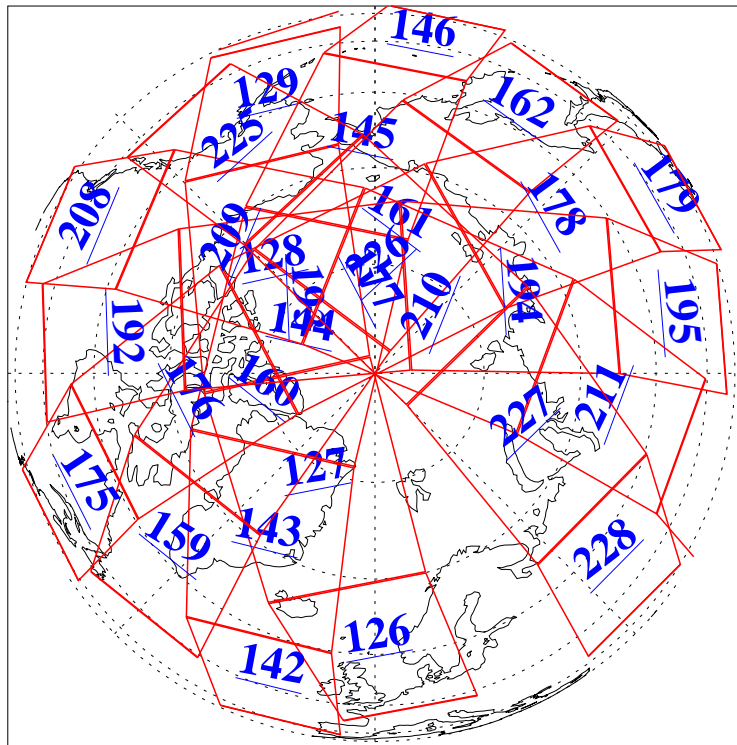

L1B Availability  
AMSU Granules: 240  
HSB Granules: 0  
AIRS Granules: 240

12 Jan 2008  
DoY 12  
Aqua Day 2079  
Ascending Granules

Descending Granules

Legend: AMSU Available, HSB Available, AIRS Available

L1B Availability  
 AMSU Granules: 240  
 HSB Granules: 0  
 AIRS Granules: 240

12 Jan 2008  
 DoY 12  
 Aqua Day 2079

Northern Hemisphere Granules

Southern Hemisphere Granules

Legend: AMSU Available, HSB Available, AIRS Available