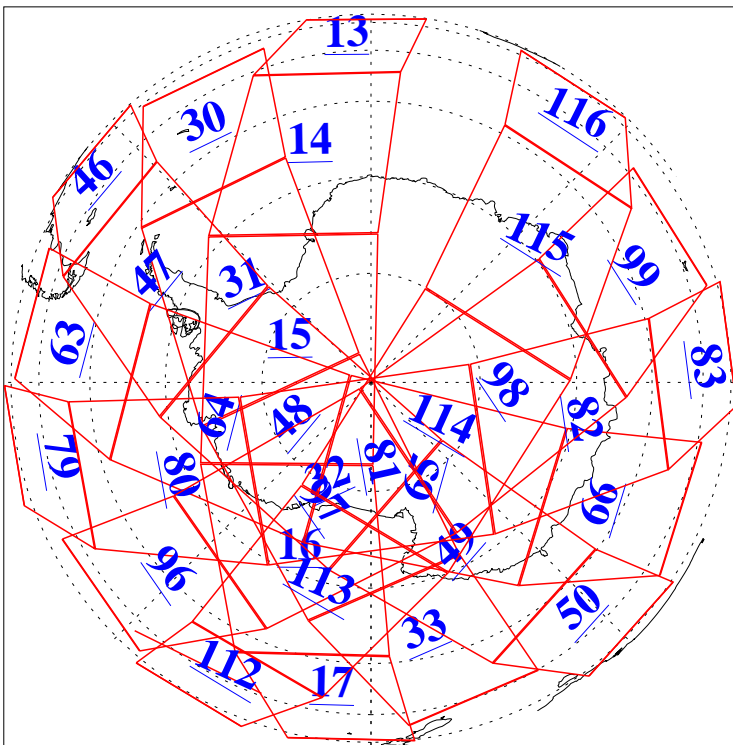

L1B Availability  
AMSU Granules: 240  
HSB Granules: 0  
AIRS Granules: 199

9 Jan 2008  
DoY 9  
Aqua Day 2076  
Granules: 1 to 120

Granules: 121 to 240

Legend: AMSU Available, HSB Available, AIRS Available

L1B Availability  
AMSU Granules: 240  
HSB Granules: 0  
AIRS Granules: 199

9 Jan 2008  
DoY 9  
Aqua Day 2076  
Ascending Granules

Descending Granules

Legend: AMSU Available, HSB Available, AIRS Available

L1B Availability  
 AMSU Granules: 240  
 HSB Granules: 0  
 AIRS Granules: 199

9 Jan 2008  
 DoY 9  
 Aqua Day 2076

Northern Hemisphere Granules

Southern Hemisphere Granules

Legend: AMSU Available, *HSB Available*, **AIRS Available**