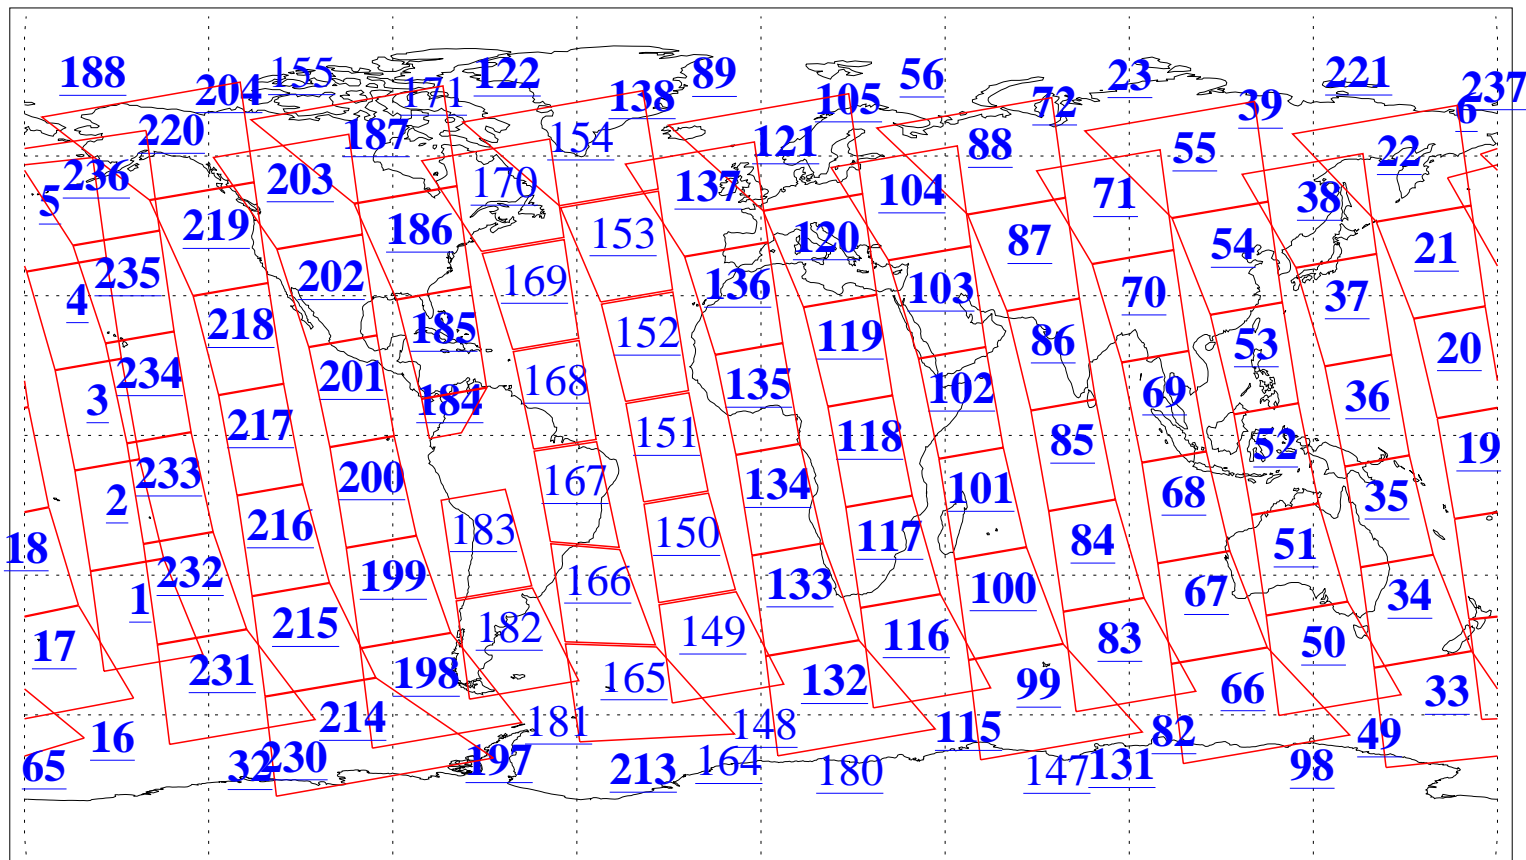

L1B Availability  
AMSU Granules: 240  
HSB Granules: 0  
AIRS Granules: 199

9 Jan 2008  
DoY 9  
Aqua Day 2076  
Granules: 1 to 120

Granules: 121 to 240

Legend: AMSU Available, HSB Available, AIRS Available

L1B Availability  
AMSU Granules: 240  
HSB Granules: 0  
AIRS Granules: 199

9 Jan 2008  
DoY 9  
Aqua Day 2076  
Ascending Granules

Descending Granules

Legend: AMSU Available, HSB Available, AIRS Available

L1B Availability  
 AMSU Granules: 240  
 HSB Granules: 0  
 AIRS Granules: 199

9 Jan 2008  
 DoY 9  
 Aqua Day 2076

Northern Hemisphere Granules

Southern Hemisphere Granules

Legend: AMSU Available, *HSB Available*, **AIRS Available**