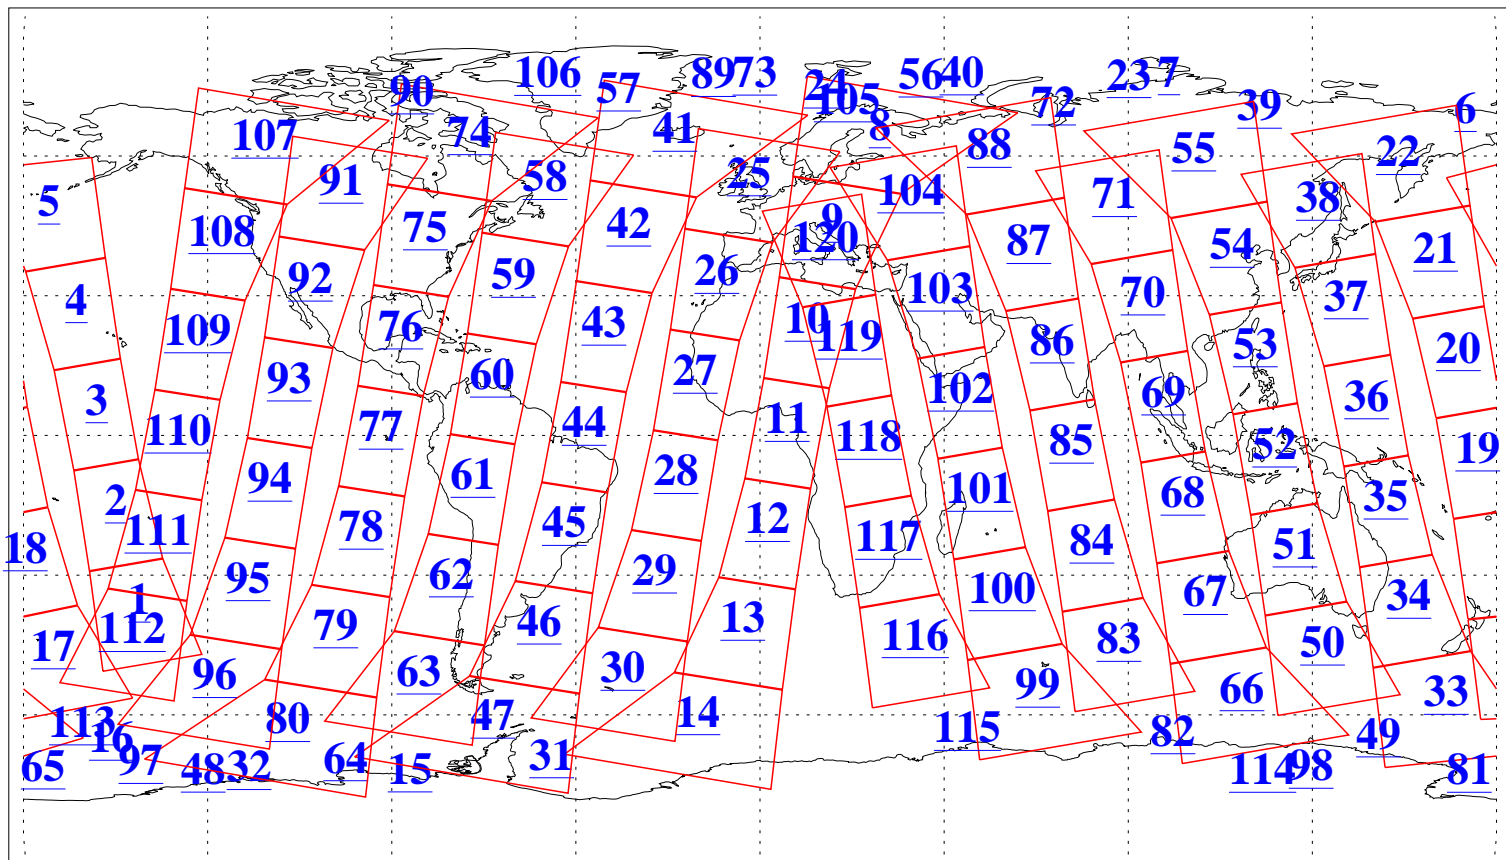

L1B Availability  
AMSU Granules: 240  
HSB Granules: 0  
AIRS Granules: 199

9 Jan 2008  
DoY 9  
Aqua Day 2076  
Granules: 1 to 120

Granules: 121 to 240

Legend: AMSU Available, HSB Available, AIRS Available

L1B Availability  
AMSU Granules: 240  
HSB Granules: 0  
AIRS Granules: 199

9 Jan 2008  
DoY 9  
Aqua Day 2076  
Ascending Granules

Descending Granules

Legend: AMSU Available, HSB Available, AIRS Available

L1B Availability  
 AMSU Granules: 240  
 HSB Granules: 0  
 AIRS Granules: 199

9 Jan 2008  
 DoY 9  
 Aqua Day 2076

Northern Hemisphere Granules

Southern Hemisphere Granules

Legend: AMSU Available, *HSB Available*, **AIRS Available**