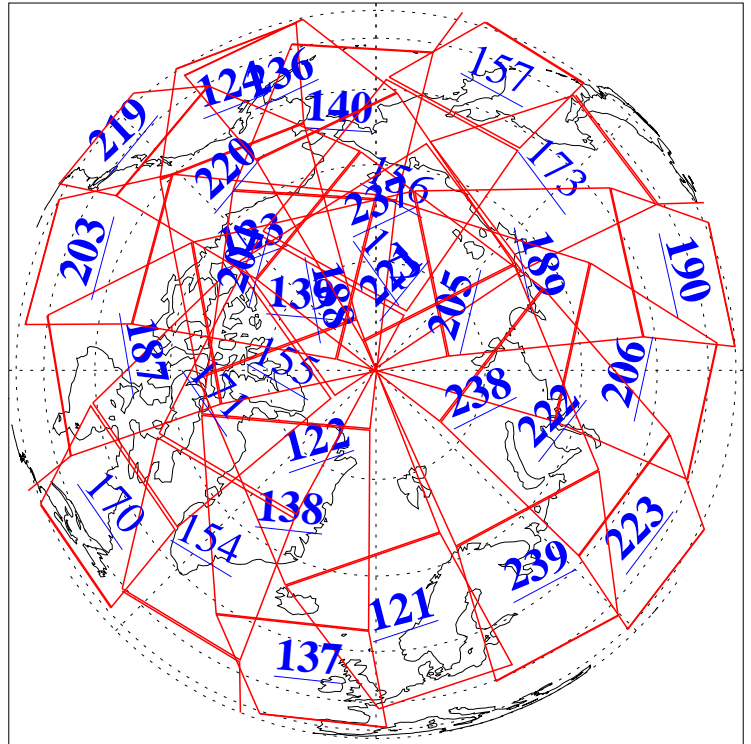

L1B Availability  
AMSU Granules: 240  
HSB Granules: 0  
AIRS Granules: 199

9 Jan 2008  
DoY 9  
Aqua Day 2076  
Ascending Granules

Descending Granules

Legend: AMSU Available, HSB Available, AIRS Available

L1B Availability  
 AMSU Granules: 240  
 HSB Granules: 0  
 AIRS Granules: 199

9 Jan 2008  
 DoY 9  
 Aqua Day 2076

Northern Hemisphere Granules

Southern Hemisphere Granules

Legend: AMSU Available, *HSB Available*, **AIRS Available**