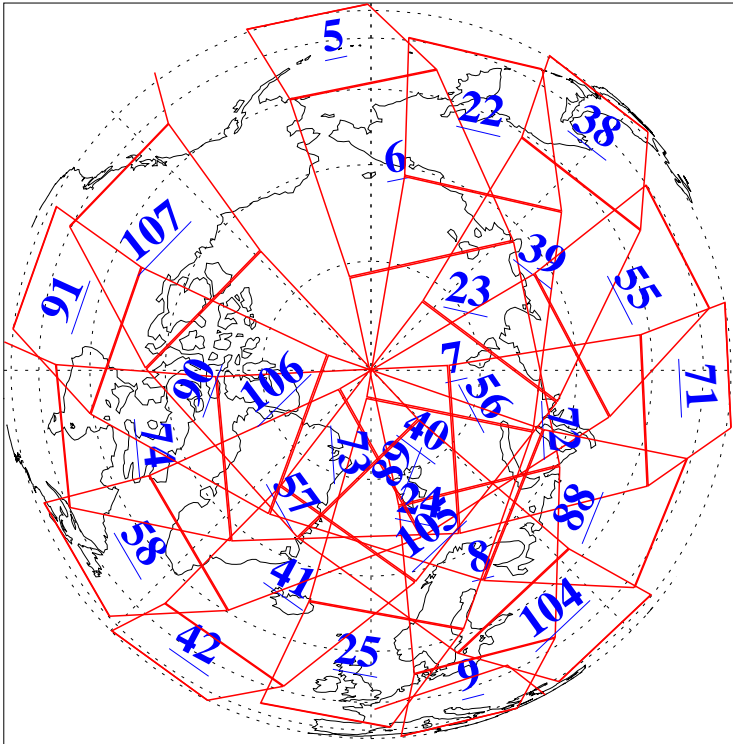

L1B Availability  
AMSU Granules: 240  
HSB Granules: 0  
AIRS Granules: 199

9 Jan 2008  
DoY 9  
Aqua Day 2076  
Granules: 1 to 120

Granules: 121 to 240

Legend: AMSU Available, HSB Available, AIRS Available

L1B Availability  
AMSU Granules: 240  
HSB Granules: 0  
AIRS Granules: 199

9 Jan 2008  
DoY 9  
Aqua Day 2076  
Ascending Granules

Descending Granules

Legend: AMSU Available, HSB Available, AIRS Available

L1B Availability  
 AMSU Granules: 240  
 HSB Granules: 0  
 AIRS Granules: 199

9 Jan 2008  
 DoY 9  
 Aqua Day 2076

Northern Hemisphere Granules

Southern Hemisphere Granules

Legend: AMSU Available, *HSB Available*, **AIRS Available**