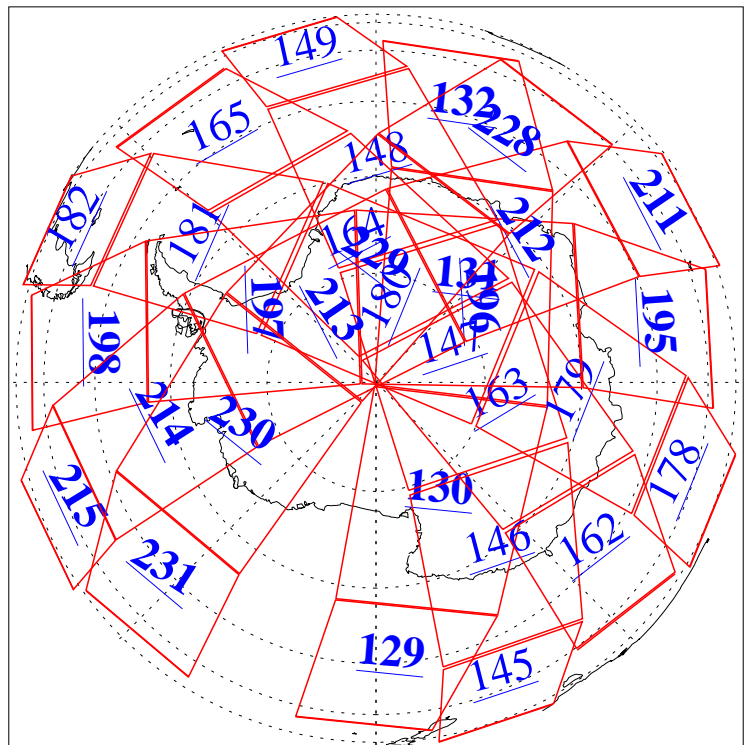

L1B Availability  
AMSU Granules: 240  
HSB Granules: 0  
AIRS Granules: 199

9 Jan 2008  
DoY 9  
Aqua Day 2076  
Ascending Granules

Descending Granules

Legend: AMSU Available, HSB Available, AIRS Available

L1B Availability  
 AMSU Granules: 240  
 HSB Granules: 0  
 AIRS Granules: 199

9 Jan 2008  
 DoY 9  
 Aqua Day 2076

Northern Hemisphere Granules

Southern Hemisphere Granules

Legend: AMSU Available, *HSB Available*, **AIRS Available**