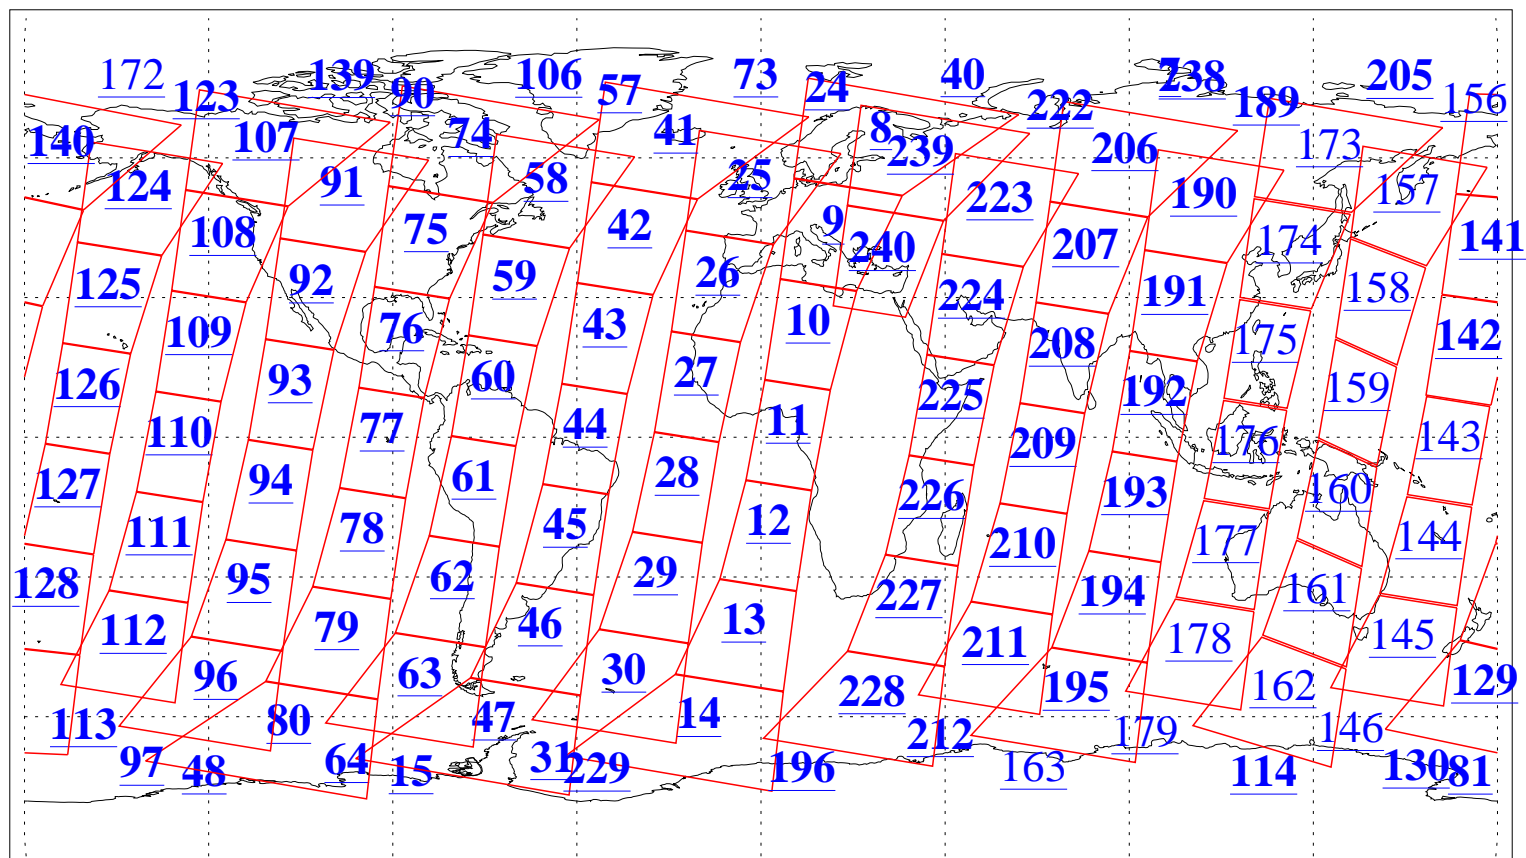

L1B Availability  
AMSU Granules: 240  
HSB Granules: 0  
AIRS Granules: 199

9 Jan 2008  
DoY 9  
Aqua Day 2076  
Granules: 1 to 120

Granules: 121 to 240

Legend: AMSU Available, HSB Available, AIRS Available

L1B Availability  
AMSU Granules: 240  
HSB Granules: 0  
AIRS Granules: 199

9 Jan 2008  
DoY 9  
Aqua Day 2076  
Ascending Granules

Descending Granules

Legend: AMSU Available, HSB Available, AIRS Available

L1B Availability  
 AMSU Granules: 240  
 HSB Granules: 0  
 AIRS Granules: 199

9 Jan 2008  
 DoY 9  
 Aqua Day 2076

Northern Hemisphere Granules

Southern Hemisphere Granules

Legend: AMSU Available, *HSB Available*, **AIRS Available**