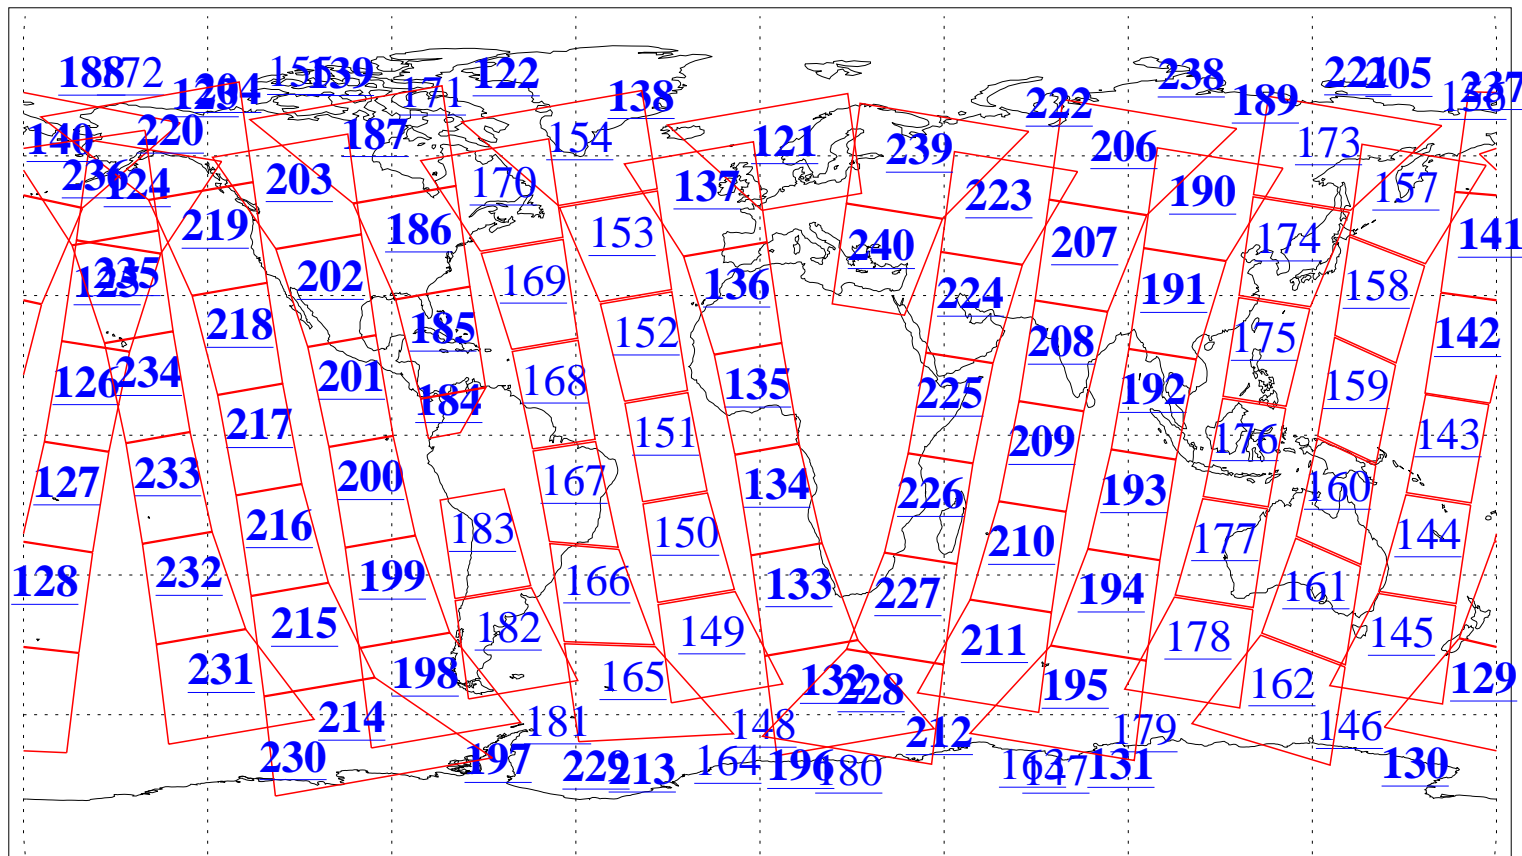

L1B Availability  
AMSU Granules: 240  
HSB Granules: 0  
AIRS Granules: 199

9 Jan 2008  
DoY 9  
Aqua Day 2076  
Granules: 1 to 120

Granules: 121 to 240

Legend: AMSU Available, HSB Available, AIRS Available

L1B Availability  
AMSU Granules: 240  
HSB Granules: 0  
AIRS Granules: 199

9 Jan 2008  
DoY 9  
Aqua Day 2076  
Ascending Granules

Descending Granules

Legend: AMSU Available, HSB Available, AIRS Available

L1B Availability  
 AMSU Granules: 240  
 HSB Granules: 0  
 AIRS Granules: 199

9 Jan 2008  
 DoY 9  
 Aqua Day 2076

Northern Hemisphere Granules

Southern Hemisphere Granules

Legend: AMSU Available, *HSB Available*, **AIRS Available**