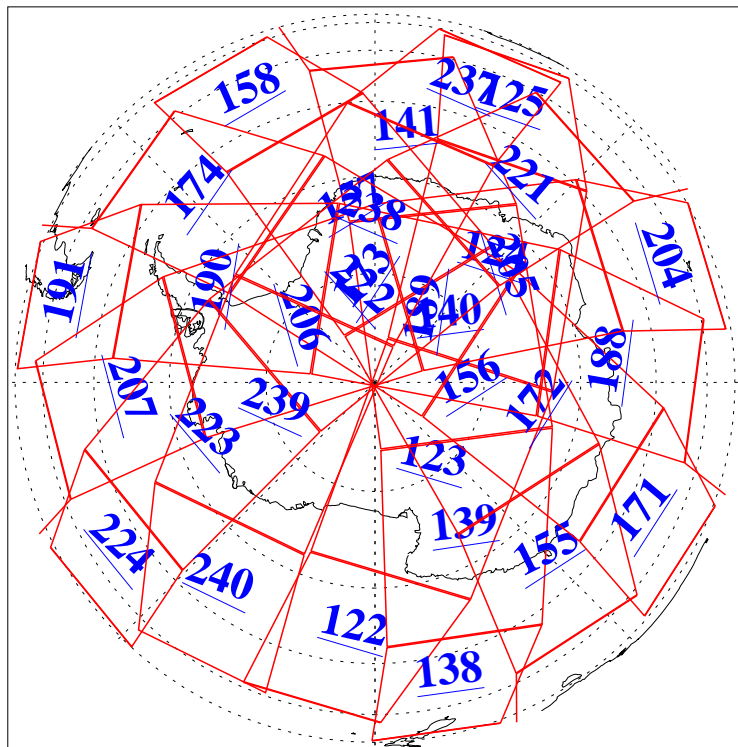

L1B Availability
AMSU Granules: 240
HSB Granules: 0
AIRS Granules: 240

8 Jan 2008
DoY 8
Aqua Day 2075
Granules: 1 to 120

Granules: 121 to 240

Legend: AMSU Available, HSB Available, AIRS Available

L1B Availability
AMSU Granules: 240
HSB Granules: 0
AIRS Granules: 240

8 Jan 2008
DoY 8
Aqua Day 2075
Ascending Granules

Descending Granules

Legend: AMSU Available, HSB Available, AIRS Available

L1B Availability
 AMSU Granules: 240
 HSB Granules: 0
 AIRS Granules: 240

8 Jan 2008
 DoY 8
 Aqua Day 2075

Northern Hemisphere Granules

Southern Hemisphere Granules

Legend: AMSU Available, HSB Available, AIRS Available