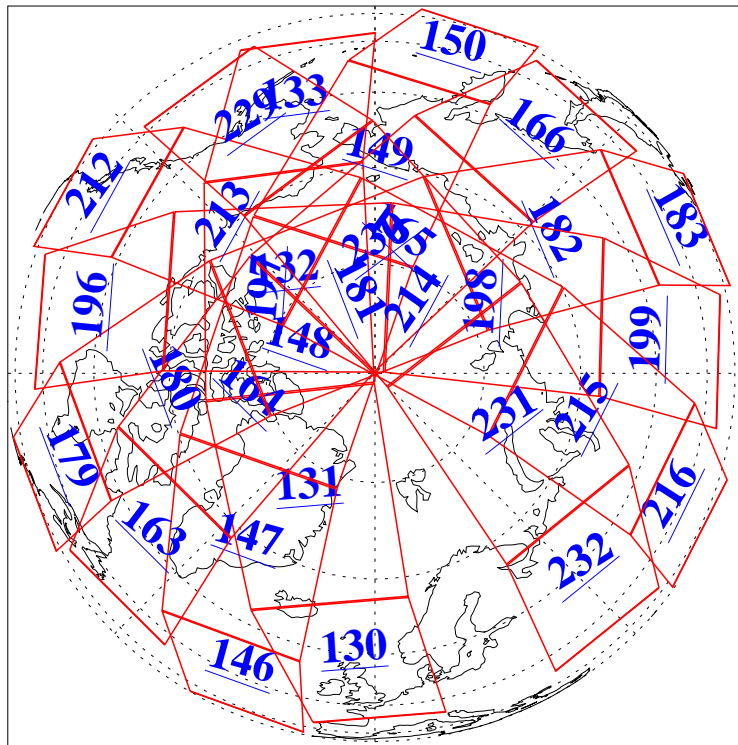

8 Jan 2008
DoY 8
Aqua Day 2075
Ascending Granules

Descending Granules

Legend: AMSU Available, HSB Available, AIRS Available

L1B Availability
 AMSU Granules: 240
 HSB Granules: 0
 AIRS Granules: 240

8 Jan 2008
 DoY 8
 Aqua Day 2075

Northern Hemisphere Granules

Southern Hemisphere Granules

Legend: AMSU Available, HSB Available, AIRS Available