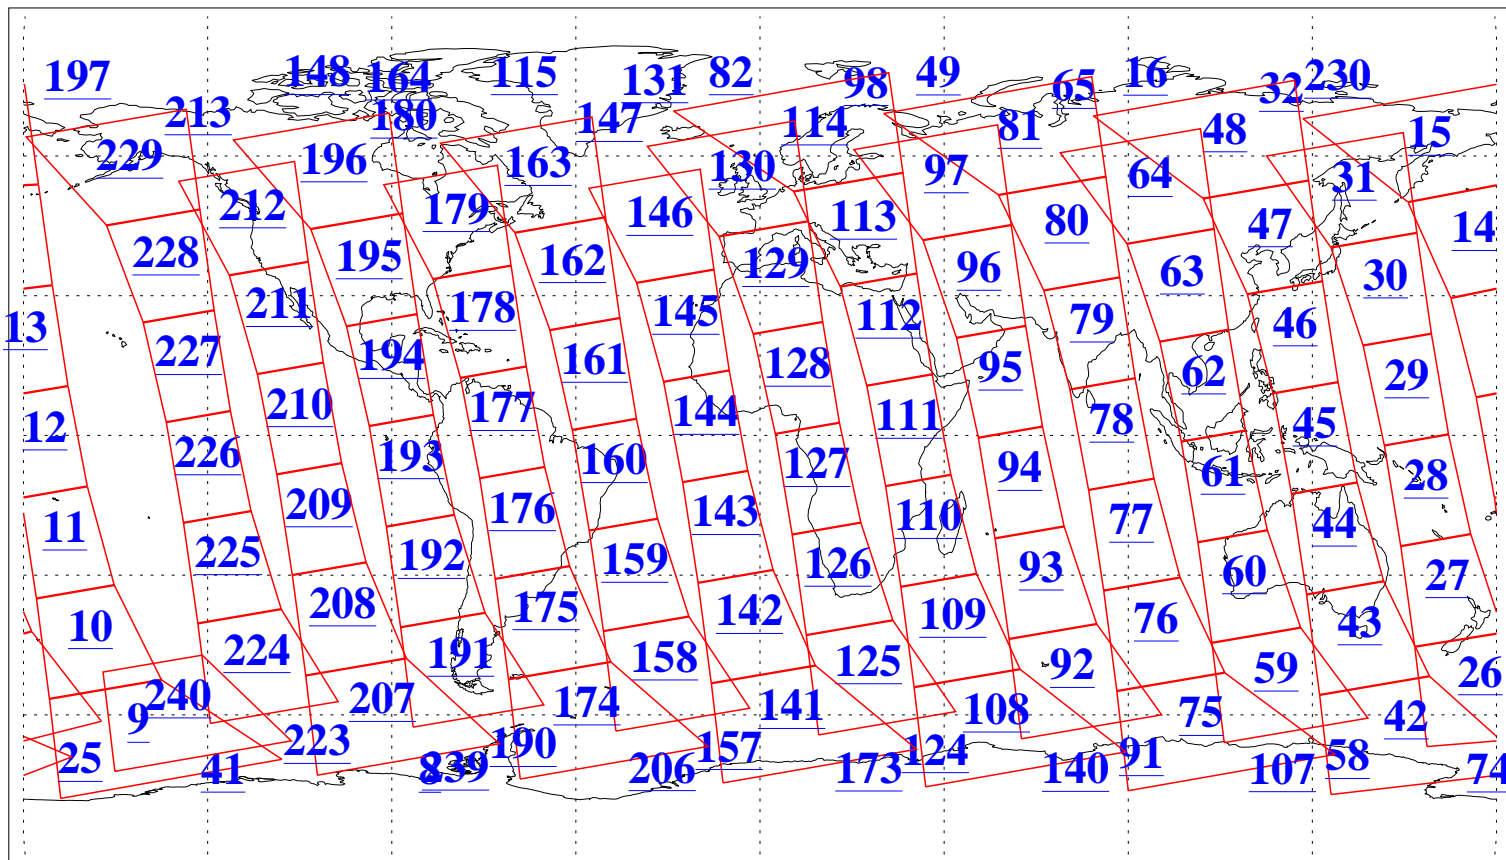

L1B Availability
AMSU Granules: 240
HSB Granules: 0
AIRS Granules: 240

8 Jan 2008
DoY 8
Aqua Day 2075
Granules: 1 to 120

Granules: 121 to 240

Legend: AMSU Available, HSB Available, AIRS Available

L1B Availability
AMSU Granules: 240
HSB Granules: 0
AIRS Granules: 240

8 Jan 2008
DoY 8
Aqua Day 2075
Ascending Granules

Descending Granules

Legend: AMSU Available, HSB Available, AIRS Available

L1B Availability
 AMSU Granules: 240
 HSB Granules: 0
 AIRS Granules: 240

8 Jan 2008
 DoY 8
 Aqua Day 2075

Northern Hemisphere Granules

Southern Hemisphere Granules

Legend: AMSU Available, HSB Available, AIRS Available