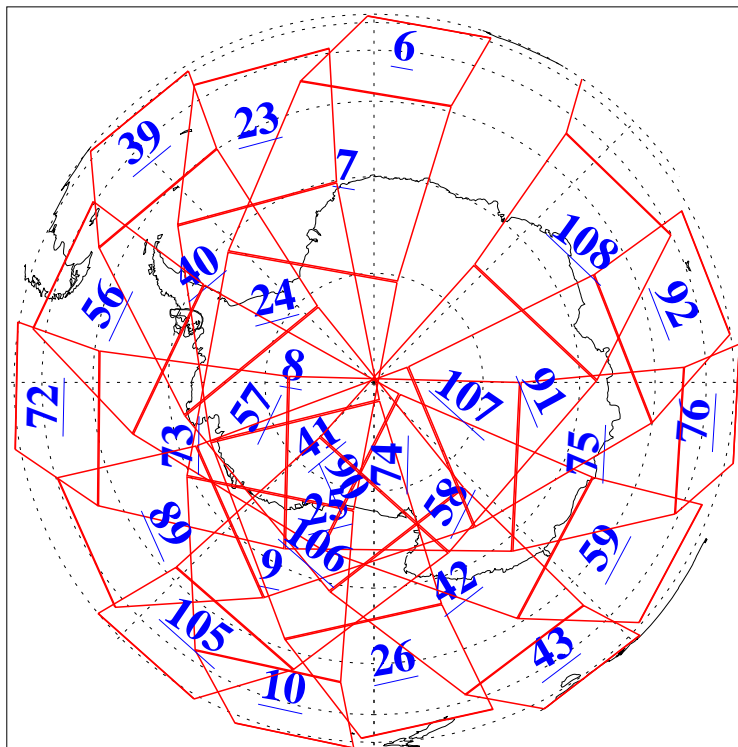

L1B Availability
AMSU Granules: 240
HSB Granules: 0
AIRS Granules: 240

8 Jan 2008
DoY 8
Aqua Day 2075
Granules: 1 to 120

Granules: 121 to 240

Legend: AMSU Available, HSB Available, AIRS Available

L1B Availability
AMSU Granules: 240
HSB Granules: 0
AIRS Granules: 240

8 Jan 2008
DoY 8
Aqua Day 2075
Ascending Granules

Descending Granules

Legend: AMSU Available, HSB Available, AIRS Available

L1B Availability
 AMSU Granules: 240
 HSB Granules: 0
 AIRS Granules: 240

8 Jan 2008
 DoY 8
 Aqua Day 2075

Northern Hemisphere Granules

Southern Hemisphere Granules

Legend: AMSU Available, HSB Available, AIRS Available