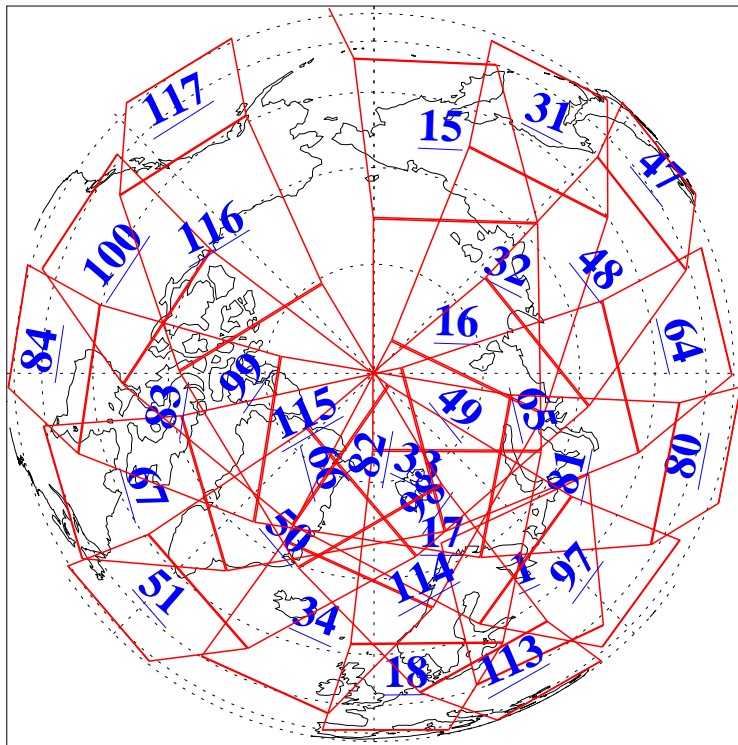

L1B Availability
AMSU Granules: 240
HSB Granules: 0
AIRS Granules: 240

8 Jan 2008
DoY 8
Aqua Day 2075
Granules: 1 to 120

Granules: 121 to 240

Legend: AMSU Available, HSB Available, AIRS Available

L1B Availability
AMSU Granules: 240
HSB Granules: 0
AIRS Granules: 240

8 Jan 2008
DoY 8
Aqua Day 2075
Ascending Granules

Descending Granules

Legend: AMSU Available, HSB Available, AIRS Available

L1B Availability
 AMSU Granules: 240
 HSB Granules: 0
 AIRS Granules: 240

8 Jan 2008
 DoY 8
 Aqua Day 2075

Northern Hemisphere Granules

Southern Hemisphere Granules

Legend: AMSU Available, HSB Available, AIRS Available