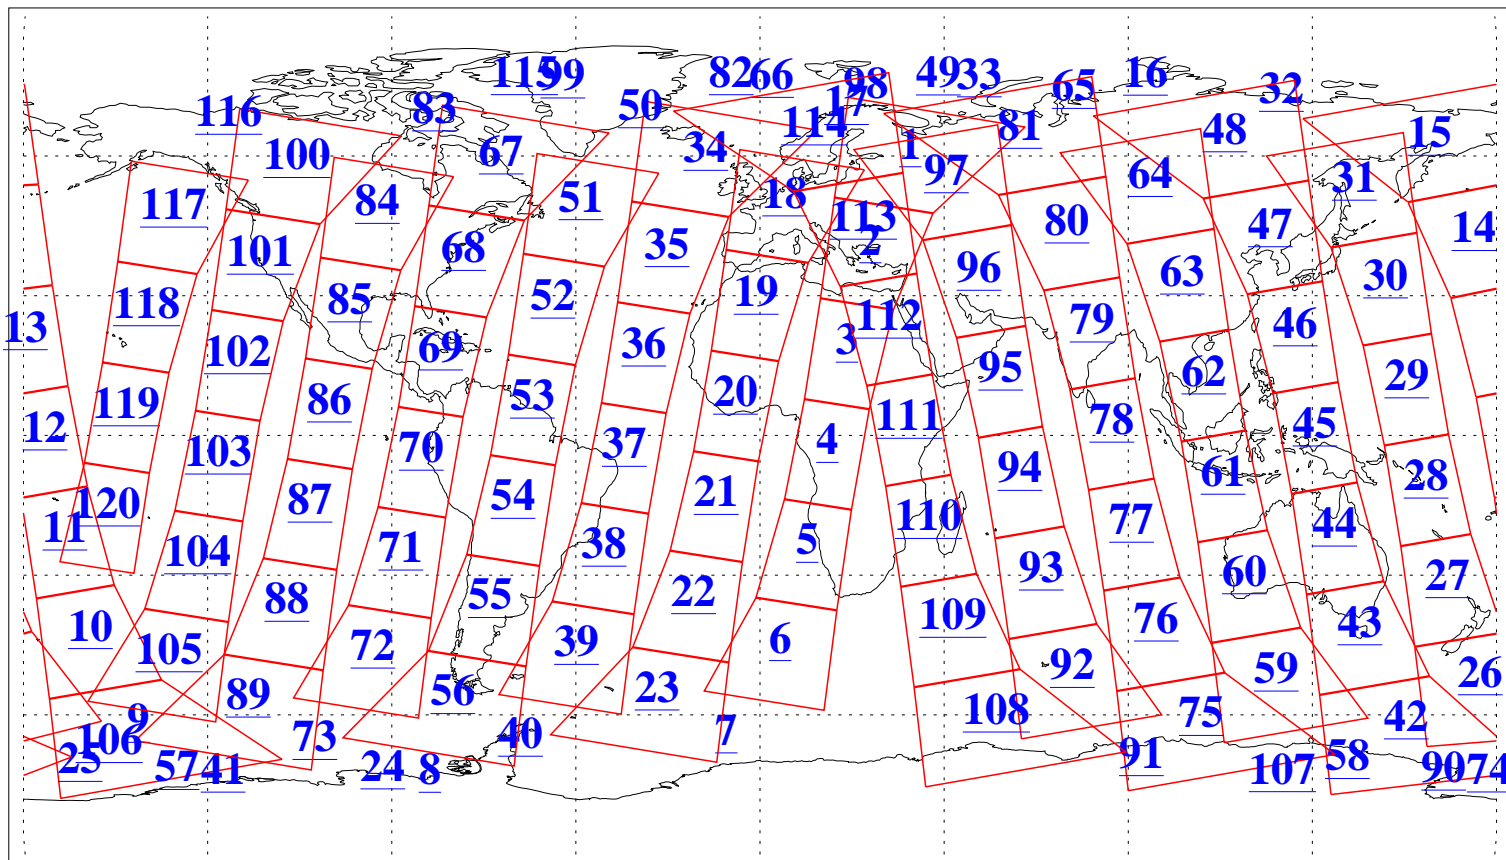

L1B Availability
AMSU Granules: 240
HSB Granules: 0
AIRS Granules: 240

8 Jan 2008
DoY 8
Aqua Day 2075
Granules: 1 to 120

Granules: 121 to 240

Legend: AMSU Available, HSB Available, AIRS Available

L1B Availability
AMSU Granules: 240
HSB Granules: 0
AIRS Granules: 240

8 Jan 2008
DoY 8
Aqua Day 2075
Ascending Granules

Descending Granules

Legend: AMSU Available, HSB Available, AIRS Available

L1B Availability
 AMSU Granules: 240
 HSB Granules: 0
 AIRS Granules: 240

8 Jan 2008
 DoY 8
 Aqua Day 2075

Northern Hemisphere Granules

Southern Hemisphere Granules

Legend: AMSU Available, HSB Available, AIRS Available