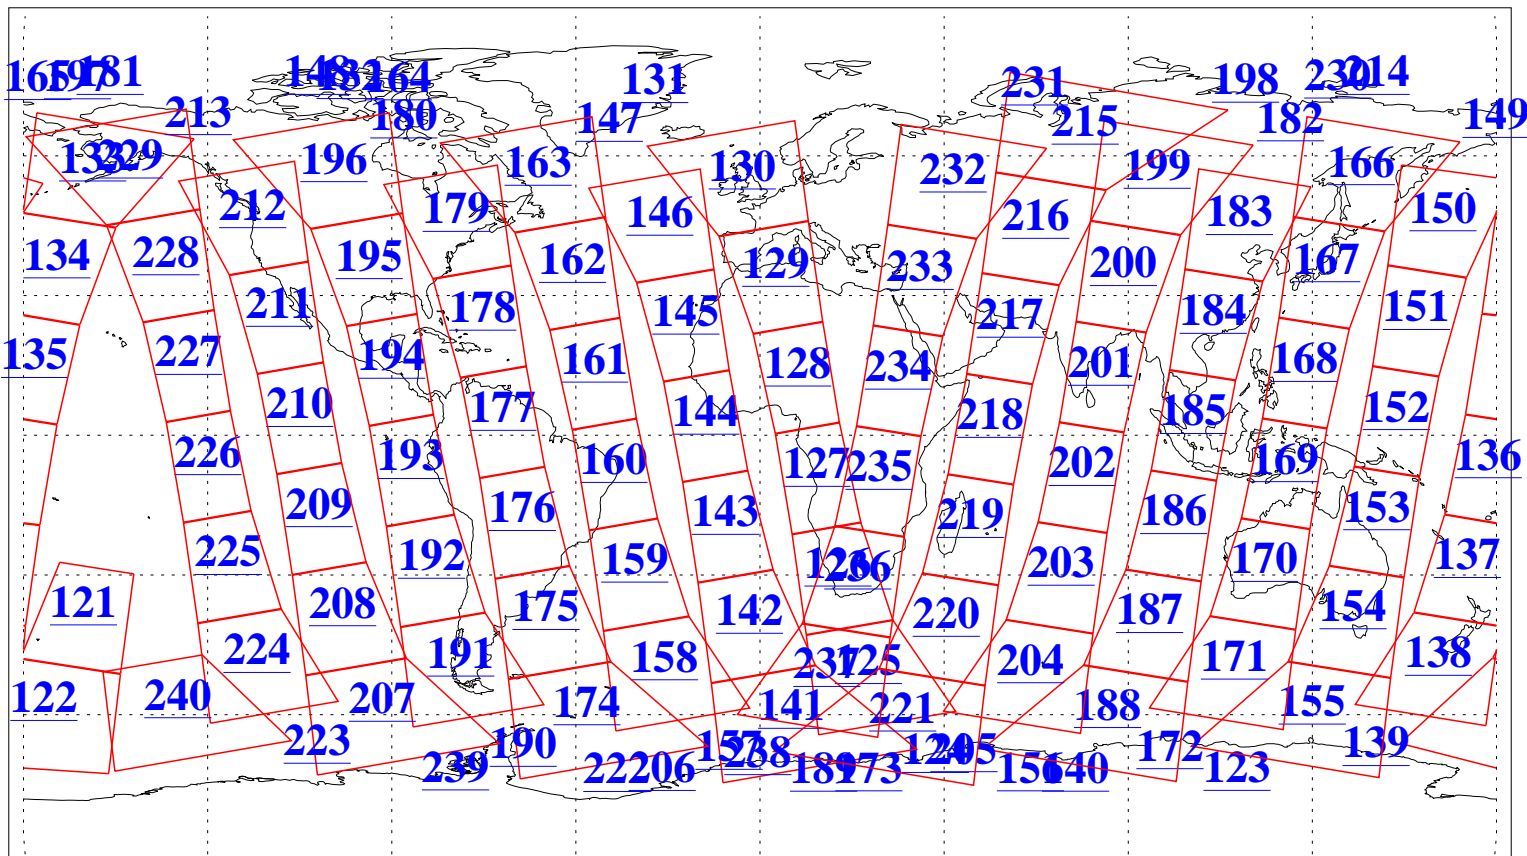

L1B Availability
AMSU Granules: 240
HSB Granules: 0
AIRS Granules: 240

8 Jan 2008
DoY 8
Aqua Day 2075
Granules: 1 to 120

Granules: 121 to 240

Legend: AMSU Available, HSB Available, AIRS Available

L1B Availability
AMSU Granules: 240
HSB Granules: 0
AIRS Granules: 240

8 Jan 2008
DoY 8
Aqua Day 2075
Ascending Granules

Descending Granules

Legend: AMSU Available, HSB Available, AIRS Available

L1B Availability
 AMSU Granules: 240
 HSB Granules: 0
 AIRS Granules: 240

8 Jan 2008
 DoY 8
 Aqua Day 2075

Northern Hemisphere Granules

Southern Hemisphere Granules

Legend: AMSU Available, HSB Available, AIRS Available