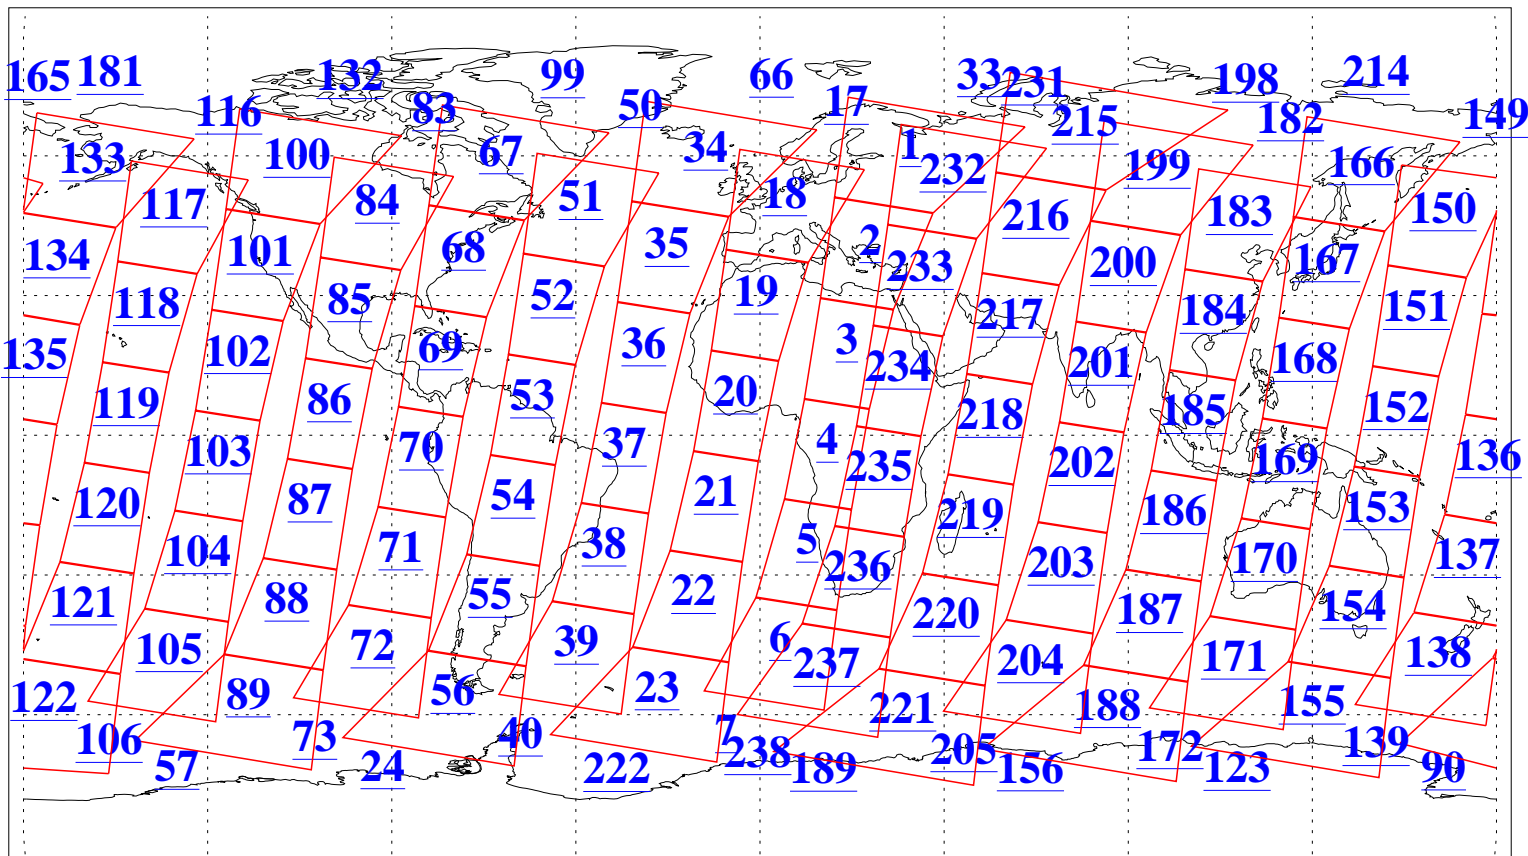

L1B Availability
AMSU Granules: 240
HSB Granules: 0
AIRS Granules: 240

8 Jan 2008
DoY 8
Aqua Day 2075
Granules: 1 to 120

Granules: 121 to 240

Legend: AMSU Available, HSB Available, AIRS Available

L1B Availability
AMSU Granules: 240
HSB Granules: 0
AIRS Granules: 240

8 Jan 2008
DoY 8
Aqua Day 2075
Ascending Granules

Descending Granules

Legend: AMSU Available, HSB Available, AIRS Available

L1B Availability
 AMSU Granules: 240
 HSB Granules: 0
 AIRS Granules: 240

8 Jan 2008
 DoY 8
 Aqua Day 2075

Northern Hemisphere Granules

Southern Hemisphere Granules

Legend: AMSU Available, HSB Available, AIRS Available